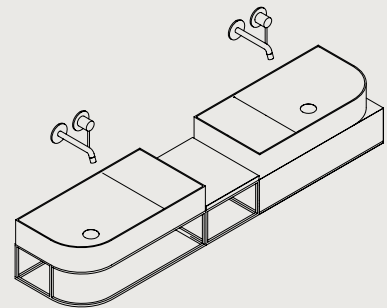

70sx+Sh +ShR+70dx+Ds70