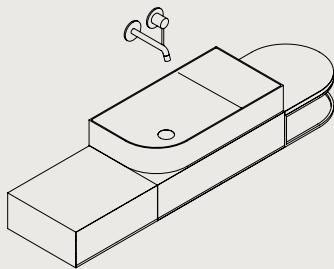

70sx+Ds70+Shtdx+D