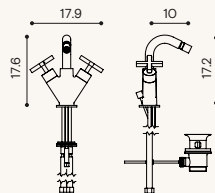

Bidet mixer

FRIEZE MB by Ex.t