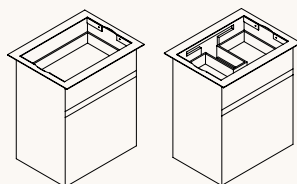

Cabinets & Drawers

C

Cs

Size: C: W: 48 x H: 59.5 x D: 33 cm
Cs: W: 48 x H: 59.5 x D: 33 cm

Materials: Lacquered ash, smoked oak, varnished metal