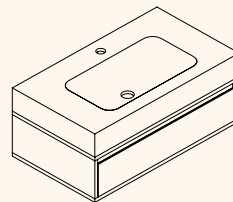

Boxed washbasin

- Beige Red / RAL 3012
- Blue / RAL 5007
- Blue Grey / NCS S 4010 B30G
- Bright Blue / NCS S 3030 B30G
- Dark Green / NCS S 5020 B90G
- Ice Green / NCS S 2005 G20Y
- Light Blue / NCS S 1015 R80B
- Light Green / NCS S 3010 G70Y
- Light Grey / RAL 7044
- Light Pink / NCS S 2010 Y50R
- Light Yellow / NCS S 0515 Y30R
- Lilac / NCS S 1515 R60B
- White / RAL 9016
- Off White / RAL1013
- Light brown

Size: W: 90.5 x H: 38 x D: 51.5 cm
W: 90.5 x H: 48 x D: 51.5 cm
W: 90.5 x H: 63 x D: 51.5 cm
W: 90.5 x H: 63 x D: 51.5 cm

Materials: Lacquered MDF
Natural Oak