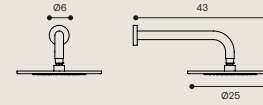

SLEEK SOS25
by Ex.t

Sanitaryware

BASIC WC
by Ex.t

wall mounted wc

- White matt
- White gloss

Size: W: 35 x H: 35 x D: 54 cm
Materials:

BASIC WC
by Ex.t

floor wc