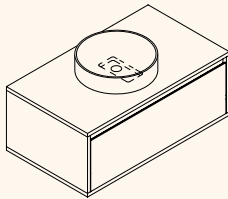

NOTO 90 by Ex.t
Vanity unit & shelf for countertop basin

Cabinets & Drawers

For countertop basin

- Beige Red / RAL 3012
- Blue / RAL 5007
- Blue Grey / NCS S 4010 B30G
- Bright Blue / NCS S 3030 B30G
- Dark Green / NCS S 5020 B90G
- Ice Green / NCS S 2005 G20Y
- Light Blue / NCS S 1015 R80B
- Light Green / NCS S 3010 G70Y
- Light Grey / RAL 7044
- Light Pink / NCS S 2010 Y50R
- Light Yellow / NCS S 0515 Y30R
- Lililac / NCS S 1515 R60B
- White / RAL 9016
- Off White / RAL1013
- Light brown

Size:
W: 90.5 x H: 25 x D: 51.5 cm
W: 90.5 x H: 35 x D: 51.5 cm
W: 90.5 x H: 50 x D: 51.5 cm
W: 90.5 x H: 50 x D: 51.5 cm

Materials: Lacquered MDF
Natural Oak