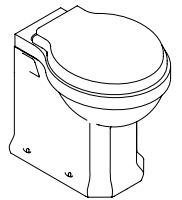

NOSTALGIA
by Marcante-Testa

*By Ex.t to be matched with Nostalgia products

Wc seat colour

- ☐ Ice Green / NCS S 2005 G20Y
- ☐ Blue Gray / NCS S 4010 B30G
- ☐ Blue / RAL 5007
- ☐ Dark Green / NCS S 5020 B90G
- ☐ Light Gray / RAL 7044

Size: W: 55 x H: 38 x D: 36.5 cm
Materials: Lacquered MDF, Ceramic