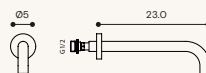

FRIEZE B23 by Ex.t