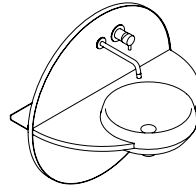

ARCO S
by Mut

- Black / RAL9004
- Brass

Size: W: Ø81 x D: 60 cm
Materials: Varnished metal, brass, LivingTec®