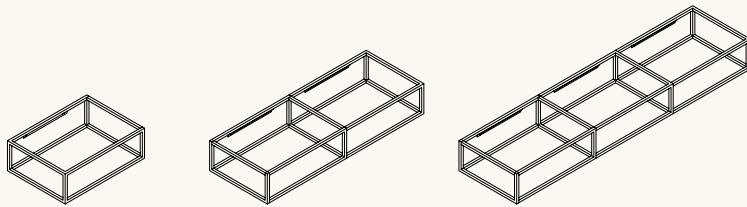

FRAME by Norm Architects Multifunctional system

Grids

Gs1

Gs2

Gs3