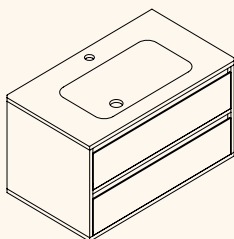

- Beige Red / RAL 3012
- Blue / RAL 5007
- Blue Grey / NCS S 4010 B30G
- Bright Blue / NCS S 3030 B30G
- Dark Green / NCS S 5020 B90G
- Ice Green / NCS S 2005 G20Y
- Light Blue / NCS S 1015 R80B
- Light Green / NCS S 3010 G70Y
- Light Grey / RAL 7044
- Light Pink / NCS S 2010 Y50R
- Light Yellow / NCS S 0515 Y30R
- Lilac / NCS S 1515 R60B
- White / RAL 9016
- Off White / RAL1013
- Light brown

Size: W: 90.5 x H: 26.5 x D: 51.5 cm
W: 90.5 x H: 36.5 x D: 51.5 cm
W: 90.5 x H: 51.5 x D: 51.5 cm
W: 90.5 x H: 51.5 x D: 51.5 cm

Materials: Lacquered MDF
Natural Oak