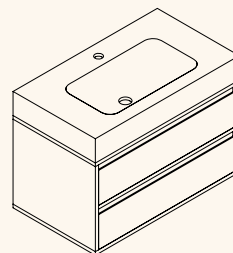

Boxed washbasin

- Beige Red / RAL 3012
- Blue / RAL 5007
- Blue Grey / NCS S 4010 B30G
- Bright Blue / NCS S 3030 B30G
- Dark Green / NCS S 5020 B90G
- Ice Green / NCS S 2005 G20Y
- Light Blue / NCS S 1015 R80B
- Light Green / NCS S 3010 G70Y
- Light Grey / RAL 7044
- Light Pink / NCS S 2010 Y50R
- Light Yellow / NCS S 0515 Y30R
- Lilac / NCS S 1515 R60B
- White / RAL 9016
- Off White / RAL1013
- Light brown

Size: W: 90.5 x H: 38 x D: 51.5 cm
W: 90.5 x H: 48 x D: 51.5 cm
W: 90.5 x H: 63 x D: 51.5 cm
W: 90.5 x H: 63 x D: 51.5 cm

Materials: Lacquered MDF
Natural Oak