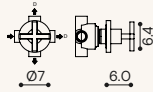

FRIEZE D3
by Ex.t