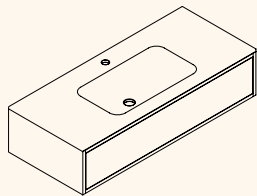

With integrated washbasin

- Beige Red / RAL 3012
- Blue / RAL 5007
- Blue Grey / NCS S 4010 B30G
- Bright Blue / NCS S 3030 B30G
- Dark Green / NCS S 5020 B90G
- Ice Green / NCS S 2005 G20Y
- Light Blue / NCS S 1015 R80B
- Light Green / NCS S 3010 G70Y
- Light Grey / RAL 7044
- Light Pink / NCS S 2010 Y50R
- Light Yellow / NCS S 0515 Y30R
- Lilac / NCS S 1515 R60B
- White / RAL 9016
- Off White / RAL1013
- Light Brown

Size:
W: 120 x H: 26.5 x D: 51.5 cm
W: 120 x H: 36.5 x D: 51.5 cm
W: 120 x H: 51.5 x D: 51.5 cm
W: 120 x H: 51.5 x D: 51.5 cm

Materials: Lacquered MDF
Natural Oak