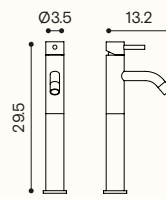

SLEEK MLA
by Ex.t