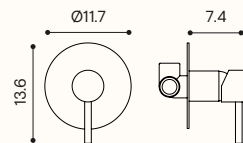

SLEEK MD
by Ex.t