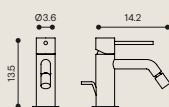

Bidet mixer

SHINE MB
by Ex.t