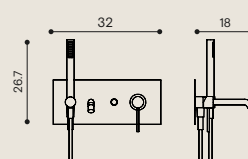

Bathtub mixer

SHINE MVP
by Ex.t