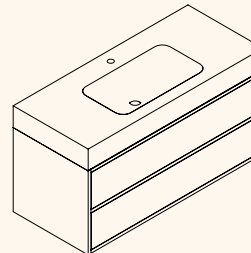

Boxed washbasin

- Beige Red / RAL 3012
- Blue / RAL 5007
- Blue Grey / NCS S 4010 B30G
- Bright Blue / NCS S 3030 B30G
- Dark Green / NCS S 5020 B90G
- Ice Green / NCS S 2005 G20Y
- Light Blue / NCS S 1015 R80B
- Light Green / NCS S 3010 G70Y
- Light Grey / RAL 7044
- Light Pink / NCS S 2010 Y50R
- Light Yellow / NCS S 0515 Y30R
- Lilac / NCS S 1515 R60B
- White / RAL 9016
- Off White / RAL1013
- Light Brown

Size:
W: 120 x H: 38 x D: 51.5 cm
W: 120 x H: 48 x D: 51.5 cm
W: 120 x H: 63 x D: 51.5 cm
W: 120 x H: 63 x D: 51.5 cm

Materials: Lacquered MDF
Natural Oak