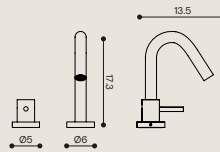

SHINE MLP
by Ex.t