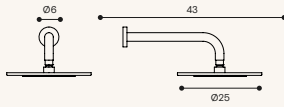

FRIEZE SO25
by Ex.t