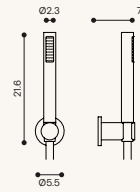

FRIEZE SD
by Ex.t