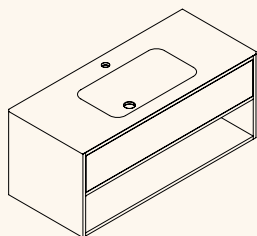

- Beige Red / RAL 3012
- Blue / RAL 5007
- Blue Grey / NCS S 4010 B30G
- Bright Blue / NCS S 3030 B30G
- Dark Green / NCS S 5020 B90G
- Ice Green / NCS S 2005 G20Y
- Light Blue / NCS S 1015 R80B
- Light Green / NCS S 3010 G70Y
- Light Grey / RAL 7044
- Light Pink / NCS S 2010 Y50R
- Light Yellow / NCS S 0515 Y30R
- Lilac / NCS S 1515 R60B
- White / RAL 9016
- Off White / RAL1013
- Light Brown

Size:
W: 120 x H: 26.5 x D: 51.5 cm
W: 120 x H: 36.5 x D: 51.5 cm
W: 120 x H: 51.5 x D: 51.5 cm
W: 120 x H: 51.5 x D: 51.5 cm

Materials: Lacquered MDF
Natural Oak