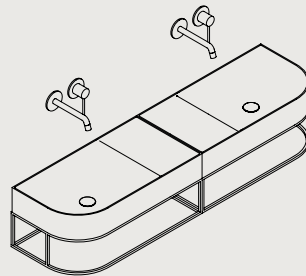

70sx+ Sh+70dx+Shdx