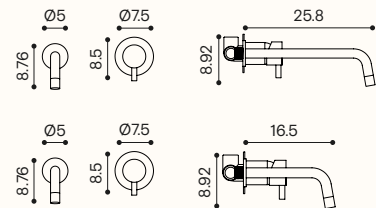

SLEEK MLP / MLP SMALL
by Ex.t