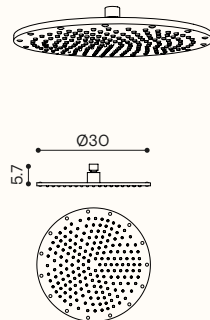

SLEEK SO30
by Ex.t