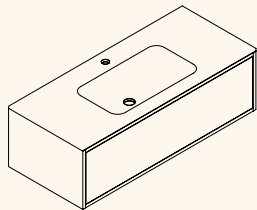

- Beige Red / RAL 3012
- Blue / RAL 5007
- Blue Grey / NCS S 4010 B30G
- Bright Blue / NCS S 3030 B30G
- Dark Green / NCS S 5020 B90G
- Ice Green / NCS S 2005 G20Y
- Light Blue / NCS S 1015 R80B
- Light Green / NCS S 3010 G70Y
- Light Grey / RAL 7044
- Light Pink / NCS S 2010 Y50R
- Light Yellow / NCS S 0515 Y30R
- Lilac / NCS S 1515 R60B
- White / RAL 9016
- Off White / RAL1013
- Light Brown

Size:
W: 120 x H: 26.5 x D: 51.5 cm
W: 120 x H: 36.5 x D: 51.5 cm
W: 120 x H: 51.5 x D: 51.5 cm
W: 120 x H: 51.5 x D: 51.5 cm

Materials: Lacquered MDF
Natural Oak