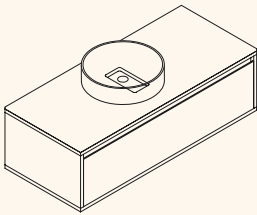

NOTO 120 by Ex.t
Vanity unit & shelf for countertop basin

Cabinets & Drawers

For countertop basin

- Beige Red / RAL 3012
- Blue / RAL 5007
- Blue Grey / NCS S 4010 B30G
- Bright Blue / NCS S 3030 B30G
- Dark Green / NCS S 5020 B90G
- Ice Green / NCS S 2005 G20Y
- Light Blue / NCS S 1015 R80B
- Light Green / NCS S 3010 G70Y
- Light Grey / RAL 7044
- Light Pink / NCS S 2010 Y50R
- Light Yellow / NCS S 0515 Y30R
- Lilac / NCS S 1515 R60B
- White / RAL 9016
- Off White / RAL1013
- Light Brown

Size:
W: 120 x H: 25 x D: 51.5 cm
W: 120 x H: 35 x D: 51.5 cm
W: 120 x H: 50 x D: 51.5 cm
W: 120 x H: 50 x D: 51.5 cm

Materials: Lacquered MDF
Natural Oak