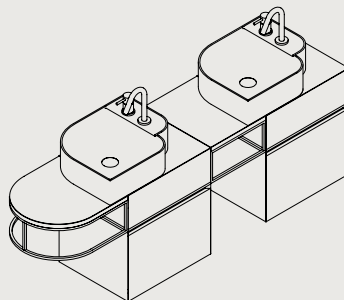

Nou+Cs45tap+Sht+Shr

70sx+Cs70+C70+70dx+CsD70

PLATEAU OVAL
by Sebastian Herkner

- White / RAL9016
- Light Pink / NCS S 2010 Y50R

Size: W: 60 x H: 14 x D: 40 cm
Materials: LivingTec®

PLATEAU ROUND
by Sebastian Herkner