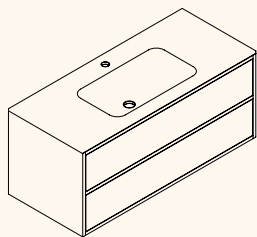

- Beige Red / RAL 3012
- Blue / RAL 5007
- Blue Grey / NCS S 4010 B30G
- Bright Blue / NCS S 3030 B30G
- Dark Green / NCS S 5020 B90G
- Ice Green / NCS S 2005 G20Y
- Light Blue / NCS S 1015 R80B
- Light Green / NCS S 3010 G70Y
- Light Grey / RAL 7044
- Light Pink / NCS S 2010 Y50R
- Light Yellow / NCS S 0515 Y30R
- Lilac / NCS S 1515 R60B
- White / RAL 9016
- Off White / RAL1013
- Light Brown

Size:
W: 120 x H: 26.5 x D: 51.5 cm
W: 120 x H: 36.5 x D: 51.5 cm
W: 120 x H: 51.5 x D: 51.5 cm
W: 120 x H: 51.5 x D: 51.5 cm

Materials: Lacquered MDF
Natural Oak