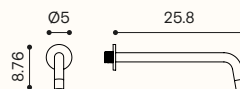

SLEEK MLP / MLP SMALL
by Ex.t

Bidet mixer

SLEEK MB
by Ex.t

Bathtub mixer

SLEEK BO
by Ex.t

SLEEK MD
by Ex.t

SLEEK MV
by Ex.t

SLEEK MVT
by Ex.t