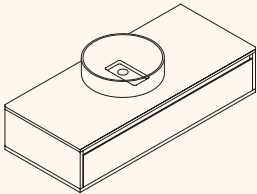

NOTO 120 by Ex.t
Vanity unit & shelf for countertop basin

Cabinets & Drawers

For countertop basin

- Beige Red / RAL 3012
- Blue / RAL 5007
- Blue Grey / NCS S 4010 B30G
- Bright Blue / NCS S 3030 B30G
- Dark Green / NCS S 5020 B90G
- Ice Green / NCS S 2005 G20Y
- Light Blue / NCS S 1015 R80B
- Light Green / NCS S 3010 G70Y
- Light Grey / RAL 7044
- Light Pink / NCS S 2010 Y50R
- Light Yellow / NCS S 0515 Y30R
- Lilac / NCS S 1515 R60B
- White / RAL 9016
- Off White / RAL1013
- Light Brown

Size:
W: 120 x H: 25 x D: 51.5 cm
W: 120 x H: 35 x D: 51.5 cm
W: 120 x H: 50 x D: 51.5 cm
W: 120 x H: 50 x D: 51.5 cm

Materials: Lacquered MDF
Natural Oak