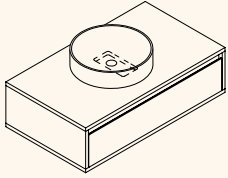

NOTO 90 by Ex.t
Vanity unit & shelf for countertop basin

Cabinets & Drawers

For countertop basin

- Beige Red / RAL 3012
- Blue / RAL 5007
- Blue Grey / NCS S 4010 B30G
- Bright Blue / NCS S 3030 B30G
- Dark Green / NCS S 5020 B90G
- Ice Green / NCS S 2005 G20Y
- Light Blue / NCS S 1015 R80B
- Light Green / NCS S 3010 G70Y
- Light Grey / RAL 7044
- Light Pink / NCS S 2010 Y50R
- Light Yellow / NCS S 0515 Y30R
- Lililac / NCS S 1515 R60B
- White / RAL 9016
- Off White / RAL1013
- Light brown

Size:
W: 90.5 x H: 25 x D: 51.5 cm
W: 90.5 x H: 35 x D: 51.5 cm
W: 90.5 x H: 50 x D: 51.5 cm
W: 90.5 x H: 50 x D: 51.5 cm

Materials: Lacquered MDF
Natural Oak