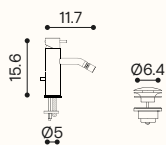

Bidet mixer

SLEEK MB
by Ex.t