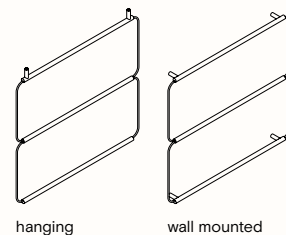

GL1

-  Black / RAL9004
-  Brass
-  Satin steel

Size: W: 100 x H: 45 cm
Materials: Varnished metal, brass, satin steel

GS2

-  Black / RAL9004
-  Brass
-  Satin steel

Size: W: 75 x H: 87.5 cm
Materials: Varnished metal, brass, satin steel