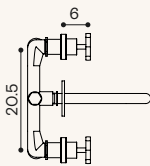

FRIEZE TAPWARE by Ex.t

Finishings

Chrome

Brass

Black / RAL9004

Satin steel

Bronze

Materials:

Basin mixer

FRIEZE MLP by Ex.t