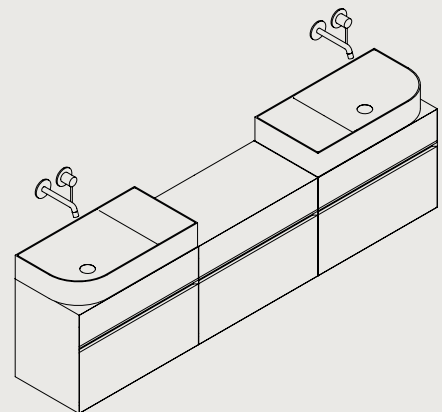

Nou+Cs45tap+Sht+Shr

70sx+Cs70+C70+70dx+CsD70

PLATEAU OVAL
by Sebastian Herkner

- White / RAL9016
- Light Pink / NCS S 2010 Y50R

Size: W: 60 x H: 14 x D: 40 cm
Materials: LivingTec®

PLATEAU ROUND
by Sebastian Herkner