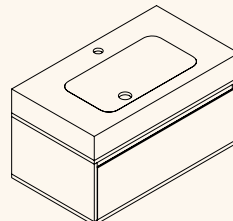

Boxed washbasin

- Beige Red / RAL 3012
- Blue / RAL 5007
- Blue Grey / NCS S 4010 B30G
- Bright Blue / NCS S 3030 B30G
- Dark Green / NCS S 5020 B90G
- Ice Green / NCS S 2005 G20Y
- Light Blue / NCS S 1015 R80B
- Light Green / NCS S 3010 G70Y
- Light Grey / RAL 7044
- Light Pink / NCS S 2010 Y50R
- Light Yellow / NCS S 0515 Y30R
- Lilac / NCS S 1515 R60B
- White / RAL 9016
- Off White / RAL1013
- Light brown

Size: W: 90.5 x H: 38 x D: 51.5 cm
W: 90.5 x H: 48 x D: 51.5 cm
W: 90.5 x H: 63 x D: 51.5 cm
W: 90.5 x H: 63 x D: 51.5 cm

Materials: Lacquered MDF
Natural Oak