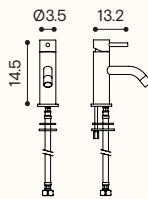

SLEEK TAPWARE by Ex.t

Finishings

Materials:

Basin mixer

SLEEK ML
by Ex.t