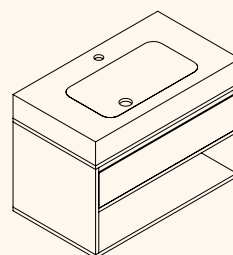

Boxed washbasin

- Beige Red / RAL 3012
- Blue / RAL 5007
- Blue Grey / NCS S 4010 B30G
- Bright Blue / NCS S 3030 B30G
- Dark Green / NCS S 5020 B90G
- Ice Green / NCS S 2005 G20Y
- Light Blue / NCS S 1015 R80B
- Light Green / NCS S 3010 G70Y
- Light Grey / RAL 7044
- Light Pink / NCS S 2010 Y50R
- Light Yellow / NCS S 0515 Y30R
- Lilac / NCS S 1515 R60B
- White / RAL 9016
- Off White / RAL1013
- Light brown

Size: W: 90.5 x H: 38 x D: 51.5 cm
W: 90.5 x H: 48 x D: 51.5 cm
W: 90.5 x H: 63 x D: 51.5 cm
W: 90.5 x H: 63 x D: 51.5 cm

Materials: Lacquered MDF
Natural Oak