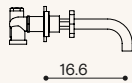

Basin mixer

FRIEZE MLP by Ex.t