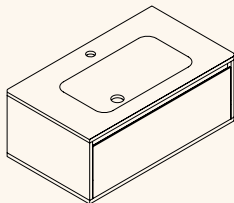

- Beige Red / RAL 3012
- Blue / RAL 5007
- Blue Grey / NCS S 4010 B30G
- Bright Blue / NCS S 3030 B30G
- Dark Green / NCS S 5020 B90G
- Ice Green / NCS S 2005 G20Y
- Light Blue / NCS S 1015 R80B
- Light Green / NCS S 3010 G70Y
- Light Grey / RAL 7044
- Light Pink / NCS S 2010 Y50R
- Light Yellow / NCS S 0515 Y30R
- Lilac / NCS S 1515 R60B
- White / RAL 9016
- Off White / RAL1013
- Light brown

Size: W: 90.5 x H: 26.5 x D: 51.5 cm
W: 90.5 x H: 36.5 x D: 51.5 cm
W: 90.5 x H: 51.5 x D: 51.5 cm
W: 90.5 x H: 51.5 x D: 51.5 cm

Materials: Lacquered MDF
Natural Oak