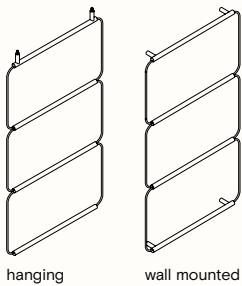

GS3

- Black / RAL9004
- Brass
- Satin steel

Size: W: 75 x H: 130 cm
Materials: Varnished metal, brass, satin steel