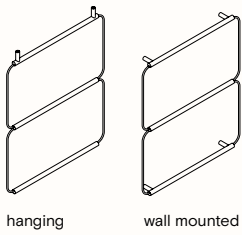

GS2

- Black / RAL9004
- Brass
- Satin steel

Size: W: 75 x H: 87.5 cm
Materials: Varnished metal, brass, satin steel