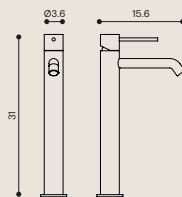

SHINE MLN
by Ex.t