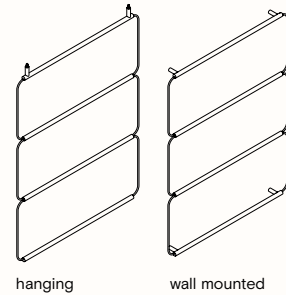

GL2

-  Black / RAL9004
-  Brass
-  Satin steel

Size: W: 100 x H: 87.5 cm
Materials: Varnished metal, brass, satin steel

GS3

-  Black / RAL9004
-  Brass
-  Satin steel

Size: W: 75 x H: 130 cm
Materials: Varnished metal, brass, satin steel