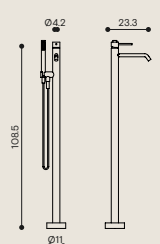

SHINE TAPWARE by Ex.t

Finishings

Materials:

Basin mixer

SHINE ML
by Ex.t

SHINE MLN
by Ex.t

SHINE MLP
by Ex.t

Bidet mixer

SHINE MB
by Ex.t

Bathtub mixer

SHINE MVPAV
by Ex.t