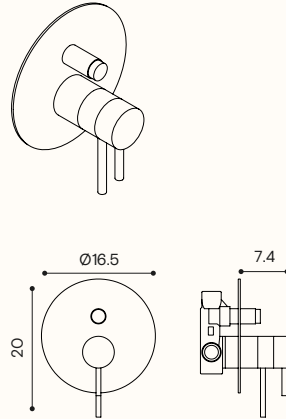

SLEEK MVT
by Ex.t