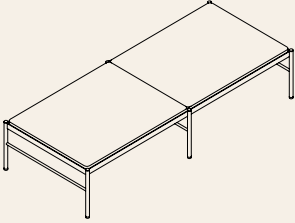

REST COLLECTION
by Norm Architects

REST DAYBED
by Norm Architects

Size: W: 192.5 x H: 44 x D: 78.7 cm
Materials: Black structure with brass details.
See fabric & colours selection pp. 208-209