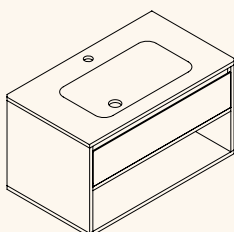

- Beige Red / RAL 3012
- Blue / RAL 5007
- Blue Grey / NCS S 4010 B30G
- Bright Blue / NCS S 3030 B30G
- Dark Green / NCS S 5020 B90G
- Ice Green / NCS S 2005 G20Y
- Light Blue / NCS S 1015 R80B
- Light Green / NCS S 3010 G70Y
- Light Grey / RAL 7044
- Light Pink / NCS S 2010 Y50R
- Light Yellow / NCS S 0515 Y30R
- Lilac / NCS S 1515 R60B
- White / RAL 9016
- Off White / RAL1013
- Light brown

Size: W: 90.5 x H: 26.5 x D: 51.5 cm
W: 90.5 x H: 36.5 x D: 51.5 cm
W: 90.5 x H: 51.5 x D: 51.5 cm
W: 90.5 x H: 51.5 x D: 51.5 cm

Materials: Lacquered MDF
Natural Oak