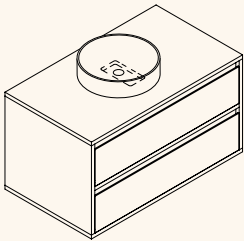

NOTO 90 by Ex.t
Vanity unit & shelf for countertop basin

Cabinets & Drawers

For countertop basin

- Beige Red / RAL 3012
- Blue / RAL 5007
- Blue Grey / NCS S 4010 B30G
- Bright Blue / NCS S 3030 B30G
- Dark Green / NCS S 5020 B90G
- Ice Green / NCS S 2005 G20Y
- Light Blue / NCS S 1015 R80B
- Light Green / NCS S 3010 G70Y
- Light Grey / RAL 7044
- Light Pink / NCS S 2010 Y50R
- Light Yellow / NCS S 0515 Y30R
- Lililac / NCS S 1515 R60B
- White / RAL 9016
- Off White / RAL1013
- Light brown

Size:
W: 90.5 x H: 25 x D: 51.5 cm
W: 90.5 x H: 35 x D: 51.5 cm
W: 90.5 x H: 50 x D: 51.5 cm
W: 90.5 x H: 50 x D: 51.5 cm

Materials: Lacquered MDF
Natural Oak