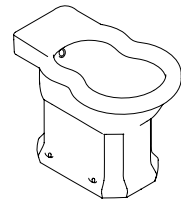

Size: W: 55 x H: 38 x D: 36.5 cm
Materials: Lacquered MDF, Ceramic

NOSTALGIA
by Marcante-Testa

*By Ex.t to be matched with Nostalgia products

- White gloss

Size: W: 55 x H: 38 x D: 34.5 cm
Materials: Ceramic