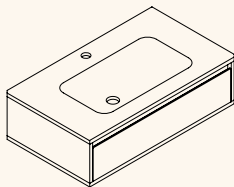

With integrated washbasin

- Beige Red / RAL 3012
- Blue / RAL 5007
- Blue Grey / NCS S 4010 B30G
- Bright Blue / NCS S 3030 B30G
- Dark Green / NCS S 5020 B90G
- Ice Green / NCS S 2005 G20Y
- Light Blue / NCS S 1015 R80B
- Light Green / NCS S 3010 G70Y
- Light Grey / RAL 7044
- Light Pink / NCS S 2010 Y50R
- Light Yellow / NCS S 0515 Y30R
- Lilac / NCS S 1515 R60B
- White / RAL 9016
- Off White / RAL1013
- Light brown

Size: W: 90.5 x H: 26.5 x D: 51.5 cm
W: 90.5 x H: 36.5 x D: 51.5 cm
W: 90.5 x H: 51.5 x D: 51.5 cm
W: 90.5 x H: 51.5 x D: 51.5 cm

Materials: Lacquered MDF
Natural Oak