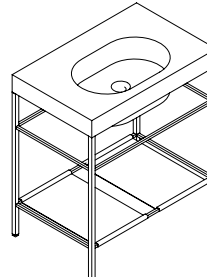

ARCO S
by Mut

- Black / RAL9004
- Brass

Size: W: Ø81 x D: 60 cm
Materials: Varnished metal, brass, LivingTec®

EILEEN 50
by Ex.t

- Black / RAL9004
- White / RAL9016
- Beige Red / RAL 3012
- Blue / RAL5007

Size: W: 50 x H: 83 x D: 48 cm
Materials: Ceramic, varnished brass

Available with or without tap hole

EILEEN 75
by Ex.t

- Black / RAL9004
- White / RAL9016
- Beige Red / RAL 3012
- Blue / RAL5007

Size: W: 75 x H: 83 x D: 48 cm
Materials: Ceramic, varnished brass

Available with or without tap hole