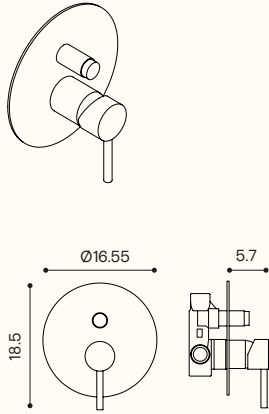

SLEEK MLP / MLP SMALL
by Ex.t

Bidet mixer

SLEEK MB
by Ex.t

Bathtub mixer

SLEEK BO
by Ex.t

SLEEK MD
by Ex.t

SLEEK MV
by Ex.t

SLEEK MVT
by Ex.t