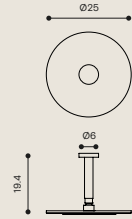

SLEEK SOS25
by Ex.t

Sanitaryware

BASIC WC
by Ex.t

wall mounted wc

- White matt
- White gloss

Size: W: 35 x H: 35 x D: 54 cm
Materials:

BASIC WC
by Ex.t

floor wc