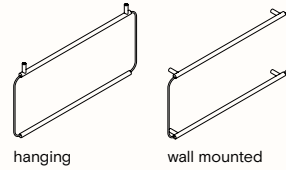

Size: W: 28.7 x H: 28.7 x D: 15 cm
Materials: Varnished metal

NUDO by Mut
Hanging / Wall modular system

Grids

GS1

-  Black / RAL9004
-  Brass
-  Satin steel

Size: W: 75 x H: 45 cm
Materials: Varnished metal, brass, satin steel