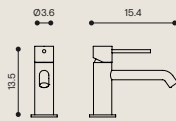

Basin mixer

SHINE ML
by Ex.t