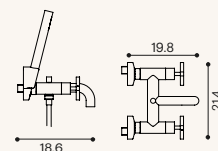

FRIEZE MVP by Ex.t