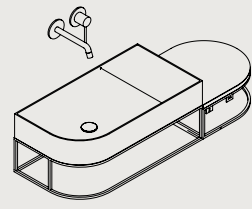

C70

-  Black
-  White
-  Light grey
-  Dark brown

CS70

Size: W: 70 x H: 50 x D: 37.5 cm
Materials: Varnished ash, brass, lacquered ash, smoked oak, varnished metal

NOUVEAU COMPOSITIONS

Nou+Ds45+Sht

Ps+DsD45+Shtdx