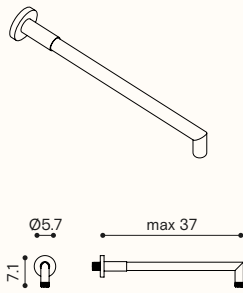

Shower mixer

SLEEK BRP
by Ex.t