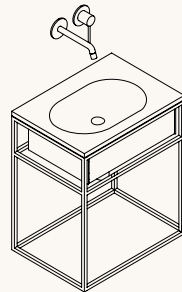

FRAME COMPOSITIONS

Gm1+Ss+Ds