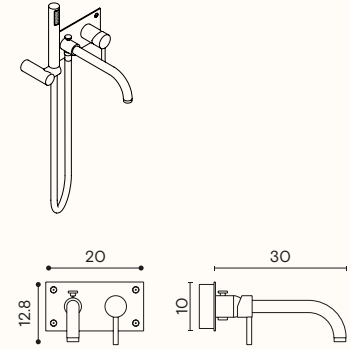

SLEEK MVP
by Ex.t