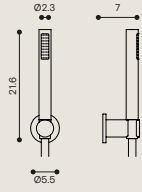

SHINE SD
by Ex.t