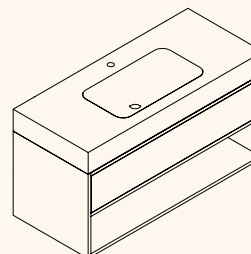

Boxed washbasin

- Beige Red / RAL 3012
- Blue / RAL 5007
- Blue Grey / NCS S 4010 B30G
- Bright Blue / NCS S 3030 B30G
- Dark Green / NCS S 5020 B90G
- Ice Green / NCS S 2005 G20Y
- Light Blue / NCS S 1015 R80B
- Light Green / NCS S 3010 G70Y
- Light Grey / RAL 7044
- Light Pink / NCS S 2010 Y50R
- Light Yellow / NCS S 0515 Y30R
- Lilac / NCS S 1515 R60B
- White / RAL 9016
- Off White / RAL1013
- Light Brown

Size:
W: 120 x H: 38 x D: 51.5 cm
W: 120 x H: 48 x D: 51.5 cm
W: 120 x H: 63 x D: 51.5 cm
W: 120 x H: 63 x D: 51.5 cm

Materials: Lacquered MDF
Natural Oak