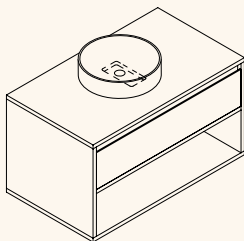

NOTO 90 by Ex.t
Vanity unit & shelf for countertop basin

Cabinets & Drawers

For countertop basin

- Beige Red / RAL 3012
- Blue / RAL 5007
- Blue Grey / NCS S 4010 B30G
- Bright Blue / NCS S 3030 B30G
- Dark Green / NCS S 5020 B90G
- Ice Green / NCS S 2005 G20Y
- Light Blue / NCS S 1015 R80B
- Light Green / NCS S 3010 G70Y
- Light Grey / RAL 7044
- Light Pink / NCS S 2010 Y50R
- Light Yellow / NCS S 0515 Y30R
- Lililac / NCS S 1515 R60B
- White / RAL 9016
- Off White / RAL1013
- Light brown

Size:
W: 90.5 x H: 25 x D: 51.5 cm
W: 90.5 x H: 35 x D: 51.5 cm
W: 90.5 x H: 50 x D: 51.5 cm
W: 90.5 x H: 50 x D: 51.5 cm

Materials: Lacquered MDF
Natural Oak