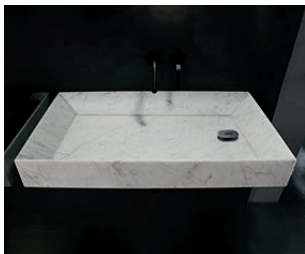

A45 - (Design Victor Vasilev)
Washbasin in Cristalplant®, without overflow.

- Optional drain-hole covering shelf, to be ordered separately.
- WALL HUNG version available too: please order separately the supporting brackets.
- Compatible cylindrical syphon (to be ordered separately): cod. ANBM002 chromium-plated / cod. ANBM006 steel / cod. ANBM016 grey.
- Compatible space-saving syphon (to be ordered separately): cod. ANBM017 white.
- Certifications: USA - Canada.
- Weight without water: 16,5 kg.

L P H

White 900 500 120 **WRAQAE01**

A45 STONE - (Design Victor Vasilev)
Washbasin in marble, without overflow.

- Optional drain-hole covering shelf, to be ordered separately.
- WALL HUNG version available too: please order separately the supporting brackets.
- COMPATIBLE ONLY with Programma STANDARD / Programma SIMPLE / FREE ZONE / FLYER base units. Please order separately the kit of supporting/reinforcing elements for base units for washbasin (cod. ALQQ021/22/23/24/25).
- Compatible cylindrical syphon (to be ordered separately): cod. ANBM002 chromium-plated / cod. ANBM006 steel / cod. ANBM016 grey.
- Compatible space-saving syphon (to be ordered separately): cod. ANBM017 white.
- The stone parts are treated with water- and oil-repellent products.
- Weight without water: 35 kg.
- CUSTOMISED VERSION: washbasin in other marbles / stones / granites requires the feasibility approval and quotation by Boffi.

L P H

White Carrara marble 900 500 120 **WMAQAE01**

A45 COMPACT - (Design Victor Vasilev)
Washbasin in Cristalplant®, without overflow.

- WALL HUNG version available too: please order separately the supporting brackets.
- Compatible cylindrical syphon (to be ordered separately): cod. ANBM002 chromium-plated / cod. ANBM006 steel / cod. ANBM016 grey.
- Compatible space-saving syphon (to be ordered separately): cod. ANBM017 white.
- Certifications: USA - Canada.
- Optional tap hole (to be ordered separately). Compatible with single-hole mixer ONLY .