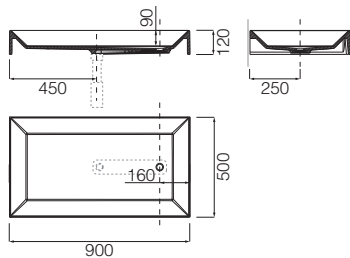

A45 - (Design Victor Vasilev)
Washbasin in Cristalplant®, without overflow.

- Optional drain-hole covering shelf, to be ordered separately.
- WALL HUNG version available too: please order separately the supporting brackets.
- Compatible cylindrical syphon (to be ordered separately): cod. ANBM002 chromium-plated / cod. ANBM006 steel / cod. ANBM016 grey.
- Compatible space-saving syphon (to be ordered separately): cod. ANBM017 white.
- Certifications: USA - Canada.
- Weight without water: 16,5 kg.

L P H

White 900 500 120 **WRAQAE01**

A45 STONE - (Design Victor Vasilev)
Washbasin in marble, without overflow.

- Optional drain-hole covering shelf, to be ordered separately.
- WALL HUNG version available too: please order separately the supporting brackets.
- COMPATIBLE ONLY with Programma STANDARD / Programma SIMPLE / FREE ZONE / FLYER base units. Please order separately the kit of supporting/reinforcing elements for base units for washbasin (cod. ALQQ021/22/23/24/25).
- Compatible cylindrical syphon (to be ordered separately): cod. ANBM002 chromium-plated / cod. ANBM006 steel / cod. ANBM016 grey.
- Compatible space-saving syphon (to be ordered separately): cod. ANBM017 white.
- The stone parts are treated with water- and oil-repellent products.
- Weight without water: 35 kg.
- CUSTOMISED VERSION: washbasin in other marbles / stones / granites requires the feasibility approval and quotation by Boffi.

L P H

White Carrara marble 900 500 120 **WMAQAE01**

A45 COMPACT - (Design Victor Vasilev)
Washbasin in Cristalplant®, without overflow.

- WALL HUNG version available too: please order separately the supporting brackets.
- Compatible cylindrical syphon (to be ordered separately): cod. ANBM002 chromium-plated / cod. ANBM006 steel / cod. ANBM016 grey.
- Compatible space-saving syphon (to be ordered separately): cod. ANBM017 white.
- Certifications: USA - Canada.
- Optional tap hole (to be ordered separately). Compatible with single-hole mixer ONLY .