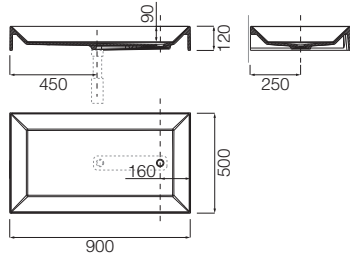

A45 - (Design Victor Vasilev)
Washbasin in Cristalplant®, without overflow.

- Optional drain-hole covering shelf, to be ordered separately.
- WALL HUNG version available too: please order separately the supporting brackets.
- Compatible cylindrical syphon (to be ordered separately): cod. ANBM002 chromium-plated / cod. ANBM006 steel / cod. ANBM016 grey.
- Compatible space-saving syphon (to be ordered separately): cod. ANBM017 white.
- Certifications: USA - Canada.
- Weight without water: 16,5 kg.

L P H

White 900 500 120 **WRAQAE01**

A45 STONE - (Design Victor Vasilev)
Washbasin in marble, without overflow.

- Optional drain-hole covering shelf, to be ordered separately.
- WALL HUNG version available too: please order separately the supporting brackets.
- COMPATIBLE ONLY with Programma STANDARD / Programma SIMPLE / FREE ZONE / FLYER base units. Please order separately the kit of supporting/reinforcing elements for base units for washbasin (cod. ALQQ021/22/23/24/25).
- Compatible cylindrical syphon (to be ordered separately): cod. ANBM002 chromium-plated / cod. ANBM006 steel / cod. ANBM016 grey.
- Compatible space-saving syphon (to be ordered separately): cod. ANBM017 white.
- The stone parts are treated with water- and oil-repellent products.
- Weight without water: 35 kg.
- CUSTOMISED VERSION: washbasin in other marbles / stones / granites requires the feasibility approval and quotation by Boffi.

L P H

White Carrara marble 900 500 120 **WMAQAE01**

A45 COMPACT - (Design Victor Vasilev)
Washbasin in Cristalplant®, without overflow.

- WALL HUNG version available too: please order separately the supporting brackets.
- Compatible cylindrical syphon (to be ordered separately): cod. ANBM002 chromium-plated / cod. ANBM006 steel / cod. ANBM016 grey.
- Compatible space-saving syphon (to be ordered separately): cod. ANBM017 white.
- Certifications: USA - Canada.
- Optional tap hole (to be ordered separately). Compatible with single-hole mixer ONLY .