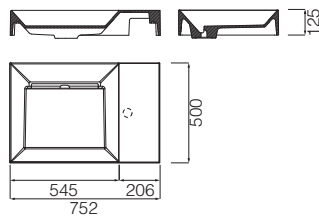

A45 - (Design Victor Vasilev)
Washbasin in Cristalplant®, without overflow.

- Optional drain-hole covering shelf, to be ordered separately.
- WALL HUNG version available too: please order separately the supporting brackets.
- Compatible cylindrical syphon (to be ordered separately): cod. ANBM002 chromium-plated / cod. ANBM006 steel / cod. ANBM016 grey.
- Compatible space-saving syphon (to be ordered separately): cod. ANBM017 white.
- Certifications: USA - Canada.
- Weight without water: 16,5 kg.

L P H

White 900 500 120 **WRAQAE01**

A45 STONE - (Design Victor Vasilev)
Washbasin in marble, without overflow.

- Optional drain-hole covering shelf, to be ordered separately.
- WALL HUNG version available too: please order separately the supporting brackets.
- COMPATIBLE ONLY with Programma STANDARD / Programma SIMPLE / FREE ZONE / FLYER base units. Please order separately the kit of supporting/reinforcing elements for base units for washbasin (cod. ALQQ021/22/23/24/25).
- Compatible cylindrical syphon (to be ordered separately): cod. ANBM002 chromium-plated / cod. ANBM006 steel / cod. ANBM016 grey.
- Compatible space-saving syphon (to be ordered separately): cod. ANBM017 white.
- The stone parts are treated with water- and oil-repellent products.
- Weight without water: 35 kg.
- CUSTOMISED VERSION: washbasin in other marbles / stones / granites requires the feasibility approval and quotation by Boffi.

L P H

White Carrara marble 900 500 120 **WMAQAE01**

A45 COMPACT - (Design Victor Vasilev)
Washbasin in Cristalplant®, without overflow.

- WALL HUNG version available too: please order separately the supporting brackets.
- Compatible cylindrical syphon (to be ordered separately): cod. ANBM002 chromium-plated / cod. ANBM006 steel / cod. ANBM016 grey.
- Compatible space-saving syphon (to be ordered separately): cod. ANBM017 white.
- Certifications: USA - Canada.
- Optional tap hole (to be ordered separately). Compatible with single-hole mixer ONLY .