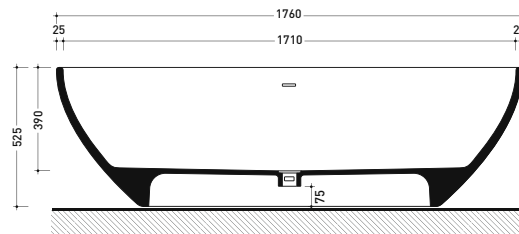

sizes in mm

PIETRALUCE: glossy finish

white black marine blue red beige sand grey

matt finish

milky white carbone argilla cenere