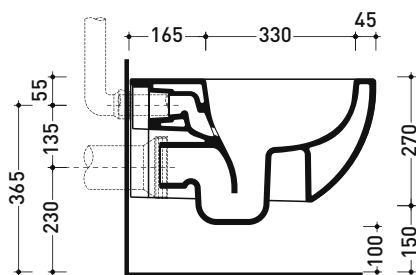

sezione longitudinale / section