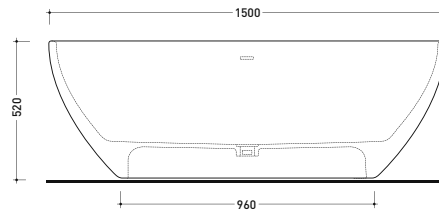

vista frontale / frontal view