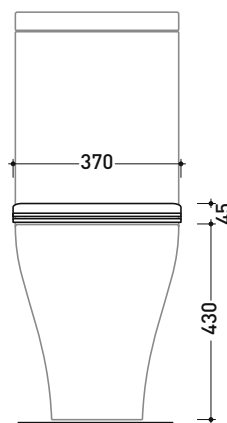

Complements: App monoblock Wc (AP116G - AP116RG)

Package dim.

Weight **3 kg**

Pz. Pallet n° -

art. AP116G - AP116RG
vista zenitale / zenital view

art. AP116G - AP116RG
vista laterale / lateral view

art. AP116G - AP116RG
vista frontale / frontal view