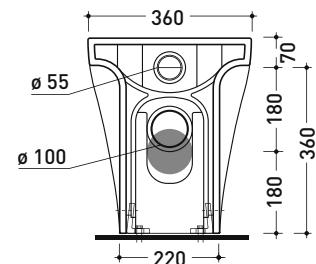

Technical accessories: Universal fixing bracket for wall hung wc/bidet (41/P)

Package dim. | Weight 22 kg | Pz. Pallet n° 18

UNI EN 997

Dop-No997

Flaminia does not recommend combining this toilet model with rapid-flow/flushometer systems or traditional high tanks

Technical accessories: Floor fixing kit (9003)

Package dim.

Weight 28 kg

Pz. Pallet n° 15

UNI EN 997

Dop-No997

Flaminia does not recommend combining this toilet model with rapid-flow/flushometer systems or traditional high tanks

vista zenitale / zenital view

vista laterale / lateral view

vista retro / back view

sezione longitudinale / section

art. LK1012 (LKR90+LKR40)
connessioni di scarico
(in dotazione)
drainage connector
(included in the box)