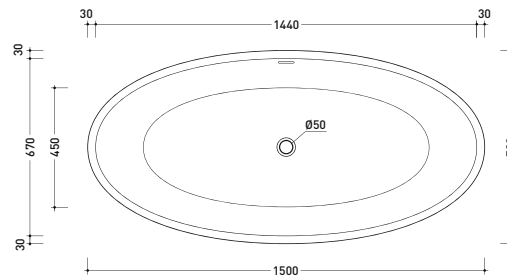

Package dim. 193 x 102 x 76 cm | Weight 130 kg | Pz. Pallet n° 1

UNI EN 14516 - CL1 Dop-No14516

vista zenitale / zenital view

Capacità Max / Max Capacity 176 L.
Peso Netto / Net Weight 130 Kg.