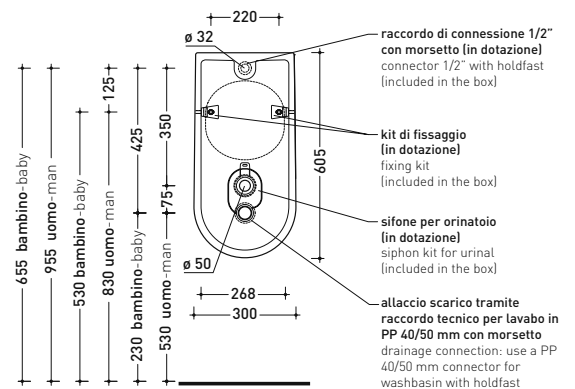

vista retro/ back view

sizes in mm

CERAMICA: glossy finish

white

matt finish

milky white

carbone

cenere

Please consider a 2% tolerance on indicated measurements