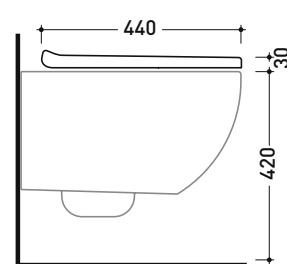

art. AP119 - AP119G
vista laterale / lateral view

sizes in mm

THERMOSETTING: glossy finish

matt finish

white

aluminum