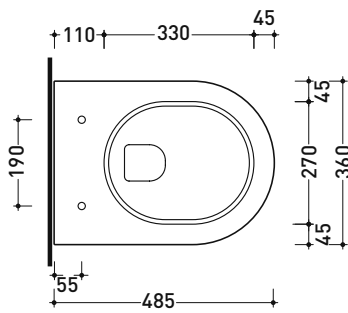

Technical accessories: **Universal fixing bracket for wall hung wc/bidet (41/P)**

Package dim.

Weight **21 kg**

Pz. Pallet n° **18**

CE UNI EN 997

Dop-No997

Flaminia does not recommend combining this toilet model with rapid-flow/flushometer systems or traditional high tanks