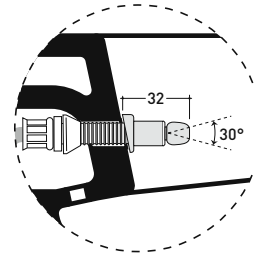

dettaglio erogatore / bidet jet detail