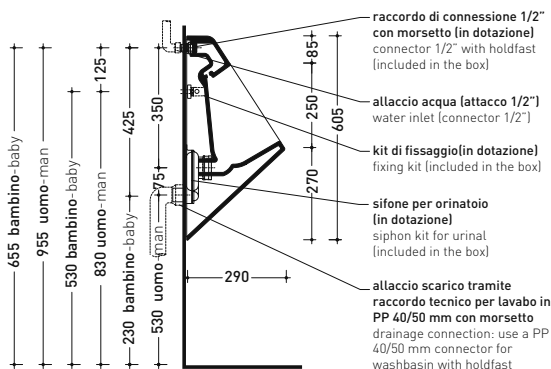

sezione longitudinale / section