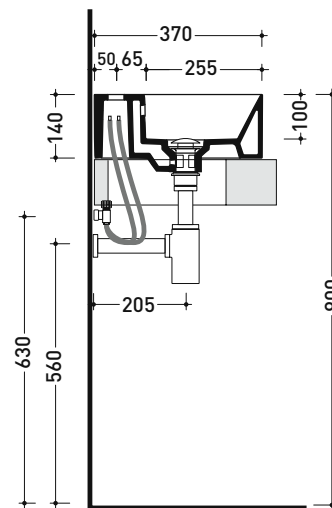

CE UNI EN 14688 - CL20 Dop-No14688

vista zenitale / zenital view

vista zenitale / zenital view

vista frontale / frontal view

sezione longitudinale / section

sizes in mm

Please consider a 2% tolerance on indicated measurements