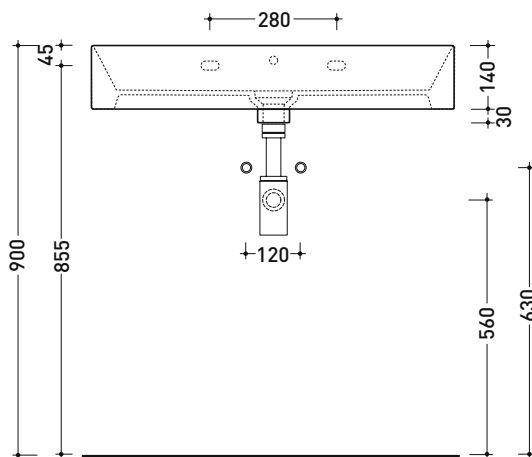

vista frontale / frontal view