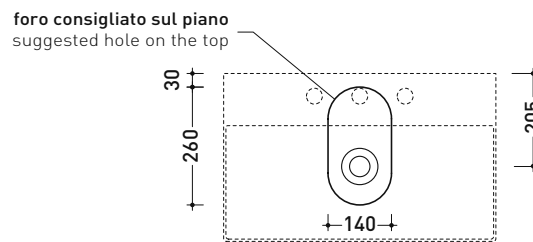

AP6037 AppLight 6037

Countertop - wall hung basin 60x37 cm

• WITH OVERFLOW • ARRANGED FOR THREE TAP HOLES

Complements: **Chromed towel holder (PMW60)**
Line taps basin: ONE - NOKÉ - SI - FOLD - X1
Line accessories: TWO - HOOP - NOKÉ - FOLD

Technical accessories: **Chrome siphon (SIFL/CR) - Telescopic chrome siphon (SIFL066)**
Stop & Go drain (PLSG)
CERAMIC Stop & Go drain (PLCE)
Two piece set chrome tap filters (RF026)

Package dim. | Weight 15 kg | Pz. Pallet n° -

CE UNI EN 14688 - CL20 Dop-No14688

sizes in mm

Please consider a 2% tolerance on indicated measurements

CERAMIC: glossy finish

matt finish

white

milky white

carbone