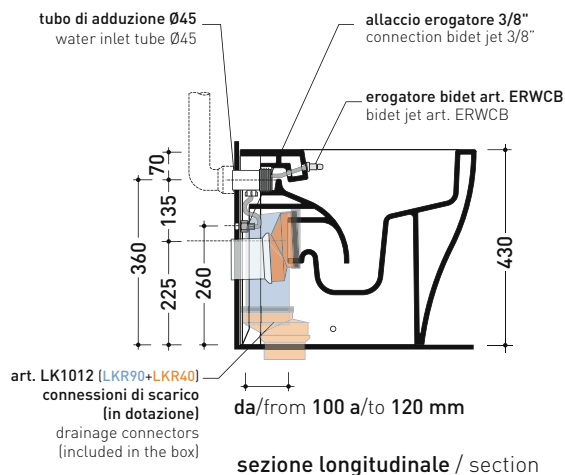

Technical accessories: Floor fixing kit (9003)

Package dim.

Weight 28 kg

Pz. Pallet n° 15

CE UNI EN 997

Dop-No997

Flaminia does not recommend combining this toilet model with rapid-flow/flushometer systems or traditional high tanks

vista zenitale / zenital view

dettaglio erogatore / bidet jet detail

sizes in mm

Please consider a 2% tolerance on indicated measurements

CERAMIC: glossy finish

matt finish

AP117RG

Back to wall wc PLUS* goclean®