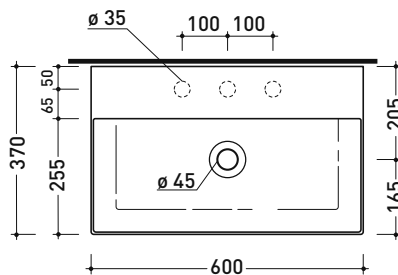

AP6037 AppLight 6037

Countertop - wall hung basin 60x37 cm

• WITH OVERFLOW • ARRANGED FOR THREE TAP HOLES

Complements: **Chromed towel holder (PMW60)**
Line taps basin: ONE - NOKÉ - SI - FOLD - X1
Line accessories: TWO - HOOP - NOKÉ - FOLD

Technical accessories: **Chrome siphon (SIFL/CR) - Telescopic chrome siphon (SIFL066)**
Stop & Go drain (PLSG)
CERAMIC Stop & Go drain (PLCE)
Two piece set chrome tap filters (RF026)

Package dim. | Weight 15 kg | Pz. Pallet n° -

CE UNI EN 14688 - CL20 Dop-No14688

vista zenitale / zenital view