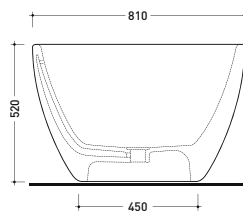

vista laterale / lateral view