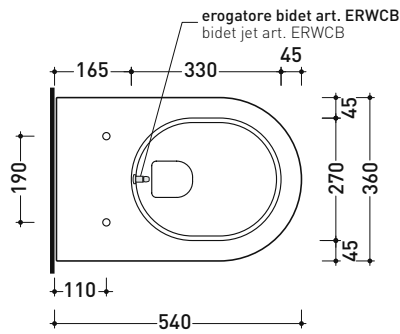

Technical accessories: Universal fixing bracket for wall hung wc/bidet (41/P)

Package dim. | Weight 26,1 kg | Pz. Pallet n° 18

UNI EN 997

Dop-No997

Flaminia does not recommend combining this toilet model with rapid-flow/flushometer systems or traditional high tanks

vista zenitale / zenital view

dettaglio erogatore / bidet jet detail

sezione longitudinale / section

vista retro / back view

sizes in mm

Please consider a 2% tolerance on indicated measurements

CERAMIC: glossy finish