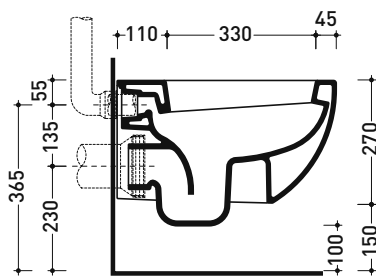

Technical accessories: Universal fixing bracket for wall hung wc/bidet (41/P)

Package dim. | Weight 24 kg | Pz. Pallet n° 18

UNI EN 997

Dop-No997

Flaminia does not recommend combining this toilet model with rapid-flow/flushometer systems or traditional high tanks

Technical accessories: **Universal fixing bracket for wall hung wc/bidet (41/P)**

Package dim.

Weight **21 kg**

Pz. Pallet n° **18**

CE UNI EN 997

Dop-No997

Flaminia does not recommend combining this toilet model with rapid-flow/flushometer systems or traditional high tanks

vista zenitale / zenital view

vista laterale / lateral view

sezione longitudinale / section

art. 9008
 kit di fissaggio
 Fischer (in dotazione)
 Fischer fixing kit
 (included in the box)

vista retro / back view