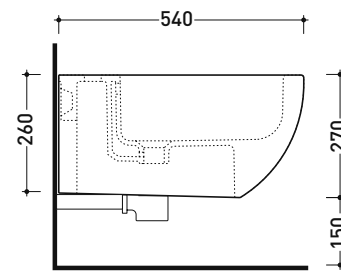

vista laterale / lateral view