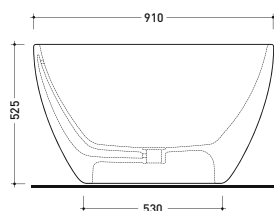

AP176V App 176

Bath-tub 170 cm in Pietraluce - drain cover matching color the bathtub (drainage system art. SIFMW included)

• WITH OVERFLOW

Complements: **Line taps bath-tub:** ONE - NOKÉ - SI - FOLD - X1
Line accessories: TWO - HOOP - NOKÉ - FOLD

Package dim. 193 x 102 x 76 cm | Weight 170 kg | Pz. Pallet n° 1

UNI EN 14516 - CL1 Dop-No14516

Capacità Max / Max Capacity 290 L.
Peso Netto / Net Weight 170 Kg.

sizes in mm

PIETRALUCE: glossy finish

white black marine blue red beige sand grey

matt finish

milky white carbone argilla cenere