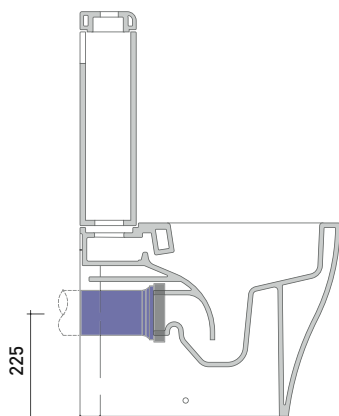

KIT SUITABLE FOR WALL TRAP

LKR00 (SET: LKR00)