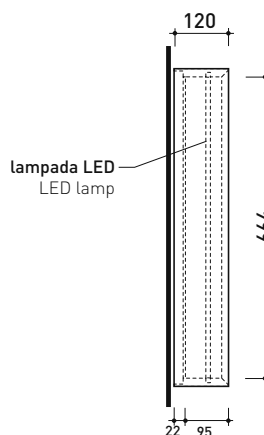

vista laterale / lateral view