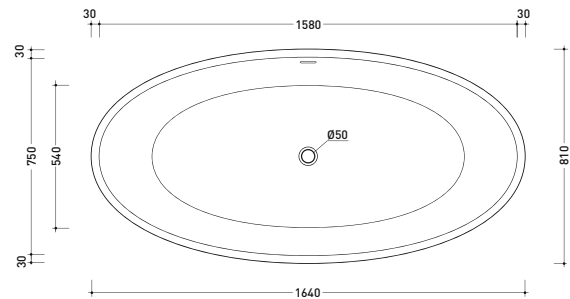

Package dim. 193 x 102 x 76 cm | Weight 150 kg | Pz. Pallet n° 1

UNI EN 14516 - CL1 Dop-No14516

vista zenitale / zenital view

Capacità Max / Max Capacity 235 L.
Peso Netto / Net Weight 150 Kg.