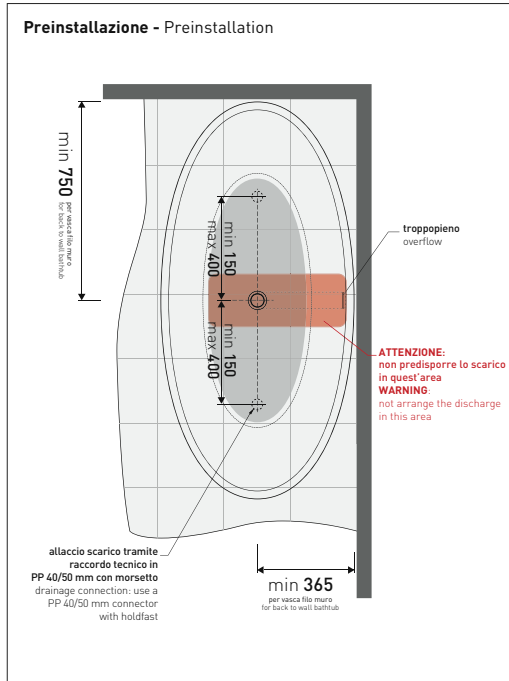

Package dim. 193 x 102 x 76 cm | Weight 130 kg | Pz. Pallet n° 1

UNI EN 14516 - CL1 Dop-No14516

vista zenitale / zenital view

Capacità Max / Max Capacity 176 L.
Peso Netto / Net Weight 130 Kg.