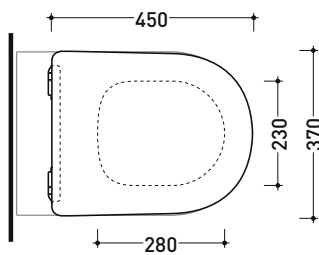

QKCW09

SLIM Soft-closing thermosetting seat&cover
with **QUICK-RELEASE HINGES**

Complements: **Wall hung wc App** (AP118 - AP118G - AP118S)
Wall hung wc MiniApp (AP119 - AP119G)
App back to wall wc (AP117G - AP117RG)

Package dim.

Weight **3 kg**

Pz. Pallet n° -

art. AP117G - AP117RG
vista zenitale / zenital view