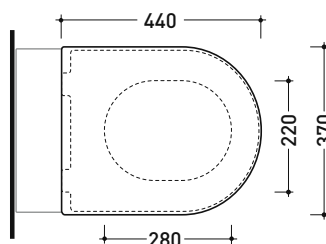

art. AP118 - AP118G - AP118S
vista zenitale / zenital view