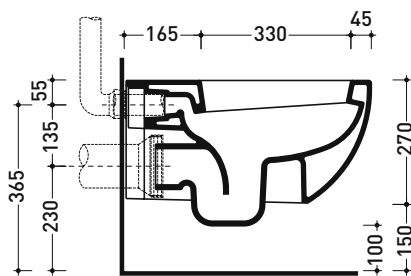

Technical accessories: Universal fixing bracket for wall hung wc/bidet (41/P)

Package dim. | Weight 22 kg | Pz. Pallet n° 18

UNI EN 997

Dop-No997

Flaminia does not recommend combining this toilet model with rapid-flow/flushometer systems or traditional high tanks

vista zenitale / zenital view

vista laterale / lateral view

sezione longitudinale / section

art. 9008
 kit di fissaggio
 Fischer (in dotazione)
 Fischer fixing kit
 (included in the box)

vista retro / back view