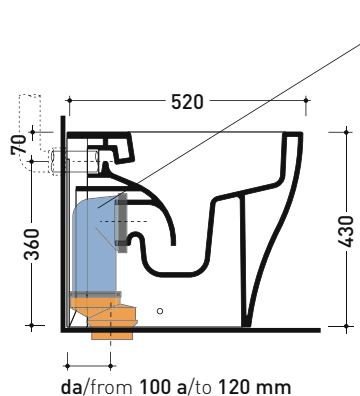

sezione longitudinale / section

art. LK1012 (LKR90+LKR40)
connessioni di scarico
(in dotazione)
drainage connector
(included in the box)