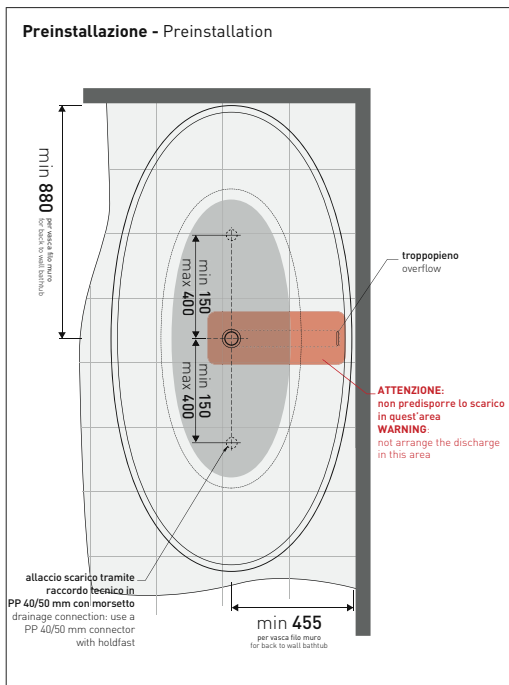

• WITH OVERFLOW

Complements: **Line taps bath-tub:** ONE - NOKÉ - SI - FOLD - X1
Line accessories: TWO - HOOP - NOKÉ - FOLD

Package dim. 193 x 102 x 76 cm | Weight 170 kg | Pz. Pallet n° 1

UNI EN 14516 - CL1 Dop-No14516