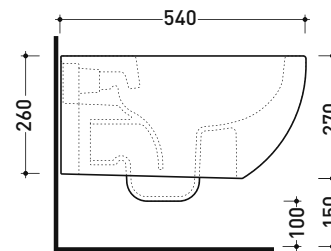

Technical accessories: Universal fixing bracket for wall hung wc/bidet (41/P)

Package dim. | Weight 22,5 kg | Pz. Pallet n° 18

CE UNI EN 997

Dop-No997

Flaminia does not recommend combining this toilet model with rapid-flow/flushometer systems or traditional high tanks

vista zenitale / zenital view

vista laterale / lateral view

sezione longitudinale / section

art. 9008
 kit di fissaggio
 Fischer (in dotazione)
 Fischer fixing kit
 (included in the box)

vista retro / back view