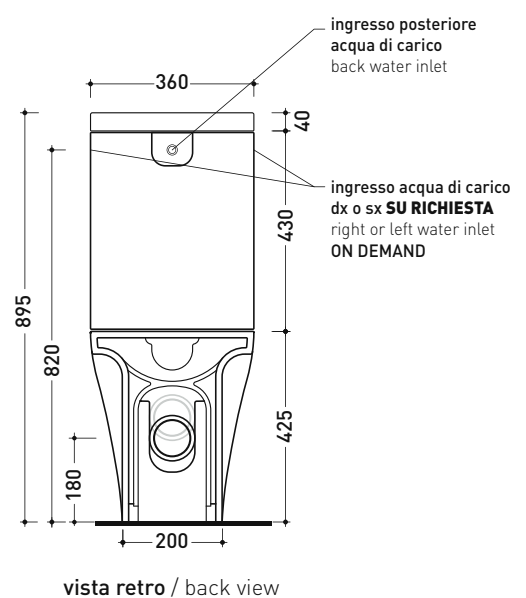

sizes in mm

Please consider a 2% tolerance on indicated measurements

CERAMIC: glossy finish

white

matt finish

milky white

carbone

argilla

cenere