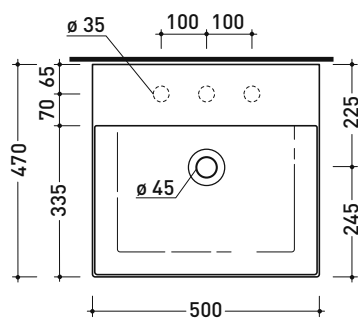

AP5047 AppLight 5047

Countertop - wall hung basin 50x47 cm

• WITH OVERFLOW • ARRANGED FOR THREE TAP HOLES

Complements: **Line taps basin:** ONE - NOKÉ - SI - FOLD - X1
Line accessories: TWO - HOOP - NOKÉ - FOLD

Technical accessories: **Chrome siphon (SIFL/CR) - Telescopic chrome siphon (SIFL066)**
Stop & Go drain (PLSG)
CERAMIC Stop & Go drain (PLCE)
Two piece set chrome tap filters (RF026)

Package dim.

Weight 13,5 kg

Pz. Pallet n° -

CE UNI EN 14688 - CL20 Dop-No14688

vista zenitale / zenital view

foro consigliato sul piano
suggested hole on the top