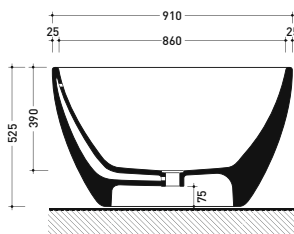

AP176V App 176

Bath-tub 170 cm in Pietraluce - drain cover matching color the bathtub (drainage system art. SIFMW included)

• WITH OVERFLOW

Complements: **Line taps bath-tub:** ONE - NOKÉ - SI - FOLD - X1
Line accessories: TWO - HOOP - NOKÉ - FOLD

Package dim. 193 x 102 x 76 cm | Weight 170 kg | Pz. Pallet n° 1

UNI EN 14516 - CL1 Dop-No14516

Capacità Max / Max Capacity 290 L.
Peso Netto / Net Weight 170 Kg.

sizes in mm

PIETRALUCE: glossy finish

white black marine blue red beige sand grey

matt finish

milky white carbone argilla cenere