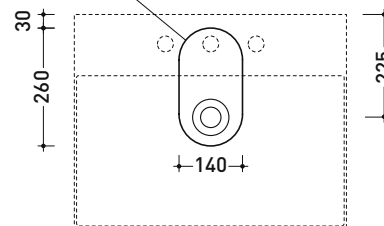

vista zenitale / zenital view