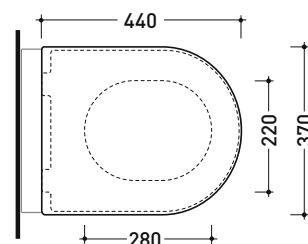

sizes in mm

CERAMIC: glossy finish

white

matt finish

milky white

carbone

Please consider a 2% tolerance on indicated measurements

AP118

Package dim.

Weight **3 kg**

Pz. Pallet n° -

art. AP117G - AP117RG
vista zenitale / zenital view

art. AP118 - AP118G - AP118S
vista zenitale / zenital view

art. AP119 - AP119G
vista zenitale / zenital view