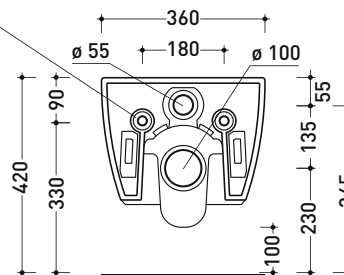

Technical accessories: **Universal fixing bracket for wall hung wc/bidet (41/P)**

Package dim. | Weight 21,5 kg | Pz. Pallet n° 18

CE UNI EN 997

Dop-No997

Flaminia does not recommend combining this toilet model with rapid-flow/flushometer systems or traditional high tanks

vista zenitale / zenital view

vista laterale / lateral view

sezione longitudinale / section

art. 9008
 kit di fissaggio
 Fischer (in dotazione)
 Fischer fixing kit
 (included in the box)

vista retro / back view