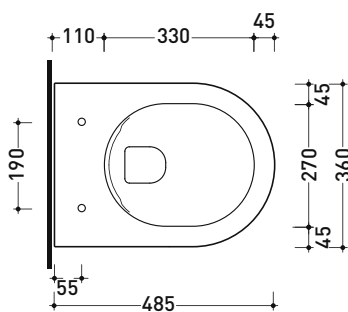

Technical accessories: **Universal fixing bracket for wall hung wc/bidet (41/P)**

Package dim. | Weight 21,5 kg | Pz. Pallet n° 18

CE UNI EN 997

Dop-No997

Flaminia does not recommend combining this toilet model with rapid-flow/flushometer systems or traditional high tanks