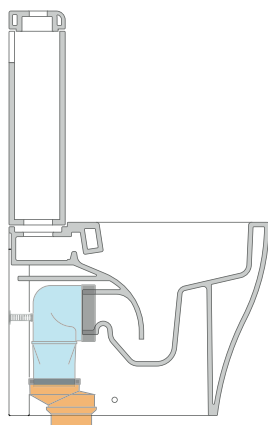

KIT SUITABLE FOR FLOOR TRAP

LK5018 (SET: TR38CON+LKR40)

da/from 50 a/to 180 mm