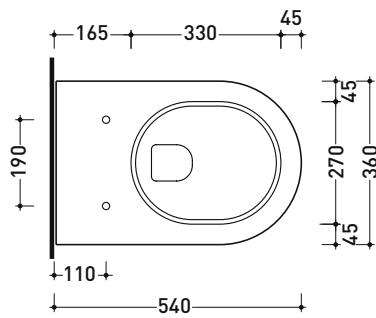

Technical accessories: Universal fixing bracket for wall hung wc/bidet (41/P)

Package dim. | Weight 22 kg | Pz. Pallet n° 18

UNI EN 997

Dop-No997

Flaminia does not recommend combining this toilet model with rapid-flow/flushometer systems or traditional high tanks

vista zenitale / zenital view

vista laterale / lateral view

sezione longitudinale / section

art. 9008
 kit di fissaggio
 Fischer (in dotazione)
 Fischer fixing kit
 (included in the box)

vista retro / back view