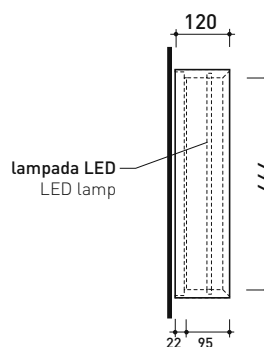

vista laterale / lateral view