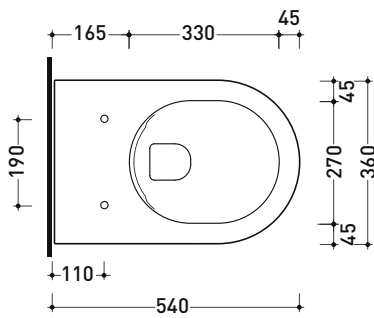

Technical accessories: Universal fixing bracket for wall hung wc/bidet (41/P)

Package dim. | Weight 22,5 kg | Pz. Pallet n° 18

CE UNI EN 997

Dop-No997

Flaminia does not recommend combining this toilet model with rapid-flow/flushometer systems or traditional high tanks