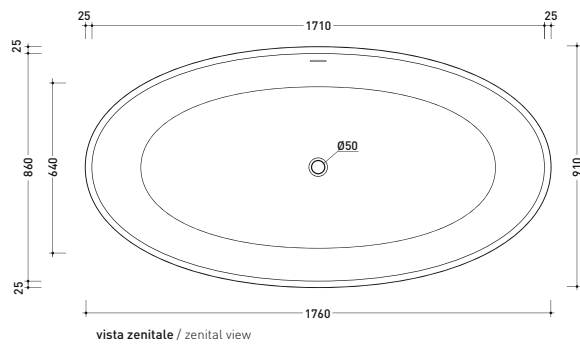

• WITH OVERFLOW

Complements: **Line taps bath-tub:** ONE - NOKÉ - SI - FOLD - X1
Line accessories: TWO - HOOP - NOKÉ - FOLD

Package dim. 193 x 102 x 76 cm | Weight 170 kg | Pz. Pallet n° 1

UNI EN 14516 - CL1 Dop-No14516