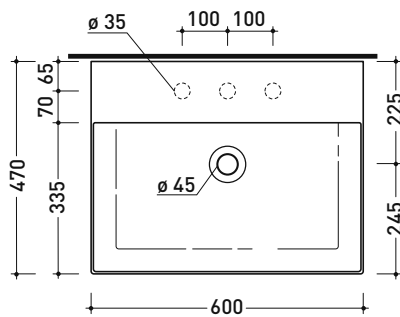

AP6047 AppLight 6047

Countertop - wall hung basin 60x47 cm

• WITH OVERFLOW • ARRANGED FOR THREE TAP HOLES

Complements: **Chromed towel holder (PMW60)**
Line taps basin: ONE - NOKÉ - SI - FOLD - X1
Line accessories: TWO - HOOP - NOKÉ - FOLD

Technical accessories: **Chrome siphon (SIFL/CR) - Telescopic chrome siphon (SIFL066)**
Stop & Go drain (PLSG)
CERAMIC Stop & Go drain (PLCE)
Two piece set chrome tap filters (RF026)

Package dim.

Weight 19 kg

Pz. Pallet n° -

UNI EN 14688 - CL20 Dop-No14688

vista zenitale / zenital view

foro consigliato sul piano
suggested hole on the top