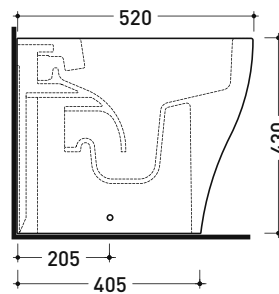

vista laterale / lateral view