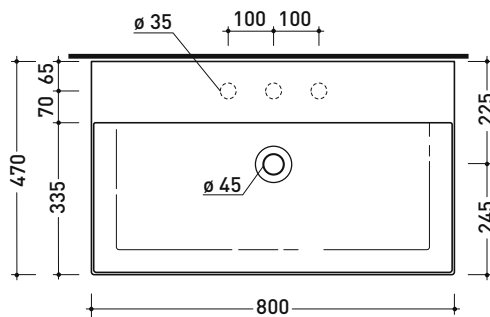

AP8047 AppLight 8047

Countertop - wall hung basin 80x47 cm

• WITH OVERFLOW • ARRANGED FOR THREE TAP HOLES

Complements: **Chromed towel holder (PMW75)**
Line taps basin: ONE - NOKÉ - SI - FOLD - X1
Line accessories: TWO - HOOP - NOKÉ - FOLD

Technical accessories: **Chrome siphon (SIFL/CR) - Telescopic chrome siphon (SIFL066)**
Stop & Go drain (PLSG)
CERAMIC Stop & Go drain (PLCE)
Two piece set chrome tap filters (RF026)

Package dim.

Weight **23 kg**

Pz. Pallet n° -

UNI EN 14688 - CL20 Dop-No14688

vista zenitale / zenital view

foro consigliato sul piano
suggested hole on the top