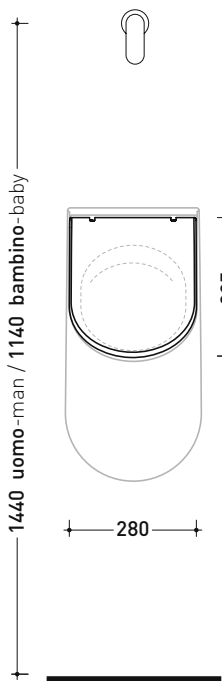

Please consider a 2% tolerance on indicated measurements

AP28CW03

Thermosetting soft-close cover suitable for urinal
with **QUICK-RELEASE HINGES**

Complements: **App urinal (AP28G)**

Package dim. **cm** | Weight **1,3 kg** | Pz. Pallet n° -