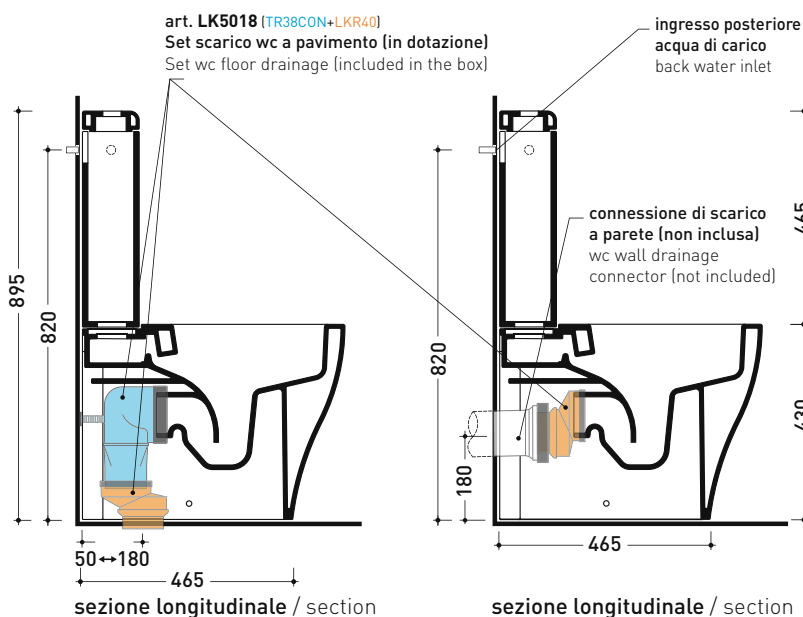

Technical accessories: **Floor fixing kit (9003)**
OLI double flushing system (MBBO)

Package dim. wc | Weight **34 kg** | Pz. Pallet n° **18**

Package dim. cistern | Weight **14 kg** | Pz. Pallet n° **36**

CE UNI EN 997 Dop-No997

vista zenitale / zenital view

sizes in mm

Please consider a 2% tolerance on indicated measurements

CERAMIC: glossy finish

white

matt finish

milky white