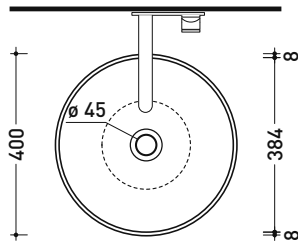

AP40A App 40

Countertop basin 40 cm

• WITHOUT OVERFLOW • WITHOUT TAP LEDGE

Complements: Forty6 shelf (F6BL)
Furniture BOX - depth. 37 / 50 cm
Furniture CUBIKA - depth. 37 / 50 cm
Furniture DENVER
Filo 60 / 75 structure (FI60SV - FI75SV - FI75SC)
Line taps basin: ONE - NOKÉ - SI - FOLD - X1
Line accessories: TWO - HOOP - NOKÉ - FOLD

Technical accessories: Chrome siphon (SIFL/CR) - Telescopic chrome siphon (SIFL066)
Stop & Go drain (PLSG)
CERAMIC Stop & Go drain (PLCE)
Chrome waste with automatic integrated overflow (PLTPCR)
Waste with automatic integrated overflow and ceramic cover (PLTPCE)
Two piece set chrome tap filters (RF026)

Package dim.

Weight 7 kg

Pz. Pallet n° 42

UNI EN 14688 - CL00 Dop-No14688

vista zenitale / zenital view