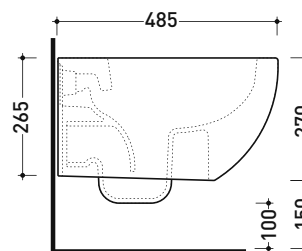

vista laterale / lateral view