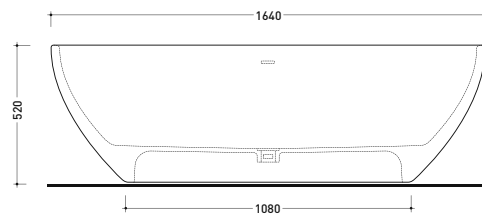

vista frontale / frontal view