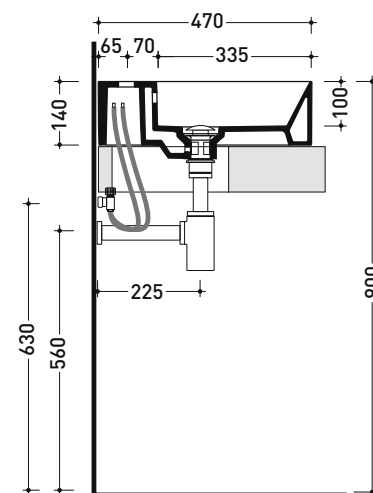

sezione longitudinale / section

sizes in mm

Please consider a 2% tolerance on indicated measurements

CERAMIC: glossy finish

matt finish

white

milky white

carbone