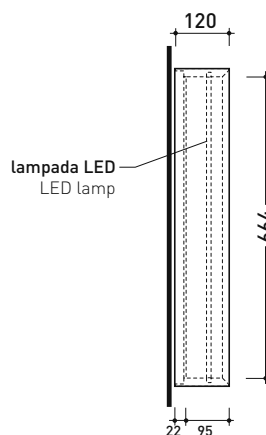

vista laterale / lateral view

sizes in mm

FRAME: matt finish

white

black

ELECTRICAL CHARACTERISTICS

- type of lamp: Strip LED
- class: A+
- Ip code: IP44
- rated power: 30/50 W