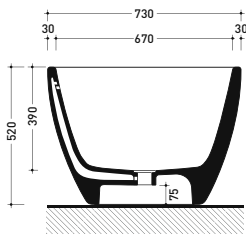

sezione laterale / section