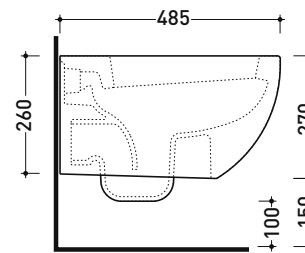

Technical accessories: **Universal fixing bracket for wall hung wc/bidet (41/P)**

Package dim.

Weight **21 kg**

Pz. Pallet n° **18**

CE UNI EN 997

Dop-No997

Flaminia does not recommend combining this toilet model with rapid-flow/flushometer systems or traditional high tanks

vista zenitale / zenital view

vista laterale / lateral view

sezione longitudinale / section

art. 9008
 kit di fissaggio
 Fischer (in dotazione)
 Fischer fixing kit
 (included in the box)

vista retro / back view