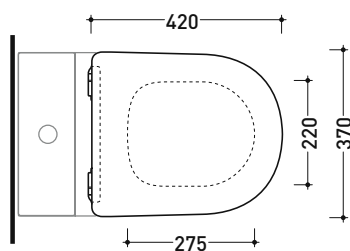

APCW07

SLIM SHORT oft-closing thermosetting seat&cover with **QUICK-RELEASE HINGES** suitable for APP monoblock wc

Complements: App monoblock Wc (AP116G - AP116RG)

Package dim.

Weight **3 kg**

Pz. Pallet n° -

art. AP116G - AP116RG
vista zenitale / zenital view