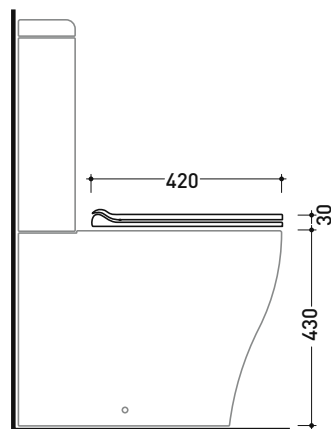

Complements: App monoblock Wc (AP116G - AP116RG)

Package dim.

Weight **3 kg**

Pz. Pallet n° -

art. AP116G - AP116RG
vista zenitale / zenital view

art. AP116G - AP116RG
vista laterale / lateral view

art. AP116G - AP116RG
vista frontale / frontal view