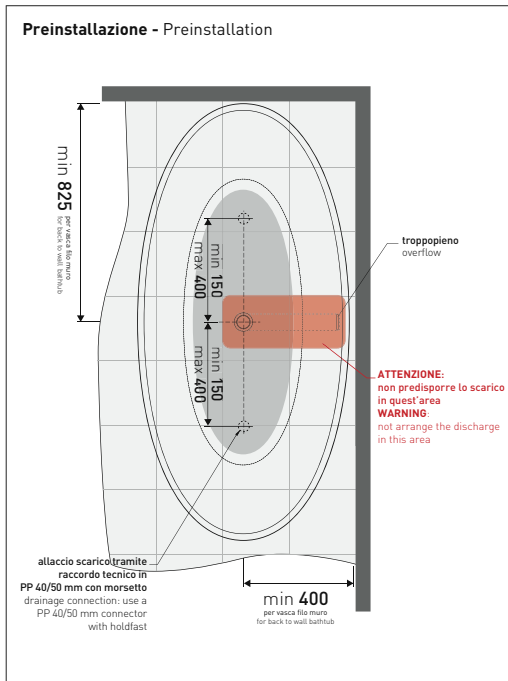

• WITH OVERFLOW

Complements: **Line taps bath-tub: ONE - NOKÉ - SI - FOLD - X1**
Line accessories: TWO - HOOP - NOKÉ - FOLD

Package dim. 193 x 102 x 76 cm | Weight 150 kg | Pz. Pallet n° 1

UNI EN 14516 - CL1 Dop-No14516