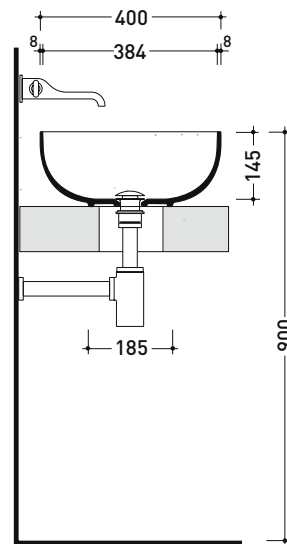

vista zenitale / zenital view

sezione longitudinale / section

sizes in mm

Please consider a 2% tolerance on indicated measurements

CERAMIC: glossy finish

white black

matt finish