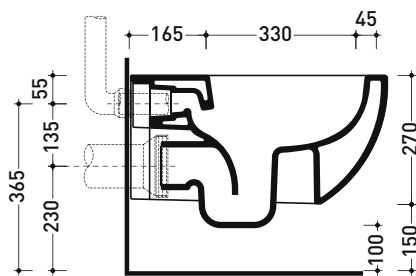

Technical accessories: Universal fixing bracket for wall hung wc/bidet (41/P)

Package dim. | Weight 22,5 kg | Pz. Pallet n° 18

CE UNI EN 997

Dop-No997

Flaminia does not recommend combining this toilet model with rapid-flow/flushometer systems or traditional high tanks

vista zenitale / zenital view

vista laterale / lateral view

sezione longitudinale / section

art. 9008
 kit di fissaggio
 Fischer (in dotazione)
 Fischer fixing kit
 (included in the box)

vista retro / back view