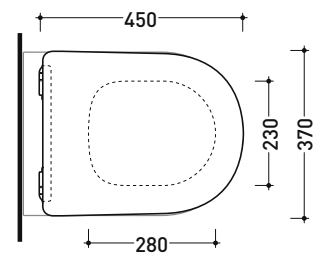

sizes in mm

CERAMIC: glossy finish

white

matt finish

milky white

carbone

Please consider a 2% tolerance on indicated measurements

AP118

Package dim.

Weight **3 kg**

Pz. Pallet n° -

art. AP117G - AP117RG
vista zenitale / zenital view

art. AP118 - AP118G - AP118S
vista zenitale / zenital view

art. AP119 - AP119G
vista zenitale / zenital view