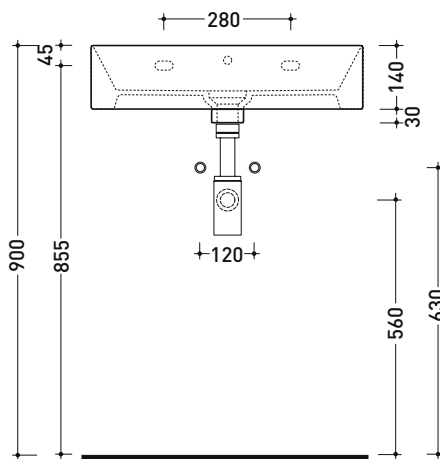

CE UNI EN 14688 - CL20 Dop-No14688

vista zenitale / zenital view

vista zenitale / zenital view

vista frontale / frontal view

sezione longitudinale / section

sizes in mm

Please consider a 2% tolerance on indicated measurements