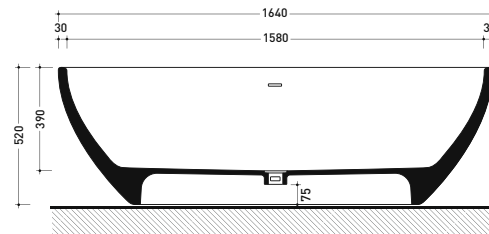

sezione longitudinale / section

sizes in mm

PIETRALUCE: glossy finish