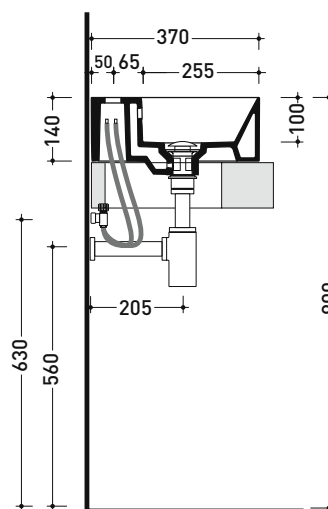

vista zenitale / zenital view

sezione longitudinale / section

sizes in mm

Please consider a 2% tolerance on indicated measurements

CERAMIC: glossy finish

matt finish

white

milky white

carbone