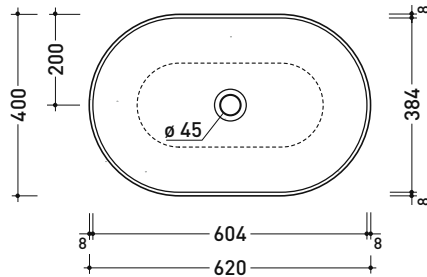

AP62A App 62

Countertop basin 62 cm

• WITHOUT OVERFLOW • WITHOUT TAP LEDGE

Complements: **Forty6 shelf (F6BL)**
Furniture BOX - depth. 37 / 50 cm
Furniture CUBIKA - depth. 37 / 50 cm
Furniture DENVER (DV103M)
Filo 75 structure (FI75SV - FI75SC)
Line taps basin: ONE - NOKÉ - SI - FOLD - X1
Line accessories: TWO - HOOP - NOKÉ - FOLD

Technical accessories: **Chrome siphon (SIFL/CR) - Telescopic chrome siphon (SIFL066)**
Stop & Go drain (PLSG)
CERAMIC Stop & Go drain (PLCE)
Chrome waste with automatic integrated overflow (PLTPCR)
Waste with automatic integrated overflow and ceramic cover (PLTPCE)
Two piece set chrome tap filters (RF026)

Package dim.

Weight **11 kg**

Pz. Pallet n° **30**

CE UNI EN 14688 - CL00 Dop-No14688

vista zenitale / zenital view