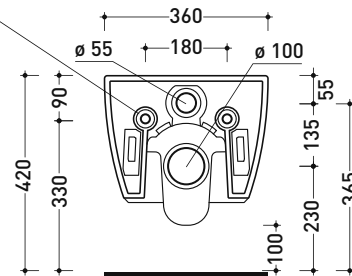

Technical accessories: Universal fixing bracket for wall hung wc/bidet (41/P)

Package dim. | Weight 22,5 kg | Pz. Pallet n° 18

CE UNI EN 997

Dop-No997

Flaminia does not recommend combining this toilet model with rapid-flow/flushometer systems or traditional high tanks

vista zenitale / zenital view

vista laterale / lateral view

sezione longitudinale / section

art. 9008
 kit di fissaggio
 Fischer (in dotazione)
 Fischer fixing kit
 (included in the box)

vista retro / back view