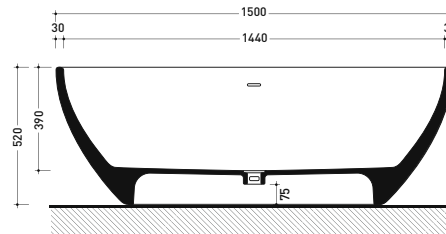

sezione longitudinale / section

sizes in mm

PIETRALUCE: glossy finish