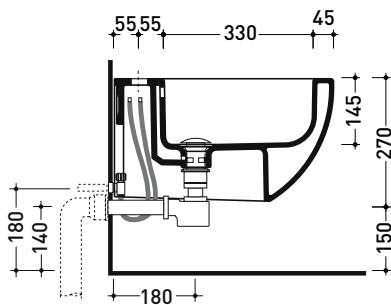

Technical accessories: Universal fixing bracket for wall hung wc/bidet (41/P)

Package dim. | Weight 24 kg | Pz. Pallet n° 18

UNI EN 997

Dop-No997

Flaminia does not recommend combining this toilet model with rapid-flow/flushometer systems or traditional high tanks

Technical accessories: Universal fixing bracket for wall hung wc/bidet (41/P)

Package dim. | Weight 22 kg | Pz. Pallet n° 18

UNI EN 997

Dop-No997

Flaminia does not recommend combining this toilet model with rapid-flow/flushometer systems or traditional high tanks

Package dim.

Weight 16,7 kg

Pz. Pallet n° 18

UNI EN 14528 - CL20 Dop-No14528

vista zenitale / zenital view

vista laterale / lateral view

sezione longitudinale / section

art. 9008
 kit di fissaggio
 Fischer (in dotazione)
 Fischer fixing kit
 (included in the box)