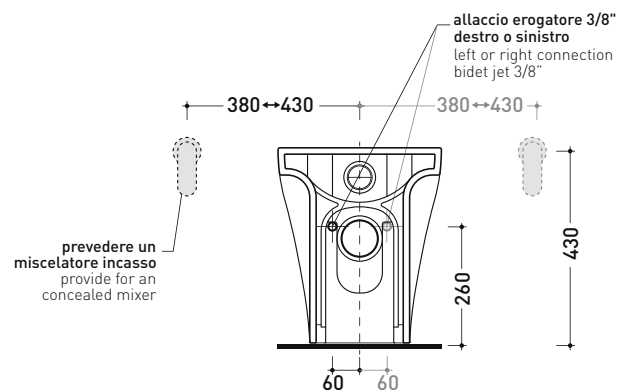

Technical accessories: Floor fixing kit (9003)

Package dim.

Weight 28 kg

Pz. Pallet n° 15

CE UNI EN 997

Dop-No997

Flaminia does not recommend combining this toilet model with rapid-flow/flushometer systems or traditional high tanks

vista zenitale / zenital view

dettaglio erogatore / bidet jet detail

sizes in mm

Please consider a 2% tolerance on indicated measurements

CERAMIC: glossy finish

matt finish

AP117RG

Back to wall wc PLUS* goclean®