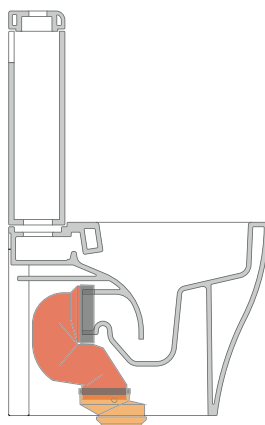

da/from 180 a/to 240 mm

LK2438 (SET: TR38CON+LKR33)

da/from 240 a/to 380* mm

ATTENTION: THE DRAINAGE CONNECTORS ARE NOT INCLUDED

APCW07

SLIM SHORT oft-closing thermosetting seat&cover with **QUICK-RELEASE HINGES** suitable for APP monoblock wc