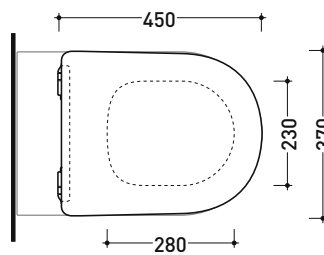

art. AP118 - AP118G - AP118S
vista zenitale / zenital view