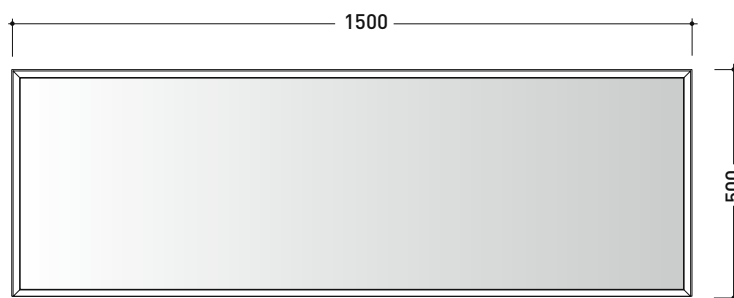

AP150

Reversilbe mirror cm 150x50 with frame and LED lighting on the inside edge

Complements: BOX furniture
FORTY6 shelves
FILO furniture
KUBICA furniture
DENVER furniture

Package dim. cm | Weight 14,5 kg | Pz. Pallet n° -

vista frontale / frontal view