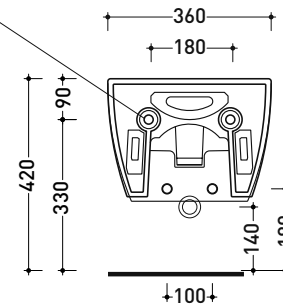

Technical accessories: Universal fixing bracket for wall hung wc/bidet (41/P)

Package dim. | Weight 24 kg | Pz. Pallet n° 18

UNI EN 997

Dop-No997

Flaminia does not recommend combining this toilet model with rapid-flow/flushometer systems or traditional high tanks

Package dim.

Weight 16,7 kg

Pz. Pallet n° 18

UNI EN 14528 - CL20 Dop-No14528

vista zenitale / zenital view

vista laterale / lateral view

sezione longitudinale / section

art. 9008
 kit di fissaggio
 Fischer (in dotazione)
 Fischer fixing kit
 (included in the box)