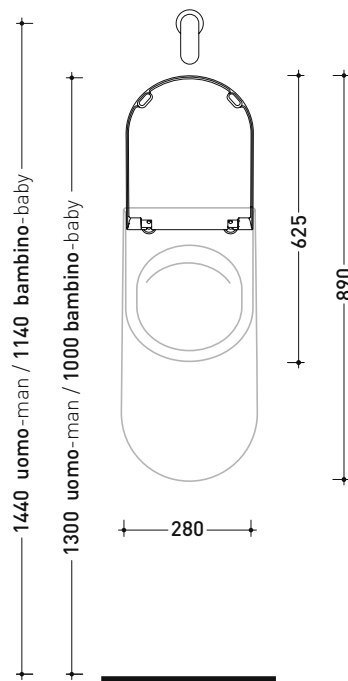

vista frontale / frontal view