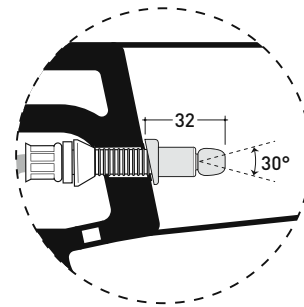

dettaglio erogatore / bidet jet detail