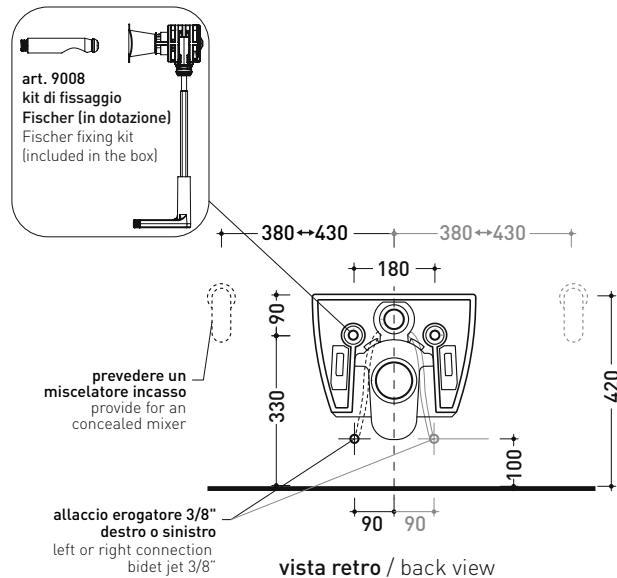

Technical accessories: Universal fixing bracket for wall hung wc/bidet (41/P)

Package dim. | Weight 26,1 kg | Pz. Pallet n° 18

UNI EN 997

Dop-No997

Flaminia does not recommend combining this toilet model with rapid-flow/flushometer systems or traditional high tanks

vista zenitale / zenital view

dettaglio erogatore / bidet jet detail

sezione longitudinale / section

vista retro / back view

sizes in mm

Please consider a 2% tolerance on indicated measurements

CERAMIC: glossy finish