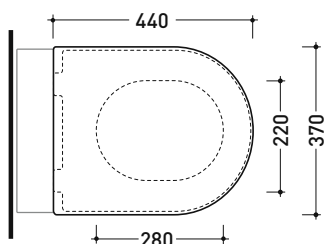

QKCW07

Soft-closing thermosetting wrapping seat&cover
with **QUICK-RELEASE HINGES**

Complements: **Wall hung wc App** (AP118 - AP118G - AP118S)
Wall hung wc MiniApp (AP119 - AP119G)
App back to wall wc (AP117G - AP117RG)

Package dim.

Weight **3 kg**

Pz. Pallet n° -

art. AP117G - AP117RG
vista zenitale / zenital view