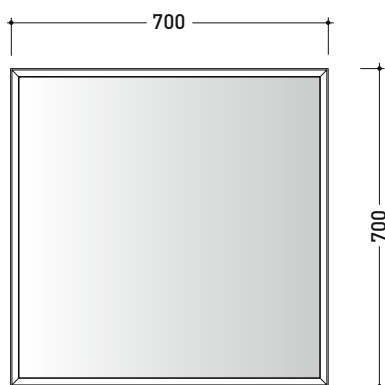

AP70

Mirror cm 70x70 with frame
and LED lighting on the inside edge

Complements: BOX furniture
FORTY6 shelves
FILO furniture
KUBICA furniture
DENVER furniture

Package dim. cm | Weight 10,5 kg | Pz. Pallet n° -

vista frontale / frontal view