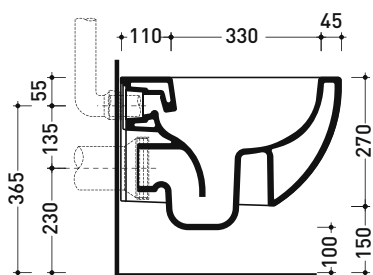

sezione longitudinale / section