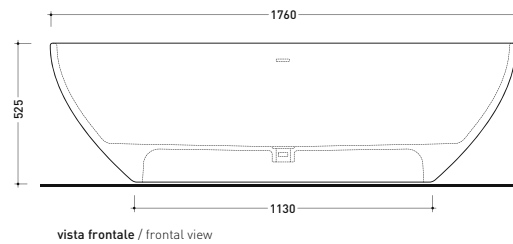

sizes in mm

PIETRALUCE: glossy finish

white black marine blue red beige sand grey

matt finish

milky white carbone argilla cenere