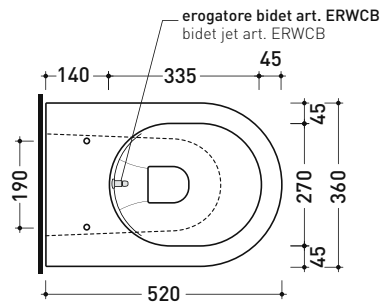

Package dim.

Weight 29 kg

Pz. Pallet n° 15

UNI EN 997

Dop-No997

pag. 1/2

Flaminia does not recommend combining this toilet model with rapid-flow/flushometer systems or traditional high tanks

vista zenitale / zenital view

dettaglio erogatore / bidet jet detail

da/from 50 a/to 320 mm

sezione longitudinale / section

vista retro / back view

sizes in mm

CERAMIC: glossy finish

white black

matt finish