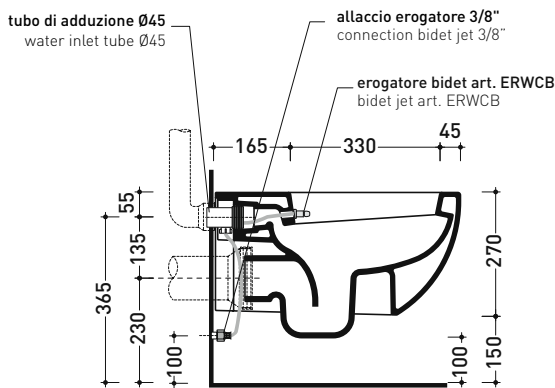

Technical accessories: Universal fixing bracket for wall hung wc/bidet (41/P)

Package dim. | Weight 26,1 kg | Pz. Pallet n° 18

UNI EN 997

Dop-No997

Flaminia does not recommend combining this toilet model with rapid-flow/flushometer systems or traditional high tanks

vista zenitale / zenital view

dettaglio erogatore / bidet jet detail

sezione longitudinale / section

vista retro / back view

sizes in mm

Please consider a 2% tolerance on indicated measurements

CERAMIC: glossy finish