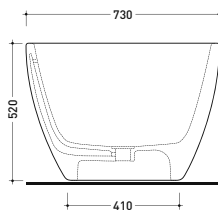

vista laterale / lateral view