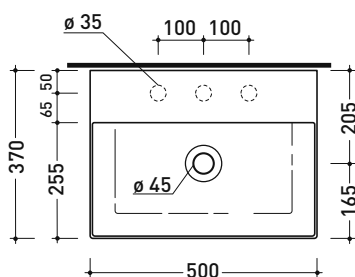

AP5037 AppLight 5037

Countertop - wall hung basin 50x37 cm

• WITH OVERFLOW • ARRANGED FOR THREE TAP HOLES

Complements: **Line taps basin:** ONE - NOKÉ - SI - FOLD - X1
Line accessories: TWO - HOOP - NOKÉ - FOLD

Technical accessories: **Chrome siphon (SIFL/CR) - Telescopic chrome siphon (SIFL066)**
Stop & Go drain (PLSG)
CERAMIC Stop & Go drain (PLCE)
Two piece set chrome tap filters (RF026)

Package dim.

Weight 13 kg

Pz. Pallet n° -

CE UNI EN 14688 - CL20 Dop-No14688

vista zenitale / zenital view