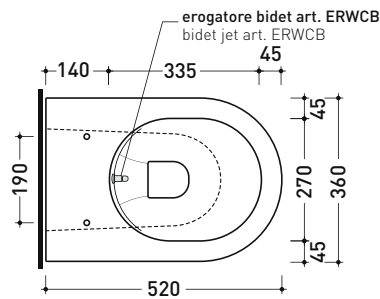

vista zenitale / zenital view

dettaglio erogatore / bidet jet detail

sizes in mm

Please consider a 2% tolerance on indicated measurements

CERAMIC: glossy finish

matt finish

AP117RG

Back to wall wc PLUS* goclean®