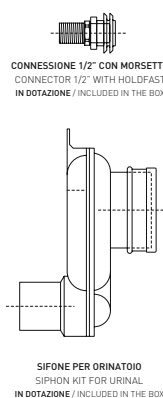

vista retro/ back view

sizes in mm

CERAMICA: glossy finish

white

matt finish

milky white

carbone

cenere

Please consider a 2% tolerance on indicated measurements