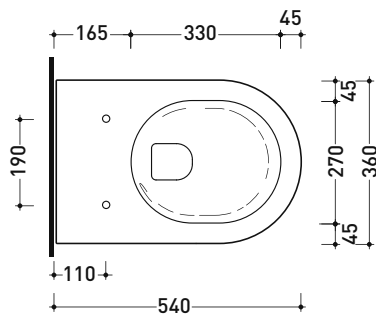

Technical accessories: Universal fixing bracket for wall hung wc/bidet (41/P)

Package dim. | Weight 24 kg | Pz. Pallet n° 18

UNI EN 997

Dop-No997

Flaminia does not recommend combining this toilet model with rapid-flow/flushometer systems or traditional high tanks

vista zenitale / zenital view

vista laterale / lateral view

sezione longitudinale / section

art. 9008
 kit di fissaggio
 Fischer (in dotazione)
 Fischer fixing kit
 (included in the box)

vista retro / back view