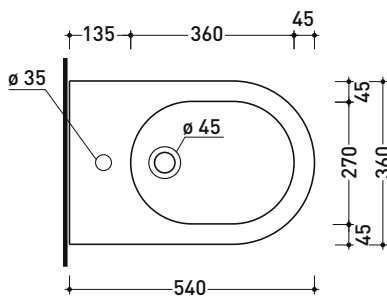

AP218

Wall hung single-hole bidet (fixing kit included art. 9008)

• WITH OVERFLOW • WITHOUT HOLE / 3 TAP HOLE ON DEMAND

Complements: **Line taps bidet:** ONE - NOKÈ - SI - FOLD - X1
Line accessories: TWO - HOOP - NOKÈ - FOLD

Technical accessories: **Universal fixing bracket for wall hung wc/bidet (41/P)**
Short chrome siphon for bidet (SIFB/CR)
Stop & Go drain (PLSG)
CERAMIC Stop & Go drain (PLCE)
Two piece set chrome tap filters (RF026)

Package dim. | Weight 17,5 kg | Pz. Pallet n° 18

UNI EN 14528 - CL20 Dop-No14528

vista zenitale / zenital view