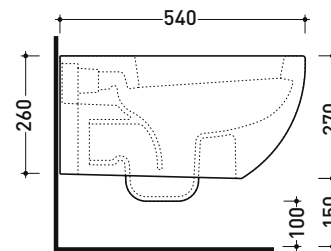

Technical accessories: Universal fixing bracket for wall hung wc/bidet (41/P)

Package dim. | Weight 22 kg | Pz. Pallet n° 18

UNI EN 997

Dop-No997

Flaminia does not recommend combining this toilet model with rapid-flow/flushometer systems or traditional high tanks

vista zenitale / zenital view

vista laterale / lateral view

sezione longitudinale / section

art. 9008
 kit di fissaggio
 Fischer (in dotazione)
 Fischer fixing kit
 (included in the box)

vista retro / back view