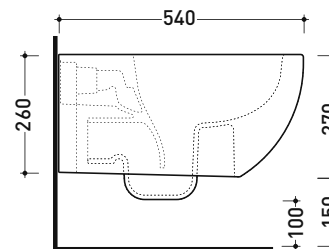

Technical accessories: Universal fixing bracket for wall hung wc/bidet (41/P)

Package dim. | Weight 24 kg | Pz. Pallet n° 18

UNI EN 997

Dop-No997

Flaminia does not recommend combining this toilet model with rapid-flow/flushometer systems or traditional high tanks

vista zenitale / zenital view

vista laterale / lateral view

sezione longitudinale / section

art. 9008
 kit di fissaggio
 Fischer (in dotazione)
 Fischer fixing kit
 (included in the box)

vista retro / back view