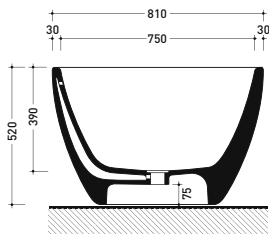

sezione laterale / section