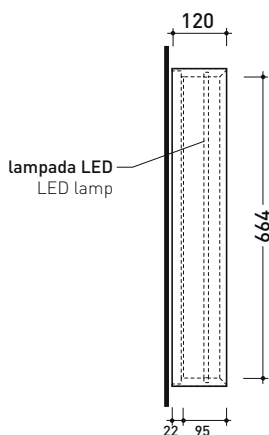

vista laterale / lateral view

sizes in mm

FRAME: matt finish

white

black

ELECTRICAL CHARACTERISTICS

- type of lamp: Strip LED
- class: A+
- Ip code: IP44
- rated power: 30/50 W