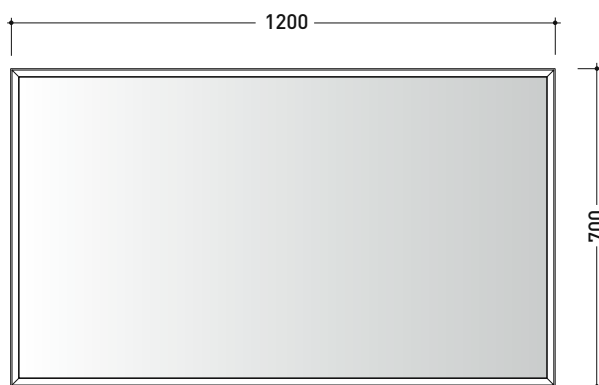

AP120

Reversilbe mirror cm 120x70 with frame and LED lighting on the inside edge

Complements: BOX furniture
FORTY6 shelves
FILO furniture
CUBIKA furniture
DENVER furniture

Package dim. cm | Weight 15,8 kg | Pz. Pallet n° -

vista frontale / frontal view