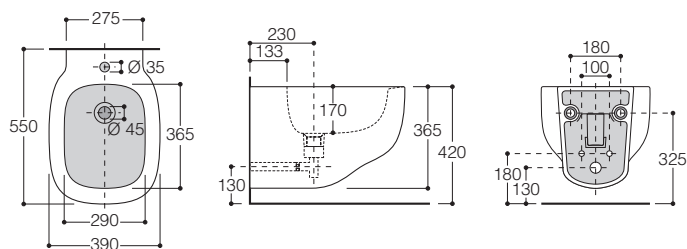

White ceramic, glossy or matt.

Wall hung bidet with single hole for tap.

- Weight: 23 kg.
- Compatible waste drain: ANBN001 chromium-plated / ANHG001 + ANDR002 stainless steel.
- Please order separately the bracket (cod. AVBF003).

L   P   H

Glossy-white .....	390	550	365	<b>QSYBSC01</b>
Matt white .....	390	550	365	<b>QSYBSB01</b>

Wall hung toilet bowl.

- Weight: 23 kg.
- Toilet seat excluded.
- Please order separately the bracket (cod. AVBF003).

L   P   H

Glossy-white .....	390	550	365	<b>QSYVSC01</b>
Matt white .....	390	550	365	<b>QSYVSB01</b>

Toilet seat.

- Thermosetting resin.
- Hinge with soft-closing mechanism.

L   P   H

Glossy-white (resin) .....	-	-	-	<b>AVHA003</b>
Matt white (resin) .....	-	-	-	<b>AVHA004</b>