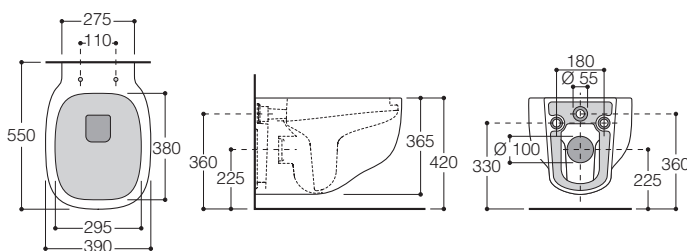

White ceramic, glossy or matt.

Wall hung bidet with single hole for tap.

- Weight: 23 kg.
- Compatible waste drain: ANBN001 chromium-plated / ANHG001 + ANDR002 stainless steel.
- Please order separately the bracket (cod. AVBF003).

L   P   H

Glossy-white .....	390	550	365	<b>QSYBSC01</b>
Matt white .....	390	550	365	<b>QSYBSB01</b>

Wall hung toilet bowl.

- Weight: 23 kg.
- Toilet seat excluded.
- Please order separately the bracket (cod. AVBF003).

L   P   H

Glossy-white .....	390	550	365	<b>QSYVSC01</b>
Matt white .....	390	550	365	<b>QSYVSB01</b>

Toilet seat.

- Thermosetting resin.
- Hinge with soft-closing mechanism.

L   P   H

Glossy-white (resin) .....	-	-	-	<b>AVHA003</b>
Matt white (resin) .....	-	-	-	<b>AVHA004</b>