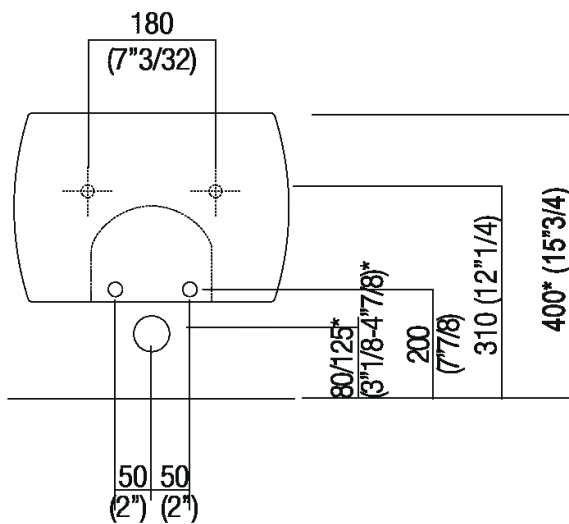

Altezza:	25.5 cm	10" inches
Larghezza:	38 cm	15" inches
Peso:	20 kg	44 lbs
Profondità :	52.8 cm	20" 3/4 inches
Confezione:	47 x 68 x 42 cm	18"4/8 x 26"6/8 x 16"4/8 inches
Peso della confezione:	23 kg	51 lbs

Materiali

-  Ceramic

Wall mounted ceramic bidet available in white or two-coloured (grey external surface RAL7021), with one tap hole; with overflow hole complete with polished stainless-steel overflow collar and fixing kit. The white version is also available with matt exterior. Designed for waste .MET0346P or .MET0562.

Altezza:	25.5 cm	10" inches
Larghezza:	38 cm	15" inches
Peso:	20 kg	44 lbs
Profondit� :	52.8 cm	20" 3/4 inches
Capacita':	7.5 l	2 gal
Confezione:	47 x 68 x 42 cm	18" 4/8 x 26" 6/8 x 16" 4/8 inches
Peso della confezione:	23 kg	51 lbs

Note: A recessed metal support AMET0315 or another compatible system is mandatory.

Main dimensions

Installation notes

***h.consigliata / advised h.**