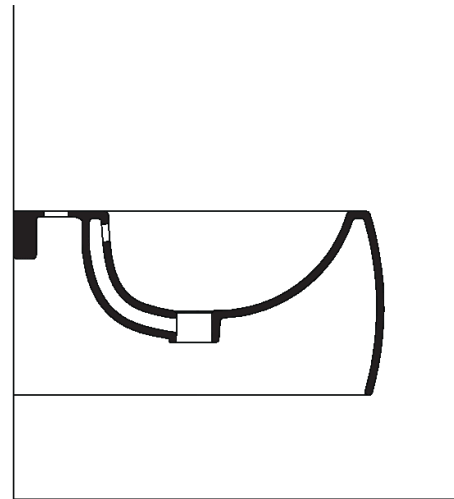

Installation notes

*h.consigliata / advised h.

Bidet
 ACER0897B_

Patricia Urquiola, 2010

Wall mounted bidet with round and streamlined shape.

Finiture

-  Matt white
-  White/dark grey
-  Glossy white
-  Green
-  Dark grey

Materiali

-  Ceramic

Wall mounted ceramic bidet available in white or two-coloured (grey external surface RAL7021), with one tap hole; with overflow hole complete with polished stainless-steel overflow collar and fixing kit. The white version is also available with matt exterior. Designed for waste .MET0346P or .MET0562.

Altezza:	25.5 cm	10" inches
Larghezza:	38 cm	15" inches
Peso:	20 kg	44 lbs
Profondit� :	52.8 cm	20" 3/4 inches
Capacita':	7.5 l	2 gal
Confezione:	47 x 68 x 42 cm	18" 4/8 x 26" 6/8 x 16" 4/8 inches
Peso della confezione:	23 kg	51 lbs

Note: A recessed metal support AMET0315 or another compatible system is mandatory.

Main dimensions

Installation notes

***h.consigliata / advised h.**