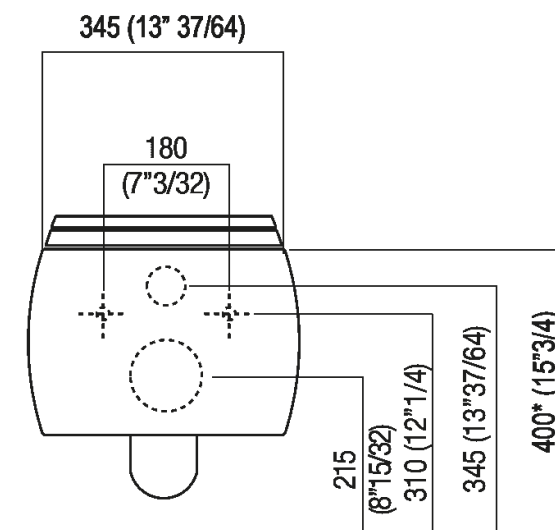

Altezza:	25.5 cm	10" inches
Larghezza:	38 cm	15" inches
Peso:	20 kg	44 lbs
Profondità :	52.8 cm	20" 3/4 inches
Confezione:	47 x 68 x 42 cm	18"4/8 x 26"6/8 x 16"4/8 inches
Peso della confezione:	23 kg	51 lbs

Note: To be used with Geberit built-in cisterns: Combifix and Duofix mod. Sigma 8 and Sigma 12. A recessed metal support AMET0315 or another compatible system is mandatory.

Main dimensions

Installation notes

Materiali

-  Ceramic

Wall mounted ceramic bidet available in white or two-coloured (grey external surface RAL7021), with one tap hole; with overflow hole complete with polished stainless-steel overflow collar and fixing kit. The white version is also available with matt exterior. Designed for waste .MET0346P or .MET0562.

Altezza:	25.5 cm	10" inches
Larghezza:	38 cm	15" inches
Peso:	20 kg	44 lbs
Profondit� :	52.8 cm	20" 3/4 inches
Capacita':	7.5 l	2 gal
Confezione:	47 x 68 x 42 cm	18" 4/8 x 26" 6/8 x 16" 4/8 inches
Peso della confezione:	23 kg	51 lbs