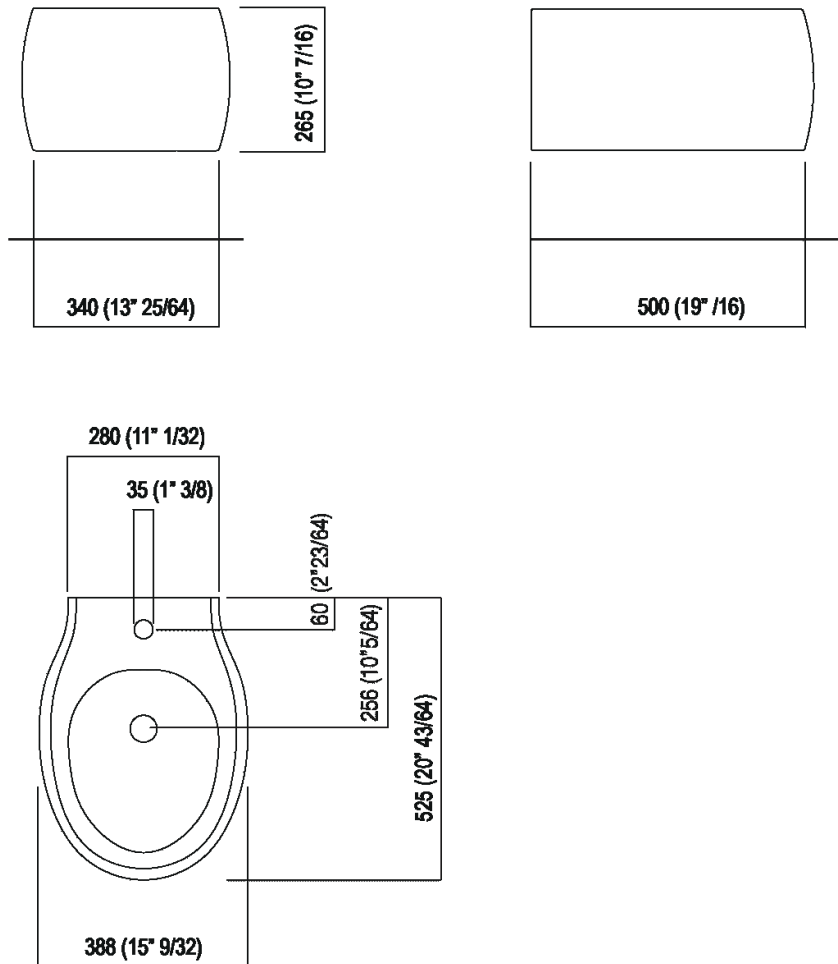

Main dimensions