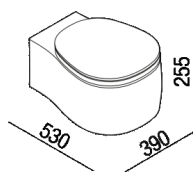

Rimless WC complete with seat with soft-closing mechanism
 ACER0895WRR_

Patricia Urquiola, 2019

Round shaped wall mounted WC.

Wall mounted rimless flushdown ceramic bowl available in white or two-coloured (with grey external surface RAL7021), with wall drainage. The white version is also available with matt exterior and matt seat. Suitable for jet flush action and flushometer valve, suitable for wall recessed or external cistern; complete with polyester seat with soft-closing mechanism with quick release. To be used with Geberit built-in cisterns: Combifix and Duofix mod. Sigma 8 and Sigma 12. Fixing kit included. It is mandatory to use the metal support bracket for built-in fixtures, AMET0315, or another compatible system.

Finiture

-  Matt white
-  White/dark grey
-  Glossy white

Materiali

-  Ceramic

Altezza:	25.5 cm	10" 3/64 inches
Larghezza:	39 cm	15" 23/64 inches
Peso:	21 kg	46 lbs
Profondità :	53 cm	20" 55/64 inches
Confezione:	47 x 68 x 42 cm	18" 4/8 x 26" 6/8 x 16" 4/8 inches
Peso della confezione:	30 kg	66 lbs

Main dimensions

Installation notes

*h.consigliata / advised h.

Bidet
 ACER0895BR_

Patricia Urquiola, 2019

Round shaped wall mounted bidet.

Finiture

-  Matt white
-  White/dark grey
-  Glossy white

Altezza:	25.5 cm	10" 3/64 inches
Larghezza:	39 cm	15" 23/64 inches
Peso:	21 kg	46 lbs
Profondità :	53 cm	20" 43/64 inches
Capacità:	7.5 l	2 gal
Confezione:	47 x 68 x 42 cm	18" 4/8 x 26" 6/8 x 16" 4/8 inches
Peso della confezione:	30 kg	66 lbs