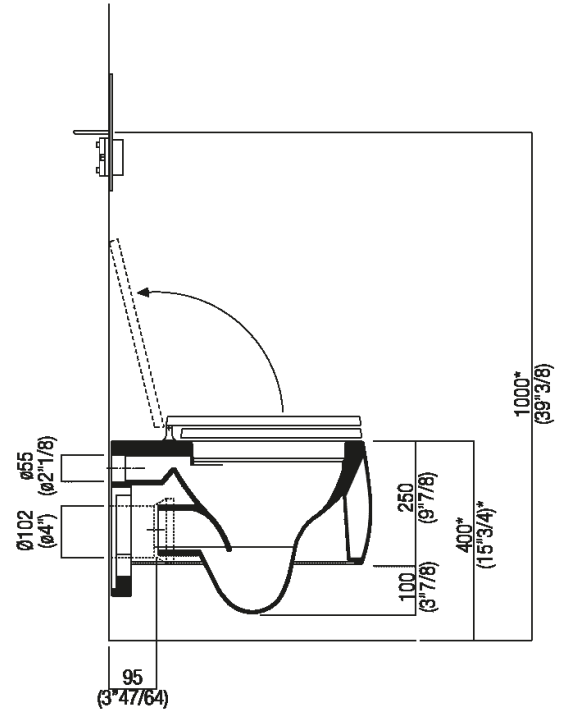

Installation notes

*h.consigliata / advised h.