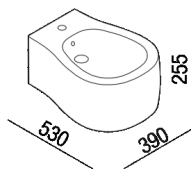

Rimless WC complete with seat with soft-closing mechanism
 ACER0895WRR_

Patricia Urquiola, 2019

Round shaped wall mounted WC.

Wall mounted rimless flushdown ceramic bowl available in white or two-coloured (with grey external surface RAL7021), with wall drainage. The white version is also available with matt exterior and matt seat. Suitable for jet flush action and flushometer valve, suitable for wall recessed or external cistern; complete with polyester seat with soft-closing mechanism with quick release. To be used with Geberit built-in cisterns: Combifix and Duofix mod. Sigma 8 and Sigma 12. Fixing kit included. It is mandatory to use the metal support bracket for built-in fixtures, AMET0315, or another compatible system.

Finiture

-  Matt white
-  White/dark grey
-  Glossy white

Materiali

-  Ceramic

Altezza:	25.5 cm	10" 3/64 inches
Larghezza:	39 cm	15" 23/64 inches
Peso:	21 kg	46 lbs
Profondità :	53 cm	20" 55/64 inches
Confezione:	47 x 68 x 42 cm	18" 4/8 x 26" 6/8 x 16" 4/8 inches
Peso della confezione:	30 kg	66 lbs

Main dimensions

Installation notes

*h.consigliata / advised h.

Bidet
 ACER0895BR_

Patricia Urquiola, 2019

Round shaped wall mounted bidet.

Finiture

-  Matt white
-  White/dark grey
-  Glossy white

Altezza:	25.5 cm	10" 3/64 inches
Larghezza:	39 cm	15" 23/64 inches
Peso:	21 kg	46 lbs
Profondità :	53 cm	20" 43/64 inches
Capacità:	7.5 l	2 gal
Confezione:	47 x 68 x 42 cm	18" 4/8 x 26" 6/8 x 16" 4/8 inches
Peso della confezione:	30 kg	66 lbs