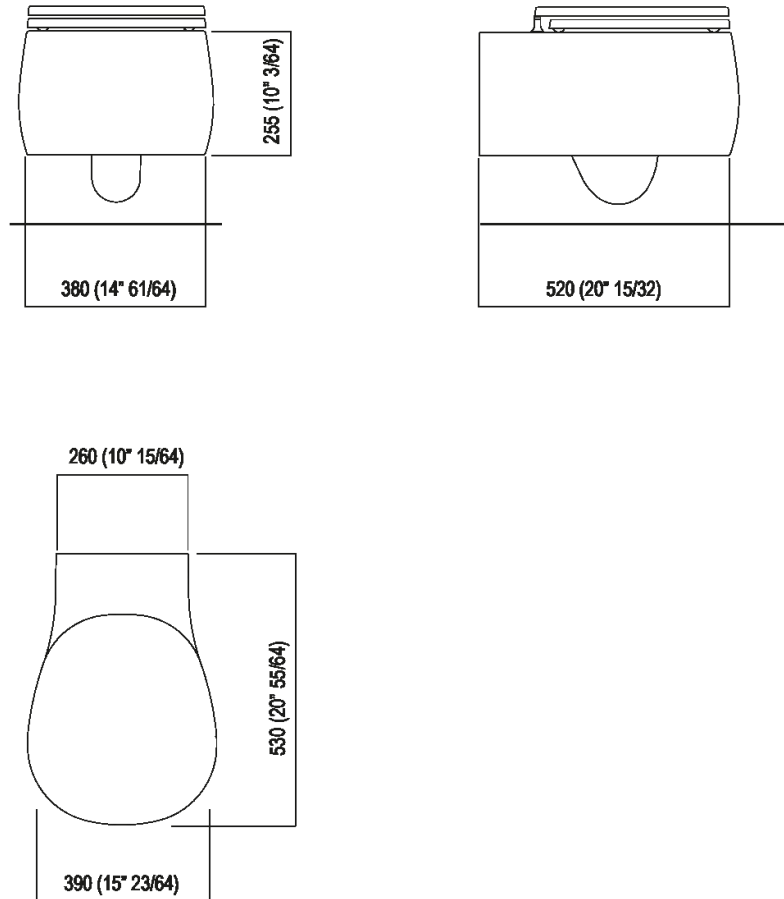

Main dimensions