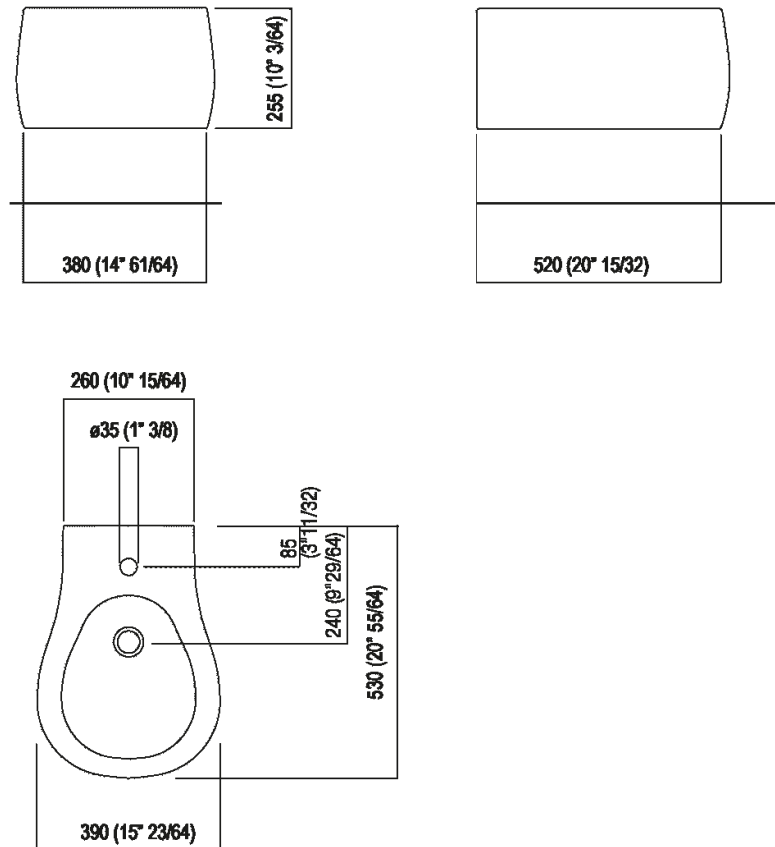

Finiture

-  Matt white
-  White/dark grey
-  Glossy white

Materiali

-  Ceramic

Altezza:	25.5 cm	10" 3/64 inches
Larghezza:	39 cm	15" 23/64 inches
Peso:	21 kg	46 lbs
Profondità :	53 cm	20" 55/64 inches
Confezione:	47 x 68 x 42 cm	18" 4/8 x 26" 6/8 x 16" 4/8 inches
Peso della confezione:	30 kg	66 lbs

Materiali

-  Ceramic

Wall mounted ceramic bidet available in white or two-coloured (with grey external surface RAL7021), with one tap hole; with overflow hole complete with polished stainless-steel overflow collar and fixing kit. The white version is also available with matt exterior. Designed to take waste .MET0346P. A recessed metal support AMET0315 or another compatible system is mandatory.

Altezza:	25.5 cm	10" 3/64 inches
Larghezza:	39 cm	15" 23/64 inches
Peso:	21 kg	46 lbs
Profondità :	53 cm	20" 43/64 inches
Capacità:	7.5 l	2 gal
Confezione:	47 x 68 x 42 cm	18" 4/8 x 26" 6/8 x 16" 4/8 inches
Peso della confezione:	30 kg	66 lbs

Main dimensions

Installation notes