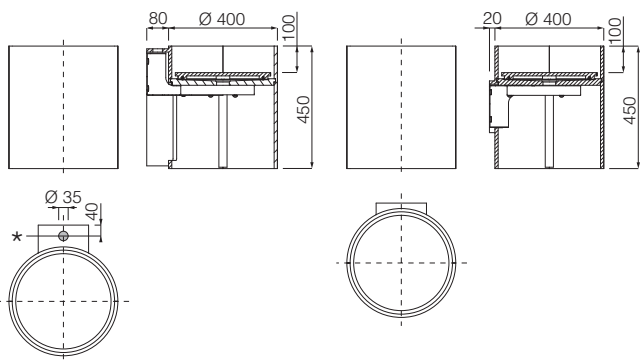

PHW CERAMILUX® - (Design Piero Lissoni)
Washbasin in Ceramilux®, without overflow.

- Optional tap hole (to be ordered separately). Compatible with single-hole mixer ONLY .
- Set of compatible waste drain + cylindrical syphon (to be ordered separately): cod. ANHH002 chromium-plated / cod. ANHR002 steel.
- Set of compatible waste drain + space-saving syphon (to be ordered separately): cod. ANHH006 white+ chromium-plated / cod. ANHR009 white+ steel.
- Certifications: USA - Canada.

L P H

Glossy-white	400	480	450	WXPHAA01
Matt white.	400	480	450	WXPHAA03

PHW - (Design Piero Lissoni)
Washbasin in Corian®, without overflow.

- Drain-hole covering insert in Corian® and stainless steel supporting bracket.
- Set of compatible waste drain + cylindrical syphon (to be ordered separately): cod. ANHH002 chromium-plated / cod. ANHR002 steel.
- Set of compatible waste drain + space-saving syphon (to be ordered separately): cod. ANHH006 white+ chromium-plated / cod. ANHR009 white+ steel.
- * = only possible tap position. Compatible with single-hole mixer ONLY .

L P H

White, without top and tap hole	400	420	450	WNPHAA01
White, with top and 1 tap hole	400	480	450	WNPHAA02