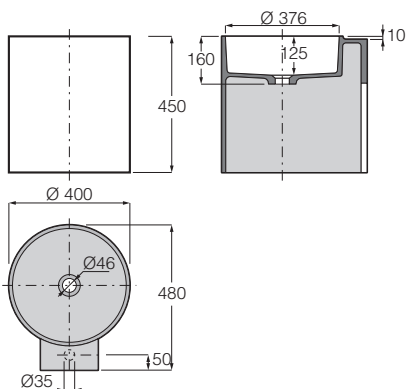

PHW CERAMILUX® - (Design Piero Lissoni)
Washbasin in Ceramilux®, without overflow.

- Optional tap hole (to be ordered separately). Compatible with single-hole mixer ONLY .
- Set of compatible waste drain + cylindrical syphon (to be ordered separately): cod. ANHH002 chromium-plated / cod. ANHR002 steel.
- Set of compatible waste drain + space-saving syphon (to be ordered separately): cod. ANHH006 white+ chromium-plated / cod. ANHR009 white+ steel.
- Certifications: USA - Canada.

L P H

Glossy-white	400	480	450	WXPHAA01
Matt white.	400	480	450	WXPHAA03

PHW - (Design Piero Lissoni)
Washbasin in Corian®, without overflow.

- Drain-hole covering insert in Corian® and stainless steel supporting bracket.
- Set of compatible waste drain + cylindrical syphon (to be ordered separately): cod. ANHH002 chromium-plated / cod. ANHR002 steel.
- Set of compatible waste drain + space-saving syphon (to be ordered separately): cod. ANHH006 white+ chromium-plated / cod. ANHR009 white+ steel.
- * = only possible tap position. Compatible with single-hole mixer ONLY .

L P H

White, without top and tap hole	400	420	450	WNPHAA01
White, with top and 1 tap hole	400	480	450	WNPHAA02