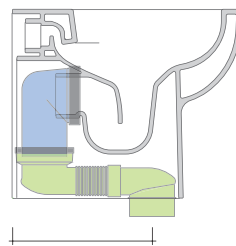

LKR90 (SET: LKR90)

da/50 a/to 80 mm

LK8010 (SET: LKR90+LKR20)

da/80 a/to 100 mm

LK1012 (SET: LKR90+LKR40)

da/100 a/to 120 mm

LK1214 (SET: LKRS+LKR40)

da/120 a/to 140 mm

LK1416 (SET: LKRS+LKR20)

da/140 a/to 160 mm

LK1618 (SET: LKRS)

da/160 a/to 180 mm

LK1820 (SET: LKRS+LKR20)

da/180 a/to 200 mm

LK2022 (SET: LKRS+LKR40)

da/200 a/to 220 mm

LK2233 (SET: LKR90+LKR33)

da/220 a/to 300* mm

WARNING: THE DRAINAGE CONNECTORS ARE NOT INCLUDED

QK217

Back to wall single-hole bidet

•WITH OVERFLOW •WITHOUT HOLE ON DEMAND

Complements: **Niagara panel bidet** (TR40)
Line taps bidet: ONE - NOKÈ - SI - FOLD
Line accessories: TWO - HOOP - NOKÈ - FOLD