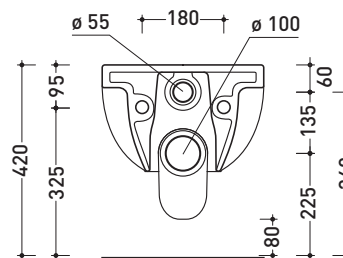

vista retro / back view

sizes in mm

Please consider a 2% tolerance on indicated measurements

CERAMIC: glossy finish

white

FLAMINIA does not recommend combining this toilet model with rapid-flow/flushometer systems or traditional high tanks