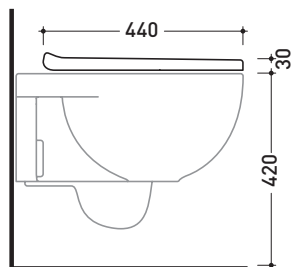

CE

art. QK118
vista zenitale / zenital view

art. QK117 - QK117G - QK117RG
vista zenitale / zenital view

art. QK116
vista zenitale / zenital view

art. QK118
vista laterale / lateral view

art. QK117 - QK117G - QK117RG
vista laterale / lateral view

art. QK116
vista laterale / lateral view

sizes in mm

THERMOSETTING: glossy finish

white

QKCW05

SLIM Soft-closing thermosetting seat&cover with **QUICK-RELEASE HINGES**

Complements: **Vaso btw Quick** (QK117)
Vaso btw Quick goclean (QK117G)
Vaso btw Quick Plus goclean (QK117RG)
Wall hung wc Quick (QK118)
Monoblock wc Quick (QK116)

Package dim. **47 x 39 x 7 cm** | Weight **2,9 kg** | Pz. Pallet n° -

CE

art. QK118
vista zenitale / zenital view

art. QK117 - QK117G - QK117RG
vista zenitale / zenital view

art. QK116
vista zenitale / zenital view