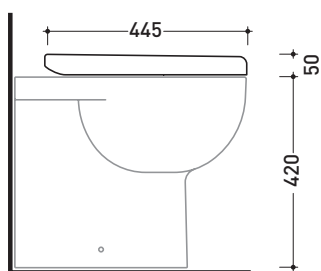

art. QK117 - QK117G - QK117RG
vista laterale / lateral view