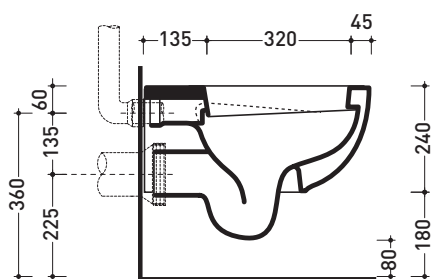

CE UNI EN 14528 - CL20 Dop-No14528

vista zenitale / zenital view

vista laterale / lateral view

sezione longitudinale / section

vista retro / back view

sizes in mm

Please consider a 2% tolerance on indicated measurements

Technical accessories: **Universal fixing bracket for wall hung wc/bidet** (41/P)

Package dim. | Weight **20,5 kg** | Pz. Pallet n° **18**

CE UNI EN 997

Dop-No997

vista zenitale / zenital view

vista laterale / lateral view