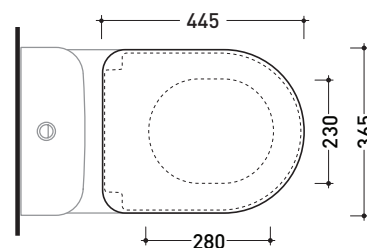

sezione longitudinale / section

SCARICO A PAVIMENTO
PREDISPOSTO DA 5 A 30 CM
ARRANGEMENT DISCHARGE
TO FLOOR FROM 5 TO 30 CM

da/from 50 a/to 300 mm

sezione longitudinale / section

sizes in mm

Please consider a 2% tolerance on indicated measurements

Package dim. **47 x 39 x 5 cm** | Weight **3,5 kg** | Pz. Pallet n° -

WHILE STOCKS LAST

CE

art. QK118
vista zenitale / zenital view

art. QK117 - QK117G - QK117RG
vista zenitale / zenital view

art. QK116
vista zenitale / zenital view

art. QK118
vista laterale / lateral view

art. QK117 - QK117G - QK117RG
vista laterale / lateral view

art. QK116
vista laterale / lateral view

sizes in mm

THERMOSETTING: glossy finish

white

QKCW07

Soft-closing thermosetting wrapping seat&cover with **QUICK-RELEASE HINGES**