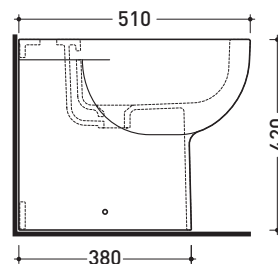

sezione longitudinale / section

SCARICO A PAVIMENTO
PREDISPOSTO DA 5 A 30 CM
ARRANGEMENT DISCHARGE
TO FLOOR FROM 5 TO 30 CM

da/from 50 a/to 300 mm

sezione longitudinale / section

sizes in mm

Please consider a 2% tolerance on indicated measurements

LK2233 (SET: LKR90+LKR33)

da/220 a/to 300* mm

WARNING: THE DRAINAGE CONNECTORS ARE NOT INCLUDED

QK217

Back to wall single-hole bidet

•WITH OVERFLOW •WITHOUT HOLE ON DEMAND

Complements: **Niagara panel bidet** (TR40)
Line taps bidet: ONE - NOKÈ - SI - FOLD
Line accessories: TWO - HOOP - NOKÈ - FOLD

CE UNI EN 14528 - CL20 Dop-No14528

vista zenitale / zenital view

vista laterale / lateral view

sezione longitudinale / section

vista retro / back view

sizes in mm

Please consider a 2% tolerance on indicated measurements