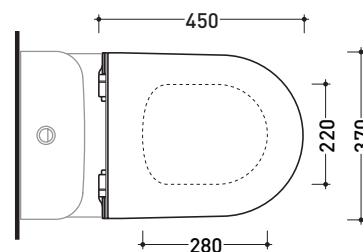

sezione longitudinale / section

SCARICO A PAVIMENTO
PREDISPOSTO DA 5 A 30 CM
ARRANGEMENT DISCHARGE
TO FLOOR FROM 5 TO 30 CM

da/from 50 a/to 300 mm

sezione longitudinale / section

sizes in mm

Please consider a 2% tolerance on indicated measurements

art. QK116
vista laterale / lateral view

sizes in mm

THERMOSETTING: glossy finish

white

QKCW05

SLIM Soft-closing thermosetting seat&cover with **QUICK-RELEASE HINGES**

Complements: **Vaso btw Quick** (QK117)
Vaso btw Quick goclean (QK117G)
Vaso btw Quick Plus goclean (QK117RG)
Wall hung wc Quick (QK118)
Monoblock wc Quick (QK116)

Package dim. **47 x 39 x 7 cm** | Weight **2,9 kg** | Pz. Pallet n° -

CE

art. QK118
vista zenitale / zenital view

art. QK117 - QK117G - QK117RG
vista zenitale / zenital view

art. QK116
vista zenitale / zenital view