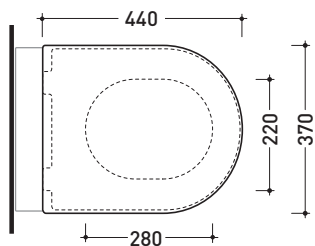

CE

art. QK118
vista zenitale / zenital view