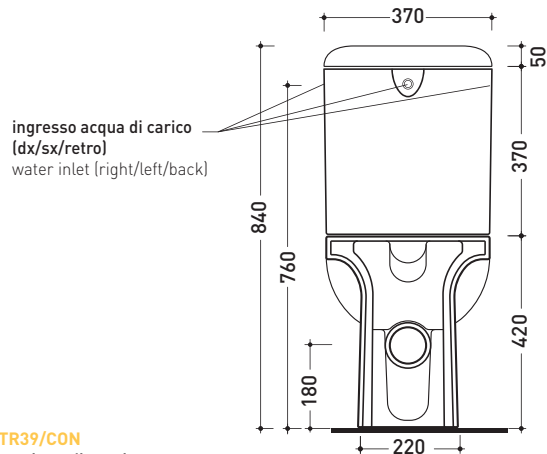

vista retro / back view

sizes in mm

Please consider a 2% tolerance on indicated measurements

CERAMIC: glossy finish

white