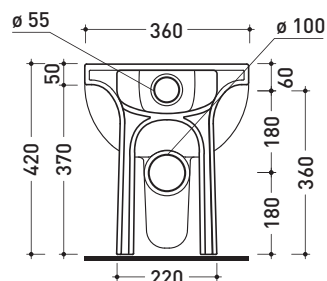

Technical accessories: **Drainage connector for floor trap** (LK/CON)
Floor fixing kit (9003)

Package dim. | Weight **24,5 kg** | Pz. Pallet n° **18**

CE UNI EN 997

Dop-No997

vista zenitale / zenital view

vista laterale / lateral view

sezione longitudinale / section

vista retro / back view

sizes in mm

Please consider a 2% tolerance on indicated measurements

CERAMIC: glossy finish

white

FLAMINIA does not recommend combining this toilet model with rapid-flow/flushometer systems or traditional high tanks

sezione longitudinale / section

SCARICO A PAVIMENTO
PREDISPOSTO DA 5 A 30 CM
ARRANGEMENT DISCHARGE
TO FLOOR FROM 5 TO 30 CM

da/from 50 a/to 300 mm

sezione longitudinale / section

sizes in mm

Please consider a 2% tolerance on indicated measurements