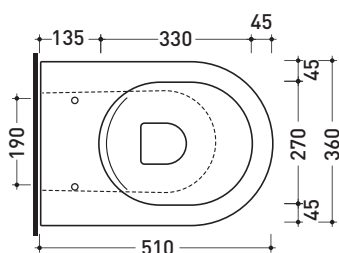

CE UNI EN 997

Dop-No997

vista zenitale / zenital view