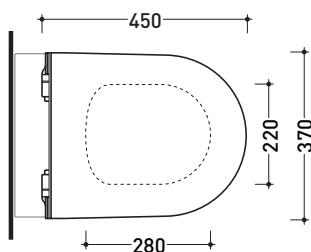

sezione longitudinale / section

SCARICO A PAVIMENTO
PREDISPOSTO DA 5 A 30 CM
ARRANGEMENT DISCHARGE
TO FLOOR FROM 5 TO 30 CM

da/from 50 a/to 300 mm

sezione longitudinale / section

sizes in mm

Please consider a 2% tolerance on indicated measurements

art. QK116
vista laterale / lateral view

sizes in mm

THERMOSETTING: glossy finish

white

QKCW05

SLIM Soft-closing thermosetting seat&cover with **QUICK-RELEASE HINGES**

Complements: **Vaso btw Quick** (QK117)
Vaso btw Quick goclean (QK117G)
Vaso btw Quick Plus goclean (QK117RG)
Wall hung wc Quick (QK118)
Monoblock wc Quick (QK116)

Package dim. **47 x 39 x 7 cm** | Weight **2,9 kg** | Pz. Pallet n° -

CE

art. QK118
vista zenitale / zenital view

art. QK117 - QK117G - QK117RG
vista zenitale / zenital view

art. QK116
vista zenitale / zenital view