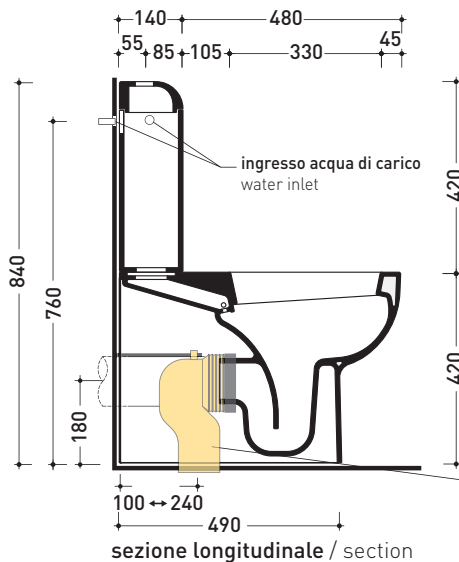

sizes in mm

Please consider a 2% tolerance on indicated measurements

CERAMIC: glossy finish

white

QK116 + QK39

Monoblock wc with s/p trap + cistern suitable for monoblock wc

Complements: **Soft-closing thermosetting wrapping seat&cover** (QKCW03)
Soft-closing thermosetting wrapping seat&cover (QKCW07)
SLIM soft-closing thermosetting seat&cover (QKCW05)
SLIM soft-closing thermosetting seat&cover (QKCW09)
Line accessories: TWO - HOOP - NOKÈ - FOLD

Technical accessories: **Drainage connector for floor trap** (TR39/CON)
Floor fixing kit (9003)
GEBERIT double flushing system (BGMB)

Package dim. wc	Weight 27,5 kg	Pz. Pallet n° 18
-----------------	-----------------------	-------------------------

Package dim. cistern	Weight 12,5 kg	Pz. Pallet n° 36
----------------------	-----------------------	-------------------------

CE UNI EN 997

Dop-No997

vista zenitale / zenital view

sezione longitudinale / section