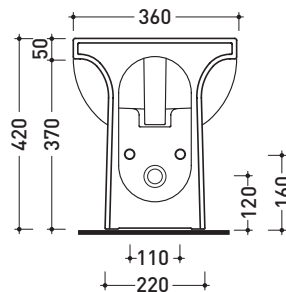

CE UNI EN 14528 - CL20 Dop-No14528

vista zenitale / zenital view

vista laterale / lateral view

sezione longitudinale / section

vista retro / back view

sizes in mm

Please consider a 2% tolerance on indicated measurements