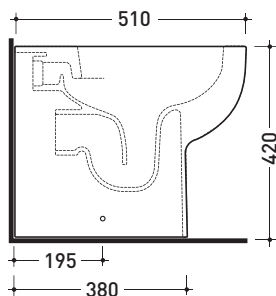

vista laterale / lateral view

sezione longitudinale / section

vista retro / back view

sizes in mm

Please consider a 2% tolerance on indicated measurements

CERAMIC: glossy finish

white

FLAMINIA does not recommend combining this toilet model with rapid-flow/flushometer systems or traditional high tanks

Technical accessories: **Floor fixing kit** (9003)

Package dim. | Weight **24,5 kg** | Pz. Pallet n° **18**

CE UNI EN 997

Dop-No997

vista zenitale / zenital view

vista laterale / lateral view

vista retro / back view

sezione longitudinale / section

art. LK1012 (LKR90+LKR40)
 connessioni di scarico
 (in dotazione)
 drainage connector
 (included in the box)

sezione longitudinale / section

sizes in mm

Please consider a 2% tolerance on indicated measurements

sezione longitudinale / section

SCARICO A PAVIMENTO
PREDISPOSTO DA 5 A 30 CM
ARRANGEMENT DISCHARGE
TO FLOOR FROM 5 TO 30 CM

da/from 50 a/to 300 mm

sezione longitudinale / section

sizes in mm

Please consider a 2% tolerance on indicated measurements