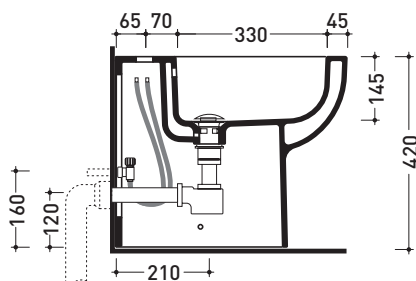

CE UNI EN 14528 - CL20 Dop-No14528

vista zenitale / zenital view

vista laterale / lateral view

sezione longitudinale / section

vista retro / back view

sizes in mm

Please consider a 2% tolerance on indicated measurements