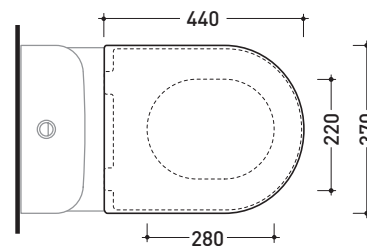

art. QK116
vista zenitale / zenital view