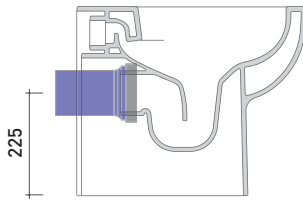

KIT SUITABLE FOR WALL TRAP

LKR00 (SET: LKR00)