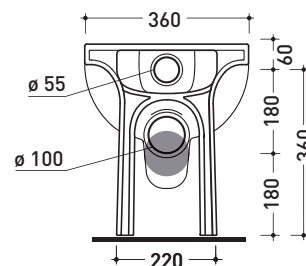

vista laterale / lateral view

sezione longitudinale / section

vista retro / back view

sizes in mm

Please consider a 2% tolerance on indicated measurements

CERAMIC: glossy finish

white

FLAMINIA does not recommend combining this toilet model with rapid-flow/flushometer systems or traditional high tanks

Technical accessories: **Floor fixing kit** (9003)

Package dim. | Weight **24,5 kg** | Pz. Pallet n° **18**

CE UNI EN 997

Dop-No997

vista zenitale / zenital view

vista laterale / lateral view

vista retro / back view

sezione longitudinale / section

art. LK1012 (LKR90+LKR40)
 connessioni di scarico
 (in dotazione)
 drainage connector
 (included in the box)

sezione longitudinale / section

sizes in mm

Please consider a 2% tolerance on indicated measurements

sezione longitudinale / section

SCARICO A PAVIMENTO
PREDISPOSTO DA 5 A 30 CM
ARRANGEMENT DISCHARGE
TO FLOOR FROM 5 TO 30 CM

da/from 50 a/to 300 mm

sezione longitudinale / section

sizes in mm

Please consider a 2% tolerance on indicated measurements