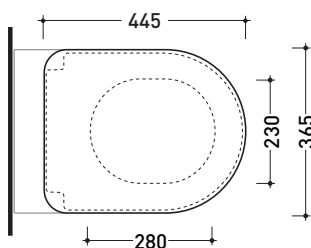

sezione longitudinale / section

SCARICO A PAVIMENTO
PREDISPOSTO DA 5 A 30 CM
ARRANGEMENT DISCHARGE
TO FLOOR FROM 5 TO 30 CM

da/from 50 a/to 300 mm

sezione longitudinale / section

sizes in mm

Please consider a 2% tolerance on indicated measurements

Package dim. **47 x 39 x 5 cm** | Weight **3,5 kg** | Pz. Pallet n° -

WHILE STOCKS LAST

CE

art. QK118
vista zenitale / zenital view

art. QK117 - QK117G - QK117RG
vista zenitale / zenital view

art. QK116
vista zenitale / zenital view

art. QK118
vista laterale / lateral view

art. QK117 - QK117G - QK117RG
vista laterale / lateral view

art. QK116
vista laterale / lateral view

sizes in mm

THERMOSETTING: glossy finish

white

QKCW07

Soft-closing thermosetting wrapping seat&cover with **QUICK-RELEASE HINGES**