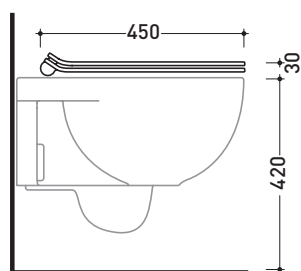

art. QK116
vista laterale / lateral view

sizes in mm

THERMOSETTING: glossy finish

white

QKCW05

SLIM Soft-closing thermosetting seat&cover with **QUICK-RELEASE HINGES**

Complements: **Vaso btw Quick** (QK117)
Vaso btw Quick goclean (QK117G)
Vaso btw Quick Plus goclean (QK117RG)
Wall hung wc Quick (QK118)
Monoblock wc Quick (QK116)

Package dim. **47 x 39 x 7 cm** | Weight **2,9 kg** | Pz. Pallet n° -

CE

art. QK118
vista zenitale / zenital view

art. QK117 - QK117G - QK117RG
vista zenitale / zenital view

art. QK116
vista zenitale / zenital view