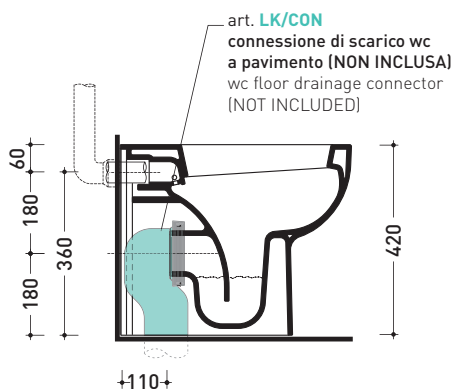

sezione longitudinale / section