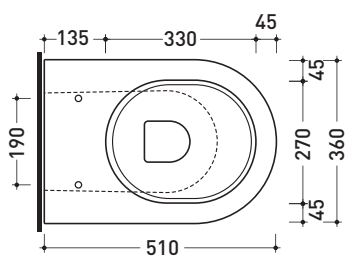

Technical accessories: **Drainage connector for floor trap** (LK/CON)
Floor fixing kit (9003)

Package dim. | Weight **24,5 kg** | Pz. Pallet n° **18**

CE UNI EN 997

Dop-No997

vista zenitale / zenital view

vista laterale / lateral view

sezione longitudinale / section

vista retro / back view

sizes in mm

Please consider a 2% tolerance on indicated measurements

CERAMIC: glossy finish

white

FLAMINIA does not recommend combining this toilet model with rapid-flow/flushometer systems or traditional high tanks

sezione longitudinale / section

SCARICO A PAVIMENTO
PREDISPOSTO DA 5 A 30 CM
ARRANGEMENT DISCHARGE
TO FLOOR FROM 5 TO 30 CM

da/from 50 a/to 300 mm

sezione longitudinale / section

sizes in mm

Please consider a 2% tolerance on indicated measurements