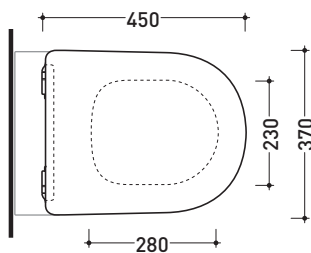

art. QK117 - QK117G - QK117RG
vista zenitale / zenital view