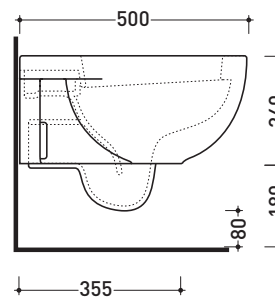

CE UNI EN 14528 - CL20 Dop-No14528

vista zenitale / zenital view

vista laterale / lateral view

sezione longitudinale / section

vista retro / back view

sizes in mm

Please consider a 2% tolerance on indicated measurements

Technical accessories: **Universal fixing bracket for wall hung wc/bidet** (41/P)

Package dim. | Weight **20,5 kg** | Pz. Pallet n° **18**

CE UNI EN 997

Dop-No997

vista zenitale / zenital view

vista laterale / lateral view

sezione longitudinale / section

vista retro / back view

sizes in mm

Please consider a 2% tolerance on indicated measurements

CERAMIC: glossy finish

white

FLAMINIA does not recommend combining this toilet model with rapid-flow/flushometer systems or traditional high tanks