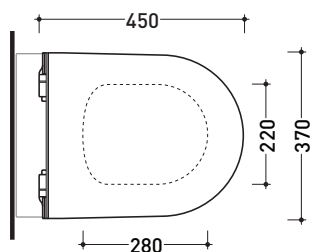

sezione longitudinale / section

SCARICO A PAVIMENTO
PREDISPOSTO DA 5 A 30 CM
ARRANGEMENT DISCHARGE
TO FLOOR FROM 5 TO 30 CM

da/from 50 a/to 300 mm

sezione longitudinale / section

sizes in mm

Please consider a 2% tolerance on indicated measurements

art. QK116
vista laterale / lateral view

sizes in mm

THERMOSETTING: glossy finish

white

QKCW05

SLIM Soft-closing thermosetting seat&cover with **QUICK-RELEASE HINGES**

Complements: **Vaso btw Quick** (QK117)
Vaso btw Quick goclean (QK117G)
Vaso btw Quick Plus goclean (QK117RG)
Wall hung wc Quick (QK118)
Monoblock wc Quick (QK116)

Package dim. **47 x 39 x 7 cm** | Weight **2,9 kg** | Pz. Pallet n° -

CE

art. QK118
vista zenitale / zenital view

art. QK117 - QK117G - QK117RG
vista zenitale / zenital view

art. QK116
vista zenitale / zenital view