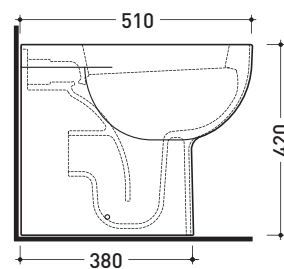

Technical accessories: **Drainage connector for floor trap** (LK/CON)
Floor fixing kit (9003)

Package dim. | Weight **24,5 kg** | Pz. Pallet n° **18**

CE UNI EN 997

Dop-No997

vista zenitale / zenital view

vista laterale / lateral view

sezione longitudinale / section

vista retro / back view

sizes in mm

Please consider a 2% tolerance on indicated measurements

CERAMIC: glossy finish

white

FLAMINIA does not recommend combining this toilet model with rapid-flow/flushometer systems or traditional high tanks

sezione longitudinale / section

art. LK1012 (LKR90+LKR40)
 connessioni di scarico
 (in dotazione)
 drainage connector
 (included in the box)

sezione longitudinale / section

sizes in mm

Please consider a 2% tolerance on indicated measurements

sezione longitudinale / section

SCARICO A PAVIMENTO
PREDISPOSTO DA 5 A 30 CM
ARRANGEMENT DISCHARGE
TO FLOOR FROM 5 TO 30 CM

da/from 50 a/to 300 mm

sezione longitudinale / section

sizes in mm

Please consider a 2% tolerance on indicated measurements