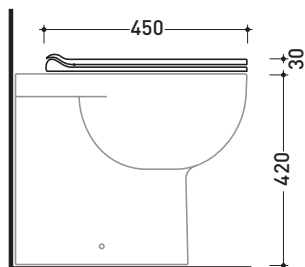

Package dim. **47 x 39 x 7 cm** | Weight **2,9 kg** | Pz. Pallet n° -

CE

art. QK118
vista zenitale / zenital view

art. QK117 - QK117G - QK117RG
vista zenitale / zenital view

art. QK116
vista zenitale / zenital view

AVAILABLE FORM JUNE 2020

CE

art. QK118
vista zenitale / zenital view

art. QK117 - QK117G - QK117RG
vista zenitale / zenital view

art. QK116
vista zenitale / zenital view

art. QK118
vista laterale / lateral view