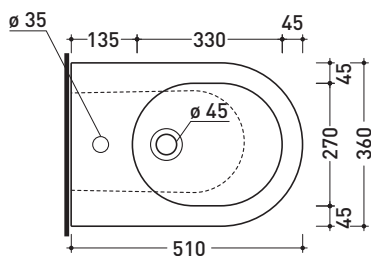

CE UNI EN 14528 - CL20 Dop-No14528

vista zenitale / zenital view

vista laterale / lateral view

sezione longitudinale / section

vista retro / back view

sizes in mm

Please consider a 2% tolerance on indicated measurements