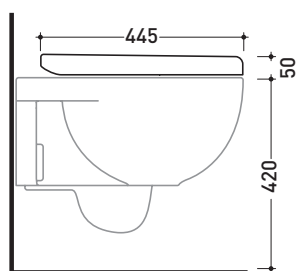

Package dim. **47 x 39 x 5 cm** | Weight **3,5 kg** | Pz. Pallet n° -

WHILE STOCKS LAST

CE

art. QK118
vista zenitale / zenital view

art. QK117 - QK117G - QK117RG
vista zenitale / zenital view

art. QK116
vista zenitale / zenital view