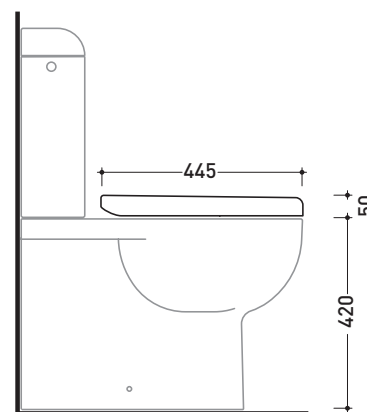

art. QK116
vista laterale / lateral view

sizes in mm

THERMOSETTING: glossy finish

white