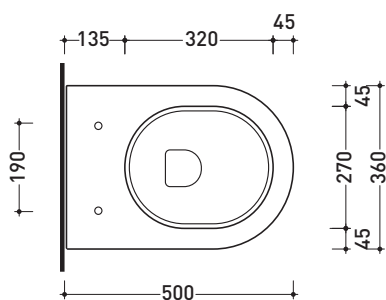

CE UNI EN 14528 - CL20 Dop-No14528

vista zenitale / zenital view

vista laterale / lateral view

sezione longitudinale / section

vista retro / back view

sizes in mm

Please consider a 2% tolerance on indicated measurements

Technical accessories: **Universal fixing bracket for wall hung wc/bidet** (41/P)

Package dim. | Weight **20,5 kg** | Pz. Pallet n° **18**

CE UNI EN 997

Dop-No997

vista zenitale / zenital view

vista laterale / lateral view