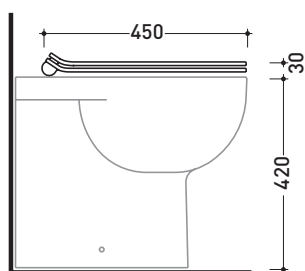

art. QK117 - QK117G - QK117RG
vista laterale / lateral view