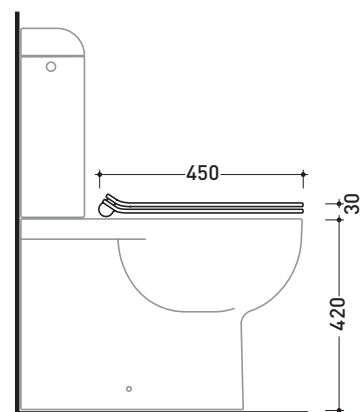

art. QK116
vista laterale / lateral view

sizes in mm

THERMOSETTING: glossy finish

white