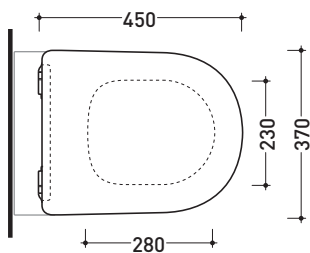

CE

art. QK118
vista zenitale / zenital view