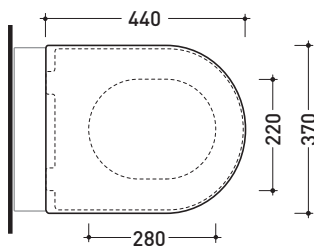

art. QK117 - QK117G - QK117RG
vista zenitale / zenital view