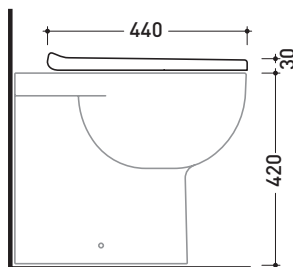

Package dim. **47 x 39 x 5 cm** | Weight **3,5 kg** | Pz. Pallet n° -

WHILE STOCKS LAST

CE

art. QK118
vista zenitale / zenital view

art. QK117 - QK117G - QK117RG
vista zenitale / zenital view

art. QK116
vista zenitale / zenital view

CE

art. QK118
vista zenitale / zenital view

art. QK117 - QK117G - QK117RG
vista zenitale / zenital view

art. QK116
vista zenitale / zenital view

art. QK118
vista laterale / lateral view

art. QK117 - QK117G - QK117RG
vista laterale / lateral view

art. QK116
vista laterale / lateral view

sizes in mm

THERMOSETTING: glossy finish

white

QKCW05

SLIM Soft-closing thermosetting seat&cover with **QUICK-RELEASE HINGES**

Complements: **Vaso btw Quick** (QK117)
Vaso btw Quick goclean (QK117G)
Vaso btw Quick Plus goclean (QK117RG)
Wall hung wc Quick (QK118)
Monoblock wc Quick (QK116)

Package dim. **47 x 39 x 7 cm** | Weight **2,9 kg** | Pz. Pallet n° -

CE

art. QK118
vista zenitale / zenital view

art. QK117 - QK117G - QK117RG
vista zenitale / zenital view

art. QK116
vista zenitale / zenital view