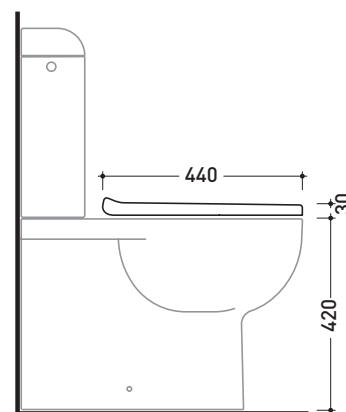

Package dim. **47 x 39 x 5 cm** | Weight **3,5 kg** | Pz. Pallet n° -

WHILE STOCKS LAST

CE

art. QK118
vista zenitale / zenital view

art. QK117 - QK117G - QK117RG
vista zenitale / zenital view

art. QK116
vista zenitale / zenital view

CE

art. QK118
vista zenitale / zenital view

art. QK117 - QK117G - QK117RG
vista zenitale / zenital view

art. QK116
vista zenitale / zenital view

art. QK118
vista laterale / lateral view

art. QK117 - QK117G - QK117RG
vista laterale / lateral view

art. QK116
vista laterale / lateral view

sizes in mm

THERMOSETTING: glossy finish

white

QKCW05

SLIM Soft-closing thermosetting seat&cover with **QUICK-RELEASE HINGES**

Complements: **Vaso btw Quick** (QK117)
Vaso btw Quick goclean (QK117G)
Vaso btw Quick Plus goclean (QK117RG)
Wall hung wc Quick (QK118)
Monoblock wc Quick (QK116)

Package dim. **47 x 39 x 7 cm** | Weight **2,9 kg** | Pz. Pallet n° -

CE

art. QK118
vista zenitale / zenital view

art. QK117 - QK117G - QK117RG
vista zenitale / zenital view

art. QK116
vista zenitale / zenital view