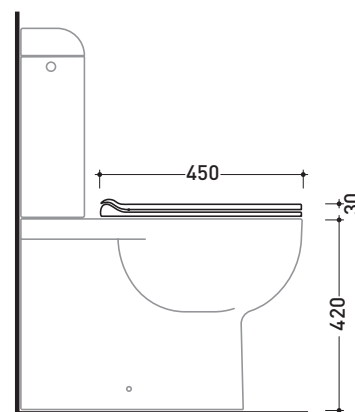

art. QK116
vista laterale / lateral view

sizes in mm

THERMOSETTING: glossy finish

white