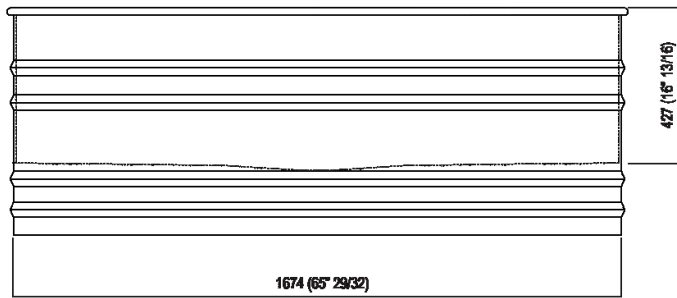

Height:	63.5 cm	25" inches
Length:	171 cm	67" 3/8 inches
Weight:	85 kg	187 lbs
Depth:	72.6 cm	28" 5/8 inches
Capacity:	370 l	98 gal
Packaging:	87 x 185 x 70 cm	34" 2/8 x 72" 7/8 x 27" 4/8 inches
Total weight:	115 kg	254 lbs

Main dimensions

Drain pipe position

Dimensions for wall mounted taps

	A*	B**
FEZ (ARUB050000L, ARUB051000L, ARUB150000C, ARUB151000C, ARUB1089S, ARUB190000C, ARUB191000C, ARUB1091S)	730 (28' 47/64)	-
MEMORY (ARUB1076S, ARUB1077S, ARUB1040S)	730 (28' 47/64)	-
SQUARE (ARUB0932N, ARUB0933N, ARUB1117)	-	730 (28' 47/64)
SEN (ASEN0912V)	-	780 (30' 45/64)

* inserisce gruppo / axial distance for tap
 ** filo inferiore gruppo / Tap's lower edge

Dimensions for freestanding spouts

	A	B	C	D
FEZ (ARUB140, RAUB145, ARUB170N)	80 (3*1/8)	170 (6*11/16)	540 (21*17/64)	1025 (40*23/64)
MEMORY (ARUB1078, ARUB1072, ARUB1033)	80 (3*1/8)	170 (6*11/16)	540 (21*17/64)	1025 (40*23/64)
SQUARE (ARUB0961L, ARUB0934L, ARUB0935NL, ARUB0936NL, ARUB0952L, ARUB1024N, ARUB1112, ARUB1115)	80 (3*1/8)	140 (5*33/64)	520 (20*15/32)	1005 (39*19/16)
SEN (ASEN0911)	80 (3*1/8)	140 (5*33/64)	520 (20*15/32)	1005 (39*19/16)