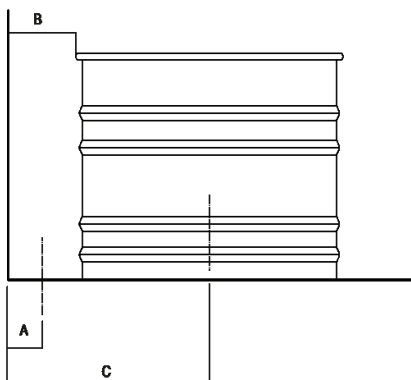

Height:	63.5 cm	25" inches
Length:	171 cm	67" 3/8 inches
Weight:	85 kg	187 lbs
Depth:	72.6 cm	28" 5/8 inches
Capacity:	370 l	98 gal
Packaging:	87 x 185 x 70 cm	34" 2/8 x 72" 7/8 x 27" 4/8 inches
Total weight:	115 kg	254 lbs

Main dimensions

Drain pipe position

Dimensions for wall mounted taps

	A*	B**
FEZ (ARUB050000L, ARUB051000L, ARUB150000C, ARUB151000C, ARUB1089S, ARUB190000C, ARUB191000C, ARUB1091S)	730 (28' 47/64)	-
MEMORY (ARUB1076S, ARUB1077S, ARUB1040S)	730 (28' 47/64)	-
SQUARE (ARUB0932N, ARUB0933N, ARUB1117)	-	730 (28' 47/64)
SEN (ASEN0912V)	-	780 (30' 45/64)

* inserisce gruppo / axial distance for tap
 ** filo inferiore gruppo / Tap's lower edge

Dimensions for freestanding spouts

	A	B	C	D
FEZ (ARUB140, RAUB145, ARUB170N)	80 (3*1/8)	170 (6*11/16)	540 (21*17/64)	1025 (40*23/64)
MEMORY (ARUB1078, ARUB1072, ARUB1033)	80 (3*1/8)	170 (6*11/16)	540 (21*17/64)	1025 (40*23/64)
SQUARE (ARUB0961L, ARUB0934L, ARUB0935NL, ARUB0936NL, ARUB0952L, ARUB1024N, ARUB1112, ARUB1115)	80 (3*1/8)	140 (5*33/64)	520 (20*15/32)	1005 (39*19/16)
SEN (ASEN0911)	80 (3*1/8)	140 (5*33/64)	520 (20*15/32)	1005 (39*19/16)

Oval bathtub in stainless steel painted white (RAL9003) with dark grey (RAL7021) or light grey (RAL7044) exterior. With external overflow system painted white. Available in two measures: Vieques (cm 171, h cm 62,5 - 67" 3/8, h 24" 5/8) and Vieques XS (cm 155, h cm 67,5 - 59" 1/2, h 26" 5/8). Backrest and shelf in iroko wood available as accessories, to be installed on bathtub edge. The two-coloured model can be made in a colour chosen by the client, price to be calculated. Both version complete with trap .MET0433WU with white cap.