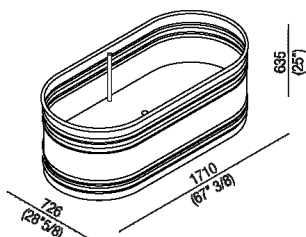

Bathtub
AVAS0911E_

Patricia Urquiola, 2018

Freestanding washbasin in stainless steel for an ideal featuring in out ambiances.

Finishes

- White/dark grey
- White/light grey
- White

Materials

- Stainless steel

Oval bathtub in stainless steel painted white (RAL9003) with dark grey (RAL7021) or light grey (RAL7044) exterior. With external overflow system painted white. Available in two measures: Vieques (cm 171, h cm 62,5 - 67" 3/8, h 24" 5/8) and Vieques XS (cm 155, h cm 67,5 - 59" 1/2, h 26" 5/8). Backrest and shelf in iroko wood available as accessories, to be installed on bathtub edge. The two-coloured model can be made in a colour chosen by the client, price to be calculated. Both version complete with trap .MET0433WU with white cap.

Height:	63.5 cm	25" inches
Length:	171 cm	67" 3/8 inches
Weight:	85 kg	187 lbs
Depth:	72.6 cm	28" 5/8 inches
Capacity:	370 l	98 gal
Packaging:	87 x 185 x 70 cm	34" 2/8 x 72" 7/8 x 27" 4/8 inches
Total weight:	115 kg	254 lbs