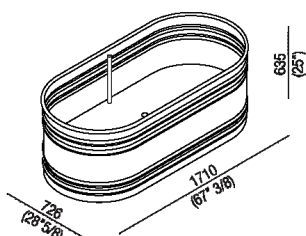

Bathtub
AVAS0911_

Patricia Urquiola, 2008

Steel free-standing bathtub, restyling of the old-fashioned baths.

Finishes

- White
- White/dark grey
- White/light grey

Materials

- Steel

Oval steel bathtub painted white (RAL9003) with dark grey (RAL7021) or light grey (RAL7044) exterior. With external overflow system painted white. Backrest and shelf in iroko wood available as accessories, to be installed on bathtub edge. The two-coloured model can be made in a colour chosen by the client, price to be calculated. The bath must be fitted with waste trap .MET0433WU (.MET0434 for bathtubs on display).

Height:	63.5 cm	25" inches
Length:	171 cm	67" 3/8 inches
Weight:	85 kg	187 lbs
Depth:	72.6 cm	28" 5/8 inches
Capacity:	370 l	98 gal
Packaging:	87 x 185 x 70 cm	34" 2/8 x 72" 7/8 x 27" 4/8 inches
Total weight:	115 kg	254 lbs