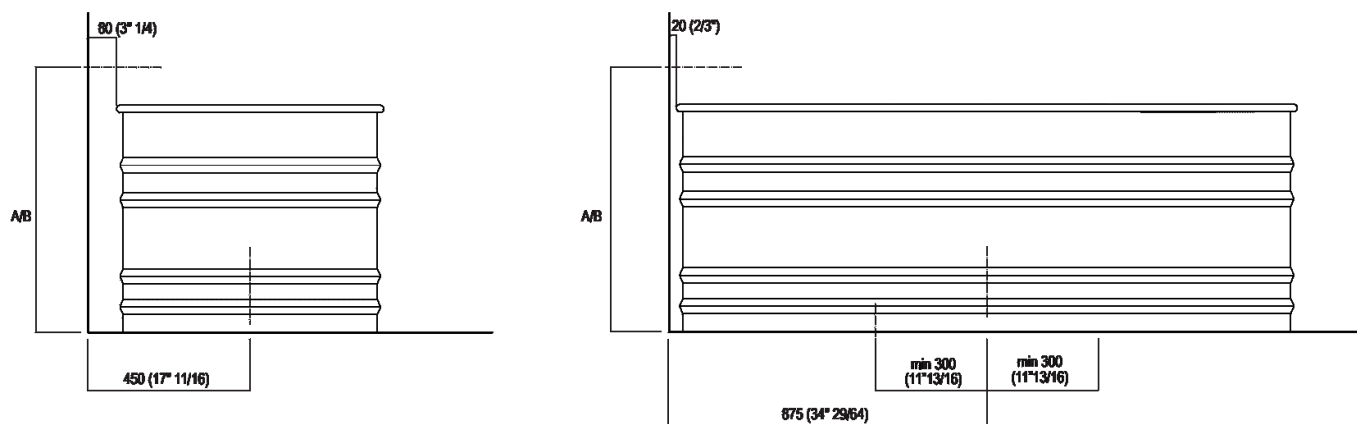

Height:	63.5 cm	25" inches
Length:	171 cm	67" 3/8 inches
Weight:	85 kg	187 lbs
Depth:	72.6 cm	28" 5/8 inches
Capacity:	370 l	98 gal
Packaging:	87 x 185 x 70 cm	34" 2/8 x 72" 7/8 x 27" 4/8 inches
Total weight:	115 kg	254 lbs

Main dimensions

Drain pipe position

Dimensions for wall mounted taps

	A*	B**
FEZ (ARUB050000L, ARUB051000L, ARUB150000C, ARUB151000C, ARUB1089S, ARUB190000C, ARUB191000C, ARUB1091S)	730 (28' 47/64)	-
MEMORY (ARUB1076S, ARUB1077S, ARUB1040S)	730 (28' 47/64)	-
SQUARE (ARUB0932N, ARUB0933N, ARUB1117)	-	730 (28' 47/64)
SEN (ASEN0912V)	-	780 (30' 45/64)

* inserisce gruppo / axial distance for tap
 ** filo inferiore gruppo / Tap's lower edge

Dimensions for freestanding spouts

	A	B	C	D
FEZ (ARUB140, RAUB145, ARUB170N)	80 (3*1/8)	170 (6*11/16)	540 (21*17/64)	1025 (40*23/64)
MEMORY (ARUB1078, ARUB1072, ARUB1033)	80 (3*1/8)	170 (6*11/16)	540 (21*17/64)	1025 (40*23/64)
SQUARE (ARUB0961L, ARUB0934L, ARUB0935NL, ARUB0936NL, ARUB0952L, ARUB1024N, ARUB1112, ARUB1115)	80 (3*1/8)	140 (5*33/64)	520 (20*15/32)	1005 (39*19/16)
SEN (ASEN0911)	80 (3*1/8)	140 (5*33/64)	520 (20*15/32)	1005 (39*19/16)