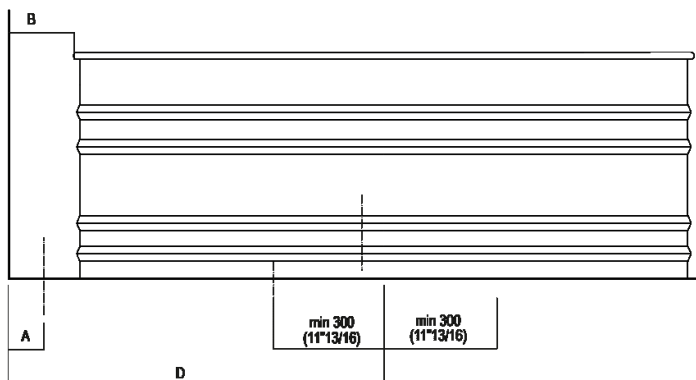

Height:	63.5 cm	25" inches
Length:	171 cm	67" 3/8 inches
Weight:	85 kg	187 lbs
Depth:	72.6 cm	28" 5/8 inches
Capacity:	370 l	98 gal
Packaging:	87 x 185 x 70 cm	34" 2/8 x 72" 7/8 x 27" 4/8 inches
Total weight:	115 kg	254 lbs

Main dimensions

Drain pipe position

Dimensions for wall mounted taps

	A*	B**
FEZ (ARUB050000L, ARUB051000L, ARUB150000C, ARUB151000C, ARUB1089S, ARUB190000C, ARUB191000C, ARUB1091S)	730 (28' 47/64)	-
MEMORY (ARUB1076S, ARUB1077S, ARUB1040S)	730 (28' 47/64)	-
SQUARE (ARUB0932N, ARUB0933N, ARUB1117)	-	730 (28' 47/64)
SEN (ASEN0912V)	-	780 (30' 45/64)

* inserisce gruppo / axial distance for tap
 ** filo inferiore gruppo / Tap's lower edge

Dimensions for freestanding spouts

	A	B	C	D
FEZ (ARUB140, RAUB145, ARUB170N)	80 (3*1/8)	170 (6*11/16)	540 (21*17/64)	1025 (40*23/64)
MEMORY (ARUB1078, ARUB1072, ARUB1033)	80 (3*1/8)	170 (6*11/16)	540 (21*17/64)	1025 (40*23/64)
SQUARE (ARUB0961L, ARUB0934L, ARUB0935NL, ARUB0936NL, ARUB0952L, ARUB1024N, ARUB1112, ARUB1115)	80 (3*1/8)	140 (5*33/64)	520 (20*15/32)	1005 (39*19/16)
SEN (ASEN0911)	80 (3*1/8)	140 (5*33/64)	520 (20*15/32)	1005 (39*19/16)