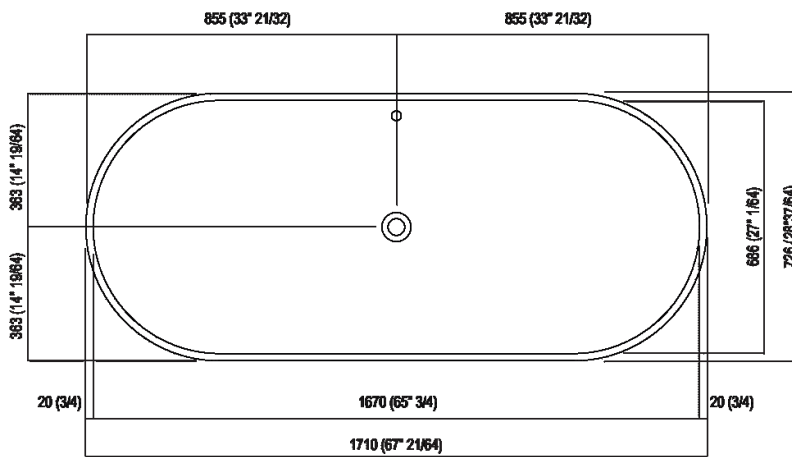

Main dimensions