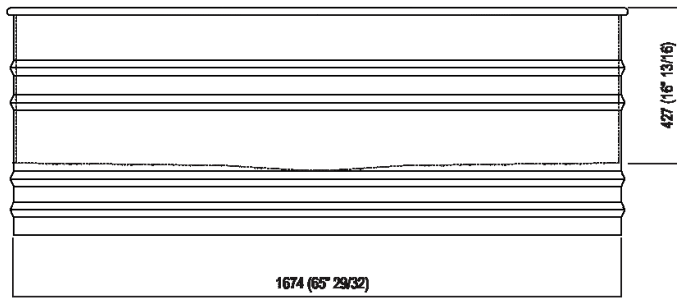

Main dimensions