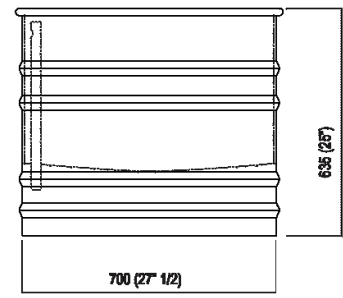

Height:	63.5 cm	25" inches
Length:	171 cm	67" 3/8 inches
Weight:	85 kg	187 lbs
Depth:	72.6 cm	28" 5/8 inches
Capacity:	370 l	98 gal
Packaging:	87 x 185 x 70 cm	34" 2/8 x 72" 7/8 x 27" 4/8 inches
Total weight:	115 kg	254 lbs

Main dimensions

Drain pipe position

Dimensions for wall mounted taps

	A*	B**
FEZ (ARUB050000L, ARUB051000L, ARUB150000C, ARUB151000C, ARUB1089S, ARUB190000C, ARUB191000C, ARUB1091S)	730 (28' 47/64)	-
MEMORY (ARUB1076S, ARUB1077S, ARUB1040S)	730 (28' 47/64)	-
SQUARE (ARUB0932N, ARUB0933N, ARUB1117)	-	730 (28' 47/64)
SEN (ASEN0912V)	-	780 (30' 45/64)

* inserisce gruppo / axial distance for tap
 ** filo inferiore gruppo / Tap's lower edge

Dimensions for freestanding spouts

	A	B	C	D
FEZ (ARUB140, RAUB145, ARUB170N)	80 (3*1/8)	170 (6*11/16)	540 (21*17/64)	1025 (40*23/64)
MEMORY (ARUB1078, ARUB1072, ARUB1033)	80 (3*1/8)	170 (6*11/16)	540 (21*17/64)	1025 (40*23/64)
SQUARE (ARUB0961L, ARUB0934L, ARUB0935NL, ARUB0936NL, ARUB0952L, ARUB1024N, ARUB1112, ARUB1115)	80 (3*1/8)	140 (5*33/64)	520 (20*15/32)	1005 (39*19/16)
SEN (ASEN0911)	80 (3*1/8)	140 (5*33/64)	520 (20*15/32)	1005 (39*19/16)