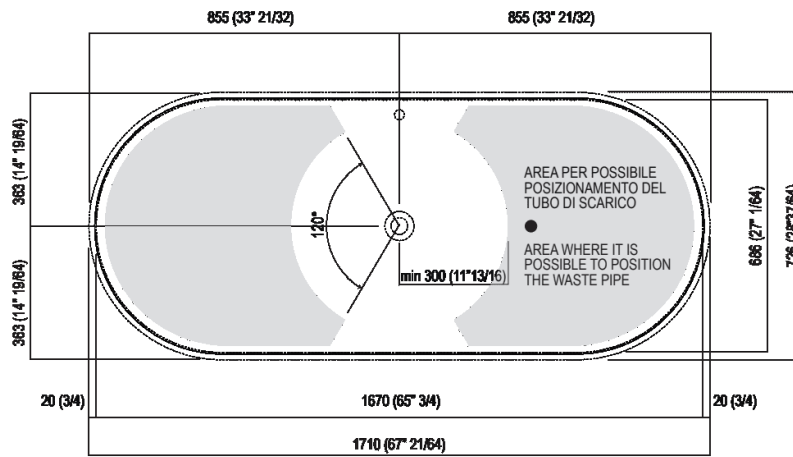

Height:	63.5 cm	25" inches
Length:	171 cm	67" 3/8 inches
Weight:	85 kg	187 lbs
Depth:	72.6 cm	28" 5/8 inches
Capacity:	370 l	98 gal
Packaging:	87 x 185 x 70 cm	34" 2/8 x 72" 7/8 x 27" 4/8 inches
Total weight:	115 kg	254 lbs

Main dimensions

Drain pipe position

Dimensions for wall mounted taps

	A*	B**
FEZ (ARUB050000L, ARUB051000L, ARUB150000C, ARUB151000C, ARUB1089S, ARUB190000C, ARUB191000C, ARUB1091S)	730 (28' 47/64)	-
MEMORY (ARUB1076S, ARUB1077S, ARUB1040S)	730 (28' 47/64)	-
SQUARE (ARUB0932N, ARUB0933N, ARUB1117)	-	730 (28' 47/64)
SEN (ASEN0912V)	-	780 (30' 45/64)

* inserisce gruppo / axial distance for tap
 ** filo inferiore gruppo / Tap's lower edge

Dimensions for freestanding spouts

	A	B	C	D
FEZ (ARUB140, RAUB145, ARUB170N)	80 (3*1/8)	170 (6*11/16)	540 (21*17/64)	1025 (40*23/64)
MEMORY (ARUB1078, ARUB1072, ARUB1033)	80 (3*1/8)	170 (6*11/16)	540 (21*17/64)	1025 (40*23/64)
SQUARE (ARUB0961L, ARUB0934L, ARUB0935NL, ARUB0936NL, ARUB0952L, ARUB1024N, ARUB1112, ARUB1115)	80 (3*1/8)	140 (5*33/64)	520 (20*15/32)	1005 (39*19/16)
SEN (ASEN0911)	80 (3*1/8)	140 (5*33/64)	520 (20*15/32)	1005 (39*19/16)