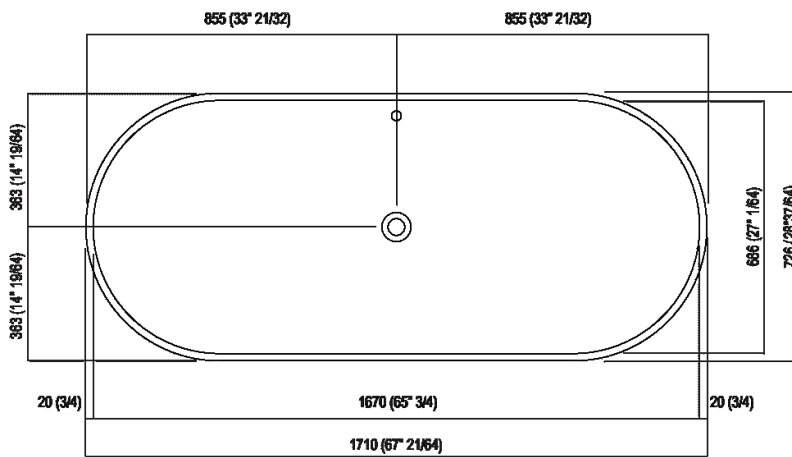

Height:	63.5 cm	25" inches
Length:	171 cm	67" 3/8 inches
Weight:	85 kg	187 lbs
Depth:	72.6 cm	28" 5/8 inches
Capacity:	370 l	98 gal
Packaging:	87 x 185 x 70 cm	34" 2/8 x 72" 7/8 x 27" 4/8 inches
Total weight:	115 kg	254 lbs

Main dimensions

Drain pipe position

Dimensions for wall mounted taps

	A*	B**
FEZ (ARUB050000L, ARUB051000L, ARUB150000C, ARUB151000C, ARUB1089S, ARUB190000C, ARUB191000C, ARUB1091S)	730 (28' 47/64)	-
MEMORY (ARUB1076S, ARUB1077S, ARUB1040S)	730 (28' 47/64)	-
SQUARE (ARUB0932N, ARUB0933N, ARUB1117)	-	730 (28' 47/64)
SEN (ASEN0912V)	-	780 (30' 45/64)

* inserisce gruppo / axial distance for tap
 ** filo inferiore gruppo / Tap's lower edge

Dimensions for freestanding spouts

	A	B	C	D
FEZ (ARUB140, RAUB145, ARUB170N)	80 (3*1/8)	170 (6*11/16)	540 (21*17/64)	1025 (40*23/64)
MEMORY (ARUB1078, ARUB1072, ARUB1033)	80 (3*1/8)	170 (6*11/16)	540 (21*17/64)	1025 (40*23/64)
SQUARE (ARUB0961L, ARUB0934L, ARUB0935NL, ARUB0936NL, ARUB0952L, ARUB1024N, ARUB1112, ARUB1115)	80 (3*1/8)	140 (5*33/64)	520 (20*15/32)	1005 (39*19/16)
SEN (ASEN0911)	80 (3*1/8)	140 (5*33/64)	520 (20*15/32)	1005 (39*19/16)