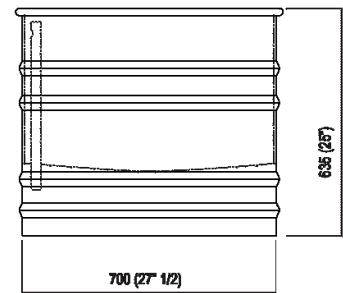

Main dimensions