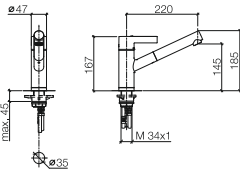

Strainer waste with control handle

For details and miscellaneous, see page 111

polished chrome	10 712 970-00
platinum matt	10 712 970-06
platinum	10 712 970-08
brushed Durabronz	10 712 970-28
Dark Platinum matt	10 712 970-99

33 840 760