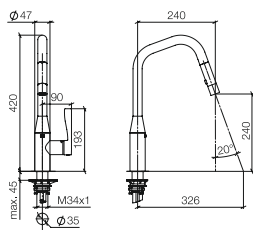

Single-lever mixer Pull-down Sieger Design

33 875 895

Sync **Single-lever mixer Pull-down with spray function**

- 240 mm projection
- pivotable spout 360°
- laminar and spray flow
- 1800 mm metal shower hose
- sprayface with anti-scaling system
- max. flow 10.4 l/min at 3 bar flow pressure
- lead-free

Intrinsic protection against back flow.

polished chrome	33 875 895-00
platinum matt	33 875 895-06
platinum	33 875 895-08
brushed Durabrass	33 875 895-28
Dark Brass matt	33 875 895-16
Dark Bronze matt	33 875 895-17
Dark Platinum matt	33 875 895-99

Recommended miscellaneous

Dispenser without rosette

For details and miscellaneous, see page 113

polished chrome	82 424 970-00
platinum matt	82 424 970-06
platinum	82 424 970-08
brushed Durabrass	82 424 970-28
Dark Brass matt	82 424 970-16
Dark Bronze matt	82 424 970-17
Dark Platinum matt	82 424 970-99

Recommended miscellaneous

Strainer waste with control handle

For details and miscellaneous, see page 111

polished chrome	10 712 970-00
platinum matt	10 712 970-06
platinum	10 712 970-08
brushed Durabrass	10 712 970-28
Dark Brass matt	10 712 970-16
Dark Bronze matt	10 712 970-17
Dark Platinum matt	10 712 970-99

33 870 895

Sync **Single-lever mixer Pull-down with spray function**

- 240 mm projection
- pivotable spout 360°
- laminar and spray flow
- 1800 mm metal shower hose
- sprayface with anti-scaling system
- max. flow 10.4 l/min at 3 bar flow pressure
- lead-free

Intrinsic protection against back flow.

polished chrome	33 870 895-00
platinum matt	33 870 895-06
platinum	33 870 895-08
brushed Durabrass	33 870 895-28
Dark Brass matt	33 870 895-16
Dark Bronze matt	33 870 895-17
Dark Platinum matt	33 870 895-99

Recommended miscellaneous

Dispenser without rosette

For details and miscellaneous, see page 113