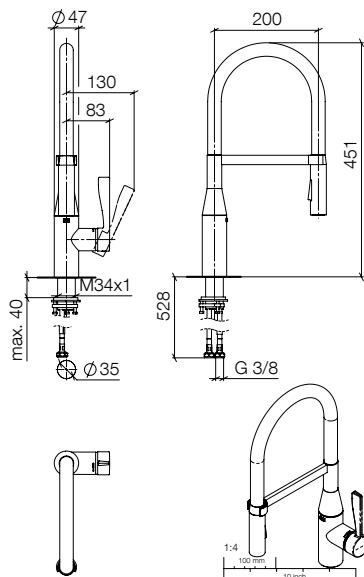

Single-lever mixer Profi Sieger Design

33 865 895

Sync

Profi single-lever mixer

- **200 mm projection**
- Flexible silicone hose with large operating range of up to 350 mm
- pivotable 360°
- air-enriched flow and spray flow
- sprayface with anti-scaling system
- max. flow 9.5 l/min at 3 bar flow pressure
- lead-free

Intrinsic protection against back flow.

polished chrome	33 865 895-00
platinum matt	33 865 895-06
platinum	33 865 895-08
brushed Durabrass	33 865 895-28
Dark Brass matt	33 865 895-16
Dark Bronze matt	33 865 895-17
Dark Platinum matt	33 865 895-99

Recommended miscellaneous

Dispenser without rosette

For details and miscellaneous, see page 113

polished chrome	82 424 970-00
platinum matt	82 424 970-06
platinum	82 424 970-08
brushed Durabrass	82 424 970-28
Dark Brass matt	82 424 970-16
Dark Bronze matt	82 424 970-17
Dark Platinum matt	82 424 970-99

Recommended miscellaneous

Strainer waste with control handle

For details and miscellaneous, see page 111

polished chrome	10 712 970-00
platinum matt	10 712 970-06
platinum	10 712 970-08
brushed Durabrass	10 712 970-28
Dark Brass matt	10 712 970-16
Dark Bronze matt	10 712 970-17
Dark Platinum matt	10 712 970-99