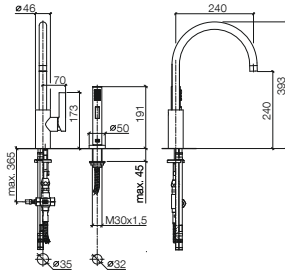

33 826 875 + 27 721 970

Single-lever mixer with rinsing spray set

- 240 mm projection
- pivotable spout 360°
- air-enriched flow and spray flow
- automatic spout/shower diverter
- fabric braided hose 1500 mm
- sprayface with anti-scaling system
- max. flow 8 l/min at 3 bar flow pressure
- lead-free

Intrinsic protection against back flow.

Recommended miscellaneous

Dispenser with rosette

For details and miscellaneous, see page 112

polished chrome	1x 33 826 875-00
	1x 27 721 970-00
platinum matt	1x 33 826 875-06
	1x 27 721 970-06
platinum	1x 33 826 875-08
	1x 27 721 970-08
brushed Durabrass	1x 33 826 875-28
	1x 27 721 970-28
Dark Brass matt	1x 33 826 875-16
	1x 27 721 970-16
Dark Bronze matt	1x 33 826 875-17
	1x 27 721 970-17
Dark Platinum matt	1x 33 826 875-99
	1x 27 721 970-99

Recommended miscellaneous

Strainer waste with control handle

For details and miscellaneous, see page 110

polished chrome	82 434 970-00
platinum matt	82 434 970-06
platinum	82 434 970-08
brushed Durabrass	82 434 970-28
Dark Brass matt	82 434 970-16
Dark Bronze matt	82 434 970-17
Dark Platinum matt	82 434 970-99

polished chrome	10 710 970-00
platinum matt	10 710 970-06
platinum	10 710 970-08
brushed Durabrass	10 710 970-28
Dark Brass matt	10 710 970-16
Dark Bronze matt	10 710 970-17
Dark Platinum matt	10 710 970-99

33 826 875 + 27 789 970

Single-lever mixer with profi spray set

- 240 mm projection
- pivotable spout 360°
- air-enriched flow and spray flow
- automatic spout/shower diverter
- sprayface with anti-scaling system
- max. flow 8 l/min at 3 bar flow pressure
- lead-free

Intrinsic protection against back flow.

Recommended miscellaneous

Dispenser without rosette

For details and miscellaneous, see page 113