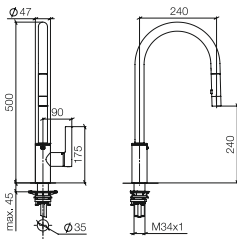

Single-lever mixer Pull-down with spray function

- 240 mm projection
- pivotable spout 360°
- laminar and spray flow
- 1800 mm metal shower hose
- sprayface with anti-scaling system
- max. flow 10.4 l/min at 3 bar flow pressure
- lead-free

Intrinsic protection against back flow.

polished chrome	33 870 875-00
platinum matt	33 870 875-06
platinum	33 870 875-08
brushed Durabrass	33 870 875-28
Dark Brass matt	33 870 875-16
Dark Bronze matt	33 870 875-17
Dark Platinum matt	33 870 875-99

Recommended miscellaneous

Dispenser without rosette

For details and miscellaneous, see page 113

polished chrome	82 424 970-00
platinum matt	82 424 970-06
platinum	82 424 970-08
brushed Durabrass	82 424 970-28
Dark Brass matt	82 424 970-16
Dark Bronze matt	82 424 970-17
Dark Platinum matt	82 424 970-99

Recommended miscellaneous

Strainer waste with control handle

For details and miscellaneous, see page 111

polished chrome	10 712 970-00
platinum matt	10 712 970-06
platinum	10 712 970-08
brushed Durabrass	10 712 970-28
Dark Brass matt	10 712 970-16
Dark Bronze matt	10 712 970-17
Dark Platinum matt	10 712 970-99