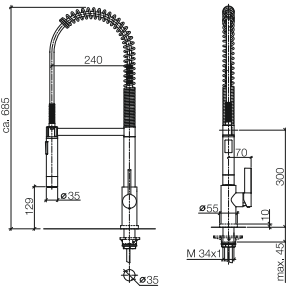

33 860 875

Profi single-lever mixer

- 240 mm projection
- pivotable 360°
- air-enriched flow and spray flow
- sprayface with anti-scaling system
- max. flow 8 l/min at 3 bar flow pressure
- lead-free

polished chrome	33 860 875-00
platinum matt	33 860 875-06
platinum	33 860 875-08

Recommended miscellaneous

Dispenser without rosette	polished chrome	82 424 970-00
For details and miscellaneous, see page 113	platinum matt	82 424 970-06
	platinum	82 424 970-08

Recommended miscellaneous

Strainer waste with control handle	polished chrome	10 712 970-00
For details and miscellaneous, see page 111	platinum matt	10 712 970-06
	platinum	10 712 970-08

33 845 875

PIVOT Single-lever mixer

- 552 mm projection
- pivotable spout 360°
- air-enriched flow
- max. flow 8 l/min at 3 bar flow pressure
- lead-free

polished chrome	33 845 875-00
platinum matt	33 845 875-06
platinum	33 845 875-08
brushed Durabross	33 845 875-28
Dark Brass matt	33 845 875-16
Dark Bronze matt	33 845 875-17
Dark Platinum matt	33 845 875-99

Recommended miscellaneous

Dispenser with rosette	polished chrome	82 434 970-00
For details and miscellaneous, see page 112	platinum matt	82 434 970-06
	platinum	82 434 970-08
	brushed Durabross	82 434 970-28
	Dark Brass matt	82 434 970-16
	Dark Bronze matt	82 434 970-17
	Dark Platinum matt	82 434 970-99

Recommended miscellaneous

Strainer waste with control handle	polished chrome	10 710 970-00
For details and miscellaneous, see page 110	platinum matt	10 710 970-06
	platinum	10 710 970-08
	brushed Durabross	10 710 970-28
	Dark Brass matt	10 710 970-16
	Dark Bronze matt	10 710 970-17
	Dark Platinum matt	10 710 970-99