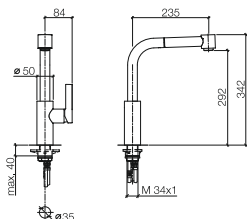

Single-lever mixer Pull-out Sieger Design

33 870 790

Elio **Single-lever mixer Pull-out with spray function**

- 235 mm projection
- pivotable spout 360°
- air-enriched flow and spray flow
- fabric braided hose 1500 mm
- max. flow 8 l/min at 3 bar flow pressure
- lead-free

Intrinsic protection against back flow.