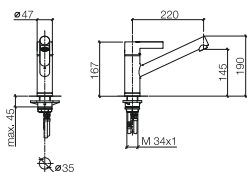

Recommended miscellaneous

Dispenser without rosette

For details and miscellaneous, see page 113

polished chrome	82 424 970-00
platinum matt	82 424 970-06
platinum	82 424 970-08
brushed Durabronz	82 424 970-28
Dark Platinum matt	82 424 970-99

Recommended miscellaneous

Strainer waste with control handle

For details and miscellaneous, see page 111

polished chrome	10 712 970-00
platinum matt	10 712 970-06
platinum	10 712 970-08
brushed Durabronz	10 712 970-28
Dark Platinum matt	10 712 970-99