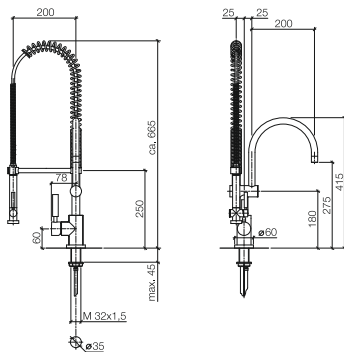

polished chrome	33 880 889-00
platinum matt	33 880 889-06
platinum	33 880 889-08

Recommended miscellaneous

Dispenser with rosette	polished chrome	82 434 970-00
For details and miscellaneous, see page 112	platinum matt	82 434 970-06
	platinum	82 434 970-08

Recommended miscellaneous

Strainer waste with control handle	polished chrome	10 710 970-00
For details and miscellaneous, see page 110	platinum matt	10 710 970-06
	platinum	10 710 970-08