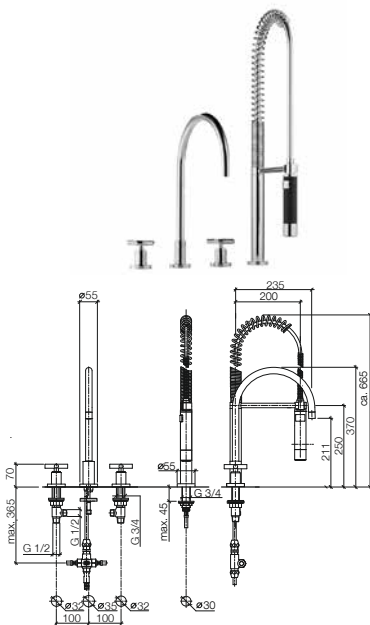

Recommended miscellaneous

Dispenser with rosette

For details and miscellaneous, see page 112

polished chrome	82 434 970-00
platinum matt	82 434 970-06
platinum	82 434 970-08

Recommended miscellaneous

Strainer waste with control handle

For details and miscellaneous, see page 110

polished chrome	10 710 970-00
platinum matt	10 710 970-06
platinum	10 710 970-08