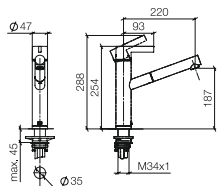

Recommended miscellaneous

Dispenser without rosette

For details and miscellaneous, see page 113

polished chrome	82 424 970-00
platinum matt	82 424 970-06
platinum	82 424 970-08
brushed Durabron	82 424 970-28
Dark Platinum matt	82 424 970-99

Recommended miscellaneous

Strainer waste with control handle

For details and miscellaneous, see page 111

polished chrome	10 712 970-00
platinum matt	10 712 970-06
platinum	10 712 970-08
brushed Durabron	10 712 970-28
Dark Platinum matt	10 712 970-99