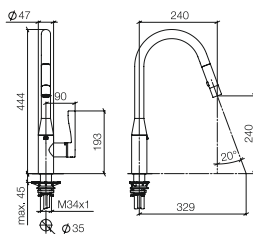

Recommended miscellaneous

Strainer waste with control handle

For details and miscellaneous, see page 111

polished chrome	10 712 970-00
platinum matt	10 712 970-06
platinum	10 712 970-08
brushed Durabrass	10 712 970-28
Dark Brass matt	10 712 970-16
Dark Bronze matt	10 712 970-17
Dark Platinum matt	10 712 970-99