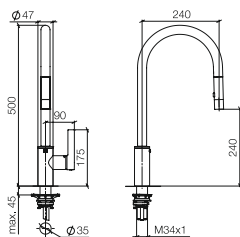

Recommended miscellaneous

Dispenser without rosette

For details and miscellaneous, see page 113

polished chrome	33 870 875-00
platinum matt	33 870 875-06
platinum	33 870 875-08
brushed Durabrass	33 870 875-28
Dark Brass matt	33 870 875-16
Dark Bronze matt	33 870 875-17
Dark Platinum matt	33 870 875-99

Recommended miscellaneous

Strainer waste with control handle

For details and miscellaneous, see page 111

polished chrome	82 424 970-00
platinum matt	82 424 970-06
platinum	82 424 970-08
brushed Durabrass	82 424 970-28
Dark Brass matt	82 424 970-16
Dark Bronze matt	82 424 970-17
Dark Platinum matt	82 424 970-99

polished chrome	10 712 970-00
platinum matt	10 712 970-06
platinum	10 712 970-08
brushed Durabrass	10 712 970-28
Dark Brass matt	10 712 970-16
Dark Bronze matt	10 712 970-17
Dark Platinum matt	10 712 970-99