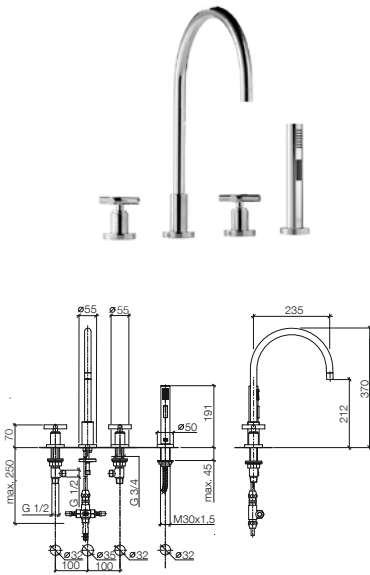

20 815 892 + 27 721 970

Three-hole mixer with rinsing spray set

- 235 mm projection
- pivotable spout 360°
- air-enriched flow and spray flow
- fabric braided hose 1500 mm
- automatic spout/shower diverter
- sprayface with anti-scaling system
- max. flow 7 l/min at 3 bar flow pressure
- lead-free

Intrinsic protection against back flow.

polished chrome	1x 20 815 892-00
	1x 27 721 970-00
platinum matt	1x 20 815 892-06
	1x 27 721 970-06
platinum	1x 20 815 892-08
	1x 27 721 970-08
brushed Durabrass	1x 20 815 892-28
	1x 27 721 970-28
Dark Brass matt	1x 20 815 892-16
	1x 27 721 970-16
Dark Bronze matt	1x 20 815 892-17
	1x 27 721 970-17
Dark Platinum matt	1x 20 815 892-99
	1x 27 721 970-99

Recommended miscellaneous

Dispenser with rosette

For details and miscellaneous, see page 112

polished chrome	82 434 970-00
platinum matt	82 434 970-06
platinum	82 434 970-08
brushed Durabrass	82 434 970-28
Dark Brass matt	82 434 970-16
Dark Bronze matt	82 434 970-17
Dark Platinum matt	82 434 970-99

Recommended miscellaneous

Strainer waste with control handle

For details and miscellaneous, see page 110

polished chrome	10 710 970-00
platinum matt	10 710 970-06
platinum	10 710 970-08
brushed Durabrass	10 710 970-28
Dark Brass matt	10 710 970-16
Dark Bronze matt	10 710 970-17
Dark Platinum matt	10 710 970-99

20 815 892 + 27 789 970

Three-hole mixer with profi spray set

- 235 mm projection
- pivotable spout 360°
- air-enriched flow and spray flow
- automatic spout/shower diverter
- sprayface with anti-scaling system
- max. flow 7 l/min at 3 bar flow pressure
- lead-free

Intrinsic protection against back flow.

polished chrome	1x 20 815 892-00
	1x 27 789 970-00
platinum matt	1x 20 815 892-06
	1x 27 789 970-06
platinum	1x 20 815 892-08
	1x 27 789 970-08