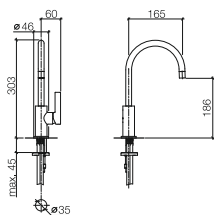

33 805 875

BAR TAP Single-lever mixer

- 165 mm projection
- pivotable spout 360°
- laminar flow
- max. flow 8 l/min at 3 bar flow pressure
- lead-free

Recommended miscellaneous

Dispenser without rosette

For details and miscellaneous, see page 113

polished chrome	33 805 875-00
platinum matt	33 805 875-06
platinum	33 805 875-08
brushed Durabrass	33 805 875-28
Dark Brass matt	33 805 875-16
Dark Bronze matt	33 805 875-17
Dark Platinum matt	33 805 875-99

Recommended miscellaneous

Strainer waste with control handle

For details and miscellaneous, see page 111

polished chrome	82 424 970-00
platinum matt	82 424 970-06
platinum	82 424 970-08
brushed Durabrass	82 424 970-28
Dark Brass matt	82 424 970-16
Dark Bronze matt	82 424 970-17
Dark Platinum matt	82 424 970-99

polished chrome	10 712 970-00
platinum matt	10 712 970-06
platinum	10 712 970-08
brushed Durabrass	10 712 970-28
Dark Brass matt	10 712 970-16
Dark Bronze matt	10 712 970-17
Dark Platinum matt	10 712 970-99

33 870 875

Single-lever mixer Pull-down with spray function

- 240 mm projection
- pivotable spout 360°
- laminar and spray flow
- 1800 mm metal shower hose
- sprayface with anti-scaling system
- max. flow 10.4 l/min at 3 bar flow pressure
- lead-free

Intrinsic protection against back flow.

Recommended miscellaneous

Dispenser without rosette

For details and miscellaneous, see page 113

polished chrome	33 870 875-00
platinum matt	33 870 875-06
platinum	33 870 875-08
brushed Durabrass	33 870 875-28
Dark Brass matt	33 870 875-16
Dark Bronze matt	33 870 875-17
Dark Platinum matt	33 870 875-99

Recommended miscellaneous

Strainer waste with control handle

For details and miscellaneous, see page 111