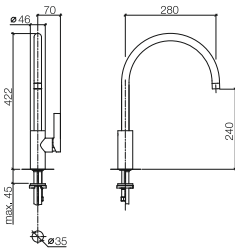

33 818 875

Single-lever mixer

- 280 mm projection
- pivotable spout 360°
- air-enriched flow
- max. flow 8 l/min at 3 bar flow pressure
- lead-free

polished chrome	33 818 875-00
platinum matt	33 818 875-06
platinum	33 818 875-08
brushed Durabrass	33 818 875-28
Dark Brass matt	33 818 875-16
Dark Bronze matt	33 818 875-17
Dark Platinum matt	33 818 875-99

Recommended miscellaneous

Dispenser without rosette

For details and miscellaneous, see page 113

polished chrome	82 424 970-00
platinum matt	82 424 970-06
platinum	82 424 970-08
brushed Durabrass	82 424 970-28
Dark Brass matt	82 424 970-16
Dark Bronze matt	82 424 970-17
Dark Platinum matt	82 424 970-99

Recommended miscellaneous

Strainer waste with control handle

For details and miscellaneous, see page 111

polished chrome	10 712 970-00
platinum matt	10 712 970-06
platinum	10 712 970-08
brushed Durabrass	10 712 970-28
Dark Brass matt	10 712 970-16
Dark Bronze matt	10 712 970-17
Dark Platinum matt	10 712 970-99