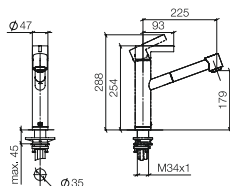

Single-lever mixer Pull-out Sieger Design

33 875 760

eno **Single-lever mixer Pull-out with spray function**

- 225 mm projection
- pivotable spout 130°
- air-enriched flow and spray flow
- 1600mm metal shower hose
- max. flow 9.6 l/min at 3 bar flow pressure
- lead-free

Intrinsic protection against back flow.

polished chrome	33 875 760-00
platinum matt	33 875 760-06
platinum	33 875 760-08
brushed Durabron	33 875 760-28
Dark Platinum matt	33 875 760-99

Recommended miscellaneous

Dispenser without rosette

For details and miscellaneous, see page 113

polished chrome	82 424 970-00
platinum matt	82 424 970-06
platinum	82 424 970-08
brushed Durabron	82 424 970-28
Dark Platinum matt	82 424 970-99

Recommended miscellaneous

Strainer waste with control handle

For details and miscellaneous, see page 111

polished chrome	10 712 970-00
platinum matt	10 712 970-06
platinum	10 712 970-08
brushed Durabron	10 712 970-28
Dark Platinum matt	10 712 970-99

33 845 760

eno **Single-lever mixer Pull-out**

- 220 mm projection
- pivotable spout 130°
- air-enriched flow
- 1600mm metal shower hose
- max. flow 10 l/min at 3 bar flow pressure
- lead-free

Intrinsic protection against back flow.

polished chrome	33 845 760-00
platinum matt	33 845 760-06
platinum	33 845 760-08
brushed Durabron	33 845 760-28
Dark Platinum matt	33 845 760-99

Recommended miscellaneous

Dispenser without rosette

For details and miscellaneous, see page 113

polished chrome	82 424 970-00
platinum matt	82 424 970-06
platinum	82 424 970-08
brushed Durabron	82 424 970-28
Dark Platinum matt	82 424 970-99

Recommended miscellaneous

Strainer waste with control handle

For details and miscellaneous, see page 111