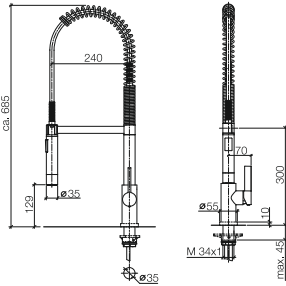

33 860 875

Tara Ultra

Profi single-lever mixer

- 240 mm projection
- pivotable 360°
- air-enriched flow and spray flow
- sprayface with anti-scaling system
- max. flow 8 l/min at 3 bar flow pressure
- lead-free