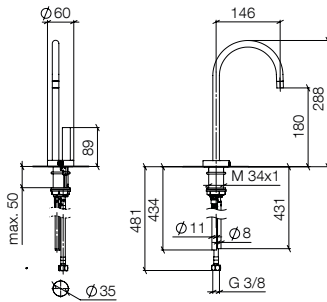

HOT & COLD WATER DISPENSER

- 146 mm projection
- rigid, thermally insulated spout
- laminar flow
- provides filtered, hot water up to 93°C
- provides filtered, cold water
- max. flow 2 l/min at 3 bar flow pressure
- ready-to-use control unit for wall mounting (135mm x 160mm x 60mm)
- electronic magnetic valve
- 100-230 V, 50-60 Hz, 18 W power supply unit, incl. country-specific adapter set
- lead-free

polished chrome	17 861 875-00
platinum matt	17 861 875-06
platinum	17 861 875-08
brushed Durabronz	17 861 875-28
Dark Brass matt	17 861 875-16
Dark Bronze matt	17 861 875-17
Dark Platinum matt	17 861 875-99

A minimum flow pressure of 3 bar is necessary for the HOT & COLD WATER DISPENSER to work perfectly in conjunction with a hot water tank and filter.

In addition, the installation must be above a kitchen sink.

The filter cartridge must be changed every six months. The installation instructions contain further information for guidance.

Detailed planning information and technical data can be found at www.dornbracht.com/professional