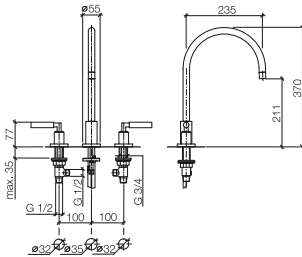

For details and miscellaneous, see page 110

polished chrome	10 710 970-00
platinum matt	10 710 970-06
platinum	10 710 970-08

20 815 882

Three-hole mixer

- 235 mm projection
- pivotable spout 360°
- air-enriched flow
- max. flow 7 l/min at 3 bar flow pressure
- lead-free