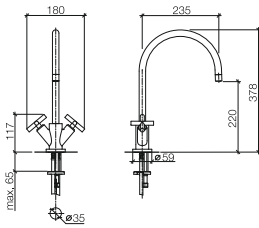

22 815 892

Single-hole mixer

- 235 mm projection
- pivotable spout 360°
- air-enriched flow
- max. flow 7 l/min at 3 bar flow pressure
- lead-free

polished chrome	22 815 892-00
platinum matt	22 815 892-06
platinum	22 815 892-08
brushed Durabrass	22 815 892-28
Dark Brass matt	22 815 892-16
Dark Bronze matt	22 815 892-17
Dark Platinum matt	22 815 892-99