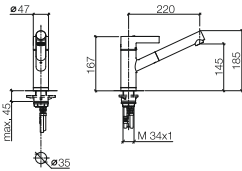

eno **Single-lever mixer Pull-out with spray function**

- 225 mm projection
- pivotable spout 130°
- air-enriched flow and spray flow
- fabric braided hose 1500 mm
- max. flow 8.3 l/min at 3 bar flow pressure
- lead-free

Intrinsic protection against back flow.

polished chrome	33 870 760-00
platinum matt	33 870 760-06
platinum	33 870 760-08
brushed Durabronz	33 870 760-28
Dark Platinum matt	33 870 760-99

Recommended miscellaneous

Dispenser without rosette

For details and miscellaneous, see page 113

polished chrome	82 424 970-00
platinum matt	82 424 970-06
platinum	82 424 970-08
brushed Durabronz	82 424 970-28
Dark Platinum matt	82 424 970-99

Recommended miscellaneous

Strainer waste with control handle

For details and miscellaneous, see page 111

polished chrome	10 712 970-00
platinum matt	10 712 970-06
platinum	10 712 970-08
brushed Durabronz	10 712 970-28
Dark Platinum matt	10 712 970-99

33 840 760