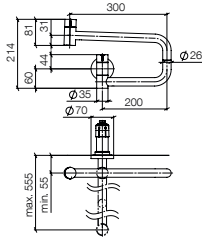

30 805 875

POT FILLER Cold-water valve

- 500 mm projection
- pivoting spout
- laminar flow
- max. flow 5.7 l/min at 3 bar flow pressure
- lead-free

polished chrome	30 805 875-00
platinum matt	30 805 875-06
platinum	30 805 875-08
brushed Durabrass	30 805 875-28
Dark Brass matt	30 805 875-16
Dark Bronze matt	30 805 875-17
Dark Platinum matt	30 805 875-99