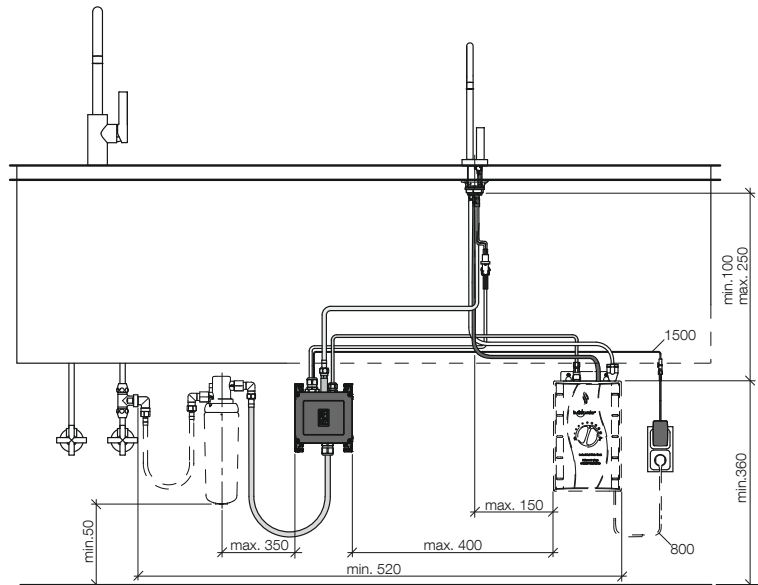

- 210 x 405 mm
- installation, on top or flush

Recommended miscellaneous

DRINKING PLATE

black

84 710 000-13

- for placing in the single sink
- For details and miscellaneous, see page 113

33 805 875

BAR TAP Single-lever mixer