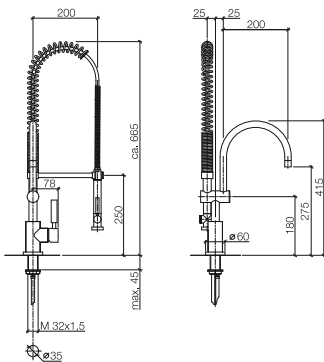

Profi single-lever mixer

- 200 mm projection
- pivotable spout 360°
- air-enriched flow and spray flow
- sprayface with anti-scaling system
- max. flow 7 l/min at 3 bar flow pressure
- lead-free