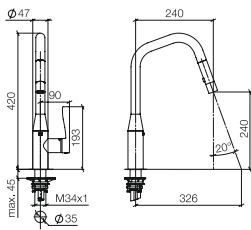

33 875 895

Single-lever mixer Pull-down with spray function

- 240 mm projection
- pivotable spout 360°
- laminar and spray flow
- 1800 mm metal shower hose
- sprayface with anti-scaling system
- max. flow 10.4 l/min at 3 bar flow pressure
- lead-free

Intrinsic protection against back flow.

polished chrome	33 875 895-00
platinum matt	33 875 895-06
platinum	33 875 895-08
brushed Durabrass	33 875 895-28
Dark Brass matt	33 875 895-16
Dark Bronze matt	33 875 895-17
Dark Platinum matt	33 875 895-99

Recommended miscellaneous

Dispenser without rosette

For details and miscellaneous, see page 113

polished chrome	82 424 970-00
platinum matt	82 424 970-06
platinum	82 424 970-08
brushed Durabrass	82 424 970-28
Dark Brass matt	82 424 970-16
Dark Bronze matt	82 424 970-17
Dark Platinum matt	82 424 970-99

Recommended miscellaneous

Strainer waste with control handle

For details and miscellaneous, see page 111

polished chrome	10 712 970-00
platinum matt	10 712 970-06
platinum	10 712 970-08
brushed Durabrass	10 712 970-28
Dark Brass matt	10 712 970-16
Dark Bronze matt	10 712 970-17
Dark Platinum matt	10 712 970-99

33 870 895

Single-lever mixer Pull-down with spray function

- 240 mm projection
- pivotable spout 360°
- laminar and spray flow
- 1800 mm metal shower hose
- sprayface with anti-scaling system
- max. flow 10.4 l/min at 3 bar flow pressure
- lead-free

Intrinsic protection against back flow.

polished chrome	33 870 895-00
platinum matt	33 870 895-06
platinum	33 870 895-08
brushed Durabrass	33 870 895-28
Dark Brass matt	33 870 895-16
Dark Bronze matt	33 870 895-17
Dark Platinum matt	33 870 895-99

Recommended miscellaneous

Dispenser without rosette

For details and miscellaneous, see page 113