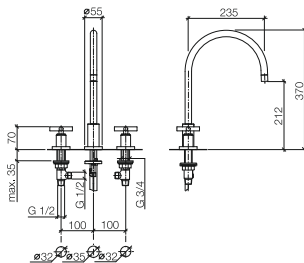

Recommended miscellaneous

Dispenser with rosette

For details and miscellaneous, see page 112

polished chrome	82 434 970-00
platinum matt	82 434 970-06
platinum	82 434 970-08
brushed Durabrass	82 434 970-28
Dark Brass matt	82 434 970-16
Dark Bronze matt	82 434 970-17
Dark Platinum matt	82 434 970-99

Recommended miscellaneous

Strainer waste with control handle

For details and miscellaneous, see page 110

polished chrome	10 710 970-00
platinum matt	10 710 970-06
platinum	10 710 970-08
brushed Durabrass	10 710 970-28
Dark Brass matt	10 710 970-16
Dark Bronze matt	10 710 970-17
Dark Platinum matt	10 710 970-99