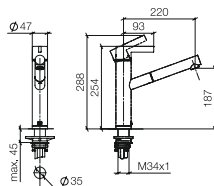

- 220 mm projection
- pivotable spout 130°
- air-enriched flow
- 1600mm metal shower hose
- max. flow 10 l/min at 3 bar flow pressure
- lead-free

Intrinsic protection against back flow.

polished chrome	33 845 760-00
platinum matt	33 845 760-06
platinum	33 845 760-08
brushed Durabron	33 845 760-28
Dark Platinum matt	33 845 760-99