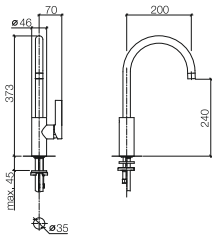

33 800 875

Single-lever mixer

- 200 mm projection
- pivotable spout 360°
- air-enriched flow
- max. flow 8 l/min at 3 bar flow pressure
- lead-free

polished chrome	33 800 875-00
platinum matt	33 800 875-06
platinum	33 800 875-08
brushed Durabrass	33 800 875-28
Dark Brass matt	33 800 875-16
Dark Bronze matt	33 800 875-17
Dark Platinum matt	33 800 875-99