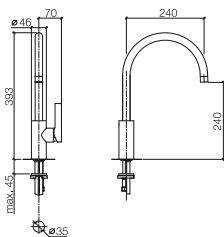

Recommended miscellaneous

Strainer waste with control handle

For details and miscellaneous, see page 111

polished chrome	10 712 970-00
platinum matt	10 712 970-06
platinum	10 712 970-08
brushed Durabrass	10 712 970-28
Dark Brass matt	10 712 970-16
Dark Bronze matt	10 712 970-17
Dark Platinum matt	10 712 970-99

33 816 875