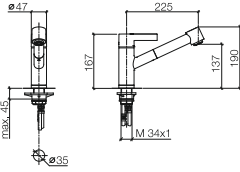

33 870 760

Single-lever mixer Pull-out with spray function

- 225 mm projection
- pivotable spout 130°
- air-enriched flow and spray flow
- fabric braided hose 1500 mm
- max. flow 8.3 l/min at 3 bar flow pressure
- lead-free

Intrinsic protection against back flow.

polished chrome	33 870 760-00
platinum matt	33 870 760-06
platinum	33 870 760-08
brushed Durabronz	33 870 760-28
Dark Platinum matt	33 870 760-99

Recommended miscellaneous

Dispenser without rosette

For details and miscellaneous, see page 113

polished chrome	82 424 970-00
platinum matt	82 424 970-06
platinum	82 424 970-08
brushed Durabronz	82 424 970-28
Dark Platinum matt	82 424 970-99

Recommended miscellaneous

Strainer waste with control handle

For details and miscellaneous, see page 111

polished chrome	10 712 970-00
platinum matt	10 712 970-06
platinum	10 712 970-08
brushed Durabronz	10 712 970-28
Dark Platinum matt	10 712 970-99

33 840 760

Single-lever mixer Pull-out

- 220 mm projection
- pivotable spout 130°
- air-enriched flow
- fabric braided hose 1500 mm
- max. flow 8 l/min at 3 bar flow pressure
- lead-free

Intrinsic protection against back flow.

polished chrome	33 840 760-00
platinum matt	33 840 760-06
platinum	33 840 760-08
brushed Durabronz	33 840 760-28
Dark Platinum matt	33 840 760-99

Recommended miscellaneous

Dispenser without rosette

For details and miscellaneous, see page 113

polished chrome	82 424 970-00
platinum matt	82 424 970-06
platinum	82 424 970-08
brushed Durabronz	82 424 970-28
Dark Platinum matt	82 424 970-99

Recommended miscellaneous

Strainer waste with control handle

For details and miscellaneous, see page 111

polished chrome	10 712 970-00
platinum matt	10 712 970-06
platinum	10 712 970-08
brushed Durabronz	10 712 970-28
Dark Platinum matt	10 712 970-99