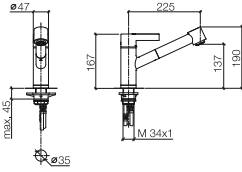

33 870 760

eno **Single-lever mixer Pull-out with spray function**

- 225 mm projection
- pivotable spout 130°
- air-enriched flow and spray flow
- fabric braided hose 1500 mm
- max. flow 8.3 l/min at 3 bar flow pressure
- lead-free

Intrinsic protection against back flow.

polished chrome	33 870 760-00
platinum matt	33 870 760-06
platinum	33 870 760-08
brushed Durabronz	33 870 760-28
Dark Platinum matt	33 870 760-99

Recommended miscellaneous

Dispenser without rosette

For details and miscellaneous, see page 113

polished chrome	82 424 970-00
platinum matt	82 424 970-06
platinum	82 424 970-08
brushed Durabronz	82 424 970-28
Dark Platinum matt	82 424 970-99

Recommended miscellaneous

Strainer waste with control handle

For details and miscellaneous, see page 111

polished chrome	10 712 970-00
platinum matt	10 712 970-06
platinum	10 712 970-08
brushed Durabronz	10 712 970-28
Dark Platinum matt	10 712 970-99

33 840 760

eno **Single-lever mixer Pull-out**

- 220 mm projection
- pivotable spout 130°
- air-enriched flow
- fabric braided hose 1500 mm
- max. flow 8 l/min at 3 bar flow pressure
- lead-free

Intrinsic protection against back flow.

polished chrome	33 840 760-00
platinum matt	33 840 760-06
platinum	33 840 760-08
brushed Durabronz	33 840 760-28
Dark Platinum matt	33 840 760-99

Recommended miscellaneous

Dispenser without rosette

For details and miscellaneous, see page 113

polished chrome	82 424 970-00
platinum matt	82 424 970-06
platinum	82 424 970-08
brushed Durabronz	82 424 970-28
Dark Platinum matt	82 424 970-99

Recommended miscellaneous

Strainer waste with control handle

For details and miscellaneous, see page 111

polished chrome	10 712 970-00
platinum matt	10 712 970-06
platinum	10 712 970-08
brushed Durabronz	10 712 970-28
Dark Platinum matt	10 712 970-99