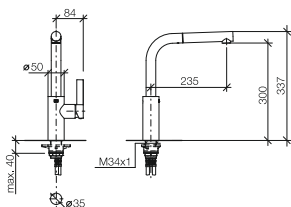

33 840 790

Elio **Single-lever mixer Pull-out**

- 235 mm projection
- pivotable spout 360°
- air-enriched flow
- fabric braided hose 1500 mm
- max. flow 8.8 l/min at 3 bar flow pressure
- lead-free

Intrinsic protection against back flow.