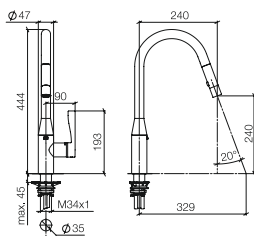

Recommended miscellaneous

Strainer waste with control handle

For details and miscellaneous, see page 111

polished chrome	10 712 970-00
platinum matt	10 712 970-06
platinum	10 712 970-08
brushed Durabrass	10 712 970-28
Dark Brass matt	10 712 970-16
Dark Bronze matt	10 712 970-17
Dark Platinum matt	10 712 970-99