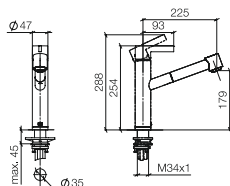

33 875 760

Single-lever mixer Pull-out with spray function

- 225 mm projection
- pivotable spout 130°
- air-enriched flow and spray flow
- 1600mm metal shower hose
- max. flow 9.6 l/min at 3 bar flow pressure
- lead-free

Intrinsic protection against back flow.

polished chrome	33 875 760-00
platinum matt	33 875 760-06
platinum	33 875 760-08
brushed Durabron	33 875 760-28
Dark Platinum matt	33 875 760-99

Recommended miscellaneous

Dispenser without rosette

For details and miscellaneous, see page 113

polished chrome	82 424 970-00
platinum matt	82 424 970-06
platinum	82 424 970-08
brushed Durabron	82 424 970-28
Dark Platinum matt	82 424 970-99

Recommended miscellaneous

Strainer waste with control handle

For details and miscellaneous, see page 111

polished chrome	10 712 970-00
platinum matt	10 712 970-06
platinum	10 712 970-08
brushed Durabron	10 712 970-28
Dark Platinum matt	10 712 970-99

33 845 760

Single-lever mixer Pull-out

- 220 mm projection
- pivotable spout 130°
- air-enriched flow
- 1600mm metal shower hose
- max. flow 10 l/min at 3 bar flow pressure
- lead-free

Intrinsic protection against back flow.

polished chrome	33 845 760-00
platinum matt	33 845 760-06
platinum	33 845 760-08
brushed Durabron	33 845 760-28
Dark Platinum matt	33 845 760-99

Recommended miscellaneous

Dispenser without rosette

For details and miscellaneous, see page 113

polished chrome	82 424 970-00
platinum matt	82 424 970-06
platinum	82 424 970-08
brushed Durabron	82 424 970-28
Dark Platinum matt	82 424 970-99

Recommended miscellaneous

Strainer waste with control handle

For details and miscellaneous, see page 111

polished chrome	10 712 970-00
platinum matt	10 712 970-06
platinum	10 712 970-08
brushed Durabron	10 712 970-28
Dark Platinum matt	10 712 970-99