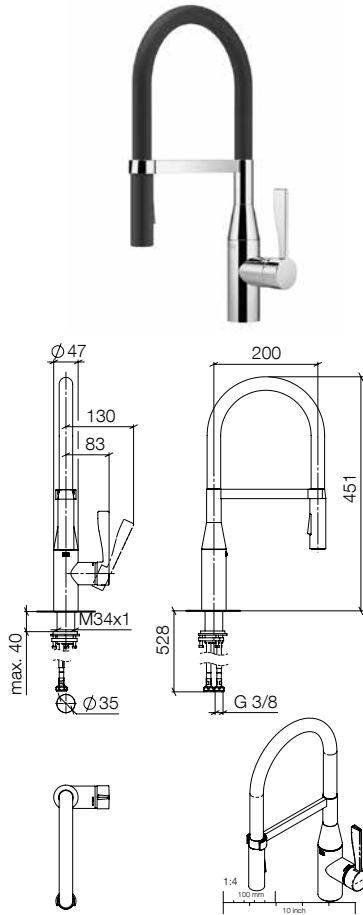

Profi single-lever mixer

- **200 mm projection**
- Flexible silicone hose with large operating range of up to 350 mm
- pivotable 360°
- air-enriched flow and spray flow
- sprayface with anti-scaling system
- max. flow 9.5 l/min at 3 bar flow pressure
- lead-free

Intrinsic protection against back flow.

polished chrome	33 865 895-00
platinum matt	33 865 895-06
platinum	33 865 895-08
brushed Durabrass	33 865 895-28
Dark Brass matt	33 865 895-16
Dark Bronze matt	33 865 895-17
Dark Platinum matt	33 865 895-99

Recommended miscellaneous

Dispenser without rosette

For details and miscellaneous, see page 113

polished chrome	82 424 970-00
platinum matt	82 424 970-06
platinum	82 424 970-08
brushed Durabrass	82 424 970-28
Dark Brass matt	82 424 970-16
Dark Bronze matt	82 424 970-17
Dark Platinum matt	82 424 970-99

Recommended miscellaneous

Strainer waste with control handle

For details and miscellaneous, see page 111

polished chrome	10 712 970-00
platinum matt	10 712 970-06
platinum	10 712 970-08
brushed Durabrass	10 712 970-28
Dark Brass matt	10 712 970-16
Dark Bronze matt	10 712 970-17
Dark Platinum matt	10 712 970-99