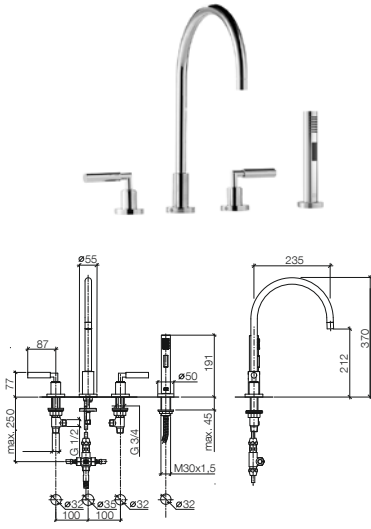

20 815 882 + 27 721 970

Three-hole mixer with rinsing spray set

- 235 mm projection
- pivotable spout 360°
- air-enriched flow and spray flow
- fabric braided hose 1500 mm
- automatic spout/shower diverter
- sprayface with anti-scaling system
- max. flow 7 l/min at 3 bar flow pressure
- lead-free

Intrinsic protection against back flow.