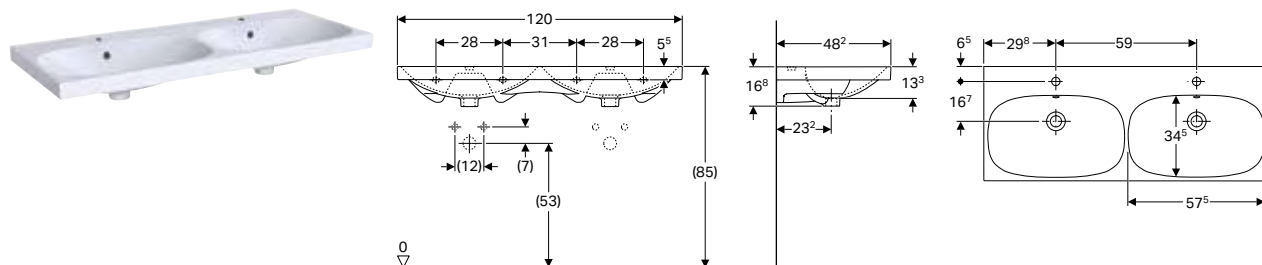

Double washbasins

Geberit Acanto double washbasin

Technical data

Product material	Fine fireclay
------------------	---------------

Characteristics

- Can be installed with a washbasin cabinet

Art. no.	Colour / surface	Tap hole	Overflow	H [cm]	T [cm]
B / width: 120 cm					
500.627.01.2	white	centred	visible	16.8	48.2
500.628.01.2	white	without	visible	16.8	48.2