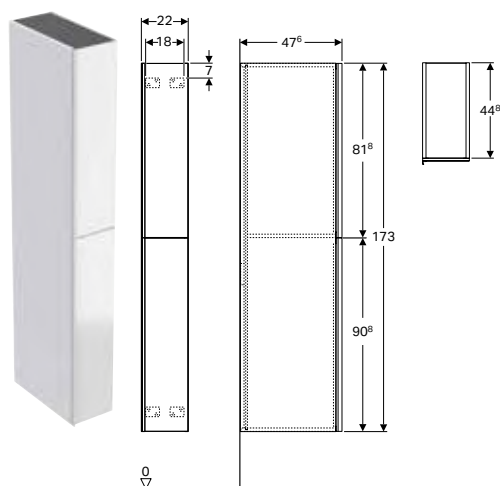

Geberit Acanto tall cabinet with two cargos

Technical data

Product material	High-compressed three-layer chipboard

Scope of delivery

- Tall cabinet
- Fastening material

Characteristics

- Wall-hung
- With two cargos
- Opening with handle
- Drawer with self-closing
- Moisture-resistant
- Front made of chipboard with glass cover
- Delivered preassembled

Art. no.	Colour / surface	H [cm]	T [cm]
B / width: 22 cm			
500.638.01.2	Body: white / high-gloss coated Cargoes: white / shiny glass	173	47.6
500.638.JL.2	Body: sand grey / matt coated Cargoes: sand grey / shiny glass	173	47.6
500.638.JK.2	Body: lava / matt coated Cargoes: lava / shiny glass	173	47.6
500.638.16.1	Body: black / matt coated Cargoes: black / shiny glass	173	47.6

Accessories

- Accessory overview – Geberit Acanto bathroom furniture → p. 503