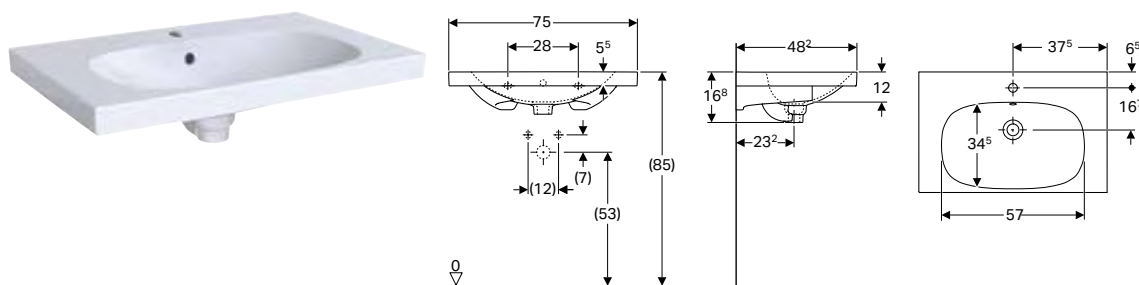

Geberit Acanto washbasin with shelf surface

Technical data

Product material	Fine fireclay

Characteristics

- Can be installed with a washbasin cabinet
- With shelf surface

Art. no.	Colour / surface	Tap hole	Overflow	Cabinet width [cm]	H [cm]	T [cm]
B / width: 75 cm						
500.622.01.2	white	centred	visible	74	16.8	48.2
B / width: 90 cm						
500.623.01.2	white	centred	visible	89	16.8	48.2
500.624.01.2	white	without	visible	89	16.8	48.2

Can be combined with

- Geberit Acanto cabinet for washbasin, with one drawer, one internal drawer and trap → p. 507

Accessories

- Geberit waste outlet, space-saving model, slim design, with external waste plug with push actuation → p. 924
- Geberit bottle trap with dip tube for washbasin, horizontal outlet → p. 920
- Geberit fastening material for washbasin → p. 899