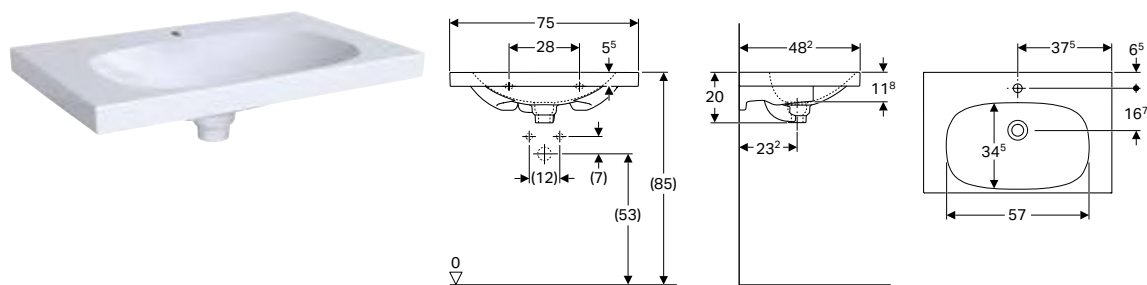

Geberit Acanto washbasin with hidden overflow, shelf surface and drain cover

Technical data

Product material	Fine fireclay

Scope of delivery

- Drain cover

Characteristics

- Can be installed with a washbasin cabinet
- Ceramic overflow system
- With shelf surface

Art. no.	Colour / surface	Tap hole	Overflow	Cabinet width [cm]	H [cm]	T [cm]
B / width: 75 cm						
500.630.01.2	white	centred	hidden	74	20	48.2

Can be combined with

- Geberit Acanto cabinet for washbasin, with one drawer, one internal drawer and trap → p. 507

Accessories

- Geberit bottle trap with dip tube for washbasin, horizontal outlet → p. 920
- Geberit fastening material for washbasin → p. 899