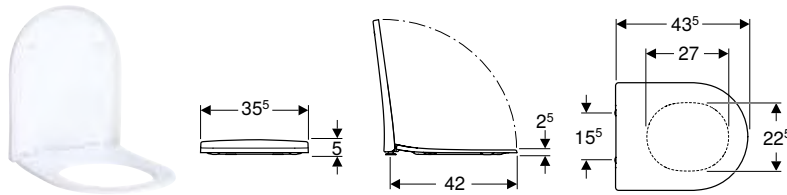

WC seats

Geberit Acanto WC seat

Technical data

Product material	Duroplast
Fastening distance	15.5 cm

Characteristics

- Overlapping WC lid
- Slim design
- Antibacterial

Art. no.	Colour / surface	Quick-release hinges	Soft-closing mechanism	Fastening	Hinge material
500.605.01.2	white	yes	yes	from above	Brass chrome-plated
500.660.01.2	white	no	yes	from above	Brass chrome-plated
500.604.01.2	white	no	no	from above	Brass chrome-plated

Can be combined with

- Geberit Acanto wall-hung WC, washdown, shrouded, Rimfree → p. 518
- Geberit Acanto floor-standing WC, washdown, raised, back-to-wall, shrouded, Rimfree → p. 519