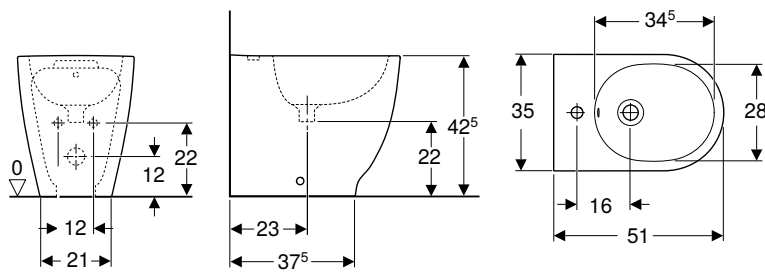

Floor-standing bidets

Geberit Acanto floor-standing bidet, back-to-wall, shrouded

Technical data

Product material	Vitreous china

Scope of delivery

- Fastening material

Characteristics

- Floor-standing
- Back-to-wall
- Hidden water supply connection
- Small projection
- Shrouded
- Hidden fastening

Art. no.	Colour / surface	Overflow	B [cm]	H [cm]	T [cm]
500.603.01.2	white	visible	35	42.5	51