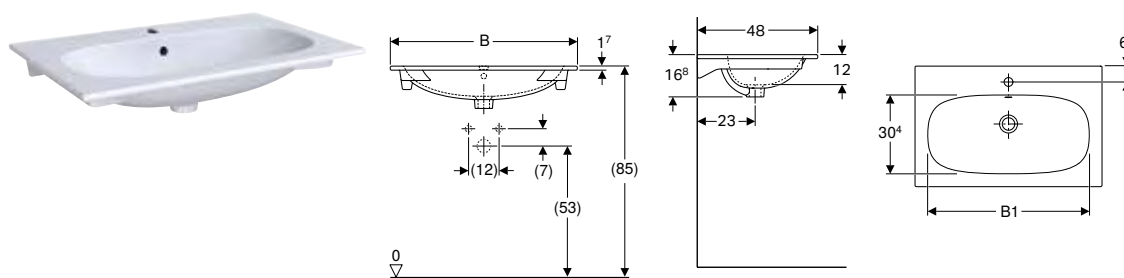

Vanity basins

Geberit Acanto vanity basin

Application purposes

- For mounting on washbasin cabinets

Characteristics

- Slim rim

Technical data

Product material	Fine fireclay
------------------	---------------