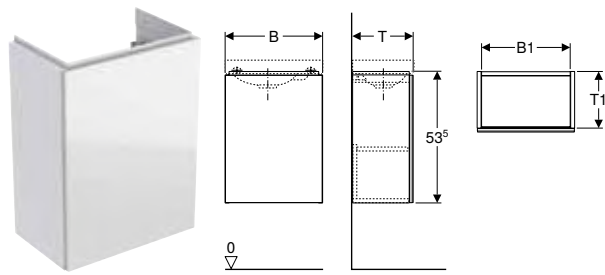

Washbasin cabinets

Geberit Acanto cabinet for handrinse basin, with one door and trap

Technical data

Product material	High-compressed three-layer chipboard

Scope of delivery

- Cabinet for handrinse basin
- Bottle trap with dip tube, space-saving model, $\varnothing$ 32 mm
- Fastening material

Characteristics

- Wall-hung
- With one door
- Opening with push-to-open mechanism
- Hinge side left or right
- Moisture-resistant
- Front made of chipboard with glass cover
- Delivered preassembled

Art. no.	Colour / surface	B [cm]	B1 [cm]	H [cm]	T [cm]	T1 [cm]
Washbasin width: 40 cm						
500.607.01.2	Body: white / high-gloss coated Doors: white / shiny glass	39.5	36	53.5	24.5	23
500.607.JL.2	Body: sand grey / matt coated Doors: sand grey / shiny glass	39.5	36	53.5	24.5	23
500.607.JK.2	Body: lava / matt coated Doors: lava / shiny glass	39.5	36	53.5	24.5	23
500.607.16.1	Body: black / matt coated Doors: black / shiny glass	39.5	36	53.5	24.5	23
Washbasin width: 45 cm						
500.608.01.2	Body: white / high-gloss coated Doors: white / shiny glass	44.5	41	53.5	37.5	36
500.608.JL.2	Body: sand grey / matt coated Doors: sand grey / shiny glass	44.5	41	53.5	37.5	36
500.608.JK.2	Body: lava / matt coated Doors: lava / shiny glass	44.5	41	53.5	37.5	36
500.608.16.1	Body: black / matt coated Doors: black / shiny glass	44.5	41	53.5	37.5	36

Can be combined with

- Geberit Acanto handrinse basin → p. 496
- Geberit Acanto handrinse basin, right tap hole → p. 496
- Geberit Option Plus illuminated mirror with direct and indirect lighting → p. 754

Accessories

- Accessory overview – Geberit Acanto bathroom furniture → p. 503