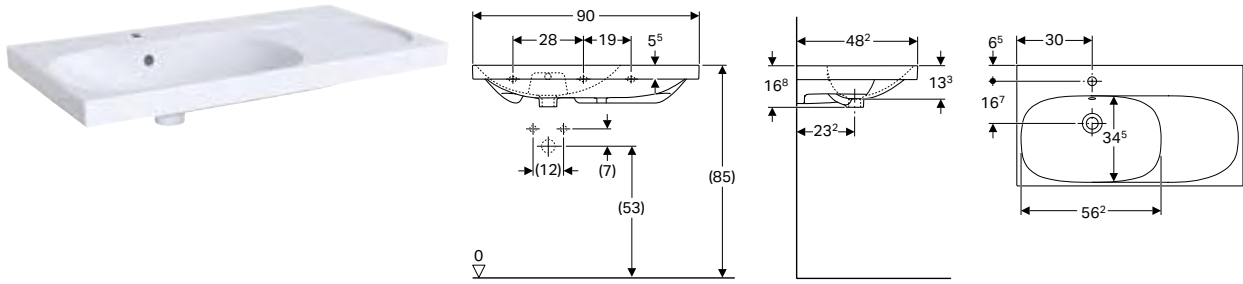

Geberit Acanto washbasin with right shelf surface

Technical data

Product material	Fine fireclay

Characteristics

- Can be installed with a washbasin cabinet
- Asymmetrical

Art. no.	Colour / surface	Tap hole	Overflow	Shelf space	H [cm]	T [cm]
B / width: 90 cm						
500.625.01.2	white	centred	visible	right	16.8	48.2
500.626.01.2	white	without	visible	right	16.8	48.2

Can be combined with

- Geberit Acanto cabinet for washbasin, with one drawer, one internal drawer and trap → p. 507

Accessories

- Geberit waste outlet, space-saving model, slim design, with external waste plug with push actuation → p. 924
- Geberit bottle trap with dip tube for washbasin, horizontal outlet → p. 920
- Geberit fastening material for washbasin → p. 899