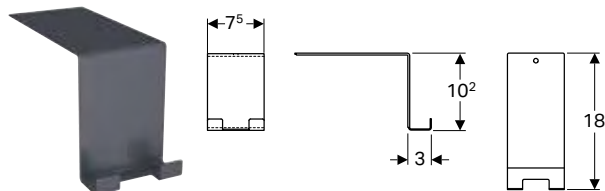

Geberit towel hook

Technical data

Product material	Steel

Art. no. Colour / surface

500.647.JK.2 lava / matt powder-coated