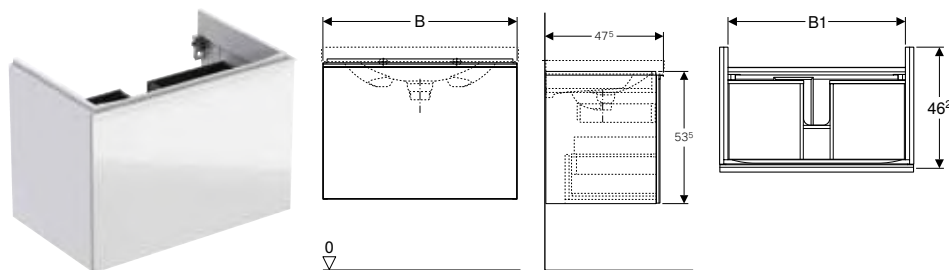

Geberit Acanto cabinet for washbasin, with one drawer, one internal drawer and trap

Technical data

Product material	High-compressed three-layer chipboard

Scope of delivery

- Cabinet for washbasin
- Bottle trap with dip tube, space-saving model, $\varnothing$ 32 mm
- Fastening material

Characteristics

- Wall-hung
- With one drawer
- With one internal drawer
- Opening with handle
- Drawer with self-closing
- Moisture-resistant
- Front made of chipboard with glass cover
- Delivered preassembled

Art. no.	Colour / surface	B [cm]	B1 [cm]	H [cm]	T [cm]
Washbasin width: 60 cm					
500.609.01.2	Body: white / high-gloss coated Drawers: white / shiny glass	59.5	53.1	53.5	47.5
500.609.JL.2	Body: sand grey / matt coated Drawers: sand grey / shiny glass	59.5	53.1	53.5	47.5
500.609.JK.2	Body: lava / matt coated Drawers: lava / shiny glass	59.5	53.1	53.5	47.5
500.609.16.1	Body: black / matt coated Drawers: black / shiny glass	59.5	53.1	53.5	47.5
Washbasin width: 65 cm					
500.610.01.2	Body: white / high-gloss coated Drawers: white / shiny glass	64	57.6	53.5	47.5
500.610.JL.2	Body: sand grey / matt coated Drawers: sand grey / shiny glass	64	57.6	53.5	47.5
500.610.JK.2	Body: lava / matt coated Drawers: lava / shiny glass	64	57.6	53.5	47.5
500.610.16.1	Body: black / matt coated Drawers: black / shiny glass	64	57.6	53.5	47.5
Washbasin width: 75 cm					
500.611.01.2	Body: white / high-gloss coated Drawers: white / shiny glass	74	67.6	53.5	47.5
500.611.JL.2	Body: sand grey / matt coated Drawers: sand grey / shiny glass	74	67.6	53.5	47.5
500.611.JK.2	Body: lava / matt coated Drawers: lava / shiny glass	74	67.6	53.5	47.5
500.611.16.1	Body: black / matt coated Drawers: black / shiny glass	74	67.6	53.5	47.5
Washbasin width: 90 cm					
500.612.01.2	Body: white / high-gloss coated Drawers: white / shiny glass	89	82.6	53.5	47.5
500.612.JL.2	Body: sand grey / matt coated Drawers: sand grey / shiny glass	89	82.6	53.5	47.5
500.612.JK.2	Body: lava / matt coated Drawers: lava / shiny glass	89	82.6	53.5	47.5
500.612.16.1	Body: black / matt coated Drawers: black / shiny glass	89	82.6	53.5	47.5

Can be combined with

- Geberit Acanto mirror cabinet with lighting, two doors → p. 515
- Geberit Acanto vanity basin → p. 501
- Geberit Acanto washbasin → p. 497
- Geberit Acanto washbasin with shelf surface → p. 497
- Geberit Acanto washbasin with right shelf surface → p. 498
- Geberit Acanto washbasin with hidden overflow and drain cover → p. 498
- Geberit Acanto washbasin with hidden overflow, shelf surface and drain cover → p. 499

Accessories

- Accessory overview – Geberit Acanto bathroom furniture → p. 503