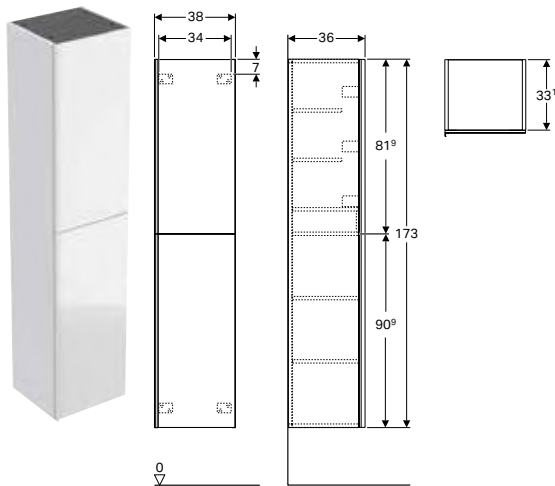

Geberit Acanto tall cabinet with two doors

Technical data

Product material	High-compressed three-layer chipboard

Scope of delivery

- Tall cabinet
- 4 movable shelves
- Fastening material

Characteristics

- Wall-hung
- With two doors
- Opening with handle
- With one lockable internal drawer
- Hinge side left or right
- Door with soft closing
- Moisture-resistant
- With four movable shelves
- Storage boxes on inside of doors
- Front made of chipboard with glass cover
- Delivered preassembled

Art. no.	Colour / surface	H [cm]	T [cm]
B / width: 38 cm			
500.619.01.2	Body: white / high-gloss coated Doors: white / shiny glass	173	36
500.619.JL.2	Body: sand grey / matt coated Doors: sand grey / shiny glass	173	36
500.619.JK.2	Body: lava / matt coated Doors: lava / shiny glass	173	36
500.619.16.1	Body: black / matt coated Doors: black / shiny glass	173	36

Accessories

- Accessory overview – Geberit Acanto bathroom furniture → p. 503