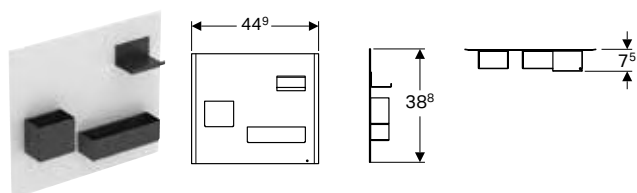

Geberit magnetic board with storage boxes

Technical data

Product material	Steel

Characteristics

- Storage boxes of different sizes
- Storage boxes fixed with magnetic fixing

Scope of delivery

- Magnetic board
- Storage boxes

Art. no.	Colour / surface
500.649.01.2	Magnetic board: white / matt powder-coated Storage boxes with magnetic fixing: lava / matt powder-coated
500.649.JL.2	Magnetic board: sand grey / matt powder-coated Storage boxes with magnetic fixing: lava / matt powder-coated
500.649.JK.2	Magnetic board: lava / matt powder-coated Storage boxes with magnetic fixing: lava / matt powder-coated
500.649.16.1	Magnetic board: black / matt powder-coated Storage boxes with magnetic fixing: lava / matt powder-coated

Can be combined with

- Geberit Acanto low cabinet with one drawer and internal drawer → p. 514
- Geberit iCon low cabinet with two drawers → p. 559
- Geberit Smyle Square low cabinet with two drawers → p. 606