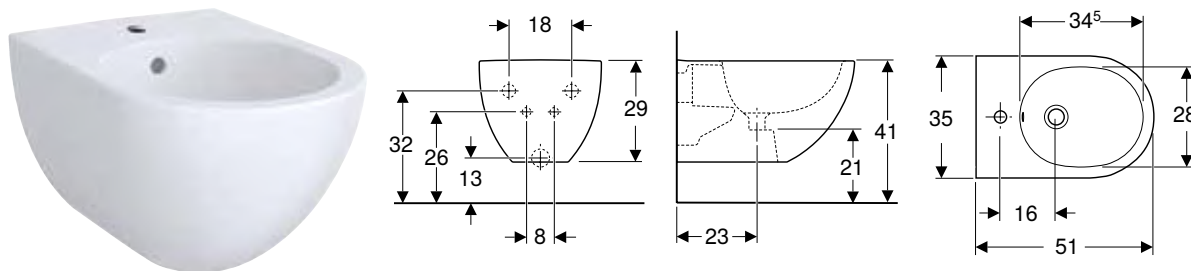

Bidets

Wall-hung bidets

Geberit Acanto wall-hung bidet, shrouded

Application purposes

- For single-hole taps with flexible hoses

Technical data

Product material	Vitreous china

Characteristics

- Wall-hung
- Hidden water supply connection
- Easy fastening with Geberit bidet wall fixing type EFF2
- Shrouded
- Hidden fastening

Scope of delivery

- Fastening material

Art. no.	Colour / surface	Overflow	B [cm]	H [cm]	T [cm]
500.601.01.2	white	visible	35	29	51