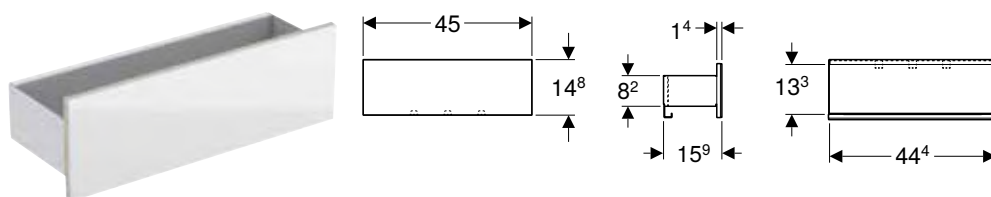

Additional furniture

Geberit Acanto wall shelf

Technical data

Product material	Steel

Scope of delivery

- Wall shelf
- Fastening material

Characteristics

- Wall-hung
- With three towel hooks
- Moisture-resistant
- Front made of chipboard with glass cover
- Delivered preassembled

Art. no.	Colour / surface	B [cm]	H [cm]	T [cm]
500.617.01.2	Body: white / matt powder-coated Front: white / shiny glass	45	14.8	15.9
500.617.JL.2	Body: sand grey / matt powder-coated Front: sand grey / shiny glass	45	14.8	15.9
500.617.JK.2	Body: lava / matt powder-coated Front: lava / shiny glass	45	14.8	15.9
500.617.16.1	Body: black / matt powder-coated Front: black / shiny glass	45	14.8	15.9

Can be combined with

- Geberit Acanto mirror cabinet with lighting, two doors → p. 515