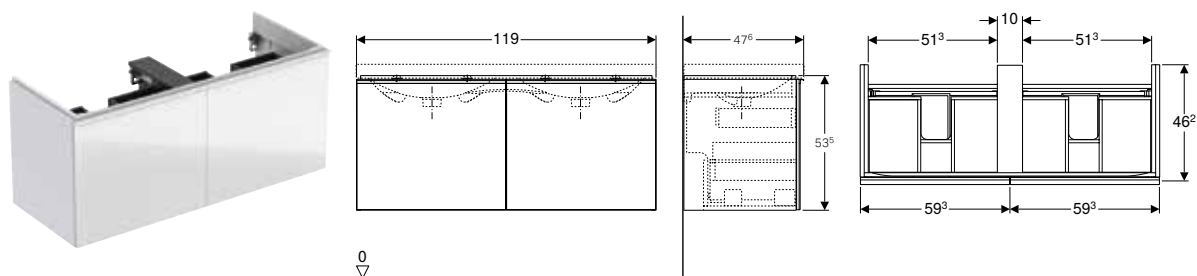

Geberit Acanto cabinet for double washbasin, with two drawers and trap

Technical data

Product material	High-compressed three-layer chipboard

Scope of delivery

- Cabinet for double washbasin
- Bottle trap with dip tube, space-saving model, $\varnothing$ 32 mm
- Fastening material

Characteristics

- Wall-hung
- With two internal drawers
- With two drawers
- Opening with handle
- Drawer with self-closing
- Moisture-resistant
- Front made of chipboard with glass cover
- Delivered preassembled

Art. no.	Colour / surface	B [cm]	H [cm]	T [cm]
Washbasin width: 120 cm				
500.613.01.2	Body: white / high-gloss coated Drawers: white / shiny glass	119	53.5	47.6
500.613.JL.2	Body: sand grey / matt coated Drawers: sand grey / shiny glass	119	53.5	47.6
500.613.JK.2	Body: lava / matt coated Drawers: lava / shiny glass	119	53.5	47.6
500.613.16.1	Body: black / matt coated Drawers: black / shiny glass	119	53.5	47.6

Can be combined with

- Geberit Acanto double washbasin → p. 500
- Geberit Option Plus illuminated mirror with direct and indirect lighting → p. 754
- Geberit Option Plus mirror cabinet with lighting and three doors → p. 759

Accessories

- Accessory overview – Geberit Acanto bathroom furniture → p. 503