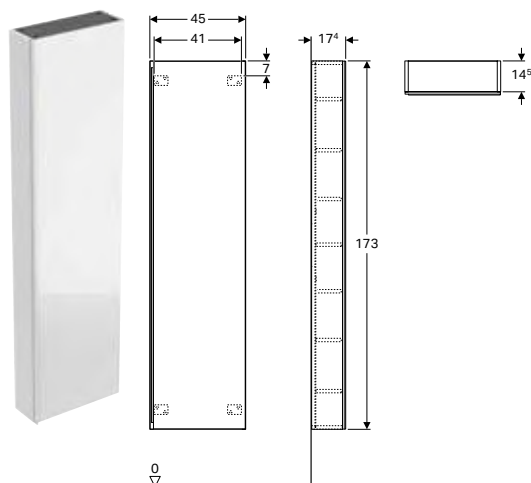

Side cabinets

Geberit Acanto tall cabinet with one door

Technical data

Product material	High-compressed three-layer chipboard

Scope of delivery

- Tall cabinet
- 5 movable shelves
- Fastening material

Characteristics

- Wall-hung
- With one door
- Opening with handle
- Hinge side left or right
- Door with soft closing
- Moisture-resistant
- With two fixed shelves
- With five movable shelves
- Front made of chipboard with glass cover
- Delivered preassembled

Art. no.	Colour / surface	H [cm]	T [cm]
B / width: 45 cm			
500.637.01.2	Body: white / high-gloss coated Doors: white / shiny glass	173	17.4
500.637.JL.2	Body: sand grey / matt coated Doors: sand grey / shiny glass	173	17.4
500.637.JK.2	Body: lava / matt coated Doors: lava / shiny glass	173	17.4
500.637.16.1	Body: black / matt coated Doors: black / shiny glass	173	17.4

Accessories

- Accessory overview – Geberit Acanto bathroom furniture → p. 503