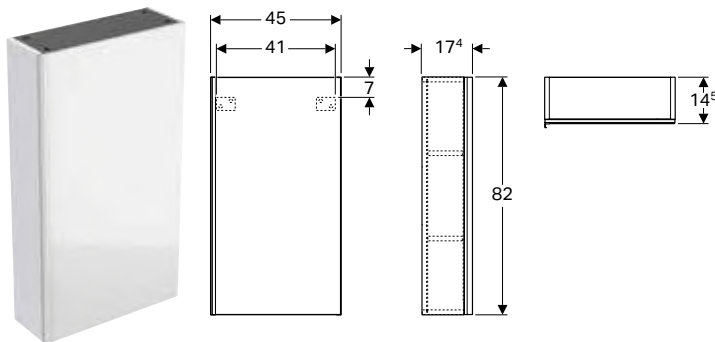

Geberit Acanto high-level cabinet with one door

Technical data

Product material	High-compressed three-layer chipboard

Scope of delivery

- High-level cabinet
- 3 movable shelves
- Fastening material

Characteristics

- Wall-hung
- With one door
- Opening with handle
- Hinge side left or right
- Door with soft closing
- Moisture-resistant
- With three movable shelves
- Mirror on inside of door
- Front made of chipboard with glass cover
- Delivered preassembled