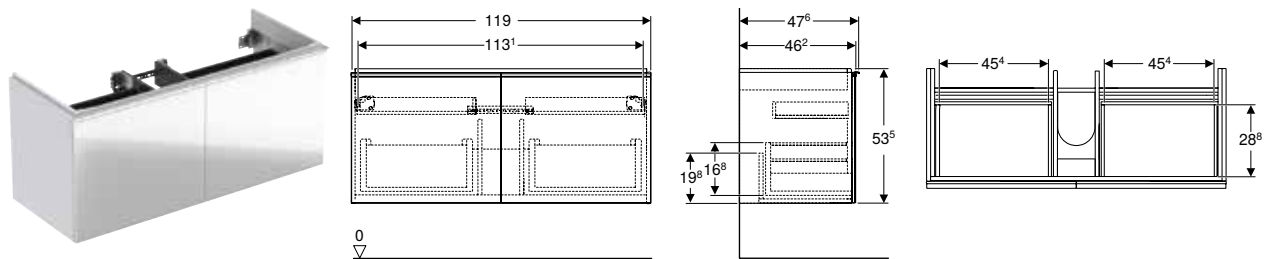

Geberit Acanto cabinet for washbasin, with two drawers, two internal drawers and trap

Technical data

Product material	High-compressed three-layer chipboard

Scope of delivery

- Cabinet for washbasin
- Bottle trap with dip tube, space-saving model, $\varnothing$ 32 mm
- Fastening material

Characteristics

- Wall-hung
- With two drawers
- With two internal drawers
- Opening with handle
- Drawer with self-closing
- Moisture-resistant
- Front made of chipboard with glass cover
- Delivered preassembled

Art. no.	Colour / surface	B [cm]	H [cm]	T [cm]
Washbasin width: 120 cm				
502.355.01.2	Body: white / high-gloss coated Drawers: white / shiny glass	119	53.5	47.6
502.355.JL.2	Body: sand grey / matt coated Drawers: sand grey / shiny glass	119	53.5	47.6
502.355.JK.2	Body: lava / matt coated Drawers: lava / shiny glass	119	53.5	47.6
502.355.16.1	Body: black / matt coated Drawers: black / shiny glass	119	53.5	47.6

Can be combined with

- Geberit Acanto washbasin → p. 497
- Geberit Option Plus illuminated mirror with direct and indirect lighting → p. 754
- Geberit Option Plus mirror cabinet with lighting and three doors → p. 759

Accessories

- Accessory overview – Geberit Acanto bathroom furniture → p. 503