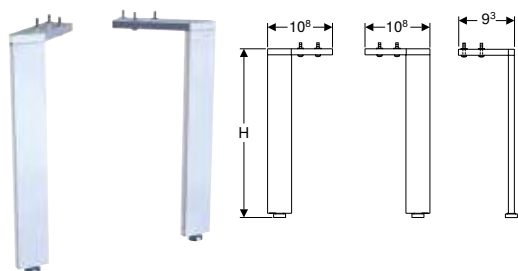

Geberit Acanto set of feet

Technical data

Product material	Aluminium
------------------	-----------

Scope of delivery

- Set of 2 pieces

Characteristics

- Height adjustable for compensating floor unevenness

Art. no. Colour / surface