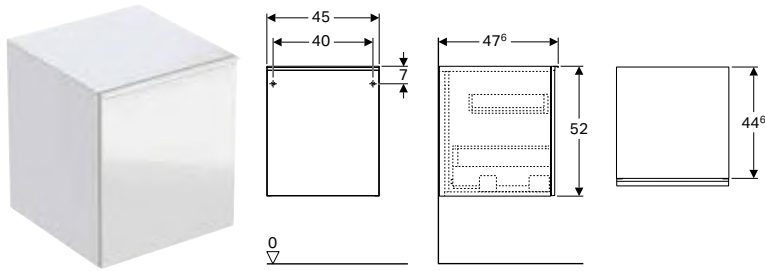

Geberit Acanto low cabinet with one drawer and internal drawer

Technical data

Product material	High-compressed three-layer chipboard

Scope of delivery

- Low cabinet
- Fastening material

Characteristics

- Wall-hung
- With one drawer
- With one internal drawer
- Opening with handle
- Drawer with self-closing
- Moisture-resistant
- Front made of chipboard with glass cover
- Cover plate made of glass
- Delivered preassembled

Art. no.	Colour / surface	H [cm]	T [cm]
B / width: 45 cm			
500.618.01.2	Body: white / high-gloss coated Drawers: white / shiny glass	52	47.6
500.618.JL.2	Body: sand grey / matt coated Drawers: sand grey / shiny glass	52	47.6
500.618.JK.2	Body: lava / matt coated Drawers: lava / shiny glass	52	47.6
500.618.16.1	Body: black / matt coated Drawers: black / shiny glass	52	47.6

Can be combined with

- Geberit magnetic board with storage boxes → p. 516

Accessories

- Accessory overview – Geberit Acanto bathroom furniture → p. 503