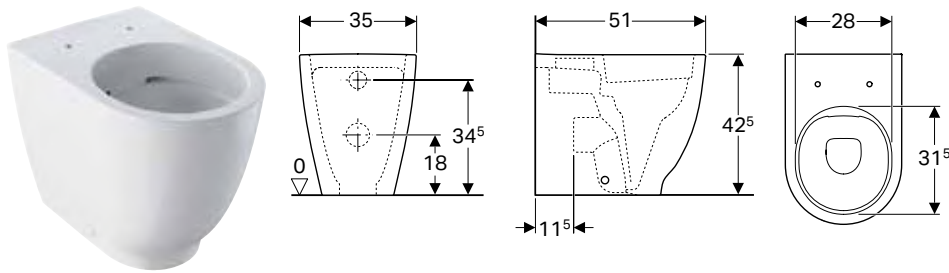

Geberit Acanto floor-standing WC, washdown, raised, back-to-wall, shrouded, Rimfree

Application purposes

- For concealed cisterns
- For concealed flushing valves

Technical data

Product material	Vitreous china

Scope of delivery

- Fastening material

Characteristics

- Floor-standing
- Back-to-wall
- Washdown WC
- Rimfree
- Type 1, full flush volume 6 / 5 / 4 l, in accordance with EN 997
- Horizontal or vertical outlet
- Type 2 in accordance with EN 997
- Flushes with 4.5 l
- Shrouded
- Hidden fastening
- Small projection
- Raised seat height

Art. no.	Colour / surface	B	H	T
		[cm]	[cm]	[cm]
500.602.01.2	white	35	42.5	51

To order additionally

- WC seat

Can be combined with

- Geberit Acanto WC seat → p. 520

Accessories

- Accessory overview – Geberit Acanto WC ceramic appliance in combination with connection pipes → p. 518