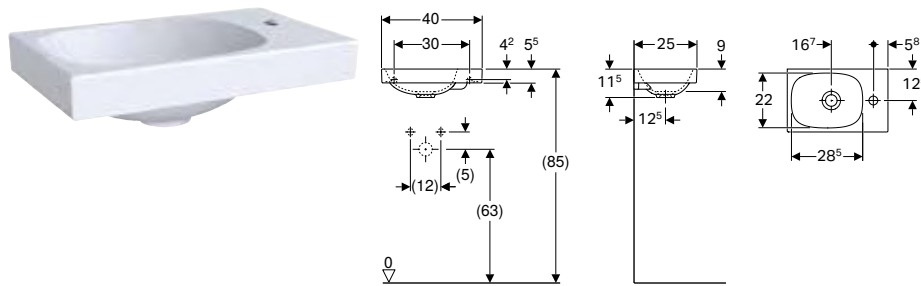

Handrinse basins

Geberit Acanto handrinse basin, right tap hole

Technical data

Product material	Fine fireclay

Characteristics

- Can be installed with a washbasin cabinet
- Asymmetrical

Art. no.	Colour / surface	Tap hole	Overflow	H [cm]	T [cm]
B / width: 40 cm					
500.635.01.2	white	right	without	11.5	25

Can be combined with

- Geberit Acanto cabinet for handrinse basin, with one door and trap → p. 506

Accessories

- Geberit waste outlet with free outlet and valve cover → p. 919
- Geberit bottle trap with dip tube for washbasin, horizontal outlet → p. 920
- Geberit waste outlet with free outlet, screen → p. 919
- Geberit fastening material for handrinse basin → p. 899