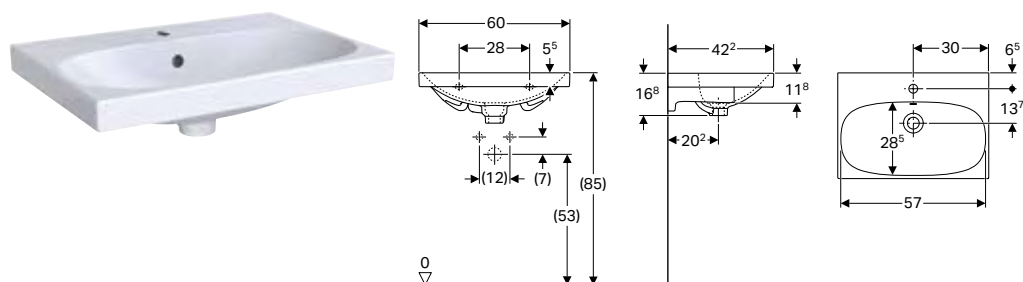

Geberit Acanto washbasin, small projection

Technical data

Product material	Fine fireclay

Characteristics

- Can be installed with a washbasin cabinet
- Small projection

Art. no.	Colour / surface	Tap hole	Overflow	Cabinet width [cm]	H [cm]	T [cm]
B / width: 60 cm						
500.631.01.2	white	centred	visible	59.5	16.8	42.2

Can be combined with

- Geberit Acanto cabinet for washbasin, with one drawer and one internal drawer, small projection, with trap → p. 508

Accessories

- Geberit waste outlet, space-saving model, slim design, with external waste plug with push actuation → p. 924
- Geberit bottle trap with dip tube for washbasin, horizontal outlet → p. 920
- Geberit fastening material for washbasin → p. 899