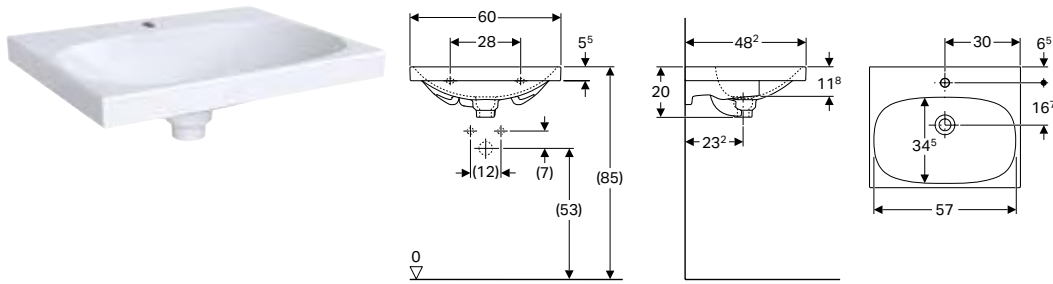

Geberit Acanto washbasin with hidden overflow and drain cover

Technical data

Product material	Fine fireclay

Scope of delivery

- Drain cover

Characteristics

- Can be installed with a washbasin cabinet
- Ceramic overflow system
- Chrome-plated cover

Art. no.	Colour / surface	Tap hole	Overflow	Cabinet width [cm]	H [cm]	T [cm]
B / width: 60 cm						
500.629.01.2	white	centred	hidden	59.5	20	48.2

Can be combined with

- Geberit Acanto cabinet for washbasin, with one drawer, one internal drawer and trap → p. 507

Accessories

- Geberit bottle trap with dip tube for washbasin, horizontal outlet → p. 920
- Geberit fastening material for washbasin → p. 899