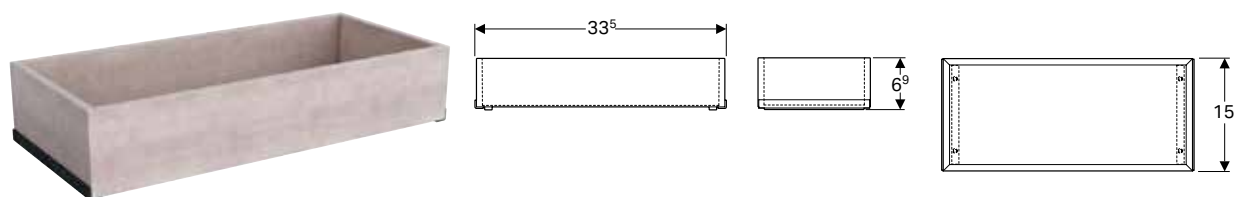

Accessories

Geberit Acanto organising box

Technical data

Product material	High-compressed three-layer chipboard

Art. no. Colour / surface

500.648.00.2 mystic oak