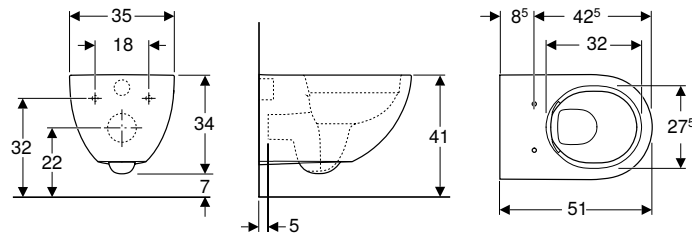

Geberit towel hook

Technical data

Product material	Steel
------------------	-------

Art. no. Colour / surface

500.647.JK.2 lava / matt powder-coated

WCs

Wall-hung WCs

Geberit Acanto wall-hung WC, washdown, shrouded, Rimfree