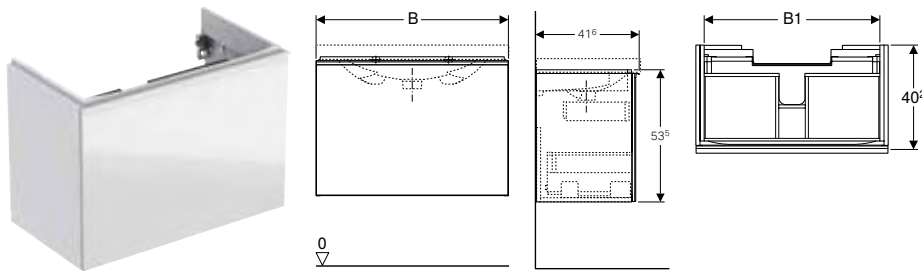

Geberit Acanto cabinet for washbasin, with one drawer and one internal drawer, small projection, with trap

Technical data

Product material	High-compressed three-layer chipboard

Scope of delivery

- Cabinet for washbasin
- Bottle trap with dip tube, space-saving model, $\varnothing$ 32 mm
- Fastening material

Characteristics

- Wall-hung
- With one drawer
- With one internal drawer
- Opening with handle
- Drawer with self-closing
- Small projection
- Moisture-resistant
- Front made of chipboard with glass cover
- Delivered preassembled

Art. no.	Colour / surface	B [cm]	B1 [cm]	H [cm]	T [cm]
Washbasin width: 60 cm					
500.614.01.2	Body: white / high-gloss coated Drawers: white / shiny glass	59.5	53.1	53.5	41.6
500.614.JL.2	Body: sand grey / matt coated Drawers: sand grey / shiny glass	59.5	53.1	53.5	41.6
500.614.JK.2	Body: lava / matt coated Drawers: lava / shiny glass	59.5	53.1	53.5	41.6
500.614.16.1	Body: black / matt coated Drawers: black / shiny glass	59.5	53.1	53.5	41.6
Washbasin width: 75 cm					
500.615.01.2	Body: white / high-gloss coated Drawers: white / shiny glass	74	67.6	53.5	41.6
500.615.JL.2	Body: sand grey / matt coated Drawers: sand grey / shiny glass	74	67.6	53.5	41.6
500.615.JK.2	Body: lava / matt coated Drawers: lava / shiny glass	74	67.6	53.5	41.6
500.615.16.1	Body: black / matt coated Drawers: black / shiny glass	74	67.6	53.5	41.6
Washbasin width: 90 cm					
500.616.01.2	Body: white / high-gloss coated Drawers: white / shiny glass	89	82.6	53.5	41.6
500.616.JL.2	Body: sand grey / matt coated Drawers: sand grey / shiny glass	89	82.6	53.5	41.6
500.616.JK.2	Body: lava / matt coated Drawers: lava / shiny glass	89	82.6	53.5	41.6
500.616.16.1	Body: black / matt coated Drawers: black / shiny glass	89	82.6	53.5	41.6

Can be combined with

- Geberit Acanto mirror cabinet with lighting, two doors → p. 515
- Geberit Acanto washbasin, small projection → p. 499
- Geberit Acanto washbasin, small projection, with shelf surface → p. 500

Accessories

- Accessory overview – Geberit Acanto bathroom furniture → p. 503