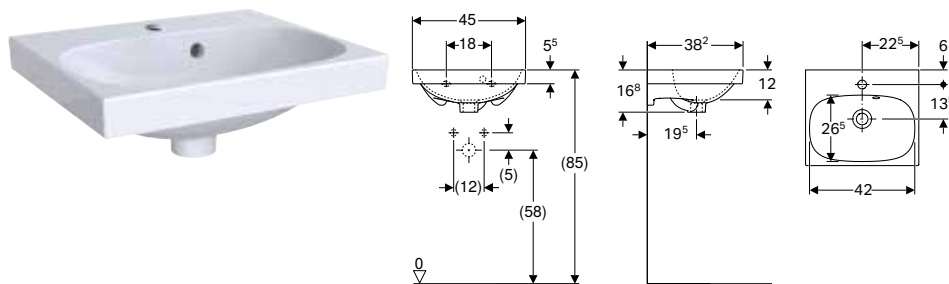

Geberit Acanto handrinse basin

Technical data

Product material	Fine fireclay

Characteristics

- Can be installed with a washbasin cabinet
- Asymmetrical overflow

Art. no.	Colour / surface	Tap hole	Overflow	H [cm]	T [cm]
B / width: 45 cm					
500.636.01.2	white	centred	visible	16.8	38.2

Can be combined with

- Geberit Acanto cabinet for handrinse basin, with one door and trap → p. 506

Accessories

- Geberit bottle trap with dip tube for washbasin, horizontal outlet → p. 920
- Geberit fastening material for handrinse basin → p. 899