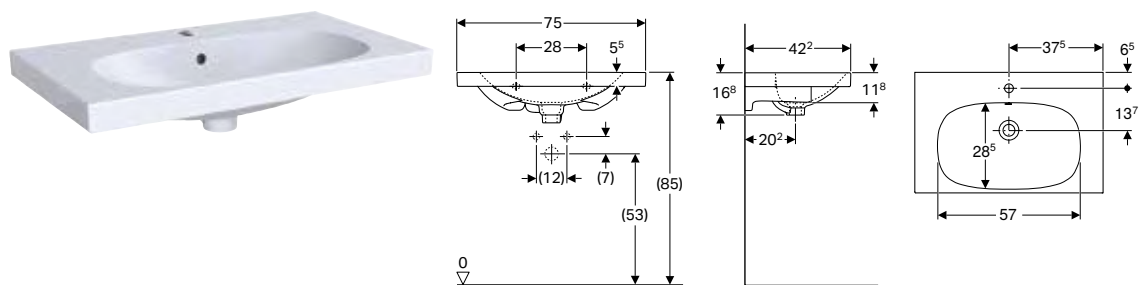

Geberit Acanto washbasin, small projection, with shelf surface

Technical data

Product material	Fine fireclay

Characteristics

- Can be installed with a washbasin cabinet
- Small projection
- With shelf surface

Art. no.	Colour / surface	Tap hole	Overflow	Cabinet width [cm]	H [cm]	T [cm]
B / width: 75 cm						
500.632.01.2	white	centred	visible	74	16.8	42.2
B / width: 90 cm						
500.633.01.2	white	centred	visible	89	16.8	42.2
500.634.01.2	white	without	visible	89	16.8	42.2

Can be combined with

- Geberit Acanto cabinet for washbasin, with one drawer and one internal drawer, small projection, with trap → p. 508

Accessories

- Geberit waste outlet, space-saving model, slim design, with external waste plug with push actuation → p. 924
- Geberit bottle trap with dip tube for washbasin, horizontal outlet → p. 920
- Geberit fastening material for washbasin → p. 899