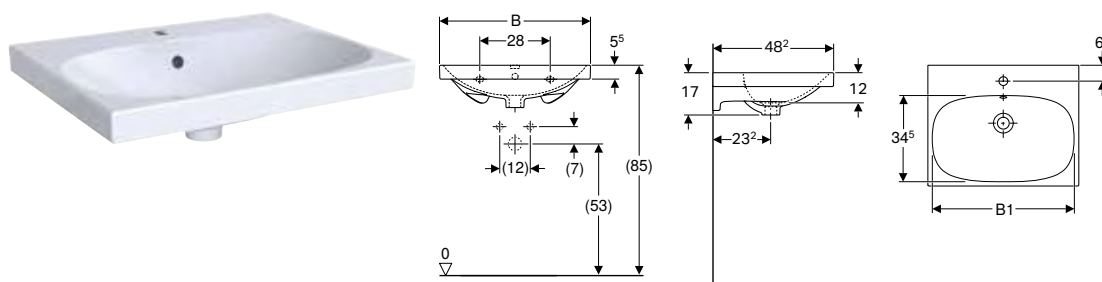

Washbasins

Geberit Acanto washbasin

Technical data

Product material	Fine fireclay

Characteristics

- Can be installed with a washbasin cabinet

Art. no.	Colour / surface	Tap hole	Overflow	B1 Cabinet width [cm]	H [cm]	T [cm]
B / width: 60 cm						
500.620.01.2	white	centred	visible	57	59.5	48.2
B / width: 65 cm						
500.621.01.2	white	centred	visible	61.5	64	48.2
B / width: 120 cm						
501.880.00.1	white	left and right	visible	117	119	48.2
501.880.00.5*	white	left and right	without	117	119	48.2
501.880.00.3*	white	without	visible	117	119	48.2
501.880.00.7*	white	without	without	117	119	48.2

* Order-based production

Can be combined with

- Geberit Acanto cabinet for washbasin, with two drawers, two internal drawers and trap → p. 510
- Geberit Acanto cabinet for washbasin, with one drawer, one internal drawer and trap → p. 507

Accessories

- Geberit waste outlet, space-saving model, slim design, with external waste plug with push actuation → p. 924
- Geberit bottle trap with dip tube for washbasin, horizontal outlet → p. 920
- Geberit fastening material for washbasin → p. 899