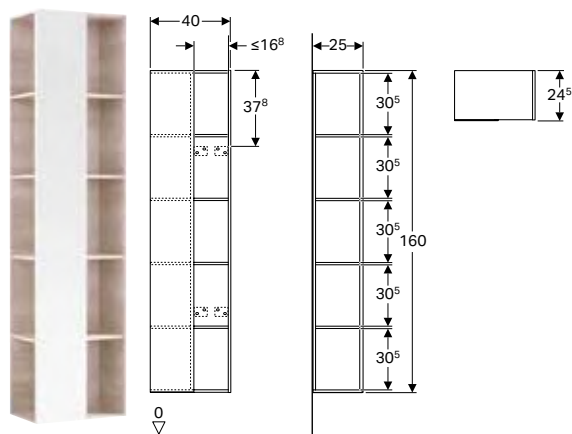

Geberit Citterio shelf unit with mirror

Technical data

Product material	High-compressed three-layer chipboard

Scope of delivery

- Fastening material

Characteristics

- With eight fixed shelves
- Front with mirror
- Delivered preassembled

Art. no.	Colour / surface	B [cm]	H [cm]	T [cm]
500.569.JI.1	oak beige / wood-textured melamine	40	160	25
500.569.JJ.1	oak grey-brown / wood-textured melamine	40	160	25

Accessories

- Accessory overview – Geberit Citterio bathroom furniture → p. 431