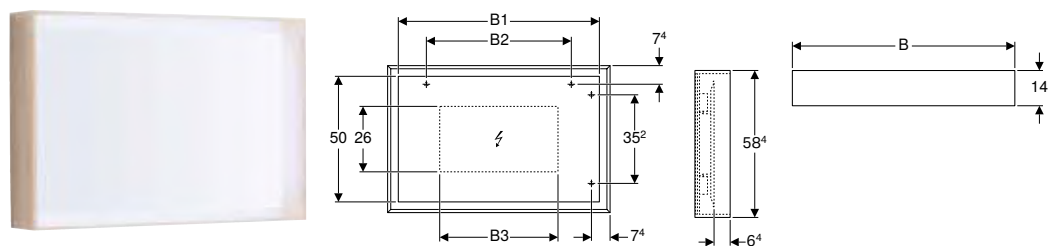

Mirrors

Geberit Citterio illuminated mirror

Technical data

Protection degree	IP44
Protection class	II
Nominal voltage	230 V AC
Mains frequency	50 Hz
Operating voltage	12 V DC
Output voltage	12 V DC
Product material	Glass
Light colour	4200 K

Characteristics

- Mirror surface with LED light strip integrated in frame
- Light operated by wall switch
- Frame made of wood

Art. no.	Colour / surface	B1 [cm]	B2 [cm]	B3 [cm]	H [cm]	T [cm]	Power consumption [W]	Luminous flux [lm]
B / width: 88.4 cm								
500.572.JI.1	oak beige / wood-textured melamine	80	57.6	47	58.4	14	22	2860
500.572.JJ.1	oak grey-brown / wood-textured melamine	80	57.6	47	58.4	14	22	2860
B / width: 118.4 cm								
500.570.JI.1	oak beige / wood-textured melamine	110	80	77	58.4	14	28	3640
500.570.JJ.1	oak grey-brown / wood-textured melamine	110	80	77	58.4	14	28	3640

Accessories

- Accessory overview – Geberit Citterio bathroom furniture → p. 431