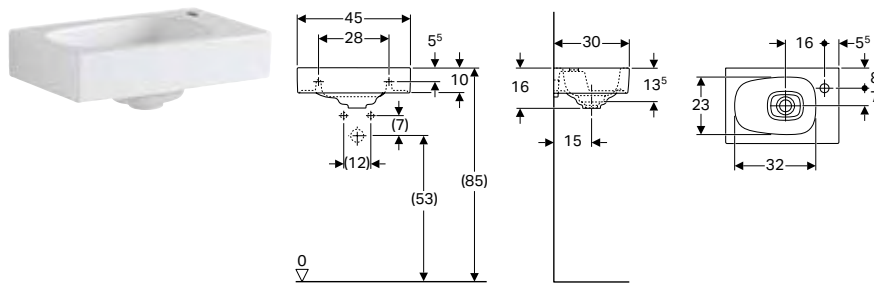

✓ Compatible

Accessory overview – Geberit Citterio washbasins

Geberit International Sales, version: December 2021

					Handrinse basins	Washbasins	Washbasins	
					Geberit Citterio handrinse basin	Geberit Citterio washbasin	Geberit Citterio washbasin	
					45 cm	60 cm	90 cm	
KeraTect, right tap hole, without overflow					500.541.01.1			
KeraTect, central tap hole, without overflow						500.544.01.1	500.547.01.1	
KeraTect, left and right tap hole, without overflow								
KeraTect, left tap hole, without overflow								
KeraTect, without tap hole, without overflow								
KeraTect, without tap hole, visible overflow								
								
					→ p. 426	→ p. 427	→ p. 427	
Geberit waste outlet with free outlet and valve cover	152.050.21.1		Gloss chrome	→ p. 919	✓	✓	✓	
	152.080.21.1		Gloss chrome	→ p. 919				
Geberit bottle trap with dip tube for washbasin, horizontal outlet	151.034.21.1		Gloss chrome	→ p. 921	✓	✓	✓	
	151.035.21.1		Gloss chrome	→ p. 921	✓	✓	✓	
For furniture assembly, please include when placing order								
Geberit bottle trap with dip tube for washbasin, space-saving model, horizontal outlet	151.116.11.1			→ p. 921	✓	✓	✓	
Or								
Geberit valve cover for waste outlet with free outlet	241.993.21.1		Gloss chrome	→ p. 922		✓	✓	
Geberit washbasin connector Clou, with lever actuation	152.018.00.1			→ p. 921		✓	✓	

Handrinse basins

Geberit Citterio handrinse basin

Technical data

Product material	Vitreous china
------------------	----------------

Scope of delivery

- Drain cover made of sanitary ceramic

Characteristics

- Can be installed with a washbasin cabinet
- Asymmetrical