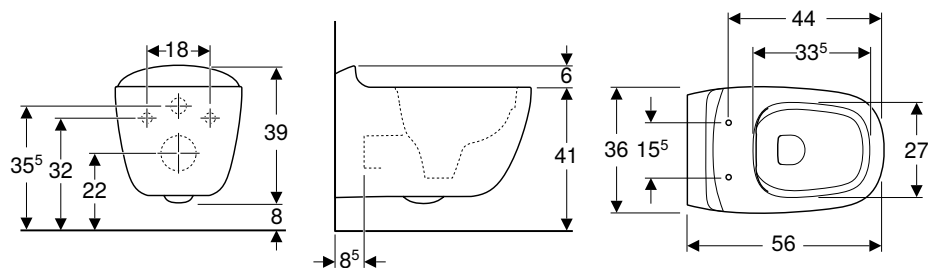

WCs

Accessory overview – Geberit Citterio WC ceramic appliance in combination with connection pipes

Geberit International Sales, version: December 2021

				Geberit Citterio floor-standing WC, washdown, back-to-wall, shrouded, Rimfree
White				500.512.01.1
				→ p. 441
Geberit P-bend set for floor-standing WC	131.081.11.1		→ p. 870	X = 160 mm
Geberit connection bend 90°	152.610.11.1		→ p. 930	X = 65 mm

Wall-hung WCs

Geberit Citterio wall-hung WC, washdown, shrouded, Rimfree

Application purposes

- For concealed cisterns
- For pressure flushing valves

Technical data

Product material	Vitreous china

Scope of delivery

- Fastening material

Characteristics

- Wall-hung
- Washdown WC
- Rimfree
- Easy fastening with Geberit WC wall fixing type EFF3
- Type 1, full flush volume 6 / 5 l, in accordance with EN 997
- Type 2 in accordance with EN 997
- Flushes with 4.5 l
- Shrouded

Art. no.	Colour / surface	B [cm]	H [cm]	T [cm]
500.510.01.1	white / KeraTect	36	33	56

To order additionally

- WC seat

Can be combined with

- Geberit Citterio WC seat → p. 442

Accessories

- Geberit straight connector set for WC → p. 868

- An extended outlet connection piece is required for mounting