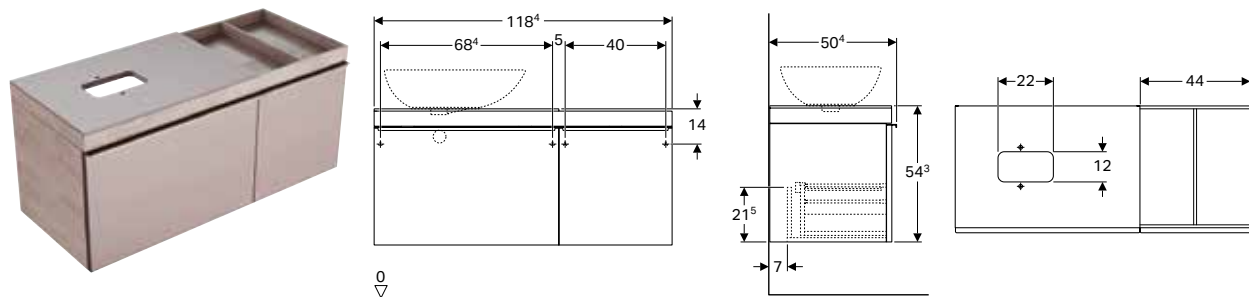

Geberit Citterio cabinet for lay-on washbasin, with two drawers and shelf surface

Technical data

Product material	High-compressed three-layer chipboard

Scope of delivery

- Fastening material

Characteristics

- Wall-hung
- With one internal drawer
- With two drawers
- Opening with handle
- Drawer with self-closing
- Can be equipped with feet
- Front made of glass
- Cover plate made of glass
- Drawer frame made of metal
- Delivered preassembled

Art. no.	Colour / surface	B [cm]	Washbasin width [cm]	H [cm]	T [cm]
Shelf space: left					
500.565.JI.1	Drawers: taupe / shiny glass Body: oak beige / wood-textured melamine	118.4	56	54.3	50.4
500.565.JJ.1	Drawers: black / shiny glass Body: oak grey-brown / wood-textured melamine	118.4	56	54.3	50.4
Shelf space: right					
500.564.JI.1	Drawers: taupe / shiny glass Body: oak beige / wood-textured melamine	118.4	56	54.3	50.4
500.564.JJ.1	Drawers: black / shiny glass Body: oak grey-brown / wood-textured melamine	118.4	56	54.3	50.4

Can be combined with

- Geberit Citterio lay-on washbasin with waste outlet → p. 429
- Geberit Citterio illuminated mirror → p. 438
- Geberit Citterio illuminated mirror, lateral storage shelf → p. 439
- Geberit Citterio lay-on washbasin → p. 429

Accessories

- Accessory overview – Geberit Citterio bathroom furniture → p. 431