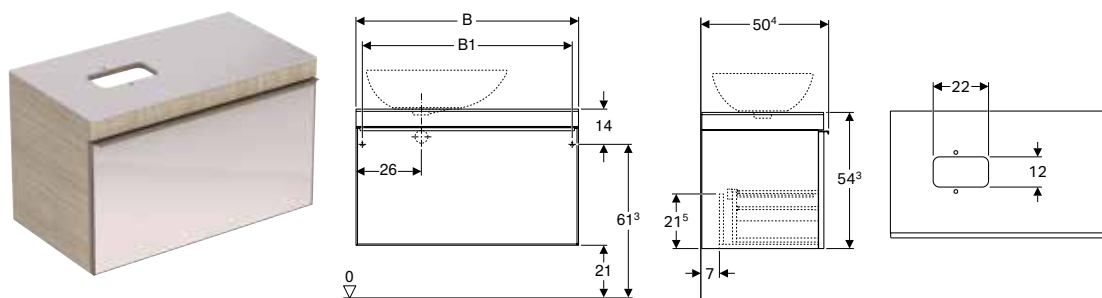

Geberit Citterio cabinet for lay-on washbasin, with one drawer

Technical data

Product material	High-compressed three-layer chipboard

Scope of delivery

- Fastening material

Characteristics

- Wall-hung
- With one drawer
- Opening with handle
- Drawer with self-closing
- Front made of glass
- Can be equipped with feet
- Cover plate made of glass
- Drawer frame made of metal
- Delivered preassembled

Art. no.	Colour / surface	B1 [cm]	Washbasin width [cm]	H [cm]	T [cm]	Trap cutout
B / width: 73.4 cm						
500.558.JI.1	Drawers: taupe / shiny glass Body: oak beige / wood-textured melamine	68.4	56	54.3	50.4	left or right
500.558.JJ.1	Drawers: black / shiny glass Body: oak grey-brown / wood-textured melamine	68.4	56	54.3	50.4	left or right
B / width: 88.4 cm						
500.560.JI.1	Drawers: taupe / shiny glass Body: oak beige / wood-textured melamine	83.4	56	54.3	50.4	left or right
500.560.JJ.1	Drawers: black / shiny glass Body: oak grey-brown / wood-textured melamine	83.4	56	54.3	50.4	left or right
B / width: 118.4 cm						
500.561.JI.1	Drawers: taupe / shiny glass Body: oak beige / wood-textured melamine	113.4	56	54.3	50.4	left or right
500.561.JJ.1	Drawers: black / shiny glass Body: oak grey-brown / wood-textured melamine	113.4	56	54.3	50.4	left or right

Can be combined with

- Geberit Citterio lay-on washbasin → p. 429
- Geberit Citterio lay-on washbasin with waste outlet → p. 429
- Geberit Citterio illuminated mirror → p. 438
- Geberit Citterio illuminated mirror, lateral storage shelf → p. 439

Accessories

- Accessory overview – Geberit Citterio bathroom furniture → p. 431