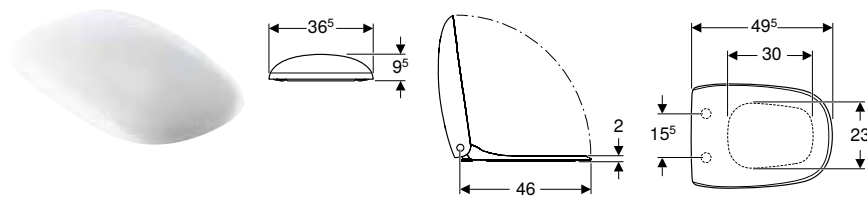

WC seats

Geberit Citterio WC seat

Technical data

Product material	Duroplast
Fastening distance	15.5 cm

Characteristics

- Overlapping WC lid

Art. no.	Colour / surface	Soft-closing mechanism	Fastening	Hinge material
500.540.01.1	white	yes	from above	Brass chrome-plated

Can be combined with

- Geberit Citterio wall-hung WC, washdown, shrouded, Rimfree → p. 440
- Geberit Citterio floor-standing WC, washdown, back-to-wall, shrouded, Rimfree → p. 441