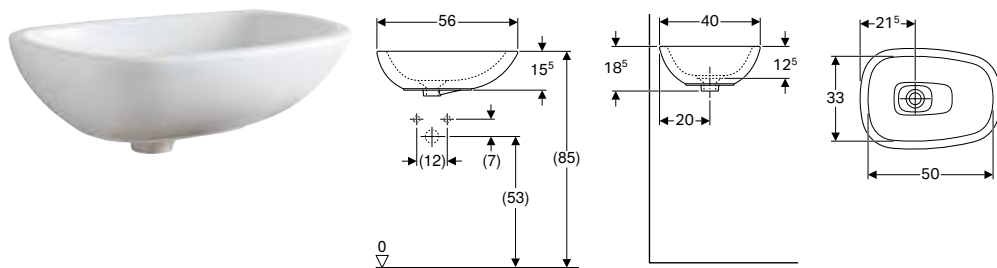

Lay-on washbasins

Geberit Citterio lay-on washbasin

Technical data

Product material	Vitreous china

Scope of delivery

- Drain cover made of sanitary ceramic
- Fastening material

Characteristics

- Asymmetrical
- Can be installed with a washbasin cabinet

Art. no.	Colour / surface	Tap hole	Overflow	H [cm]	T [cm]
B / width: 56 cm					
500.542.01.1	white / KeraTect	without	without	18.5	40

To order additionally

- Washbasin connector

Can be combined with

- Geberit Citterio cabinet for lay-on washbasin, with one drawer → p. 435
- Geberit Citterio cabinet for lay-on washbasin, with two drawers and shelf surface → p. 436

Accessories

- Accessory overview – Geberit Citterio washbasins → p. 425