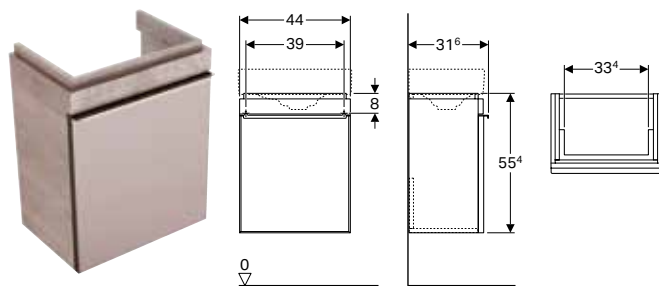

Washbasin cabinets

Geberit Citterio cabinet for handrinse basin, with one door

Technical data

Product material	High-compressed three-layer chipboard

Scope of delivery

- Fastening material

Characteristics

- Wall-hung
- With one door
- Opening with handle
- Can be equipped with feet
- Front made of glass
- Delivered preassembled
- Door frame made of metal

Art. no.	Colour / surface	B [cm]	H [cm]	T [cm]	Door
Washbasin width: 45 cm					
500.555.JI.1	Doors: taupe / shiny glass Body: oak beige / wood-textured melamine	44	55.4	31.6	hinges right
500.555.JJ.1	Doors: black / shiny glass Body: oak grey-brown / wood-textured melamine	44	55.4	31.6	hinges right

Can be combined with

- Geberit Citterio handrinse basin → p. 426

Accessories

- Accessory overview – Geberit Citterio bathroom furniture → p. 431