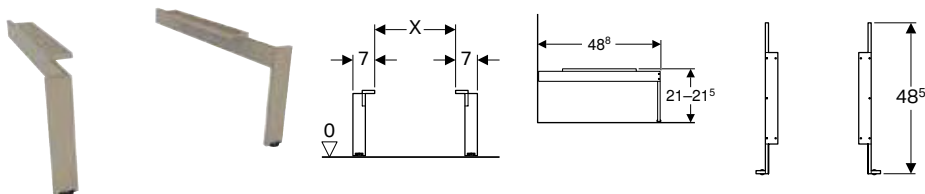

Accessories

Geberit Citterio set of feet

Technical data

Product material	Aluminium

Scope of delivery

- Set of 2 pieces

Art. no.	Colour / surface
500.573.39.1	champagne