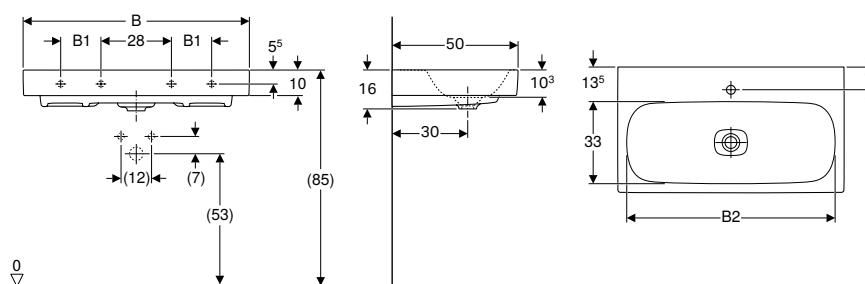

Washbasins

Geberit Citterio washbasin

Technical data

Product material	Fine fireclay

Scope of delivery

- Drain cover made of sanitary ceramic

Characteristics

- Can be installed with a washbasin cabinet
- Suitable for Geberit washbasin connector Clou

Art. no.	Colour / surface	Tap hole	Overflow	B1 [cm]	B2 [cm]	Cabinet width [cm]	H [cm]	T [cm]	Fastening points
B / width: 60 cm									
500.544.01.1	white / KeraTect	centred	without	-	53	58.4	16	50	2
B / width: 90 cm									
500.547.01.1	white / KeraTect	centred	without	16	83	88.4	16	50	4
B / width: 120 cm									
500.553.01.1	white / KeraTect	left and right	without	28	113	118.4	16	50	4

To order additionally

- Washbasin connector

Can be combined with

- Geberit Citterio cabinet for washbasin, with one drawer → p. 433

Accessories

- Accessory overview – Geberit Citterio washbasins → p. 425

- Geberit washbasin connector Clou with lever actuation only for washbasins with one tap hole