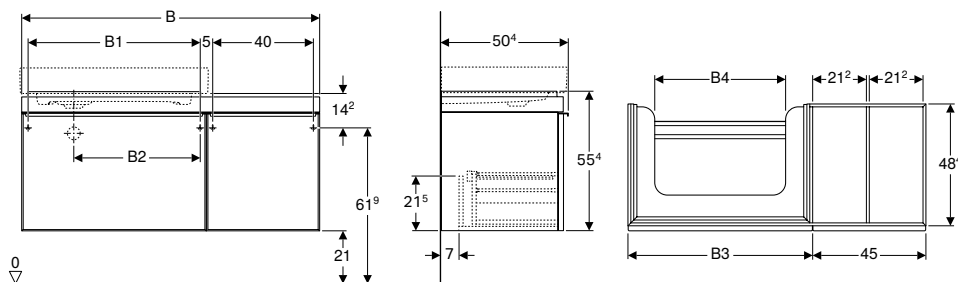

Geberit Citterio cabinet for washbasin, with two drawers and shelf surface

Technical data

Product material	High-compressed three-layer chipboard

Scope of delivery

- Fastening material

Characteristics

- Wall-hung
- With one internal drawer
- With two drawers
- Opening with handle
- Drawer with self-closing
- Can be equipped with feet
- Front made of glass
- Drawer frame made of metal
- Delivered preassembled

Art. no.	Colour / surface	Shelf space	B [cm]	B1 [cm]	B2 [cm]	B3 [cm]	B4 [cm]	H [cm]	T [cm]
Washbasin width: 75 cm									
500.563.JI.1	Drawers: taupe / shiny glass Body: oak beige / wood-textured melamine	left	118.4	68.4	49.7	73.4	52	55.4	50.4
500.563.JJ.1	Drawers: black / shiny glass Body: oak grey-brown / wood-textured melamine	left	118.4	68.4	49.7	73.4	52	55.4	50.4
500.562.JI.1	Drawers: taupe / shiny glass Body: oak beige / wood-textured melamine	right	118.4	68.4	49.7	73.4	52	55.4	50.4
500.562.JJ.1	Drawers: black / shiny glass Body: oak grey-brown / wood-textured melamine	right	118.4	68.4	49.7	73.4	52	55.4	50.4
Washbasin width: 90 cm									
500.568.JI.1	Drawers: taupe / shiny glass Body: oak beige / wood-textured melamine	left	133.4	83.4	41.7	88.4	67	55.4	50.4
500.568.JJ.1	Drawers: black / shiny glass Body: oak grey-brown / wood-textured melamine	left	133.4	83.4	41.7	88.4	67	55.4	50.4
500.567.JI.1	Drawers: taupe / shiny glass Body: oak beige / wood-textured melamine	right	133.4	83.4	41.7	88.4	67	55.4	50.4
500.567.JJ.1	Drawers: black / shiny glass Body: oak grey-brown / wood-textured melamine	right	133.4	83.4	41.7	88.4	67	55.4	50.4

Can be combined with

- Geberit Citterio washbasin with shelf surface → p. 428
- Geberit Citterio illuminated mirror → p. 438
- Geberit Citterio illuminated mirror, lateral storage shelf → p. 439

Accessories

- Accessory overview – Geberit Citterio bathroom furniture → p. 431