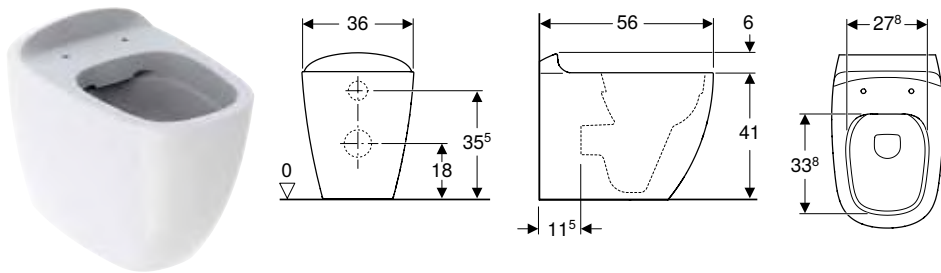

Floor-standing WCs

Geberit Citterio floor-standing WC, washdown, back-to-wall, shrouded, Rimfree

Application purposes

- For concealed cisterns

Technical data

Product material	Vitreous china

Scope of delivery

- Fastening material

Characteristics

- Floor-standing
- Back-to-wall
- Washdown WC
- Rimfree
- Type 1, full flush volume 6 / 5 l, in accordance with EN 997
- Horizontal or vertical outlet
- Flushes with 4.5 l
- Shrouded

Art. no.	Colour / surface	B [cm]	H [cm]	T [cm]
500.512.01.1	white / KeraTect	36	41	56

To order additionally

- WC seat

Can be combined with

- Geberit Citterio WC seat → p. 442

Accessories

- Accessory overview – Geberit Citterio WC ceramic appliance in combination with connection pipes → p. 440