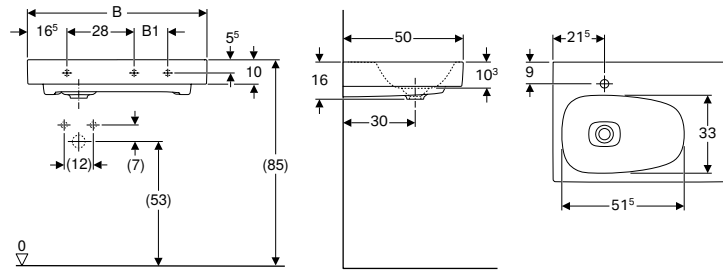

Geberit Citterio washbasin with shelf surface

Technical data

Product material	Fine fireclay

Scope of delivery

- Drain cover made of sanitary ceramic

Characteristics

- Can be installed with a washbasin cabinet
- Asymmetrical
- Suitable for Geberit washbasin connector Clou
- With shelf surface

Art. no.	Colour / surface	Tap hole	Overflow	Shelf space	B1 [cm]	Cabinet width [cm]	H [cm]	T [cm]
B / width: 75 cm								
500.545.01.1	white / KeraTect	left	without	right	14	73.4 / 118.4	16	50
500.546.01.1	white / KeraTect	right	without	left	14	73.4 / 118.4	16	50
B / width: 90 cm								
500.548.01.1	white / KeraTect	left	without	right	29	88.4 / 133.4	16	50
500.549.01.1	white / KeraTect	right	without	left	29	88.4 / 133.4	16	50

To order additionally

- Washbasin connector

Can be combined with

- Geberit Citterio cabinet for washbasin, with one drawer → p. 433
- Geberit Citterio cabinet for washbasin, with two drawers and shelf surface → p. 434

Accessories

- Accessory overview – Geberit Citterio washbasins → p. 425