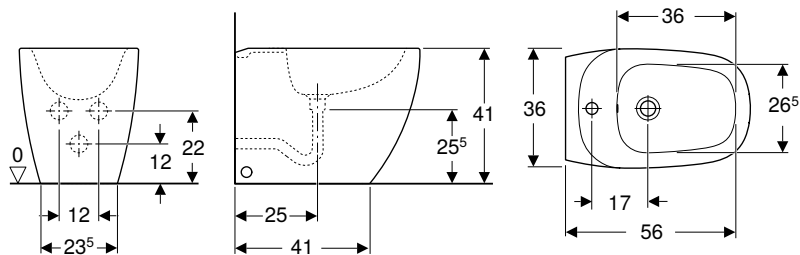

Floor-standing bidets

Geberit Citterio floor-standing bidet, back-to-wall, shrouded

Application purposes

- For single-hole taps with flexible hoses

Technical data

Product material	Vitreous china

Characteristics

- Floor-standing
- Back-to-wall
- Hidden water supply connection
- Shrouded
- Hidden fastening

Scope of delivery

- Fastening material

Art. no.	Colour / surface	Overflow	B [cm]	H [cm]	T [cm]
500.538.01.1	white / KeraTect	visible	36	41	56