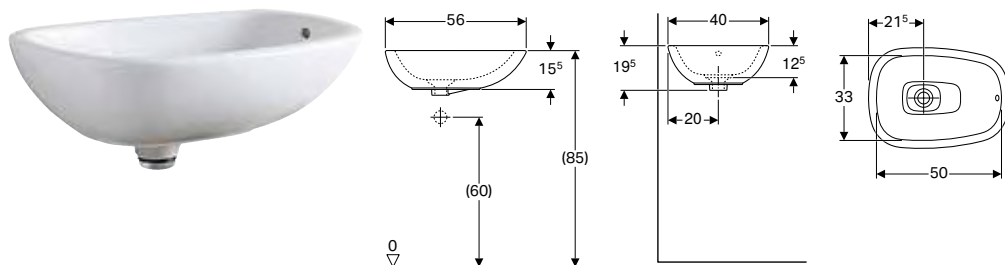

Geberit Citterio lay-on washbasin with waste outlet

Technical data

Product material	Vitreous china

Scope of delivery

- Push-button waste plug
- Drain cover made of sanitary ceramic
- Waste outlet
- Fastening material

Characteristics

- Asymmetrical
- Can be installed with a washbasin cabinet

Art. no.	Colour / surface	Tap hole	Overflow	H [cm]	T [cm]
B / width: 56 cm					
500.543.01.1	white / KeraTect	without	visible	19.5	40

To order additionally

- Washbasin connector

Can be combined with

- Geberit Citterio cabinet for lay-on washbasin, with one drawer → p. 435
- Geberit Citterio cabinet for lay-on washbasin, with two drawers and shelf surface → p. 436

Accessories

- Accessory overview – Geberit Citterio washbasins → p. 425