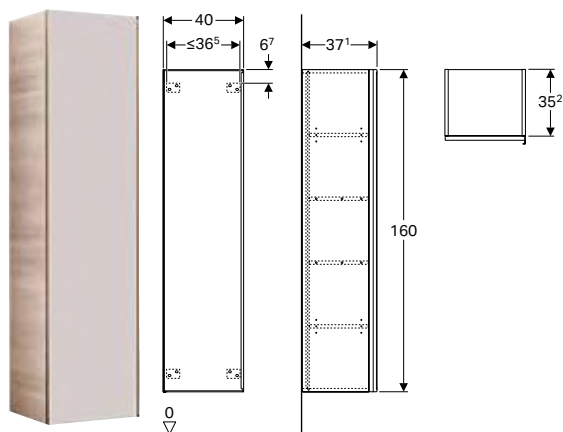

Side cabinets

Geberit Citterio tall cabinet with one door

Technical data

Product material	High-compressed three-layer chipboard

Scope of delivery

- Fastening material

Characteristics

- Wall-hung
- With one door
- Opening with handle
- Door with soft closing
- With two movable shelves
- With two fixed shelves
- Hinge side left or right
- Front made of glass
- Door frame made of metal
- Delivered preassembled

Art. no.	Colour / surface	B [cm]	H [cm]	T [cm]
500.554.JI.1	Doors: taupe / shiny glass Body: oak beige / wood-textured melamine	40	160	37.1
500.554.JJ.1	Doors: black / shiny glass Body: oak grey-brown / wood-textured melamine	40	160	37.1

Accessories

- Accessory overview – Geberit Citterio bathroom furniture → p. 431