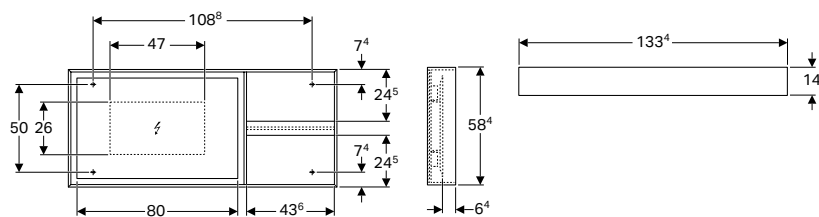

Characteristics

- Mirror surface with LED light strip integrated in frame
- Light operated by wall switch
- Frame made of wood

Art. no.	Colour / surface	B1 [cm]	B2 [cm]	B3 [cm]	H [cm]	T [cm]	Power consumption [W]	Luminous flux [lm]
B / width: 88.4 cm								
500.572.JI.1	oak beige / wood-textured melamine	80	57.6	47	58.4	14	22	2860
500.572.JJ.1	oak grey-brown / wood-textured melamine	80	57.6	47	58.4	14	22	2860
B / width: 118.4 cm								
500.570.JI.1	oak beige / wood-textured melamine	110	80	77	58.4	14	28	3640
500.570.JJ.1	oak grey-brown / wood-textured melamine	110	80	77	58.4	14	28	3640

Accessories

- Accessory overview – Geberit Citterio bathroom furniture → p. 431

Geberit Citterio illuminated mirror, lateral storage shelf

Technical data

Protection degree	IP44
Protection class	II
Nominal voltage	230 V AC
Mains frequency	50 Hz
Operating voltage	12 V DC
Output voltage	12 V DC
Power consumption	28 W
Product material	Glass
Light colour	4200 K