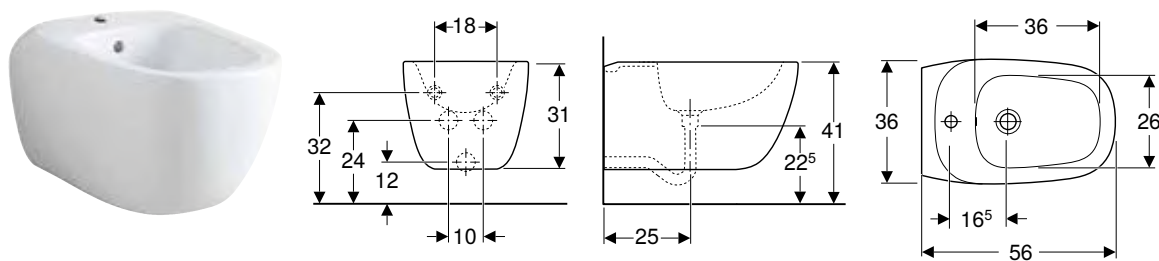

Bidets

Wall-hung bidets

Geberit Citterio wall-hung bidet, shrouded

Application purposes

- For single-hole taps with flexible hoses

Technical data

Product material	Vitreous china

Characteristics

- Wall-hung
- Hidden water supply connection
- Easy fastening with Geberit bidet wall fixing type EFF3
- Shrouded
- Hidden fastening

Scope of delivery

- Fastening material

Art. no.	Colour / surface	Overflow	B [cm]	H [cm]	T [cm]
500.539.01.1	white / KeraTect	visible	36	31	56