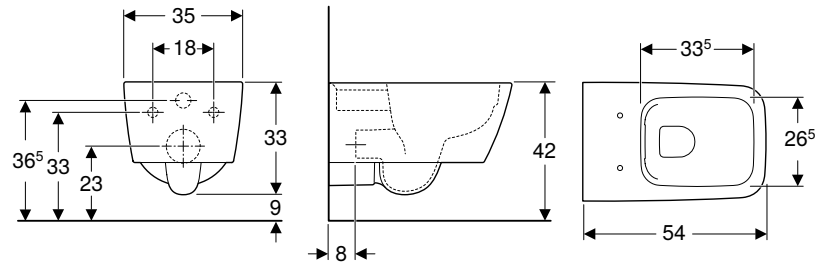

Art. no.	Colour / surface	B [cm]	H [cm]	T [cm]
204070000	white	35.5	33	49

To order additionally

- WC seat

Can be combined with

- Geberit iCon WC seat, slim design → p. 582
- Geberit iCon WC seat → p. 582

Geberit iCon Square wall-hung WC, washdown, shrouded, Rimfree