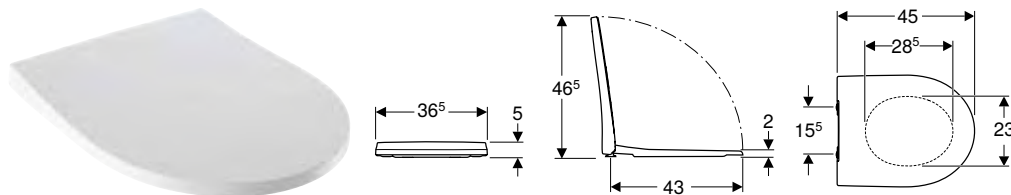

Geberit iCon WC seat, slim design

Technical data

Product material	Duroplast
Fastening distance	15.5 cm

Characteristics

- Slim design
- Overlapping WC lid
- Antibacterial

Art. no.	Colour / surface	Quick-release hinges	Soft-closing mechanism	Fastening	Hinge material
500.835.01.1	white	yes	yes	from above	Brass chrome-plated
574950000	white	no	yes	from above	Brass chrome-plated

Can be combined with

- Geberit iCon wall-hung WC, washdown, shrouded, Rimfree → p. 575
- Geberit iCon wall-hung WC, washdown, shrouded, Rimfree → p. 574
- Geberit iCon wall-hung WC, washdown, shrouded → p. 577
- Geberit iCon wall-hung WC, washdown, small projection, shrouded, Rimfree → p. 576
- Geberit iCon floor-standing WC, washdown, back-to-wall, shrouded, Rimfree → p. 578
- Geberit iCon floor-standing WC, washdown, back-to-wall, shrouded, Rimfree → p. 578
- Geberit iCon floor-standing WC for close-coupled exposed cistern, washdown, shrouded, Rimfree → p. 579