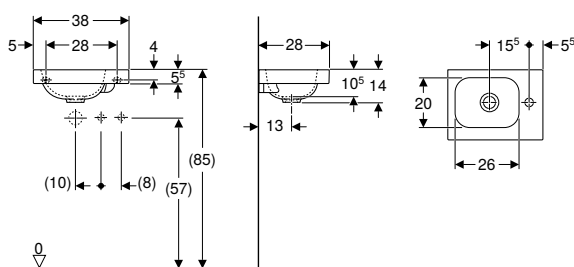

New

Geberit iCon Light handrinse basin

Technical data

Product material	Fine fireclay

Characteristics

- Can be installed with a washbasin cabinet
- Asymmetrical

Art. no.	Colour / surface	Tap hole	Overflow	Shelf space	H [cm]	T [cm]
B / width: 38 cm						
501.830.00.1	white	right	without	right	14	28
501.830.00.3 *	white	without	without	right	14	28
501.831.00.1	white	left	without	left	14	28
501.831.00.3 *	white	without	without	left	14	28

Available as of April 2022; * Order-based production

Can be combined with

- Geberit iCon cabinet for handrinse basin, with one door → p. 548

Accessories

- Geberit bottle trap with dip tube for washbasin, horizontal outlet → p. 920
- Geberit waste outlet with free outlet and valve cover → p. 919
- Geberit waste outlet with free outlet, screen → p. 919
- Geberit fastening material for handrinse basin → p. 899