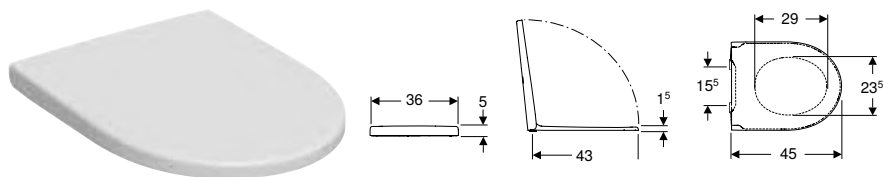

Geberit iCon WC seat

Technical data

Product material	Duroplast
Fastening distance	15.5 cm

Characteristics

- WC seat made of Duroplast
- Overlapping WC lid
- WC seat with EasyMount hinges
- Quick-release hinges, lockable

Art. no.	Colour / surface	Quick-release hinges	Soft-closing mechanism	Fastening
501.660.01.1	white	lockable	yes	from above

Available as of April 2022

Can be combined with

- Geberit iCon wall-hung WC, washdown, shrouded, Rimfree → p. 575
- Geberit iCon floor-standing WC, washdown, back-to-wall, shrouded, Rimfree → p. 578
- Geberit iCon wall-hung WC, washdown, shrouded → p. 577
- Geberit iCon floor-standing WC, washdown, back-to-wall, shrouded, Rimfree → p. 578
- Geberit iCon floor-standing WC for close-coupled exposed cistern, washdown, shrouded, Rimfree → p. 579