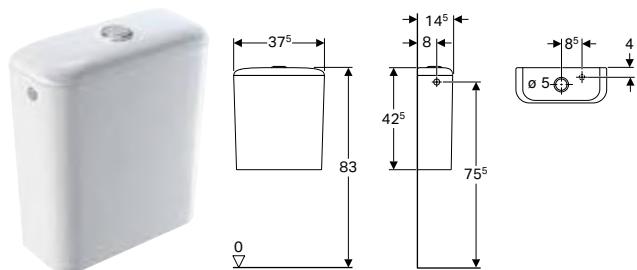

Geberit iCon exposed cistern, close-coupled, dual flush, lateral or bottom water supply connection

Application purposes

- For water supply connections 3/8"
- For close-coupled installation

Technical data

Flush volume, factory setting	6 and 3 l
Flush volume small, adjustment range	3 / 4 l
Product material	Vitreous china

Characteristics

- Dual flush
- Water supply connection on the left/right or bottom
- Type 1, full flush volume 6 l, in accordance with EN 997

Art. no.	Colour / surface	B [cm]	H [cm]	T [cm]
229420000	white	37.5	42.5	14.5

Can be combined with

- Geberit iCon floor-standing WC for close-coupled exposed cistern, washdown, shrouded, Rimfree → p. 579