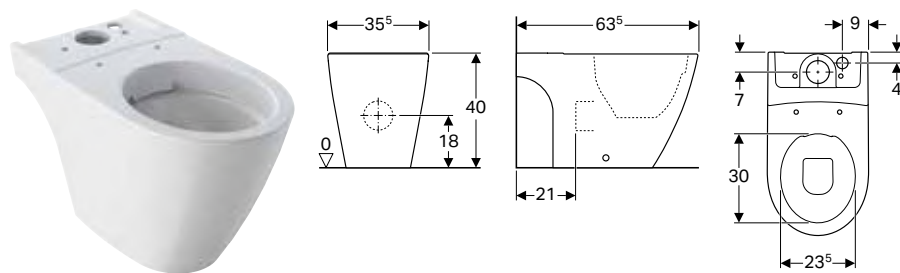

Art. no.	Colour / surface	B [cm]	H [cm]	T [cm]
214020000	white	35.5	40.5	56

To order additionally

- WC seat

Can be combined with

- Geberit iCon WC seat → p. 582
- Geberit iCon WC seat, slim design → p. 582
- Geberit iCon WC seat → p. 581

Accessories

- Accessory overview – Geberit iCon WC ceramic appliance in combination with connection pipes → p. 572

Geberit iCon floor-standing WC for close-coupled exposed cistern, washdown, shrouded, Rimfree

Application purposes

- For close-coupled exposed cistern

Technical data

Product material	Vitreous china

Scope of delivery

- Fastening material

Characteristics

- Floor-standing
- Washdown WC
- Rimfree
- Type 1, full flush volume 6 l, in accordance with EN 997
- Multidirectional outlet
- Shrouded
- Hidden fastening

Art. no.	Colour / surface	B [cm]	H [cm]	T [cm]
200460000	white	35.5	40	63.5

To order additionally

- Cistern
- WC seat

Can be combined with

- Geberit iCon exposed cistern, close-coupled, dual flush, lateral or bottom water supply connection → p. 584
- Geberit iCon exposed cistern, close-coupled, dual flush, bottom water supply connection → p. 583
- Geberit iCon WC seat → p. 582
- Geberit iCon WC seat, slim design → p. 582
- Geberit iCon WC seat → p. 581

Accessories

- Accessory overview – Geberit iCon WC ceramic appliance in combination with connection pipes → p. 572