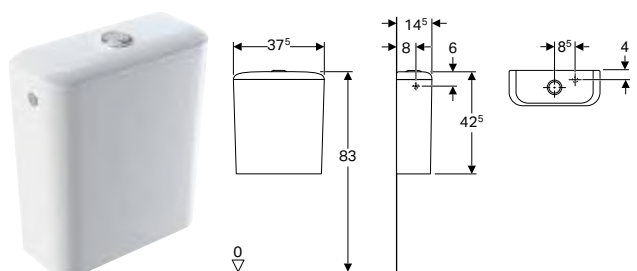

Geberit iCon Square exposed cistern, close-coupled, dual flush, lateral or bottom water supply connection

Application purposes

- For water supply connections 3/8"
- For close-coupled installation

Technical data

Flush volume, factory setting	6 and 3 l
Flush volume small, adjustment range	3 / 4 l
Product material	Vitreous china

Characteristics

- Dual flush
- Water supply connection on the left/right or bottom
- Type 1, full flush volume 6 l, in accordance with EN 997

Scope of delivery

- Mechanism

Art. no.	Colour / surface	B [cm]	H [cm]	T [cm]
228950000	white	37.5	42.5	14.5

Can be combined with

- Geberit iCon Square floor-standing WC for close-coupled exposed cistern, washdown, back-to-wall, shrouded → p. 581
- Geberit iCon Square floor-standing WC for close-coupled exposed cistern, washdown, shrouded, Rimfree → p. 580