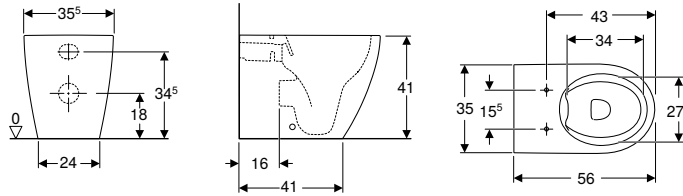

Floor-standing WCs

New

Geberit iCon floor-standing WC, washdown, back-to-wall, shrouded, Rimfree

Application purposes

- For concealed cisterns

Technical data

Product material	Vitreous china

Scope of delivery

- Fastening material

Characteristics

- Floor-standing
- Back-to-wall
- Washdown WC
- Rimfree
- Type 1, full flush volume 6 / 5 / 4 l, in accordance with EN 997
- Horizontal or vertical outlet
- Flushes with 4.5 l
- Shrouded
- Hidden fastening

Art. no.	Colour / surface	B [cm]	H [cm]	T [cm]
502.382.00.1	white	36	41	56

Available as of June 2022

To order additionally

- WC seat

Can be combined with

- Geberit iCon WC seat → p. 581
- Geberit iCon WC seat, slim design → p. 582
- Geberit iCon WC seat → p. 582
- Geberit AquaClean Tuma Comfort WC enhancement solution → p. 836
- Geberit AquaClean Tuma Classic WC enhancement solution → p. 838

Accessories

- Accessory overview – Geberit iCon WC ceramic appliance in combination with connection pipes → p. 572