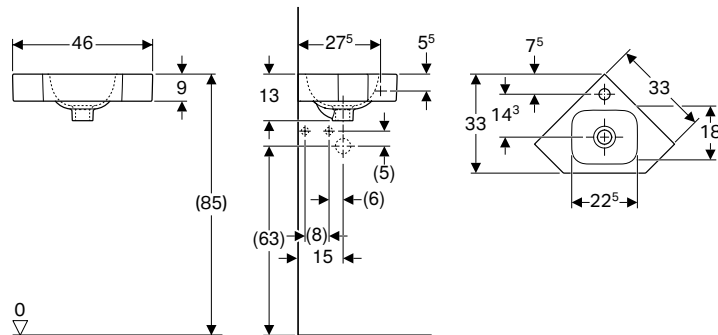

Corner handrinse basins

Geberit iCon corner handrinse basin

Application purposes

- For corner installation

Technical data

Product material	Fine fireclay
------------------	---------------

Art. no.	Colour / surface	Tap hole	Overflow	H [cm]	T [cm]
B / width: 46 cm					
124729000	white	centred	without	13	33
124730000	white	without	without	13	33