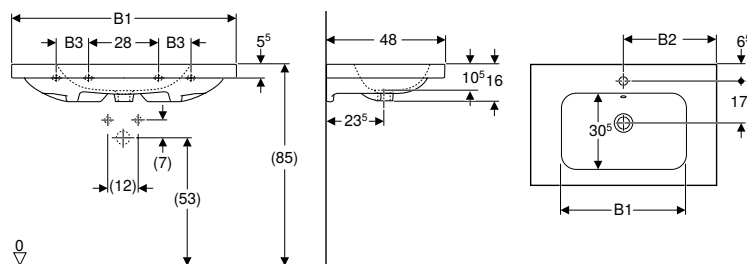

Geberit iCon Light washbasin with shelf surface

Technical data

Product material	Fine fireclay