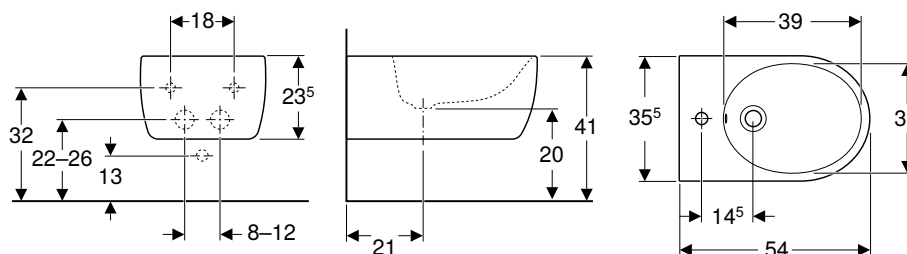

Geberit iCon wall-hung bidet, shrouded

Application purposes

- For single-hole taps with flexible hoses

Technical data

Product material	Vitreous china

Characteristics

- Wall-hung
- Hidden water supply connection
- Easy fastening with Geberit bidet wall fixing type EFF2
- Shrouded
- Hidden fastening

Scope of delivery

- Fastening material

Art. no.	Colour / surface	Overflow	B [cm]	H [cm]	T [cm]
234000000	white	visible	35.5	23.5	54