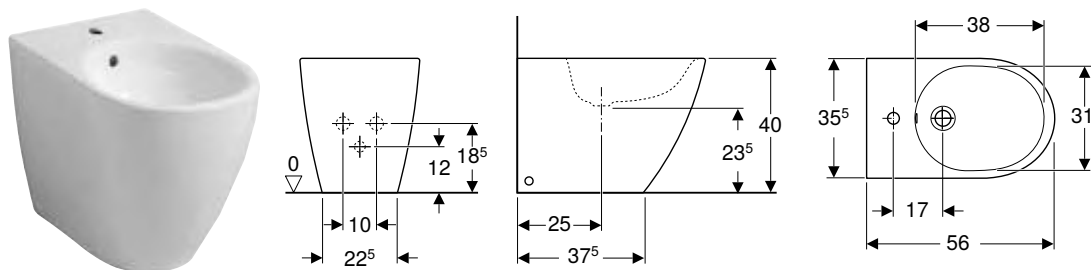

Geberit iCon floor-standing bidet, back-to-wall, shrouded

Technical data

Product material	Vitreous china

Scope of delivery

- Fastening material

Characteristics

- Floor-standing
- Back-to-wall
- Hidden water supply connection
- Shrouded
- Hidden fastening

Art. no.	Colour / surface	Overflow	B [cm]	H [cm]	T [cm]
234050000	white	visible	35.5	40	56