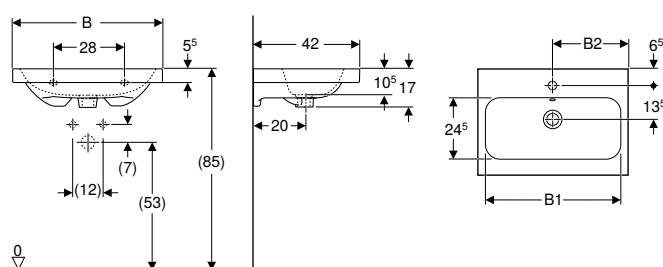

Art. no.	Colour / surface	Tap hole	Overflow	B1 [cm]	B2 [cm]	B3 [cm]	Cabinet width [cm]	H [cm]	T [cm]	Fastening points
B / width: 75 cm										
501.839.00.1	white	centred	visible	52	37.5	–	74	16	48	2
501.839.00.3 *	white	without	visible	52	37.5	–	74	16	48	2
501.839.00.5 *	white	centred	without	52	37.5	–	74	16	48	2
501.839.00.7 *	white	without	without	52	37.5	–	74	16	48	2
B / width: 90 cm										
501.840.00.1	white	centred	visible	54	45	13	88.8	16	48	4
501.840.00.3 *	white	without	visible	54	45	13	88.8	16	48	4
501.840.00.5 *	white	centred	without	54	45	13	88.8	16	48	4
501.840.00.7 *	white	without	without	54	45	13	88.8	16	48	4

Available as of April 2022; * Order-based production

Can be combined with

- Geberit iCon cabinet for washbasin, with one drawer → p. 550
- Geberit iCon cabinet for washbasin, with two drawers → p. 552

Accessories

- Geberit waste outlet, space-saving model, slim design, with external waste plug with push actuation → p. 924
- Geberit washbasin drain, space-saving model, slim design, with external waste plug with push actuation → p. 926
- Geberit bottle trap with dip tube for washbasin, horizontal outlet → p. 920
- Geberit fastening material for washbasin → p. 899

New

Geberit iCon Light washbasin, small projection

Technical data

Product material	Fine fireclay

Characteristics

- Can be installed with a washbasin cabinet
- Small projection

Art. no.	Colour / surface	Tap hole	Overflow	B1 [cm]	B2 [cm]	Cabinet width [cm]	H [cm]	T [cm]
B / width: 60 cm								
501.841.00.1	white	centred	visible	54	30	60	17	42
501.841.00.3 *	white	without	visible	54	30	60	17	42
501.841.00.5 *	white	centred	without	54	30	60	17	42
501.841.00.7 *	white	without	without	54	30	60	17	42
B / width: 75 cm								
501.842.00.1	white	centred	visible	69	37.5	75	17	42
501.842.00.3 *	white	without	visible	69	37.5	75	17	42
501.842.00.5 *	white	centred	without	69	37.5	75	17	42
501.842.00.7 *	white	without	without	69	37.5	75	17	42

Available as of April 2022; * Order-based production

Can be combined with

- Geberit iCon cabinet for washbasin, with two drawers, small projection → p. 554

Accessories

- Geberit waste outlet, space-saving model, slim design, with external waste plug with push actuation → p. 924
- Geberit washbasin drain, space-saving model, slim design, with external waste plug with push actuation → p. 926
- Geberit bottle trap with dip tube for washbasin, horizontal outlet → p. 920
- Geberit fastening material for washbasin → p. 899