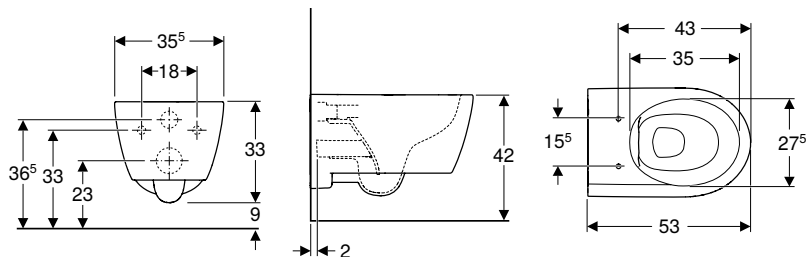

Can be combined with

- Geberit iCon WC seat → p. 582
- Geberit iCon WC seat, slim design → p. 582

Accessories

- Geberit straight connector set for WC → p. 868

- Depending on the installation type, a Geberit connection set for wall-hung WC is required for mounting

New

Geberit iCon wall-hung WC, washdown, shrouded, Rimfree

Application purposes

- For concealed cisterns
- For pressure flushing valves

Technical data

Product material	Vitreous china

Characteristics

- Wall-hung
- Washdown WC
- Rimfree
- Easy fastening with Geberit WC wall fixing type EFF3
- Type 1, full flush volume 6 / 5 / 4 l, in accordance with EN 997
- Type 2 in accordance with EN 997
- Flushes with 4.5 l
- Shrouded
- Hidden fastening

Scope of delivery

- Fastening material

Art. no.	Colour / surface	B	H	T
		[cm]	[cm]	[cm]
501.661.00.1	white	35.5	33	53

Available as of April 2022

To order additionally

- WC seat

Can be combined with

- Geberit iCon WC seat → p. 581
- Geberit iCon WC seat → p. 582
- Geberit iCon WC seat, slim design → p. 582
- Geberit AquaClean Tuma Comfort WC enhancement solution → p. 836
- Geberit AquaClean Tuma Classic WC enhancement solution → p. 838

- Replacement for art. no. 357500009