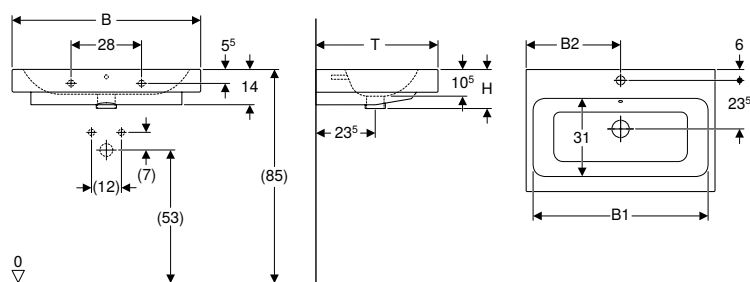

Lay-on washbasins

Geberit iCon lay-on washbasin

Application purposes

- For mounting on washtops

Technical data

Product material	Fine fireclay

Art. no.	Colour / surface	Tap hole	Overflow	B1 [cm]	B2 [cm]	H [cm]	T [cm]
B / width: 60 cm							
124560000	white	centred	visible	54.5	30	15.5	48.5
B / width: 75 cm							
124575000	white	centred	visible	69	37.5	15.5	48.5
B / width: 90 cm							
124590000	white	centred	visible	85	45	15.5	48.5

Accessories

- Geberit bottle trap with dip tube for washbasin, horizontal outlet → p. 920
- Geberit waste outlet, space-saving model, slim design, with external waste plug with push actuation → p. 924
- Geberit washbasin drain, space-saving model, slim design, with external waste plug with push actuation → p. 926
- Geberit bottle trap with dip tube for washbasin, space-saving model, horizontal outlet → p. 921
- Geberit fastening material for washbasin → p. 899