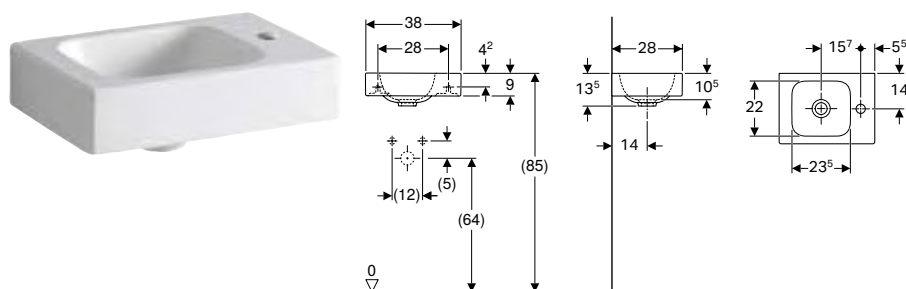

Handrinse basins

Geberit iCon handrinse basin

Technical data

Product material	Fine fireclay

Characteristics

- Can be installed with a washbasin cabinet
- Asymmetrical

Art. no.	Colour / surface	Tap hole	Overflow	H [cm]	T [cm]
B / width: 38 cm					
124736000	white	right	without	13.5	28
124836000	white	left	without	13.5	28

Can be combined with

- Geberit iCon cabinet for handrinse basin, with one door → p. 548

Accessories

- Geberit bottle trap with dip tube for washbasin, horizontal outlet → p. 920
- Geberit waste outlet with free outlet and valve cover → p. 919
- Geberit waste outlet with free outlet, screen → p. 919
- Geberit fastening material for handrinse basin → p. 899