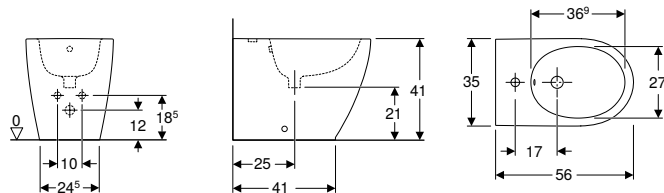

Geberit iCon floor-standing bidet, back-to-wall, shrouded

Technical data

Product material	Vitreous china

Scope of delivery

- Fastening material

Characteristics

- Floor-standing
- Back-to-wall
- Hidden water supply connection
- Shrouded
- Hidden fastening

Art. no.	Colour / surface	Overflow	B [cm]	H [cm]	T [cm]
502.384.00.1	white	visible	35	41	56

Available as of June 2022