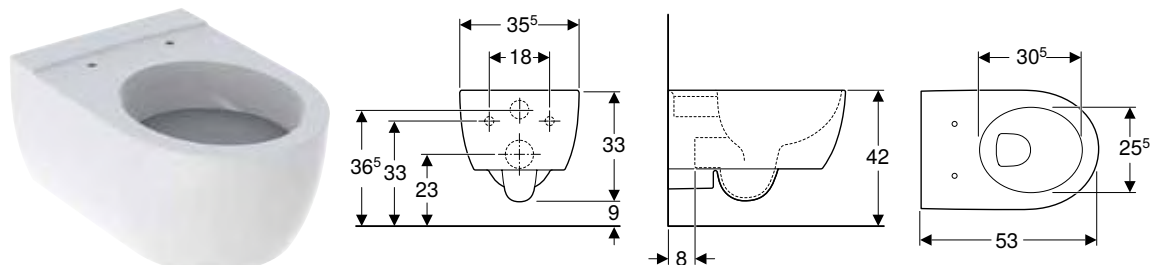

Accessories

- Geberit straight connector set for WC → p. 868

- Depending on the installation type, a Geberit connection set for wall-hung WC is required for mounting

Geberit iCon wall-hung WC, washdown, shrouded

Application purposes

- For concealed cisterns
- For pressure flushing valves

Technical data

Product material	Vitreous china

Scope of delivery

- Fastening material

Characteristics

- Wall-hung
- Washdown WC
- With flush rim
- Easy fastening with Geberit WC wall fixing type EFF2
- Type 1, full flush volume 6 / 5 l, in accordance with EN 997
- Type 2 in accordance with EN 997
- Flushes with 4.5 l
- Shrouded
- Hidden fastening

Art. no.	Colour / surface	B [cm]	H [cm]	T [cm]
204000000	white	35.5	33	53

To order additionally

- WC seat

Can be combined with

- Geberit iCon WC seat → p. 582
- Geberit iCon WC seat, slim design → p. 582
- Geberit iCon WC seat → p. 581

Accessories

- Geberit straight connector set for WC → p. 868

- Depending on the installation type, a Geberit connection set for wall-hung WC is required for mounting