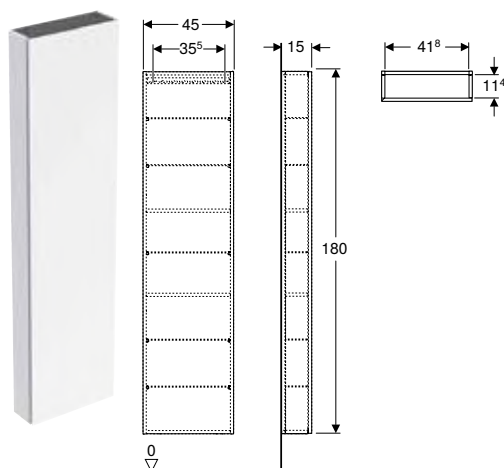

New

Geberit iCon tall cabinet with one door and internal mirror, small projection

Technical data

Product material	High-compressed three-layer chipboard

Scope of delivery

- Tall cabinet
- 5 glass shelves
- Fastening material

Characteristics

- Wall-hung
- With one door
- Door with soft closing
- Opening with recessed handle or push-to-open mechanism
- With five movable glass shelves
- Door mirrored on inside
- With two fixed shelves
- Hinge side left or right
- Door opening angle 155°
- Moisture-resistant
- Delivered preassembled

Art. no.	Colour / surface	H [cm]	T [cm]
B / width: 45 cm			
502.317.01.1	white / high-gloss coated	180	15
502.317.01.3	white / matt coated	180	15
502.317.JH.1	oak / wood-textured melamine	180	15
502.317.JK.1	lava / matt coated	180	15
502.317.JL.1	sand grey / high-gloss coated	180	15
502.317.JR.1	hickory / wood-textured melamine	180	15

Available as of April 2022

Can be combined with

- Geberit VariForm cabinet for lay-on washbasin, with one drawer, shelf surface and trap → p. 746
- Geberit VariForm cabinet for lay-on washbasin, with two drawers, shelf surface and trap → p. 747
- Geberit VariForm cabinet for lay-on washbasin, with three drawers, shelf surface and trap → p. 748

Accessories

- Accessory overview – Geberit iCon bathroom furniture New → p. 543