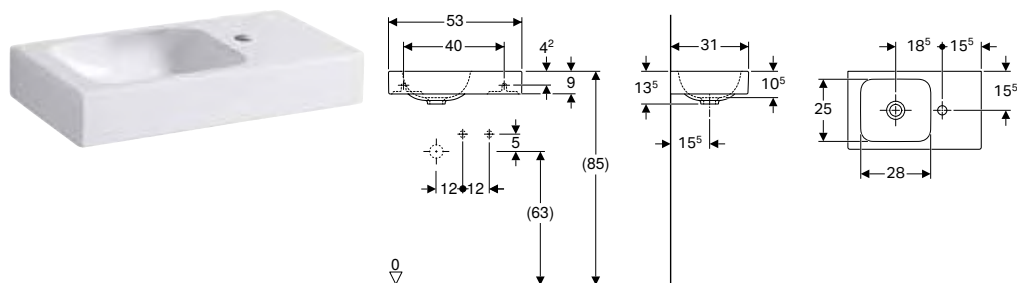

Geberit iCon handrinse basin with shelf surface

Technical data

Product material	Fine fireclay

Characteristics

- Can be installed with a washbasin cabinet
- Asymmetrical
- With shelf surface

Art. no.	Colour / surface	Tap hole	Overflow	Shelf space	H [cm]	T [cm]
B / width: 53 cm						
124053000	white	right	without	right	13.5	31
124153000	white	left	without	left	13.5	31

Can be combined with

- Geberit iCon cabinet for handrinse basin, with one drawer → p. 549

Accessories

- Geberit bottle trap with dip tube for washbasin, horizontal outlet → p. 920
- Geberit waste outlet with free outlet and valve cover → p. 919
- Geberit waste outlet with free outlet, screen → p. 919
- Geberit fastening material for handrinse basin → p. 899