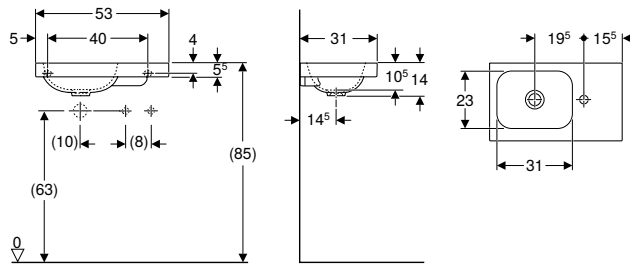

New

Geberit iCon Light handrinse basin with shelf surface

Technical data

Product material	Fine fireclay

Characteristics

- Can be installed with a washbasin cabinet
- Asymmetrical
- With shelf surface

Art. no.	Colour / surface	Tap hole	Overflow	Shelf space	H [cm]	T [cm]
B / width: 53 cm						
501.832.00.1	white	right	without	right	14	31
501.832.00.3 *	white	without	without	right	14	31
501.833.00.1	white	left	without	left	14	31
501.833.00.3 *	white	without	without	left	14	31

Available as of April 2022; * Order-based production

Can be combined with

- Geberit iCon cabinet for handrinse basin, with one drawer → p. 549

Accessories

- Geberit bottle trap with dip tube for washbasin, horizontal outlet → p. 920
- Geberit waste outlet with free outlet and valve cover → p. 919
- Geberit waste outlet with free outlet, screen → p. 919
- Geberit fastening material for handrinse basin → p. 899