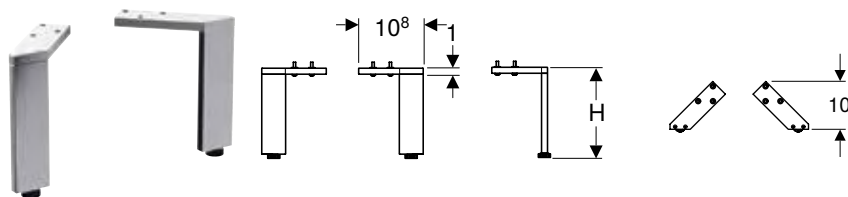

Geberit set of feet

Technical data

Product material	Aluminium

Scope of delivery

- Set of 2 pieces
- Fastening material

Characteristics

- Height adjustable for compensating floor unevenness

Art. no.	Colour / surface	H [cm]
500.367.00.1	bright chrome-plated	15.1–15.4

New