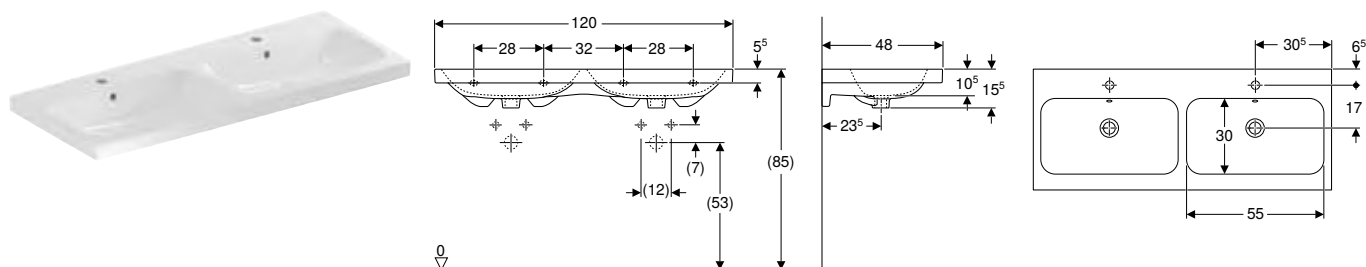

New

Geberit iCon Light double washbasin

Technical data

Product material	Fine fireclay

Characteristics

- Can be installed with a washbasin cabinet

Art. no.	Colour / surface	Tap hole	Overflow	Cabinet width [cm]	H [cm]	T [cm]
B / width: 120 cm						
501.838.00.1	white	centred	visible	118.4	15.5	48
501.838.00.3 *	white	without	visible	118.4	15.5	48
501.838.00.5 *	white	centred	without	118.4	15.5	48
501.838.00.7 *	white	without	without	118.4	15.5	48

Available as of April 2022; * Order-based production

Can be combined with

- Geberit iCon cabinet for double washbasin, with two drawers → p. 555
- Geberit iCon cabinet for double washbasin, with four drawers → p. 556

Accessories

- Geberit waste outlet, space-saving model, slim design, with external waste plug with push actuation → p. 924
- Geberit washbasin drain, space-saving model, slim design, with external waste plug with push actuation → p. 926
- Geberit bottle trap with dip tube for washbasin, horizontal outlet → p. 920
- Geberit fastening material for washbasin → p. 899