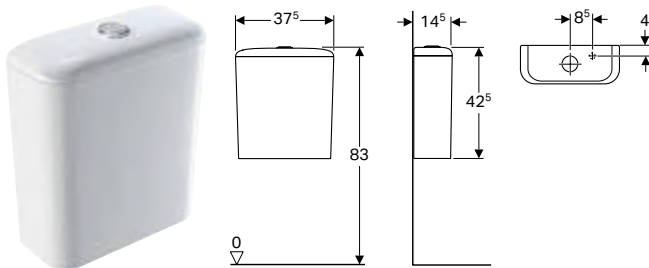

Exposed cisterns

Exposed cisterns for WCs, made of sanitary ceramic

Geberit iCon exposed cistern, close-coupled, dual flush, bottom water supply connection

Application purposes

- For water supply connections 1/2"
- For close-coupled installation

Characteristics

- Dual flush
- Water supply connection on the bottom right

Technical data

Flush volume, factory setting	6 and 4 l
Flush volume small, adjustment range	3 / 4 l
Product material	Vitreous china

Art. no.	Colour / surface	B [cm]	H [cm]	T [cm]
500.409.01.1	white	37.5	42.5	14.5

Can be combined with

- Geberit iCon floor-standing WC for close-coupled exposed cistern, washdown, shrouded, Rimfree → p. 579
- Geberit iCon Square floor-standing WC for close-coupled exposed cistern, washdown, shrouded, Rimfree → p. 580