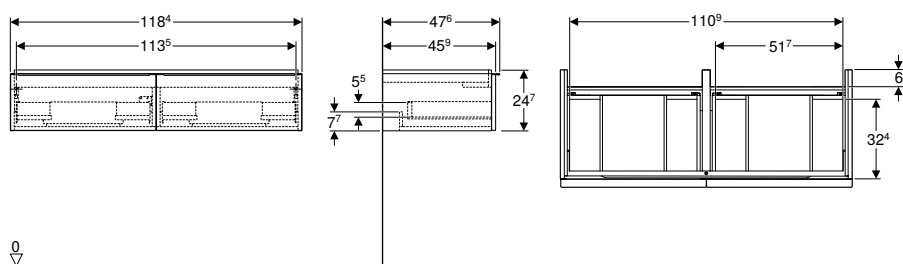

New

Geberit iCon cabinet for double washbasin, with two drawers

Technical data

Product material	High-compressed three-layer chipboard

Scope of delivery

- Cabinet for double washbasin
- Fastening material

Characteristics

- Wall-hung
- With two drawers
- Opening with handle
- Exchangeable handle
- Drawer with self-closing
- Drawer without trap cutout
- Moisture-resistant
- Delivered preassembled

Art. no.	Colour / surface	B [cm]	H [cm]	T [cm]
Washbasin width: 120 cm				
502.314.01.1	Body and front: white / high-gloss coated Handle: white / matt powder-coated	118.4	24.7	47.6
502.314.01.2	Body and front: white / high-gloss coated Handle: bright chrome-plated	118.4	24.7	47.6
502.314.01.3	Body and front: white / matt coated Handle: white / matt powder-coated	118.4	24.7	47.6
502.314.JH.1	Body and front: oak / wood-textured melamine Handle: lava / matt powder-coated	118.4	24.7	47.6
502.314.JK.1	Body and front: lava / matt coated Handle: lava / matt powder-coated	118.4	24.7	47.6
502.314.JL.1	Body and front: sand grey / high-gloss coated Handle: sand grey / matt powder-coated	118.4	24.7	47.6
502.314.JR.1	Body and front: hickory / wood-textured melamine Handle: lava / matt powder-coated	118.4	24.7	47.6

Available as of April 2022

To order additionally

- Geberit iCon washbasin connector, space-saving model

Can be combined with

- Geberit iCon double washbasin → p. 538
- Geberit iCon Light double washbasin → p. 538
- Geberit iCon low cabinet with two drawers → p. 559
- Geberit Option Plus illuminated mirror with direct and indirect lighting → p. 754
- Geberit Option Plus mirror cabinet with lighting and three doors → p. 759

Accessories

- Accessory overview – Geberit iCon bathroom furniture New → p. 543

- Installation of cabinet and washbasin requires a Geberit washbasin connector, space-saving model. See assortment overview – Geberit iCon washbasin connectors, space-saving model
- Replacement for art. no. 840220000, 841220000, 841221000, 841222000