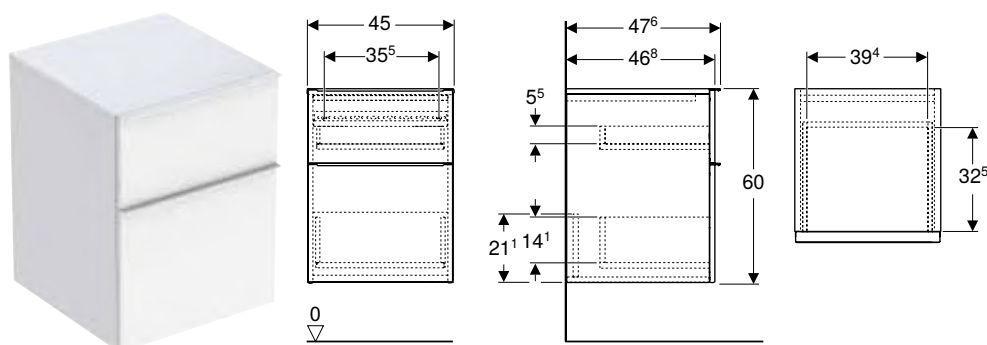

New

Geberit iCon low cabinet with two drawers

Technical data

Product material	High-compressed three-layer chipboard

Scope of delivery

- Low cabinet
- Fastening material

Characteristics

- Wall-hung
- With two drawers
- Opening with handle
- Exchangeable handle
- Drawer with self-closing
- Moisture-resistant
- Delivered preassembled

Art. no.	Colour / surface	H [cm]	T [cm]
B / width: 45 cm			
502.315.01.1	Body and front: white / high-gloss coated Handle: white / matt powder-coated	60	47.6
502.315.01.2	Body and front: white / high-gloss coated Handle: bright chrome-plated	60	47.6
502.315.01.3	Body and front: white / matt coated Handle: white / matt powder-coated	60	47.6
502.315.JH.1	Body and front: oak / wood-textured melamine Handle: lava / matt powder-coated	60	47.6
502.315.JK.1	Body and front: lava / matt coated Handle: lava / matt powder-coated	60	47.6
502.315.JL.1	Body and front: sand grey / high-gloss coated Handle: sand grey / matt powder-coated	60	47.6
502.315.JR.1	Body and front: hickory / wood-textured melamine Handle: lava / matt powder-coated	60	47.6

Available as of April 2022

Can be combined with

- Geberit iCon cabinet for washbasin, with one drawer → p. 550
- Geberit iCon cabinet for washbasin, with two drawers → p. 552
- Geberit iCon cabinet for double washbasin, with two drawers → p. 555
- Geberit iCon cabinet for double washbasin, with four drawers → p. 556
- Geberit magnetic board with storage boxes → p. 516

Accessories

- Accessory overview – Geberit iCon bathroom furniture New → p. 543

- Replacement for art. no. 840045000, 841045000, 841046000, 841047000