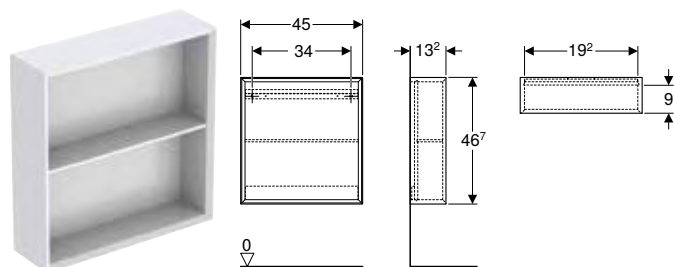

Art. no.	Colour / surface	H [cm]	T [cm]
B / width: 22.5 cm			
502.320.01.1	white / high-gloss coated	70	13.2
502.320.01.3	white / matt coated	70	13.2
502.320.JH.1	oak / wood-textured melamine	70	13.2
502.320.JK.1	lava / matt coated	70	13.2
502.320.JL.1	sand grey / high-gloss coated	70	13.2
502.320.JR.1	hickory / wood-textured melamine	70	13.2

Available as of April 2022

Can be combined with

- Geberit VariForm cabinet for lay-on washbasin, with one drawer, shelf surface and trap → p. 746
- Geberit VariForm cabinet for lay-on washbasin, with two drawers, shelf surface and trap → p. 747
- Geberit VariForm cabinet for lay-on washbasin, with three drawers, shelf surface and trap → p. 748

Accessories

- Geberit towel hook → p. 517

New

Geberit iCon shelf unit, square

Technical data

Product material	High-compressed three-layer chipboard

Scope of delivery

- High-level cabinet
- Fastening material

Characteristics

- Wall-hung
- With one fixed shelf
- Hidden fastening
- Moisture-resistant
- Delivered preassembled

Art. no.	Colour / surface	H [cm]	T [cm]
B / width: 45 cm			
502.323.01.1	white / high-gloss coated	46.7	13.2
502.323.01.3	white / matt coated	46.7	13.2
502.323.JH.1	oak / wood-textured melamine	46.7	13.2
502.323.JK.1	lava / matt coated	46.7	13.2
502.323.JL.1	sand grey / high-gloss coated	46.7	13.2
502.323.JR.1	hickory / wood-textured melamine	46.7	13.2

Available as of April 2022

Can be combined with

- Geberit VariForm cabinet for lay-on washbasin, with one drawer, shelf surface and trap → p. 746
- Geberit VariForm cabinet for lay-on washbasin, with two drawers, shelf surface and trap → p. 747
- Geberit VariForm cabinet for lay-on washbasin, with three drawers, shelf surface and trap → p. 748

Accessories

- Geberit towel hook → p. 517