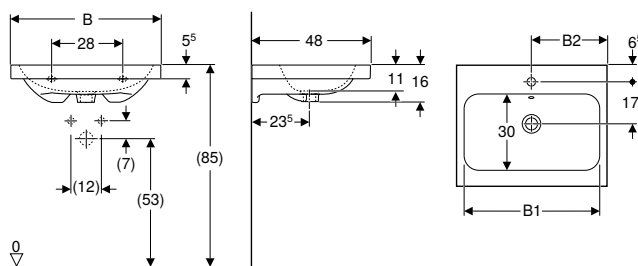

New

Geberit iCon Light lay-on washbasin

Application purposes

- For mounting on washtops

Characteristics

- Wall fixation
- Ground bottom and rear sides

Technical data

Product material	Fine fireclay

Art. no.	Colour / surface	Tap hole	Overflow	B1 [cm]	B2 [cm]	H [cm]	T [cm]
B / width: 60 cm							
501.847.00.1	white	centred	visible	54	30	16	48
501.847.00.3 *	white	without	visible	54	30	16	48
501.847.00.5 *	white	centred	without	54	30	16	48
501.847.00.7 *	white	without	without	54	30	16	48
B / width: 75 cm							
501.848.00.1	white	centred	visible	68	37.5	16	48
501.848.00.3 *	white	without	visible	68	37.5	16	48
501.848.00.5 *	white	centred	without	68	37.5	16	48
501.848.00.7 *	white	without	without	68	37.5	16	48

Available as of April 2022; * Order-based production

Accessories

- Geberit bottle trap with dip tube for washbasin, horizontal outlet → p. 920
- Geberit waste outlet, space-saving model, slim design, with external waste plug with push actuation → p. 924
- Geberit washbasin drain, space-saving model, slim design, with external waste plug with push actuation → p. 926
- Geberit bottle trap with dip tube for washbasin, space-saving model, horizontal outlet → p. 921
- Geberit fastening material for washbasin → p. 899