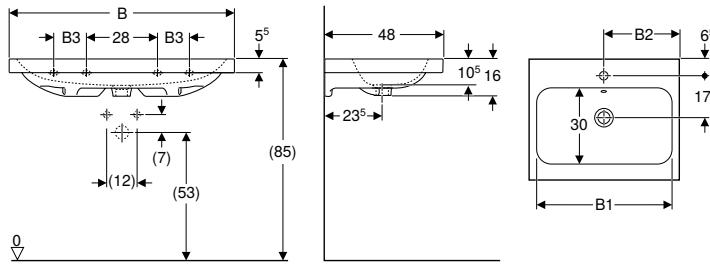

New

Geberit iCon Light washbasin

Technical data

Product material	Fine fireclay

Characteristics

- Can be installed with a washbasin cabinet

Art. no.	Colour / surface	Tap hole	Overflow	B1 [cm]	B2 [cm]	B3 [cm]	Cabinet width [cm]	H [cm]	T [cm]	Fastening points
B / width: 60 cm										
501.834.00.1	white	centred	visible	54	30	-	59.2	16	48	2
501.834.00.5 *	white	centred	without	54	30	-	59.2	16	48	2
501.834.00.3 *	white	without	visible	54	30	-	59.2	16	48	2
501.834.00.7 *	white	without	without	54	30	-	59.2	16	48	2
B / width: 75 cm										
501.835.00.1	white	centred	visible	68	37.5	-	74	16	48	2
501.835.00.5 *	white	centred	without	68	37.5	-	74	16	48	2
501.835.00.3 *	white	without	visible	68	37.5	-	74	16	48	2
501.835.00.7 *	white	without	without	68	37.5	-	74	16	48	2
B / width: 90 cm										
501.836.00.1	white	centred	visible	83	45	13	88.8	16	48	4
501.836.00.5 *	white	centred	without	83	45	13	88.8	16	48	4
501.836.00.3 *	white	without	visible	83	45	13	88.8	16	48	4
501.836.00.7 *	white	without	without	83	45	13	88.8	16	48	4
B / width: 120 cm										
501.837.00.1	white	left and right	visible	113	60	28	118.4	16	48	4
501.837.00.5 *	white	left and right	without	113	60	28	118.4	16	48	4
501.837.00.3 *	white	without	visible	113	60	28	118.4	16	48	4
501.837.00.7 *	white	without	without	113	60	28	118.4	16	48	4

Available as of April 2022; * Order-based production

Can be combined with

- Geberit iCon cabinet for washbasin, with one drawer → p. 550
- Geberit iCon cabinet for washbasin, with two drawers → p. 552

Accessories

- Geberit bottle trap with dip tube for washbasin, horizontal outlet → p. 920
- Geberit waste outlet, space-saving model, slim design, with external waste plug with push actuation → p. 924
- Geberit washbasin drain, space-saving model, slim design, with external waste plug with push actuation → p. 926
- Geberit fastening material for washbasin → p. 899

New