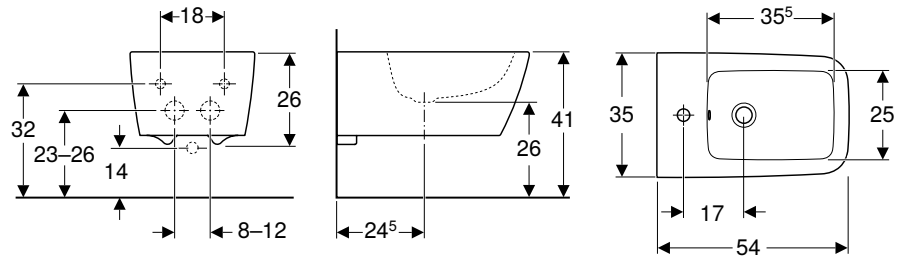

Geberit iCon Square wall-hung bidet, shrouded

Application purposes

- For single-hole taps with flexible hoses

Technical data

Product material	Vitreous china

Characteristics

- Wall-hung
- Hidden water supply connection
- Easy fastening with Geberit bidet wall fixing type EFF2
- Shrouded
- Hidden fastening

Scope of delivery

- Fastening material

Art. no.	Colour / surface	Overflow	B [cm]	H [cm]	T [cm]
231910000	white	visible	35	26	54

To order additionally

- Extended drain for trap

Floor-standing bidets

New