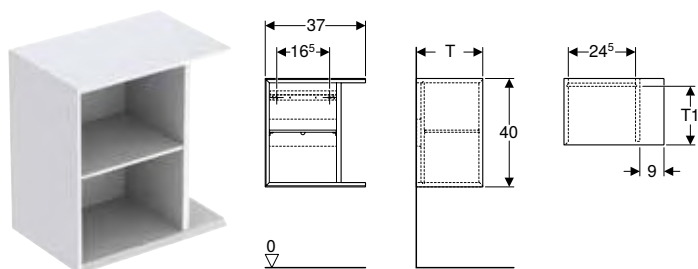

New

Geberit iCon side element

Technical data

Product material	High-compressed three-layer chipboard

Scope of delivery

- Side cabinet
- Fastening material

Characteristics

- Wall-hung
- With one movable shelf
- Moisture-resistant
- Delivered preassembled

Art. no.	Colour / surface	B [cm]	H [cm]	T1 [cm]
T / depth: 24.5 cm				
502.324.01.1	white / high-gloss coated	37	40	21
502.324.01.3	white / matt coated	37	40	21
502.324.JH.1	oak / wood-textured melamine	37	40	21
502.324.JK.1	lava / matt coated	37	40	21
502.324.JL.1	sand grey / high-gloss coated	37	40	21
502.324.JR.1	hickory / wood-textured melamine	37	40	21
T / depth: 27.3 cm				
502.325.01.1	white / high-gloss coated	37	40	24
502.325.01.3	white / matt coated	37	40	24
502.325.JH.1	oak / wood-textured melamine	37	40	24
502.325.JK.1	lava / matt coated	37	40	24
502.325.JL.1	sand grey / high-gloss coated	37	40	24
502.325.JR.1	hickory / wood-textured melamine	37	40	24

Available as of April 2022

Can be combined with

- Geberit iCon cabinet for handrinse basin, with one door → p. 548
- Geberit iCon cabinet for handrinse basin, with one drawer → p. 549

Accessories

- Geberit towel hook → p. 517

- Side element with depth 24.5 cm only for Geberit iCon cabinet for handrinse basin, with one door
- Side element with depth 27.3 cm only for Geberit iCon cabinet for handrinse basin, with one drawer
- Replacement for art. no. 840137000, 841137000, 841138000, 841139000, 840237000, 841237000, 841238000, 841239000