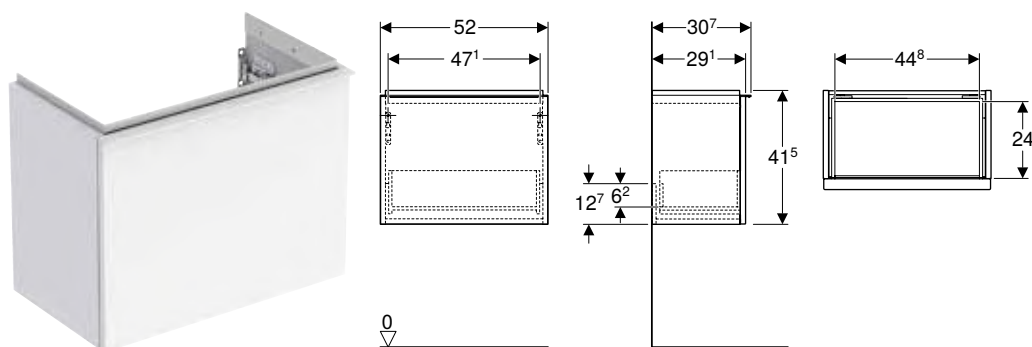

Technical data

Product material	High-compressed three-layer chipboard
------------------	---------------------------------------

Scope of delivery

- Cabinet for handrinse basin
- Fastening material

Characteristics