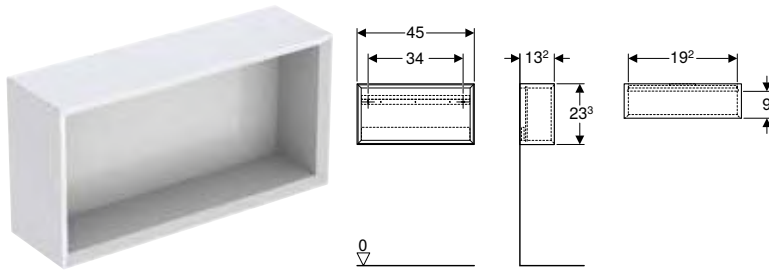

New

Geberit iCon wall box, rectangular

Technical data

Product material	High-compressed three-layer chipboard

Scope of delivery

- High-level cabinet
- Fastening material

Characteristics

- Wall-hung
- Hidden fastening
- Moisture-resistant
- Delivered preassembled

Art. no.	Colour / surface	H [cm]	T [cm]
B / width: 45 cm			
502.322.01.1	white / high-gloss coated	23.3	13.2
502.322.01.3	white / matt coated	23.3	13.2
502.322.JH.1	oak / wood-textured melamine	23.3	13.2
502.322.JK.1	lava / matt coated	23.3	13.2
502.322.JL.1	sand grey / high-gloss coated	23.3	13.2
502.322.JR.1	hickory / wood-textured melamine	23.3	13.2

Available as of April 2022

Can be combined with

- Geberit VariForm cabinet for lay-on washbasin, with one drawer, shelf surface and trap → p. 746
- Geberit VariForm cabinet for lay-on washbasin, with two drawers, shelf surface and trap → p. 747
- Geberit VariForm cabinet for lay-on washbasin, with three drawers, shelf surface and trap → p. 748

Accessories

- Geberit towel hook → p. 517

New