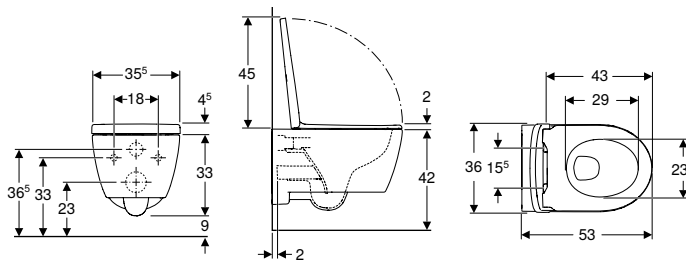

Wall-hung WCs

New

Geberit iCon set of wall-hung WC, washdown, shrouded, Rimfree, with WC seat

Application purposes

- For concealed cisterns
- For pressure flushing valves

Technical data

Product material	Vitreous china

Scope of delivery

- WC ceramic appliance
- WC seat
- Fastening material

Characteristics

- Wall-hung
- Washdown WC
- Rimfree
- Easy fastening with Geberit WC wall fixing type EFF3
- Type 1, full flush volume 6 / 5 / 4 l, in accordance with EN 997
- Type 2 in accordance with EN 997
- Flushes with 4.5 l
- Shrouded
- Hidden fastening
- WC seat made of Duroplast
- Overlapping WC lid
- WC seat with EasyMount hinges

Art. no.	Colour / surface	B [cm]	H [cm]	T [cm]	Quick-release hinges	Soft-closing mechanism	Fastening
501.664.00.1	white	36	37.5	53	lockable	yes	from above

Available as of April 2022

- Replacement for art. no. 357500809