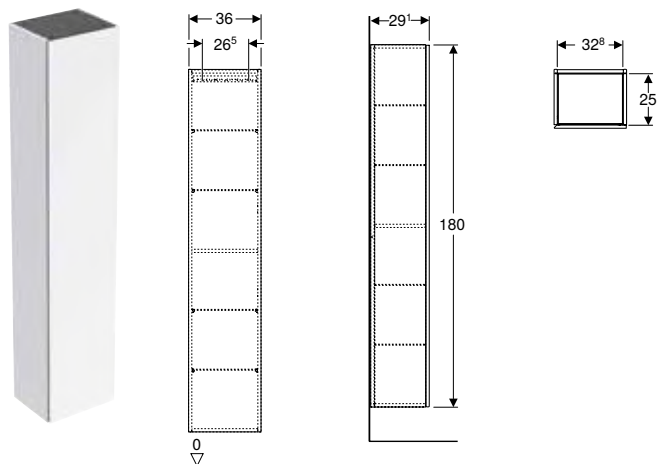

Side cabinets

New

Geberit iCon tall cabinet with one door

Technical data

Product material	High-compressed three-layer chipboard

Scope of delivery

- Tall cabinet
- 4 glass shelves
- Fastening material

Characteristics

- Wall-hung
- With one door
- Door with soft closing
- Opening with recessed handle or push-to-open mechanism
- With four movable glass shelves
- With one fixed shelf
- Hinge side left or right
- Moisture-resistant
- Delivered preassembled

Art. no.	Colour / surface	H [cm]	T [cm]
B / width: 36 cm			
502.316.01.1	white / high-gloss coated	180	29.1
502.316.01.3	white / matt coated	180	29.1
502.316.JH.1	oak / wood-textured melamine	180	29.1
502.316.JK.1	lava / matt coated	180	29.1
502.316.JL.1	sand grey / high-gloss coated	180	29.1
502.316.JR.1	hickory / wood-textured melamine	180	29.1

Available as of April 2022

Can be combined with

- Geberit VariForm cabinet for lay-on washbasin, with one drawer, shelf surface and trap → p. 746
- Geberit VariForm cabinet for lay-on washbasin, with two drawers, shelf surface and trap → p. 747
- Geberit VariForm cabinet for lay-on washbasin, with three drawers, shelf surface and trap → p. 748

Accessories

- Accessory overview – Geberit iCon bathroom furniture New → p. 543

- Replacement for art. no. 840000000, 841000000, 841001000, 841002000