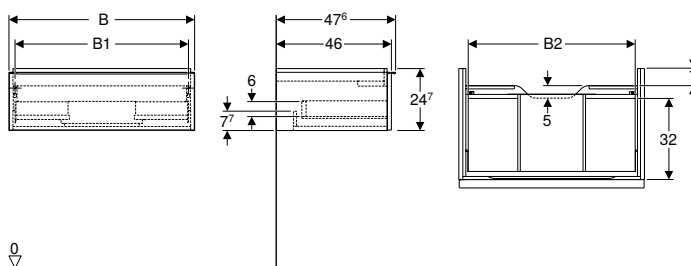

New

Geberit iCon cabinet for washbasin, with one drawer

Technical data

Product material	High-compressed three-layer chipboard

Scope of delivery

- Cabinet for washbasin
- Fastening material

Characteristics

- Wall-hung
- With one drawer
- Opening with handle
- Exchangeable handle
- Drawer with self-closing
- Drawer without trap cutout
- Moisture-resistant
- Delivered preassembled

Art. no.	Colour / surface	B [cm]	B1 [cm]	B2 [cm]	H [cm]	T [cm]
Washbasin width: 60 cm						
502.310.01.1	Body and front: white / high-gloss coated Handle: white / matt powder-coated	59.2	54.3	51.7	24.7	47.6
502.310.01.2	Body and front: white / high-gloss coated Handle: bright chrome-plated	59.2	54.3	51.7	24.7	47.6
502.310.01.3	Body and front: white / matt coated Handle: white / matt powder-coated	59.2	54.3	51.7	24.7	47.6
502.310.JH.1	Body and front: oak / wood-textured melamine Handle: lava / matt powder-coated	59.2	54.3	51.7	24.7	47.6
502.310.JK.1	Body and front: lava / matt coated Handle: lava / matt powder-coated	59.2	54.3	51.7	24.7	47.6
502.310.JL.1	Body and front: sand grey / high-gloss coated Handle: sand grey / matt powder-coated	59.2	54.3	51.7	24.7	47.6
502.310.JR.1	Body and front: hickory / wood-textured melamine Handle: lava / matt powder-coated	59.2	54.3	51.7	24.7	47.6
Washbasin width: 75 cm						
502.311.01.1	Body and front: white / high-gloss coated Handle: white / matt powder-coated	74	69.1	66.5	24.7	47.6
502.311.01.2	Body and front: white / high-gloss coated Handle: bright chrome-plated	74	69.1	66.5	24.7	47.6
502.311.01.3	Body and front: white / matt coated Handle: white / matt powder-coated	74	69.1	66.5	24.7	47.6
502.311.JH.1	Body and front: oak / wood-textured melamine Handle: lava / matt powder-coated	74	69.1	66.5	24.7	47.6
502.311.JK.1	Body and front: lava / matt coated Handle: lava / matt powder-coated	74	69.1	66.5	24.7	47.6
502.311.JL.1	Body and front: sand grey / high-gloss coated Handle: sand grey / matt powder-coated	74	69.1	66.5	24.7	47.6
502.311.JR.1	Body and front: hickory / wood-textured melamine Handle: lava / matt powder-coated	74	69.1	66.5	24.7	47.6
Washbasin width: 90 cm						
502.312.01.1	Body and front: white / high-gloss coated Handle: white / matt powder-coated	88.8	83.1	81.5	24.7	47.6
502.312.01.2	Body and front: white / high-gloss coated Handle: bright chrome-plated	88.8	83.1	81.5	24.7	47.6
502.312.01.3	Body and front: white / matt coated Handle: white / matt powder-coated	88.8	83.1	81.5	24.7	47.6
502.312.JH.1	Body and front: oak / wood-textured melamine Handle: lava / matt powder-coated	88.8	83.1	81.5	24.7	47.6
502.312.JK.1	Body and front: lava / matt coated Handle: lava / matt powder-coated	88.8	83.1	81.5	24.7	47.6
502.312.JL.1	Body and front: sand grey / high-gloss coated Handle: sand grey / matt powder-coated	88.8	83.1	81.5	24.7	47.6
502.312.JR.1	Body and front: hickory / wood-textured melamine Handle: lava / matt powder-coated	88.8	83.1	81.5	24.7	47.6

Washbasin width: 120 cm

Available as of April 2022