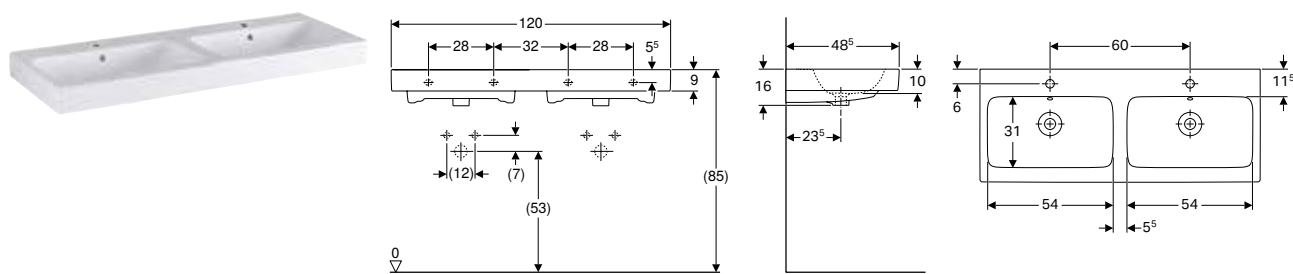

Double washbasins

Geberit iCon double washbasin

Technical data

Product material	Fine fireclay

Characteristics

- Can be installed with a washbasin cabinet

Art. no.	Colour / surface	Tap hole	Overflow	H [cm]	T [cm]
B / width: 120 cm					
124120000	white	centred	visible	16	48.5

Can be combined with

- Geberit iCon cabinet for double washbasin, with two drawers → p. 555
- Geberit iCon cabinet for double washbasin, with four drawers → p. 556

Accessories

- Geberit waste outlet, space-saving model, slim design, with external waste plug with push actuation → p. 924
- Geberit washbasin drain, space-saving model, slim design, with external waste plug with push actuation → p. 926
- Geberit bottle trap with dip tube for washbasin, horizontal outlet → p. 920
- Geberit bottle trap with dip tube for washbasin, space-saving model, horizontal outlet → p. 921
- Geberit fastening material for washbasin → p. 899