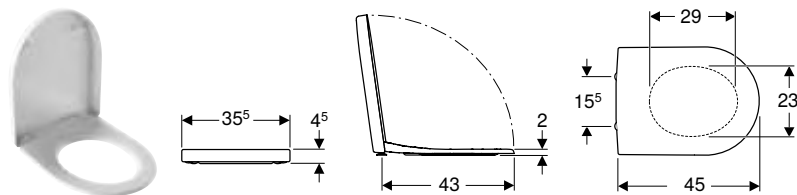

Geberit iCon WC seat

Technical data

Product material	Duroplast
Fastening distance	15.5 cm

Characteristics

- Overlapping WC lid

Art. no.	Colour / surface	Quick-release hinges	Soft-closing mechanism	Fastening	Hinge material
500.670.01.1	white	yes	yes	from above	Brass chrome-plated
574130000	white	no	yes	from above	Brass chrome-plated
574120000	white	no	no	from above	Stainless steel

Can be combined with

- Geberit iCon wall-hung WC, washdown, shrouded, Rimfree → p. 575
- Geberit iCon wall-hung WC, washdown, shrouded, Rimfree → p. 574
- Geberit iCon wall-hung WC, washdown, shrouded → p. 577
- Geberit iCon wall-hung WC, washdown, small projection, shrouded, Rimfree → p. 576
- Geberit iCon floor-standing WC, washdown, back-to-wall, shrouded, Rimfree → p. 578
- Geberit iCon floor-standing WC, washdown, back-to-wall, shrouded, Rimfree → p. 578
- Geberit iCon floor-standing WC for close-coupled exposed cistern, washdown, shrouded, Rimfree → p. 579