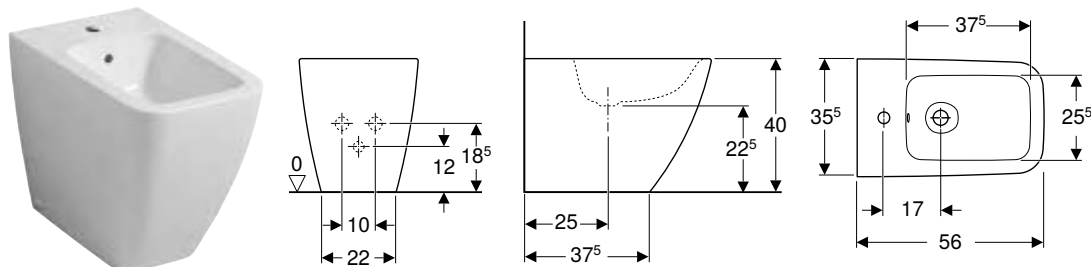

Characteristics

- Floor-standing
- Back-to-wall
- Hidden water supply connection
- Shrouded
- Hidden fastening

Art. no.	Colour / surface	Overflow	B [cm]	H [cm]	T [cm]
234050000	white	visible	35.5	40	56

Geberit iCon Square floor-standing bidet, back-to-wall, shrouded