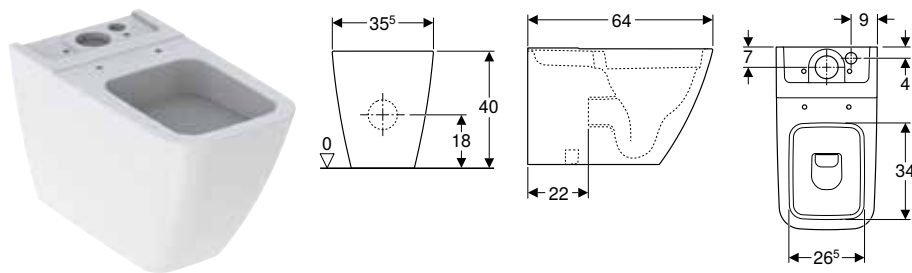

Geberit iCon Square floor-standing WC for close-coupled exposed cistern, washdown, back-to-wall, shrouded

Application purposes

- For close-coupled exposed cistern

Technical data

Product material	Vitreous china

Scope of delivery

- Fastening material

Characteristics

- Floor-standing
- Washdown WC
- With flush rim
- Horizontal or vertical outlet
- Type 1, full flush volume 6 l, in accordance with EN 997
- Shrouded
- Hidden fastening

Art. no.	Colour / surface	B [cm]	H [cm]	T [cm]
200920000	white	35.5	40	63.5

To order additionally

- Cistern
- WC seat

Can be combined with

- Geberit iCon Square exposed cistern, close-coupled, dual flush, lateral or bottom water supply connection → p. 584
- Geberit iCon Square WC seat → p. 583

Accessories

- Accessory overview – Geberit iCon Square WC ceramic appliance in combination with connection pipes → p. 573

WC seats

New