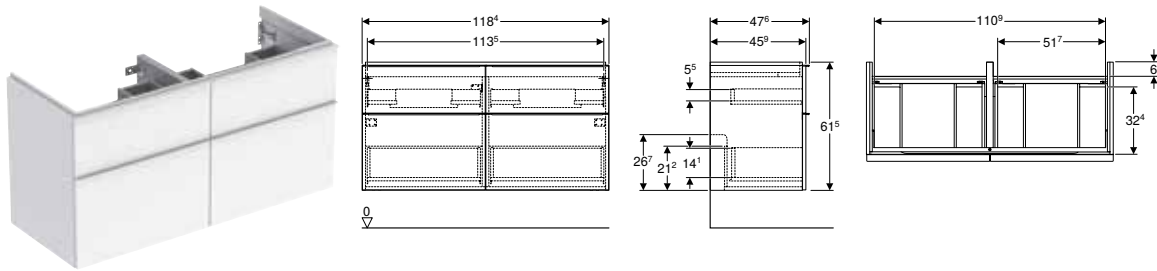

New

Geberit iCon cabinet for double washbasin, with four drawers

Technical data

Product material	High-compressed three-layer chipboard

Scope of delivery

- Cabinet for double washbasin
- Fastening material

Characteristics

- Wall-hung
- With four drawers
- Opening with handle
- Exchangeable handle
- Drawer with self-closing
- Drawer without trap cutout
- Moisture-resistant
- Delivered preassembled

Art. no.	Colour / surface	B [cm]	H [cm]	T [cm]
Washbasin width: 120 cm				
502.309.01.1	Body and front: white / high-gloss coated Handle: white / matt powder-coated	118.4	61.5	47.6
502.309.01.2	Body and front: white / high-gloss coated Handle: bright chrome-plated	118.4	61.5	47.6
502.309.01.3	Body and front: white / matt coated Handle: white / matt powder-coated	118.4	61.5	47.6
502.309.JH.1	Body and front: oak / wood-textured melamine Handle: lava / matt powder-coated	118.4	61.5	47.6
502.309.JK.1	Body and front: lava / matt coated Handle: lava / matt powder-coated	118.4	61.5	47.6
502.309.JL.1	Body and front: sand grey / high-gloss coated Handle: sand grey / matt powder-coated	118.4	61.5	47.6
502.309.JR.1	Body and front: hickory / wood-textured melamine Handle: lava / matt powder-coated	118.4	61.5	47.6

Available as of April 2022

To order additionally

- Geberit iCon washbasin connector, space-saving model

Can be combined with

- Geberit iCon double washbasin → p. 538
- Geberit iCon Light double washbasin → p. 538
- Geberit iCon low cabinet with two drawers → p. 559
- Geberit Option Plus illuminated mirror with direct and indirect lighting → p. 754
- Geberit Option Plus mirror cabinet with lighting and three doors → p. 759

Accessories

- Accessory overview – Geberit iCon bathroom furniture New → p. 543

- Installation of cabinet and washbasin requires a Geberit washbasin connector, space-saving model. See assortment overview – Geberit iCon washbasin connectors, space-saving model
- Replacement for art. no. 840520000, 841520000, 841521000, 841522000