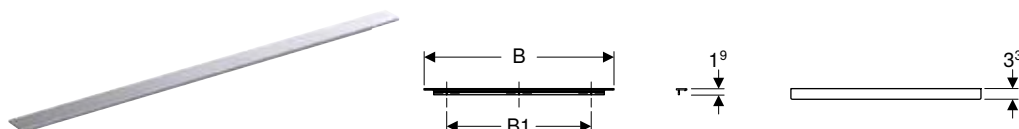

New

Geberit iCon handle

Technical data

Product material	Aluminium

Scope of delivery

- Handle
- Fastening material

Characteristics

- Suitable for all iCon cabinets with handle
- Fastening with screw

Art. no.	Colour / surface	B1 [cm]	H [cm]	T [cm]
B / width: 36.7 cm				
502.356.00.1	bright chrome-plated	25.6	1.9	3.3
502.356.01.1	white / matt powder-coated	25.6	1.9	3.3
502.356.14.1	opaque black / matt powder-coated	25.6	1.9	3.3
502.356.JK.1	lava / matt powder-coated	25.6	1.9	3.3
502.356.JL.1	sand grey / matt powder-coated	25.6	1.9	3.3
B / width: 44.7 cm				
502.357.00.1	bright chrome-plated	32	1.9	3.3
502.357.01.1	white / matt powder-coated	32	1.9	3.3
502.357.14.1	opaque black / matt powder-coated	32	1.9	3.3
502.357.JK.1	lava / matt powder-coated	32	1.9	3.3
502.357.JL.1	sand grey / matt powder-coated	32	1.9	3.3
B / width: 51.7 cm				
502.358.00.1	bright chrome-plated	38.4	1.9	3.3
502.358.01.1	white / matt powder-coated	38.4	1.9	3.3
502.358.14.1	opaque black / matt powder-coated	38.4	1.9	3.3
502.358.JK.1	lava / matt powder-coated	38.4	1.9	3.3
502.358.JL.1	sand grey / matt powder-coated	38.4	1.9	3.3
B / width: 58.9 cm				
502.359.00.1	bright chrome-plated	44.8	1.9	3.3
502.359.01.1	white / matt powder-coated	44.8	1.9	3.3
502.359.14.1	opaque black / matt powder-coated	44.8	1.9	3.3
502.359.JK.1	lava / matt powder-coated	44.8	1.9	3.3
502.359.JL.1	sand grey / matt powder-coated	44.8	1.9	3.3
B / width: 73.7 cm				
502.360.00.1	bright chrome-plated	64.4	1.9	3.3
502.360.01.1	white / matt powder-coated	64.4	1.9	3.3
502.360.14.1	opaque black / matt powder-coated	64.4	1.9	3.3
502.360.JK.1	lava / matt powder-coated	64.4	1.9	3.3
502.360.JL.1	sand grey / matt powder-coated	64.4	1.9	3.3
B / width: 88.5 cm				
502.361.00.1	bright chrome-plated	76.8	1.9	3.3
502.361.01.1	white / matt powder-coated	76.8	1.9	3.3
502.361.14.1	opaque black / matt powder-coated	76.8	1.9	3.3
502.361.JK.1	lava / matt powder-coated	76.8	1.9	3.3
502.361.JL.1	sand grey / matt powder-coated	76.8	1.9	3.3
B / width: 118.1 cm				
502.362.00.1	bright chrome-plated	89.6	1.9	3.3
502.362.01.1	white / matt powder-coated	89.6	1.9	3.3
502.362.14.1	opaque black / matt powder-coated	89.6	1.9	3.3
502.362.JK.1	lava / matt powder-coated	89.6	1.9	3.3
502.362.JL.1	sand grey / matt powder-coated	89.6	1.9	3.3

Available as of April 2022