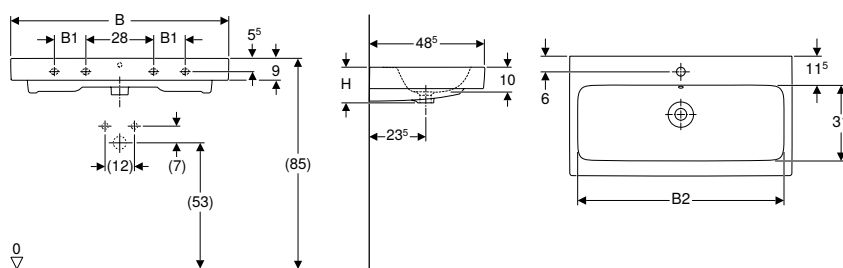

Washbasins

Geberit iCon washbasin

Technical data

Product material	Fine fireclay

Characteristics

- Can be installed with a washbasin cabinet

Art. no.	Colour / surface	Tap hole	Overflow	B1 [cm]	B2 [cm]	Cabinet width [cm]	H [cm]	T [cm]	Fastening points
B / width: 60 cm									
124060000	white	centred	visible	–	54.5	59.5	15.5	48.5	2
124062000	white	centred	without	–	54.5	59.5	15.5	48.5	2
124063000	white	without	visible	–	54.5	59.5	15.5	48.5	2
124061000	white	without	without	–	54.5	59.5	15.5	48.5	2
B / width: 75 cm									
124075000	white	centred	visible	–	69	74	15.5	48.5	2
124078000	white	without	visible	–	69	74	15.5	48.5	2
B / width: 90 cm									
124090000	white	centred	visible	13	84	89	16	48.5	4
124093000	white	without	visible	13	84	89	16	48.5	4
B / width: 120 cm									
124020000	white	left and right	visible	28	114.5	119	16	48.5	4
124025000	white	without	visible	28	114.5	119	16	48.5	4

Can be combined with

- Geberit iCon cabinet for washbasin, with one drawer → p. 550
- Geberit iCon cabinet for washbasin, with two drawers → p. 552

Accessories

- Geberit bottle trap with dip tube for washbasin, horizontal outlet → p. 920
- Geberit waste outlet, space-saving model, slim design, with external waste plug with push actuation → p. 924
- Geberit washbasin drain, space-saving model, slim design, with external waste plug with push actuation → p. 926
- Geberit bottle trap with dip tube for washbasin, space-saving model, horizontal outlet → p. 921
- Geberit fastening material for washbasin → p. 899