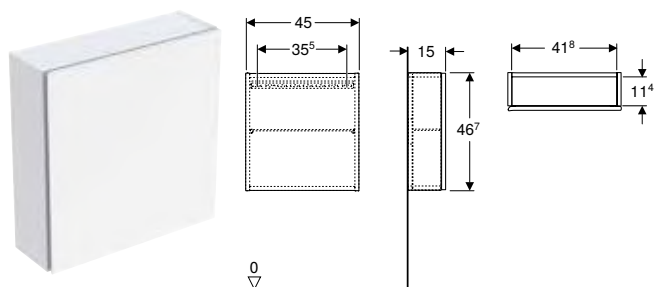

New

Geberit iCon high-level cabinet, square, with one door

Technical data

Product material	High-compressed three-layer chipboard

Scope of delivery

- High-level cabinet
- Glass shelf
- Fastening material

Characteristics

- Wall-hung
- With one door
- Door with soft closing
- Opening with recessed handle or push-to-open mechanism
- Movable glass shelf
- Hinge side left or right
- Moisture-resistant
- Delivered preassembled

Art. no.	Colour / surface	H [cm]	T [cm]
B / width: 45 cm			
502.319.01.1	white / high-gloss coated	46.7	15
502.319.01.3	white / matt coated	46.7	15
502.319.JH.1	oak / wood-textured melamine	46.7	15
502.319.JK.1	lava / matt coated	46.7	15
502.319.JL.1	sand grey / high-gloss coated	46.7	15
502.319.JR.1	hickory / wood-textured melamine	46.7	15

Available as of April 2022

Can be combined with

- Geberit VariForm cabinet for lay-on washbasin, with one drawer, shelf surface and trap → p. 746
- Geberit VariForm cabinet for lay-on washbasin, with two drawers, shelf surface and trap → p. 747
- Geberit VariForm cabinet for lay-on washbasin, with three drawers, shelf surface and trap → p. 748

Accessories

- Accessory overview – Geberit iCon bathroom furniture New → p. 543