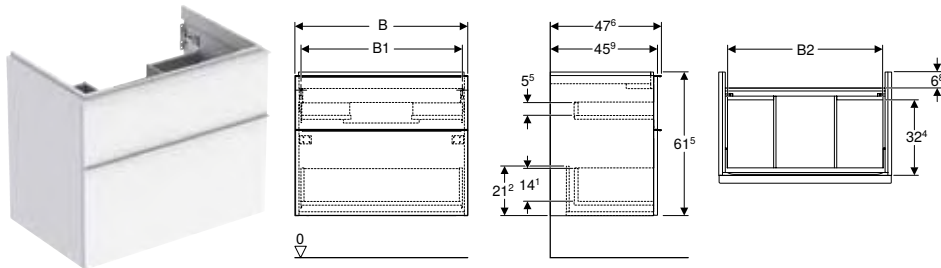

New

Geberit iCon cabinet for washbasin, with two drawers

Technical data

Product material	High-compressed three-layer chipboard

Scope of delivery

- Cabinet for washbasin
- Fastening material

Characteristics

- Wall-hung
- With two drawers
- Opening with handle
- Exchangeable handle
- Drawer with self-closing
- Drawer without trap cutout
- Moisture-resistant
- Delivered preassembled

Art. no.	Colour / surface	B [cm]	B1 [cm]	B2 [cm]	H [cm]	T [cm]
Washbasin width: 60 cm						
502.303.01.1	Body and front: white / high-gloss coated Handle: white / matt powder-coated	59.2	54.3	51.7	61.5	47.6
502.303.01.2	Body and front: white / high-gloss coated Handle: bright chrome-plated	59.2	54.3	51.7	61.5	47.6
502.303.01.3	Body and front: white / matt coated Handle: white / matt powder-coated	59.2	54.3	51.7	61.5	47.6
502.303.JH.1	Body and front: oak / wood-textured melamine Handle: lava / matt powder-coated	59.2	54.3	51.7	61.5	47.6
502.303.JK.1	Body and front: lava / matt coated Handle: lava / matt powder-coated	59.2	54.3	51.7	61.5	47.6
502.303.JL.1	Body and front: sand grey / high-gloss coated Handle: sand grey / matt powder-coated	59.2	54.3	51.7	61.5	47.6
502.303.JR.1	Body and front: hickory / wood-textured melamine Handle: lava / matt powder-coated	59.2	54.3	51.7	61.5	47.6
Washbasin width: 75 cm						
502.304.01.1	Body and front: white / high-gloss coated Handle: white / matt powder-coated	74	69.1	66.5	61.5	47.6
502.304.01.2	Body and front: white / high-gloss coated Handle: bright chrome-plated	74	69.1	66.5	61.5	47.6
502.304.01.3	Body and front: white / matt coated Handle: white / matt powder-coated	74	69.1	66.5	61.5	47.6
502.304.JH.1	Body and front: oak / wood-textured melamine Handle: lava / matt powder-coated	74	69.1	66.5	61.5	47.6
502.304.JK.1	Body and front: lava / matt coated Handle: lava / matt powder-coated	74	69.1	66.5	61.5	47.6
502.304.JL.1	Body and front: sand grey / high-gloss coated Handle: sand grey / matt powder-coated	74	69.1	66.5	61.5	47.6
502.304.JR.1	Body and front: hickory / wood-textured melamine Handle: lava / matt powder-coated	74	69.1	66.5	61.5	47.6
Washbasin width: 90 cm						
502.305.01.1	Body and front: white / high-gloss coated Handle: white / matt powder-coated	88.8	83.1	81.5	61.5	47.6
502.305.01.2	Body and front: white / high-gloss coated Handle: bright chrome-plated	88.8	83.1	81.5	61.5	47.6
502.305.01.3	Body and front: white / matt coated Handle: white / matt powder-coated	88.8	83.1	81.5	61.5	47.6
502.305.JH.1	Body and front: oak / wood-textured melamine Handle: lava / matt powder-coated	88.8	83.1	81.5	61.5	47.6
502.305.JK.1	Body and front: lava / matt coated Handle: lava / matt powder-coated	88.8	83.1	81.5	61.5	47.6
502.305.JL.1	Body and front: sand grey / high-gloss coated Handle: sand grey / matt powder-coated	88.8	83.1	81.5	61.5	47.6
502.305.JR.1	Body and front: hickory / wood-textured melamine Handle: lava / matt powder-coated	88.8	83.1	81.5	61.5	47.6

Available as of April 2022