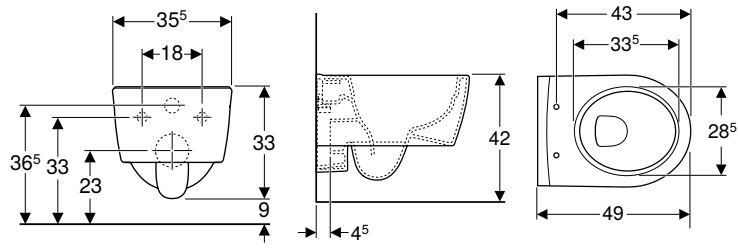

Geberit iCon wall-hung WC, washdown, small projection, shrouded, Rimfree

Application purposes

- For concealed cisterns
- For pressure flushing valves
- Suitable for installation in small bathrooms and guest WCs

Technical data

Product material	Vitreous china

Scope of delivery

- Fastening material

Characteristics

- Wall-hung
- Washdown WC
- Rimfree
- Easy fastening with Geberit WC wall fixing type EFF2
- Type 1, full flush volume 6 / 5 l, in accordance with EN 997
- Flushes with 4.5 l
- Shrouded
- Hidden fastening
- Small projection

Art. no.	Colour / surface	B [cm]	H [cm]	T [cm]
204070000	white	35.5	33	49

To order additionally

- WC seat

Can be combined with

- Geberit iCon WC seat, slim design → p. 582
- Geberit iCon WC seat → p. 582