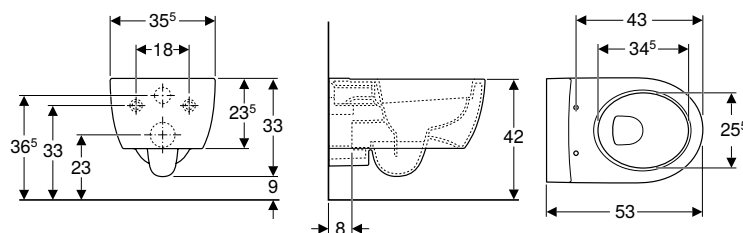

Geberit iCon wall-hung WC, washdown, shrouded, Rimfree

Application purposes

- For concealed cisterns
- For pressure flushing valves

Technical data

Product material	Vitreous china

Scope of delivery

- Fastening material

Characteristics

- Wall-hung
- Washdown WC
- Rimfree
- Easy fastening with Geberit WC wall fixing type EFF2
- Type 1, full flush volume 6 / 5 / 4 l, in accordance with EN 997
- Type 2 in accordance with EN 997
- Flushes with 4.5 l
- Shrouded
- Hidden fastening

Art. no.	Colour / surface	B [cm]	H [cm]	T [cm]
204060000	white	35.5	33	53

To order additionally

- WC seat