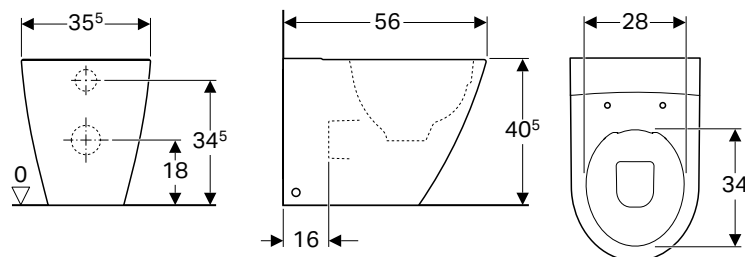

Geberit iCon floor-standing WC, washdown, back-to-wall, shrouded, Rimfree

Application purposes

- For concealed cisterns

Technical data

Product material	Vitreous china

Scope of delivery

- Fastening material

Characteristics

- Floor-standing
- Back-to-wall
- Washdown WC
- Rimfree
- Type 1, full flush volume 6 / 5 / 4 l, in accordance with EN 997
- Horizontal or vertical outlet
- Flushes with 4.5 l
- Shrouded
- Hidden fastening