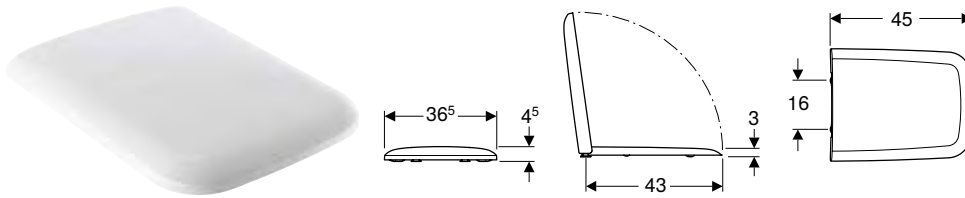

Geberit iCon Square WC seat

Technical data

Product material	Duroplast
Fastening distance	16 cm

Characteristics

- Overlapping WC lid

Art. no.	Colour / surface	Quick-release hinges	Soft-closing mechanism	Fastening	Hinge material
500.837.01.1	white	yes	yes	from above	Brass chrome-plated
571910000	white	no	yes	from above	Brass chrome-plated
571900000	white	no	no	from above	Brass chrome-plated

Can be combined with

- Geberit iCon Square wall-hung WC, washdown, shrouded, Rimfree → p. 576
- Geberit iCon Square floor-standing WC for close-coupled exposed cistern, washdown, back-to-wall, shrouded → p. 581
- Geberit iCon Square floor-standing WC, washdown, back-to-wall, shrouded, Rimfree → p. 580
- Geberit iCon Square floor-standing WC for close-coupled exposed cistern, washdown, shrouded, Rimfree → p. 580