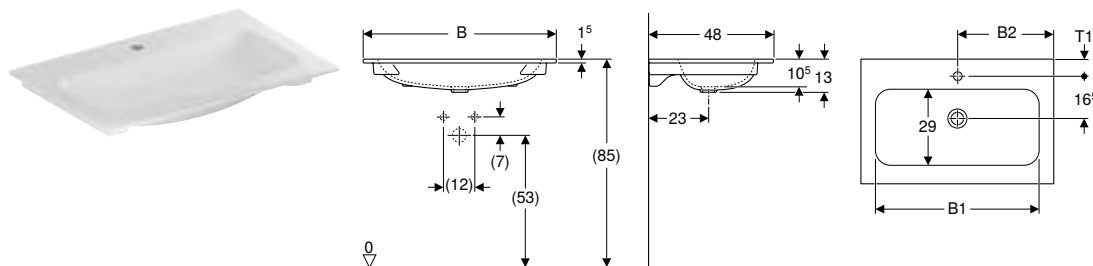

Vanity basins

New

Geberit iCon vanity basin

Application purposes

- For mounting on washbasin cabinets

Characteristics

- Slim rim

Technical data

Product material	Fine fireclay

Art. no.	Colour / surface	Tap hole	Overflow	B1 [cm]	B2 [cm]	Cabinet width [cm]	H [cm]	T [cm]	T1 [cm]
B / width: 60 cm									
501.843.00.1	white	centred	without	49	30	60	13	48	6.5
501.843.00.3 *	white	without	without	49	30	60	13	48	-
B / width: 75 cm									
501.844.00.1	white	centred	without	49	37.5	75	13	48	6.5
501.844.00.3 *	white	without	without	49	37.5	75	13	48	-
B / width: 90 cm									
501.845.00.1	white	centred	without	78.5	45	90	13	48	6.5
501.845.00.3 *	white	without	without	78.5	45	90	13	48	-
B / width: 120 cm									
501.846.00.1	white	left and right	without	108	60	120	13	48	7
501.846.00.3 *	white	without	without	108	60	120	13	48	-

Available as of April 2022; * Order-based production

Can be combined with

- Geberit iCon cabinet for washbasin, with one drawer → p. 550
- Geberit iCon cabinet for washbasin, with two drawers → p. 552