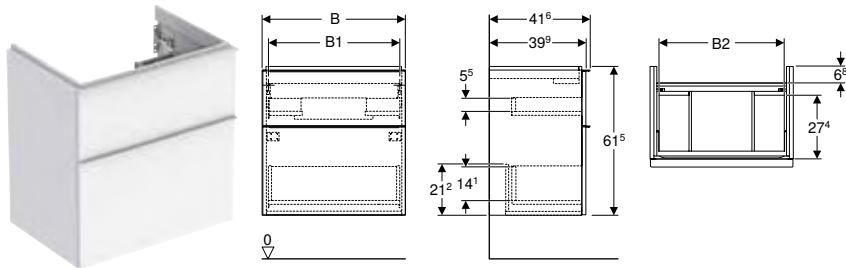

New

Geberit iCon cabinet for washbasin, with two drawers, small projection

Technical data

Product material	High-compressed three-layer chipboard

Scope of delivery

- Cabinet for washbasin
- Fastening material

Characteristics

- Wall-hung
- With two drawers
- Opening with handle
- Exchangeable handle
- Drawer with self-closing
- Drawer without trap cutout
- Small projection
- Moisture-resistant
- Delivered preassembled

Art. no.	Colour / surface	B [cm]	B1 [cm]	B2 [cm]	H [cm]	T [cm]
Washbasin width: 60 cm						
502.307.01.1	Body and front: white / high-gloss coated Handle: white / matt powder-coated	59.2	54.3	51.7	61.5	41.6
502.307.01.2	Body and front: white / high-gloss coated Handle: bright chrome-plated	59.2	54.3	51.7	61.5	41.6
502.307.01.3	Body and front: white / matt coated Handle: white / matt powder-coated	59.2	54.3	51.7	61.5	41.6
502.307.JH.1	Body and front: oak / wood-textured melamine Handle: lava / matt powder-coated	59.2	54.3	51.7	61.5	41.6
502.307.JK.1	Body and front: lava / matt coated Handle: lava / matt powder-coated	59.2	54.3	51.7	61.5	41.6
502.307.JL.1	Body and front: sand grey / high-gloss coated Handle: sand grey / matt powder-coated	59.2	54.3	51.7	61.5	41.6
502.307.JR.1	Body and front: hickory / wood-textured melamine Handle: lava / matt powder-coated	59.2	54.3	51.7	61.5	41.6
Washbasin width: 75 cm						
502.308.01.1	Body and front: white / high-gloss coated Handle: white / matt powder-coated	74	69.1	66.5	61.5	41.6
502.308.01.2	Body and front: white / high-gloss coated Handle: bright chrome-plated	74	69.1	66.5	61.5	41.6
502.308.01.3	Body and front: white / matt coated Handle: white / matt powder-coated	74	69.1	66.5	61.5	41.6
502.308.JH.1	Body and front: oak / wood-textured melamine Handle: lava / matt powder-coated	74	69.1	66.5	61.5	41.6
502.308.JK.1	Body and front: lava / matt coated Handle: lava / matt powder-coated	74	69.1	66.5	61.5	41.6
502.308.JL.1	Body and front: sand grey / high-gloss coated Handle: sand grey / matt powder-coated	74	69.1	66.5	61.5	41.6
502.308.JR.1	Body and front: hickory / wood-textured melamine Handle: lava / matt powder-coated	74	69.1	66.5	61.5	41.6

Available as of April 2022

To order additionally

- Geberit iCon washbasin connector, space-saving model

Can be combined with

- Geberit iCon Light washbasin, small projection → p. 537
- Geberit Option Plus illuminated mirror with direct and indirect lighting → p. 754
- Geberit Option Plus mirror cabinet with lighting and two doors → p. 758

Accessories

- Accessory overview – Geberit iCon bathroom furniture New → p. 543

- Installation of cabinet and washbasin requires a Geberit washbasin connector, space-saving model. See assortment overview – Geberit iCon washbasin connectors, space-saving model