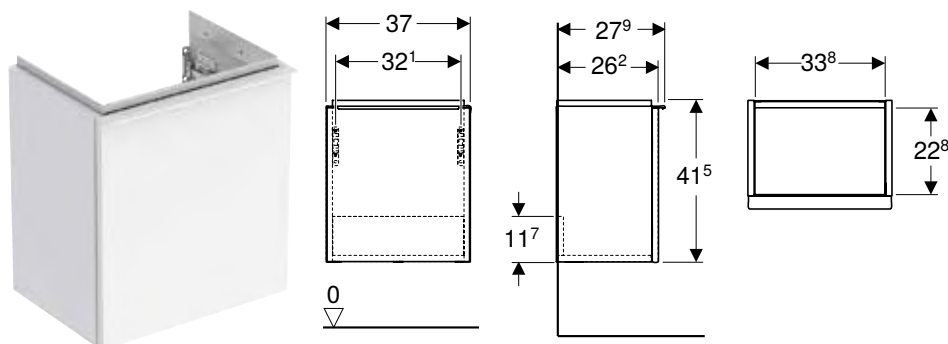

Washbasin cabinets

New

Geberit iCon cabinet for handrinse basin, with one door

Technical data

Product material	High-compressed three-layer chipboard

Scope of delivery

- Cabinet for handrinse basin
- Fastening material

Characteristics

- Wall-hung
- With one door
- Door with soft closing
- Opening with handle
- Exchangeable handle
- Moisture-resistant
- Delivered preassembled

Art. no.	Colour / surface	B [cm]	Washbasin width [cm]	H [cm]	T [cm]
Door: hinges left					
502.301.01.1	Body and front: white / high-gloss coated Handle: white / matt powder-coated	37	38	41.5	27.9
502.301.01.2	Body and front: white / high-gloss coated Handle: bright chrome-plated	37	38	41.5	27.9
502.301.01.3	Body and front: white / matt coated Handle: white / matt powder-coated	37	38	41.5	27.9
502.301.JH.1	Body and front: oak / wood-textured melamine Handle: lava / matt powder-coated	37	38	41.5	27.9
502.301.JK.1	Body and front: lava / matt coated Handle: lava / matt powder-coated	37	38	41.5	27.9
502.301.JL.1	Body and front: sand grey / high-gloss coated Handle: sand grey / matt powder-coated	37	38	41.5	27.9
502.301.JR.1	Body and front: hickory / wood-textured melamine Handle: lava / matt powder-coated	37	38	41.5	27.9
Door: hinges right					
502.300.01.1	Body and front: white / high-gloss coated Handle: white / matt powder-coated	37	38	41.5	27.9
502.300.01.2	Body and front: white / high-gloss coated Handle: bright chrome-plated	37	38	41.5	27.9
502.300.01.3	Body and front: white / matt coated Handle: white / matt powder-coated	37	38	41.5	27.9
502.300.JH.1	Body and front: oak / wood-textured melamine Handle: lava / matt powder-coated	37	38	41.5	27.9
502.300.JK.1	Body and front: lava / matt coated Handle: lava / matt powder-coated	37	38	41.5	27.9
502.300.JL.1	Body and front: sand grey / high-gloss coated Handle: sand grey / matt powder-coated	37	38	41.5	27.9
502.300.JR.1	Body and front: hickory / wood-textured melamine Handle: lava / matt powder-coated	37	38	41.5	27.9

Available as of April 2022

Can be combined with

- Geberit iCon handrinse basin → p. 532
- Geberit iCon Light handrinse basin → p. 533
- Geberit iCon side element → p. 560
- Geberit Option Plus illuminated mirror with direct and indirect lighting → p. 754

Accessories

- Accessory overview – Geberit iCon bathroom furniture New → p. 543

• Replacement for art. no. 840037000, 841037000, 841038000, 841039000, 840837000, 841837000, 841838000, 841839000