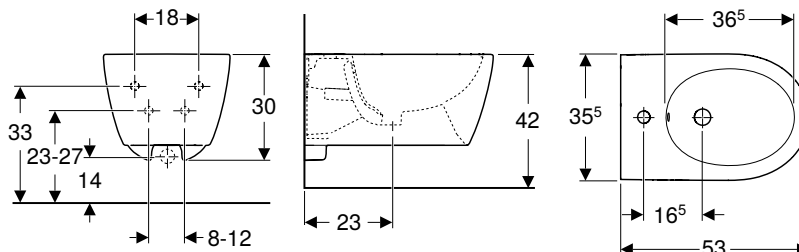

Bidets

Wall-hung bidets

New

Geberit iCon wall-hung bidet, shrouded

Application purposes

- For single-hole taps with flexible hoses

Technical data

Product material	Vitreous china

Characteristics

- Wall-hung
- Hidden water supply connection
- Easy fastening with Geberit bidet wall fixing type EFF3
- Shrouded
- Hidden fastening

Scope of delivery

- Fastening material

Art. no.	Colour / surface	Overflow	B [cm]	H [cm]	T [cm]
501.898.00.1	white	visible	35.5	30	53

Available as of April 2022