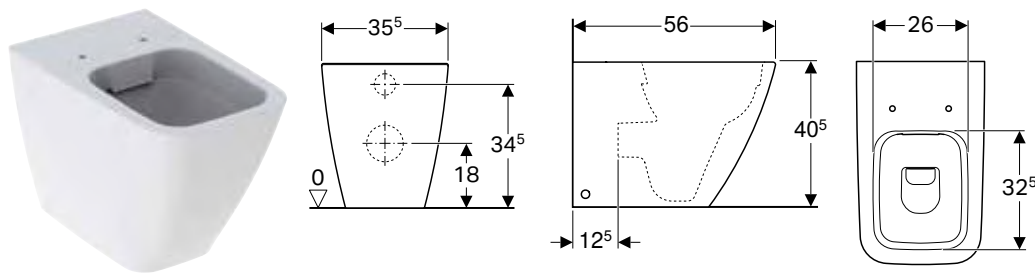

Geberit iCon Square floor-standing WC, washdown, back-to-wall, shrouded, Rimfree

Application purposes

- For concealed cisterns
- For pressure flushing valves

Technical data

Product material	Vitreous china

Scope of delivery

- Fastening material

Characteristics

- Floor-standing
- Back-to-wall
- Washdown WC
- Rimfree
- Type 1, full flush volume 6 / 5 / 4 l, in accordance with EN 997
- Horizontal or vertical outlet
- Flushes with 4.5 l
- Shrouded
- Hidden fastening

Art. no.	Colour / surface	B [cm]	H [cm]	T [cm]
211910000	white	35	40.5	56

To order additionally

- WC seat

Can be combined with

- Geberit iCon Square WC seat → p. 583

Accessories

- Accessory overview – Geberit iCon Square WC ceramic appliance in combination with connection pipes → p. 573