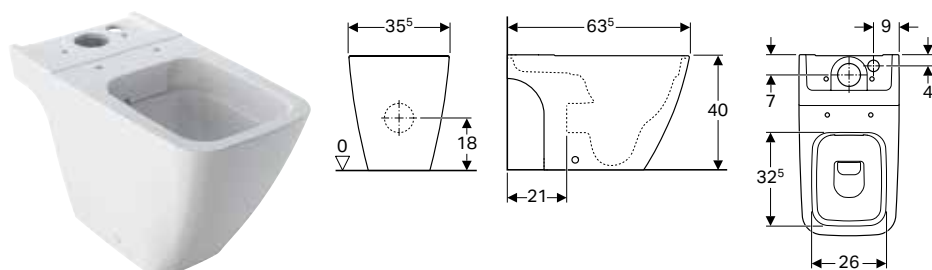

Geberit iCon Square floor-standing WC for close-coupled exposed cistern, washdown, shrouded, Rimfree

Application purposes

- For close-coupled exposed cistern

Technical data

Product material	Vitreous china

Scope of delivery

- Fastening material

Characteristics

- Floor-standing
- Washdown WC
- Rimfree
- Type 1, full flush volume 6 l, in accordance with EN 997
- Multidirectional outlet
- Shrouded
- Hidden fastening

Art. no.	Colour / surface	B [cm]	H [cm]	T [cm]
200930000	white	35.5	40	63.5

To order additionally

- Cistern
- WC seat

Can be combined with

- Geberit iCon exposed cistern, close-coupled, dual flush, bottom water supply connection → p. 583
- Geberit iCon Square exposed cistern, close-coupled, dual flush, lateral or bottom water supply connection → p. 584
- Geberit iCon Square WC seat → p. 583

Accessories

- Accessory overview – Geberit iCon Square WC ceramic appliance in combination with connection pipes → p. 573