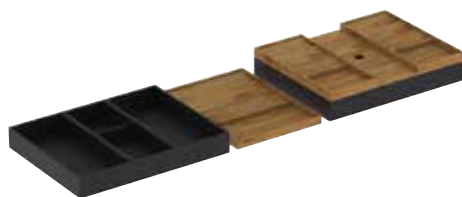

Geberit set of drawer inserts for top drawer, width 120 cm

Technical data

Product material	Bamboo
Art. no.	Cabinet width [cm]
502.353.00.1	120
Available as of April 2022