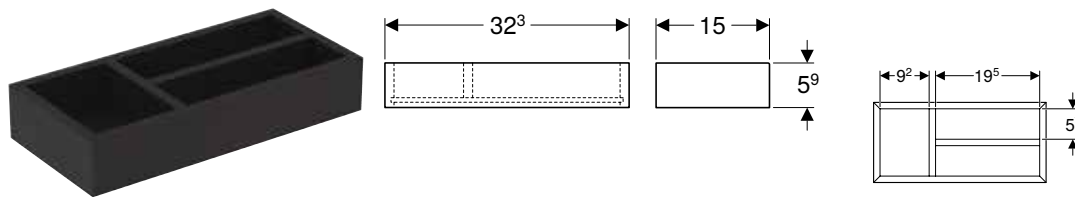

Geberit drawer insert, T-partition, for top drawer

Technical data

Product material	High-compressed three-layer chipboard

Characteristics

- T-partition

Art. no.   Colour / surface

	B	H	T
	[cm]	[cm]	[cm]
500.678.00.1 lava / textured melamine	32.3	5.9	15

Scope of delivery

- Drawer insert