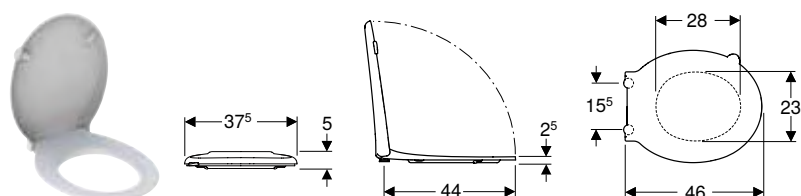

Geberit Selnova Comfort WC seat, barrier-free, antibacterial, fastening from above

Technical data

Product material	Duroplast
Fastening distance	15.5 cm

Characteristics

- Barrier-free
- Antibacterial
- With hinge bar made of stainless steel
- Overlapping WC lid

Art. no.	Colour / surface	Soft-closing mechanism	Fastening	Hinge material
501.559.01.1	white	no	from above	Stainless steel
501.560.01.1	carmine red	no	from above	Stainless steel

Can be combined with

- Geberit Selnova Comfort wall-hung WC, washdown, large projection → p. 700
- Geberit Selnova Comfort wall-hung WC, washdown, large projection, semi-shrouded, Rimfree → p. N/A
- Geberit Selnova Comfort wall-hung WC, washdown, large projection, Rimfree → p. 699
- Geberit Selnova Comfort floor-standing WC for close-coupled exposed cistern, washdown, horizontal outlet, raised → p. 702