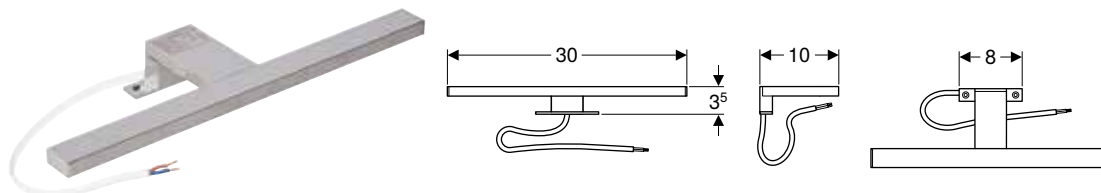

Geberit lamp for mirror cabinet

Technical data

Protection degree	IP44
Protection class	II
Nominal voltage	220-240 V AC
Mains frequency	50 / 60 Hz
Operating voltage	24 V DC
Power consumption	6 W
Light colour	4000 K

Art. no.   Colour / surface

501.280.00.1   chrome finish

Accessories

- Geberit Selnova Square mirror cabinet with two doors → p. 670