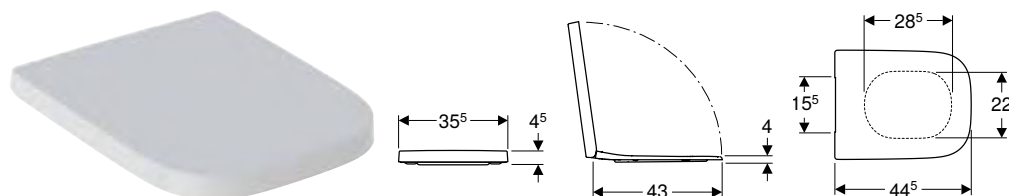

Geberit Selnova Square WC seat, fastening from above

Technical data

Product material	Duroplast
Fastening distance	15.5 cm

Characteristics

- Hinges made of metal
- Square design
- Overlapping WC lid

Art. no.	Colour / surface	Quick-release hinges	Soft-closing mechanism	Fastening	Hinge material
501.555.01.1	white	no	no	from above	Stainless steel
501.556.01.1	white	no	yes	from above	Brass chrome-plated
501.557.01.1	white	yes	yes	from above	Brass chrome-plated

Available as of April 2022

Can be combined with

- Geberit Selnova Square wall-hung WC, washdown, semi-shrouded, Rimfree → p. 677