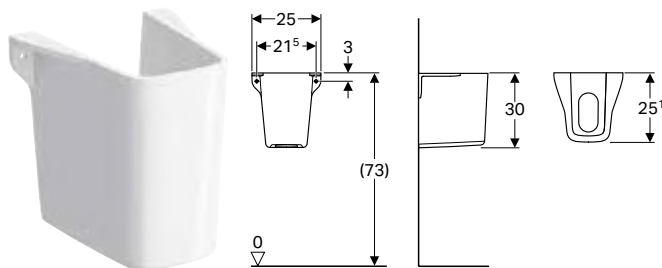

Geberit Selnova Square half pedestal for handrinse basin

Application purposes

- For handrinse basins

Art. no.   Colour / surface

500.328.01.1   white

To order additionally

- Fastening material

Can be combined with

- Geberit Selnova Compact handrinse basin, small projection, with shelf surface → p. 688
- Geberit Selnova Square handrinse basin → p. 654

Technical data

Product material	Vitreous china