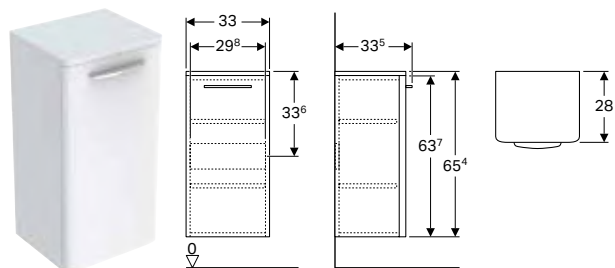

Geberit Selnova Square low cabinet with one door

Technical data

Product material	High-compressed three-layer chipboard

Scope of delivery

- Fastening material
- Handle

Characteristics

- Wall-hung
- With one door
- Opening with handle
- Door with soft closing
- With two movable shelves
- Hinge side left or right
- Moisture-resistant
- Delivered preassembled

Art. no.	Colour / surface	B [cm]	H [cm]	T [cm]
500.181.01.1	white / high-gloss coated	33	65.4	33.5

Can be combined with

- Geberit Selnova Square cabinet for handrinse basin, with one door → p. 664
- Geberit Selnova Square cabinet for handrinse basin, with one door, small projection → p. 664
- Geberit Selnova Square cabinet for washbasin, with one door → p. 665
- Geberit Selnova Square mirror cabinet with one door and one pull-down door → p. 670
- Geberit Selnova Square mirror cabinet with one door and two pull-down doors → p. 671

Accessories

- Accessory overview – Geberit Selnova Square bathroom furniture → p. 661