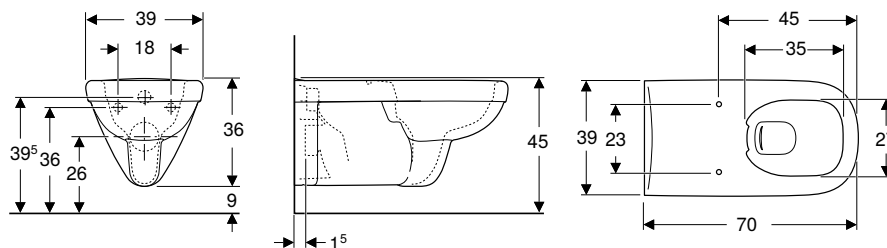

Accessories

- Geberit connection set for wall-hung WC, length 30 cm → p. 930

- Depending on the installation type, a Geberit connection set for wall-hung WC, length 30 cm is required for mounting

Geberit Selnova Comfort Square wall-hung WC, washdown, large projection, Rimfree