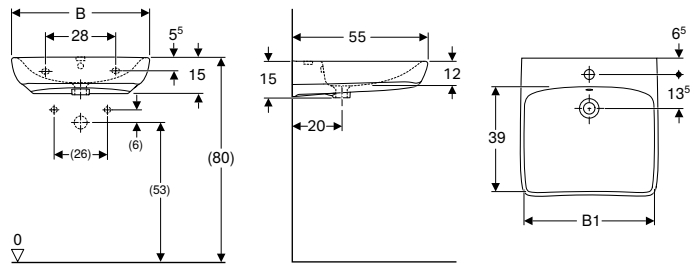

Washbasins

Washbasins, barrier-free

Geberit Selnova Comfort washbasin, barrier-free

Application purposes

- Suitable for use by wheelchair users

Characteristics

- Ergonomically shaped front
- Shallow bowl

Technical data

Product material	Vitreous china

Art. no.	Colour / surface	Tap hole	Overflow	B1 [cm]	H [cm]	T [cm]
B / width: 55 cm						
500.302.01.1	white	centred	visible	48	15	55
500.187.01.1	white	centred	without	48	15	55
B / width: 65 cm						
500.292.01.1	white	centred	visible	58	15	55
500.188.01.1	white	centred	without	58	15	55

Accessories

- Geberit concealed trap for washbasin, with in-wall cabinet, ready-to-fit set, screen valve and overflow pipe, horizontal outlet → p. 920
- Geberit waste outlet with free outlet and valve cover → p. 919
- Geberit waste outlet with free outlet, screen → p. 919
- Geberit bottle trap with dip tube for washbasin, horizontal outlet → p. 920
- Geberit fastening material for washbasin → p. 899