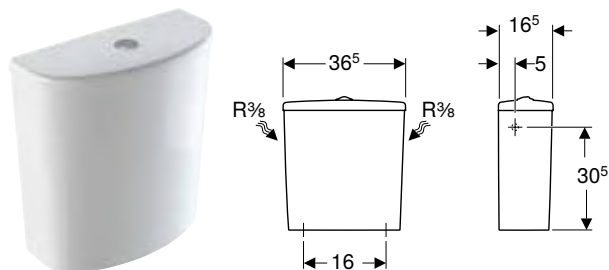

Scope of delivery

- Mechanism

Art. no.	Colour / surface	B [cm]	H [cm]	T [cm]
500.268.01.1	white	36.5	38	16.5

Can be combined with

- Geberit Selnova Comfort floor-standing WC for close-coupled exposed cistern, washdown, horizontal outlet, raised → p. 702
- Geberit Selnova floor-standing WC for close-coupled exposed cistern, washdown, horizontal outlet, semi-shrouded → p. 637
- Geberit Selnova floor-standing WC for close-coupled exposed cistern, washdown, vertical outlet → p. 639
- Geberit Selnova floor-standing WC for close-coupled exposed cistern, washdown, horizontal outlet → p. 638
- Geberit Selnova floor-standing WC for close-coupled exposed cistern, washdown, horizontal outlet, Rimfree → p. 636
- Geberit Selnova floor-standing WC for close-coupled exposed cistern, washdown, horizontal outlet, semi-shrouded, Rimfree → p. 636
- Geberit Selnova floor-standing WC for close-coupled exposed cistern, washdown, vertical outlet, semi-shrouded → p. 638

Geberit Selnova exposed cistern, close-coupled, dual flush, lateral water supply connection

Application purposes

- For close-coupled installation

Technical data

Flush volume, factory setting	6 and 3 l
Flush volume large, adjustment range	6 l
Flush volume small, adjustment range	3 l
Product material	Vitreous china