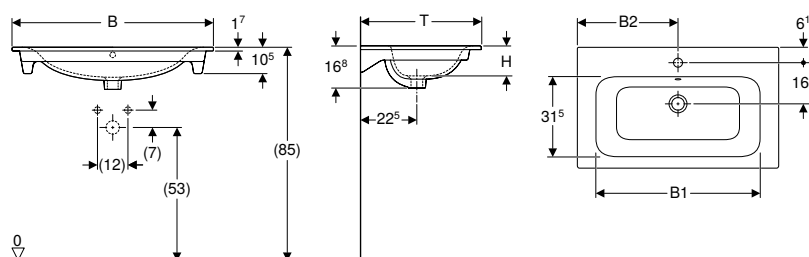

Vanity basins

Geberit Selnova Square vanity basin

Application purposes

- For mounting on washbasin cabinets

Characteristics

- Slim rim

Art. no.	Colour / surface	Tap hole	Overflow	B1 [cm]	B2 [cm]	Cabinet width [cm]	H [cm]	T [cm]
B / width: 55 cm								
500.993.00.1	white	centred	visible	49	27.5	53.8	16.8	48
B / width: 60 cm								
500.994.00.1	white	centred	visible	54	30	58.8	16.8	48
B / width: 80 cm								
500.995.00.1	white	centred	visible	74	40	78.8	16.8	48
B / width: 100 cm								
500.997.00.1	white	centred	visible	94	50	98.8	16.8	48

Can be combined with

- Geberit Selnova Square cabinet for vanity basin, slim rim, with one door → p. 666
- Geberit Selnova Square cabinet for vanity basin, slim rim, with two doors → p. 666