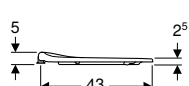

Geberit Selnova Comfort WC seat ring, barrier-free, fastening from above

Technical data

Product material	Duroplast
Fastening distance	15.5 cm

Characteristics

- Barrier-free
- With hinge bar

Art. no.	Colour / surface	Soft-closing mechanism	Fastening	Hinge material
500.340.01.1	white / plastic	no	from below	Stainless steel

Can be combined with

- Geberit Selnova Comfort wall-hung WC, washdown, large projection → p. 700
- Geberit Selnova Comfort floor-standing WC for close-coupled exposed cistern, washdown, horizontal outlet, raised → p. 702
- Geberit Selnova Comfort wall-hung WC, washdown, large projection, Rimfree → p. 699