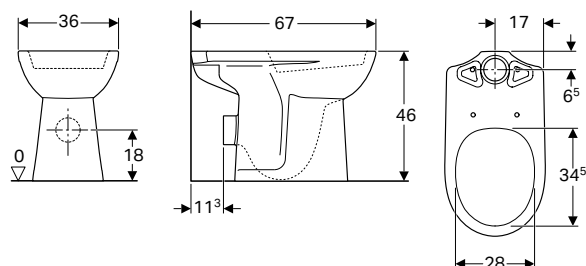

Floor-standing WCs, raised

Geberit Selnova Comfort floor-standing WC for close-coupled exposed cistern, washdown, horizontal outlet, raised

Application purposes

- For close-coupled exposed cistern

Technical data

Product material	Vitreous china

Characteristics

- Floor-standing
- Washdown WC
- With flush rim
- Horizontal outlet
- Raised seat height 46 cm

Scope of delivery

- Fastening material

Art. no.	Colour / surface	B [cm]	H [cm]	T [cm]
500.284.01.1	white	36	46	67

To order additionally

- Cistern
- WC seat

Can be combined with

- Geberit Selnova Square exposed cistern, close-coupled, dual flush, bottom water supply connection → p. 682
- Geberit Selnova Square exposed cistern, close-coupled, dual flush, lateral water supply connection → p. 682
- Geberit Selnova exposed cistern, close-coupled, dual flush, lateral water supply connection → p. 645
- Geberit Selnova exposed cistern, close-coupled, dual flush, bottom water supply connection → p. 644
- Geberit Selnova Comfort WC seat, barrier-free, antibacterial, fastening from above → p. 703
- Geberit Selnova Comfort WC seat, barrier-free, antibacterial, fastening from below → p. 702
- Geberit Selnova Comfort WC seat ring, barrier-free, antibacterial, fastening from above → p. 704
- Geberit Selnova Comfort WC seat ring, barrier-free, fastening from above → p. 704
- Geberit Selnova Comfort WC seat ring, barrier-free, antibacterial, fastening from below → p. 704

Accessories

- Accessory overview – Geberit Selnova Comfort WC ceramic appliance in combination with connection pipes → p. 698