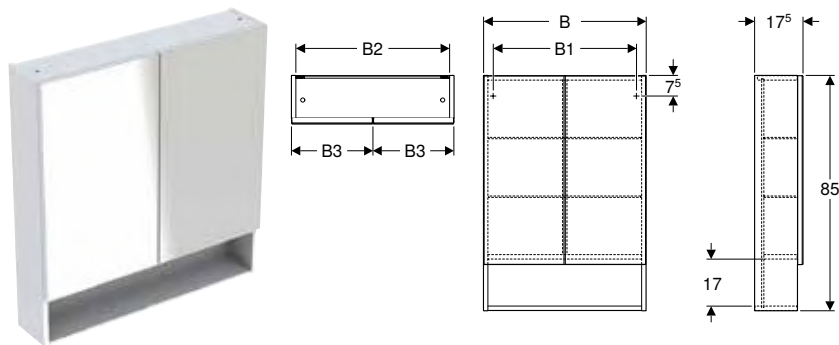

Mirror cabinets

Geberit Selnova Square mirror cabinet with two doors

Technical data

Product material	High-compressed three-layer chipboard

Scope of delivery

- 4 glass shelves
- Fastening material

Characteristics

- Wall-hung
- With two doors
- With open shelf surface
- Door with soft closing
- With four movable glass shelves
- Hinge side left or right
- Delivered preassembled

Art. no.	Colour / surface	B1 [cm]	B2 [cm]	B3 [cm]	H [cm]	T [cm]
B / width: 58.8 cm						
501.264.00.1	white / high-gloss coated	51.8	55.6	29.1	85	17.5
B / width: 78.8 cm						
501.268.00.1	white / high-gloss coated	71.8	75.6	39.1	85	17.5

Can be combined with

- Geberit Selnova Square cabinet for vanity basin, slim rim, with one door → p. 666
- Geberit Selnova Square cabinet for vanity basin, slim rim, with two doors → p. 666
- Geberit Selnova Square low cabinet with one door → p. 667
- Geberit Selnova Square medium cabinet with one door → p. 668

Accessories

- Accessory overview – Geberit Selnova Square bathroom furniture → p. 661