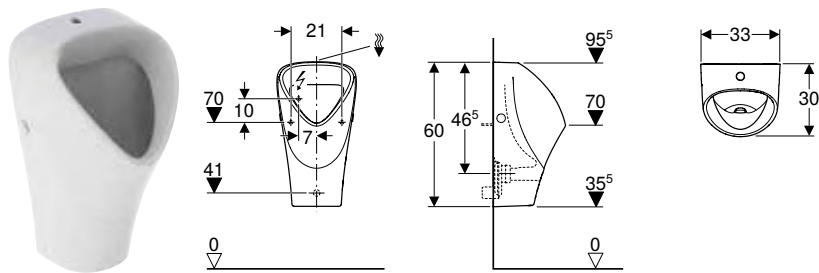

Geberit Selnova urinal, trigonal, inlet from the top, outlet to the rear or downwards

Application purposes

- For operating with automatic, water-saving flush
- For exposed urinal flush controls

Technical data

Flush volume small, adjustment range	1 l
Product material	Vitreous china

Characteristics

- Wall-hung
- With flush rim
- Hidden trap
- Hidden fastening
- Fulfils requirements in accordance with EN 13407

Scope of delivery

- Urinal ceramic

Art. no.	Colour / surface	B [cm]	H [cm]	T [cm]	Inlet	Outlet
501.676.00.1	white	33	60	30	above	to the rear

To order additionally

- Geberit fastening material for urinal, Kerafix → p. 825
- Geberit fastening material for urinal, Kerafix → p. 825

Accessories

- Geberit flush pipe for urinals
- Geberit urinal trap, horizontal outlet → p. 929
- Geberit urinal trap, vertical outlet → p. 929
- Geberit urinal division → p. 822
- Geberit urinal division → p. 822

- Urinal trap not included in scope of delivery