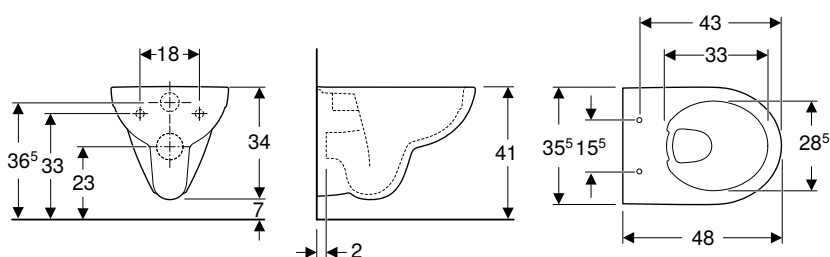

WCs

Assortment overview – Geberit Selnova Compact WCs and WC seats

Geberit International Sales, version: December 2021

				Wall-hung WCs	
				Geberit Selnova Compact wall-hung WC, washdown, small projection, Rimfree	Geberit Selnova Compact wall-hung WC, washdown, small projection, square design
White				500.349.01.1	500.263.01.1
				→ p. 689	→ p. 690
Geberit Selnova Compact WC seat, fastening from above	Without soft-closing mechanism	501.575.01.1		→ p. 690	✓
	With soft-closing mechanism	501.576.01.1		→ p. 690	✓
	With soft-closing mechanism, quick-release hinges	501.577.01.1		→ p. 690	✓
Geberit Selnova WC seat, fastening from above	Without soft-closing mechanism	500.337.01.1		→ p. 643	
	With soft-closing mechanism	500.333.01.1		→ p. 643	
	With soft-closing mechanism, quick-release hinges	500.335.01.1		→ p. 643	
Geberit Selnova Square WC seat, fastening from above	Without soft-closing mechanism	500.338.01.1		→ p. 681	✓
	With soft-closing mechanism	500.334.01.1		→ p. 681	✓
	With soft-closing mechanism	500.336.01.1		→ p. 681	✓

✓ Compatible

Wall-hung WCs

Geberit Selnova Compact wall-hung WC, washdown, small projection, Rimfree

Application purposes

- For concealed cisterns
- For pressure flushing valves

Technical data

Product material	Vitreous china

Characteristics

- Wall-hung
- Washdown WC
- Rimfree
- Type 1, full flush volume 6 / 5 l, in accordance with EN 997
- Type 2 in accordance with EN 997
- Flushes with 4.5 l
- Small projection

Art. no.	Colour / surface	B [cm]	H [cm]	T [cm]
500.349.01.1	white	35.5	34	48

To order additionally

- WC seat

Can be combined with

- Geberit Selnova Compact WC seat, fastening from above → p. 690