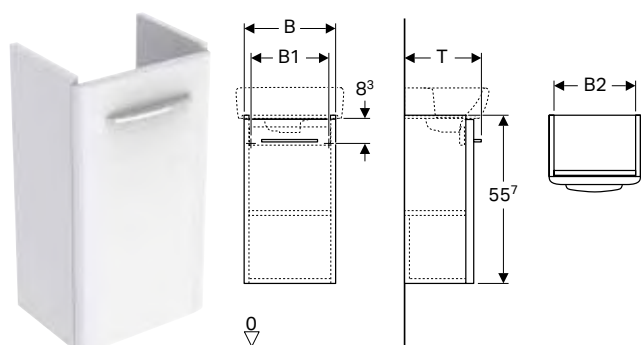

Washbasin cabinets

Geberit Selnova Square cabinet for handrinse basin, with one door

Technical data

Product material	High-compressed three-layer chipboard

Scope of delivery

- Fastening material
- Handle

Characteristics

- Wall-hung
- With one door
- Opening with handle
- Door with soft closing
- With one fixed shelf
- Hinge side left or right
- Moisture-resistant
- Delivered preassembled

Art. no.	Colour / surface	B [cm]	B1 [cm]	B2 [cm]	H [cm]	T [cm]
Washbasin width: 36 cm						
500.158.01.1	white / high-gloss coated	30.3	25.8	27.1	55.7	25.4
Washbasin width: 45 cm						
500.176.01.1	white / high-gloss coated	37.6	32.9	34.4	55.7	32.9
Washbasin width: 50 cm						
500.177.01.1	white / high-gloss coated	41.8	37	38.6	55.7	38.6

Can be combined with

- Geberit Selnova Square handrinse basin → p. 654
- Geberit Selnova Square handrinse basin with asymmetrical overflow → p. 654
- Geberit Selnova Square mirror cabinet with one door and one pull-down door → p. 670
- Geberit Selnova Square low cabinet with one door → p. 668
- Geberit Selnova Square medium cabinet with one door → p. 669

Accessories

- Accessory overview – Geberit Selnova Square bathroom furniture → p. 661