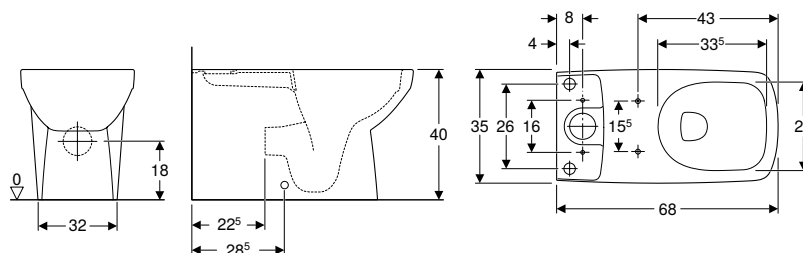

Geberit Selnova Square floor-standing WC for close-coupled exposed cistern, washdown, back-to-wall, semi-shrouded, Rimfree

Application purposes

- For close-coupled exposed cistern

Technical data

Product material	Vitreous china

Scope of delivery

- Fastening material

Characteristics

- Floor-standing
- Washdown WC
- Rimfree
- Horizontal or vertical outlet
- Type 1, full flush volume 6 l, in accordance with EN 997
- Type 2 in accordance with EN 997
- Semi-shrouded
- Hidden fastening

Art. no.	Colour / surface	B [cm]	H [cm]	T [cm]
500.489.01.1	white	35	40	68

To order additionally

- Cistern
- WC seat

Can be combined with

- Geberit Selnova Square exposed cistern, close-coupled, dual flush, lateral water supply connection, for WC Rimfree → p. 683
- Geberit Selnova Square exposed cistern, close-coupled, dual flush, bottom water supply connection → p. 682
- Geberit Selnova Square WC seat, fastening from above → p. 681

Accessories

- Accessory overview – Geberit Selnova Square WC ceramic appliance in combination with connection pipes → p. 676