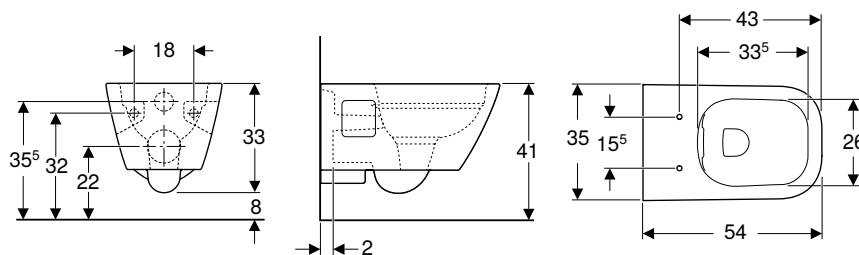

Wall-hung WCs

New

Geberit Selnova Square wall-hung WC, washdown, semi-shrouded, Rimfree

Application purposes

- For concealed cisterns
- For pressure flushing valves

Technical data

Product material	Vitreous china

Characteristics

- Wall-hung
- Washdown WC
- Rimfree
- Type 1, full flush volume 6 / 5 l, in accordance with EN 997
- Semi-shrouded

Art. no.	Colour / surface	B [cm]	H [cm]	T [cm]
501.546.01.1	white	35	33	54

Available as of April 2022

To order additionally

- WC seat

Can be combined with

- Geberit Selnova Square WC seat, fastening from above → p. 681