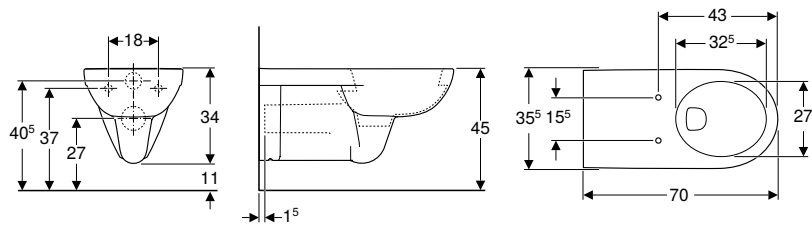

Accessories

- Geberit connection set for wall-hung WC, length 30 cm → p. 930

- Depending on the installation type, a Geberit connection set for wall-hung WC, length 30 cm is required for mounting

Geberit Selnova Comfort wall-hung WC, washdown, large projection