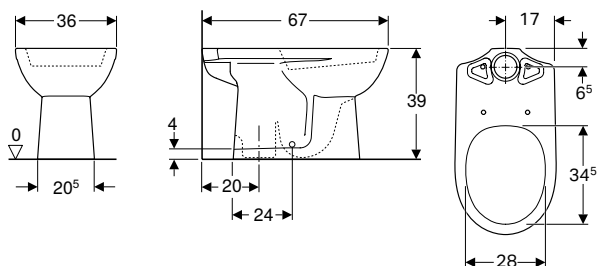

Can be combined with

- Geberit Selnova Square exposed cistern, close-coupled, dual flush, bottom water supply connection → p. 682
- Geberit Selnova Square exposed cistern, close-coupled, dual flush, lateral water supply connection → p. 682
- Geberit Selnova exposed cistern, close-coupled, dual flush, bottom water supply connection → p. 644
- Geberit Selnova exposed cistern, close-coupled, dual flush, lateral water supply connection → p. 645
- Geberit Selnova WC seat, hinges made of plastic, fastening from below → p. 642
- Geberit Selnova WC seat, fastening from below → p. 642
- Geberit Selnova WC seat, fastening from above → p. 643
- Geberit Selnova WC seat with seat ring for children, fastening from above → p. 644
- Geberit AquaClean 4000 WC enhancement solution → p. 839

Accessories

- Accessory overview – Geberit Selnova WC ceramic appliance in combination with connection pipes → p. 630

Geberit Selnova floor-standing WC for close-coupled exposed cistern, washdown, vertical outlet

Application purposes

- For close-coupled exposed cistern

Technical data

Product material	Vitreous china

Characteristics

- Floor-standing
- Washdown WC
- With flush rim
- Vertical outlet
- Type 1, full flush volume 6 l, in accordance with EN 997
- Type 2 in accordance with EN 997

Art. no.	Colour / surface	B [cm]	H [cm]	T [cm]
500.281.01.1	white	36	39	67

To order additionally

- Cistern
- WC seat

Can be combined with

- Geberit Selnova Square exposed cistern, close-coupled, dual flush, bottom water supply connection → p. 682
- Geberit Selnova Square exposed cistern, close-coupled, dual flush, lateral water supply connection → p. 682
- Geberit Selnova exposed cistern, close-coupled, dual flush, bottom water supply connection → p. 644
- Geberit Selnova exposed cistern, close-coupled, dual flush, lateral water supply connection → p. 645
- Geberit Selnova WC seat, hinges made of plastic, fastening from below → p. 642
- Geberit Selnova WC seat, fastening from below → p. 642
- Geberit Selnova WC seat, fastening from above → p. 643
- Geberit Selnova WC seat with seat ring for children, fastening from above → p. 644
- Geberit AquaClean 4000 WC enhancement solution → p. 839