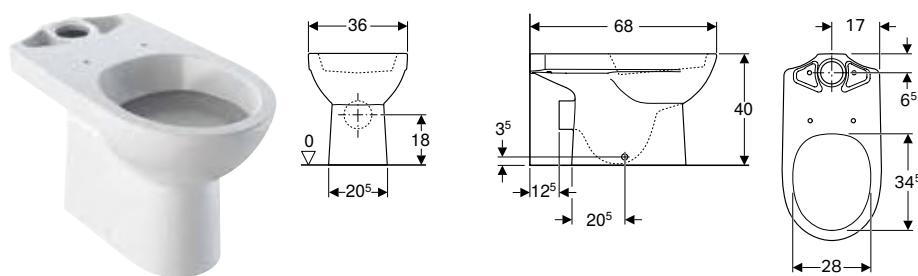

Accessories

- Geberit connection set for wall-hung WC, length 30 cm → p. 930
- Geberit connection set for wall-hung WC, length 26.5 cm

- Depending on the installation type, a Geberit connection set for wall-hung WC, length 30 cm is required for mounting

Art. no.	Colour / surface	B [cm]	H [cm]	T [cm]
500.283.01.1	white	35.6	39	66.5

To order additionally

- Cistern
- WC seat

Can be combined with

- Geberit Selnova Square exposed cistern, close-coupled, dual flush, bottom water supply connection → p. 682
- Geberit Selnova Square exposed cistern, close-coupled, dual flush, lateral water supply connection → p. 682
- Geberit Selnova exposed cistern, close-coupled, dual flush, bottom water supply connection → p. 644
- Geberit Selnova exposed cistern, close-coupled, dual flush, lateral water supply connection → p. 645
- Geberit Selnova WC seat, hinges made of plastic, fastening from below → p. 642
- Geberit Selnova WC seat, fastening from below → p. 642
- Geberit Selnova WC seat, fastening from above → p. 643
- Geberit Selnova WC seat with seat ring for children, fastening from above → p. 644

Accessories

- Accessory overview – Geberit Selnova WC ceramic appliance in combination with connection pipes → p. 630

Geberit Selnova floor-standing WC for close-coupled exposed cistern, washdown, horizontal outlet, semi-shrouded

Application purposes

- For close-coupled exposed cistern

Technical data

Product material	Vitreous china
------------------	----------------

Scope of delivery

- Fastening material

Characteristics

- Floor-standing
- Washdown WC
- With flush rim
- Type 1, full flush volume 6 l, in accordance with EN 997
- Type 2 in accordance with EN 997
- Horizontal outlet
- Semi-shrouded