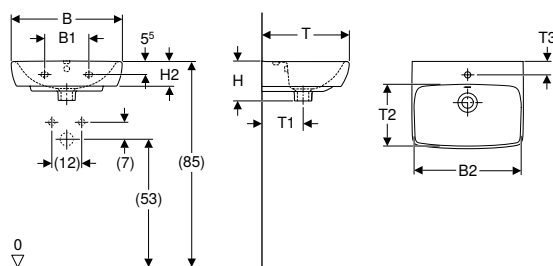

Washbasins

Handrinse basins

Geberit Selnova Square handrinse basin

Technical data

Product material	Vitreous china

Characteristics

- Can be combined with half pedestal
- Can be combined with full pedestal
- Can be installed with a washbasin cabinet

Art. no.	Colour / surface	Tap hole	Overflow	B1 [cm]	B2 [cm]	Cabinet width [cm]	H [cm]	H1 [cm]	H2 [cm]	H3 [cm]	T [cm]	T1 [cm]	T2 [cm]	T3 [cm]

B / width: 45 cm

500.322.01.1	white	centred	visible	18	40	37.6	16	83	10	77.5	35	18	21.5	5.5

B / width: 50 cm

500.310.01.1	white	centred	visible	23	44.5	41.8	17	83.5	10	78	42	20	27.5	6
500.301.01.1	white	without	visible	23	44.5	41.8	17	83.5	10	78	42	20	27.5	-

Can be combined with

- Geberit Selnova Square full pedestal → p. 658
- Geberit Selnova Square half pedestal for handrinse basin → p. 658
- Geberit Selnova Square cabinet for handrinse basin, with one door → p. 664

Accessories

- Geberit bottle trap with dip tube for washbasin, horizontal outlet → p. 920
- Geberit fastening material for handrinse basin → p. 899

- Geberit Selnova Square half pedestal only for washbasins 45 cm
- Geberit Selnova half pedestal only for handrinse basins 50 cm