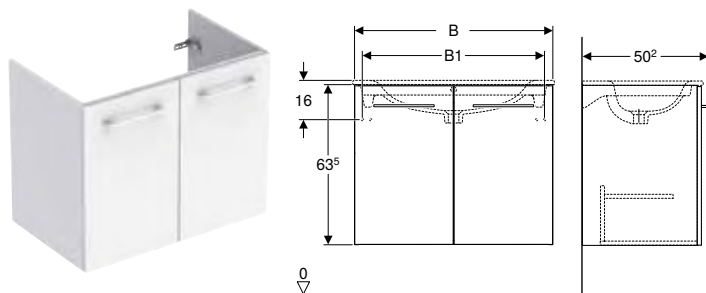

Geberit Selnova Square cabinet for vanity basin, slim rim, with two doors

Technical data

Product material	High-compressed three-layer chipboard

Scope of delivery

- Cabinet for vanity basin
- Handle
- Fastening material

Characteristics

- Wall-hung
- With two doors
- Opening with handle
- With one fixed shelf
- Door with soft closing
- Moisture-resistant
- Delivered preassembled