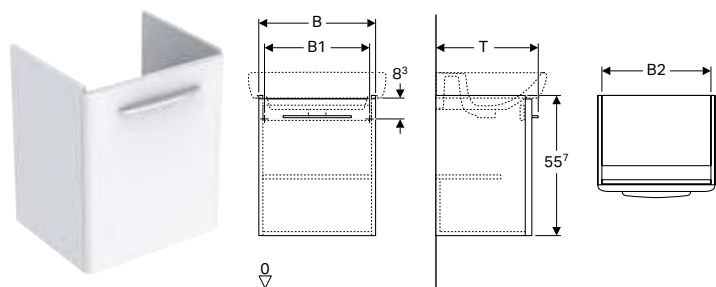

Art. no.	Colour / surface	B [cm]	B1 [cm]	B2 [cm]	H [cm]	T [cm]
Washbasin width: 45 cm						
500.183.01.1	white / high-gloss coated	39.6	32.9	34.4	55.7	22.6

Can be combined with

- Geberit Selnova Square low cabinet with one door → p. 668
- Geberit Selnova Square medium cabinet with one door → p. 669
- Geberit Selnova Compact handrinse basin, small projection, with shelf surface → p. 688
- Geberit Selnova Square mirror cabinet with one door and one pull-down door → p. 670

Accessories

- Accessory overview – Geberit Selnova Square bathroom furniture → p. 661

Geberit Selnova Square cabinet for washbasin, with one door

Technical data

Product material	High-compressed three-layer chipboard

Scope of delivery

- Fastening material
- Handle

Characteristics

- Wall-hung
- With one door
- Opening with handle
- Door with soft closing
- With one fixed shelf
- Hinge side left or right
- Moisture-resistant
- Delivered preassembled

Art. no.	Colour / surface	B [cm]	B1 [cm]	B2 [cm]	H [cm]	T [cm]
Washbasin width: 55 cm						
500.178.01.1	white / high-gloss coated	46.4	41.8	43.2	55.7	40.6
Washbasin width: 60 cm						
500.179.01.1	white / high-gloss coated	49.3	44.8	46.1	55.7	42.6
Washbasin width: 65 cm						
500.180.01.1	white / high-gloss coated	54.4	49.9	54.2	55.7	44.6

Can be combined with

- Geberit Selnova Square washbasin → p. 655
- Geberit Selnova Square mirror cabinet with one door and one pull-down door → p. 670
- Geberit Selnova Square mirror cabinet with one door and two pull-down doors → p. 671
- Geberit Selnova Square low cabinet with one door → p. 668
- Geberit Selnova Square medium cabinet with one door → p. 669

Accessories

- Accessory overview – Geberit Selnova Square bathroom furniture → p. 661