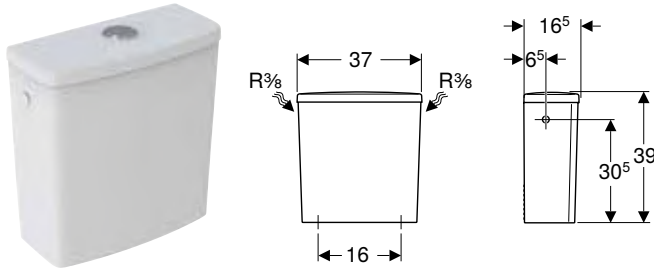

Available as of April 2022

Can be combined with

- Geberit Selnova Square wall-hung WC, washdown, semi-shrouded, Rimfree → p. 677

Exposed Cisterns

Exposed cisterns for WCs, made of sanitary ceramic

Geberit Selnova Square exposed cistern, close-coupled, dual flush, lateral water supply connection