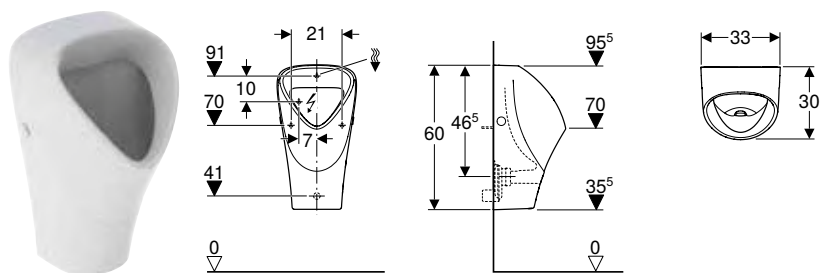

Geberit Selnova urinal, trigonal, inlet from the rear, outlet to the rear or downwards

Application purposes

- For operating with automatic, water-saving flush
- For operation with manual or automatic flush actuation
- For concealed urinal flush controls
- For concealed urinal flush controls, hidden
- For exposed urinal flush controls, hidden

Technical data

Flush volume small, adjustment range	1 l
Product material	Vitreous china

Characteristics

- Wall-hung
- With flush rim
- Hidden trap
- Hidden fastening
- Fulfils requirements in accordance with EN 13407

Scope of delivery

- Urinal ceramic

Art. no.	Colour / surface	B [cm]	H [cm]	T [cm]	Inlet	Outlet
501.666.00.1	white	33	60	30	rear	to the rear

To order additionally

- Geberit fastening material for urinal, Kerafix → p. 825
- Geberit fastening material for urinal, Kerafix → p. 825

Accessories

- Geberit flush bend extension for urinal, with sleeve
- Geberit inlet connection piece for urinals → p. 825
- Geberit urinal trap, horizontal outlet → p. 929
- Geberit urinal trap, vertical outlet → p. 929
- Geberit urinal division → p. 822
- Geberit urinal division → p. 822

- Trap not included in scope of delivery
- Electrical connection required for urinal flush controls with mains operation