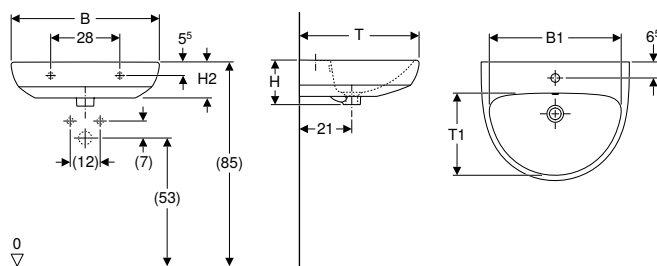

- Geberit Selnova full pedestal only for corner handrinse basins 59 cm

Washbasins

Geberit Selnova washbasin

Technical data

Product material	Vitreous china
------------------	----------------

Characteristics