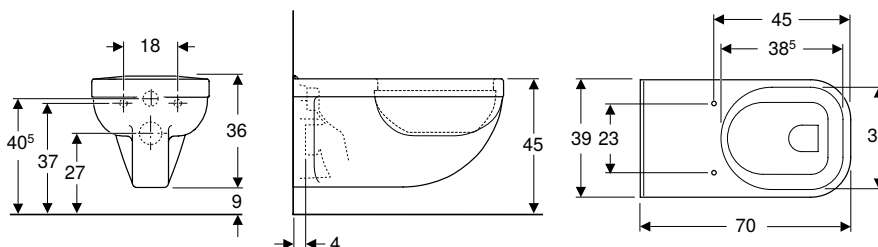

Geberit Selnova Comfort Square wall-hung WC, washout

Application purposes

- For concealed cisterns
- For pressure flushing valves

Technical data

Product material	Vitreous china

Characteristics

- Wall-hung
- Washout WC
- With flush rim
- Type 1, full flush volume 6 l, in accordance with EN 997
- Raised ceramic upper edge 41 cm at standard fastening height
- Floor clearance 7 cm
- Ceramic chamfer to prevent WC seat sliding sideways

Art. no.	Colour / surface	B [cm]	H [cm]	T [cm]
500.792.01.1	white	39	36	70

To order additionally

- WC seat

Can be combined with

- Geberit Selnova Comfort Square WC seat, barrier-free, antibacterial, square design, fastening from below → p. 703
- Geberit Selnova Comfort Square WC seat ring, barrier-free, square design, fastening from below → p. 705