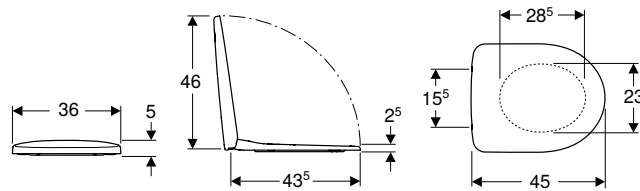

WC seats

Geberit Selnova WC seat, hinges made of plastic, fastening from below

Technical data

Product material	Duroplast
Fastening distance	15.5 cm

Characteristics

- Overlapping WC lid
- Hinges made of plastic

Art. no.	Colour / surface	Soft-closing mechanism	Fastening	Hinge material
500.330.01.1	white	no	from below	Plastic

Can be combined with

- Geberit Selnova floor-standing WC, washdown, horizontal outlet, semi-shrouded, Rimfree → p. 634
- Geberit Selnova floor-standing WC for close-coupled exposed cistern, washdown, horizontal outlet, semi-shrouded → p. 637
- Geberit Selnova floor-standing WC for close-coupled exposed cistern, washdown, vertical outlet → p. 639
- Geberit Selnova floor-standing WC for close-coupled exposed cistern, washdown, horizontal outlet → p. 638
- Geberit Selnova floor-standing WC for close-coupled exposed cistern, washdown, horizontal outlet, Rimfree → p. 636
- Geberit Selnova floor-standing WC for close-coupled exposed cistern, washdown, horizontal outlet, semi-shrouded, Rimfree → p. 636
- Geberit Selnova floor-standing WC, washdown, back-to-wall, horizontal outlet, semi-shrouded → p. 635
- Geberit Selnova wall-hung WC, washdown → p. 632
- Geberit Selnova wall-hung WC, washdown, Rimfree → p. 632
- Geberit Selnova floor-standing WC for close-coupled exposed cistern, washdown, vertical outlet, semi-shrouded → p. 638