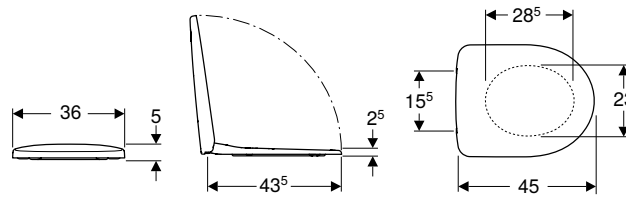

WC seats

Geberit Selnova Compact WC seat, fastening from above

Technical data

Product material	Duroplast
Fastening distance	15.5 cm

Characteristics

- Overlapping WC lid
- Hinges made of metal

Art. no.	Colour / surface	Quick-release hinges	Soft-closing mechanism	Fastening	Hinge material
501.575.01.1	white	no	no	from above	Stainless steel
501.576.01.1	white	no	yes	from above	Brass chrome-plated
501.577.01.1	white	yes	yes	from above	Brass chrome-plated

Can be combined with

- Geberit Selnova Compact wall-hung WC, washdown, small projection, Rimfree → p. 689