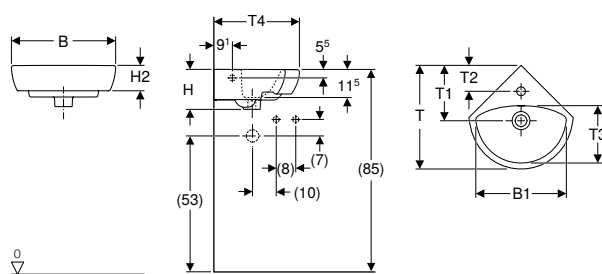

Corner handrinse basins

Geberit Selnova corner handrinse basin

Application purposes

- For corner installation

Characteristics

- Can be combined with full pedestal

Technical data

Product material	Vitreous china

Art. no.	Colour / surface	Tap hole	Overflow	B1 [cm]	H [cm]	H1 [cm]	H2 [cm]	T [cm]	T1 [cm]	T2 [cm]	T3 [cm]	T4 [cm]	T5 [cm]
B / width: 41.4 cm													
500.326.01.1	white	centred	visible	36	16.4	58	10	41.2	22	10.3	22.5	35	9.1
B / width: 59 cm													
500.327.01.1	white	centred	visible	53	17.8	55	13	56	28.3	16.5	31.5	50	14.5

Can be combined with

- Geberit Selnova full pedestal → p. 629

Accessories

- Geberit bottle trap with dip tube for washbasin, horizontal outlet → p. 920
- Geberit fastening material for handrinse basin → p. 899

- Geberit Selnova full pedestal only for corner handrinse basins 59 cm