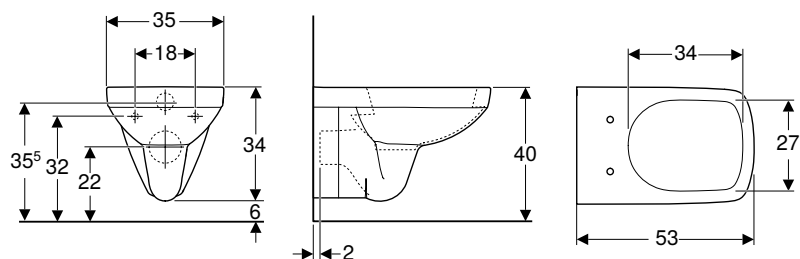

Geberit Selnova Square wall-hung WC, washdown

Application purposes

- For concealed cisterns
- For pressure flushing valves

Technical data

Product material	Vitreous china

Characteristics

- Wall-hung
- Washdown WC
- With flush rim
- Type 1, full flush volume 6 / 4 l, in accordance with EN 997
- Type 2 in accordance with EN 997

Art. no.	Colour / surface	B [cm]	H [cm]	T [cm]
500.270.01.1	white	35	34	53

To order additionally

- WC seat

Can be combined with

- Geberit Selnova Square WC seat, fastening from below → p. 680
- Geberit Selnova Square WC seat, fastening from above → p. 681