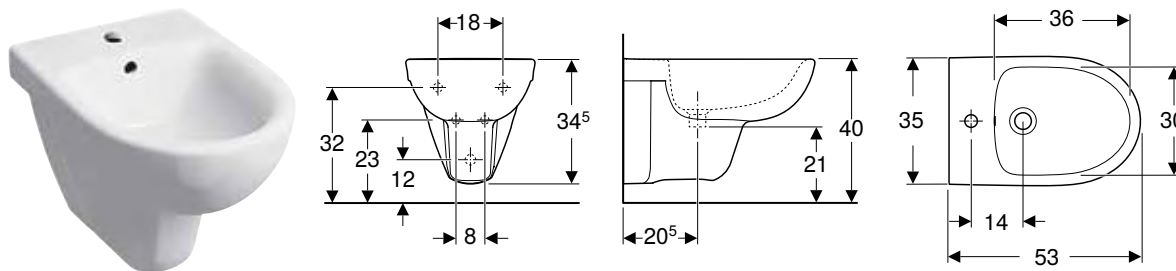

Geberit Selnova exposed cistern, close-coupled, dual flush, lateral water supply connection

Application purposes

- For close-coupled installation

Technical data

Flush volume, factory setting	6 and 3 l
Flush volume large, adjustment range	6 l
Flush volume small, adjustment range	3 l
Product material	Vitreous china

Characteristics

- Dual flush
- Water supply connection on the left/right

Scope of delivery

- Mechanism

Art. no.	Colour / surface	B [cm]	H [cm]	T [cm]
500.269.01.1	white	36.5	39	16.5

Can be combined with

- Geberit Selnova Comfort floor-standing WC for close-coupled exposed cistern, washdown, horizontal outlet, raised → p. 702
- Geberit Selnova floor-standing WC for close-coupled exposed cistern, washdown, horizontal outlet, semi-shrouded → p. 637
- Geberit Selnova floor-standing WC for close-coupled exposed cistern, washdown, vertical outlet → p. 639
- Geberit Selnova floor-standing WC for close-coupled exposed cistern, washdown, horizontal outlet → p. 638
- Geberit Selnova floor-standing WC for close-coupled exposed cistern, washdown, horizontal outlet, Rimfree → p. 636
- Geberit Selnova floor-standing WC for close-coupled exposed cistern, washdown, horizontal outlet, semi-shrouded, Rimfree → p. 636
- Geberit Selnova floor-standing WC for close-coupled exposed cistern, washdown, vertical outlet, semi-shrouded → p. 638

Bidets

Wall-hung bidets

Geberit Selnova wall-hung bidet

Technical data

Product material	Vitreous china
------------------	----------------

Characteristics

- Wall-hung
- Hidden water supply connection

Art. no.	Colour / surface	Overflow	B [cm]	H [cm]	T [cm]
500.264.01.1	white	visible	35	34.5	53