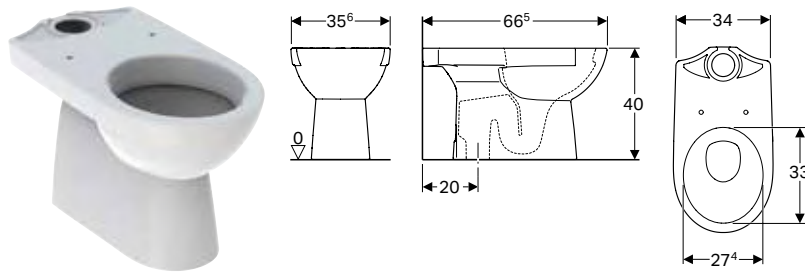

Application purposes

- For close-coupled exposed cistern

Technical data

Product material	Vitreous china
------------------	----------------

Scope of delivery

- Fastening material

Characteristics

- Floor-standing
- Washdown WC
- With flush rim
- Type 1, full flush volume 6 l, in accordance with EN 997
- Type 2 in accordance with EN 997
- Horizontal outlet
- Semi-shrouded

Art. no.	Colour / surface	B [cm]	H [cm]	T [cm]
500.287.01.1	white	36	40	68

To order additionally

- Cistern
- WC seat

Can be combined with

- Geberit Selnova Square exposed cistern, close-coupled, dual flush, bottom water supply connection → p. 682
- Geberit Selnova Square exposed cistern, close-coupled, dual flush, lateral water supply connection → p. 682
- Geberit Selnova exposed cistern, close-coupled, dual flush, bottom water supply connection → p. 644
- Geberit Selnova exposed cistern, close-coupled, dual flush, lateral water supply connection → p. 645
- Geberit Selnova WC seat, hinges made of plastic, fastening from below → p. 642
- Geberit Selnova WC seat, fastening from above → p. 643
- Geberit Selnova WC seat, fastening from below → p. 642
- Geberit Selnova WC seat with seat ring for children, fastening from above → p. 644
- Geberit AquaClean Tuma Comfort WC enhancement solution → p. 836
- Geberit AquaClean Tuma Classic WC enhancement solution → p. 838
- Geberit AquaClean 4000 WC enhancement solution → p. 839

Accessories

- Accessory overview – Geberit Selnova WC ceramic appliance in combination with connection pipes → p. 630

Geberit Selnova floor-standing WC for close-coupled exposed cistern, washdown, vertical outlet, semi-shrouded