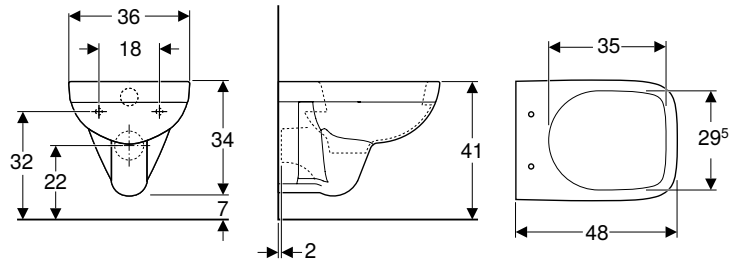

Geberit Selnova Compact wall-hung WC, washdown, small projection, square design

Application purposes

- For concealed cisterns
- For pressure flushing valves
- Suitable for installation in small bathrooms and guest WCs

Characteristics

- Wall-hung
- Washdown WC
- With flush rim
- Type 1, full flush volume 6 / 4 l, in accordance with EN 997
- Type 2 in accordance with EN 997
- Small projection

Technical data

Product material	Vitreous china

Art. no.	Colour / surface	B [cm]	H [cm]	T [cm]
500.263.01.1	white	36	34	48

To order additionally

- WC seat

Can be combined with

- Geberit Selnova Square WC seat, fastening from above → p. 681