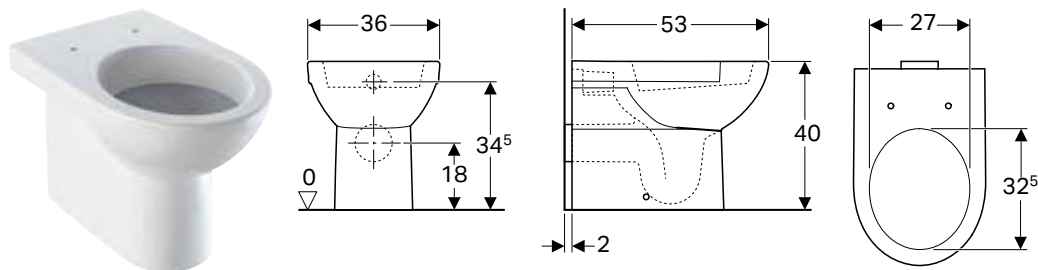

Geberit Selnova floor-standing WC, washdown, back-to-wall, horizontal outlet, semi-shrouded

Application purposes

- For concealed cisterns

Technical data

Product material	Vitreous china

Scope of delivery

- Fastening material

Characteristics

- Floor-standing
- Washdown WC
- With flush rim
- Type 2 in accordance with EN 997
- Type 1, full flush volume 6 l, in accordance with EN 997
- Horizontal outlet
- Semi-shrouded

Art. no.	Colour / surface	B [cm]	H [cm]	T [cm]
500.286.01.1	white	35.5	40	53

To order additionally

- WC seat

Can be combined with

- Geberit Selnova WC seat, hinges made of plastic, fastening from below → p. 642
- Geberit Selnova WC seat, fastening from above → p. 643
- Geberit Selnova WC seat with seat ring for children, fastening from above → p. 644
- Geberit Selnova WC seat, fastening from below → p. 642
- Geberit AquaClean Tuma Comfort WC enhancement solution → p. 836
- Geberit AquaClean Tuma Classic WC enhancement solution → p. 838
- Geberit AquaClean 4000 WC enhancement solution → p. 839