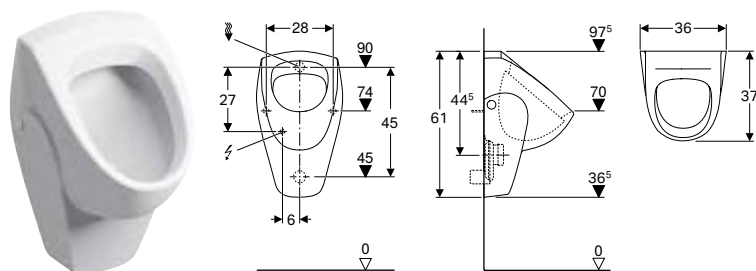

Urinals

Flush operation

Geberit Selnova urinal, inlet from the rear, outlet to the rear

Application purposes

- For operating with automatic, water-saving flush
- For operation with manual or automatic flush actuation
- For concealed urinal flush controls
- For concealed urinal flush controls, hidden
- For exposed urinal flush controls, hidden

Characteristics

- Wall-hung
- With flush rim
- Hidden trap
- Hidden fastening
- Fulfils requirements in accordance with EN 13407

Technical data

Flush volume small, adjustment range	1 l
Product material	Vitreous china

Scope of delivery

- Urinal ceramic

Art. no.	Colour / surface	B [cm]	H [cm]	T [cm]	Inlet	Outlet
500.344.01.1	white	36	61	37	rear	to the rear

To order additionally

- Geberit fastening material for urinal, Kerafix → p. 825
- Geberit fastening material for urinal, Kerafix → p. 825

Accessories

- Geberit urinal trap d40, horizontal outlet → p. 930
- Geberit flush bend extension with sleeve → p. 825
- Geberit urinal trap, horizontal outlet → p. 929

- Urinal trap not included in scope of delivery
- Electrical connection required for urinal flush controls with mains operation