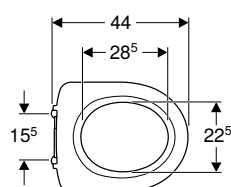

Geberit Selnova Comfort WC seat ring, barrier-free, fastening from above

Technical data

Product material	Duroplast
Fastening distance	15.5 cm

Characteristics

- Barrier-free
- With hinge bar

Art. no.	Colour / surface	Soft-closing mechanism	Fastening	Hinge material
500.340.01.1	white / plastic	no	from below	Stainless steel

Can be combined with

- Geberit Selnova Comfort wall-hung WC, washdown, large projection → p. 700
- Geberit Selnova Comfort floor-standing WC for close-coupled exposed cistern, washdown, horizontal outlet, raised → p. 702
- Geberit Selnova Comfort wall-hung WC, washdown, large projection, Rimfree → p. 699