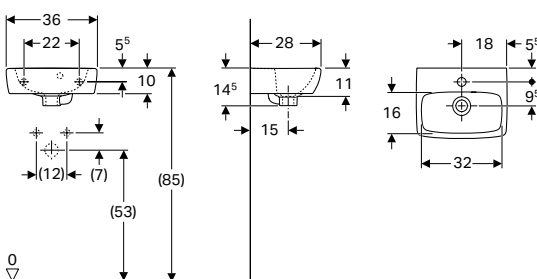

Geberit Selnova Square handrinse basin with asymmetrical overflow

Technical data

Product material	Vitreous china

Characteristics

- Asymmetrical overflow
- Can be combined with full pedestal
- Can be installed with a washbasin cabinet

Art. no.	Colour / surface	Tap hole	Overflow	H [cm]	T [cm]

B / width: 36 cm

500.316.01.1	white	centred	visible	14.5	28

Can be combined with

- Geberit Selnova Square full pedestal → p. 658
- Geberit Selnova Square cabinet for handrinse basin, with one door → p. 664

Accessories

- Geberit bottle trap with dip tube for washbasin, horizontal outlet → p. 920
- Geberit fastening material for handrinse basin → p. 899