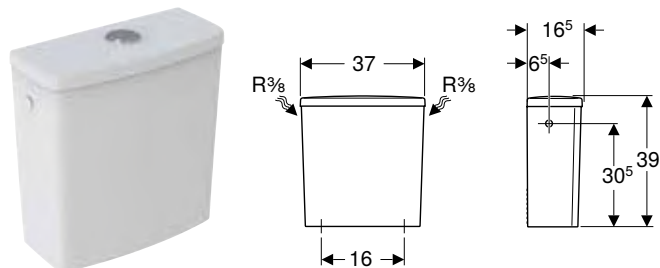

Geberit Selnova Square exposed cistern, close-coupled, dual flush, lateral water supply connection, for WC Rimfree

Application purposes

- For close-coupled installation

Technical data

Flush volume, factory setting	6 and 3 l
Flush volume large, adjustment range	6 l
Flush volume small, adjustment range	3 l
Product material	Vitreous china