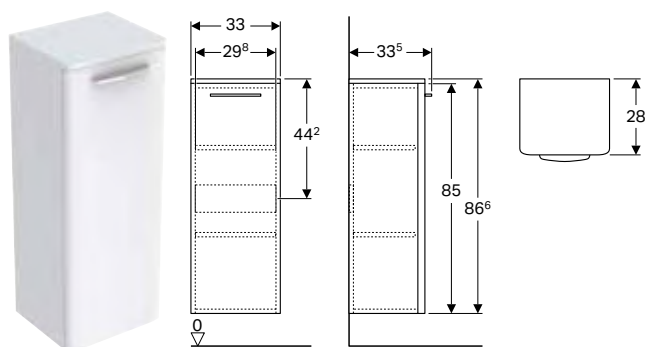

Geberit Selnova Square medium cabinet with one door

Technical data

Product material	High-compressed three-layer chipboard

Scope of delivery

- Fastening material
- Handle

Characteristics

- Wall-hung
- With one door
- Opening with handle
- Door with soft closing
- With two movable shelves
- Hinge side left or right
- Moisture-resistant
- Delivered preassembled

Art. no.	Colour / surface	B [cm]	H [cm]	T [cm]
500.182.01.1	white / high-gloss coated	33	86.6	33.5

Can be combined with

- Geberit Selnova Square cabinet for handrinse basin, with one door → p. 664
- Geberit Selnova Square cabinet for handrinse basin, with one door, small projection → p. 664
- Geberit Selnova Square cabinet for washbasin, with one door → p. 665
- Geberit Selnova Square mirror cabinet with one door and one pull-down door → p. 670
- Geberit Selnova Square mirror cabinet with one door and two pull-down doors → p. 671

Accessories

- Accessory overview – Geberit Selnova Square bathroom furniture → p. 661