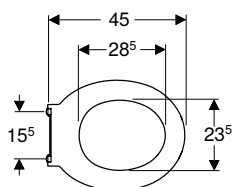

Geberit Selnova Comfort WC seat ring, barrier-free, antibacterial, fastening from above

Technical data

Product material	Duroplast
Fastening distance	15.5 cm

Characteristics

- Barrier-free
- Antibacterial
- With hinge bar made of stainless steel

Art. no.	Colour / surface	Soft-closing mechanism	Fastening	Hinge material
501.558.01.1	white	no	from above	Stainless steel
501.558.01.2	carmine red	no	from above	Stainless steel

Can be combined with

- Geberit Selnova Comfort wall-hung WC, washdown, large projection → p. 700
- Geberit Selnova Comfort wall-hung WC, washdown, large projection, Rimfree → p. 699
- Geberit Selnova Comfort wall-hung WC, washdown, large projection, semi-shrouded, Rimfree → p. N/A
- Geberit Selnova Comfort floor-standing WC for close-coupled exposed cistern, washdown, horizontal outlet, raised → p. 702