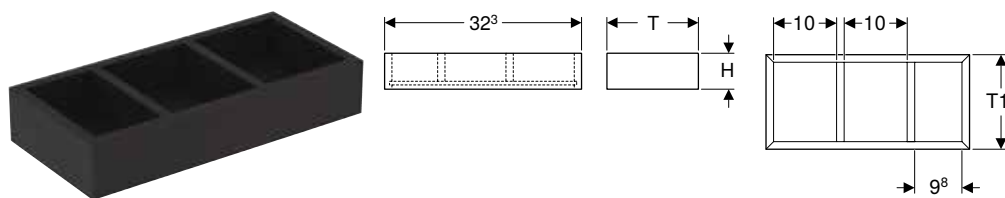

Characteristics

- T-partition

Art. no. Colour / surface

	B	H	T
	[cm]	[cm]	[cm]
500.678.00.1 lava / textured melamine	32.3	5.9	15

Scope of delivery

- Drawer insert

Geberit drawer insert, H-partition, for top drawer