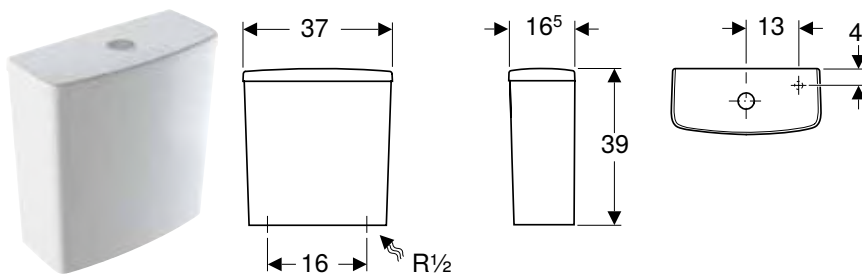

Geberit Selnova Square exposed cistern, close-coupled, dual flush, bottom water supply connection

Application purposes

- For close-coupled installation

Technical data

Flush volume, factory setting	4 and 2.6 l
Flush volume large, adjustment range	4 / 6 l
Flush volume small, adjustment range	2.6 / 4 l
Product material	Vitreous china

Characteristics

- Dual flush
- Water supply connection on the bottom right

Scope of delivery

- Mechanism

Art. no.	Colour / surface	B [cm]	H [cm]	T [cm]
500.266.01.1	white	37	39	16.5