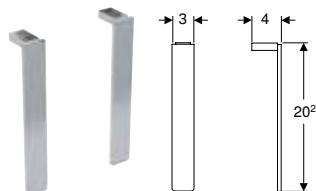

Accessories

Geberit Selnova Square set of feet

Technical data

Product material	Aluminium

Scope of delivery

- Set of 2 pieces

Art. no.	Colour / surface
500.199.21.1	bright chrome-plated