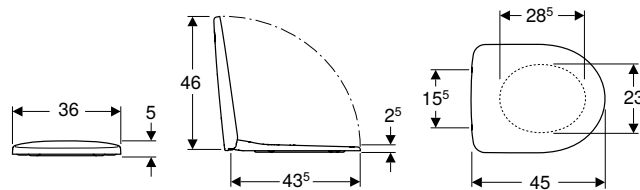

Geberit Selnova WC seat, fastening from below

Technical data

Product material	Duroplast
Fastening distance	15.5 cm

Characteristics

- Overlapping WC lid
- Hinges made of metal

Art. no.	Colour / surface	Soft-closing mechanism	Fastening	Hinge material
500.331.01.1	white	no	from below	Stainless steel

Can be combined with

- Geberit Selnova wall-hung WC, washdown → p. 632
- Geberit Selnova wall-hung WC, washdown, Rimfree → p. 632
- Geberit Selnova floor-standing WC, washdown, horizontal outlet, semi-shrouded, Rimfree → p. 634
- Geberit Selnova floor-standing WC for close-coupled exposed cistern, washdown, vertical outlet → p. 639
- Geberit Selnova floor-standing WC for close-coupled exposed cistern, washdown, vertical outlet, semi-shrouded → p. 638
- Geberit Selnova floor-standing WC, washdown, back-to-wall, horizontal outlet, semi-shrouded → p. 635
- Geberit Selnova floor-standing WC for close-coupled exposed cistern, washdown, horizontal outlet → p. 638
- Geberit Selnova floor-standing WC for close-coupled exposed cistern, washdown, horizontal outlet, Rimfree → p. 636
- Geberit Selnova floor-standing WC for close-coupled exposed cistern, washdown, horizontal outlet, semi-shrouded → p. 637
- Geberit Selnova floor-standing WC for close-coupled exposed cistern, washdown, horizontal outlet, semi-shrouded, Rimfree → p. 636