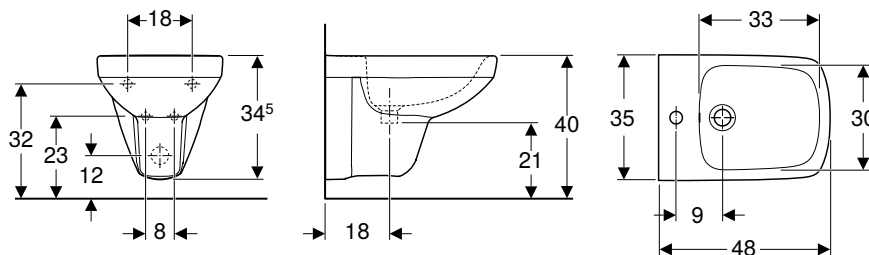

Can be combined with

- Geberit Selnova Compact wall-hung WC, washdown, small projection, Rimfree → p. 689

Bidets

Wall-hung bidets

Geberit Selnova Compact wall-hung bidet, small projection, square design

Application purposes