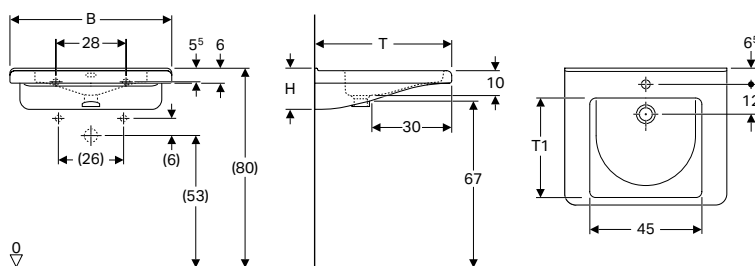

Geberit Selnova Comfort Square washbasin, barrier-free

Technical data

Product material	Vitreous china

Application purposes

- Suitable for use by wheelchair users

Characteristics

- Square design
- Ergonomically shaped front
- Ergonomically shaped arm supports
- Integrated grip rail
- Shallow bowl
- Inner basin with two levels for partial filling
- Raised edge for fixing a mirror directly on top

Art. no.	Colour / surface	Tap hole	Overflow	H [cm]	T [cm]	T1 [cm]
B / width: 55 cm						
500.785.00.1	white	centred	visible	15.5	52.5	37.5
500.786.00.1	white	centred	without	15.5	52.5	37.5
500.787.01.1	white	without	without	15.5	52.5	37.5
B / width: 65 cm						
500.788.01.1	white	centred	visible	15.5	55	40
500.789.01.1	white	centred	without	15.5	55	40
500.790.01.1	white	without	without	15.5	55	40

Accessories

- Geberit concealed trap for washbasin, with in-wall cabinet, ready-to-fit set, screen valve and overflow pipe, horizontal outlet → p. 920
- Geberit waste outlet with free outlet and valve cover → p. 919
- Geberit waste outlet with free outlet, screen → p. 919
- Geberit bottle trap with dip tube for washbasin, horizontal outlet → p. 920
- Geberit fastening material for washbasin → p. 899