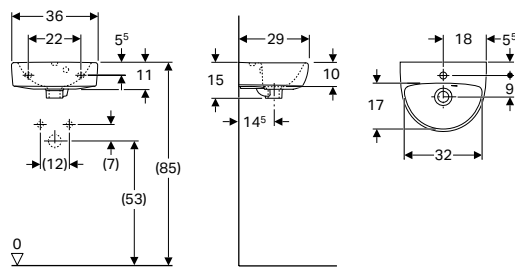

- Geberit Selnova half pedestal only for handrinse basins 50 cm

Geberit Selnova handrinse basin with asymmetrical overflow

Technical data

Product material	Vitreous china
------------------	----------------