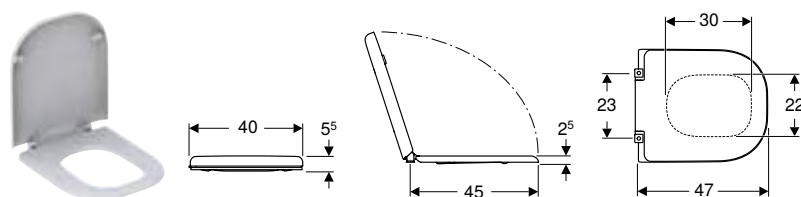

Geberit Selnova Comfort Square WC seat, barrier-free, antibacterial, square design, fastening from below

Technical data

Product material	Duroplast
Fastening distance	23 cm

Characteristics

- Barrier-free
- Antibacterial
- With hinge bar made of stainless steel
- Oblique buffers extend into the ceramic chamfer of the WC ceramic appliance and prevent the WC seat sliding sideways
- Overlapping WC lid
- Square design

Art. no.	Colour / surface	Soft-closing mechanism	Fastening	Hinge material
500.793.01.1	white	no	from below	Stainless steel

Can be combined with

- Geberit Selnova Comfort Square wall-hung WC, washdown, large projection, Rimfree → p. 700
- Geberit Selnova Comfort Square wall-hung WC, washout → p. 701