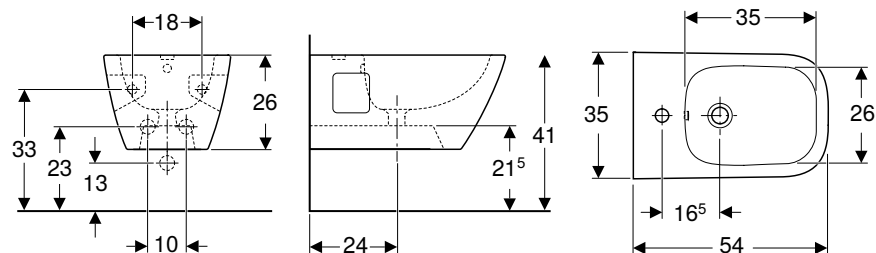

New

Geberit Selnova Square wall-hung bidet, semi-shrouded

Application purposes

- For single-hole taps with flexible hoses

Technical data

Product material	Vitreous china

Characteristics

- Wall-hung
- Hidden water supply connection
- Semi-shrouded

Art. no.	Colour / surface	Overflow	B [cm]	H [cm]	T [cm]
501.547.01.1	white	visible	35	26	54

Available as of April 2022

- Replacement for art. no. 500.218.01.1