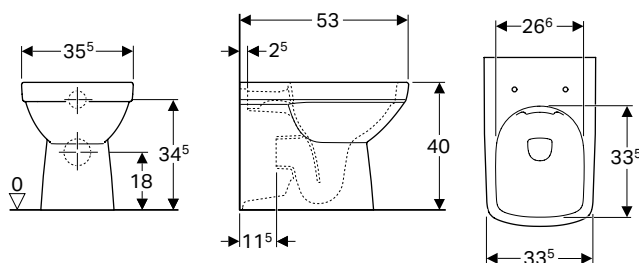

To order additionally

- WC seat

Can be combined with

- Geberit Selnova Square WC seat, fastening from below → p. 680
- Geberit Selnova Square WC seat, fastening from above → p. 681

Floor-standing WCs

Geberit Selnova Square floor-standing WC, washdown, back-to-wall, horizontal or vertical outlet, semi-shrouded, Rimfree