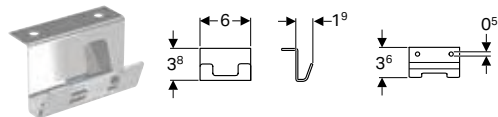

Geberit Selnova Square towel hook

Technical data

Product material	Steel

Art. no.   Colour / surface

500.193.21.1   bright chrome-plated

Scope of delivery

- Fastening material