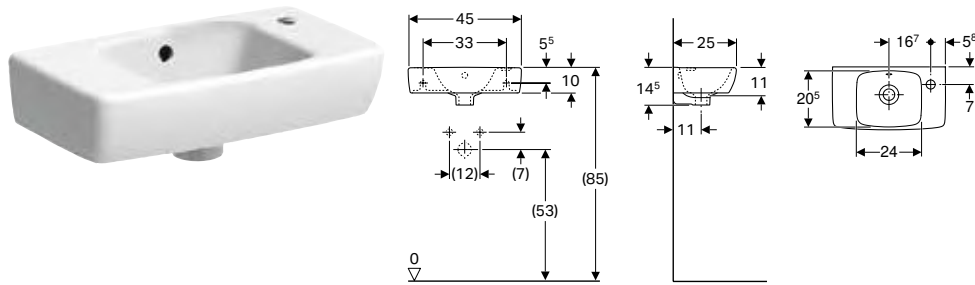

Washbasins

Handrinse basins

Geberit Selnova Compact handrinse basin, small projection, with shelf surface

Characteristics

- Can be installed with a washbasin cabinet
- Asymmetrical
- Small projection
- Can be combined with half pedestal
- Can be combined with full pedestal
- With shelf surface

Art. no.	Colour / surface	Tap hole	Overflow	Shelf space	B [cm]	Cabinet width [cm]	H [cm]	T [cm]
500.318.01.1	white	right	visible	left	45	40.8	15	25
500.319.01.1	white	left	visible	right	45	40.8	15	25

Can be combined with

- Geberit Selnova Square half pedestal for handrinse basin → p. 658
- Geberit Selnova Square full pedestal → p. 658
- Geberit Selnova Square cabinet for handrinse basin, with one door, small projection → p. 664

Accessories

- Geberit bottle trap with dip tube for washbasin, horizontal outlet → p. 920
- Geberit bottle trap with dip tube for washbasin, space-saving model, horizontal outlet → p. 921
- Geberit waste outlet with free outlet and valve cover → p. 919
- Geberit fastening material for handrinse basin → p. 899
- Geberit waste outlet with free outlet, screen → p. 919