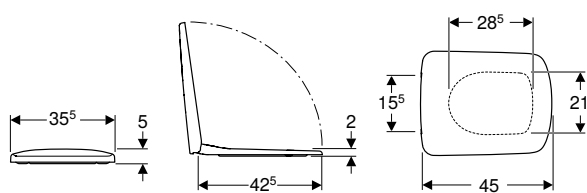

WC seats

Geberit Selnova Square WC seat, fastening from below

Technical data

Product material	Duroplast
Fastening distance	15.5 cm

Characteristics

- Hinges made of metal
- Square design
- Overlapping WC lid

Art. no.	Colour / surface	Soft-closing mechanism	Fastening	Hinge material
500.332.01.1	white	no	from below	Stainless steel

Can be combined with

- Geberit Selnova Square wall-hung WC, washdown → p. 678
- Geberit Selnova Square wall-hung WC, washdown, Rimfree → p. 677
- Geberit Selnova Square floor-standing WC for close-coupled exposed cistern, washdown, horizontal outlet, square design, semi-shrouded, Rimfree → p. 680
- Geberit Selnova Square floor-standing WC, washdown, back-to-wall, horizontal or vertical outlet, semi-shrouded, Rimfree → p. 678