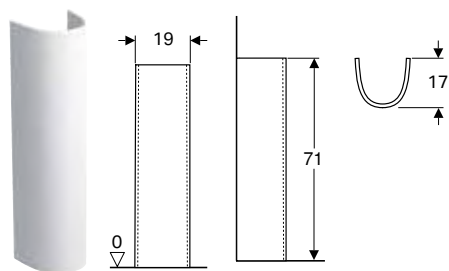

Pedestals

Geberit Selnova full pedestal

Technical data

Product material	Vitreous china

Art. no.   Colour / surface

500.341.01.1   white

Can be combined with

- Geberit Smyle Square washbasin → p. 594
- Geberit Smyle washbasin → p. 593
- Geberit Selnova handrinse basin → p. 626
- Geberit Selnova Comfort washbasin, barrier-free → p. 694
- Geberit Selnova washbasin → p. 628
- Geberit Selnova Square washbasin → p. 655
- Geberit Selnova corner handrinse basin → p. 627