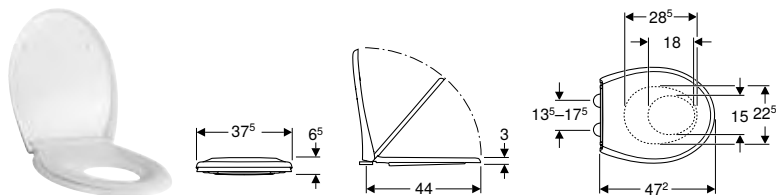

Geberit Selnova WC seat, fastening from above

Technical data

Product material	Duroplast
Fastening distance	15.5 cm

Characteristics

- Overlapping WC lid
- Hinges made of metal

Art. no.	Colour / surface	Quick-release hinges	Soft-closing mechanism	Fastening	Hinge material
500.333.01.1	white	no	yes	from above	Brass chrome-plated
500.335.01.1	white	yes	yes	from above	Brass chrome-plated
500.337.01.1	white	no	no	from above	Stainless steel

Geberit Selnova WC seat with seat ring for children, fastening from above

Technical data

Product material	Duroplast
Fastening distance	13.5–17.5 cm

Characteristics

- Overlapping WC lid
- Adapted for the use of a child with a small seat ring
- Integrated magnets to secure the child seat ring in place