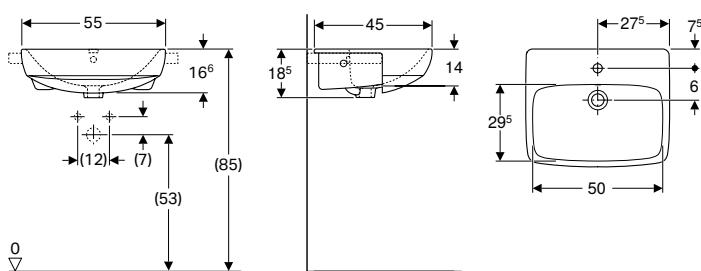

- Geberit Selnova Square full pedestal only for washbasins 55–60 cm
- Geberit Selnova full pedestal only for washbasins 65 cm

Semirecessed washbasins

Geberit Selnova Square semirecessed washbasin

Application purposes