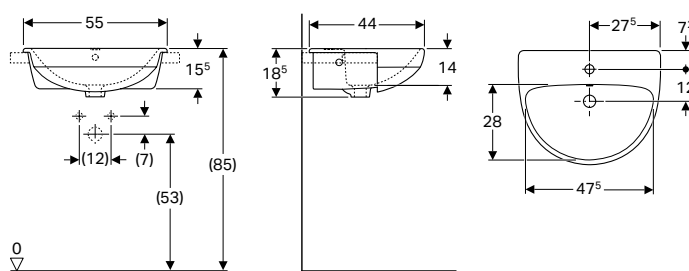

Semirecessed washbasins

Geberit Selnova semirecessed washbasin

Application purposes

- For mounting in washtops

Scope of delivery

- Fastening material

Technical data

Product material	Vitreous china

Art. no.	Colour / surface	Tap hole	Overflow	H [cm]	T [cm]
B / width: 55 cm					
500.311.01.1	white	centred	visible	18.5	44

Accessories

- Geberit bottle trap with dip tube for washbasin, horizontal outlet → p. 920