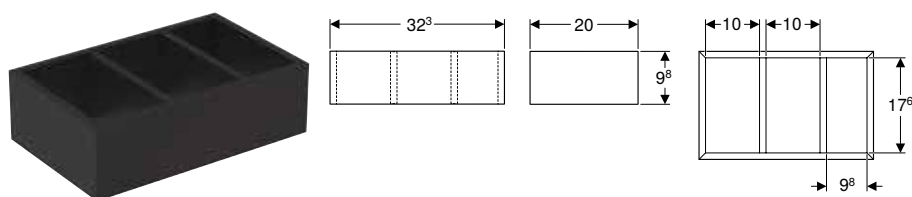

Geberit drawer insert, H-partition, for bottom drawer

Technical data

Product material	High-compressed three-layer chipboard

Scope of delivery

- Drawer insert

Characteristics

- H-partition

Art. no.	Colour / surface	B [cm]	H [cm]	T [cm]
500.676.00.1	lava / textured melamine	32.3	9.8	20