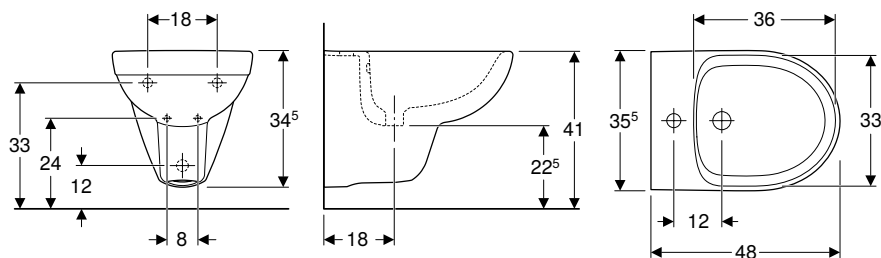

Geberit Selnova Compact wall-hung bidet, small projection

Application purposes

- For single-hole taps with flexible hoses

Technical data

Product material	Vitreous china

Characteristics

- Wall-hung
- Hidden water supply connection
- Small projection

Art. no.	Colour / surface	Overflow	B [cm]	H [cm]	T [cm]
500.368.01.1	white	visible	35.5	34.5	48