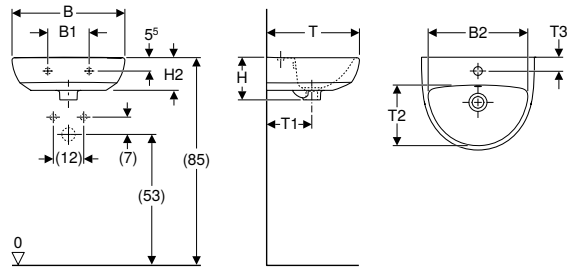

Geberit Selnova

Washbasins

Handrinse basins

Geberit Selnova handrinse basin

Technical data

Product material	Vitreous china
------------------	----------------

Characteristics

- Can be combined with half pedestal
- Can be combined with full pedestal