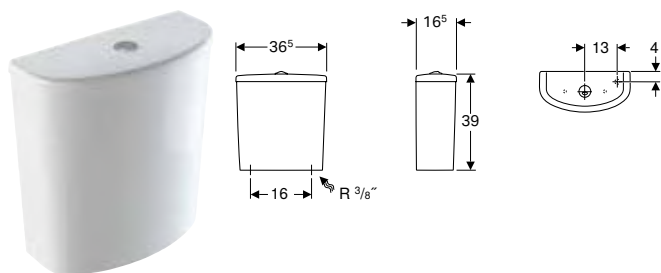

Exposed Cisterns

Exposed cisterns for WCs, made of sanitary ceramic

Geberit Selnova exposed cistern, close-coupled, dual flush, bottom water supply connection

Application purposes

- For close-coupled installation

Technical data

Flush volume, factory setting	4 and 2.6 l
Flush volume large, adjustment range	4 / 6 l
Flush volume small, adjustment range	2.6 / 4 l
Product material	Vitreous china

Characteristics

- Dual flush
- Water supply connection on the left/right

Scope of delivery

- Mechanism

Art. no.	Colour / surface	B [cm]	H [cm]	T [cm]
500.268.01.1	white	36.5	38	16.5

Can be combined with

- Geberit Selnova Comfort floor-standing WC for close-coupled exposed cistern, washdown, horizontal outlet, raised → p. 702
- Geberit Selnova floor-standing WC for close-coupled exposed cistern, washdown, horizontal outlet, semi-shrouded → p. 637
- Geberit Selnova floor-standing WC for close-coupled exposed cistern, washdown, vertical outlet → p. 639
- Geberit Selnova floor-standing WC for close-coupled exposed cistern, washdown, horizontal outlet → p. 638
- Geberit Selnova floor-standing WC for close-coupled exposed cistern, washdown, horizontal outlet, Rimfree → p. 636
- Geberit Selnova floor-standing WC for close-coupled exposed cistern, washdown, horizontal outlet, semi-shrouded, Rimfree → p. 636
- Geberit Selnova floor-standing WC for close-coupled exposed cistern, washdown, vertical outlet, semi-shrouded → p. 638