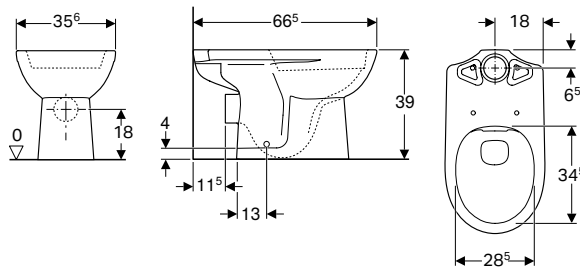

Geberit Selnova floor-standing WC for close-coupled exposed cistern, washdown, horizontal outlet, Rimfree

Application purposes

- For close-coupled exposed cistern

Technical data

Product material	Vitreous china

Characteristics

- Floor-standing
- Washdown WC
- Rimfree
- Type 1, full flush volume 6 l, in accordance with EN 997
- Type 2 in accordance with EN 997
- Horizontal outlet

Art. no.	Colour / surface	B [cm]	H [cm]	T [cm]
500.283.01.1	white	35.6	39	66.5