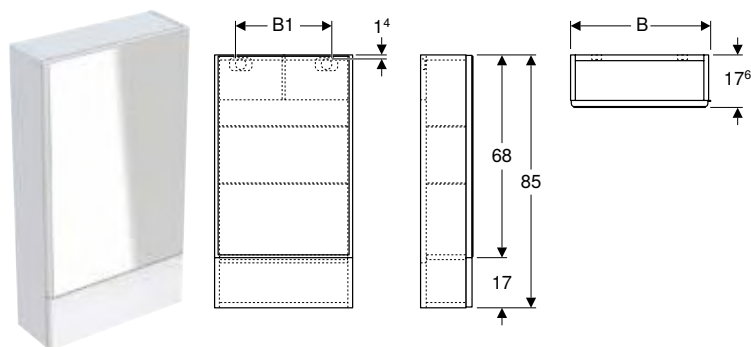

Geberit Selnova Square mirror cabinet with one door and one pull-down door

Technical data

Product material	High-compressed three-layer chipboard

Scope of delivery

- Fastening material
- 2 movable shelves

Characteristics

- Wall-hung
- With one door and one pull-down door
- Door with soft closing
- Pull-down door with push-to-open
- With two movable shelves
- Hinge side left or right
- Delivered preassembled

Art. no.	Colour / surface	B [cm]	B1 [cm]	H [cm]	T [cm]
500.155.01.1	white / high-gloss coated	41.8	22.4	85	17.6
500.156.01.1	white / high-gloss coated	47	28.8	85	17.6
500.157.01.1	white / high-gloss coated	49.3	28.8	85	17.6