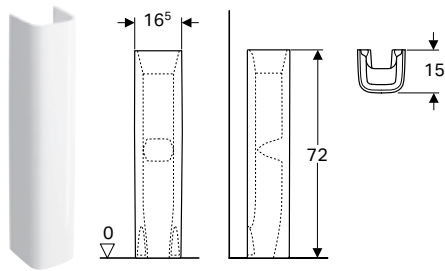

Pedestals

Geberit Selnova Square full pedestal

Technical data

Product material	Vitreous china

Art. no.   Colour / surface

500.342.01.1   white

Can be combined with

- Geberit Selnova Compact handrinse basin, small projection, with shelf surface → p. 688
- Geberit Smyle Square handrinse basin with asymmetrical overflow → p. 592
- Geberit Smyle Square washbasin → p. 594
- Geberit Selnova Square handrinse basin with asymmetrical overflow → p. 654
- Geberit Selnova Square handrinse basin → p. 654
- Geberit Smyle Square handrinse basin → p. 592