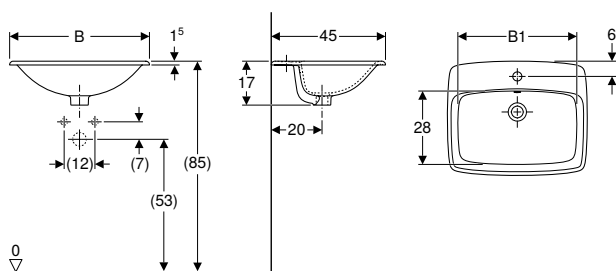

Countertop washbasins

Geberit Selnova Square countertop washbasin

Application purposes

- For mounting in washtops from above

Scope of delivery

- Fastening material

Technical data

Product material	Vitreous china

Art. no.	Colour / surface	Tap hole	Overflow	B1 [cm]	H [cm]	T [cm]
B / width: 55 cm						
500.306.01.1	white	centred	visible	46	17.3	45
B / width: 60 cm						
500.307.01.1	white	centred	visible	50	17.3	45

Accessories

- Geberit bottle trap with dip tube for washbasin, horizontal outlet → p. 920