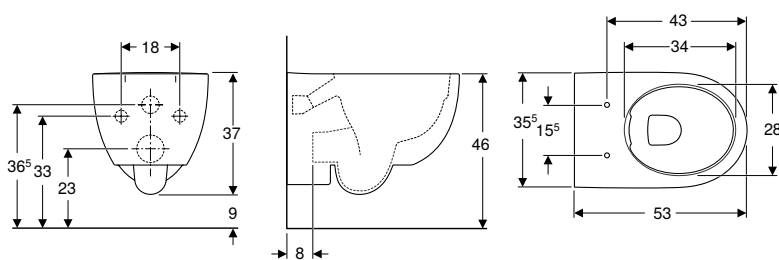

Wall-hung WCs, raised

Geberit Selnova wall-hung WC, washdown, raised, shrouded, Rimfree

Application purposes

- For concealed cisterns
- For pressure flushing valves

Technical data

Product material	Vitreous china

Characteristics

- Wall-hung
- Rimfree
- Washdown WC
- Type 1, full flush volume 6 l, in accordance with EN 997
- Shrouded
- Raised ceramic upper edge 45 cm at standard fastening height

Art. no.	Colour / surface	B [cm]	H [cm]	T [cm]
500.694.01.2	white	35.5	37	53

To order additionally

- WC seat

Can be combined with

- Geberit Selnova WC seat, fastening from above → p. 643
- Geberit Selnova WC seat with seat ring for children, fastening from above → p. 644
- Geberit AquaClean Tuma Comfort WC enhancement solution → p. 836
- Geberit AquaClean Tuma Classic WC enhancement solution → p. 838

Accessories

- Geberit connection set for wall-hung WC, length 30 cm → p. 930
- Geberit connection set for wall-hung WC, length 26.5 cm

- Depending on the installation type, a Geberit connection set for wall-hung WC, length 30 cm is required for mounting