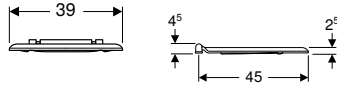

Geberit Selnova Comfort Square WC seat ring, barrier-free, square design, fastening from below

Technical data

Product material	Duroplast

Characteristics

- Barrier-free
- Antibacterial
- With hinge bar made of stainless steel
- Oblique buffers extend into the ceramic chamfer of the WC ceramic appliance and prevent the WC seat sliding sideways
- Square design

Art. no.	Colour / surface	Soft-closing mechanism	Fastening	Hinge material
500.794.01.1	white	no	from below	Stainless steel

Can be combined with

- Geberit Selnova Comfort Square wall-hung WC, washdown, large projection, Rimfree → p. 700
- Geberit Selnova Comfort Square wall-hung WC, washout → p. 701