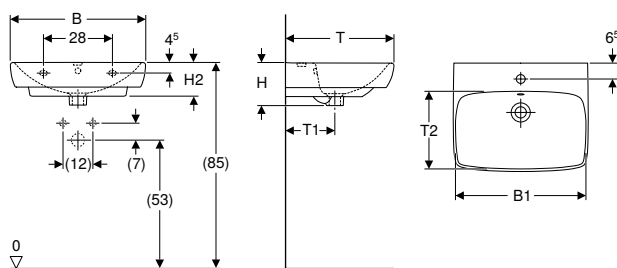

Washbasins

Geberit Selnova Square washbasin

Technical data

Product material	Vitreous china
------------------	----------------

Characteristics

- Can be combined with half pedestal
- Can be combined with full pedestal
- Can be installed with a washbasin cabinet