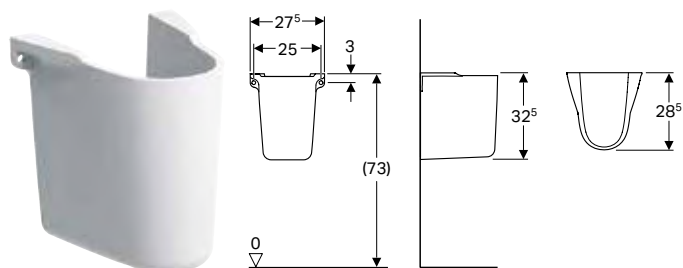

Geberit Selnova half pedestal

Technical data

Product material	Vitreous china

Art. no.   Colour / surface

500.329.01.1   white

Can be combined with

- Geberit Selnova handrinse basin → p. 626
- Geberit Selnova washbasin → p. 628