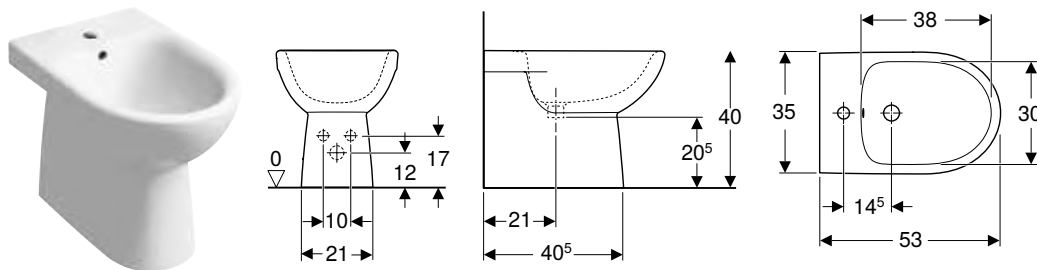

Bidets

Wall-hung bidets

Geberit Selnova wall-hung bidet

Technical data

Product material	Vitreous china
------------------	----------------

Characteristics

- Wall-hung
- Hidden water supply connection

Art. no.	Colour / surface	Overflow	B [cm]	H [cm]	T [cm]
500.264.01.1	white	visible	35	34.5	53

Floor-standing bidets

Geberit Selnova floor-standing bidet, freestanding, semi-shrouded

Technical data

Product material	Vitreous china
------------------	----------------

Scope of delivery

- Fastening material

Characteristics

- Floor-standing
- Freestanding
- Hidden fastening
- Semi-shrouded

Art. no.	Colour / surface	Overflow	B [cm]	H [cm]	T [cm]
500.288.01.1	white	visible	35.8	40	52

Geberit Selnova floor-standing bidet, back-to-wall, semi-shrouded