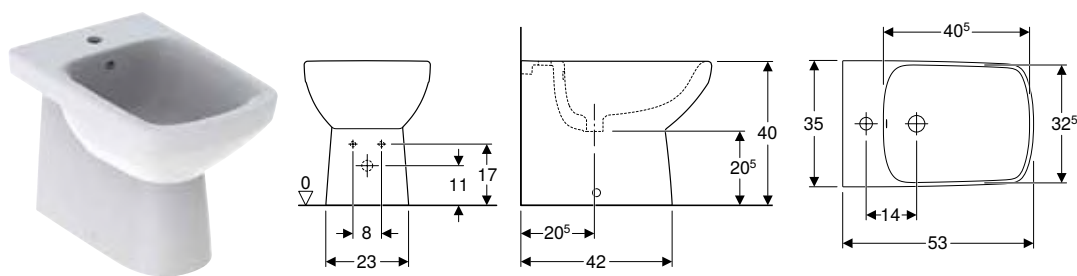

Floor-standing bidets

Geberit Selnova Square floor-standing bidet, back-to-wall, semi-shrouded

Characteristics

- Back-to-wall
- Floor-standing
- Hidden water supply connection
- Semi-shrouded
- Hidden fastening

Scope of delivery

- Fastening material

Art. no.	Colour / surface	Overflow	B [cm]	H [cm]	T [cm]
500.483.01.1	white	visible	35	40	53

To order additionally

- P-trap