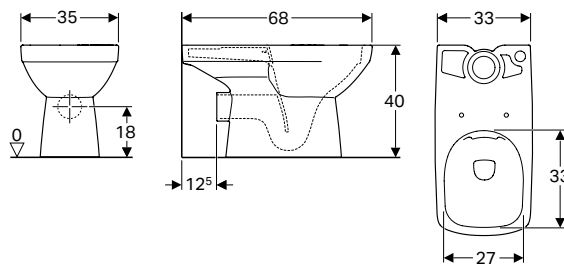

Geberit Selnova Square floor-standing WC for close-coupled exposed cistern, washdown, horizontal outlet, square design, semi-shrouded, Rimfree

Application purposes

- For close-coupled exposed cistern

Technical data

Product material	Vitreous china

Characteristics

- Floor-standing
- Washdown WC
- Rimfree
- Horizontal outlet
- Semi-shrouded

Scope of delivery

- Fastening material

Art. no.	Colour / surface	B [cm]	H [cm]	T [cm]
500.152.01.1	white	35	40	68

To order additionally

- Cistern
- WC seat

Can be combined with

- Geberit Selnova Square exposed cistern, close-coupled, dual flush, bottom water supply connection → p. 682
- Geberit Selnova Square exposed cistern, close-coupled, dual flush, lateral water supply connection → p. 682
- Geberit Selnova Square WC seat, fastening from below → p. 680
- Geberit Selnova Square WC seat, fastening from above → p. 681

Accessories

- Accessory overview – Geberit Selnova Square WC ceramic appliance in combination with connection pipes → p. 676