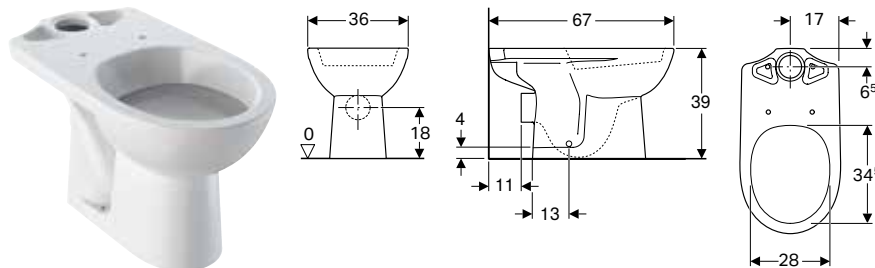

Accessories

- Geberit connection set for wall-hung WC, length 30 cm → p. 930
- Geberit connection set for wall-hung WC, length 26.5 cm

- Depending on the installation type, a Geberit connection set for wall-hung WC, length 30 cm is required for mounting

Application purposes

- For close-coupled exposed cistern

Technical data

Product material	Vitreous china
------------------	----------------

Scope of delivery

- Fastening material

Characteristics

- Floor-standing
- Washdown WC
- With flush rim
- Vertical outlet
- Type 1, full flush volume 6 l, in accordance with EN 997
- Type 2 in accordance with EN 997
- Semi-shrouded

Art. no.	Colour / surface	B [cm]	H [cm]	T [cm]
500.151.01.1	white	35.6	40	66.5

To order additionally

- Cistern
- WC seat

Can be combined with

- Geberit Selnova Square exposed cistern, close-coupled, dual flush, bottom water supply connection → p. 682
- Geberit Selnova Square exposed cistern, close-coupled, dual flush, lateral water supply connection → p. 682
- Geberit Selnova exposed cistern, close-coupled, dual flush, bottom water supply connection → p. 644
- Geberit Selnova exposed cistern, close-coupled, dual flush, lateral water supply connection → p. 645
- Geberit Selnova WC seat, hinges made of plastic, fastening from below → p. 642
- Geberit Selnova WC seat, fastening from above → p. 643
- Geberit Selnova WC seat, fastening from below → p. 642
- Geberit Selnova WC seat with seat ring for children, fastening from above → p. 644

Geberit Selnova floor-standing WC for close-coupled exposed cistern, washdown, horizontal outlet

Application purposes

- For close-coupled exposed cistern

Technical data

Product material	Vitreous china
------------------	----------------