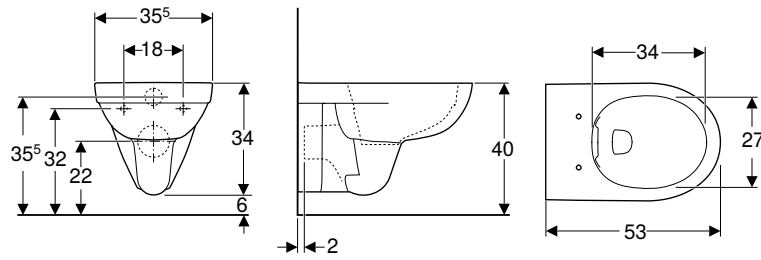

Geberit Selnova wall-hung WC, washdown, Rimfree

Application purposes

- For concealed cisterns
- For pressure flushing valves

Technical data

Product material	Vitreous china

Characteristics

- Wall-hung
- Washdown WC
- Rimfree
- Type 1, full flush volume 6 / 4 l, in accordance with EN 997
- Type 2 in accordance with EN 997

Art. no.	Colour / surface	B [cm]	H [cm]	T [cm]
500.265.01.1	white	35.5	34	53

To order additionally

- WC seat

Can be combined with

- Geberit Selnova WC seat, fastening from below → p. 642
- Geberit Selnova WC seat, hinges made of plastic, fastening from below → p. 642
- Geberit Selnova WC seat, fastening from above → p. 643
- Geberit Selnova WC seat with seat ring for children, fastening from above → p. 644
- Geberit AquaClean Tuma Classic WC enhancement solution → p. 838
- Geberit AquaClean 4000 WC enhancement solution → p. 839