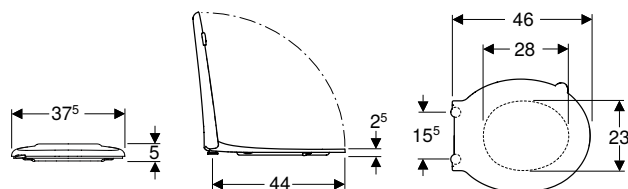

WC seats, barrier-free

Geberit Selnova Comfort WC seat, barrier-free, antibacterial, fastening from below

Technical data

Product material	Duroplast
Fastening distance	15.5 cm

Characteristics

- Barrier-free
- Antibacterial
- With hinge bar made of stainless steel
- Overlapping WC lid

Art. no.	Colour / surface	Soft-closing mechanism	Fastening	Hinge material
500.133.00.1	white	no	from below	Stainless steel

Can be combined with

- Geberit Selnova Comfort wall-hung WC, washdown, large projection → p. 700
- Geberit Selnova Comfort wall-hung WC, washdown, large projection, Rimfree → p. 699
- Geberit Selnova Comfort floor-standing WC for close-coupled exposed cistern, washdown, horizontal outlet, raised → p. 702