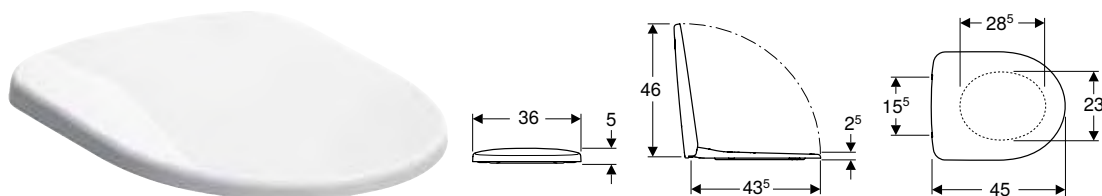

Geberit Selnova WC seat, fastening from above

Technical data

Product material	Duroplast
Fastening distance	15.5 cm

Characteristics

- Overlapping WC lid
- Hinges made of metal

Art. no.	Colour / surface	Quick-release hinges	Soft-closing mechanism	Fastening	Hinge material
500.333.01.1	white	no	yes	from above	Brass chrome-plated
500.335.01.1	white	yes	yes	from above	Brass chrome-plated
500.337.01.1	white	no	no	from above	Stainless steel

Can be combined with

- Geberit Selnova floor-standing WC, washdown, horizontal outlet, semi-shrouded, Rimfree → p. 634
- Geberit Selnova wall-hung WC, washdown, semi-shrouded, Rimfree → p. 631
- Geberit Selnova wall-hung WC, washdown, raised, shrouded, Rimfree → p. 633
- Geberit Selnova floor-standing WC, washdown, back-to-wall, horizontal or vertical outlet, semi-shrouded, Rimfree → p. 634
- Geberit Selnova floor-standing WC for close-coupled exposed cistern, washdown, horizontal outlet, semi-shrouded → p. 637
- Geberit Selnova floor-standing WC for close-coupled exposed cistern, washdown, vertical outlet → p. 639
- Geberit Selnova floor-standing WC for close-coupled exposed cistern, washdown, horizontal outlet → p. 638
- Geberit Selnova floor-standing WC for close-coupled exposed cistern, washdown, horizontal outlet, Rimfree → p. 636
- Geberit Selnova floor-standing WC for close-coupled exposed cistern, washdown, horizontal outlet, semi-shrouded, Rimfree → p. 636
- Geberit Selnova floor-standing WC, washdown, back-to-wall, horizontal outlet, semi-shrouded → p. 635
- Geberit Selnova wall-hung WC, washdown → p. 632
- Geberit Selnova wall-hung WC, washdown, Rimfree → p. 632
- Geberit Selnova floor-standing WC for close-coupled exposed cistern, washdown, vertical outlet, semi-shrouded → p. 638