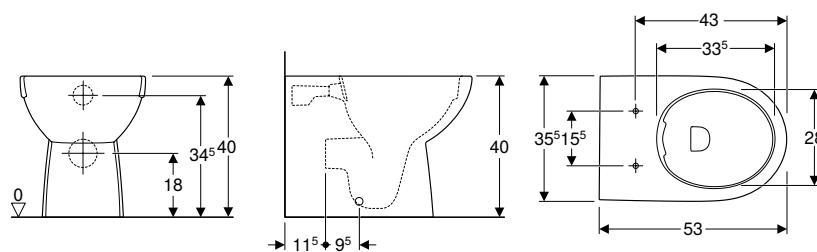

Geberit Selnova floor-standing WC, washdown, back-to-wall, horizontal or vertical outlet, semi-shrouded, Rimfree

Technical data

Product material	Vitreous china

Scope of delivery

- Fastening material

Characteristics

- Back-to-wall
- Washdown WC
- Floor-standing
- Rimfree
- Type 1, full flush volume 6 / 5 / 4 l, in accordance with EN 997
- Horizontal or vertical outlet
- Type 2 in accordance with EN 997
- Semi-shrouded
- Hidden fastening

Art. no.	Colour / surface	B [cm]	H [cm]	T [cm]
500.393.01.1	white	35.5	40	53

To order additionally

- WC seat

Can be combined with

- Geberit Selnova WC seat, fastening from above → p. 643
- Geberit Selnova WC seat with seat ring for children, fastening from above → p. 644
- Geberit AquaClean Tuma Comfort WC enhancement solution → p. 836
- Geberit AquaClean Tuma Classic WC enhancement solution → p. 838
- Geberit AquaClean 4000 WC enhancement solution → p. 839

Accessories

- Accessory overview – Geberit Selnova WC ceramic appliance in combination with connection pipes → p. 630