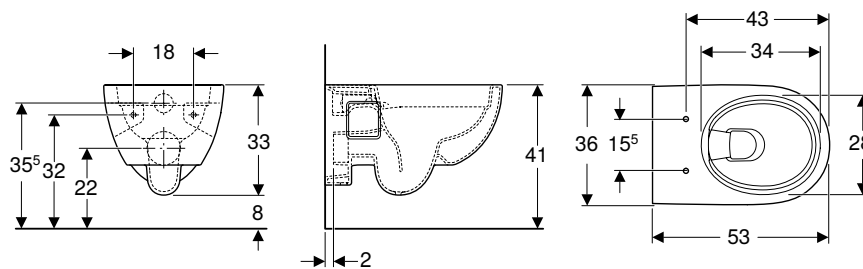

New

Geberit Selnova wall-hung WC, washdown, semi-shrouded, Rimfree

Application purposes

- For concealed cisterns
- For pressure flushing valves

Technical data

Product material	Vitreous china

Characteristics

- Wall-hung
- Washdown WC
- Rimfree
- Type 1, full flush volume 6 / 5 l, in accordance with EN 997
- Flushes with 4.5 l
- Semi-shrouded

Art. no.	Colour / surface	B [cm]	H [cm]	T [cm]
501.545.01.1	white	36	33	53

Available as of April 2022

To order additionally

- WC seat

Can be combined with

- Geberit Selnova WC seat, fastening from above → p. 643
- Geberit Selnova WC seat with seat ring for children, fastening from above → p. 644
- Geberit AquaClean Tuma Comfort WC enhancement solution → p. 836
- Geberit AquaClean Tuma Classic WC enhancement solution → p. 838
- Geberit AquaClean 4000 WC enhancement solution → p. 839

- Replacement for art. no. 500.215.01.1