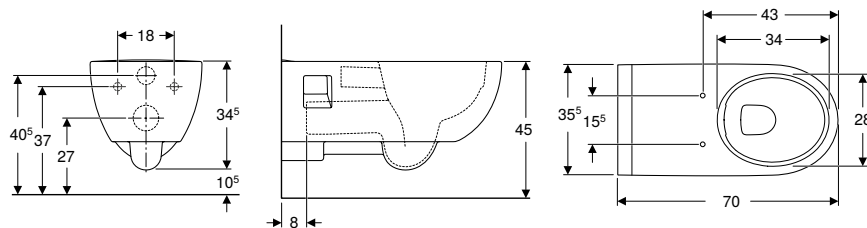

WCs

Accessory overview – Geberit Selnova Comfort WC ceramic appliance in combination with connection pipes

Geberit International Sales, version: December 2021

				Geberit Selnova Comfort floor-standing WC for close-coupled exposed cistern, washdown, horizontal outlet, raised
White				500.284.01.1
				→ p. 702
Geberit connection set for floor-standing WC	131.082.16.1		→ p. 869	X = 50-85 mm
Geberit connection bend 90° set with extension	152.647.00.1		N/A	
Geberit connection bend 90°	152.610.11.1		→ p. 930	X = 95 mm

Wall-hung WCs

Geberit Selnova Comfort wall-hung WC, washdown, large projection, semi-shrouded, Rimfree

Application purposes

- For concealed cisterns
- For pressure flushing valves

Technical data

Product material	Vitreous china

Scope of delivery

- Extended flush pipe

Art. no.	Colour / surface	B [cm]	H [cm]	T [cm]
500.693.01.2	white	35.5	34.5	70

Characteristics

- Wall-hung
- Washdown WC
- Rimfree
- Type 1, full flush volume 6 / 5 l, in accordance with EN 997
- Semi-shrouded
- Large projection

To order additionally

- WC seat

Can be combined with

- Geberit Selnova Comfort WC seat, barrier-free, antibacterial, fastening from above → p. 703
- Geberit Selnova Comfort WC seat ring, barrier-free, antibacterial, fastening from above → p. 704

- Depending on the installation type, a Geberit connection set for wall-hung WC, length 30 cm is required for mounting