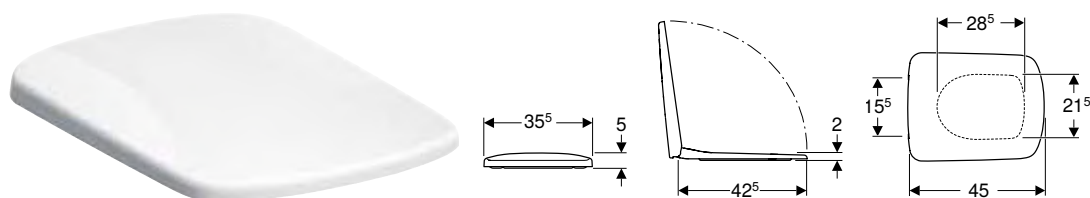

Geberit Selnova Square WC seat, fastening from above

Technical data

Product material	Duroplast
Fastening distance	15.5 cm

Characteristics

- Hinges made of metal
- Square design
- Overlapping WC lid

Art. no.	Colour / surface	Quick-release hinges	Soft-closing mechanism	Fastening	Hinge material
500.334.01.1	white	no	yes	from above	Brass chrome-plated
500.336.01.1	white	yes	yes	from above	Brass chrome-plated
500.338.01.1	white	no	no	from above	Stainless steel

Can be combined with

- Geberit Selnova Compact wall-hung WC, washdown, small projection, square design → p. 690
- Geberit Selnova Square floor-standing WC for close-coupled exposed cistern, washdown, back-to-wall, semi-shrouded, Rimfree → p. 679
- Geberit Selnova Square wall-hung WC, washdown → p. 678
- Geberit Selnova Square wall-hung WC, washdown, Rimfree → p. 677
- Geberit Selnova Square floor-standing WC for close-coupled exposed cistern, washdown, horizontal outlet, square design, semi-shrouded, Rimfree → p. 680
- Geberit Selnova Square floor-standing WC, washdown, back-to-wall, horizontal or vertical outlet, semi-shrouded, Rimfree → p. 678

New