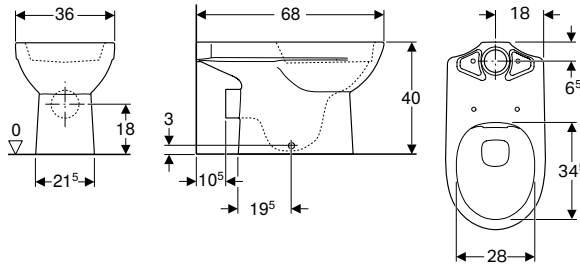

Geberit Selnova floor-standing WC for close-coupled exposed cistern, washdown, horizontal outlet, semi-shrouded, Rimfree

Application purposes

- For close-coupled exposed cistern

Technical data

Product material	Vitreous china

Scope of delivery

- Fastening material

Characteristics

- Floor-standing
- Washdown WC
- Rimfree
- Type 1, full flush volume 6 l, in accordance with EN 997
- Type 2 in accordance with EN 997
- Horizontal outlet
- Semi-shrouded

Art. no.	Colour / surface	B [cm]	H [cm]	T [cm]
500.285.01.1	white	36	40	68

To order additionally

- Cistern
- WC seat

Can be combined with

- Geberit Selnova Square exposed cistern, close-coupled, dual flush, bottom water supply connection → p. 682
- Geberit Selnova Square exposed cistern, close-coupled, dual flush, lateral water supply connection → p. 682
- Geberit Selnova exposed cistern, close-coupled, dual flush, bottom water supply connection → p. 644
- Geberit Selnova exposed cistern, close-coupled, dual flush, lateral water supply connection → p. 645
- Geberit Selnova WC seat, hinges made of plastic, fastening from below → p. 642
- Geberit Selnova WC seat, fastening from below → p. 642
- Geberit Selnova WC seat, fastening from above → p. 643
- Geberit Selnova WC seat with seat ring for children, fastening from above → p. 644
- Geberit AquaClean Tuma Comfort WC enhancement solution → p. 836
- Geberit AquaClean Tuma Classic WC enhancement solution → p. 838
- Geberit AquaClean 4000 WC enhancement solution → p. 839

Accessories

- Accessory overview – Geberit Selnova WC ceramic appliance in combination with connection pipes → p. 630