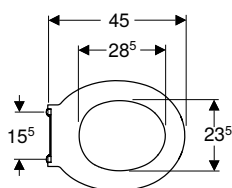

WC seat rings, barrier-free

Geberit Selnova Comfort WC seat ring, barrier-free, antibacterial, fastening from below

Technical data

Product material	Duroplast
Fastening distance	15.5 cm

Characteristics

- Barrier-free
- Antibacterial
- With hinge bar

Art. no.	Colour / surface	Soft-closing mechanism	Fastening	Hinge material
500.134.01.1	white	no	from below	Stainless steel

Can be combined with

- Geberit Selnova Comfort wall-hung WC, washdown, large projection → p. 700
- Geberit Selnova Comfort wall-hung WC, washdown, large projection, Rimfree → p. 699
- Geberit Selnova Comfort floor-standing WC for close-coupled exposed cistern, washdown, horizontal outlet, raised → p. 702