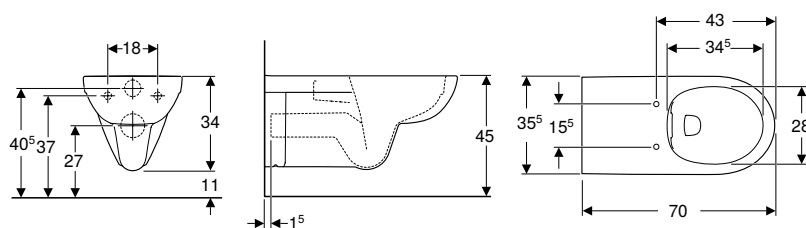

- Depending on the installation type, a Geberit connection set for wall-hung WC, length 30 cm is required for mounting

Geberit Selnova Comfort wall-hung WC, washdown, large projection, Rimfree**Application purposes**