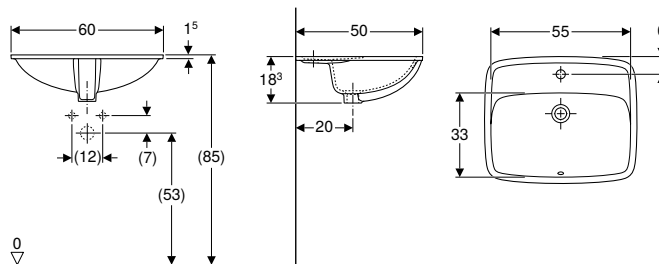

Under-countertop washbasins

Geberit Selnova Square under-countertop washbasin

Application purposes

- For mounting on washtops from below

Scope of delivery

- Fastening material

Technical data

Product material	Vitreous china

Art. no.	Colour / surface	Tap hole	Overflow	B1 [cm]	H [cm]	T [cm]	T1 [cm]
B / width: 60 cm							
500.308.01.1	PO white	centred	visible	55	18.3	50	33
PO: Phase out as of December 2022							

Accessories

- Geberit bottle trap with dip tube for washbasin, horizontal outlet → p. 920