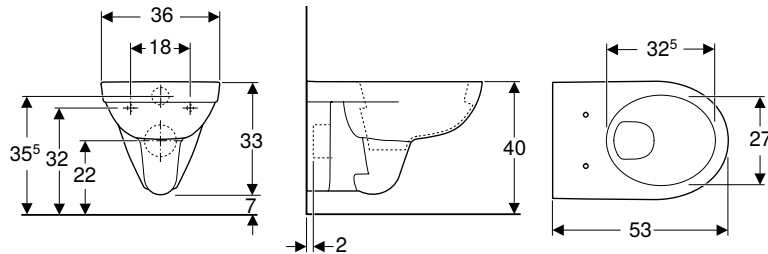

Geberit Selnova wall-hung WC, washdown

Application purposes

- For concealed cisterns
- For pressure flushing valves

Technical data

Product material	Vitreous china

Characteristics

- Wall-hung
- Washdown WC
- With flush rim
- Type 1, full flush volume 6 / 4 l, in accordance with EN 997
- Type 2 in accordance with EN 997

Art. no.	Colour / surface	B [cm]	H [cm]	T [cm]
500.260.01.1	white	35.8	33.2	53

To order additionally

- WC seat

Can be combined with

- Geberit Selnova WC seat, hinges made of plastic, fastening from below → p. 642
- Geberit Selnova WC seat, fastening from above → p. 643
- Geberit Selnova WC seat with seat ring for children, fastening from above → p. 644
- Geberit Selnova WC seat, fastening from below → p. 642
- Geberit AquaClean Tuma Comfort WC enhancement solution → p. 836
- Geberit AquaClean Tuma Classic WC enhancement solution → p. 838
- Geberit AquaClean 4000 WC enhancement solution → p. 839