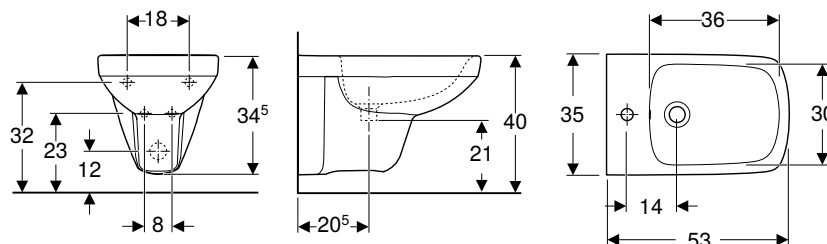

Bidets

Wall-hung bidets

Geberit Selnova Square wall-hung bidet

Technical data

Product material	Vitreous china

Characteristics

- Wall-hung

Art. no.	Colour / surface	Overflow	B [cm]	H [cm]	T [cm]
500.271.01.1	white	visible	35	35.5	53