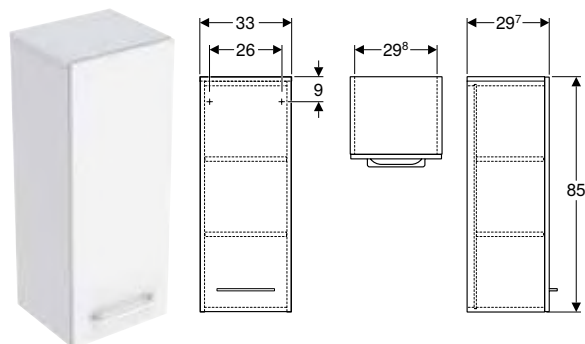

Geberit Selnova Square medium cabinet with one door

Technical data

Product material	High-compressed three-layer chipboard

Scope of delivery

- Handle
- Fastening material

Characteristics

- Wall-hung
- With one door
- Door with soft closing
- Opening with handle
- With two movable shelves
- Hinge side left or right
- Moisture-resistant
- Delivered preassembled

Art. no.	Colour / surface	B [cm]	H [cm]	T [cm]
501.276.00.1	white / high-gloss coated	33	85	29.7

Can be combined with

- Geberit Selnova Square low cabinet with one door → p. 667
- Geberit Selnova Square cabinet for vanity basin, slim rim, with one door → p. 666
- Geberit Selnova Square cabinet for vanity basin, slim rim, with two doors → p. 666
- Geberit Selnova Square mirror cabinet with two doors → p. 670

Accessories

- Accessory overview – Geberit Selnova Square bathroom furniture → p. 661