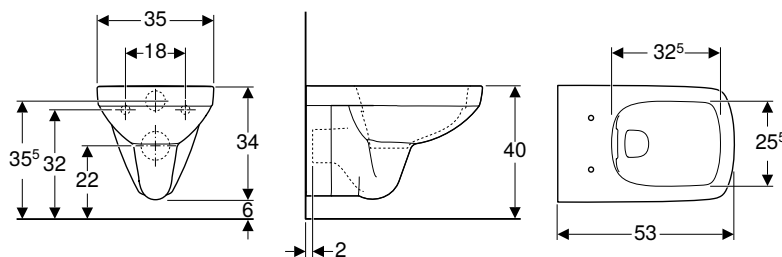

Available as of April 2022

To order additionally

- WC seat

Can be combined with

- Geberit Selnova Square WC seat, fastening from above → p. 681

Geberit Selnova Square wall-hung WC, washdown, Rimfree

Application purposes