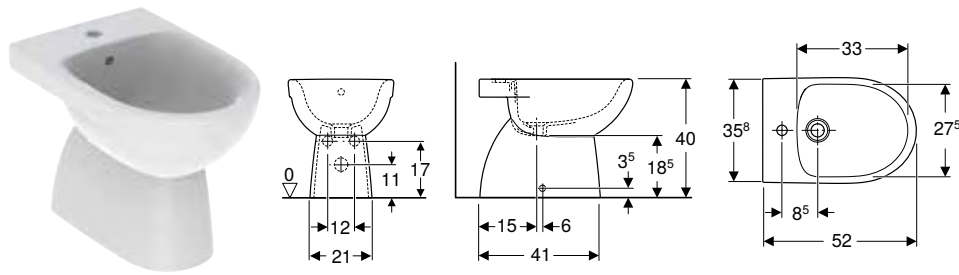

Geberit Selnova exposed cistern, close-coupled, dual flush, lateral water supply connection

Application purposes

- For close-coupled installation

Technical data

Flush volume, factory setting	6 and 3 l
Flush volume large, adjustment range	6 l
Flush volume small, adjustment range	3 l
Product material	Vitreous china

Characteristics

- Dual flush
- Water supply connection on the left/right

Scope of delivery

- Mechanism

Art. no.	Colour / surface	B [cm]	H [cm]	T [cm]
500.269.01.1	white	36.5	39	16.5

Can be combined with

- Geberit Selnova Comfort floor-standing WC for close-coupled exposed cistern, washdown, horizontal outlet, raised → p. 702
- Geberit Selnova floor-standing WC for close-coupled exposed cistern, washdown, horizontal outlet, semi-shrouded → p. 637
- Geberit Selnova floor-standing WC for close-coupled exposed cistern, washdown, vertical outlet → p. 639
- Geberit Selnova floor-standing WC for close-coupled exposed cistern, washdown, horizontal outlet → p. 638
- Geberit Selnova floor-standing WC for close-coupled exposed cistern, washdown, horizontal outlet, Rimfree → p. 636
- Geberit Selnova floor-standing WC for close-coupled exposed cistern, washdown, horizontal outlet, semi-shrouded, Rimfree → p. 636
- Geberit Selnova floor-standing WC for close-coupled exposed cistern, washdown, vertical outlet, semi-shrouded → p. 638

Bidets

Wall-hung bidets

Geberit Selnova wall-hung bidet

Technical data

Product material	Vitreous china
------------------	----------------

Characteristics

- Wall-hung
- Hidden water supply connection

Art. no.	Colour / surface	Overflow	B [cm]	H [cm]	T [cm]
500.264.01.1	white	visible	35	34.5	53

Floor-standing bidets

Geberit Selnova floor-standing bidet, freestanding, semi-shrouded

Technical data

Product material	Vitreous china
------------------	----------------

Scope of delivery

- Fastening material