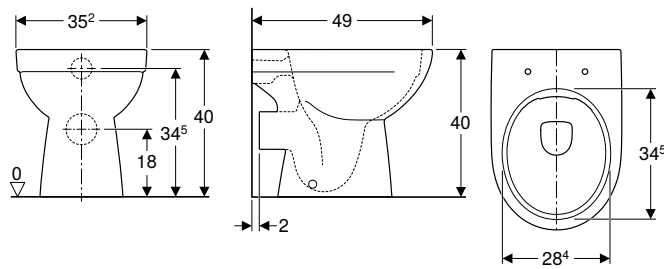

Floor-standing WCs

Geberit Selnova floor-standing WC, washdown, horizontal outlet, semi-shrouded, Rimfree

Application purposes

- For exposed and concealed cisterns
- For concealed flushing valves

Scope of delivery

- Fastening material

Characteristics

- Floor-standing
- Rimfree
- Washdown WC
- Type 1, full flush volume 6 / 5 l, in accordance with EN 997
- Horizontal outlet
- Semi-shrouded

Art. no.	Colour / surface	B [cm]	H [cm]	T [cm]
500.480.01.1	white	35.2	40	49

To order additionally

- WC seat

Can be combined with

- Geberit Selnova WC seat, fastening from below → p. 642
- Geberit Selnova WC seat, fastening from above → p. 643
- Geberit Selnova WC seat, hinges made of plastic, fastening from below → p. 642
- Geberit Selnova WC seat with seat ring for children, fastening from above → p. 644