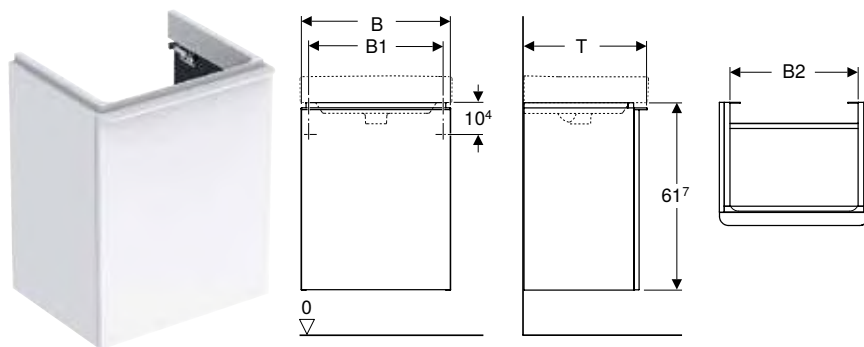

Washbasin cabinets

Geberit Smyle Square cabinet for handrinse basin, with one door

Technical data

Product material	High-compressed three-layer chipboard

Scope of delivery

- Cabinet for handrinse basin
- Fastening material

Characteristics

- Wall-hung
- With one door
- Opening with handle
- Door with soft closing
- With one movable shelf
- Moisture-resistant
- Delivered preassembled

Art. no.	Colour / surface	B [cm]	B1 [cm]	B2 [cm]	H [cm]	T [cm]	Door
Washbasin width: 45 cm							
500.351.00.1	Body and front: white / high-gloss coated Handle: white / matt powder-coated	44.2	39.3	37.2	61.7	35.6	hinges left
500.351.JK.1	Body and front: lava / matt coated Handle: lava / matt powder-coated	44.2	39.3	37.2	61.7	35.6	hinges left
500.351.JL.1	Body and front: sand grey / high-gloss coated Handle: sand grey / matt powder-coated	44.2	39.3	37.2	61.7	35.6	hinges left
500.351.JR.1	Body and front: hickory / wood-textured melamine Handle: lava / matt powder-coated	44.2	39.3	37.2	61.7	35.6	hinges left
500.350.00.1	Body and front: white / high-gloss coated Handle: white / matt powder-coated	44.2	39.3	37.2	61.7	35.6	hinges right
500.350.JK.1	Body and front: lava / matt coated Handle: lava / matt powder-coated	44.2	39.3	37.2	61.7	35.6	hinges right
500.350.JL.1	Body and front: sand grey / high-gloss coated Handle: sand grey / matt powder-coated	44.2	39.3	37.2	61.7	35.6	hinges right
500.350.JR.1	Body and front: hickory / wood-textured melamine Handle: lava / matt powder-coated	44.2	39.3	37.2	61.7	35.6	hinges right
Washbasin width: 50 cm							
500.364.00.1	Body and front: white / high-gloss coated Handle: white / matt powder-coated	49.2	42.2	42.2	61.7	40.6	hinges left
500.364.JK.1	Body and front: lava / matt coated Handle: lava / matt powder-coated	49.2	42.2	42.2	61.7	40.6	hinges left
500.364.JL.1	Body and front: sand grey / high-gloss coated Handle: sand grey / matt powder-coated	49.2	42.2	42.2	61.7	40.6	hinges left
500.364.JR.1	Body and front: hickory / wood-textured melamine Handle: lava / matt powder-coated	49.2	42.2	42.2	61.7	40.6	hinges left
500.363.00.1	Body and front: white / high-gloss coated Handle: white / matt powder-coated	49.2	42.2	42.2	61.7	40.6	hinges right
500.363.JK.1	Body and front: lava / matt coated Handle: lava / matt powder-coated	49.2	42.2	42.2	61.7	40.6	hinges right
500.363.JL.1	Body and front: sand grey / high-gloss coated Handle: sand grey / matt powder-coated	49.2	42.2	42.2	61.7	40.6	hinges right
500.363.JR.1	Body and front: hickory / wood-textured melamine Handle: lava / matt powder-coated	49.2	42.2	42.2	61.7	40.6	hinges right

Can be combined with

- Geberit Smyle Square handrinse basin → p. 592
- Geberit Smyle Square handrinse basin with asymmetrical overflow → p. 592
- Geberit Option Basic illuminated mirror, lighting on both sides → p. 752
- Geberit Option illuminated mirror, lighting at the top → p. 753

Accessories

- Accessory overview – Geberit Smyle bathroom furniture → p. 597