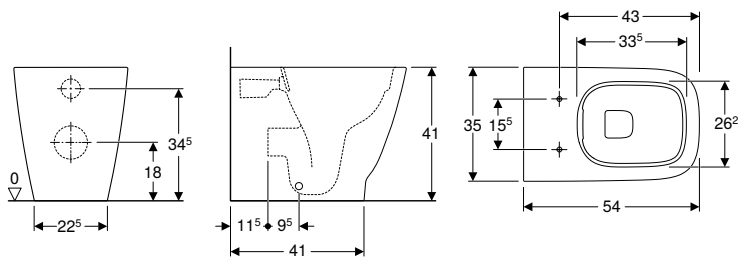

Floor-standing WCs

Geberit Smyle Square floor-standing WC, washdown, back-to-wall, shrouded, Rimfree

Application purposes

- For concealed cisterns

Technical data

Product material	Vitreous china

Scope of delivery

- Fastening material

Characteristics

- Floor-standing
- Back-to-wall
- Washdown WC
- Rimfree
- Type 1, full flush volume 6 / 5 / 4 l, in accordance with EN 997
- Horizontal or vertical outlet
- Type 2 in accordance with EN 997
- Flushes with 4.5 l
- Shrouded
- Hidden fastening

Art. no.	Colour / surface	B [cm]	H [cm]	T [cm]
500.840.00.1	white	35	41	54

To order additionally

- WC seat

Can be combined with

- Geberit Smyle Square WC seat, slim design → p. 616
- Geberit Smyle Square WC seat, slim design, sandwich shape → p. 617

Accessories

- Accessory overview – Geberit Smyle WC ceramic appliance in combination with connection pipes → p. 610