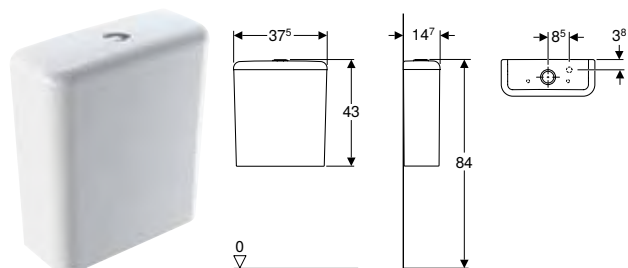

Geberit Smyle exposed cistern, dual flush, bottom water supply connection

Application purposes

- For close-coupled installation

Technical data

Flush volume, factory setting	4 and 2.6 l
Flush volume large, adjustment range	4 / 6 l
Flush volume small, adjustment range	2.6 / 4 l
Product material	Vitreous china

Characteristics

- Dual flush
- Water supply connection on the bottom right

Scope of delivery

- Mechanism

Art. no.	Colour / surface	B [cm]	H [cm]	T [cm]
500.219.01.1	white	37.5	43	14.7

Can be combined with

- Geberit Smyle floor-standing WC for close-coupled exposed cistern, washdown, semi-shrouded, Rimfree → p. 616