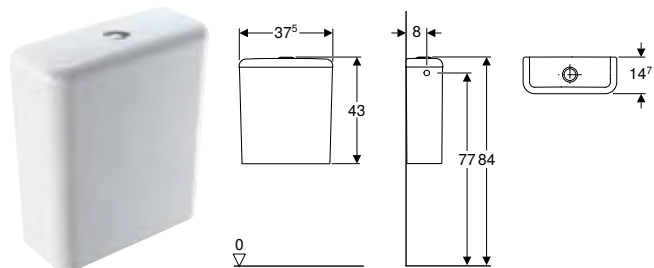

Characteristics

- Dual flush
- Water supply connection on the bottom right

Scope of delivery

- Mechanism

Art. no.	Colour / surface	B [cm]	H [cm]	T [cm]
500.219.01.1	white	37.5	43	14.7

Can be combined with

- Geberit Smyle floor-standing WC for close-coupled exposed cistern, washdown, semi-shrouded, Rimfree → p. 616

Geberit Smyle exposed cistern, close-coupled, dual flush, lateral water supply connection

Application purposes

- For close-coupled installation

Technical data

Flush volume, factory setting	6 and 3 l
Flush volume large, adjustment range	4 / 6 l
Flush volume small, adjustment range	2.6 / 4 l
Product material	Vitreous china