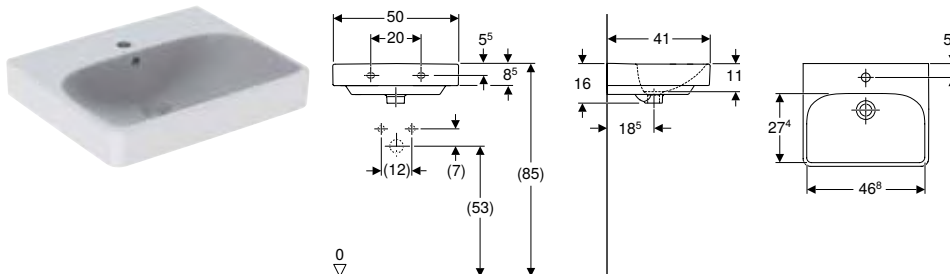

✓ Compatible

Handrinse basins

Geberit Smyle Square handrinse basin with asymmetrical overflow

Technical data

Product material	Vitreous china
------------------	----------------

Characteristics

- Can be installed with a washbasin cabinet
- Asymmetrical overflow

Art. no.	Colour / surface	Tap hole	Overflow	Cabinet width [cm]	H [cm]	T [cm]
B / width: 45 cm						
500.222.01.1	white	centred	visible	44.2	16	36

Can be combined with

- Geberit Smyle Square cabinet for handrinse basin, with one door → p. 600
- Geberit Smyle half pedestal for handrinse basins → p. 595
- Geberit Selnova Square full pedestal → p. 658

Geberit Smyle Square handrinse basin

Technical data

Product material	Vitreous china
------------------	----------------

Characteristics

- Can be installed with a washbasin cabinet
- Can be combined with half pedestal
- Can be combined with full pedestal