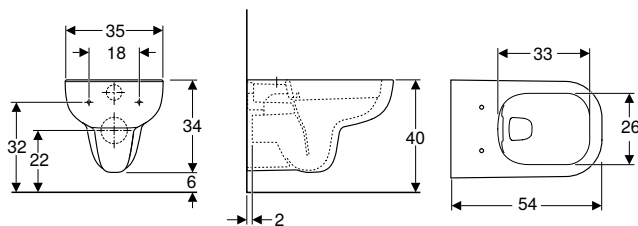

Geberit Smyle wall-hung WC, washdown, Rimfree

Application purposes

- For concealed cisterns
- For pressure flushing valves

Technical data

Product material	Vitreous china

Characteristics

- Wall-hung
- Washdown WC
- Rimfree
- Type 1, full flush volume 6 l, in accordance with EN 997

Art. no.	Colour / surface	B [cm]	H [cm]	T [cm]
500.210.01.1	white	35	34	54

To order additionally

- WC seat

Can be combined with

- Geberit Smyle WC seat → p. 618
- Geberit Smyle WC seat, angular edge → p. 617