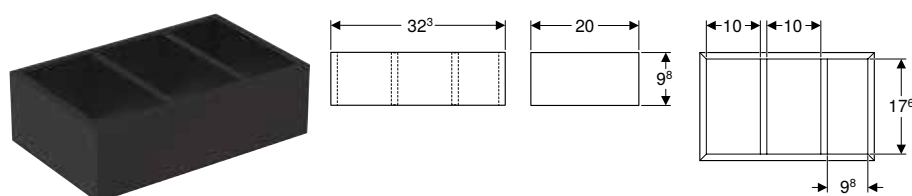

Geberit drawer insert, H-partition, for bottom drawer

Technical data

Product material	High-compressed three-layer chipboard

Scope of delivery

- Drawer insert

Characteristics

- H-partition

Art. no.	Colour / surface	B [cm]	H [cm]	T [cm]
500.676.00.1	lava / textured melamine	32.3	9.8	20