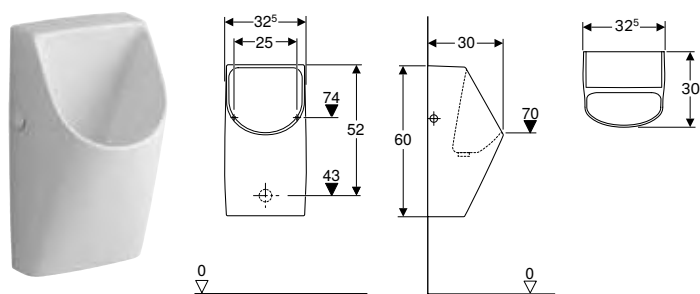

Waterless

Geberit Smyle urinal, waterless, outlet to the rear

Technical data

Flush volume small, adjustment range	1 l
Product material	Vitreous china

Scope of delivery

- Fastening material

Characteristics

- Wall-hung
- Hidden drain
- Hidden fastening
- Easy fastening with Geberit fastening material Kerafix, for urinal

Art. no.	Colour / surface	B [cm]	H [cm]	T [cm]	Outlet
500.255.01.1	white	32.5	60	30	to the rear

To order additionally

- Geberit drain set for hybrid and waterless urinals