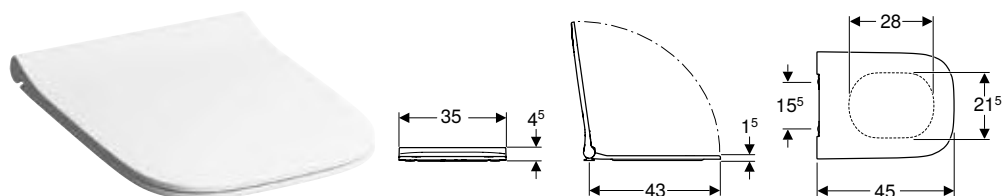

Geberit Smyle Square WC seat, slim design, sandwich shape

Technical data

Product material	Duroplast
Fastening distance	15.5 cm

Characteristics

- Slim design
- Sandwich shape
- Antibacterial

Art. no.	Colour / surface	Quick-release hinges	Soft-closing mechanism	Fastening	Hinge material
500.688.01.1	white	yes	yes	from above	Brass chrome-plated
500.240.01.1	white	no	yes	from above	Brass chrome-plated
500.239.01.1	white	no	no	from above	Brass chrome-plated

Can be combined with

- Geberit Smyle Square wall-hung WC, washdown, small projection, shrouded, Rimfree → p. 613
- Geberit Smyle Square wall-hung WC, washdown, shrouded, Rimfree → p. 612
- Geberit Smyle Square floor-standing WC, washdown, back-to-wall, shrouded, Rimfree → p. 615