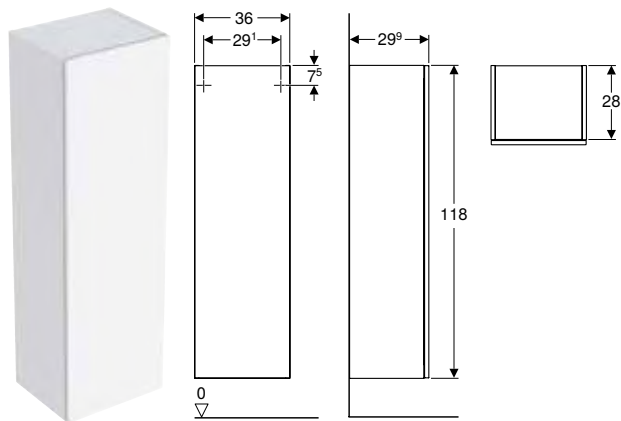

Side cabinets

Geberit Smyle Square medium cabinet with one door

Technical data

Product material	High-compressed three-layer chipboard

Scope of delivery

- Side cabinet
- 3 glass shelves
- Fastening material

Characteristics

- Wall-hung
- Can be connected with low cabinet to form a tall cabinet
- With one door
- Door with soft closing
- Opening with push-to-open mechanism
- Movable glass shelves
- Hinge side left or right
- Mirror on inside of door
- Moisture-resistant
- Delivered preassembled

Art. no.	Colour / surface	B [cm]	H [cm]	T [cm]
500.361.00.1	white / high-gloss coated	36	118	29.9
500.361.JK.1	lava / matt coated	36	118	29.9
500.361.JL.1	sand grey / high-gloss coated	36	118	29.9
500.361.JR.1	hickory / wood-textured melamine	36	118	29.9

Can be combined with

- Geberit Smyle Square low cabinet, open → p. 606
- Geberit Smyle Square low cabinet with one door → p. 605

Accessories

- Accessory overview – Geberit Smyle bathroom furniture → p. 597