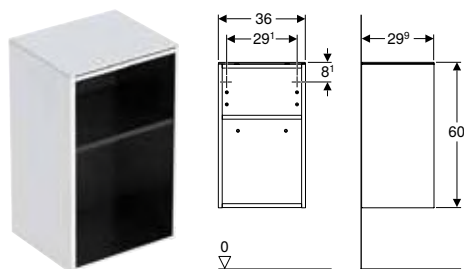

Geberit Smyle Square low cabinet, open

Technical data

Product material	High-compressed three-layer chipboard

Scope of delivery

- Low cabinet
- Fastening material

Characteristics

- Wall-hung
- Can be connected with medium cabinet to form a tall cabinet
- With one movable shelf
- Moisture-resistant
- Cover plate made of glass
- Delivered preassembled

Art. no.	Colour / surface	B [cm]	H [cm]	T [cm]
500.358.00.1	white / high-gloss coated	36	60	29.9
500.358.JK.1	lava / matt coated	36	60	29.9
500.358.JL.1	sand grey / high-gloss coated	36	60	29.9
500.358.JR.1	hickory / wood-textured melamine	36	60	29.9

Can be combined with

- Geberit Smyle Square medium cabinet with one door → p. 604

Accessories

- Accessory overview – Geberit Smyle bathroom furniture → p. 597