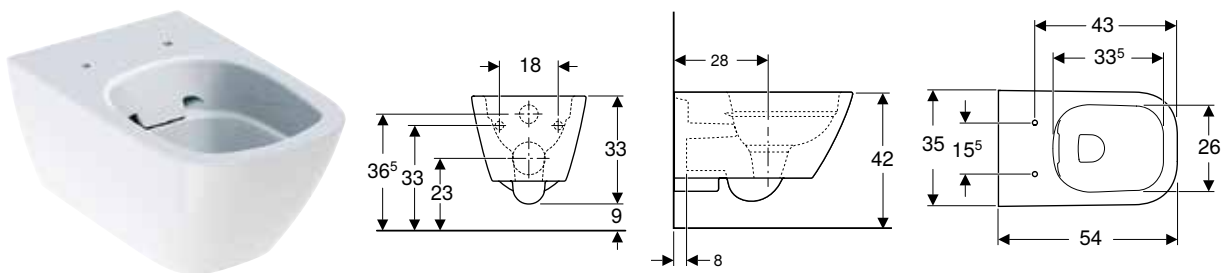

- Depending on the installation type, a Geberit connection set for wall-hung WC is required for mounting

Geberit Smyle Square wall-hung WC, washdown, shrouded, Rimfree

Application purposes

- For concealed cisterns
- For pressure flushing valves