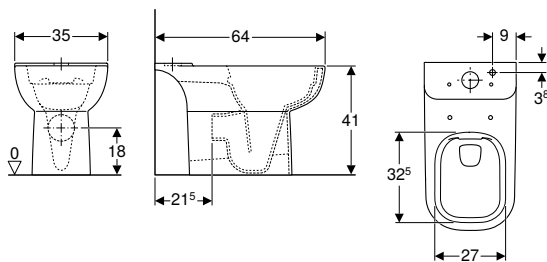

Geberit Smyle floor-standing WC for close-coupled exposed cistern, washdown, semi-shrouded, Rimfree

Application purposes

- For close-coupled exposed cistern

Technical data

Product material	Vitreous china

Scope of delivery

- Fastening material

Characteristics

- Floor-standing
- Washdown WC
- Rimfree
- Type 1, full flush volume 6 l, in accordance with EN 997
- Multidirectional outlet
- Semi-shrouded
- Hidden fastening

Art. no.	Colour / surface	B [cm]	H [cm]	T [cm]
500.212.01.1	white	35	41	64

To order additionally

- Cistern
- WC seat

Can be combined with

- Geberit Smyle WC seat → p. 618
- Geberit Smyle exposed cistern, close-coupled, dual flush, lateral water supply connection → p. 620
- Geberit Smyle WC seat, angular edge → p. 617
- Geberit Smyle exposed cistern, dual flush, bottom water supply connection → p. 619
- Geberit Smyle Square exposed cistern, close-coupled, dual flush, bottom water supply connection → p. 619
- Geberit Smyle Square exposed cistern, close-coupled, dual flush, lateral water supply connection → p. 618

Accessories

- Accessory overview – Geberit Smyle WC ceramic appliance in combination with connection pipes → p. 610