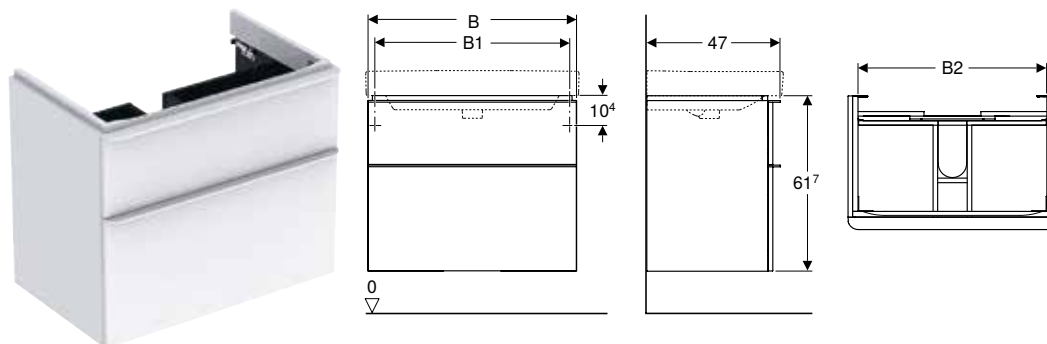

Geberit Smyle Square cabinet for washbasin, with two drawers

Technical data

Product material	High-compressed three-layer chipboard

Scope of delivery

- Cabinet for washbasin
- Fastening material

Characteristics

- Wall-hung
- With two drawers
- Opening with handle
- Drawer with self-closing
- Moisture-resistant
- Drawer frame made of metal
- Delivered preassembled

Art. no.	Colour / surface	B [cm]	B1 [cm]	B2 [cm]	H [cm]	T [cm]
Washbasin width: 60 cm						
500.352.00.1	Body and front: white / high-gloss coated Handle: white / matt powder-coated	58.4	53.5	51.4	61.7	47
500.352.JK.1	Body and front: lava / matt coated Handle: lava / matt powder-coated	58.4	53.5	51.4	61.7	47
500.352.JL.1	Body and front: sand grey / high-gloss coated Handle: sand grey / matt powder-coated	58.4	53.5	51.4	61.7	47
500.352.JR.1	Body and front: hickory / wood-textured melamine Handle: lava / matt powder-coated	58.4	53.5	51.4	61.7	47
Washbasin width: 75 cm						
500.353.00.1	Body and front: white / high-gloss coated Handle: white / matt powder-coated	73.4	68.5	66.4	61.7	47
500.353.JK.1	Body and front: lava / matt coated Handle: lava / matt powder-coated	73.4	68.5	66.4	61.7	47
500.353.JL.1	Body and front: sand grey / high-gloss coated Handle: sand grey / matt powder-coated	73.4	68.5	66.4	61.7	47
500.353.JR.1	Body and front: hickory / wood-textured melamine Handle: lava / matt powder-coated	73.4	68.5	66.4	61.7	47
Washbasin width: 90 cm						
500.354.00.1	Body and front: white / high-gloss coated Handle: white / matt powder-coated	88.4	83.5	81.4	61.7	47
500.354.JK.1	Body and front: lava / matt coated Handle: lava / matt powder-coated	88.4	83.5	81.4	61.7	47
500.354.JL.1	Body and front: sand grey / high-gloss coated Handle: sand grey / matt powder-coated	88.4	83.5	81.4	61.7	47
500.354.JR.1	Body and front: hickory / wood-textured melamine Handle: lava / matt powder-coated	88.4	83.5	81.4	61.7	47
Washbasin width: 120 cm						
500.355.00.1	Body and front: white / high-gloss coated Handle: white / matt powder-coated	118.4	113.5	111.4	61.7	47
500.355.JK.1	Body and front: lava / matt coated Handle: lava / matt powder-coated	118.4	113.5	111.4	61.7	47
500.355.JL.1	Body and front: sand grey / high-gloss coated Handle: sand grey / matt powder-coated	118.4	113.5	111.4	61.7	47
500.355.JR.1	Body and front: hickory / wood-textured melamine Handle: lava / matt powder-coated	118.4	113.5	111.4	61.7	47

Can be combined with

- Geberit Smyle Square washbasin → p. 594
- Geberit Smyle Square low cabinet with two drawers → p. 606
- Geberit Option Basic illuminated mirror, lighting on both sides → p. 752
- Geberit Option illuminated mirror, lighting at the top → p. 753
- Geberit Option mirror cabinet with lighting and two doors → p. 756
- Geberit Option mirror cabinet with lighting and three doors → p. 757

Accessories

- Accessory overview – Geberit Smyle bathroom furniture → p. 597