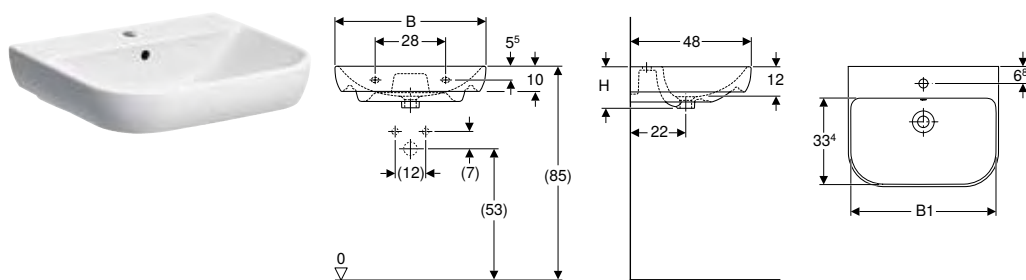

Geberit Smyle Square handrinse basin

Technical data

Product material	Vitreous china
------------------	----------------

Characteristics

- Can be installed with a washbasin cabinet
- Can be combined with half pedestal
- Can be combined with full pedestal

Art. no.	Colour / surface	Tap hole	Overflow	Cabinet width [cm]	H [cm]	T [cm]
B / width: 50 cm						
500.256.01.1	white	centred	visible	49.2	16	41

Can be combined with

- Geberit Smyle Square cabinet for handrinse basin, with one door → p. 600
- Geberit Smyle half pedestal → p. 595
- Geberit Selnova Square full pedestal → p. 658

Accessories

- Geberit bottle trap with dip tube for washbasin, horizontal outlet → p. 920
- Geberit fastening material for handrinse basin → p. 899

Washbasins

Geberit Smyle washbasin

Technical data

Product material	Vitreous china
------------------	----------------

Characteristics

- Can be combined with half pedestal
- Can be combined with full pedestal

Art. no.	Colour / surface	Tap hole	Overflow	B1 [cm]	H [cm]	T [cm]
B / width: 55 cm						
500.227.01.1	white	centred	visible	51.5	16.5	48
B / width: 60 cm						
500.228.01.1	white	centred	visible	56.8	16.5	48
B / width: 65 cm						
500.230.01.1	white	centred	visible	61.8	17	48
B / width: 70 cm						
500.248.01.1	white	centred	visible	66.8	17	48