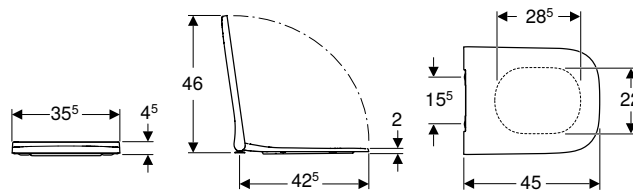

WC seats

Geberit Smyle Square WC seat, slim design

Technical data

Product material	Duroplast
Fastening distance	15.5 cm

Characteristics

- Antibacterial
- Slim design
- Overlapping WC lid

Art. no.	Colour / surface	Quick-release hinges	Soft-closing mechanism	Fastening	Hinge material
500.687.01.1	white	yes	yes	from above	Brass chrome-plated
500.237.01.1	white	no	yes	from above	Brass chrome-plated
500.238.01.1	white	no	no	from above	Brass chrome-plated

Can be combined with

- Geberit Smyle Square floor-standing WC, washdown, back-to-wall, shrouded, Rimfree → p. 615
- Geberit Smyle Square wall-hung WC, washdown, small projection, shrouded, Rimfree → p. 613
- Geberit Smyle Square wall-hung WC, washdown, shrouded, Rimfree → p. 612