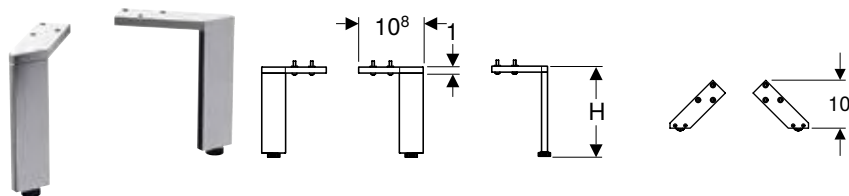

Accessories

Geberit set of feet

Technical data

Product material	Aluminium

Scope of delivery

- Set of 2 pieces
- Fastening material

Characteristics

- Height adjustable for compensating floor unevenness

Art. no.	Colour / surface	H [cm]
500.367.00.1	bright chrome-plated	15.1-15.4