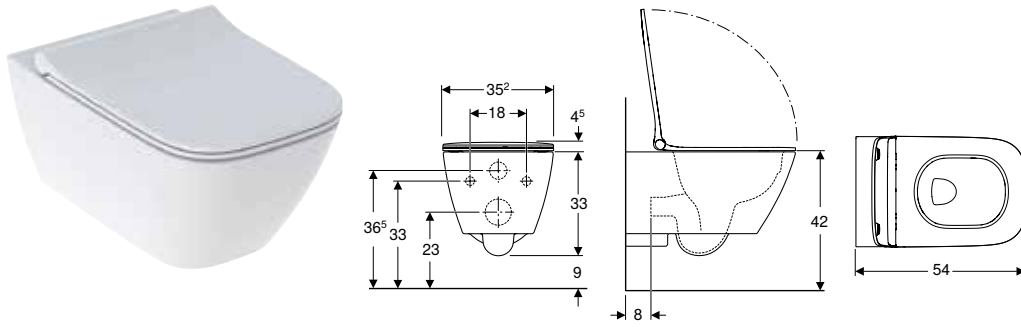

- Depending on the installation type, a Geberit connection set for wall-hung WC is required for mounting

Geberit Smyle Square set of wall-hung WC, washdown, shrouded, Rimfree, with WC seat, sandwich shape