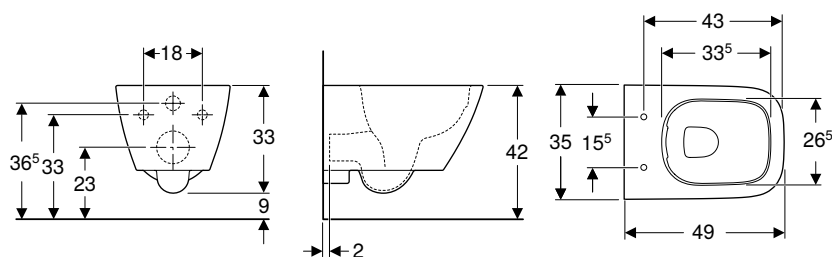

Can be combined with

- Geberit Smyle Square WC seat, slim design, sandwich shape → p. 617
- Geberit Smyle Square WC seat, slim design → p. 616

Accessories

- Geberit straight connector set for WC → p. 868

- Depending on the installation type, a Geberit connection set for wall-hung WC is required for mounting

Geberit Smyle Square wall-hung WC, washdown, small projection, shrouded, Rimfree

Application purposes

- For concealed cisterns
- For pressure flushing valves

Technical data

Product material	Vitreous china

Scope of delivery

- Fastening material

Characteristics

- Wall-hung
- Washdown WC
- Rimfree
- Easy fastening with Geberit WC wall fixing type EFF2
- Type 1, full flush volume 6 / 5 l, in accordance with EN 997
- Flushes with 4.5 l
- Shrouded
- Hidden fastening
- Small projection

Art. no.	Colour / surface	B [cm]	H [cm]	T [cm]
500.379.01.1	white	35	33	49

To order additionally

- WC seat

Can be combined with

- Geberit Smyle Square WC seat, slim design, sandwich shape → p. 617
- Geberit Smyle Square WC seat, slim design → p. 616