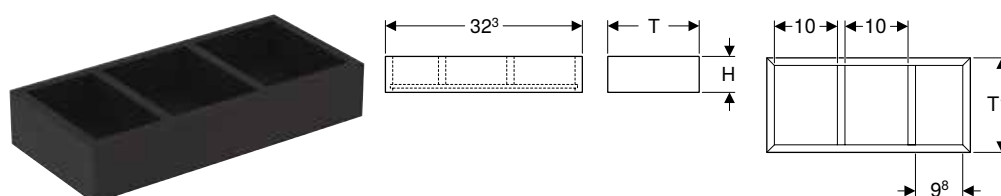

Scope of delivery

- Drawer insert

Characteristics

- T-partition

Art. no.	Colour / surface	B [cm]	H [cm]	T [cm]
500.678.00.1	lava / textured melamine	32.3	5.9	15

Geberit drawer insert, H-partition, for top drawer