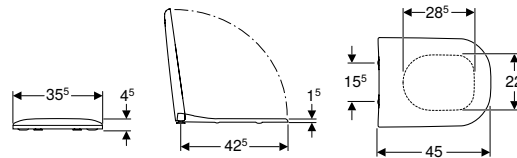

Geberit Smyle WC seat

Technical data

Product material	Duroplast
Fastening distance	15.5 cm

Characteristics

- Overlapping WC lid

Art. no.	Colour / surface	Quick-release hinges	Soft-closing mechanism	Fastening	Hinge material
500.236.01.1	white	no	yes	from above	Brass chrome-plated
500.235.01.1	white	no	no	from above	Brass chrome-plated

Can be combined with

- Geberit Smyle floor-standing WC for close-coupled exposed cistern, washdown, semi-shrouded, Rimfree → p. 616
- Geberit Smyle wall-hung WC, washdown → p. 614
- Geberit Smyle wall-hung WC, washdown, Rimfree → p. 614