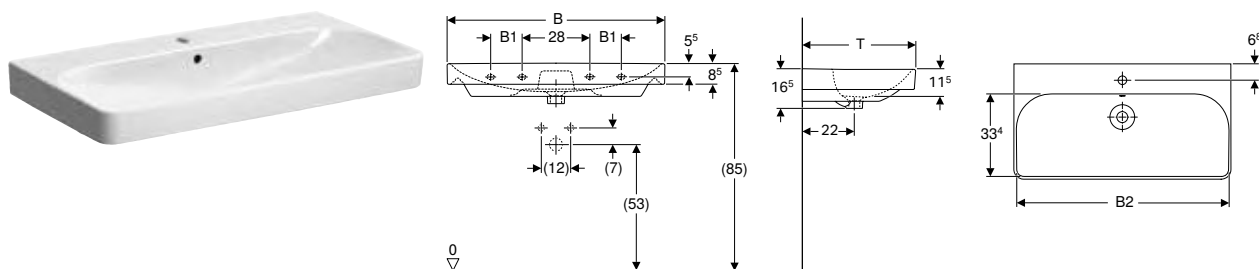

Geberit Smyle Square handrinse basin

Technical data

Product material	Vitreous china
------------------	----------------

Characteristics

- Can be installed with a washbasin cabinet
- Can be combined with half pedestal
- Can be combined with full pedestal

Characteristics

- Can be combined with half pedestal
- Can be combined with full pedestal

Art. no.	Colour / surface	Tap hole	Overflow	B1 [cm]	H [cm]	T [cm]
B / width: 55 cm						
500.227.01.1	white	centred	visible	51.5	16.5	48
B / width: 60 cm						
500.228.01.1	white	centred	visible	56.8	16.5	48
B / width: 65 cm						
500.230.01.1	white	centred	visible	61.8	17	48
B / width: 70 cm						
500.248.01.1	white	centred	visible	66.8	17	48

Can be combined with

- Geberit Selnova full pedestal → p. 629
- Geberit Smyle half pedestal → p. 595

Accessories

- Geberit bottle trap with dip tube for washbasin, horizontal outlet → p. 920
- Geberit fastening material for washbasin → p. 899

Geberit Smyle Square washbasin

Technical data

Product material	Vitreous china
------------------	----------------

Characteristics

- Can be installed with a washbasin cabinet

Art. no.	Colour / surface	Tap hole	Overflow	B1 [cm]	B2 [cm]	Cabinet width [cm]	H [cm]	T [cm]	Fastening points
B / width: 55 cm									
500.259.01.1	white	centred	visible	-	51.8	53.6	16.5	44	2
B / width: 60 cm									
500.229.01.1	white	centred	visible	-	56.8	58.4	16.5	48	2
B / width: 75 cm									
500.249.01.1	white	centred	visible	-	71.5	73.4	16.5	48	2
B / width: 90 cm									
500.251.01.1	white	centred	visible	13	86.8	88.4	16.5	48	4
500.250.01.1	white	without	visible	13	86.8	88.4	16.5	48	4
500.252.01.1	white	left and right	visible	13	86.8	88.4	16.5	48	4
B / width: 120 cm									
500.253.01.1	white	left and right	visible	28	116.8	118.4	16.5	48	4
500.226.01.1	white	centred	visible	28	116.8	118.4	16.5	48	4
500.225.01.1	white	without	visible	28	116.8	118.4	16.5	48	4