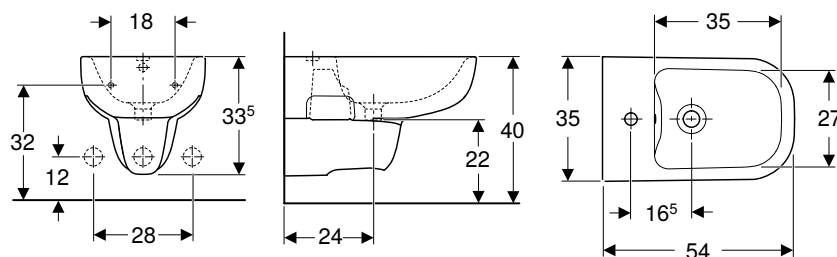

Geberit Smyle wall-hung bidet

Application purposes

- For single-hole taps with flexible hoses

Characteristics

- Wall-hung

Technical data

Product material	Vitreous china

Art. no.	Colour / surface	Overflow	B [cm]	H [cm]	T [cm]
500.216.01.1	white	visible	35	33.5	54

To order additionally

- Extended drain for trap