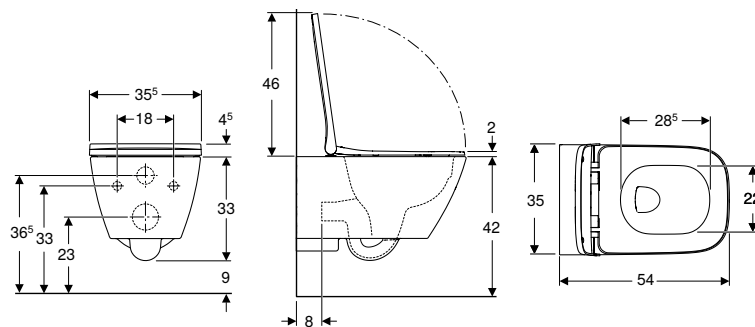

Wall-hung WCs

Geberit Smyle Square set of wall-hung WC, washdown, shrouded, Rimfree, with WC seat, overlapping lid

Application purposes

- For concealed cisterns
- For pressure flushing valves

Technical data

Product material	Vitreous china

Scope of delivery

- WC ceramic appliance
- WC seat
- Fastening material

Characteristics

- Wall-hung
- Washdown WC
- Rimfree
- Easy fastening with Geberit WC wall fixing type EFF2
- Type 1, full flush volume 6 / 5 l, in accordance with EN 997
- Flushes with 4.5 l
- Shrouded
- Hidden fastening
- WC seat made of Duroplast, antibacterial
- Overlapping WC lid
- Slim design

Art. no.	Colour / surface	B [cm]	H [cm]	T [cm]	Quick- release hinges	Soft-closing mechanism	Fastening	Hinge material
500.683.01.1	white	35.5	37.5	54	yes	yes	from above	Brass chrome-plated

Accessories

- Geberit straight connector set for WC → p. 868

- Depending on the installation type, a Geberit connection set for wall-hung WC is required for mounting