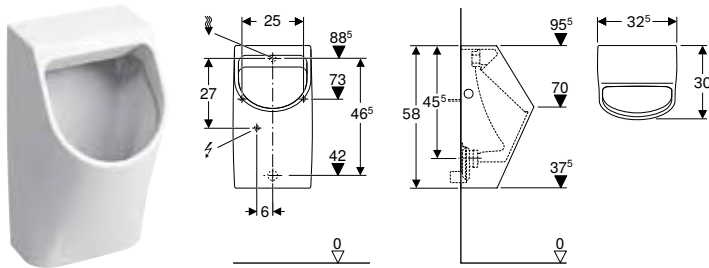

Urinals

For concealed controls

Geberit Smyle urinal, inlet from the rear, outlet to the rear

Application purposes

- For operating with automatic, water-saving flush
- For operation with manual or automatic flush actuation
- For concealed urinal flush controls
- For concealed urinal flush controls, hidden
- For exposed urinal flush controls, hidden

Technical data

Flush volume small, adjustment range	1 l
Product material	Vitreous china

Characteristics

- Wall-hung
- With flush rim
- Hidden trap
- Hidden fastening
- Fulfils requirements in accordance with EN 13407

Scope of delivery

- Urinal ceramic
- Fastening material for urinal

Art. no.	Colour / surface	B [cm]	H [cm]	T [cm]	Inlet	Outlet
500.254.01.1	white	32.5	58	30	rear	to the rear

Accessories

- Geberit urinal trap d40, horizontal outlet → p. 930
- Geberit flush bend extension with sleeve → p. 825
- Geberit urinal trap, horizontal outlet → p. 929

- Urinal trap not included in scope of delivery
- Electrical connection required for urinal flush controls with mains operation