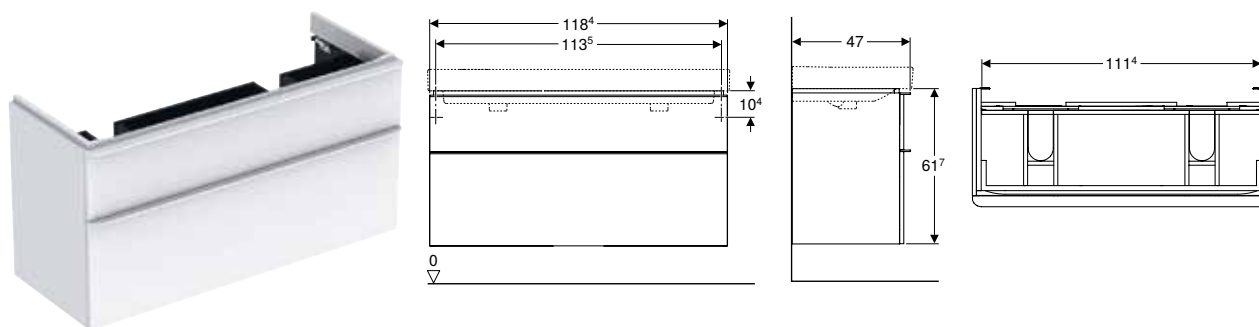

Geberit Smyle Square cabinet for double washbasin, with two drawers

Technical data

Product material	High-compressed three-layer chipboard

Scope of delivery

- Cabinet for double washbasin
- Fastening material

Characteristics

- Wall-hung
- With two drawers
- Opening with handle
- Drawer with self-closing
- Moisture-resistant
- Drawer frame made of metal
- Delivered preassembled

Art. no.	Colour / surface	B [cm]	H [cm]	T [cm]
Washbasin width: 120 cm				
500.356.00.1	Body and front: white / high-gloss coated Handle: white / matt powder-coated	118.4	61.7	47
500.356.JK.1	Body and front: lava / matt coated Handle: lava / matt powder-coated	118.4	61.7	47
500.356.JL.1	Body and front: sand grey / high-gloss coated Handle: sand grey / matt powder-coated	118.4	61.7	47
500.356.JR.1	Body and front: hickory / wood-textured melamine Handle: lava / matt powder-coated	118.4	61.7	47

Can be combined with

- Geberit Smyle Square double washbasin → p. 594
- Geberit Option Basic illuminated mirror, lighting at the top → p. 753
- Geberit Smyle Square low cabinet with two drawers → p. 606
- Geberit Option illuminated mirror, lighting on both sides → p. 754
- Geberit Option mirror cabinet with lighting and three doors → p. 757

Accessories

- Accessory overview – Geberit Smyle bathroom furniture → p. 597