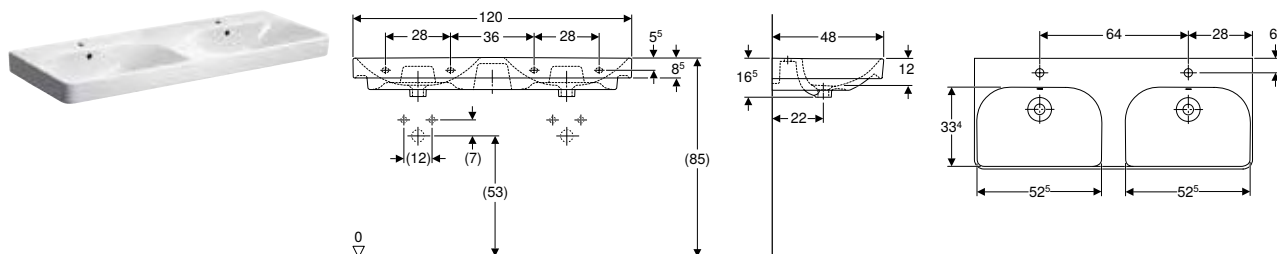

Geberit Smyle Square washbasin

Technical data

Product material	Vitreous china
------------------	----------------

Characteristics

- Can be installed with a washbasin cabinet

Art. no.	Colour / surface	Tap hole	Overflow	B1 [cm]	B2 [cm]	Cabinet width [cm]	H [cm]	T [cm]	Fastening points
B / width: 55 cm									
500.259.01.1	white	centred	visible	-	51.8	53.6	16.5	44	2
B / width: 60 cm									
500.229.01.1	white	centred	visible	-	56.8	58.4	16.5	48	2
B / width: 75 cm									
500.249.01.1	white	centred	visible	-	71.5	73.4	16.5	48	2
B / width: 90 cm									
500.251.01.1	white	centred	visible	13	86.8	88.4	16.5	48	4
500.250.01.1	white	without	visible	13	86.8	88.4	16.5	48	4
500.252.01.1	white	left and right	visible	13	86.8	88.4	16.5	48	4
B / width: 120 cm									
500.253.01.1	white	left and right	visible	28	116.8	118.4	16.5	48	4
500.226.01.1	white	centred	visible	28	116.8	118.4	16.5	48	4
500.225.01.1	white	without	visible	28	116.8	118.4	16.5	48	4

Can be combined with

- Geberit Smyle Square cabinet for washbasin, with one door → p. 601
- Geberit Smyle Square cabinet for washbasin, with two drawers → p. 602
- Geberit Smyle half pedestal → p. 595
- Geberit Selnova full pedestal → p. 629
- Geberit Selnova Square full pedestal → p. 658

Double washbasins

Geberit Smyle Square double washbasin

Technical data

Product material	Vitreous china
------------------	----------------

Characteristics

- Can be installed with a washbasin cabinet
- Can be combined with half pedestal