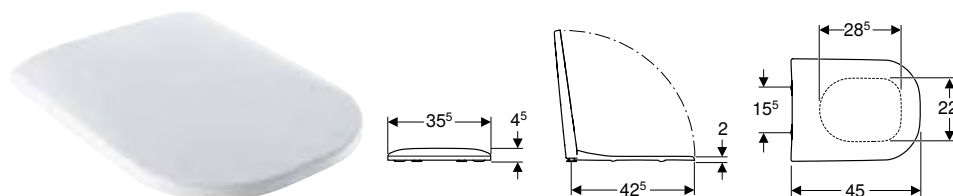

Geberit Smyle WC seat, angular edge

Technical data

Product material	Duroplast
Fastening distance	15.5 cm

Characteristics

- Overlapping WC lid
- Angular edges

Art. no.	Colour / surface	Quick-release hinges	Soft-closing mechanism	Fastening	Hinge material
500.233.01.1	white	no	yes	from above	Brass chrome-plated

Can be combined with

- Geberit Smyle wall-hung WC, washdown → p. 614
- Geberit Smyle wall-hung WC, washdown, Rimfree → p. 614
- Geberit Smyle floor-standing WC for close-coupled exposed cistern, washdown, semi-shrouded, Rimfree → p. 616