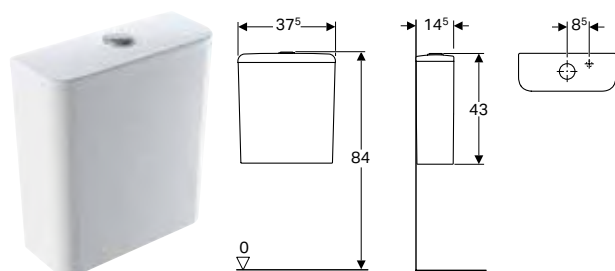

Scope of delivery

- Mechanism

Art. no.	Colour / surface	B [cm]	H [cm]	T [cm]
500.221.01.1	white	37.5	43	14.5

Can be combined with

- Geberit Smyle floor-standing WC for close-coupled exposed cistern, washdown, semi-shrouded, Rimfree → p. 616

Geberit Smyle Square exposed cistern, close-coupled, dual flush, bottom water supply connection

Application purposes

- For close-coupled installation

Technical data

Flush volume, factory setting	4 and 2.6 l
Flush volume large, adjustment range	4 / 6 l
Flush volume small, adjustment range	2.6 / 4 l
Product material	Vitreous china