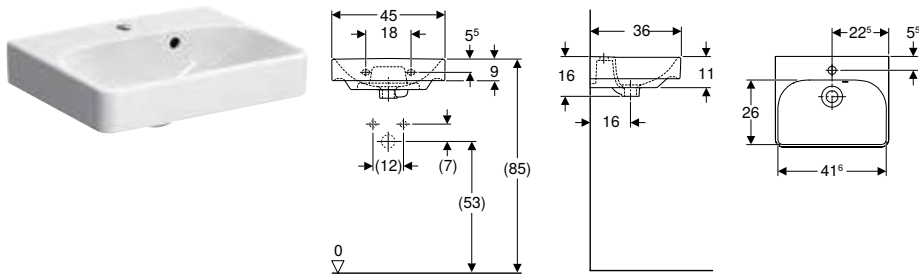

Handrinse basins

Geberit Smyle Square handrinse basin with asymmetrical overflow

Technical data

Product material	Vitreous china

Characteristics

- Can be installed with a washbasin cabinet
- Asymmetrical overflow

Art. no.	Colour / surface	Tap hole	Overflow	Cabinet width [cm]	H [cm]	T [cm]
B / width: 45 cm						
500.222.01.1	white	centred	visible	44.2	16	36

Can be combined with

- Geberit Smyle Square cabinet for handrinse basin, with one door → p. 600
- Geberit Smyle half pedestal for handrinse basins → p. 595
- Geberit Selnova Square full pedestal → p. 658

Accessories

- Geberit waste outlet, space-saving model, slim design, with external waste plug with push actuation → p. 924
- Geberit washbasin drain, space-saving model, slim design, with external waste plug with push actuation → p. 926
- Geberit bottle trap with dip tube for washbasin, horizontal outlet → p. 920
- Geberit bottle trap with dip tube for washbasin, space-saving model, horizontal outlet → p. 921
- Geberit fastening material for handrinse basin → p. 899