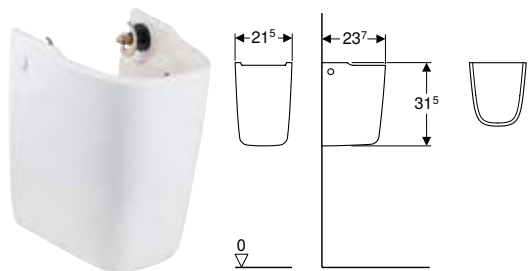

Can be combined with

- Geberit Smyle Square cabinet for double washbasin, with two drawers → p. 603
- Geberit Smyle half pedestal → p. 595

Accessories

- Geberit bottle trap with dip tube for washbasin, horizontal outlet → p. 920
- Geberit fastening material for washbasin → p. 899

Pedestals

Geberit Smyle half pedestal for handrinse basins

Application purposes

- For handrinse basins

Technical data

Product material	Vitreous china

Characteristics

- Easy fastening with Geberit fastening material Kerafix, for half pedestals

Scope of delivery

- Fastening material

Art. no.   Colour / surface

500.575.01.1   white

Can be combined with

- Geberit Smyle Square handrinse basin with asymmetrical overflow → p. 592