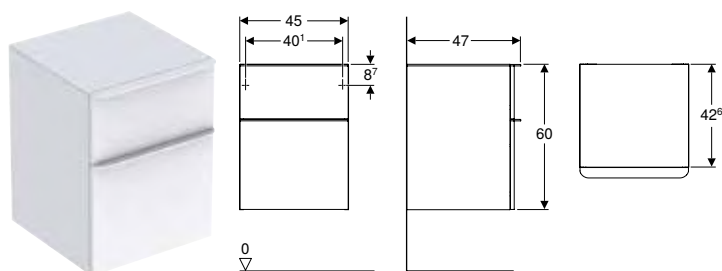

Geberit Smyle Square low cabinet with two drawers

Technical data

Product material	High-compressed three-layer chipboard

Scope of delivery

- Low cabinet
- Fastening material

Characteristics

- Wall-hung
- Can be connected with washbasin cabinet
- With two drawers
- Opening with handle
- Drawer with self-closing
- Moisture-resistant
- Drawer frame made of metal
- Cover plate made of glass
- Delivered preassembled

Art. no.	Colour / surface	B [cm]	H [cm]	T [cm]
500.357.00.1	Body and front: white / high-gloss coated Handle: white / matt powder-coated	45	60	47
500.357.JK.1	Body and front: lava / matt coated Handle: lava / matt powder-coated	45	60	47
500.357.JL.1	Body and front: sand grey / high-gloss coated Handle: sand grey / matt powder-coated	45	60	47
500.357.JR.1	Body and front: hickory / wood-textured melamine Handle: lava / matt powder-coated	45	60	47

Can be combined with

- Geberit Smyle Square cabinet for washbasin, with two drawers → p. 602
- Geberit Smyle Square cabinet for double washbasin, with two drawers → p. 603
- Geberit magnetic board with storage boxes → p. 516

Accessories

- Accessory overview – Geberit Smyle bathroom furniture → p. 597