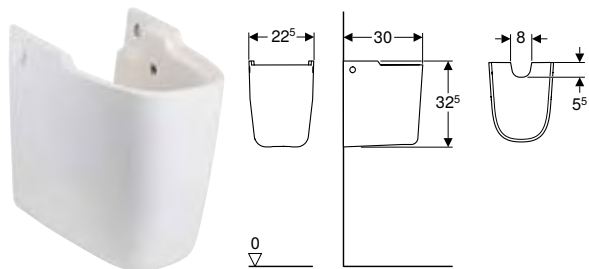

Pedestals

Geberit Smyle half pedestal for handrinse basins

Application purposes

- For handrinse basins

Technical data

Product material	Vitreous china
------------------	----------------

Characteristics

- Easy fastening with Geberit fastening material Kerafix, for half pedestals

Scope of delivery

- Fastening material

Art. no. Colour / surface

500.575.01.1 white

Can be combined with

- Geberit Smyle Square handrinse basin with asymmetrical overflow → p. 592

Geberit Smyle half pedestal

Application purposes

- For washbasins with a width of 55 cm or more

Technical data

Product material	Vitreous china
------------------	----------------

Scope of delivery

- Fastening material

Art. no. Colour / surface