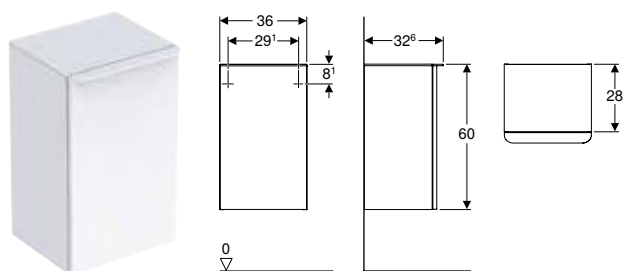

Geberit Smyle Square low cabinet with one door

Technical data

Product material	High-compressed three-layer chipboard

Scope of delivery

- Low cabinet
- Fastening material

Characteristics

- Wall-hung
- Can be connected with medium cabinet to form a tall cabinet
- With one door
- Opening with handle
- Door with soft closing
- With one movable shelf
- Moisture-resistant
- Cover plate made of glass
- Delivered preassembled

Art. no.	Colour / surface	B [cm]	H [cm]	T [cm]
Door: hinges left				
500.360.00.1	Body and front: white / high-gloss coated Handle: white / matt powder-coated	36	60	32.6
500.360.JK.1	Body and front: lava / matt coated Handle: lava / matt powder-coated	36	60	32.6
500.360.JL.1	Body and front: sand grey / high-gloss coated Handle: sand grey / matt powder-coated	36	60	32.6
500.360.JR.1	Body and front: hickory / wood-textured melamine Handle: lava / matt powder-coated	36	60	32.6
Door: hinges right				
500.359.00.1	Body and front: white / high-gloss coated Handle: white / matt powder-coated	36	60	32.6
500.359.JK.1	Body and front: lava / matt coated Handle: lava / matt powder-coated	36	60	32.6
500.359.JL.1	Body and front: sand grey / high-gloss coated Handle: sand grey / matt powder-coated	36	60	32.6
500.359.JR.1	Body and front: hickory / wood-textured melamine Handle: lava / matt powder-coated	36	60	32.6

Can be combined with

- Geberit Smyle Square medium cabinet with one door → p. 604

Accessories

- Accessory overview – Geberit Smyle bathroom furniture → p. 597