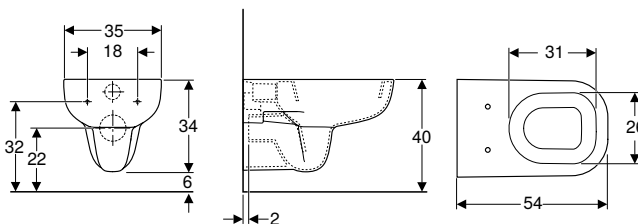

Geberit Smyle wall-hung WC, washdown

Application purposes

- For concealed cisterns
- For pressure flushing valves

Technical data

Product material	Vitreous china

Characteristics

- Wall-hung
- Washdown WC
- With flush rim
- Type 1, full flush volume 6 l, in accordance with EN 997

Art. no.	Colour / surface	B [cm]	H [cm]	T [cm]
500.211.01.1	white	35	34	54

To order additionally

- WC seat

Can be combined with

- Geberit Smyle WC seat → p. 618
- Geberit Smyle WC seat, angular edge → p. 617