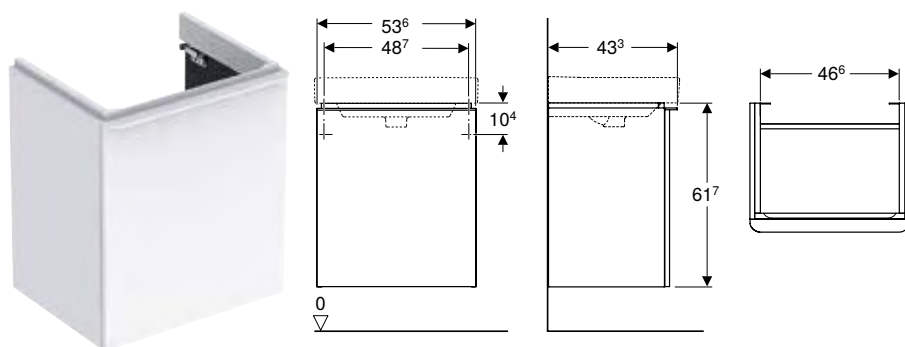

Geberit Smyle Square cabinet for washbasin, with one door

Technical data

Product material	High-compressed three-layer chipboard

Scope of delivery

- Cabinet for washbasin
- Fastening material

Characteristics

- Wall-hung
- With one door
- Opening with handle
- Door with soft closing
- With one movable shelf
- Moisture-resistant
- Delivered preassembled

Art. no.	Colour / surface	B	Washbasin width	H	T
		[cm]	[cm]	[cm]	[cm]
Door: hinges left					
500.366.00.1	Body and front: white / high-gloss coated Handle: white / matt powder-coated	53.6	55	61.7	43.3
500.366.JK.1	Body and front: lava / matt coated Handle: lava / matt powder-coated	53.6	55	61.7	43.3
500.366.JL.1	Body and front: sand grey / high-gloss coated Handle: sand grey / matt powder-coated	53.6	55	61.7	43.3
500.366.JR.1	Body and front: hickory / wood-textured melamine Handle: lava / matt powder-coated	53.6	55	61.7	43.3
Door: hinges right					
500.365.00.1	Body and front: white / high-gloss coated Handle: white / matt powder-coated	53.6	55	61.7	43.3
500.365.JK.1	Body and front: lava / matt coated Handle: lava / matt powder-coated	53.6	55	61.7	43.3
500.365.JL.1	Body and front: sand grey / high-gloss coated Handle: sand grey / matt powder-coated	53.6	55	61.7	43.3
500.365.JR.1	Body and front: hickory / wood-textured melamine Handle: lava / matt powder-coated	53.6	55	61.7	43.3

Can be combined with

- Geberit Smyle Square washbasin → p. 594
- Geberit Option Basic illuminated mirror, lighting on both sides → p. 752
- Geberit Option illuminated mirror, lighting at the top → p. 753

Accessories

- Accessory overview – Geberit Smyle bathroom furniture → p. 597