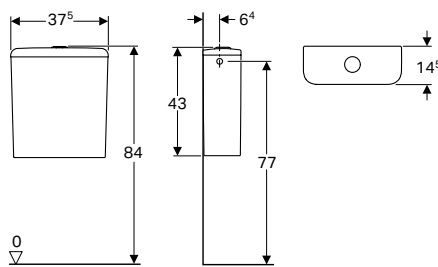

Exposed Cisterns

Exposed cisterns for WCs, made of sanitary ceramic

Geberit Smyle Square exposed cistern, close-coupled, dual flush, lateral water supply connection

Application purposes

- For close-coupled installation

Technical data

Flush volume, factory setting	6 and 3 l
Flush volume large, adjustment range	4 / 6 l
Flush volume small, adjustment range	2.6 / 4 l
Product material	Vitreous china

Characteristics

- Dual flush
- Water supply connection on the left/right

Scope of delivery

- Mechanism

Art. no.	Colour / surface	B [cm]	H [cm]	T [cm]
500.221.01.1	white	37.5	43	14.5

Can be combined with

- Geberit Smyle floor-standing WC for close-coupled exposed cistern, washdown, semi-shrouded, Rimfree → p. 616