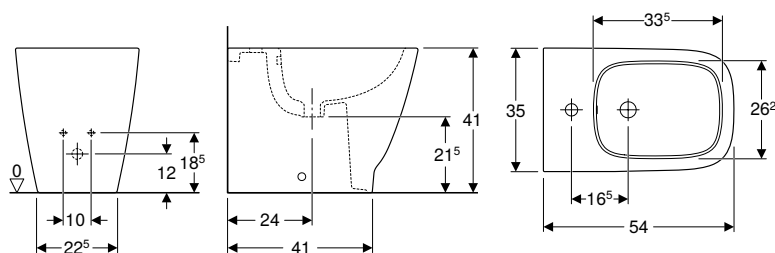

Floor-standing bidets

Geberit Smyle Square floor-standing bidet, back-to-wall, shrouded

Technical data

Product material	Vitreous china

Scope of delivery

- Fastening material

Characteristics

- Floor-standing
- Back-to-wall
- Hidden water supply connection
- Shrouded
- Hidden fastening

Art. no.	Colour / surface	Overflow	B [cm]	H [cm]	T [cm]
500.841.00.1	white	visible	35	34.5	54