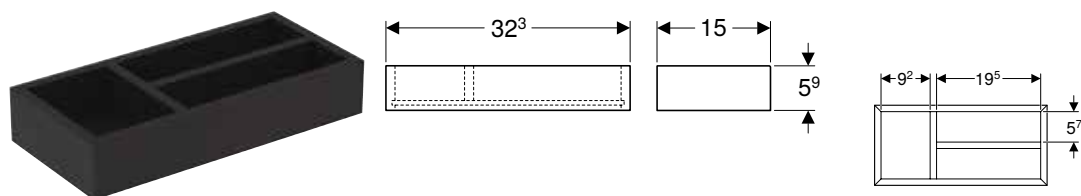

Geberit drawer insert, T-partition, for top drawer

Technical data

Product material	High-compressed three-layer chipboard

Scope of delivery

- Drawer insert

Characteristics

- T-partition

Art. no.	Colour / surface	B [cm]	H [cm]	T [cm]
500.678.00.1	lava / textured melamine	32.3	5.9	15