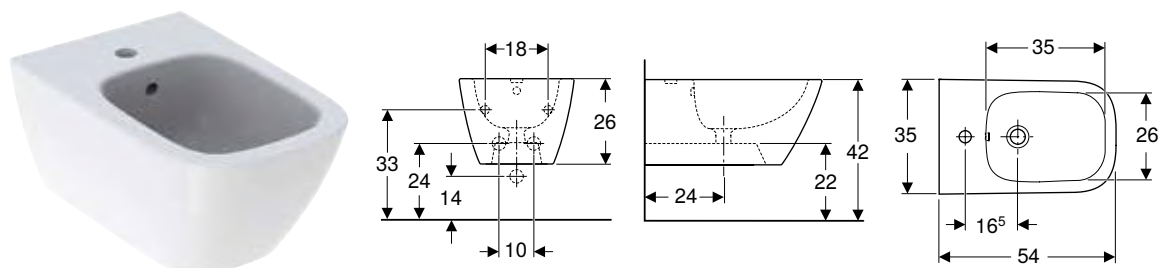

Bidets

Wall-hung bidets

Geberit Smyle Square wall-hung bidet, shrouded

Application purposes

- For single-hole taps with flexible hoses

Technical data

Product material	Vitreous china

Characteristics

- Wall-hung
- Hidden water supply connection
- Easy fastening with Geberit bidet wall fixing type EFF2
- Shrouded
- Hidden fastening

Scope of delivery

- Fastening material

Art. no.	Colour / surface	Overflow	B [cm]	H [cm]	T [cm]
500.209.01.1	white	visible	35	26	54