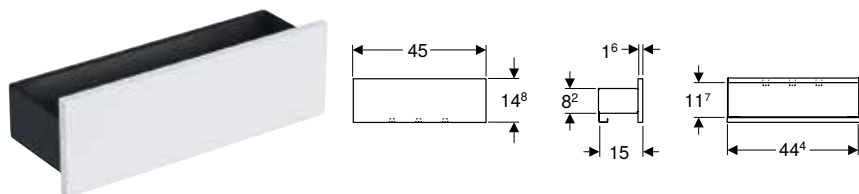

Can be combined with

- Geberit Smyle Square medium cabinet with one door → p. 604

Accessories

- Accessory overview – Geberit Smyle bathroom furniture → p. 597

Additional furniture

Geberit Smyle Square wall shelf