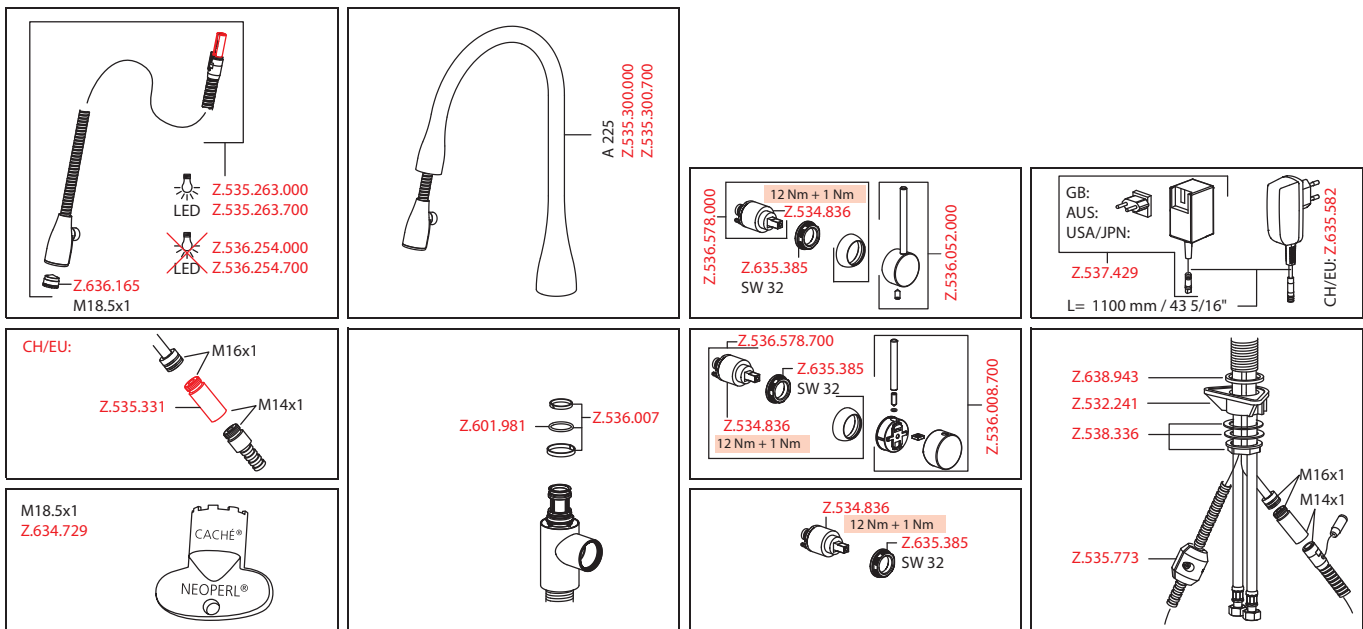

Lever mixer ■ Kitchen ■ with LEDShine

Lever mixer

- Lever installation possible on the right or left side
- TouchProtect - anti-scald protection thanks to the "double skin" principle
- Pull-out aerator covered
  - Neoperl® Caché®
  - integrated ON/OFF push-button with automatic shut-off after 45 minutes
  - up to 600 mm pull-out length
  - hose surface to fit faucet surface
- Hose guide, swivelling 320°
- EasyLock - a pull-out spray that easily slides back into place
- OptimalSpace - ample space for washing or working
- KWC cartridge M 35
  - with ceramic discs
  - flow rate and temperature continuously variable
- Flexible connection hoses 3/8"
- Fastening by means of threaded sleeve M33 x 1.5
- Mounting hole size ø35 mm
- Scope of delivery:
  - Mains receiver 100-240 V / operating voltage 6.75 V / cable length 1100 mm

Flow rate 10 l/min (3 bar)
Acoustic group I