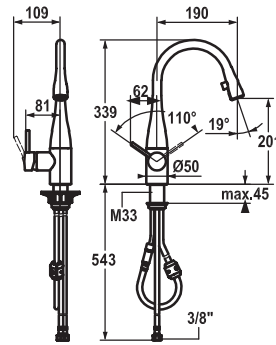

FUN	KWC-No.
115.0307.892	10.111.102.000FL
all chrome, A 190, flexible connection hoses	
115.0307.893	10.111.102.700FL
stainless steel, A 190, flexible connection hoses	

Lever mixer ■ Kitchen

Lever mixer

- Lever installation possible on the right or left side
- TouchProtect - anti-scald protection thanks to the "double skin" principle
- Pull-out aerator covered
  - Neoperl® Caché®
  - up to 600 mm pull-out length
  - hose surface to fit faucet surface
- Hose guide, swivelling 320°
- EasyLock - a pull-out spray that easily slides back into place
- KWC cartridge M 35
  - with ceramic discs
  - flow rate and temperature continuously variable
- Flexible connection hoses 3/8"
- Fastening by means of threaded sleeve M33 x 1.5
- Mounting hole size ø35 mm

Flow rate 11 l/min (3 bar)
Acoustic group I

Z.535.263.000 LED Z.535.263.700 Z.536.165 M18.5x1 Z.536.254.000 LED Z.536.254.700	A 190 Z.535.583.000 Z.535.583.700	Z.635.385 SW 32 Z.534.836 12 Nm + 1 Nm Z.536.578.000 Z.536.052.000
CH/EU: M16x1 M14x1 M12x1 Z.535.331 Z.536.228	Z.601.981 Z.536.007	Z.536.578.700 Z.635.385 SW 32 Z.534.836 12 Nm + 1 Nm Z.536.008.700
M18.5x1 Z.634.729 CACHE® NEOPERL®	Z.534.836 12 Nm + 1 Nm Z.635.385 SW 32	Z.638.943 Z.532.241 Z.538.336 Z.535.773 Z.536.228 M16x1 M14x1 M12x1