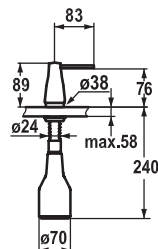

Flow rate 10 l/min (3 bar)
Acoustic group I

<p>Z.535.263.000 LED Z.636.165 M18.5x1</p>	<p>A 225 Z.535.300.000 Z.535.300.150 Z.535.300.700 Z.535.300.151</p>	<p>CH/EU: Z.635.582 L= 1100 mm / 31 1/2"</p>
<p>CH/EU: Z.535.331 M16x1 M14x1</p>	<p>Z.601.981 Z.536.007</p>	<p>Z.536.578.150 Z.536.578.151 Z.634.612.150 Z.634.612.151 Z.534.836 12 Nm + 1 Nm Z.536.052.150 Z.536.052.151</p>
<p>M18.5x1 Z.634.729 CACHE® NEOPERL®</p>	<p>Z.534.836 12 Nm + 1 Nm Z.635.385 SW 32</p>	<p>Z.638.943 Z.532.241 Z.538.336 M16x1 M14x1 Z.535.773</p>

FUN	KWC-No.
119.0307.870 all chrome	Z.536.063.000
119.0307.901 stainless steel	Z.536.063.700

Soap dispenser KWC EVE

- Easily refillable from top without disassembly
- Mounting hole size $\varnothing 26$ mm
- Scope of delivery:
 - Pump
 - Soap container, filling capacity 350 ml Z.635.713
- To be ordered separately (optional or if necessary):
 - Escutcheon Z.536.291.000 or Z.536.292.700

FUN	KWC-No.
119.0308.349 black chrome-plated	Z.536.063.151

Soap dispenser KWC EVE

- Easily refillable from top without disassembly
- Mounting hole size $\varnothing 26$ mm
- Scope of delivery:
 - Pump
 - Soap container, filling capacity 350 ml Z.635.713
- To be ordered separately (optional or if necessary):
 - Escutcheon Z.536.291.000 or Z.536.292.700

FUN	KWC-No.
119.0308.348 glacier white	Z.536.063.150

Soap dispenser KWC EVE

- Easily refillable from top without disassembly
- Mounting hole size $\varnothing 26$ mm
- Scope of delivery:
 - Pump
 - Soap container, filling capacity 350 ml Z.635.713
- To be ordered separately (optional or if necessary):
 - Escutcheon Z.536.291.000 or Z.536.292.700