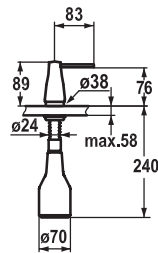

FUN	KWC-No.
115.0308.204	10.121.103.151FL
black chrome-plated, A 225, flexible connection hoses, mains receiver	

Lever mixer ■ Kitchen ■ with LEDShine

Lever mixer

- Lever installation possible on the right or left side
- TouchProtect - anti-scald protection thanks to the "double skin" principle
- Pull-out aerator covered
 - Neoperl® Caché®
 - integrated ON/OFF push-button with automatic shut-off after 45 minutes
 - up to 600 mm pull-out length
- Hose guide, swivelling 320°
- EasyLock - a pull-out spray that easily slides back into place
- OptimalSpace - ample space for washing or working
- KWC cartridge M 35
 - with ceramic discs
 - flow rate and temperature continuously variable
- Flexible connection hoses 3/8"
- Fastening by means of threaded sleeve M33 x 1.5
- Mounting hole size ø35 mm
- Scope of delivery:
 - Mains receiver 100-240 V / operating voltage 6.75 V / cable length 1100 mm

Flow rate 10 l/min (3 bar)
Acoustic group I

<p>Z.535.263.000 LED Z.636.165 M18.5x1</p>	<p>A 225 Z.535.300.000 Z.535.300.150 Z.535.300.700 Z.535.300.151</p>	<p>CH/EU: Z.635.582 L= 1100 mm / 31 1/2"</p>
<p>CH/EU: Z.535.331 M16x1 M14x1</p>	<p>Z.601.981 Z.536.007</p>	<p>Z.536.578.150 Z.536.578.151 Z.634.612.150 Z.634.612.151 Z.534.836 12 Nm + 1 Nm Z.536.052.150 Z.536.052.151</p>
<p>M18.5x1 Z.634.729 CACHE® NEOPERL®</p>	<p>Z.534.836 12 Nm + 1 Nm Z.635.385 SW 32</p>	<p>Z.638.943 Z.532.241 Z.538.336 M16x1 M14x1 Z.535.773</p>

FUN	KWC-No.
119.0307.870 all chrome	Z.536.063.000
119.0307.901 stainless steel	Z.536.063.700

Soap dispenser KWC EVE

- Easily refillable from top without disassembly
- Mounting hole size $\varnothing 26$ mm
- Scope of delivery:
 - Pump
 - Soap container, filling capacity 350 ml Z.635.713
- To be ordered separately (optional or if necessary):
 - Escutcheon Z.536.291.000 or Z.536.292.700