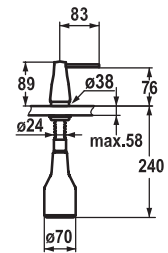

Flow rate 10 l/min (3 bar)
Acoustic group I

<p>Z.535.263.000 LED Z.636.165 M18.5x1</p>	<p>A 225 Z.535.300.000 Z.535.300.150 Z.535.300.700 Z.535.300.151</p>	<p>CH/EU: Z.635.582 L= 1100 mm / 31 1/2"</p>
<p>CH/EU: Z.535.331 M16x1 M14x1</p>	<p>Z.601.981 Z.536.007</p>	<p>Z.536.578.150 Z.536.578.151 Z.634.612.150 Z.634.612.151 Z.534.836 12 Nm + 1 Nm Z.536.052.150 Z.536.052.151</p>
<p>M18.5x1 Z.634.729 CACHE® NEOPERL®</p>	<p>Z.534.836 12 Nm + 1 Nm Z.635.385 SW 32</p>	<p>Z.638.943 Z.532.241 Z.538.336 M16x1 M14x1 Z.535.773</p>

FUN	KWC-No.
119.0307.870 all chrome	Z.536.063.000
119.0307.901 stainless steel	Z.536.063.700

Soap dispenser KWC EVE

- Easily refillable from top without disassembly
- Mounting hole size $\varnothing 26$ mm
- Scope of delivery:
 - Pump
 - Soap container, filling capacity 350 ml Z.635.713
- To be ordered separately (optional or if necessary):
 - Escutcheon Z.536.291.000 or Z.536.292.700

FUN	KWC-No.
119.0308.349 black chrome-plated	Z.536.063.151

Soap dispenser KWC EVE

- Easily refillable from top without disassembly
- Mounting hole size $\varnothing 26$ mm
- Scope of delivery:
 - Pump
 - Soap container, filling capacity 350 ml Z.635.713
- To be ordered separately (optional or if necessary):
 - Escutcheon Z.536.291.000 or Z.536.292.700

FUN	KWC-No.
119.0308.348 glacier white	Z.536.063.150

Soap dispenser KWC EVE

- Easily refillable from top without disassembly
- Mounting hole size $\varnothing 26$ mm
- Scope of delivery:
 - Pump
 - Soap container, filling capacity 350 ml Z.635.713
- To be ordered separately (optional or if necessary):
 - Escutcheon Z.536.291.000 or Z.536.292.700