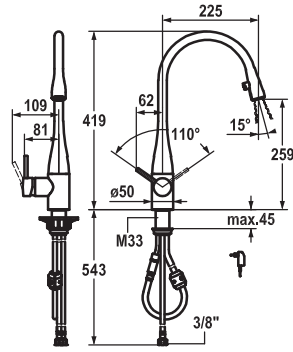

FUN	KWC-No.
115.0308.204	10.121.103.151FL
black chrome-plated, A 225, flexible connection hoses, mains receiver	

Lever mixer ■ Kitchen ■ with LEDShine

Lever mixer

- Lever installation possible on the right or left side
- TouchProtect - anti-scald protection thanks to the "double skin" principle
- Pull-out aerator covered
  - Neoperl® Caché®
  - integrated ON/OFF push-button with automatic shut-off after 45 minutes
  - up to 600 mm pull-out length
- Hose guide, swivelling 320°
- EasyLock - a pull-out spray that easily slides back into place
- OptimalSpace - ample space for washing or working
- KWC cartridge M 35
  - with ceramic discs
  - flow rate and temperature continuously variable
- Flexible connection hoses 3/8"
- Fastening by means of threaded sleeve M33 x 1.5
- Mounting hole size ø35 mm
- Scope of delivery:
  - Mains receiver 100-240 V / operating voltage 6.75 V / cable length 1100 mm

Flow rate 10 l/min (3 bar)
Acoustic group I

Z.535.263.000 LED Z.636.165 M18.5x1	A 225 Z.535.300.000 Z.535.300.150 Z.535.300.700 Z.535.300.151	CH/EU: Z.635.582 L= 1100 mm / 31 1/2"
CH/EU: Z.535.331 M16x1 M14x1	Z.601.981 Z.536.007	Z.536.578.150 Z.536.578.151 Z.634.612.150 Z.634.612.151 Z.534.836 12 Nm + 1 Nm Z.536.052.150 Z.536.052.151
M18.5x1 Z.634.729 CACHE® NEOPERL®	Z.534.836 12 Nm + 1 Nm Z.635.385 SW 32	Z.638.943 Z.532.241 Z.538.336 M16x1 M14x1 Z.535.773