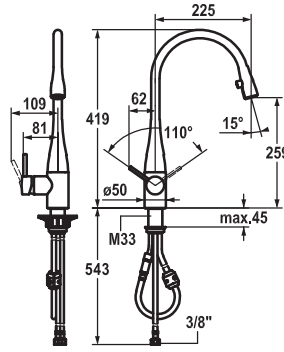

FUN	KWC-No.
115.0308.181	10.111.103.000FL
all chrome, A 225, flexible connection hoses	
115.0308.183	10.111.103.700FL
stainless steel, A 225, flexible connection hoses	

Lever mixer ■ Kitchen

Lever mixer

- Lever installation possible on the right or left side
- TouchProtect - anti-scald protection thanks to the "double skin" principle
- Pull-out aerator covered
  - Neoperl® Caché®
  - up to 600 mm pull-out length
  - hose surface to fit faucet surface
- Hose guide, swivelling 320°
- EasyLock - a pull-out spray that easily slides back into place
- OptimalSpace - ample space for washing or working
- KWC cartridge M 35
  - with ceramic discs
  - flow rate and temperature continuously variable
- Flexible connection hoses 3/8"
- Fastening by means of threaded sleeve M33 x 1.5
- Mounting hole size ø35 mm

Flow rate 11 l/min (3 bar)
Acoustic group I

Z.636.165 M18.5x1 Z.535.263.000 LED Z.535.263.700 Z.536.254.000 Z.536.254.700	A 225 Z.535.300.000 Z.535.300.700	Z.536.578.000 12 Nm + 1 Nm Z.534.836 Z.635.385 SW 32 Z.536.052.000
CH/EU: M16x1 M14x1 M12x1 Z.535.331 Z.536.228	Z.601.981 Z.536.007	Z.536.578.700 Z.635.385 SW 32 Z.534.836 12 Nm + 1 Nm Z.536.008.700
M18.5x1 Z.634.729 CACHE® NEOPERL®		Z.534.836 12 Nm + 1 Nm Z.635.385 SW 32
Z.638.943 Z.532.241 Z.538.336 M16x1 M14x1 M12x1 Z.535.773 Z.536.228