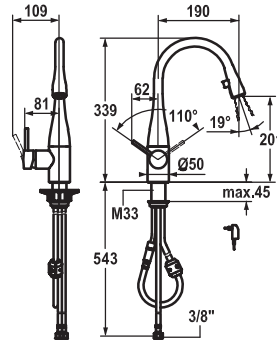

FUN	KWC-No.
115.0307.894	10.121.102.000FL
all chrome, A 190, flexible connection hoses, mains receiver	
115.0307.869	10.121.102.700FL
stainless steel, A 190, flexible connection hoses, mains receiver	

Lever mixer ■ Kitchen ■ with LEDShine

Lever mixer

- Lever installation possible on the right or left side
- TouchProtect - anti-scald protection thanks to the "double skin" principle
- Pull-out aerator covered
  - Neoperl® Caché®
  - integrated ON/OFF push-button with automatic shut-off after 45 minutes
  - up to 600 mm pull-out length
  - hose surface to fit faucet surface
- Hose guide, swivelling 320°
- EasyLock - a pull-out spray that easily slides back into place
- KWC cartridge M 35
  - with ceramic discs
  - flow rate and temperature continuously variable
- Flexible connection hoses 3/8"
- Fastening by means of threaded sleeve M33 x 1.5
- Mounting hole size ø35 mm
- Scope of delivery:
  - Mains receiver 100-240 V / operating voltage 6.75 V / cable length 1100 mm

Flow rate 10 l/min (3 bar)
Acoustic group I

Z.535.263.000 LED Z.535.263.700 Z.536.165 M18.5x1 Z.536.254.000 LED Z.536.254.700	A 190 Z.535.583.000 Z.535.583.700	Z.536.578.000 12 Nm + 1 Nm Z.534.836 Z.635.385 SW 32 Z.536.052.000	GB: AUS: USA/JPN: Z.537.429 L = 1100 mm / 43 5/16" CH/EU: Z.635.582
CH/EU: M16x1 Z.535.331 M14x1	Z.601.981 Z.536.007	Z.536.578.700 Z.635.385 SW 32 Z.534.836 12 Nm + 1 Nm Z.536.008.700	Z.638.943 Z.532.241 Z.538.336
M18.5x1 Z.634.729 CACHE® NEOPERL®	Z.534.836 12 Nm + 1 Nm Z.635.385 SW 32	Z.535.773 M16x1 M14x1