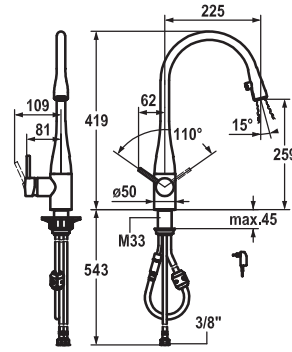

FUN	KWC-No.
115.0308.180	10.121.103.000FL
all chrome, A 225, flexible connection hoses, mains receiver	
115.0308.182	10.121.103.700FL
stainless steel, A 225, flexible connection hoses, mains receiver	

Lever mixer ■ Kitchen ■ with LEDShine

Lever mixer

- Lever installation possible on the right or left side
- TouchProtect - anti-scald protection thanks to the "double skin" principle
- Pull-out aerator covered
 - Neoperl® Caché®
 - integrated ON/OFF push-button with automatic shut-off after 45 minutes
 - up to 600 mm pull-out length
 - hose surface to fit faucet surface
- Hose guide, swivelling 320°
- EasyLock - a pull-out spray that easily slides back into place
- OptimalSpace - ample space for washing or working
- KWC cartridge M 35
 - with ceramic discs
 - flow rate and temperature continuously variable
- Flexible connection hoses 3/8"
- Fastening by means of threaded sleeve M33 x 1.5
- Mounting hole size ø35 mm
- Scope of delivery:
 - Mains receiver 100-240 V / operating voltage 6.75 V / cable length 1100 mm

Flow rate 10 l/min (3 bar)
Acoustic group I

FUN	KWC-No.
115.0308.203	10.121.103.150FL
glacier white, A 225, flexible connection hoses, mains receiver	

Lever mixer ■ Kitchen ■ with LEDShine

Lever mixer

- Lever installation possible on the right or left side
- TouchProtect - anti-scald protection thanks to the "double skin" principle
- Pull-out aerator covered
 - Neoperl® Caché®
 - integrated ON/OFF push-button with automatic shut-off after 45 minutes
 - up to 600 mm pull-out length
- Hose guide, swivelling 320°
- EasyLock - a pull-out spray that easily slides back into place
- OptimalSpace - ample space for washing or working
- KWC cartridge M 35
 - with ceramic discs
 - flow rate and temperature continuously variable
- Flexible connection hoses 3/8"
- Fastening by means of threaded sleeve M33 x 1.5
- Mounting hole size ø35 mm
- Scope of delivery:
 - Mains receiver 100-240 V / operating voltage 6.75 V / cable length 1100 mm