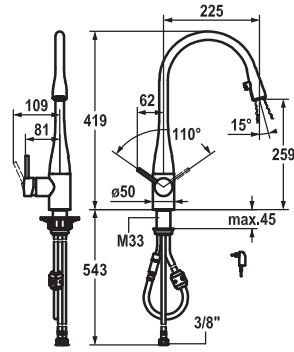

FUN	KWC-No.
115.0308.180	10.121.103.000FL
all chrome, A 225, flexible connection hoses, mains receiver	
115.0308.182	10.121.103.700FL
stainless steel, A 225, flexible connection hoses, mains receiver	

Lever mixer ■ Kitchen ■ with LEDShine

Lever mixer

- Lever installation possible on the right or left side
- TouchProtect - anti-scald protection thanks to the "double skin" principle
- Pull-out aerator covered
  - Neoperl® Caché®
  - integrated ON/OFF push-button with automatic shut-off after 45 minutes
  - up to 600 mm pull-out length
  - hose surface to fit faucet surface
- Hose guide, swivelling 320°
- EasyLock - a pull-out spray that easily slides back into place
- OptimalSpace - ample space for washing or working
- KWC cartridge M 35
  - with ceramic discs
  - flow rate and temperature continuously variable
- Flexible connection hoses 3/8"
- Fastening by means of threaded sleeve M33 x 1.5
- Mounting hole size ø35 mm
- Scope of delivery:
  - Mains receiver 100-240 V / operating voltage 6.75 V / cable length 1100 mm

Flow rate 10 l/min (3 bar)
Acoustic group I