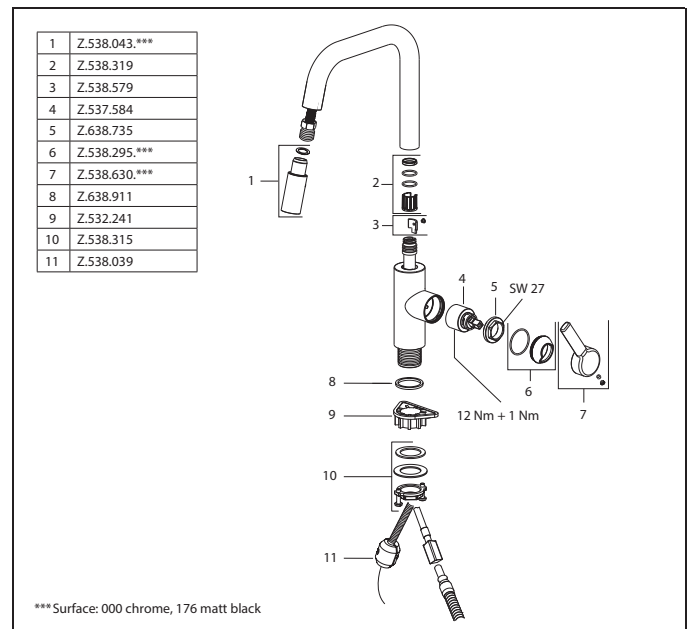

**FUN** KWC-No. **115.0603.257** 10.441.004.000FL  
all chrome, A 215, flexible connection hoses

**Lever mixer ■ Kitchen**

Lever mixer

- Lever installation only possible on the right side
  - Child safety: cold water flow in lever position towards the front
- gap between wall and centre of mounting hole min. 25 mm
- SwivelStop - swivel spout 360°, limitable to 150°
  - Neoperl® Caché®
- KWC cartridge M 35 S
  - with ceramic discs
  - flow rate and temperature continuously variable
- Flexible connection hoses 3/8"
- QuickInstallation - Fastening via threaded connection with locking screws
- Mounting hole size ø35 mm

Flow rate 12 l/min (3 bar)  
Acoustic group I

**Lever mixer ■ Kitchen**

Lever mixer

- Lever installation only possible on the right side
  - Child safety: cold water flow in lever position towards the front
- gap between wall and centre of mounting hole min. 25 mm
- TouchProtect - anti-scald protection thanks to the "double skin" principle
- Pull-out spray
  - Neoperl® Cascade®
  - PowerClean - needle spray mode, with automatic diverter reset
  - up to 400 mm pull-out length
  - black fabric hose
- QuickConnect - Simple hose connection system
- SwivelStop - hose guide, swivelling 360°, limitable to 150°
- KWC cartridge M 35 S
  - with ceramic discs
  - flow rate and temperature continuously variable
- Flexible connection hoses 3/8"
- QuickInstallation - Fastening via threaded connection with locking screws
- Mounting hole size ø35 mm

Flow rate normal spray 8 l/min (3 bar)  
Flow rate needle spray 8 l/min (3 bar)  
Acoustic group I

FUN KWC-No.  
**115.0605.194** 10.441.023.176FL  
 matt black, A 225, flexible connection hoses

**Lever mixer ■ Kitchen**

Lever mixer

- Swivel spout 160°
  - Neoperl® Cascade®
- KWC cartridge M 35
  - with ceramic discs
  - flow rate and temperature continuously variable
- Flexible connection hoses 3/8"
- Fastening by means of threaded sleeve M33 x 1.5
- Mounting hole size ø35 mm