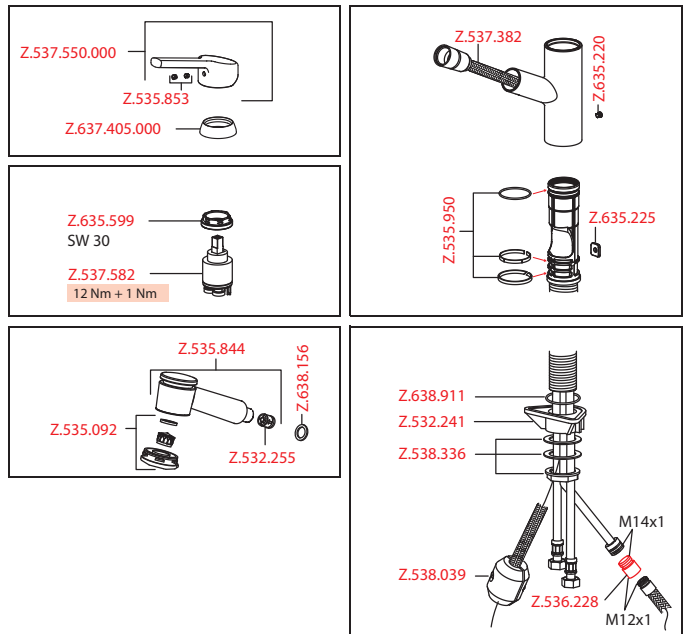

Lever mixer ■ Kitchen

Lever mixer

- TouchProtect - anti-scald protection thanks to the "double skin" principle
- Pull-out spray
  - SprayClean - easy to clean and actively prevents limescale buildup
  - up to 600 mm pull-out length
  - PowerClean - needle spray mode, with automatic diverter reset
  - QuickConnect - Simple hose connection system
- Hose guide, swivelling 130°
- EasyLock - a pull-out spray that easily slides back into place
- KWC cartridge M 35
  - with ceramic discs
  - flow rate and temperature continuously variable
- Flexible connection hoses 3/8"
- Fastening by means of threaded sleeve M33 x 1.5
- Mounting hole size ø35 mm

Flow rate normal spray 10 l/min (3 bar)
Flow rate needle spray 10 l/min (3 bar)
Acoustic group II