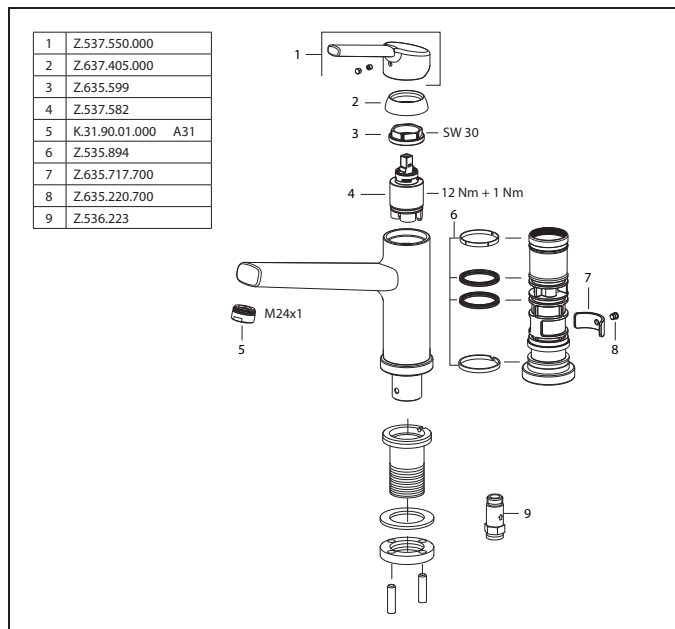

Lever mixer ■ Kitchen ■ detachable

Lever mixer

- Detachable for installation below windows - detached 55 mm
- TouchProtect - anti-scald protection thanks to the "double skin" principle
- Pull-out spray
  - SprayClean - easy to clean and actively prevents limescale buildup
  - up to 600 mm pull-out length
  - PowerClean - needle spray mode, with automatic diverter reset
- Hose guide, swivelling 130°
- EasyLock - a pull-out spray that easily slides back into place
- KWC cartridge M 35
  - with ceramic discs
  - flow rate and temperature continuously variable
- Flexible connection hoses 3/8"
- Fastening by means of threaded sleeve M35 x 1.5 (preassembled socket)
- Mounting hole size ø35 - 37 mm

Flow rate 12 l/min (3 bar)
Acoustic group I