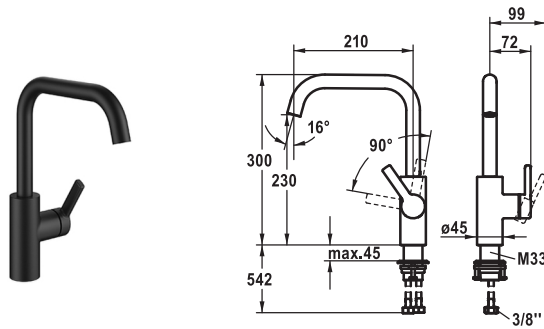

FUN KWC-No. **115.0603.256** 10.441.013.176FL
matt black, A 210, flexible connection hoses