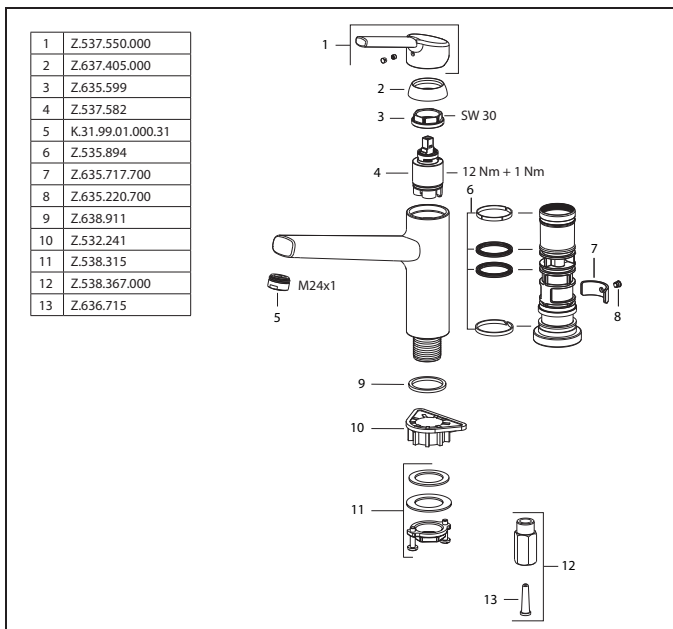

Lever mixer ■ Kitchen ■ Low pressure

Lever mixer

- TouchProtect - anti-scald protection thanks to the "double skin" principle
- Intrinsically safe against backflow
- Pull-out spray
  - SprayClean - easy to clean and actively prevents limescale buildup
  - up to 600 mm pull-out length
  - PowerClean - needle spray mode, with automatic diverter reset
- Hose guide, swivelling 130°
- EasyLock - a pull-out spray that easily slides back into place
- KWC cartridge M 35
  - with ceramic discs
  - flow rate and temperature continuously variable
- Flexible connection hoses 3/8"
- QuickInstallation - Fastening via threaded connection with locking screws
- Mounting hole size ø35 mm

Flow rate 6 l/min (3 bar)

Acoustic group I