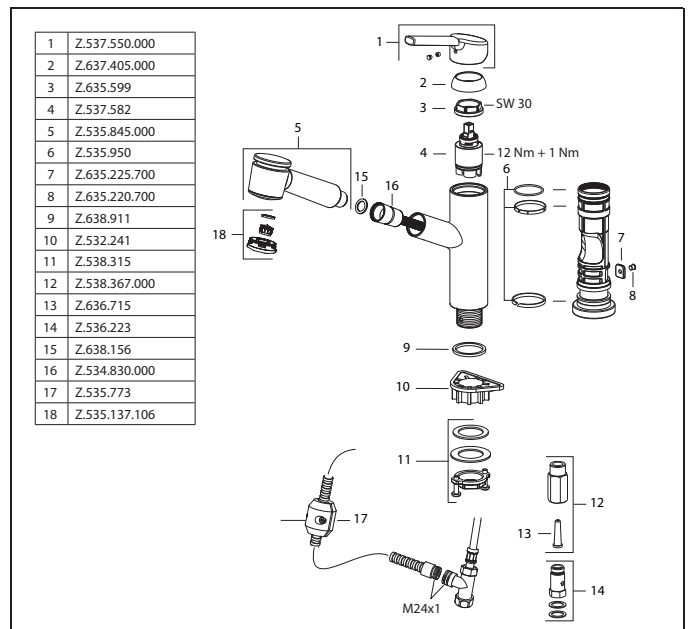

Flow rate 6 l/min (3 bar)

Acoustic group I

Flow rate normal spray 7 l/min (3 bar)

Flow rate needle spray 7 l/min (3 bar)

Acoustic group I

**FUN** KWC-No. **115.0603.255** 10.441.013.000FL  
all chrome, A 210, flexible connection hoses

**FUN** KWC-No. **115.0603.257** 10.441.004.000FL  
all chrome, A 215, flexible connection hoses

**Lever mixer ■ Kitchen**

Lever mixer

- Lever installation only possible on the right side
  - Child safety: cold water flow in lever position towards the front
- gap between wall and centre of mounting hole min. 25 mm
- SwivelStop - swivel spout 360°, limitable to 150°
  - Neoperl® Caché®
- KWC cartridge M 35 S
  - with ceramic discs
  - flow rate and temperature continuously variable
- Flexible connection hoses 3/8"
- QuickInstallation - Fastening via threaded connection with locking screws
- Mounting hole size ø35 mm

Flow rate 12 l/min (3 bar)  
Acoustic group I

**Lever mixer ■ Kitchen**

Lever mixer

- Lever installation only possible on the right side
  - Child safety: cold water flow in lever position towards the front
- gap between wall and centre of mounting hole min. 25 mm
- TouchProtect - anti-scald protection thanks to the "double skin" principle
- Pull-out spray
  - Neoperl® Cascade®
  - PowerClean - needle spray mode, with automatic diverter reset
  - up to 400 mm pull-out length
  - black fabric hose
- QuickConnect - Simple hose connection system
- SwivelStop - hose guide, swivelling 360°, limitable to 150°
- KWC cartridge M 35 S
  - with ceramic discs
  - flow rate and temperature continuously variable
- Flexible connection hoses 3/8"
- QuickInstallation - Fastening via threaded connection with locking screws
- Mounting hole size ø35 mm