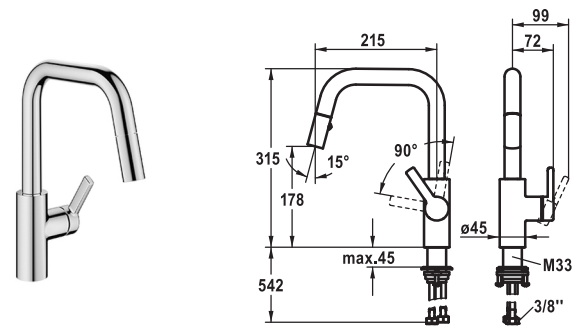

FUN

KWC-No.

**115.0603.292**

10.445.033.000FL

all chrome, A 220, flexible connection hoses

**Lever mixer ■ Kitchen ■ Low pressure**

Lever mixer

- Swivel spout 160°
  - Neoperl® Cascade®
- KWC cartridge M 35
  - with ceramic discs
  - flow rate and temperature continuously variable
- Flexible connection hoses 3/8"
- QuickInstallation - Fastening via threaded connection with locking screws
- Mounting hole size ø35 mm

**FUN** KWC-No. **115.0603.257** 10.441.004.000FL  
all chrome, A 215, flexible connection hoses

**Lever mixer ■ Kitchen**

Lever mixer

- Lever installation only possible on the right side
  - Child safety: cold water flow in lever position towards the front
- gap between wall and centre of mounting hole min. 25 mm
- SwivelStop - swivel spout 360°, limitable to 150°
  - Neoperl® Caché®
- KWC cartridge M 35 S
  - with ceramic discs
  - flow rate and temperature continuously variable
- Flexible connection hoses 3/8"
- QuickInstallation - Fastening via threaded connection with locking screws
- Mounting hole size ø35 mm

Flow rate 12 l/min (3 bar)  
Acoustic group I

**Lever mixer ■ Kitchen**

Lever mixer

- Lever installation only possible on the right side
  - Child safety: cold water flow in lever position towards the front
- gap between wall and centre of mounting hole min. 25 mm
- TouchProtect - anti-scald protection thanks to the "double skin" principle
- Pull-out spray
  - Neoperl® Cascade®
  - PowerClean - needle spray mode, with automatic diverter reset
  - up to 400 mm pull-out length
  - black fabric hose
- QuickConnect - Simple hose connection system
- SwivelStop - hose guide, swivelling 360°, limitable to 150°
- KWC cartridge M 35 S
  - with ceramic discs
  - flow rate and temperature continuously variable
- Flexible connection hoses 3/8"
- QuickInstallation - Fastening via threaded connection with locking screws
- Mounting hole size ø35 mm