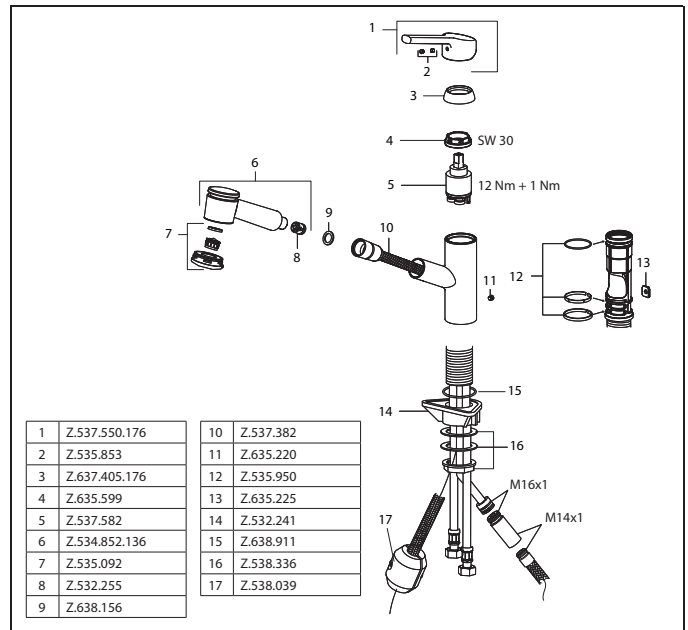

Lever mixer ■ Kitchen

Lever mixer

- TouchProtect - anti-scald protection thanks to the "double skin" principle
- Pull-out spray
  - SprayClean - easy to clean and actively prevents limescale buildup
  - up to 600 mm pull-out length
  - SprayLock - lockable jet spray
  - PowerClean - needle spray mode, with automatic diverter reset
  - QuickConnect - Simple hose connection system
- Hose guide, swivelling 130°
- EasyLock - a pull-out spray that easily slides back into place
- KWC cartridge M 35
  - with ceramic discs
  - flow rate and temperature continuously variable
- Flexible connection hoses 3/8"
- Fastening by means of threaded sleeve M33 x 1.5
- Mounting hole size ø35 mm

Flow rate normal spray 10 l/min (3 bar)
Flow rate needle spray 10 l/min (3 bar)
Acoustic group I