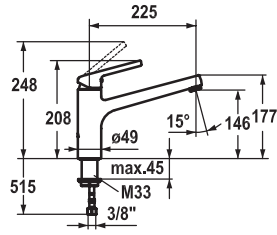

FUN KWC-No.
115.0605.194 10.441.023.176FL
matt black, A 225, flexible connection hoses

Lever mixer ■ Kitchen

Lever mixer

- Swivel spout 160°
  - Neoperl® Cascade®
- KWC cartridge M 35
  - with ceramic discs
  - flow rate and temperature continuously variable
- Flexible connection hoses 3/8"
- Fastening by means of threaded sleeve M33 x 1.5
- Mounting hole size ø35 mm

Flow rate normal spray 11 l/min (3 bar)
Flow rate 12 l/min (3 bar)
Acoustic group I

FUN KWC-No.
115.0605.197 10.441.033.176FL
matt black, A 220, flexible connection hoses

Lever mixer ■ Kitchen

Lever mixer

- TouchProtect - anti-scald protection thanks to the "double skin" principle
- Pull-out spray
  - SprayClean - easy to clean and actively prevents limescale buildup
  - up to 600 mm pull-out length
  - SprayLock - lockable jet spray
  - PowerClean - needle spray mode, with automatic diverter reset
  - QuickConnect - Simple hose connection system
- Hose guide, swivelling 130°
- EasyLock - a pull-out spray that easily slides back into place
- KWC cartridge M 35
  - with ceramic discs
  - flow rate and temperature continuously variable
- Flexible connection hoses 3/8"
- Fastening by means of threaded sleeve M33 x 1.5
- Mounting hole size ø35 mm

Flow rate normal spray 10 l/min (3 bar)
Flow rate needle spray 10 l/min (3 bar)
Acoustic group I