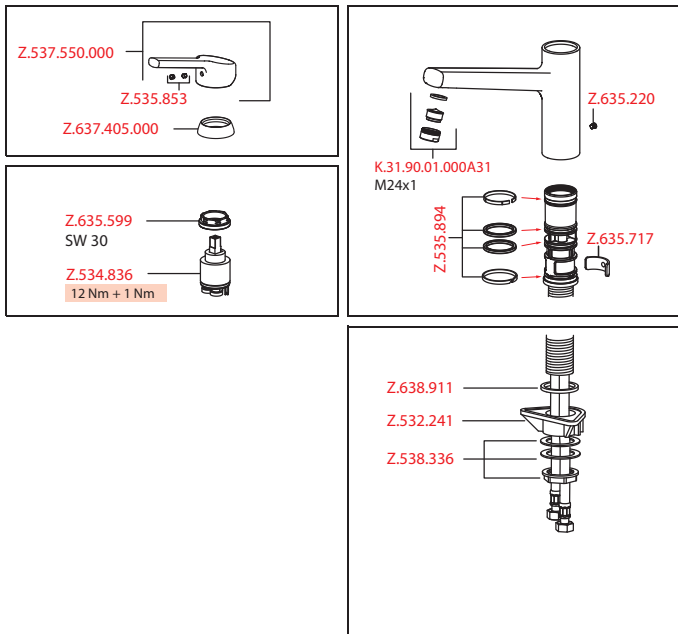

**KWC**

**LUNA-E**

FUN	KWC-No.
<b>115.0457.304</b>	10.441.023.000FL
all chrome, A 225, flexible connection hoses	

**Lever mixer ■ Kitchen**

Lever mixer

- Swivel spout 160°
  - Neoperl® Cascade®
- KWC cartridge M 35
  - with ceramic discs
  - flow rate and temperature continuously variable
- Flexible connection hoses 3/8"
- Fastening by means of threaded sleeve M33 x 1.5
- Mounting hole size ø35 mm

Flow rate normal spray 11 l/min (3 bar)  
 Flow rate 12 l/min (3 bar)  
 Acoustic group I

FUN	KWC-No.
<b>115.0457.309</b>	10.441.033.000FL
all chrome, A 220, flexible connection hoses	

**Lever mixer ■ Kitchen**

Lever mixer

- TouchProtect - anti-scald protection thanks to the "double skin" principle
- Pull-out spray
  - SprayClean - easy to clean and actively prevents limescale buildup
  - up to 600 mm pull-out length
  - PowerClean - needle spray mode, with automatic diverter reset
  - QuickConnect - Simple hose connection system
- Hose guide, swivelling 130°
- EasyLock - a pull-out spray that easily slides back into place
- KWC cartridge M 35
  - with ceramic discs
  - flow rate and temperature continuously variable
- Flexible connection hoses 3/8"
- Fastening by means of threaded sleeve M33 x 1.5
- Mounting hole size ø35 mm

**Lever mixer ■ Kitchen ■ detachable**

Lever mixer

- Detachable for installation below windows - detached 55 mm
- Swivel spout 160°
  - Neoperl® Cascade®
- KWC cartridge M 35
  - with ceramic discs
  - flow rate and temperature continuously variable
- Flexible connection hoses 3/8"
- Fastening by means of threaded sleeve M35 x 1.5 (preassembled socket)
- Mounting hole size ø35 - 37 mm