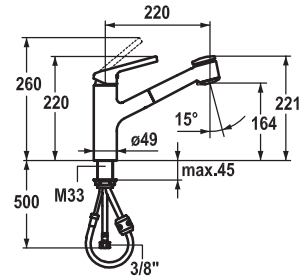

Lever mixer ■ Kitchen

Lever mixer

- Swivel spout 160°
  - Neoperl® Cascade®
- KWC cartridge M 35
  - with ceramic discs
  - flow rate and temperature continuously variable
- Flexible connection hoses 3/8"
- Fastening by means of threaded sleeve M33 x 1.5
- Mounting hole size ø35 mm

Flow rate normal spray 11 l/min (3 bar)
Flow rate 12 l/min (3 bar)
Acoustic group I