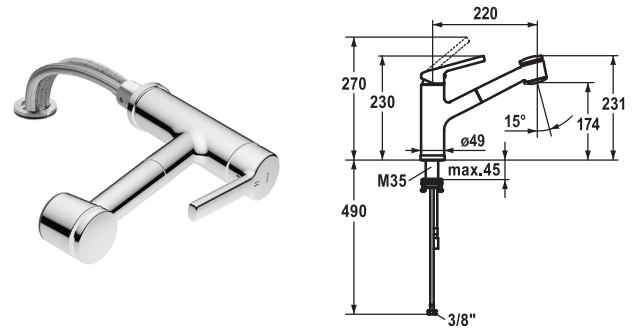

FUN	KWC-No.
115.0603.259	10.441.043.000FL
all chrome, A 225, flexible connection hoses