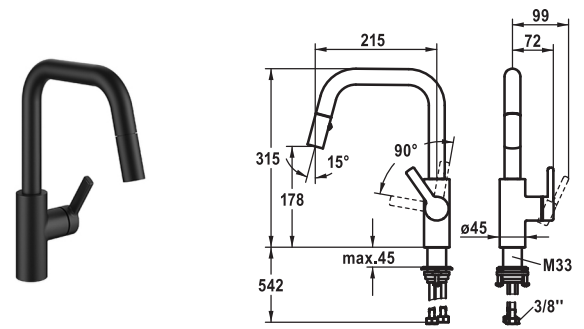

FUN KWC-No. **115.0603.258** 10.441.004.176FL
matt black, A 215, flexible connection hoses