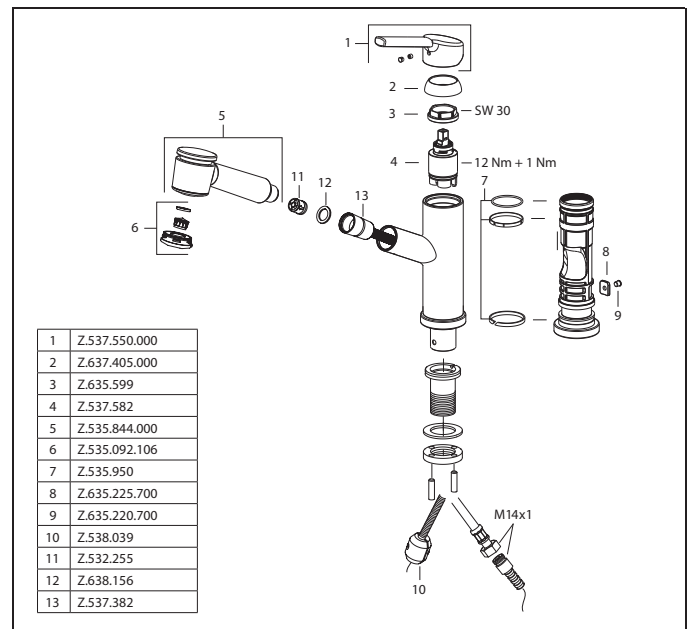

**Lever mixer ■ Kitchen ■ detachable**

Lever mixer

- Detachable for installation below windows - detached 55 mm
- Swivel spout 160°
  - Neoperl® Cascade®
- KWC cartridge M 35
  - with ceramic discs
  - flow rate and temperature continuously variable
- Flexible connection hoses 3/8"
- Fastening by means of threaded sleeve M35 x 1.5 (preassembled socket)
- Mounting hole size ø35 - 37 mm

**Lever mixer ■ Kitchen ■ detachable**

Lever mixer

- Detachable for installation below windows - detached 55 mm
- TouchProtect - anti-scald protection thanks to the "double skin" principle
- Pull-out spray
  - SprayClean - easy to clean and actively prevents limescale buildup
  - up to 600 mm pull-out length
  - PowerClean - needle spray mode, with automatic diverter reset
- Hose guide, swivelling 130°
- EasyLock - a pull-out spray that easily slides back into place
- KWC cartridge M 35
  - with ceramic discs
  - flow rate and temperature continuously variable
- Flexible connection hoses 3/8"
- Fastening by means of threaded sleeve M35 x 1.5 (preassembled socket)
- Mounting hole size ø35 - 37 mm

Flow rate 12 l/min (3 bar)  
Acoustic group I

Flow rate normal spray 10 l/min (3 bar)  
Flow rate needle spray 9 l/min (3 bar)  
Acoustic group I

FUN

KWC-No.

**115.0603.291**

10.445.023.000FL

all chrome, A 225, flexible connection hoses

FUN

KWC-No.

**115.0603.292**

10.445.033.000FL

all chrome, A 220, flexible connection hoses

**Lever mixer ■ Kitchen ■ Low pressure**

Lever mixer

- Swivel spout 160°
  - Neoperl® Cascade®
- KWC cartridge M 35
  - with ceramic discs
  - flow rate and temperature continuously variable
- Flexible connection hoses 3/8"
- QuickInstallation - Fastening via threaded connection with locking screws
- Mounting hole size ø35 mm