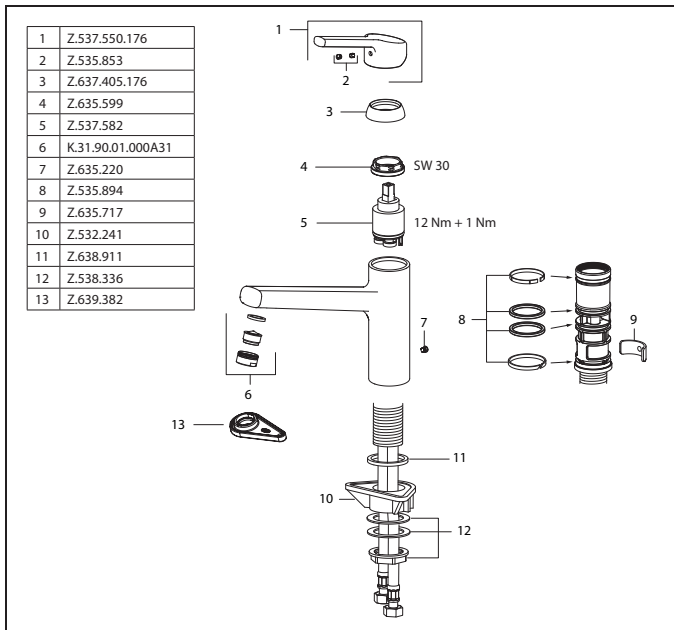

Lever mixer ■ Kitchen

Lever mixer

- Swivel spout 160°
  - Neoperl® Cascade®
- KWC cartridge M 35
  - with ceramic discs
  - flow rate and temperature continuously variable
- Flexible connection hoses 3/8"
- Fastening by means of threaded sleeve M33 x 1.5
- Mounting hole size ø35 mm

Flow rate normal spray 11 l/min (3 bar)
Flow rate 12 l/min (3 bar)
Acoustic group I