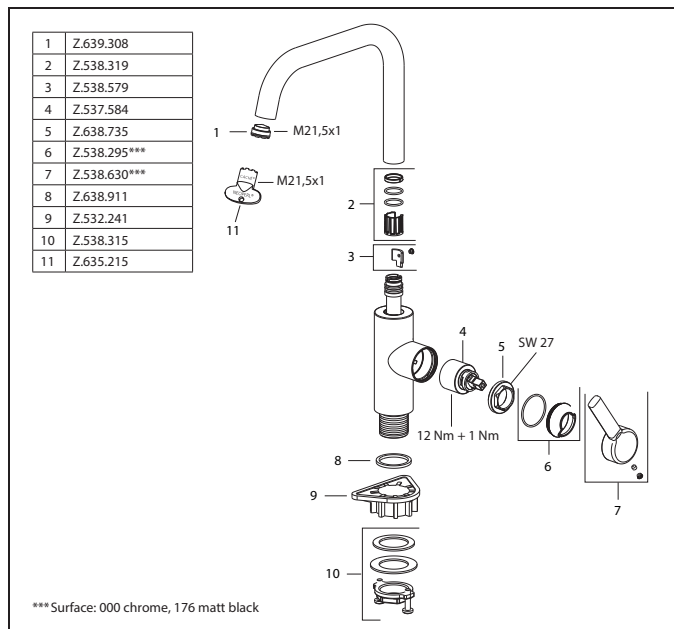

Flow rate 6 l/min (3 bar)

Acoustic group I

Flow rate normal spray 7 l/min (3 bar)

Flow rate needle spray 7 l/min (3 bar)

Acoustic group I

**FUN** KWC-No. **115.0603.255** 10.441.013.000FL  
all chrome, A 210, flexible connection hoses

**FUN** KWC-No. **115.0603.257** 10.441.004.000FL  
all chrome, A 215, flexible connection hoses

**Lever mixer ■ Kitchen**

Lever mixer

- Lever installation only possible on the right side
  - Child safety: cold water flow in lever position towards the front
- gap between wall and centre of mounting hole min. 25 mm
- SwivelStop - swivel spout 360°, limitable to 150°
  - Neoperl® Caché®
- KWC cartridge M 35 S
  - with ceramic discs
  - flow rate and temperature continuously variable
- Flexible connection hoses 3/8"
- QuickInstallation - Fastening via threaded connection with locking screws
- Mounting hole size ø35 mm

Flow rate 12 l/min (3 bar)  
Acoustic group I

**Lever mixer ■ Kitchen**

Lever mixer

- Lever installation only possible on the right side
  - Child safety: cold water flow in lever position towards the front
- gap between wall and centre of mounting hole min. 25 mm
- TouchProtect - anti-scald protection thanks to the "double skin" principle
- Pull-out spray
  - Neoperl® Cascade®
  - PowerClean - needle spray mode, with automatic diverter reset
  - up to 400 mm pull-out length
  - black fabric hose
- QuickConnect - Simple hose connection system
- SwivelStop - hose guide, swivelling 360°, limitable to 150°
- KWC cartridge M 35 S
  - with ceramic discs
  - flow rate and temperature continuously variable
- Flexible connection hoses 3/8"
- QuickInstallation - Fastening via threaded connection with locking screws
- Mounting hole size ø35 mm