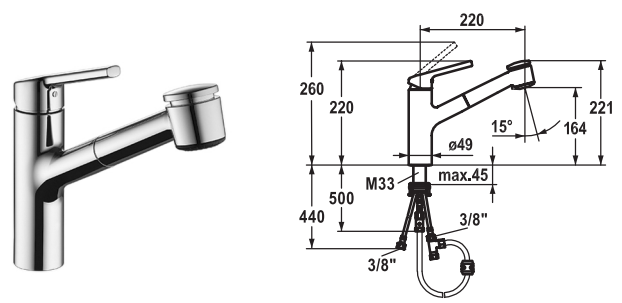

**Lever mixer ■ Kitchen ■ detachable**

Lever mixer

- Detachable for installation below windows - detached 55 mm
- Swivel spout 160°
  - Neoperl® Cascade®
- KWC cartridge M 35
  - with ceramic discs
  - flow rate and temperature continuously variable
- Flexible connection hoses 3/8"
- Fastening by means of threaded sleeve M35 x 1.5 (preassembled socket)
- Mounting hole size ø35 - 37 mm

**Lever mixer ■ Kitchen ■ detachable**

Lever mixer

- Detachable for installation below windows - detached 55 mm
- TouchProtect - anti-scald protection thanks to the "double skin" principle
- Pull-out spray
  - SprayClean - easy to clean and actively prevents limescale buildup
  - up to 600 mm pull-out length
  - PowerClean - needle spray mode, with automatic diverter reset
- Hose guide, swivelling 130°
- EasyLock - a pull-out spray that easily slides back into place
- KWC cartridge M 35
  - with ceramic discs
  - flow rate and temperature continuously variable
- Flexible connection hoses 3/8"
- Fastening by means of threaded sleeve M35 x 1.5 (preassembled socket)
- Mounting hole size ø35 - 37 mm

FUN

KWC-No.

**115.0603.292**

10.445.033.000FL

all chrome, A 220, flexible connection hoses

**Lever mixer ■ Kitchen ■ Low pressure**

Lever mixer

- Swivel spout 160°
  - Neoperl® Cascade®
- KWC cartridge M 35
  - with ceramic discs
  - flow rate and temperature continuously variable
- Flexible connection hoses 3/8"
- QuickInstallation - Fastening via threaded connection with locking screws
- Mounting hole size ø35 mm