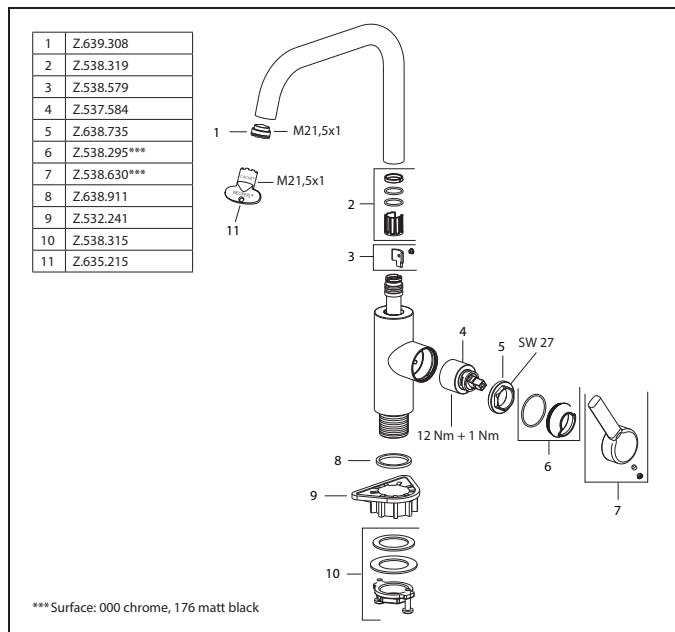

Lever mixer

- Swivel spout 160°
  - Neoperl® Cascade®
- KWC cartridge M 35
  - with ceramic discs
  - flow rate and temperature continuously variable
- Flexible connection hoses 3/8"
- Fastening by means of threaded sleeve M33 x 1.5
- Mounting hole size ø35 mm

Flow rate normal spray 10 l/min (3 bar)  
 Flow rate needle spray 10 l/min (3 bar)  
 Acoustic group I

**FUN** KWC-No. **115.0603.256** 10.441.013.176FL  
 matt black, A 210, flexible connection hoses

**FUN** KWC-No. **115.0603.258** 10.441.004.176FL  
 matt black, A 215, flexible connection hoses

**Lever mixer ■ Kitchen**

Lever mixer

- Lever installation only possible on the right side
  - Child safety: cold water flow in lever position towards the front
- gap between wall and centre of mounting hole min. 25 mm
- SwivelStop - swivel spout 360°, limitable to 150°
  - Neoperl® Caché®
- KWC cartridge M 35 S
  - with ceramic discs
  - flow rate and temperature continuously variable
- Flexible connection hoses 3/8"
- QuickInstallation - Fastening via threaded connection with locking screws
- Mounting hole size ø35 mm

Flow rate 12 l/min (3 bar)  
 Acoustic group I

**Lever mixer ■ Kitchen**

Lever mixer

- Lever installation only possible on the right side
  - Child safety: cold water flow in lever position towards the front
- gap between wall and centre of mounting hole min. 25 mm
- TouchProtect - anti-scald protection thanks to the "double skin" principle
- Pull-out spray
  - Neoperl® Cascade®
  - PowerClean - needle spray mode, with automatic diverter reset
  - up to 400 mm pull-out length
  - black fabric hose
- QuickConnect - Simple hose connection system
- SwivelStop - hose guide, swivelling 360°, limitable to 150°
- KWC cartridge M 35 S
  - with ceramic discs
  - flow rate and temperature continuously variable
- Flexible connection hoses 3/8"
- QuickInstallation - Fastening via threaded connection with locking screws
- Mounting hole size ø35 mm