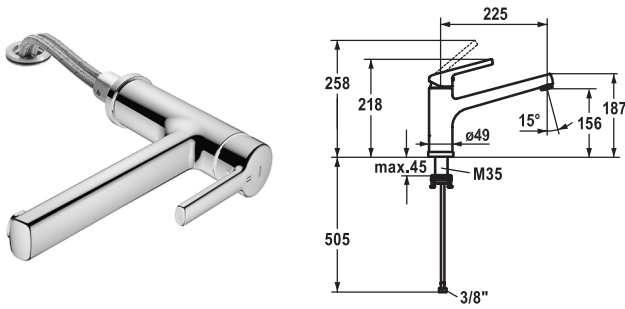

FUN	KWC-No.
115.0603.259	10.441.043.000FL
all chrome, A 225, flexible connection hoses	

FUN	KWC-No.
115.0603.260	10.441.053.000FL
all chrome, A 220, flexible connection hoses	

Lever mixer ■ Kitchen ■ detachable

Lever mixer

- Detachable for installation below windows - detached 55 mm
- Swivel spout 160°
  - Neoperl® Cascade®
- KWC cartridge M 35
  - with ceramic discs
  - flow rate and temperature continuously variable
- Flexible connection hoses 3/8"
- Fastening by means of threaded sleeve M35 x 1.5 (preassembled socket)
- Mounting hole size ø35 - 37 mm

Lever mixer ■ Kitchen ■ detachable

Lever mixer

- Detachable for installation below windows - detached 55 mm
- TouchProtect - anti-scald protection thanks to the "double skin" principle
- Pull-out spray
  - SprayClean - easy to clean and actively prevents limescale buildup
  - up to 600 mm pull-out length
  - PowerClean - needle spray mode, with automatic diverter reset
- Hose guide, swivelling 130°
- EasyLock - a pull-out spray that easily slides back into place
- KWC cartridge M 35
  - with ceramic discs
  - flow rate and temperature continuously variable
- Flexible connection hoses 3/8"
- Fastening by means of threaded sleeve M35 x 1.5 (preassembled socket)
- Mounting hole size ø35 - 37 mm

Flow rate 12 l/min (3 bar)
Acoustic group I

Flow rate normal spray 10 l/min (3 bar)
Flow rate needle spray 9 l/min (3 bar)
Acoustic group I