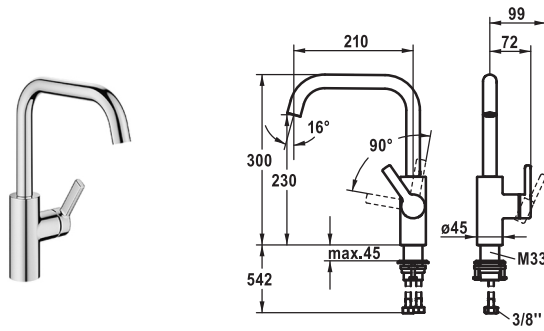

FUN KWC-No. **115.0603.255** 10.441.013.000FL
all chrome, A 210, flexible connection hoses