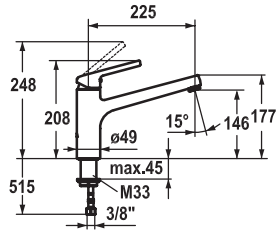

**KWC**

**LUNA-E**

FUN	KWC-No.
<b>115.0457.304</b>	10.441.023.000FL
all chrome, A 225, flexible connection hoses	

**Lever mixer ■ Kitchen**

Lever mixer

- Swivel spout 160°
  - Neoperl® Cascade®
- KWC cartridge M 35
  - with ceramic discs
  - flow rate and temperature continuously variable
- Flexible connection hoses 3/8"
- Fastening by means of threaded sleeve M33 x 1.5
- Mounting hole size ø35 mm

Lever mixer

- TouchProtect - anti-scald protection thanks to the "double skin" principle
- Pull-out spray
  - SprayClean - easy to clean and actively prevents limescale buildup
  - up to 600 mm pull-out length
  - PowerClean - needle spray mode, with automatic diverter reset
  - QuickConnect - Simple hose connection system
- Hose guide, swivelling 130°
- EasyLock - a pull-out spray that easily slides back into place
- KWC cartridge M 35
  - with ceramic discs
  - flow rate and temperature continuously variable
- Flexible connection hoses 3/8"
- Fastening by means of threaded sleeve M33 x 1.5
- Mounting hole size ø35 mm

**Lever mixer ■ Kitchen ■ detachable**

Lever mixer

- Detachable for installation below windows - detached 55 mm
- Swivel spout 160°
  - Neoperl® Cascade®
- KWC cartridge M 35
  - with ceramic discs
  - flow rate and temperature continuously variable
- Flexible connection hoses 3/8"
- Fastening by means of threaded sleeve M35 x 1.5 (preassembled socket)
- Mounting hole size ø35 - 37 mm

Lever mixer

- Swivel spout 160°
  - Neoperl® Cascade®
- KWC cartridge M 35
  - with ceramic discs
  - flow rate and temperature continuously variable
- Flexible connection hoses 3/8"
- Fastening by means of threaded sleeve M33 x 1.5
- Mounting hole size ø35 mm