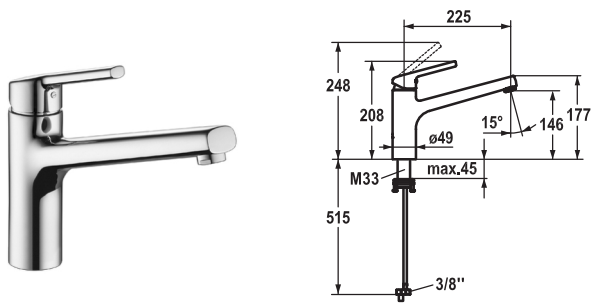

FUN

KWC-No.

115.0603.291

10.445.023.000FL

all chrome, A 225, flexible connection hoses