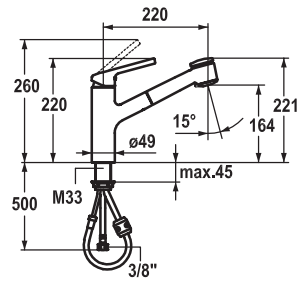

Lever mixer ■ Kitchen

Lever mixer

- Swivel spout 160°
  - Neoperl® Cascade®
- KWC cartridge M 35
  - with ceramic discs
  - flow rate and temperature continuously variable
- Flexible connection hoses 3/8"
- Fastening by means of threaded sleeve M33 x 1.5
- Mounting hole size ø35 mm

Flow rate normal spray 11 l/min (3 bar)
Flow rate 12 l/min (3 bar)
Acoustic group I