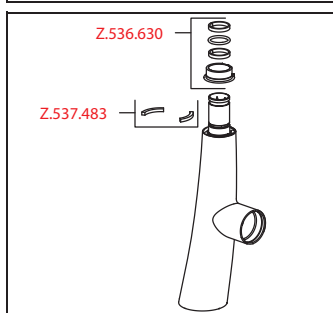

Lever mixer ■ Kitchen ■ with LEDShine

Lever mixer

- Lever installation only possible on the right side
  - Child safety: cold water flow in lever position towards the front
- gap between wall and centre of mounting hole min. 42 mm
- TouchProtect - anti-scald protection thanks to the "double skin" principle
- Covered pull-out spray
  - ergonomic spout alignment, shape and handling
  - SprayClean - easy to clean and actively prevents limescale buildup
  - Neoperl® Cascade®
  - PowerClean - needle spray mode, with automatic diverter reset
  - integrated ON/OFF push-button with automatic shut-off after 30 minutes
  - up to 500 mm pull-out length

- SwivelStop - hose guide, swivelling 270° , limitable to 120°
- EasyLock - a pull-out spray that easily slides back into place
- OptimalSpace - ample space for washing or working
- KWC cartridge S 25
  - with ceramic discs
  - flow rate and temperature continuously variable
- Flexible connection hoses 3/8"
- Fastening by means of threaded sleeve M33 x 1.5
- Mounting hole size ø35 mm
- Scope of delivery:
  - Mains receiver 100-240 V / operating voltage 6.75 V / cable length 1100 mm

Flow rate normal spray 8 l/min (3 bar)
Flow rate needle spray 9 l/min (3 bar)
Acoustic group II