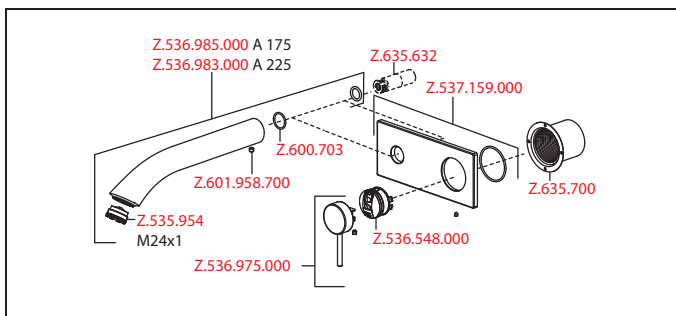

Trim kit ■ Lever mixer ■ Basin

Trim kit Lever mixer

- Fixed spout
  - Neoperl® Caché®
- OptimalSpace - ample space for washing or working
- KWC cartridge S 25
  - with ceramic discs
  - flow rate and temperature continuously variable
- To be ordered separately:
  - Unit for concealed installation 1/2" 39.193.400.931
- To be ordered separately (optional or if necessary):
  - Extension set 20 mm Z.536.333

Flow rate 5 l/min (3 bar)
Acoustic group I