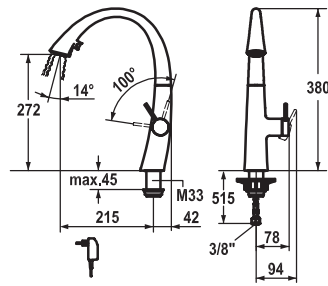

**Lever mixer ■ Kitchen**

Lever mixer

- Lever installation only possible on the right side
  - Child safety: cold water flow in lever position towards the front
- gap between wall and centre of mounting hole min. 42 mm
- TouchProtect - anti-scald protection thanks to the "double skin" principle
- Covered pull-out spray
  - ergonomic spout alignment, shape and handling
  - SprayClean - easy to clean and actively prevents limescale buildup
  - Neoperl® Cascade®
  - PowerClean - needle spray mode, with automatic diverter reset
  - up to 500 mm pull-out length
  - hose surface to fit faucet surface
- SwivelStop - hose guide, swivelling 270° , limitable to 120°
- EasyLock - a pull-out spray that easily slides back into place
- OptimalSpace - ample space for washing or working
- KWC cartridge S 25
  - with ceramic discs
  - flow rate and temperature continuously variable
- Flexible connection hoses 3/8"
- Fastening by means of threaded sleeve M33 x 1.5
- Mounting hole size ø35 mm

Flow rate normal spray 8 l/min (3 bar)

Flow rate needle spray 9 l/min (3 bar)

Acoustic group II

FUN	KWC-No.
<b>115.0307.913</b>	10.201.122.000FL
all chrome, A 215, flexible connection hoses, mains receiver	
<b>115.0308.233</b>	10.201.122.127FL
decor steel, A 215, flexible connection hoses, mains receiver	

- SwivelStop - hose guide, swivelling 270° , limitable to 120°
- EasyLock - a pull-out spray that easily slides back into place
- OptimalSpace - ample space for washing or working
- KWC cartridge S 25
  - with ceramic discs
  - flow rate and temperature continuously variable
- Flexible connection hoses 3/8"
- Fastening by means of threaded sleeve M33 x 1.5
- Mounting hole size ø35 mm
- Scope of delivery:
  - Mains receiver 100-240 V / operating voltage 6.75 V / cable length 1100 mm