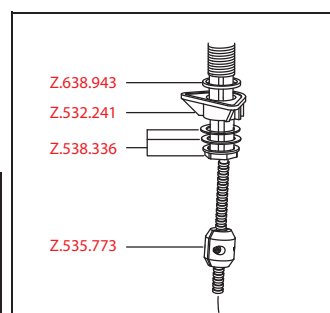

- Covered pull-out spray
  - ergonomic spout alignment, shape and handling
  - SprayClean - easy to clean and actively prevents limescale buildup
  - Neoperl® Cascade®
  - PowerClean - needle spray mode, with automatic diverter reset
  - integrated ON/OFF push-button with automatic shut-off after 30 minutes
  - up to 500 mm pull-out length
  - hose surface to fit faucet surface
- SwivelStop - hose guide, swivelling 270° , limitable to 120°
- EasyLock - a pull-out spray that easily slides back into place
- OptimalSpace - ample space for washing or working
- touch light PRO control unit, maintenance-free
  - up-to-date microprocessor and drive technology
  - tried-and-tested valve technology
  - incl. installation materials
  - designed for wired connection to 1 operating unit (standard)
- Flexible connection hoses 3/8"
- Fastening by means of threaded sleeve M33 x 1.5
- Mounting hole size ø35 mm
- Scope of delivery:
  - Mains receiver 100-240 V / operating voltage 15 V / cable length 900 mm
- To be ordered separately (optional or if necessary):
  - Extension set 1500 mm Z.536.352, comprising: stainless steel hose 1500 mm, 3/8" x 3/8", double nipple, sealing material

Flow rate normal spray 9 l/min (3 bar)
Flow rate needle spray 10 l/min (3 bar)
Acoustic group I