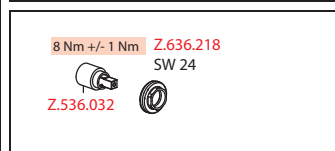

Lever mixer ■ Kitchen ■ with LEDShine

Lever mixer

- Lever installation only possible on the right side
  - Child safety: cold water flow in lever position towards the front
- gap between wall and centre of mounting hole min. 42 mm
- TouchProtect - anti-scald protection thanks to the "double skin" principle
- Covered pull-out spray
  - ergonomic spout alignment, shape and handling
  - SprayClean - easy to clean and actively prevents limescale buildup
  - Neoperl® Cascade®
  - PowerClean - needle spray mode, with automatic diverter reset
  - integrated ON/OFF push-button with automatic shut-off after 30 minutes
  - up to 500 mm pull-out length

- SwivelStop - hose guide, swivelling 270° , limitable to 120°
- EasyLock - a pull-out spray that easily slides back into place
- OptimalSpace - ample space for washing or working
- KWC cartridge S 25
  - with ceramic discs
  - flow rate and temperature continuously variable
- Flexible connection hoses 3/8"
- Fastening by means of threaded sleeve M33 x 1.5
- Mounting hole size ø35 mm
- Scope of delivery:
  - Mains receiver 100-240 V / operating voltage 6.75 V / cable length 1100 mm

Flow rate normal spray 8 l/min (3 bar)
Flow rate needle spray 9 l/min (3 bar)
Acoustic group II