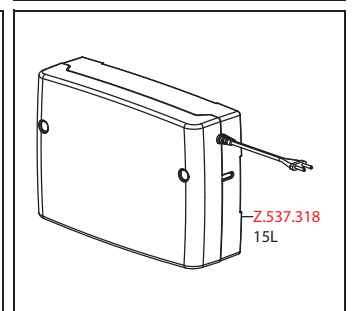

- Covered pull-out spray
  - ergonomic spout alignment, shape and handling
  - SprayClean - easy to clean and actively prevents limescale buildup
  - Neoperl® Cascade®
  - PowerClean - needle spray mode, with automatic diverter reset
  - integrated ON/OFF push-button with automatic shut-off after 30 minutes
  - up to 500 mm pull-out length
  - hose surface to fit faucet surface
- SwivelStop - hose guide, swivelling 270° , limitable to 120°
- EasyLock - a pull-out spray that easily slides back into place
- OptimalSpace - ample space for washing or working
- touch light PRO control unit, maintenance-free
  - up-to-date microprocessor and drive technology
  - tried-and-tested valve technology
  - incl. installation materials
  - designed for wired connection to 1 operating unit (standard)
- Flexible connection hoses 3/8"
- Fastening by means of threaded sleeve M33 x 1.5
- Mounting hole size ø35 mm
- Scope of delivery:
  - Mains receiver 100-240 V / operating voltage 15 V / cable length 900 mm
- To be ordered separately (optional or if necessary):
  - Extension set 1500 mm Z.536.352, comprising: stainless steel hose 1500 mm, 3/8" x 3/8", double nipple, sealing material

Flow rate normal spray 9 l/min (3 bar)
Flow rate needle spray 10 l/min (3 bar)
Acoustic group I