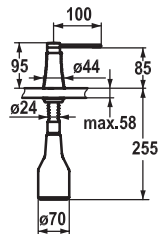

### Soap dispenser KWC ZOE

- Easily refillable from top without disassembly
- Mounting hole size  $\varnothing 26$  mm
- Scope of delivery:
  - Pump
  - Soap container, filling capacity 350 ml Z.635.713
- To be ordered separately (optional or if necessary):
  - Escutcheon Z.536.291.000 or Z.536.292.700