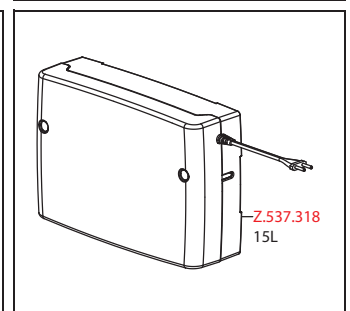

- Covered pull-out spray
  - ergonomic spout alignment, shape and handling
  - SprayClean - easy to clean and actively prevents limescale buildup
  - Neoperl® Cascade®
  - PowerClean - needle spray mode, with automatic diverter reset
  - integrated ON/OFF push-button with automatic shut-off after 30 minutes
  - up to 500 mm pull-out length
- SwivelStop - hose guide, swivelling 270°, limitable to 120°
- EasyLock - a pull-out spray that easily slides back into place
- OptimalSpace - ample space for washing or working
- touch light PRO control unit, maintenance-free
  - up-to-date microprocessor and drive technology
  - tried-and-tested valve technology
  - incl. installation materials
  - designed for wired connection to 1 operating unit (standard)
- Flexible connection hoses 3/8"
- Fastening by means of threaded sleeve M33 x 1.5
- Mounting hole size ø35 mm
- Scope of delivery:
  - Mains receiver 100-240 V / operating voltage 15 V / cable length 900 mm
- To be ordered separately (optional or if necessary):
  - Extension set 1500 mm Z.536.352, comprising: stainless steel hose 1500 mm, 3/8" x 3/8", double nipple, sealing material

Flow rate normal spray 9 l/min (3 bar)
Flow rate needle spray 10 l/min (3 bar)
Acoustic group I