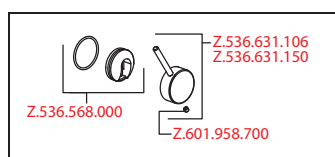

Lever mixer ■ Kitchen

Lever mixer

- Lever installation only possible on the right side
  - Child safety: cold water flow in lever position towards the front
- gap between wall and centre of mounting hole min. 42 mm
- TouchProtect - anti-scald protection thanks to the "double skin" principle
- Covered pull-out spray
  - ergonomic spout alignment, shape and handling
  - SprayClean - easy to clean and actively prevents limescale buildup
  - Neoperl® Cascade®
  - PowerClean - needle spray mode, with automatic diverter reset
  - up to 500 mm pull-out length
- SwivelStop - hose guide, swivelling 270°, limitable to 120°
- EasyLock - a pull-out spray that easily slides back into place
- OptimalSpace - ample space for washing or working
- KWC cartridge S 25
  - with ceramic discs
  - flow rate and temperature continuously variable
- Flexible connection hoses 3/8"
- Fastening by means of threaded sleeve M33 x 1.5
- Mounting hole size ø35 mm

Flow rate normal spray 8 l/min (3 bar)

Flow rate needle spray 9 l/min (3 bar)

Acoustic group II