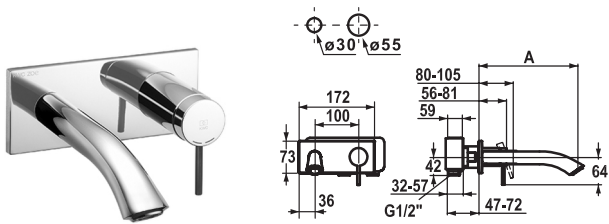

FUN	KWC-No.
113.0360.379 all chrome, A 175, Trim kit	11.202.033.000
113.0360.380 all chrome, A 225, Trim kit	11.202.034.000

Trim kit ■ Lever mixer ■ Basin

Trim kit Lever mixer

- Fixed spout
  - Neoperl® Caché®
- OptimalSpace - ample space for washing or working
- KWC cartridge S 25
  - with ceramic discs
  - flow rate and temperature continuously variable
- To be ordered separately:
  - Unit for concealed installation 1/2" 39.193.400.931
- To be ordered separately (optional or if necessary):
  - Extension set 20 mm Z.536.333

Flow rate 5 l/min (3 bar)
Acoustic group I

FUN	KWC-No.
112.0308.149 931 roh, Concealed unit	39.193.400.931

Concealed unit

Concealed unit wall two hole

- Connecting thread 1/2"
- To be ordered separately:
  - Installation kit Z.536.828
- Suitable for:
  - KWC AVA
  - KWC ZOE

Acoustic group I