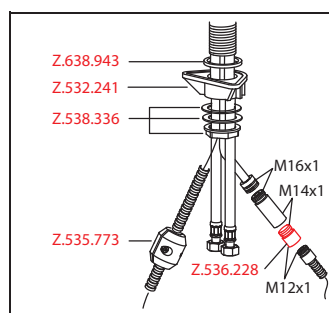

Lever mixer ■ Kitchen

Lever mixer

- Lever installation only possible on the right side
  - Child safety: cold water flow in lever position towards the front
- gap between wall and centre of mounting hole min. 42 mm
- TouchProtect - anti-scald protection thanks to the "double skin" principle
- Covered pull-out spray
  - ergonomic spout alignment, shape and handling
  - SprayClean - easy to clean and actively prevents limescale buildup
  - Neoperl® Cascade®
  - PowerClean - needle spray mode, with automatic diverter reset
  - up to 500 mm pull-out length
- SwivelStop - hose guide, swivelling 270°, limitable to 120°
- EasyLock - a pull-out spray that easily slides back into place
- OptimalSpace - ample space for washing or working
- KWC cartridge S 25
  - with ceramic discs
  - flow rate and temperature continuously variable
- Flexible connection hoses 3/8"
- Fastening by means of threaded sleeve M33 x 1.5
- Mounting hole size ø35 mm

Flow rate normal spray 8 l/min (3 bar)

Flow rate needle spray 9 l/min (3 bar)

Acoustic group II