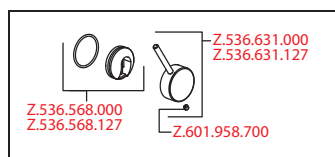

Lever mixer ■ Kitchen

Lever mixer

- Lever installation only possible on the right side
  - Child safety: cold water flow in lever position towards the front
- gap between wall and centre of mounting hole min. 42 mm
- TouchProtect - anti-scald protection thanks to the "double skin" principle
- Covered pull-out spray
  - ergonomic spout alignment, shape and handling
  - SprayClean - easy to clean and actively prevents limescale buildup
  - Neoperl® Cascade®
  - PowerClean - needle spray mode, with automatic diverter reset
  - up to 500 mm pull-out length
  - hose surface to fit faucet surface
- SwivelStop - hose guide, swivelling 270° , limitable to 120°
- EasyLock - a pull-out spray that easily slides back into place
- OptimalSpace - ample space for washing or working
- KWC cartridge S 25
  - with ceramic discs
  - flow rate and temperature continuously variable
- Flexible connection hoses 3/8"
- Fastening by means of threaded sleeve M33 x 1.5
- Mounting hole size ø35 mm

Flow rate normal spray 8 l/min (3 bar)

Flow rate needle spray 9 l/min (3 bar)

Acoustic group II