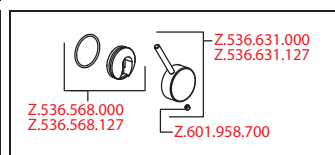

Lever mixer ■ Kitchen ■ with LEDShine

Lever mixer

- Lever installation only possible on the right side
  - Child safety: cold water flow in lever position towards the front
- gap between wall and centre of mounting hole min. 42 mm
- TouchProtect - anti-scald protection thanks to the "double skin" principle
- Covered pull-out spray
  - ergonomic spout alignment, shape and handling
  - SprayClean - easy to clean and actively prevents limescale buildup
  - Neoperl® Cascade®
  - PowerClean - needle spray mode, with automatic diverter reset
  - integrated ON/OFF push-button with automatic shut-off after 30 minutes
  - up to 500 mm pull-out length
  - hose surface to fit faucet surface

- SwivelStop - hose guide, swivelling 270° , limitable to 120°
- EasyLock - a pull-out spray that easily slides back into place
- OptimalSpace - ample space for washing or working
- KWC cartridge S 25
  - with ceramic discs
  - flow rate and temperature continuously variable
- Flexible connection hoses 3/8"
- Fastening by means of threaded sleeve M33 x 1.5
- Mounting hole size ø35 mm
- Scope of delivery:
  - Mains receiver 100-240 V / operating voltage 6.75 V / cable length 1100 mm

Flow rate normal spray 8 l/min (3 bar)
Flow rate needle spray 9 l/min (3 bar)
Acoustic group II