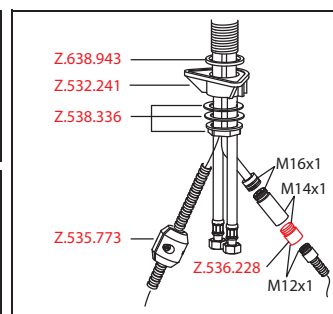

Lever mixer ■ Kitchen

Lever mixer

- Lever installation only possible on the right side
  - Child safety: cold water flow in lever position towards the front
- gap between wall and centre of mounting hole min. 42 mm
- TouchProtect - anti-scald protection thanks to the "double skin" principle
- Covered pull-out spray
  - ergonomic spout alignment, shape and handling
  - SprayClean - easy to clean and actively prevents limescale buildup
  - Neoperl® Cascade®
  - PowerClean - needle spray mode, with automatic diverter reset
  - up to 500 mm pull-out length
  - hose surface to fit faucet surface
- SwivelStop - hose guide, swivelling 270° , limitable to 120°
- EasyLock - a pull-out spray that easily slides back into place
- OptimalSpace - ample space for washing or working
- KWC cartridge S 25
  - with ceramic discs
  - flow rate and temperature continuously variable
- Flexible connection hoses 3/8"
- Fastening by means of threaded sleeve M33 x 1.5
- Mounting hole size ø35 mm

Flow rate normal spray 8 l/min (3 bar)

Flow rate needle spray 9 l/min (3 bar)

Acoustic group II