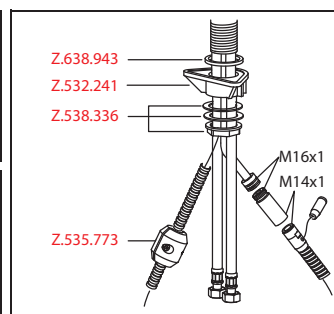

Lever mixer ■ Kitchen ■ with LEDShine

Lever mixer

- Lever installation only possible on the right side
  - Child safety: cold water flow in lever position towards the front
- gap between wall and centre of mounting hole min. 42 mm
- TouchProtect - anti-scald protection thanks to the "double skin" principle
- Covered pull-out spray
  - ergonomic spout alignment, shape and handling
  - SprayClean - easy to clean and actively prevents limescale buildup
  - Neoperl® Cascade®
  - PowerClean - needle spray mode, with automatic diverter reset
  - integrated ON/OFF push-button with automatic shut-off after 30 minutes
  - up to 500 mm pull-out length
  - hose surface to fit faucet surface

- SwivelStop - hose guide, swivelling 270° , limitable to 120°
- EasyLock - a pull-out spray that easily slides back into place
- OptimalSpace - ample space for washing or working
- KWC cartridge S 25
  - with ceramic discs
  - flow rate and temperature continuously variable
- Flexible connection hoses 3/8"
- Fastening by means of threaded sleeve M33 x 1.5
- Mounting hole size ø35 mm
- Scope of delivery:
  - Mains receiver 100-240 V / operating voltage 6.75 V / cable length 1100 mm

Flow rate normal spray 8 l/min (3 bar)
Flow rate needle spray 9 l/min (3 bar)
Acoustic group II