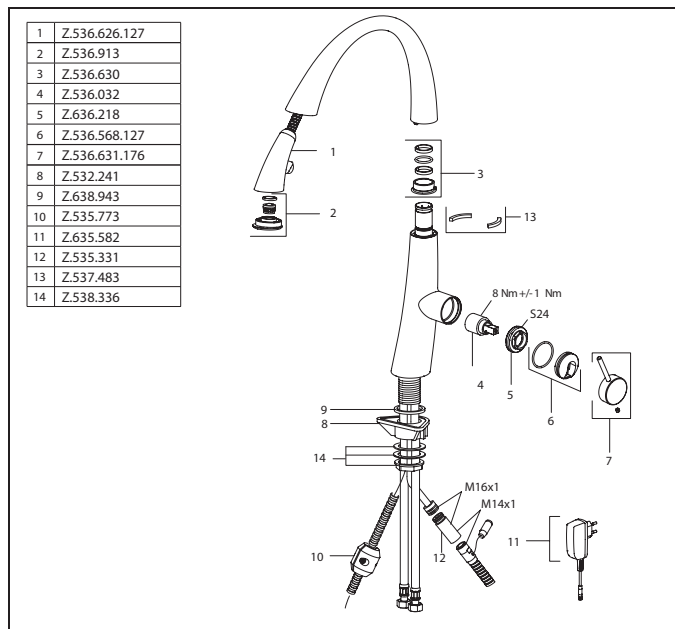

Lever mixer ■ Kitchen ■ with LEDShine

Lever mixer

- Lever installation only possible on the right side
  - Child safety: cold water flow in lever position towards the front
- gap between wall and centre of mounting hole min. 42 mm
- TouchProtect - anti-scald protection thanks to the "double skin" principle
- Covered pull-out spray
  - ergonomic spout alignment, shape and handling
  - SprayClean - easy to clean and actively prevents limescale buildup
  - Neoperl® Cascade®
  - PowerClean - needle spray mode, with automatic diverter reset
  - integrated ON/OFF push-button with automatic shut-off after 30 minutes
  - up to 500 mm pull-out length

- SwivelStop - hose guide, swivelling 270° , limitable to 120°
- EasyLock - a pull-out spray that easily slides back into place
- OptimalSpace - ample space for washing or working
- KWC cartridge S 25
  - with ceramic discs
  - flow rate and temperature continuously variable
- Flexible connection hoses 3/8"
- Fastening by means of threaded sleeve M33 x 1.5
- Mounting hole size ø35 mm
- Scope of delivery:
  - Mains receiver 100-240 V / operating voltage 6.75 V / cable length 1100 mm

Flow rate normal spray 8 l/min (3 bar)
Flow rate needle spray 9 l/min (3 bar)
Acoustic group II