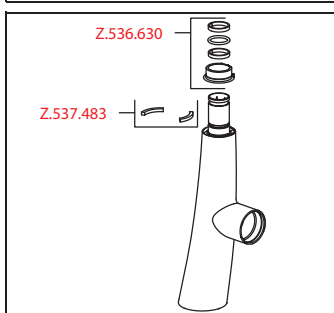

Lever mixer ■ Kitchen

Lever mixer

- Lever installation only possible on the right side
  - Child safety: cold water flow in lever position towards the front
- gap between wall and centre of mounting hole min. 42 mm
- TouchProtect - anti-scald protection thanks to the "double skin" principle
- Covered pull-out spray
  - ergonomic spout alignment, shape and handling
  - SprayClean - easy to clean and actively prevents limescale buildup
  - Neoperl® Cascade®
  - PowerClean - needle spray mode, with automatic diverter reset
  - up to 500 mm pull-out length
- SwivelStop - hose guide, swivelling 270°, limitable to 120°
- EasyLock - a pull-out spray that easily slides back into place
- OptimalSpace - ample space for washing or working
- KWC cartridge S 25
  - with ceramic discs
  - flow rate and temperature continuously variable
- Flexible connection hoses 3/8"
- Fastening by means of threaded sleeve M33 x 1.5
- Mounting hole size ø35 mm

Flow rate normal spray 8 l/min (3 bar)

Flow rate needle spray 9 l/min (3 bar)

Acoustic group II