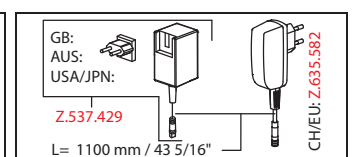

Lever mixer ■ Kitchen ■ with LEDShine

Lever mixer

- Lever installation only possible on the right side
  - Child safety: cold water flow in lever position towards the front
- gap between wall and centre of mounting hole min. 42 mm
- TouchProtect - anti-scald protection thanks to the "double skin" principle
- Covered pull-out spray
  - ergonomic spout alignment, shape and handling
  - SprayClean - easy to clean and actively prevents limescale buildup
  - Neoperl® Cascade®
  - PowerClean - needle spray mode, with automatic diverter reset
  - integrated ON/OFF push-button with automatic shut-off after 30 minutes
  - up to 500 mm pull-out length

- SwivelStop - hose guide, swivelling 270° , limitable to 120°
- EasyLock - a pull-out spray that easily slides back into place
- OptimalSpace - ample space for washing or working
- KWC cartridge S 25
  - with ceramic discs
  - flow rate and temperature continuously variable
- Flexible connection hoses 3/8"
- Fastening by means of threaded sleeve M33 x 1.5
- Mounting hole size ø35 mm
- Scope of delivery:
  - Mains receiver 100-240 V / operating voltage 6.75 V / cable length 1100 mm

Flow rate normal spray 8 l/min (3 bar)
Flow rate needle spray 9 l/min (3 bar)
Acoustic group II