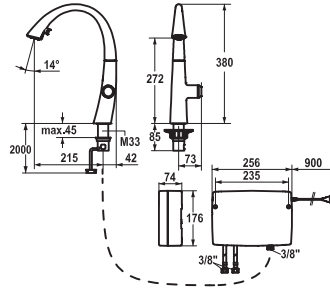

FUN	KWC-No.
115.0583.552	10.201.242.176FL
matt black, A 215, flexible connection hoses, mains receiver	

Kitchen ■ with LEDShine, touch light PRO

- IntelligentControl - electronic control
  - touch light PRO technology
- touch'n'flow 1-2-3
  - 3 preset temperatures and flow rates
- Position of control unit only possible on the right side
- gap between wall and centre of mounting hole min. 42 mm
- TouchProtect - anti-scald protection thanks to the "double skin" principle
- Microprocessor-control
  - touch'n'flow 1: cold water, 50% flow rate can be individually adjusted and saved
  - touch'n'flow 2: warm water, 50% flow rate can be individually adjusted and saved
  - touch'n'flow 3: hot water, 50% flow rate can be individually adjusted and saved
  - with cleaning programme
  - duration of water flow - safety indication: switch off automatically after 10 minutes
  - temperature limit can be adjusted
  - hot water disinfection (5 minutes) can be adjusted
  - can be restored to factory settings