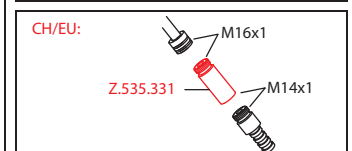

Lever mixer ■ Kitchen ■ with LEDShine

Lever mixer

- Lever installation only possible on the right side
  - Child safety: cold water flow in lever position towards the front
- gap between wall and centre of mounting hole min. 42 mm
- TouchProtect - anti-scald protection thanks to the "double skin" principle
- Covered pull-out spray
  - ergonomic spout alignment, shape and handling
  - SprayClean - easy to clean and actively prevents limescale buildup
  - Neoperl® Cascade®
  - PowerClean - needle spray mode, with automatic diverter reset
  - integrated ON/OFF push-button with automatic shut-off after 30 minutes
  - up to 500 mm pull-out length

- SwivelStop - hose guide, swivelling 270° , limitable to 120°
- EasyLock - a pull-out spray that easily slides back into place
- OptimalSpace - ample space for washing or working
- KWC cartridge S 25
  - with ceramic discs
  - flow rate and temperature continuously variable
- Flexible connection hoses 3/8"
- Fastening by means of threaded sleeve M33 x 1.5
- Mounting hole size ø35 mm
- Scope of delivery:
  - Mains receiver 100-240 V / operating voltage 6.75 V / cable length 1100 mm

Flow rate normal spray 8 l/min (3 bar)
Flow rate needle spray 9 l/min (3 bar)
Acoustic group II