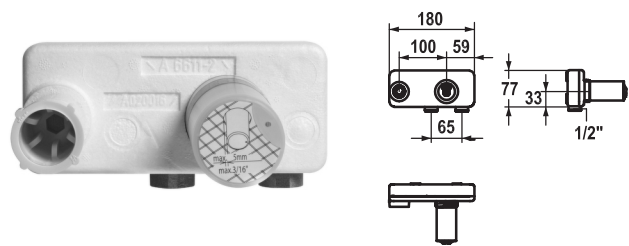

Trim kit ■ Lever mixer ■ Basin

Trim kit Lever mixer

- Fixed spout
  - Neoperl® Caché®
- OptimalSpace - ample space for washing or working
- KWC cartridge S 25
  - with ceramic discs
  - flow rate and temperature continuously variable
- To be ordered separately:
  - Unit for concealed installation 1/2" 39.193.400.931
- To be ordered separately (optional or if necessary):
  - Extension set 20 mm Z.536.333

Flow rate 5 l/min (3 bar)
Acoustic group I