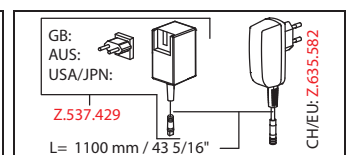

Lever mixer ■ Kitchen ■ with LEDShine

Lever mixer

- Lever installation only possible on the right side
  - Child safety: cold water flow in lever position towards the front
- gap between wall and centre of mounting hole min. 42 mm
- TouchProtect - anti-scald protection thanks to the "double skin" principle
- Covered pull-out spray
  - ergonomic spout alignment, shape and handling
  - SprayClean - easy to clean and actively prevents limescale buildup
  - Neoperl® Cascade®
  - PowerClean - needle spray mode, with automatic diverter reset
  - integrated ON/OFF push-button with automatic shut-off after 30 minutes
  - up to 500 mm pull-out length
  - hose surface to fit faucet surface

- SwivelStop - hose guide, swivelling 270° , limitable to 120°
- EasyLock - a pull-out spray that easily slides back into place
- OptimalSpace - ample space for washing or working
- KWC cartridge S 25
  - with ceramic discs
  - flow rate and temperature continuously variable
- Flexible connection hoses 3/8"
- Fastening by means of threaded sleeve M33 x 1.5
- Mounting hole size ø35 mm
- Scope of delivery:
  - Mains receiver 100-240 V / operating voltage 6.75 V / cable length 1100 mm

Flow rate normal spray 8 l/min (3 bar)
Flow rate needle spray 9 l/min (3 bar)
Acoustic group II