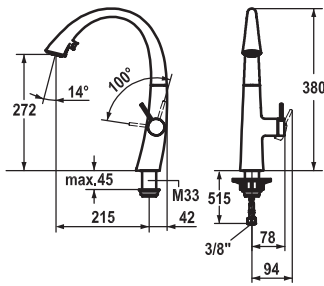

FUN	KWC-No.
115.0307.911	10.201.102.000FL
all chrome, A 215, flexible connection hoses	
115.0308.235	10.201.102.127FL
decor steel, A 215, flexible connection hoses	

Lever mixer ■ Kitchen

Lever mixer

- Lever installation only possible on the right side
  - Child safety: cold water flow in lever position towards the front
- gap between wall and centre of mounting hole min. 42 mm
- TouchProtect - anti-scald protection thanks to the "double skin" principle
- Covered pull-out spray
  - ergonomic spout alignment, shape and handling
  - SprayClean - easy to clean and actively prevents limescale buildup
  - Neoperl® Cascade®
  - PowerClean - needle spray mode, with automatic diverter reset
  - up to 500 mm pull-out length
  - hose surface to fit faucet surface
- SwivelStop - hose guide, swivelling 270° , limitable to 120°
- EasyLock - a pull-out spray that easily slides back into place
- OptimalSpace - ample space for washing or working
- KWC cartridge S 25
  - with ceramic discs
  - flow rate and temperature continuously variable
- Flexible connection hoses 3/8"
- Fastening by means of threaded sleeve M33 x 1.5
- Mounting hole size ø35 mm

Flow rate normal spray 8 l/min (3 bar)

Flow rate needle spray 9 l/min (3 bar)

Acoustic group II