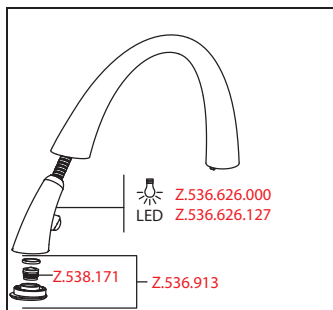

Lever mixer ■ Kitchen ■ with LEDShine

Lever mixer

- Lever installation only possible on the right side
  - Child safety: cold water flow in lever position towards the front
- gap between wall and centre of mounting hole min. 42 mm
- TouchProtect - anti-scald protection thanks to the "double skin" principle
- Covered pull-out spray
  - ergonomic spout alignment, shape and handling
  - SprayClean - easy to clean and actively prevents limescale buildup
  - Neoperl® Cascade®
  - PowerClean - needle spray mode, with automatic diverter reset
  - integrated ON/OFF push-button with automatic shut-off after 30 minutes
  - up to 500 mm pull-out length

- SwivelStop - hose guide, swivelling 270° , limitable to 120°
- EasyLock - a pull-out spray that easily slides back into place
- OptimalSpace - ample space for washing or working
- KWC cartridge S 25
  - with ceramic discs
  - flow rate and temperature continuously variable
- Flexible connection hoses 3/8"
- Fastening by means of threaded sleeve M33 x 1.5
- Mounting hole size ø35 mm
- Scope of delivery:
  - Mains receiver 100-240 V / operating voltage 6.75 V / cable length 1100 mm

Flow rate normal spray 8 l/min (3 bar)
Flow rate needle spray 9 l/min (3 bar)
Acoustic group II