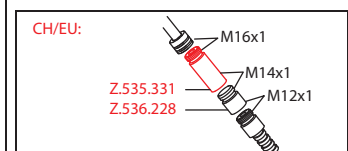

Lever mixer ■ Kitchen

Lever mixer

- Lever installation only possible on the right side
  - Child safety: cold water flow in lever position towards the front
- gap between wall and centre of mounting hole min. 42 mm
- TouchProtect - anti-scald protection thanks to the "double skin" principle
- Covered pull-out spray
  - ergonomic spout alignment, shape and handling
  - SprayClean - easy to clean and actively prevents limescale buildup
  - Neoperl® Cascade®
  - PowerClean - needle spray mode, with automatic diverter reset
  - up to 500 mm pull-out length
- SwivelStop - hose guide, swivelling 270°, limitable to 120°
- EasyLock - a pull-out spray that easily slides back into place
- OptimalSpace - ample space for washing or working
- KWC cartridge S 25
  - with ceramic discs
  - flow rate and temperature continuously variable
- Flexible connection hoses 3/8"
- Fastening by means of threaded sleeve M33 x 1.5
- Mounting hole size ø35 mm

Flow rate normal spray 8 l/min (3 bar)

Flow rate needle spray 9 l/min (3 bar)

Acoustic group II