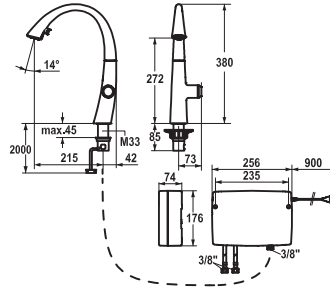

**KWC**

**ZOE**

<b>FUN</b>	KWC-No.
<b>115.0393.145</b>	10.201.242.000FL
all chrome, A 215, flexible connection hoses, mains receiver	

**Kitchen ■ with LEDShine, touch light PRO**

- IntelligentControl - electronic control
  - touch light PRO technology
- touch'n'flow 1-2-3
  - 3 preset temperatures and flow rates
- Position of control unit only possible on the right side
- gap between wall and centre of mounting hole min. 42 mm
- TouchProtect - anti-scald protection thanks to the "double skin" principle
- Microprocessor-control
  - touch'n'flow 1: cold water, 50% flow rate can be individually adjusted and saved
  - touch'n'flow 2: warm water, 50% flow rate can be individually adjusted and saved
  - touch'n'flow 3: hot water, 50% flow rate can be individually adjusted and saved
  - with cleaning programme
  - duration of water flow - safety indication: switch off automatically after 10 minutes
  - temperature limit can be adjusted
  - hot water disinfection (5 minutes) can be adjusted
  - can be restored to factory settings

Flow rate normal spray 9 l/min (3 bar)  
 Flow rate needle spray 10 l/min (3 bar)  
 Acoustic group I

FUN	KWC-No.
<b>115.0393.163</b>	10.201.242.127FL
decor steel, A 215, flexible connection hoses, mains receiver	

### Soap dispenser KWC ZOE

- Easily refillable from top without disassembly
- Mounting hole size  $\varnothing 26$  mm
- Scope of delivery:
  - Pump
  - Soap container, filling capacity 350 ml Z.635.713
- To be ordered separately (optional or if necessary):
  - Escutcheon Z.536.291.000 or Z.536.292.700