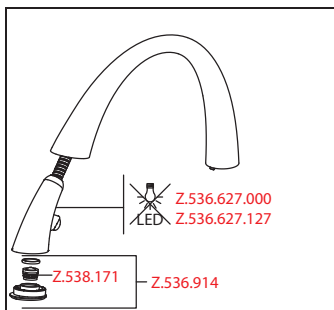

Lever mixer ■ Kitchen

Lever mixer

- Lever installation only possible on the right side
  - Child safety: cold water flow in lever position towards the front
- gap between wall and centre of mounting hole min. 42 mm
- TouchProtect - anti-scald protection thanks to the "double skin" principle
- Covered pull-out spray
  - ergonomic spout alignment, shape and handling
  - SprayClean - easy to clean and actively prevents limescale buildup
  - Neoperl® Cascade®
  - PowerClean - needle spray mode, with automatic diverter reset
  - up to 500 mm pull-out length
- SwivelStop - hose guide, swivelling 270°, limitable to 120°
- EasyLock - a pull-out spray that easily slides back into place
- OptimalSpace - ample space for washing or working
- KWC cartridge S 25
  - with ceramic discs
  - flow rate and temperature continuously variable
- Flexible connection hoses 3/8"
- Fastening by means of threaded sleeve M33 x 1.5
- Mounting hole size ø35 mm

Flow rate normal spray 8 l/min (3 bar)

Flow rate needle spray 9 l/min (3 bar)

Acoustic group II