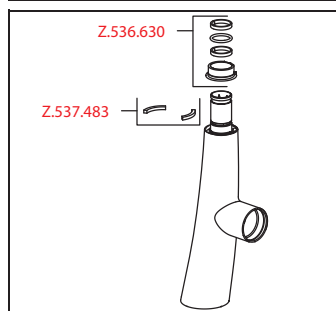

- Covered pull-out spray
  - ergonomic spout alignment, shape and handling
  - SprayClean - easy to clean and actively prevents limescale buildup
  - Neoperl® Cascade®
  - PowerClean - needle spray mode, with automatic diverter reset
  - integrated ON/OFF push-button with automatic shut-off after 30 minutes
  - up to 500 mm pull-out length
- SwivelStop - hose guide, swivelling 270°, limitable to 120°
- EasyLock - a pull-out spray that easily slides back into place
- OptimalSpace - ample space for washing or working
- touch light PRO control unit, maintenance-free
  - up-to-date microprocessor and drive technology
  - tried-and-tested valve technology
  - incl. installation materials
  - designed for wired connection to 1 operating unit (standard)
- Flexible connection hoses 3/8"
- Fastening by means of threaded sleeve M33 x 1.5
- Mounting hole size ø35 mm
- Scope of delivery:
  - Mains receiver 100-240 V / operating voltage 15 V / cable length 900 mm
- To be ordered separately (optional or if necessary):
  - Extension set 1500 mm Z.536.352, comprising: stainless steel hose 1500 mm, 3/8" x 3/8", double nipple, sealing material

Flow rate normal spray 9 l/min (3 bar)
Flow rate needle spray 10 l/min (3 bar)
Acoustic group I