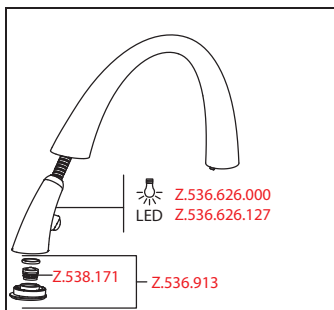

- Covered pull-out spray
  - ergonomic spout alignment, shape and handling
  - SprayClean - easy to clean and actively prevents limescale buildup
  - Neoperl® Cascade®
  - PowerClean - needle spray mode, with automatic diverter reset
  - integrated ON/OFF push-button with automatic shut-off after 30 minutes
  - up to 500 mm pull-out length
  - hose surface to fit faucet surface
- SwivelStop - hose guide, swivelling 270° , limitable to 120°
- EasyLock - a pull-out spray that easily slides back into place
- OptimalSpace - ample space for washing or working
- touch light PRO control unit, maintenance-free
  - up-to-date microprocessor and drive technology
  - tried-and-tested valve technology
  - incl. installation materials
  - designed for wired connection to 1 operating unit (standard)
- Flexible connection hoses 3/8"
- Fastening by means of threaded sleeve M33 x 1.5
- Mounting hole size ø35 mm
- Scope of delivery:
  - Mains receiver 100-240 V / operating voltage 15 V / cable length 900 mm
- To be ordered separately (optional or if necessary):
  - Extension set 1500 mm Z.536.352, comprising: stainless steel hose 1500 mm, 3/8" x 3/8", double nipple, sealing material

Flow rate normal spray 9 l/min (3 bar)
Flow rate needle spray 10 l/min (3 bar)
Acoustic group I