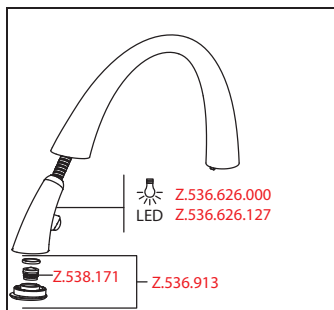

- Covered pull-out spray
  - ergonomic spout alignment, shape and handling
  - SprayClean - easy to clean and actively prevents limescale buildup
  - Neoperl® Cascade®
  - PowerClean - needle spray mode, with automatic diverter reset
  - integrated ON/OFF push-button with automatic shut-off after 30 minutes
  - up to 500 mm pull-out length
  - hose surface to fit faucet surface
- SwivelStop - hose guide, swivelling 270° , limitable to 120°
- EasyLock - a pull-out spray that easily slides back into place
- OptimalSpace - ample space for washing or working
- touch light PRO control unit, maintenance-free
  - up-to-date microprocessor and drive technology
  - tried-and-tested valve technology
  - incl. installation materials
  - designed for wired connection to 1 operating unit (standard)
- Flexible connection hoses 3/8"
- Fastening by means of threaded sleeve M33 x 1.5
- Mounting hole size ø35 mm
- Scope of delivery:
  - Mains receiver 100-240 V / operating voltage 15 V / cable length 900 mm
- To be ordered separately (optional or if necessary):
  - Extension set 1500 mm Z.536.352, comprising: stainless steel hose 1500 mm, 3/8" x 3/8", double nipple, sealing material

Flow rate normal spray 9 l/min (3 bar)
Flow rate needle spray 10 l/min (3 bar)
Acoustic group I