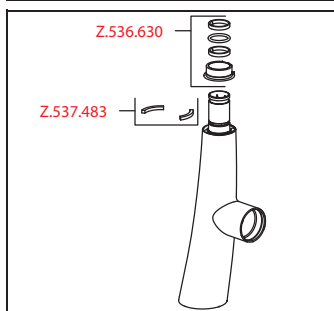

**KWC**

**ZOE**

<b>FUN</b>	KWC-No.
<b>115.0393.145</b>	10.201.242.000FL
all chrome, A 215, flexible connection hoses, mains receiver	

**Kitchen ■ with LEDShine, touch light PRO**

- IntelligentControl - electronic control
  - touch light PRO technology
- touch'n'flow 1-2-3
  - 3 preset temperatures and flow rates
- Position of control unit only possible on the right side
- gap between wall and centre of mounting hole min. 42 mm
- TouchProtect - anti-scald protection thanks to the "double skin" principle
- Microprocessor-control
  - touch'n'flow 1: cold water, 50% flow rate can be individually adjusted and saved
  - touch'n'flow 2: warm water, 50% flow rate can be individually adjusted and saved
  - touch'n'flow 3: hot water, 50% flow rate can be individually adjusted and saved
  - with cleaning programme
  - duration of water flow - safety indication: switch off automatically after 10 minutes
  - temperature limit can be adjusted
  - hot water disinfection (5 minutes) can be adjusted
  - can be restored to factory settings

Flow rate normal spray 9 l/min (3 bar)  
 Flow rate needle spray 10 l/min (3 bar)  
 Acoustic group I

FUN	KWC-No.
<b>115.0393.163</b>	10.201.242.127FL
decor steel, A 215, flexible connection hoses, mains receiver	

### Soap dispenser KWC ZOE

- Easily refillable from top without disassembly
- Mounting hole size  $\varnothing 26$  mm
- Scope of delivery:
  - Pump
  - Soap container, filling capacity 350 ml Z.635.713
- To be ordered separately (optional or if necessary):
  - Escutcheon Z.536.291.000 or Z.536.292.700