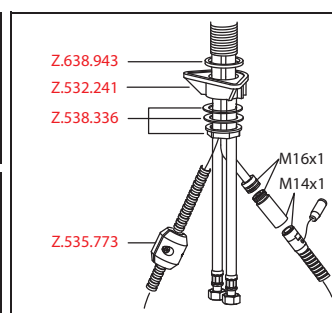

Lever mixer ■ Kitchen ■ with LEDShine

Lever mixer

- Lever installation only possible on the right side
  - Child safety: cold water flow in lever position towards the front
- gap between wall and centre of mounting hole min. 42 mm
- TouchProtect - anti-scald protection thanks to the "double skin" principle
- Covered pull-out spray
  - ergonomic spout alignment, shape and handling
  - SprayClean - easy to clean and actively prevents limescale buildup
  - Neoperl® Cascade®
  - PowerClean - needle spray mode, with automatic diverter reset
  - integrated ON/OFF push-button with automatic shut-off after 30 minutes
  - up to 500 mm pull-out length

- SwivelStop - hose guide, swivelling 270° , limitable to 120°
- EasyLock - a pull-out spray that easily slides back into place
- OptimalSpace - ample space for washing or working
- KWC cartridge S 25
  - with ceramic discs
  - flow rate and temperature continuously variable
- Flexible connection hoses 3/8"
- Fastening by means of threaded sleeve M33 x 1.5
- Mounting hole size ø35 mm
- Scope of delivery:
  - Mains receiver 100-240 V / operating voltage 6.75 V / cable length 1100 mm

Flow rate normal spray 8 l/min (3 bar)
Flow rate needle spray 9 l/min (3 bar)
Acoustic group II