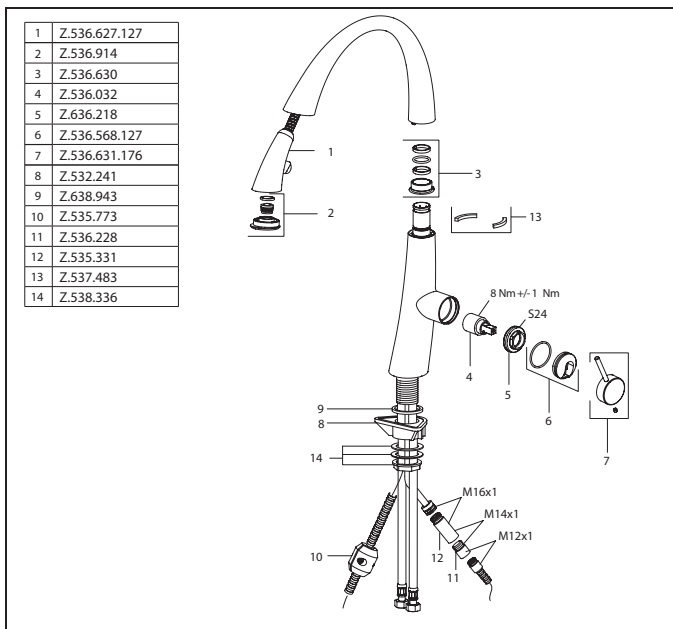

Lever mixer ■ Kitchen

Lever mixer

- Lever installation only possible on the right side
  - Child safety: cold water flow in lever position towards the front
- gap between wall and centre of mounting hole min. 42 mm
- TouchProtect - anti-scald protection thanks to the "double skin" principle
- Covered pull-out spray
  - ergonomic spout alignment, shape and handling
  - SprayClean - easy to clean and actively prevents limescale buildup
  - Neoperl® Cascade®
  - PowerClean - needle spray mode, with automatic diverter reset
  - up to 500 mm pull-out length
- SwivelStop - hose guide, swivelling 270° , limitable to 120°
- EasyLock - a pull-out spray that easily slides back into place
- OptimalSpace - ample space for washing or working
- KWC cartridge S 25
  - with ceramic discs
  - flow rate and temperature continuously variable
- Flexible connection hoses 3/8"
- Fastening by means of threaded sleeve M33 x 1.5
- Mounting hole size ø35 mm

Flow rate normal spray 8 l/min (3 bar)

Flow rate needle spray 9 l/min (3 bar)

Acoustic group II