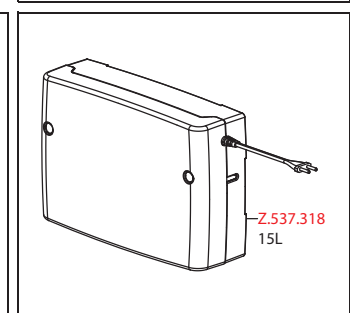

- Covered pull-out spray
  - ergonomic spout alignment, shape and handling
  - SprayClean - easy to clean and actively prevents limescale buildup
  - Neoperl® Cascade®
  - PowerClean - needle spray mode, with automatic diverter reset
  - integrated ON/OFF push-button with automatic shut-off after 30 minutes
  - up to 500 mm pull-out length
  - hose surface to fit faucet surface
- SwivelStop - hose guide, swivelling 270° , limitable to 120°
- EasyLock - a pull-out spray that easily slides back into place
- OptimalSpace - ample space for washing or working
- touch light PRO control unit, maintenance-free
  - up-to-date microprocessor and drive technology
  - tried-and-tested valve technology
  - incl. installation materials
  - designed for wired connection to 1 operating unit (standard)
- Flexible connection hoses 3/8"
- Fastening by means of threaded sleeve M33 x 1.5
- Mounting hole size ø35 mm
- Scope of delivery:
  - Mains receiver 100-240 V / operating voltage 15 V / cable length 900 mm
- To be ordered separately (optional or if necessary):
  - Extension set 1500 mm Z.536.352, comprising: stainless steel hose 1500 mm, 3/8" x 3/8", double nipple, sealing material

Flow rate normal spray 9 l/min (3 bar)
Flow rate needle spray 10 l/min (3 bar)
Acoustic group I