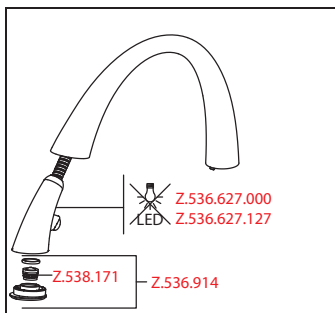

Flow rate normal spray 9 l/min (3 bar)  
 Flow rate needle spray 10 l/min (3 bar)  
 Acoustic group I

FUN	KWC-No.
<b>115.0307.911</b>	10.201.102.000FL
all chrome, A 215, flexible connection hoses	
<b>115.0308.235</b>	10.201.102.127FL
decor steel, A 215, flexible connection hoses	

**Lever mixer ■ Kitchen**

Lever mixer

- Lever installation only possible on the right side
  - Child safety: cold water flow in lever position towards the front
- gap between wall and centre of mounting hole min. 42 mm
- TouchProtect - anti-scald protection thanks to the "double skin" principle
- Covered pull-out spray
  - ergonomic spout alignment, shape and handling
  - SprayClean - easy to clean and actively prevents limescale buildup
  - Neoperl® Cascade®
  - PowerClean - needle spray mode, with automatic diverter reset
  - up to 500 mm pull-out length
  - hose surface to fit faucet surface
- SwivelStop - hose guide, swivelling 270° , limitable to 120°
- EasyLock - a pull-out spray that easily slides back into place
- OptimalSpace - ample space for washing or working
- KWC cartridge S 25
  - with ceramic discs
  - flow rate and temperature continuously variable
- Flexible connection hoses 3/8"
- Fastening by means of threaded sleeve M33 x 1.5
- Mounting hole size ø35 mm

Flow rate normal spray 8 l/min (3 bar)

Flow rate needle spray 9 l/min (3 bar)

Acoustic group II

FUN	KWC-No.
<b>115.0307.913</b>	10.201.122.000FL
all chrome, A 215, flexible connection hoses, mains receiver	
<b>115.0308.233</b>	10.201.122.127FL
decor steel, A 215, flexible connection hoses, mains receiver	