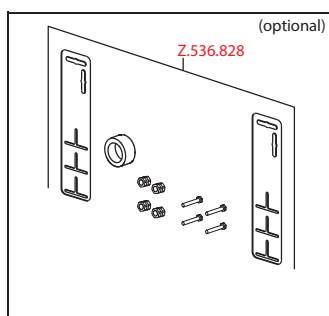

Concealed unit

Concealed unit wall two hole

- Connecting thread 1/2"
- To be ordered separately:
  - Installation kit Z.536.828
- Suitable for:
  - KWC AVA
  - KWC ZOE

Acoustic group I