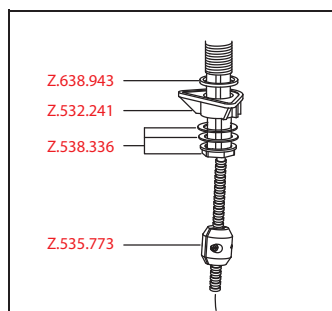

**KWC**

**ZOE**

<b>FUN</b>	KWC-No.
<b>115.0393.145</b>	10.201.242.000FL
all chrome, A 215, flexible connection hoses, mains receiver	

**Kitchen ■ with LEDShine, touch light PRO**

- IntelligentControl - electronic control
  - touch light PRO technology
- touch'n'flow 1-2-3
  - 3 preset temperatures and flow rates
- Position of control unit only possible on the right side
- gap between wall and centre of mounting hole min. 42 mm
- TouchProtect - anti-scald protection thanks to the "double skin" principle
- Microprocessor-control
  - touch'n'flow 1: cold water, 50% flow rate can be individually adjusted and saved
  - touch'n'flow 2: warm water, 50% flow rate can be individually adjusted and saved
  - touch'n'flow 3: hot water, 50% flow rate can be individually adjusted and saved
  - with cleaning programme
  - duration of water flow - safety indication: switch off automatically after 10 minutes
  - temperature limit can be adjusted
  - hot water disinfection (5 minutes) can be adjusted
  - can be restored to factory settings

Flow rate normal spray 9 l/min (3 bar)  
 Flow rate needle spray 10 l/min (3 bar)  
 Acoustic group I

FUN	KWC-No.
<b>115.0393.163</b>	10.201.242.127FL
decor steel, A 215, flexible connection hoses, mains receiver	