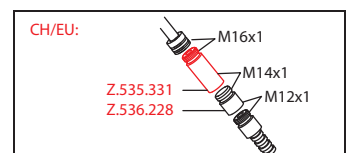

- Covered pull-out spray
  - ergonomic spout alignment, shape and handling
  - SprayClean - easy to clean and actively prevents limescale buildup
  - Neoperl® Cascade®
  - PowerClean - needle spray mode, with automatic diverter reset
  - integrated ON/OFF push-button with automatic shut-off after 30 minutes
  - up to 500 mm pull-out length
  - hose surface to fit faucet surface
- SwivelStop - hose guide, swivelling 270° , limitable to 120°
- EasyLock - a pull-out spray that easily slides back into place
- OptimalSpace - ample space for washing or working
- touch light PRO control unit, maintenance-free
  - up-to-date microprocessor and drive technology
  - tried-and-tested valve technology
  - incl. installation materials
  - designed for wired connection to 1 operating unit (standard)
- Flexible connection hoses 3/8"
- Fastening by means of threaded sleeve M33 x 1.5
- Mounting hole size ø35 mm
- Scope of delivery:
  - Mains receiver 100-240 V / operating voltage 15 V / cable length 900 mm
- To be ordered separately (optional or if necessary):
  - Extension set 1500 mm Z.536.352, comprising: stainless steel hose 1500 mm, 3/8" x 3/8", double nipple, sealing material

Flow rate normal spray 9 l/min (3 bar)
Flow rate needle spray 10 l/min (3 bar)
Acoustic group I