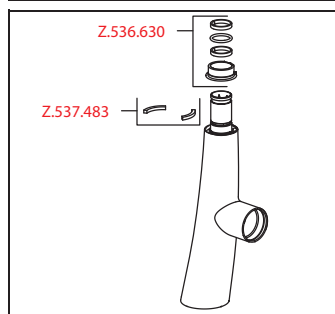

Lever mixer ■ Kitchen ■ with LEDShine

Lever mixer

- Lever installation only possible on the right side
  - Child safety: cold water flow in lever position towards the front
- gap between wall and centre of mounting hole min. 42 mm
- TouchProtect - anti-scald protection thanks to the "double skin" principle
- Covered pull-out spray
  - ergonomic spout alignment, shape and handling
  - SprayClean - easy to clean and actively prevents limescale buildup
  - Neoperl® Cascade®
  - PowerClean - needle spray mode, with automatic diverter reset
  - integrated ON/OFF push-button with automatic shut-off after 30 minutes
  - up to 500 mm pull-out length
  - hose surface to fit faucet surface

- SwivelStop - hose guide, swivelling 270° , limitable to 120°
- EasyLock - a pull-out spray that easily slides back into place
- OptimalSpace - ample space for washing or working
- KWC cartridge S 25
  - with ceramic discs
  - flow rate and temperature continuously variable
- Flexible connection hoses 3/8"
- Fastening by means of threaded sleeve M33 x 1.5
- Mounting hole size ø35 mm
- Scope of delivery:
  - Mains receiver 100-240 V / operating voltage 6.75 V / cable length 1100 mm

Flow rate normal spray 8 l/min (3 bar)
Flow rate needle spray 9 l/min (3 bar)
Acoustic group II