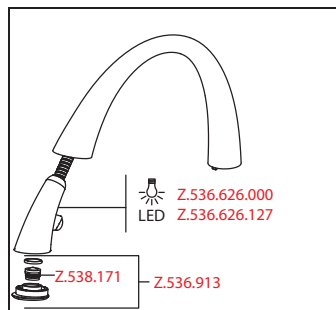

- Covered pull-out spray
  - ergonomic spout alignment, shape and handling
  - SprayClean - easy to clean and actively prevents limescale buildup
  - Neoperl® Cascade®
  - PowerClean - needle spray mode, with automatic diverter reset
  - integrated ON/OFF push-button with automatic shut-off after 30 minutes
  - up to 500 mm pull-out length
- SwivelStop - hose guide, swivelling 270°, limitable to 120°
- EasyLock - a pull-out spray that easily slides back into place
- OptimalSpace - ample space for washing or working
- touch light PRO control unit, maintenance-free
  - up-to-date microprocessor and drive technology
  - tried-and-tested valve technology
  - incl. installation materials
  - designed for wired connection to 1 operating unit (standard)
- Flexible connection hoses 3/8"
- Fastening by means of threaded sleeve M33 x 1.5
- Mounting hole size ø35 mm
- Scope of delivery:
  - Mains receiver 100-240 V / operating voltage 15 V / cable length 900 mm
- To be ordered separately (optional or if necessary):
  - Extension set 1500 mm Z.536.352, comprising: stainless steel hose 1500 mm, 3/8" x 3/8", double nipple, sealing material

Flow rate normal spray 9 l/min (3 bar)
Flow rate needle spray 10 l/min (3 bar)
Acoustic group I