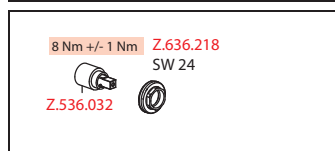

Lever mixer ■ Kitchen

Lever mixer

- Lever installation only possible on the right side
  - Child safety: cold water flow in lever position towards the front
- gap between wall and centre of mounting hole min. 42 mm
- TouchProtect - anti-scald protection thanks to the "double skin" principle
- Covered pull-out spray
  - ergonomic spout alignment, shape and handling
  - SprayClean - easy to clean and actively prevents limescale buildup
  - Neoperl® Cascade®
  - PowerClean - needle spray mode, with automatic diverter reset
  - up to 500 mm pull-out length
- SwivelStop - hose guide, swivelling 270°, limitable to 120°
- EasyLock - a pull-out spray that easily slides back into place
- OptimalSpace - ample space for washing or working
- KWC cartridge S 25
  - with ceramic discs
  - flow rate and temperature continuously variable
- Flexible connection hoses 3/8"
- Fastening by means of threaded sleeve M33 x 1.5
- Mounting hole size ø35 mm

Flow rate normal spray 8 l/min (3 bar)

Flow rate needle spray 9 l/min (3 bar)

Acoustic group II