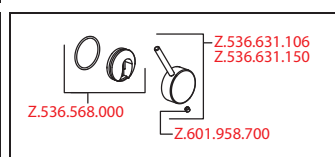

Lever mixer ■ Kitchen ■ with LEDShine

Lever mixer

- Lever installation only possible on the right side
  - Child safety: cold water flow in lever position towards the front
- gap between wall and centre of mounting hole min. 42 mm
- TouchProtect - anti-scald protection thanks to the "double skin" principle
- Covered pull-out spray
  - ergonomic spout alignment, shape and handling
  - SprayClean - easy to clean and actively prevents limescale buildup
  - Neoperl® Cascade®
  - PowerClean - needle spray mode, with automatic diverter reset
  - integrated ON/OFF push-button with automatic shut-off after 30 minutes
  - up to 500 mm pull-out length

- SwivelStop - hose guide, swivelling 270° , limitable to 120°
- EasyLock - a pull-out spray that easily slides back into place
- OptimalSpace - ample space for washing or working
- KWC cartridge S 25
  - with ceramic discs
  - flow rate and temperature continuously variable
- Flexible connection hoses 3/8"
- Fastening by means of threaded sleeve M33 x 1.5
- Mounting hole size ø35 mm
- Scope of delivery:
  - Mains receiver 100-240 V / operating voltage 6.75 V / cable length 1100 mm

Flow rate normal spray 8 l/min (3 bar)
Flow rate needle spray 9 l/min (3 bar)
Acoustic group II