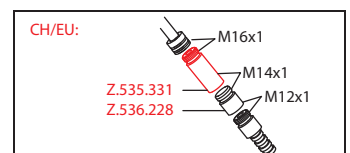

- Covered pull-out spray
  - ergonomic spout alignment, shape and handling
  - SprayClean - easy to clean and actively prevents limescale buildup
  - Neoperl® Cascade®
  - PowerClean - needle spray mode, with automatic diverter reset
  - integrated ON/OFF push-button with automatic shut-off after 30 minutes
  - up to 500 mm pull-out length
- SwivelStop - hose guide, swivelling 270°, limitable to 120°
- EasyLock - a pull-out spray that easily slides back into place
- OptimalSpace - ample space for washing or working
- touch light PRO control unit, maintenance-free
  - up-to-date microprocessor and drive technology
  - tried-and-tested valve technology
  - incl. installation materials
  - designed for wired connection to 1 operating unit (standard)
- Flexible connection hoses 3/8"
- Fastening by means of threaded sleeve M33 x 1.5
- Mounting hole size ø35 mm
- Scope of delivery:
  - Mains receiver 100-240 V / operating voltage 15 V / cable length 900 mm
- To be ordered separately (optional or if necessary):
  - Extension set 1500 mm Z.536.352, comprising: stainless steel hose 1500 mm, 3/8" x 3/8", double nipple, sealing material

Flow rate normal spray 9 l/min (3 bar)
Flow rate needle spray 10 l/min (3 bar)
Acoustic group I