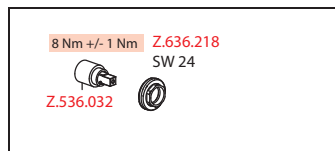

Flow rate normal spray 8 l/min (3 bar)

Flow rate needle spray 9 l/min (3 bar)

Acoustic group II

FUN	KWC-No.
<b>115.0307.913</b>	10.201.122.000FL
all chrome, A 215, flexible connection hoses, mains receiver	
<b>115.0308.233</b>	10.201.122.127FL
decor steel, A 215, flexible connection hoses, mains receiver	