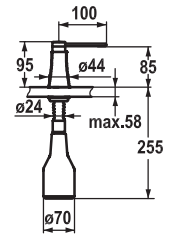

### Soap dispenser KWC ZOE

- Easily refillable from top without disassembly
- Mounting hole size  $\varnothing 26$  mm
- Scope of delivery:
  - Pump
  - Soap container, filling capacity 350 ml Z.635.713
- To be ordered separately (optional or if necessary):
  - Escutcheon Z.536.291.000 or Z.536.292.700