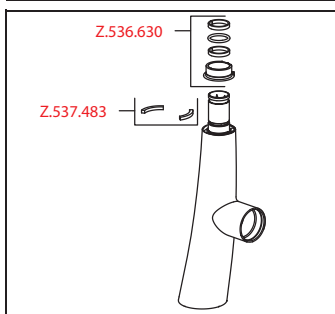

Flow rate normal spray 9 l/min (3 bar)  
 Flow rate needle spray 10 l/min (3 bar)  
 Acoustic group I

FUN	KWC-No.
<b>115.0307.911</b>	10.201.102.000FL
all chrome, A 215, flexible connection hoses	
<b>115.0308.235</b>	10.201.102.127FL
decor steel, A 215, flexible connection hoses	

**Lever mixer ■ Kitchen**

Lever mixer

- Lever installation only possible on the right side
  - Child safety: cold water flow in lever position towards the front
- gap between wall and centre of mounting hole min. 42 mm
- TouchProtect - anti-scald protection thanks to the "double skin" principle
- Covered pull-out spray
  - ergonomic spout alignment, shape and handling
  - SprayClean - easy to clean and actively prevents limescale buildup
  - Neoperl® Cascade®
  - PowerClean - needle spray mode, with automatic diverter reset
  - up to 500 mm pull-out length
  - hose surface to fit faucet surface
- SwivelStop - hose guide, swivelling 270° , limitable to 120°
- EasyLock - a pull-out spray that easily slides back into place
- OptimalSpace - ample space for washing or working
- KWC cartridge S 25
  - with ceramic discs
  - flow rate and temperature continuously variable
- Flexible connection hoses 3/8"
- Fastening by means of threaded sleeve M33 x 1.5
- Mounting hole size ø35 mm

Flow rate normal spray 8 l/min (3 bar)

Flow rate needle spray 9 l/min (3 bar)

Acoustic group II

FUN	KWC-No.
<b>115.0307.913</b>	10.201.122.000FL
all chrome, A 215, flexible connection hoses, mains receiver	
<b>115.0308.233</b>	10.201.122.127FL
decor steel, A 215, flexible connection hoses, mains receiver	