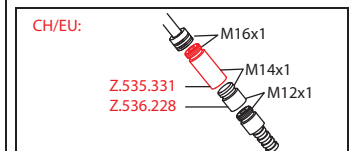

Lever mixer ■ Kitchen

Lever mixer

- Lever installation only possible on the right side
  - Child safety: cold water flow in lever position towards the front
- gap between wall and centre of mounting hole min. 42 mm
- TouchProtect - anti-scald protection thanks to the "double skin" principle
- Covered pull-out spray
  - ergonomic spout alignment, shape and handling
  - SprayClean - easy to clean and actively prevents limescale buildup
  - Neoperl® Cascade®
  - PowerClean - needle spray mode, with automatic diverter reset
  - up to 500 mm pull-out length
  - hose surface to fit faucet surface
- SwivelStop - hose guide, swivelling 270° , limitable to 120°
- EasyLock - a pull-out spray that easily slides back into place
- OptimalSpace - ample space for washing or working
- KWC cartridge S 25
  - with ceramic discs
  - flow rate and temperature continuously variable
- Flexible connection hoses 3/8"
- Fastening by means of threaded sleeve M33 x 1.5
- Mounting hole size ø35 mm

Flow rate normal spray 8 l/min (3 bar)

Flow rate needle spray 9 l/min (3 bar)

Acoustic group II