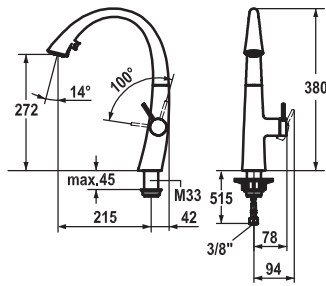

FUN	KWC-No.
115.0340.020	10.201.102.150FL
glacier white, A 215, flexible connection hoses	

Lever mixer ■ Kitchen

Lever mixer

- Lever installation only possible on the right side
  - Child safety: cold water flow in lever position towards the front
- gap between wall and centre of mounting hole min. 42 mm
- TouchProtect - anti-scald protection thanks to the "double skin" principle
- Covered pull-out spray
  - ergonomic spout alignment, shape and handling
  - SprayClean - easy to clean and actively prevents limescale buildup
  - Neoperl® Cascade®
  - PowerClean - needle spray mode, with automatic diverter reset
  - up to 500 mm pull-out length
- SwivelStop - hose guide, swivelling 270°, limitable to 120°
- EasyLock - a pull-out spray that easily slides back into place
- OptimalSpace - ample space for washing or working
- KWC cartridge S 25
  - with ceramic discs
  - flow rate and temperature continuously variable
- Flexible connection hoses 3/8"
- Fastening by means of threaded sleeve M33 x 1.5
- Mounting hole size ø35 mm

Flow rate normal spray 8 l/min (3 bar)

Flow rate needle spray 9 l/min (3 bar)

Acoustic group II