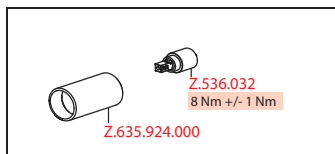

Trim kit ■ Lever mixer ■ Basin

Trim kit Lever mixer

- Fixed spout
  - Neoperl® Caché®
- OptimalSpace - ample space for washing or working
- KWC cartridge S 25
  - with ceramic discs
  - flow rate and temperature continuously variable
- To be ordered separately:
  - Unit for concealed installation 1/2" 39.193.400.931
- To be ordered separately (optional or if necessary):
  - Extension set 20 mm Z.536.333

Flow rate 5 l/min (3 bar)
Acoustic group I