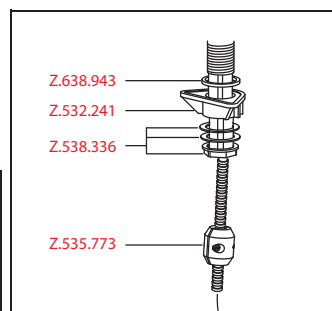

- Covered pull-out spray
  - ergonomic spout alignment, shape and handling
  - SprayClean - easy to clean and actively prevents limescale buildup
  - Neoperl® Cascade®
  - PowerClean - needle spray mode, with automatic diverter reset
  - integrated ON/OFF push-button with automatic shut-off after 30 minutes
  - up to 500 mm pull-out length
- SwivelStop - hose guide, swivelling 270°, limitable to 120°
- EasyLock - a pull-out spray that easily slides back into place
- OptimalSpace - ample space for washing or working
- touch light PRO control unit, maintenance-free
  - up-to-date microprocessor and drive technology
  - tried-and-tested valve technology
  - incl. installation materials
  - designed for wired connection to 1 operating unit (standard)
- Flexible connection hoses 3/8"
- Fastening by means of threaded sleeve M33 x 1.5
- Mounting hole size ø35 mm
- Scope of delivery:
  - Mains receiver 100-240 V / operating voltage 15 V / cable length 900 mm
- To be ordered separately (optional or if necessary):
  - Extension set 1500 mm Z.536.352, comprising: stainless steel hose 1500 mm, 3/8" x 3/8", double nipple, sealing material

Flow rate normal spray 9 l/min (3 bar)
Flow rate needle spray 10 l/min (3 bar)
Acoustic group I