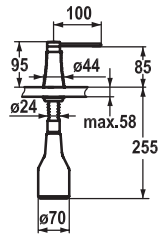

FUN	KWC-No.
119.0308.341 all chrome	Z.536.586.000
119.0308.352 decor steel	Z.536.586.127

Soap dispenser KWC ZOE

- Easily refillable from top without disassembly
- Mounting hole size $\varnothing 26$ mm
- Scope of delivery:
  - Pump
  - Soap container, filling capacity 350 ml Z.635.713
- To be ordered separately (optional or if necessary):
  - Escutcheon Z.536.291.000 or Z.536.292.700