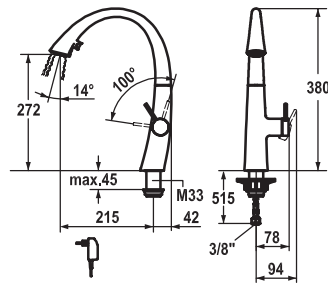

FUN	KWC-No.
115.0583.596	10.201.122.176FL
matt black, A 215, flexible connection hoses, mains receiver	

Lever mixer ■ Kitchen ■ with LEDShine

Lever mixer

- Lever installation only possible on the right side
  - Child safety: cold water flow in lever position towards the front
- gap between wall and centre of mounting hole min. 42 mm
- TouchProtect - anti-scald protection thanks to the "double skin" principle
- Covered pull-out spray
  - ergonomic spout alignment, shape and handling
  - SprayClean - easy to clean and actively prevents limescale buildup
  - Neoperl® Cascade®
  - PowerClean - needle spray mode, with automatic diverter reset
  - integrated ON/OFF push-button with automatic shut-off after 30 minutes
  - up to 500 mm pull-out length

- SwivelStop - hose guide, swivelling 270° , limitable to 120°
- EasyLock - a pull-out spray that easily slides back into place
- OptimalSpace - ample space for washing or working
- KWC cartridge S 25
  - with ceramic discs
  - flow rate and temperature continuously variable
- Flexible connection hoses 3/8"
- Fastening by means of threaded sleeve M33 x 1.5
- Mounting hole size ø35 mm
- Scope of delivery:
  - Mains receiver 100-240 V / operating voltage 6.75 V / cable length 1100 mm

Flow rate normal spray 8 l/min (3 bar)
Flow rate needle spray 9 l/min (3 bar)
Acoustic group II