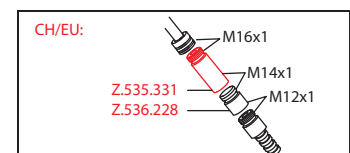

- Covered pull-out spray
  - ergonomic spout alignment, shape and handling
  - SprayClean - easy to clean and actively prevents limescale buildup
  - Neoperl® Cascade®
  - PowerClean - needle spray mode, with automatic diverter reset
  - integrated ON/OFF push-button with automatic shut-off after 30 minutes
  - up to 500 mm pull-out length
  - hose surface to fit faucet surface
- SwivelStop - hose guide, swivelling 270° , limitable to 120°
- EasyLock - a pull-out spray that easily slides back into place
- OptimalSpace - ample space for washing or working
- touch light PRO control unit, maintenance-free
  - up-to-date microprocessor and drive technology
  - tried-and-tested valve technology
  - incl. installation materials
  - designed for wired connection to 1 operating unit (standard)
- Flexible connection hoses 3/8"
- Fastening by means of threaded sleeve M33 x 1.5
- Mounting hole size ø35 mm
- Scope of delivery:
  - Mains receiver 100-240 V / operating voltage 15 V / cable length 900 mm
- To be ordered separately (optional or if necessary):
  - Extension set 1500 mm Z.536.352, comprising: stainless steel hose 1500 mm, 3/8" x 3/8", double nipple, sealing material

Flow rate normal spray 9 l/min (3 bar)
Flow rate needle spray 10 l/min (3 bar)
Acoustic group I