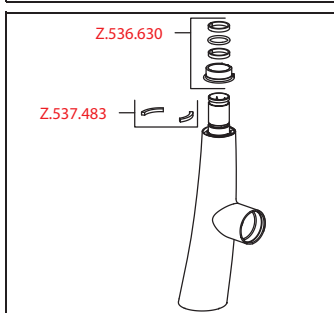

- Covered pull-out spray
  - ergonomic spout alignment, shape and handling
  - SprayClean - easy to clean and actively prevents limescale buildup
  - Neoperl® Cascade®
  - PowerClean - needle spray mode, with automatic diverter reset
  - integrated ON/OFF push-button with automatic shut-off after 30 minutes
  - up to 500 mm pull-out length
  - hose surface to fit faucet surface
- SwivelStop - hose guide, swivelling 270° , limitable to 120°
- EasyLock - a pull-out spray that easily slides back into place
- OptimalSpace - ample space for washing or working
- touch light PRO control unit, maintenance-free
  - up-to-date microprocessor and drive technology
  - tried-and-tested valve technology
  - incl. installation materials
  - designed for wired connection to 1 operating unit (standard)
- Flexible connection hoses 3/8"
- Fastening by means of threaded sleeve M33 x 1.5
- Mounting hole size ø35 mm
- Scope of delivery:
  - Mains receiver 100-240 V / operating voltage 15 V / cable length 900 mm
- To be ordered separately (optional or if necessary):
  - Extension set 1500 mm Z.536.352, comprising: stainless steel hose 1500 mm, 3/8" x 3/8", double nipple, sealing material

Flow rate normal spray 9 l/min (3 bar)
Flow rate needle spray 10 l/min (3 bar)
Acoustic group I