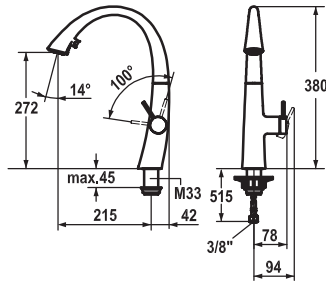

FUN

KWC-No.

115.0583.579

10.201.102.176FL

matt black, A 215, flexible connection hoses

Lever mixer ■ Kitchen

Lever mixer

- Lever installation only possible on the right side
  - Child safety: cold water flow in lever position towards the front
- gap between wall and centre of mounting hole min. 42 mm
- TouchProtect - anti-scald protection thanks to the "double skin" principle
- Covered pull-out spray
  - ergonomic spout alignment, shape and handling
  - SprayClean - easy to clean and actively prevents limescale buildup
  - Neoperl® Cascade®
  - PowerClean - needle spray mode, with automatic diverter reset
  - up to 500 mm pull-out length
- SwivelStop - hose guide, swivelling 270° , limitable to 120°
- EasyLock - a pull-out spray that easily slides back into place
- OptimalSpace - ample space for washing or working
- KWC cartridge S 25
  - with ceramic discs
  - flow rate and temperature continuously variable
- Flexible connection hoses 3/8"
- Fastening by means of threaded sleeve M33 x 1.5
- Mounting hole size ø35 mm

Flow rate normal spray 8 l/min (3 bar)

Flow rate needle spray 9 l/min (3 bar)

Acoustic group II