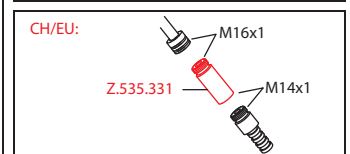

Lever mixer ■ Kitchen ■ with LEDShine

Lever mixer

- Lever installation only possible on the right side
  - Child safety: cold water flow in lever position towards the front
- gap between wall and centre of mounting hole min. 42 mm
- TouchProtect - anti-scald protection thanks to the "double skin" principle
- Covered pull-out spray
  - ergonomic spout alignment, shape and handling
  - SprayClean - easy to clean and actively prevents limescale buildup
  - Neoperl® Cascade®
  - PowerClean - needle spray mode, with automatic diverter reset
  - integrated ON/OFF push-button with automatic shut-off after 30 minutes
  - up to 500 mm pull-out length
  - hose surface to fit faucet surface

- SwivelStop - hose guide, swivelling 270° , limitable to 120°
- EasyLock - a pull-out spray that easily slides back into place
- OptimalSpace - ample space for washing or working
- KWC cartridge S 25
  - with ceramic discs
  - flow rate and temperature continuously variable
- Flexible connection hoses 3/8"
- Fastening by means of threaded sleeve M33 x 1.5
- Mounting hole size ø35 mm
- Scope of delivery:
  - Mains receiver 100-240 V / operating voltage 6.75 V / cable length 1100 mm

Flow rate normal spray 8 l/min (3 bar)
Flow rate needle spray 9 l/min (3 bar)
Acoustic group II