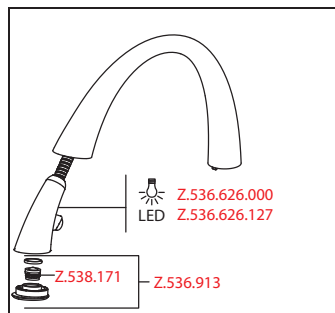

Lever mixer ■ Kitchen ■ with LEDShine

Lever mixer

- Lever installation only possible on the right side
  - Child safety: cold water flow in lever position towards the front
- gap between wall and centre of mounting hole min. 42 mm
- TouchProtect - anti-scald protection thanks to the "double skin" principle
- Covered pull-out spray
  - ergonomic spout alignment, shape and handling
  - SprayClean - easy to clean and actively prevents limescale buildup
  - Neoperl® Cascade®
  - PowerClean - needle spray mode, with automatic diverter reset
  - integrated ON/OFF push-button with automatic shut-off after 30 minutes
  - up to 500 mm pull-out length
  - hose surface to fit faucet surface

- SwivelStop - hose guide, swivelling 270° , limitable to 120°
- EasyLock - a pull-out spray that easily slides back into place
- OptimalSpace - ample space for washing or working
- KWC cartridge S 25
  - with ceramic discs
  - flow rate and temperature continuously variable
- Flexible connection hoses 3/8"
- Fastening by means of threaded sleeve M33 x 1.5
- Mounting hole size ø35 mm
- Scope of delivery:
  - Mains receiver 100-240 V / operating voltage 6.75 V / cable length 1100 mm

Flow rate normal spray 8 l/min (3 bar)
Flow rate needle spray 9 l/min (3 bar)
Acoustic group II