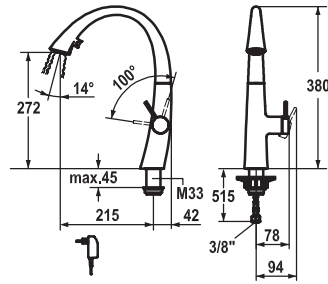

FUN	KWC-No.
115.0340.014	10.201.122.150FL
glacier white, A 215, flexible connection hoses, mains receiver	

Lever mixer ■ Kitchen ■ with LEDShine

Lever mixer

- Lever installation only possible on the right side
  - Child safety: cold water flow in lever position towards the front
- gap between wall and centre of mounting hole min. 42 mm
- TouchProtect - anti-scald protection thanks to the "double skin" principle
- Covered pull-out spray
  - ergonomic spout alignment, shape and handling
  - SprayClean - easy to clean and actively prevents limescale buildup
  - Neoperl® Cascade®
  - PowerClean - needle spray mode, with automatic diverter reset
  - integrated ON/OFF push-button with automatic shut-off after 30 minutes
  - up to 500 mm pull-out length

- SwivelStop - hose guide, swivelling 270° , limitable to 120°
- EasyLock - a pull-out spray that easily slides back into place
- OptimalSpace - ample space for washing or working
- KWC cartridge S 25
  - with ceramic discs
  - flow rate and temperature continuously variable
- Flexible connection hoses 3/8"
- Fastening by means of threaded sleeve M33 x 1.5
- Mounting hole size ø35 mm
- Scope of delivery:
  - Mains receiver 100-240 V / operating voltage 6.75 V / cable length 1100 mm

Flow rate normal spray 8 l/min (3 bar)
Flow rate needle spray 9 l/min (3 bar)
Acoustic group II