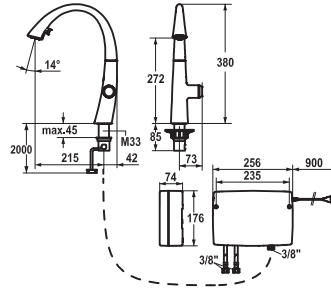

**KWC**

**ZOE**

<b>FUN</b>	KWC-No.
<b>115.0393.145</b>	10.201.242.000FL
all chrome, A 215, flexible connection hoses, mains receiver	

**Kitchen ■ with LEDShine, touch light PRO**

- IntelligentControl - electronic control
  - touch light PRO technology
- touch'n'flow 1-2-3
  - 3 preset temperatures and flow rates
- Position of control unit only possible on the right side
- gap between wall and centre of mounting hole min. 42 mm
- TouchProtect - anti-scald protection thanks to the "double skin" principle
- Microprocessor-control
  - touch'n'flow 1: cold water, 50% flow rate can be individually adjusted and saved
  - touch'n'flow 2: warm water, 50% flow rate can be individually adjusted and saved
  - touch'n'flow 3: hot water, 50% flow rate can be individually adjusted and saved
  - with cleaning programme
  - duration of water flow - safety indication: switch off automatically after 10 minutes
  - temperature limit can be adjusted
  - hot water disinfection (5 minutes) can be adjusted
  - can be restored to factory settings

Flow rate normal spray 9 l/min (3 bar)  
 Flow rate needle spray 10 l/min (3 bar)  
 Acoustic group I

FUN	KWC-No.
<b>115.0393.163</b>	10.201.242.127FL
decor steel, A 215, flexible connection hoses, mains receiver	

### Soap dispenser KWC ZOE

- Easily refillable from top without disassembly
- Mounting hole size  $\varnothing 26$  mm
- Scope of delivery:
  - Pump
  - Soap container, filling capacity 350 ml Z.635.713
- To be ordered separately (optional or if necessary):
  - Escutcheon Z.536.291.000 or Z.536.292.700