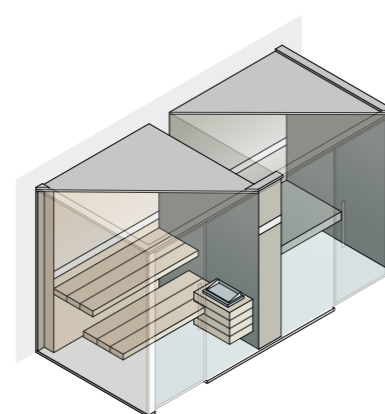

LOGICA SH FILO