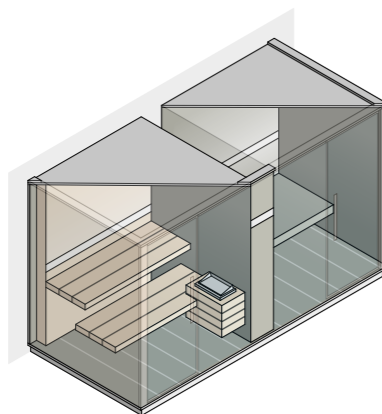

Materiali

Sauna - interno ed arredi:

- Hemlock canadese;
- Porte in vetro temperato 8 mm.

Sauna - pedana:

- Grès laminato 3,5 mm accoppiato su vetro temperato 15 mm.

Hammam - interno ed arredi:

- Grès laminato 3,5 mm;
- Porte in vetro temperato 8 mm.

Hammam - pedana:

- Grès laminato 3,5 mm accoppiato su vetro temperato 15 mm.

Finiture esterne

Alluminio verniciato.

Pareti esterne a vista in grès laminato 3,5 mm.

Componenti Sauna

Panche in legno.

Stufa con pietre.

Pannello di controllo touch.

Funzione Energy Saver automatica.

Mastellino integrato nella panca inferiore.

Mestolo in legno e clessidra.

Impianto elettrico canalizzato.

Illuminazione con cromoterapia a Led RGB,

- 5 colori fissi, 4 cicli dinamici e luce bianca.

Componenti Hammam

Aquasteam 45.

Panche in grès laminato.

Illuminazione con cromoterapia a Led RGB,

- 5 colori fissi, 4 cicli dinamici e luce bianca.

ECC - Effe Comfort Control

Sistema che consente di gestire a distanza sauna e hammam dal proprio dispositivo, tramite l'App Effe ECC. Disponibile su iOS e Android.

Hammam includes

Aquasteam 45.

Unglazed porcelain tile benches.

Lighting system with Led RGB colour therapy,

- 5 fixed colours, 4 dynamic cycles and white light.

ECC - Effe Comfort Control

System that remotely controls the sauna and the steam bath from your device, using the Effe ECC app. Available on iOS and Android.

Dimensioni e potenza assorbita Dimensions and absorbed power

Logica SH

373 x 171 x h 226 cm

10,5 kW max

230 Vac 1 N 50-60 Hz

400 Vac 3 N 50-60 Hz

Su misura
Custom size

Materials

Sauna - inside and fittings:

- Canadian Hemlock;
- Doors in 8 mm tempered glass.

Sauna - platform:

- 3.5 mm laminated grès porcelain fitted to 15 mm toughened glass.

Hammam - inside and fittings:

- 3.5 mm laminated grès porcelain;
- Doors in 8 mm tempered glass.

Hammam - platform: