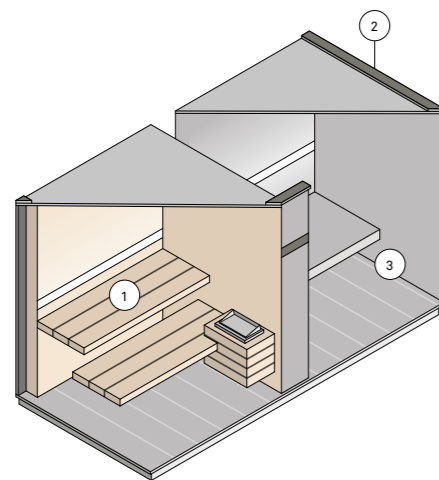

1. 1 INTERNI E ARREDI
   SAUNA
   SAUNA INSIDE
   AND FITTINGS
2. 2 STRUTTURA
   ESTERNA
   OUTSIDE
   STRUCTURE
3. 3 HAMMAM, PARETI
   ESTERNE E PEDANA
   HAMMAM, OUTSIDE
   AND PLATFORM

Translations

FRANÇAIS

Logica SH

Toute l'élégance du système Logica en un espace plus restreint. Sauna et bain turc deviennent un véritable projet de design intégré dans votre maison.

Caractéristiques :

Aquasteam est installé pour la production de vapeur, avec fonction Energy Saver et système automatique de lavage de la chaudière.
Disponible en trois finitions standard, ou avec des couleurs personnalisées.
Matériaux de qualité exceptionnelle : bois Hemlock canadien, revêtements en grès laminé Slimtech® de 3,5 mm, portes en verre trempé de 8 mm.
Disponible également dans la variante Filo (sans caillebotis) pour s'intégrer au mieux avec l'environnement.

DEUTSCH

Logica SH

Die ganze Eleganz des Systems Logica in einem kleineren Raum. Sauna und türkisches Dampfbad werden ein wahrhaftiges Designprojekt und Teil Ihres Zuhauses.

Beschreibung:

Für die Dampferzeugung sorgt Aquasteam mit der Funktion Energy Saver und automatischem Kesselreinigungssystem.
Erhältlich in drei Standardausführungen oder mit individueller Farbgestaltung.
Materialien von außergewöhnlicher Qualität: kanadisches Hemlock-Holz; Verfließungen aus laminiertem Feinsteinzeug Slimtech®, 3,5 mm; Türen aus gehärtetem Glas, 8 mm.
Für maximale Raumintegration auch in der Ausführung Filo (ohne Boden) erhältlich.

ESPAÑOL

Logica SH

Toda la elegancia del sistema Logica en un espacio más reducido. La sauna y el baño turco se convierten en un auténtico proyecto de diseño integrado con tu hogar.

Características:

Para la generación del vapor se ha instalado Aquasteam, con función de ahorro de energía y sistema automático de lavado de la caldera.
Disponible en tres acabados estándar o con colores personalizados.
Materiales de calidad excepcional: madera Hemlock canadiense, revestimientos en grés laminado Slimtech® de 3,5 mm, puertas en vidrio templado de 8 mm.
Se encuentra disponible también en la variante Filo (sin tarima) para permitir la máxima integración con el ambiente.

РУССКИЙ

Logica SH

Элегантный дизайн Logica в более компактном исполнении. Сауна и парная становятся настоящим предметом дизайна, гармонирующим с интерьером Вашего дома.

Характеристики:

Logica SH – это оазис релаксации и здоровья, который идеально впишется в Ваш интерьер благодаря трем вариантам исполнения.
Парогенератор Aquasteam с функцией энергосбережения и системой автоматической очистки нагревателя.
Материалы превосходного качества: канадский хемлок, отделка из ламинированного керамогранита Slimtech® 3,5 мм, двери из закаленного стекла 8 мм.
Доступно также в версии Filo (без поддона) для максимальной интеграции в окружающее пространство.

中文

Logica SH

Logica 系列高度融合了优雅完美的设计。桑拿浴及土耳其浴的设计，与您的家完美结合。

特点: