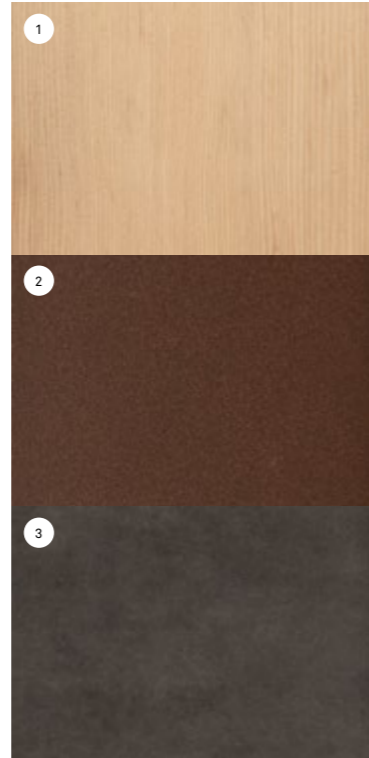

Logica S Filo White Cloud

CANADIAN HEMLOCK
(SMOOTH)

PAINTED ALUMINIUM
(WHITE) RAL 9010 SA810G

SLIMTECH
WHITE CLOUD

Logica S Stone

CANADIAN HEMLOCK
(SMOOTH)

PAINTED ALUMINIUM
(BROWN) YX355F 2525 SABLÉ

LAMINATED PORCELAIN
STONEWARE: DEEP BLACK
LEX5 NATURAL

Logica S Filo Stone

CANADIAN HEMLOCK
(SMOOTH)

PAINTED ALUMINIUM
(BROWN) YX355F 2525 SABLÉ

LAMINATED PORCELAIN
STONEWARE: DEEP BLACK
LEX5 NATURAL

Materials

SOFT SAND

Canadian Hemlock (Smooth)
Painted Aluminium (Gray)
Ral 7030
Slimtech Soft Sand

WHITE CLOUD

Canadian Hemlock (Smooth)
Painted Aluminium (White) Ral 9010
SA810G
Slimtech White Cloud

STONE

Canadian Hemlock (Smooth)
Painted Aluminium (Brown) YX355F
YX355F 2525 Sablé
Laminated Porcelain Stoneware
Deep Black LEX5 Natural