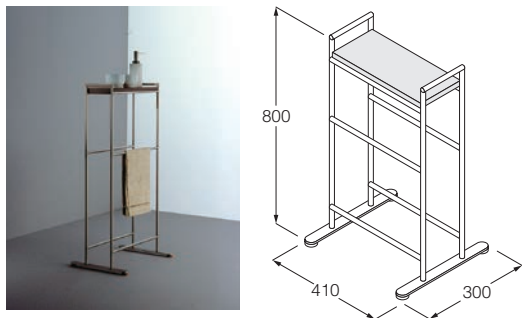

- Wall-foldable.

Satin stainless steel, wall-mounted. **KIMBT03**

MINIMAL - Holder for spare toilet roll.

Satin stainless steel, wall-mounted. **KIMBT04**

MINIMAL - Extendable magnifying mirror.

- With aluminium frame.
- One side is a regular mirror, and the reverse side provides 2X magnification.
- Extends min. 150 mm, max 650 mm from the wall.

Satin stainless steel, wall-mounted. **KIMSE01**

MINIMAL - Towel rack.

Satin stainless steel, wall-mounted. **KIMSV04**

L = Width
P = Depth
H = Height
Pr = Price code

Accessories

MINIMAL - Design Giulio Gianturco

Bathroom accessories in AISI 304 stainless steel, satin finish.

MINIMAL - Free-standing towel holder.

- Shelf in solid grey graphite oak.

Satin stainless steel..... **KIMSV06**

MINIMAL - Vertical towel rail.