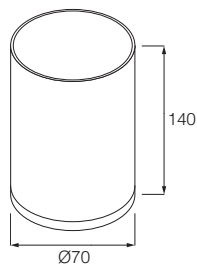

MINIMAL - Glass for toothbrush holder.

- White ceramic insert.

Satin stainless steel, floor-mounted or wall-mounted. **KIMSP01**

MINIMAL - Toilet roll holder.

Satin stainless steel, wall-mounted. **KIMRT01**

MINIMAL - Towel holder.

Satin stainless steel, wall-mounted. L 300. **KIMSV01**
 Satin stainless steel, wall-mounted. L 450. **KIMSV02**
 Satin stainless steel, wall-mounted. L 600. **KIMSV03**

MINIMAL - Toilet brush holder.