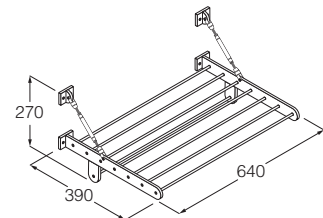

- Wall-foldable.

Satin stainless steel, wall-mounted. **KIMBT03**

MINIMAL - Holder for spare toilet roll.

Satin stainless steel, wall-mounted. **KIMBT04**

MINIMAL - Extendable magnifying mirror.

- With aluminium frame.
- One side is a regular mirror, and the reverse side provides 2X magnification.
- Extends min. 150 mm, max 650 mm from the wall.

Satin stainless steel, wall-mounted. **KIMSE01**

MINIMAL - Towel rack.

Satin stainless steel, wall-mounted. **KIMSV04**

L = Width
P = Depth
H = Height
Pr = Price code

Accessories

MINIMAL - Design Giulio Gianturco