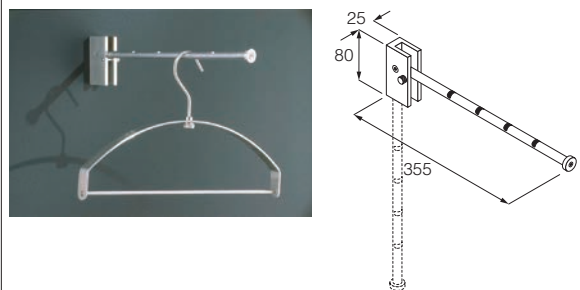

Bathroom accessories in AISI 304 stainless steel, satin finish.

MINIMAL - Free-standing towel holder.

- Shelf in solid grey graphite oak.

Satin stainless steel..... **KIMSV06**

MINIMAL - Vertical towel rail.

Satin stainless steel, wall-mounted..... **KIMSV05**

MINIMAL - Free-standing towel holder.

Satin stainless steel..... **KIMSV08**

MINIMAL - Laundry-sack.

- Optional accessory for towel holder code KIMSV08.

Fabric..... **KIMPB01**

MINIMAL - Soap dispenser.

- White DERLIN.

Satin stainless steel, top-mounted..... **KIMDS01**

MINIMAL - Foldable clothes-drier FOR 4 coat hangers.

- Coat hangers excluded.

Satin stainless steel..... **KIMSD01**

L = Width
P = Depth
H = Height
Pr = Price code