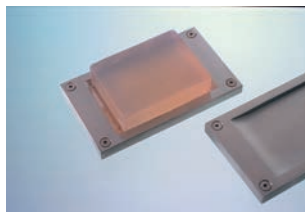

Accessories

MINIMAL - Design Giulio Gianurco

Bathroom accessories in AISI 304 stainless steel, satin finish.

MINIMAL - Soap holder.

Satin stainless steel, top-mounted. **KIMSA01**

MINIMAL - Soap holder.

Satin stainless steel, wall-mounted. **KIMSA02**

MINIMAL - Glass for toothbrush holder.

- White ceramic insert.

Satin stainless steel, floor-mounted or wall-mounted. **KIMSP01**

MINIMAL - Toilet roll holder.

Satin stainless steel, wall-mounted. **KIMRT01**

MINIMAL - Towel holder.

Satin stainless steel, wall-mounted. L 300. **KIMSV01**
 Satin stainless steel, wall-mounted. L 450. **KIMSV02**
 Satin stainless steel, wall-mounted. L 600. **KIMSV03**

MINIMAL - Toilet brush holder.

- Wall-foldable.

Satin stainless steel, wall-mounted. **KIMBT03**

MINIMAL - Holder for spare toilet roll.

Satin stainless steel, wall-mounted. **KIMBT04**

MINIMAL - Extendable magnifying mirror.

- With aluminium frame.
- One side is a regular mirror, and the reverse side provides 2X magnification.
- Extends min. 150 mm, max 650 mm from the wall.