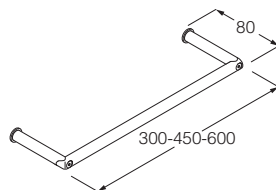

MINIMAL - Glass for toothbrush holder.

- White ceramic insert.

Satin stainless steel, floor-mounted or wall-mounted. **KIMSP01**

MINIMAL - Toilet roll holder.

Satin stainless steel, wall-mounted. **KIMRT01**

MINIMAL - Towel holder.

Satin stainless steel, wall-mounted. L 300. **KIMSV01**
 Satin stainless steel, wall-mounted. L 450. **KIMSV02**
 Satin stainless steel, wall-mounted. L 600. **KIMSV03**

MINIMAL - Toilet brush holder.