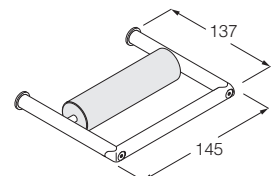

Accessories

MINIMAL - Design Giulio Gianurco

Bathroom accessories in AISI 304 stainless steel, satin finish.

MINIMAL - Soap holder.

Satin stainless steel, top-mounted. **KIMSA01**

MINIMAL - Soap holder.

Satin stainless steel, wall-mounted. **KIMSA02**

MINIMAL - Glass for toothbrush holder.

- White ceramic insert.

Satin stainless steel, floor-mounted or wall-mounted. **KIMSP01**

MINIMAL - Toilet roll holder.

Satin stainless steel, wall-mounted. **KIMRT01**

MINIMAL - Towel holder.

Satin stainless steel, wall-mounted. L 300. **KIMSV01**
 Satin stainless steel, wall-mounted. L 450. **KIMSV02**
 Satin stainless steel, wall-mounted. L 600. **KIMSV03**

MINIMAL - Toilet brush holder.

- Wall-foldable.

Satin stainless steel, wall-mounted. **KIMBT03**

MINIMAL - Holder for spare toilet roll.

Satin stainless steel, wall-mounted. **KIMBT04**

MINIMAL - Extendable magnifying mirror.

- With aluminium frame.
- One side is a regular mirror, and the reverse side provides 2X magnification.
- Extends min. 150 mm, max 650 mm from the wall.