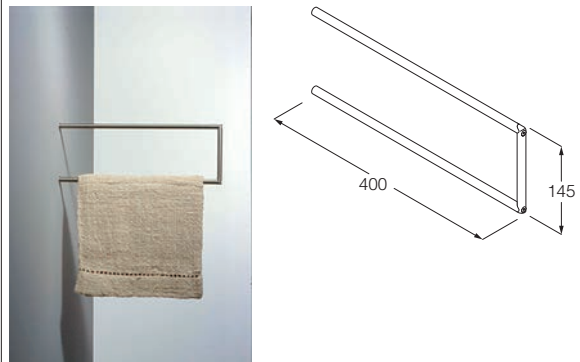

MINIMAL - Glass for toothbrush holder.

- White ceramic insert.

Satin stainless steel, floor-mounted or wall-mounted. **KIMSP01**

MINIMAL - Toilet roll holder.

Satin stainless steel, wall-mounted. **KIMRT01**

Satin stainless steel, wall-mounted. **KIMSE01**

MINIMAL - Towel rack.

Satin stainless steel, wall-mounted. **KIMSV04**

L = Width
P = Depth
H = Height
Pr = Price code

Accessories

MINIMAL - Design Giulio Gianturco

Bathroom accessories in AISI 304 stainless steel, satin finish.

MINIMAL - Free-standing towel holder.

- Shelf in solid grey graphite oak.

Satin stainless steel..... **KIMSV06**

MINIMAL - Vertical towel rail.

Satin stainless steel, wall-mounted..... **KIMSV05**

MINIMAL - Free-standing towel holder.

Satin stainless steel..... **KIMSV08**

MINIMAL - Laundry-sack.

- Optional accessory for towel holder code KIMSV08.