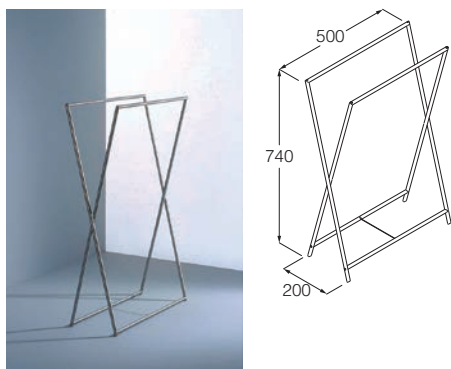

MINIMAL - Free-standing towel holder.

Satin stainless steel..... **KIMSV08**