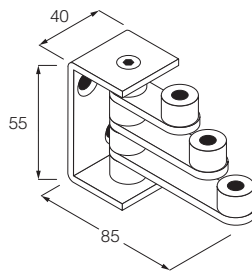

MINIMAL - Towel holder.

Satin stainless steel, wall-mounted. L 300. **KIMSV01**
 Satin stainless steel, wall-mounted. L 450. **KIMSV02**
 Satin stainless steel, wall-mounted. L 600. **KIMSV03**

MINIMAL - Toilet brush holder.

- White ceramic insert.

Satin stainless steel, floor-mounted or wall-mounted. **KIMSC01**

L = Width
 P = Depth
 H = Height
 Pr = Price code

Accessories

MINIMAL - Design Giulio Gianurco

Bathroom accessories in AISI 304 stainless steel, satin finish.

MINIMAL - Bathrobe hook.

- 2 pieces per package.

Satin stainless steel, wall-mounted. **KIMBT01**

MINIMAL - Single bathrobe hook.

- 2 pieces per package.

Satin stainless steel, wall-mounted. **KIMBT02**

MINIMAL - Multiple bathrobe hook.

- Wall-foldable.

Satin stainless steel, wall-mounted. **KIMBT03**

MINIMAL - Holder for spare toilet roll.

Satin stainless steel, wall-mounted. **KIMBT04**

MINIMAL - Extendable magnifying mirror.

- With aluminium frame.
- One side is a regular mirror, and the reverse side provides 2X magnification.
- Extends min. 150 mm, max 650 mm from the wall.