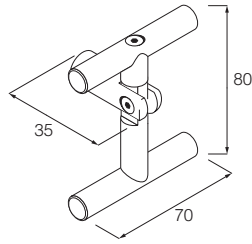

MINIMAL - Towel holder.

Satin stainless steel, wall-mounted. L 300. **KIMSV01**
 Satin stainless steel, wall-mounted. L 450. **KIMSV02**
 Satin stainless steel, wall-mounted. L 600. **KIMSV03**

MINIMAL - Toilet brush holder.

- White ceramic insert.

Satin stainless steel, floor-mounted or wall-mounted. **KIMSC01**

L = Width
 P = Depth
 H = Height
 Pr = Price code

Accessories

MINIMAL - Design Giulio Gianurco

Bathroom accessories in AISI 304 stainless steel, satin finish.

MINIMAL - Bathrobe hook.

- 2 pieces per package.

Satin stainless steel, wall-mounted. **KIMBT01**

MINIMAL - Single bathrobe hook.

- 2 pieces per package.

Satin stainless steel, wall-mounted. **KIMBT02**

MINIMAL - Multiple bathrobe hook.

- Wall-foldable.

Satin stainless steel, wall-mounted. **KIMBT03**

MINIMAL - Holder for spare toilet roll.

Satin stainless steel, wall-mounted. **KIMBT04**

MINIMAL - Extendable magnifying mirror.

- With aluminium frame.
- One side is a regular mirror, and the reverse side provides 2X magnification.
- Extends min. 150 mm, max 650 mm from the wall.