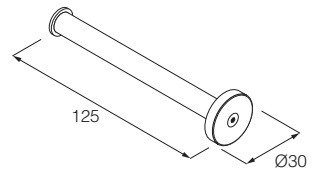

MINIMAL - Towel holder.

Satin stainless steel, wall-mounted. L 300. **KIMSV01**
 Satin stainless steel, wall-mounted. L 450. **KIMSV02**
 Satin stainless steel, wall-mounted. L 600. **KIMSV03**

MINIMAL - Toilet brush holder.

- White ceramic insert.

Satin stainless steel, floor-mounted or wall-mounted. **KIMSC01**

L = Width
 P = Depth
 H = Height
 Pr = Price code

Accessories

MINIMAL - Design Giulio Gianurco

Bathroom accessories in AISI 304 stainless steel, satin finish.

MINIMAL - Bathrobe hook.

- 2 pieces per package.

Satin stainless steel, wall-mounted. **KIMBT01**

MINIMAL - Single bathrobe hook.

- 2 pieces per package.

Satin stainless steel, wall-mounted. **KIMBT02**

MINIMAL - Multiple bathrobe hook.

- Wall-foldable.

Satin stainless steel, wall-mounted. **KIMBT03**

MINIMAL - Holder for spare toilet roll.

Satin stainless steel, wall-mounted. **KIMBT04**

MINIMAL - Extendable magnifying mirror.

- With aluminium frame.
- One side is a regular mirror, and the reverse side provides 2X magnification.
- Extends min. 150 mm, max 650 mm from the wall.