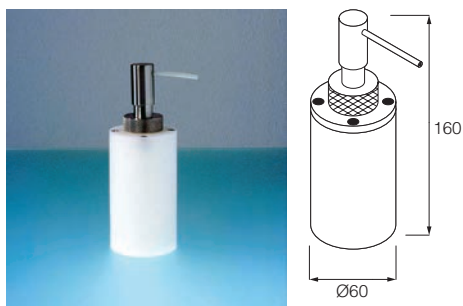

MINIMAL - Glass for toothbrush holder.

- White ceramic insert.

Satin stainless steel, floor-mounted or wall-mounted. **KIMSP01**

MINIMAL - Toilet roll holder.

Satin stainless steel, wall-mounted. **KIMRT01**

Bathroom accessories in AISI 304 stainless steel, satin finish.

MINIMAL - Free-standing towel holder.

- Shelf in solid grey graphite oak.

Satin stainless steel..... **KIMSV06**

MINIMAL - Vertical towel rail.

Satin stainless steel, wall-mounted..... **KIMSV05**

MINIMAL - Free-standing towel holder.

Satin stainless steel..... **KIMSV08**

MINIMAL - Laundry-sack.

- Optional accessory for towel holder code KIMSV08.

Fabric..... **KIMPB01**

MINIMAL - Soap dispenser.

- White DERLIN.

Satin stainless steel, top-mounted..... **KIMDS01**

MINIMAL - Foldable clothes-drier FOR 4 coat hangers.

- Coat hangers excluded.

Satin stainless steel..... **KIMSD01**