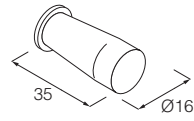

MINIMAL - Towel holder.

Satin stainless steel, wall-mounted. L 300. **KIMSV01**
 Satin stainless steel, wall-mounted. L 450. **KIMSV02**
 Satin stainless steel, wall-mounted. L 600. **KIMSV03**

MINIMAL - Toilet brush holder.

- White ceramic insert.

Satin stainless steel, floor-mounted or wall-mounted. **KIMSC01**

L = Width
 P = Depth
 H = Height
 Pr = Price code

Accessories

MINIMAL - Design Giulio Gianurco

Bathroom accessories in AISI 304 stainless steel, satin finish.

MINIMAL - Bathrobe hook.

- 2 pieces per package.

Satin stainless steel, wall-mounted. **KIMBT01**

MINIMAL - Single bathrobe hook.

- 2 pieces per package.

Satin stainless steel, wall-mounted. **KIMBT02**

MINIMAL - Multiple bathrobe hook.