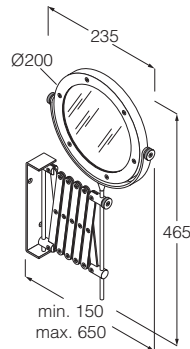

MINIMAL - Bathrobe hook.

- 2 pieces per package.

Satin stainless steel, wall-mounted. **KIMBT01**

MINIMAL - Single bathrobe hook.

- 2 pieces per package.

Satin stainless steel, wall-mounted. **KIMBT02**

MINIMAL - Multiple bathrobe hook.

- Wall-foldable.

Satin stainless steel, wall-mounted. **KIMBT03**

MINIMAL - Holder for spare toilet roll.

Satin stainless steel, wall-mounted. **KIMBT04**

MINIMAL - Extendable magnifying mirror.

- With aluminium frame.
- One side is a regular mirror, and the reverse side provides 2X magnification.
- Extends min. 150 mm, max 650 mm from the wall.

Satin stainless steel, wall-mounted. **KIMSE01**

MINIMAL - Towel rack.

Satin stainless steel, wall-mounted. **KIMSV04**

L = Width
P = Depth
H = Height
Pr = Price code

Accessories

MINIMAL - Design Giulio Gianturco