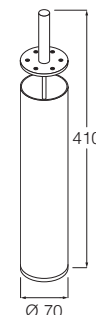

MINIMAL - Glass for toothbrush holder.

- White ceramic insert.

Satin stainless steel, floor-mounted or wall-mounted. **KIMSP01**

MINIMAL - Toilet roll holder.

Satin stainless steel, wall-mounted. **KIMRT01**

MINIMAL - Towel holder.

Satin stainless steel, wall-mounted. L 300. **KIMSV01**
 Satin stainless steel, wall-mounted. L 450. **KIMSV02**
 Satin stainless steel, wall-mounted. L 600. **KIMSV03**

MINIMAL - Toilet brush holder.

- White ceramic insert.

Satin stainless steel, floor-mounted or wall-mounted. **KIMSC01**

L = Width
 P = Depth
 H = Height
 Pr = Price code

Accessories

MINIMAL - Design Giulio Gianurco

Bathroom accessories in AISI 304 stainless steel, satin finish.

- Wall-foldable.

Satin stainless steel, wall-mounted. **KIMBT03**

MINIMAL - Holder for spare toilet roll.

Satin stainless steel, wall-mounted. **KIMBT04**

MINIMAL - Extendable magnifying mirror.

- With aluminium frame.
- One side is a regular mirror, and the reverse side provides 2X magnification.
- Extends min. 150 mm, max 650 mm from the wall.