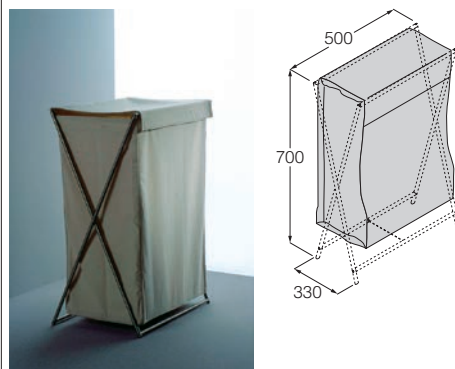

MINIMAL - Laundry-sack.

- Optional accessory for towel holder code KIMSV08.

Fabric..... **KIMPB01**