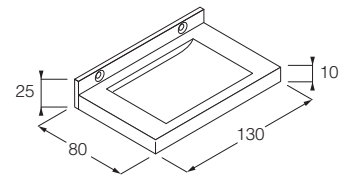

Satin stainless steel, top-mounted. **KIMSA01**

MINIMAL - Soap holder.