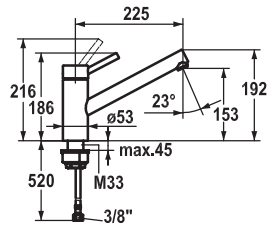

Soap dispenser KWC ONO

- Easily refillable from top without disassembly
- Mounting hole size $\varnothing 26$ mm
- Scope of delivery:
 - Pump
 - Soap container, filling capacity 350 ml Z.635.713
- To be ordered separately (optional or if necessary):
 - Escutcheon Z.536.291.000 or Z.536.292.700