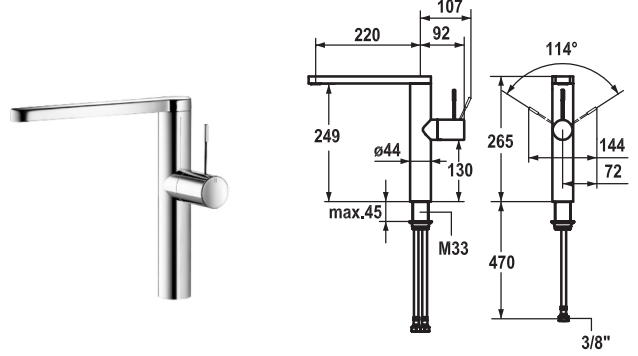

FUN	KWC-No.
115.0308.170	10.151.413.000FL
all chrome, A 220, flexible connection hoses	
115.0308.208	10.151.413.700FL
stainless steel, A 220, flexible connection hoses	

Lever mixer ■ Kitchen

Lever mixer

- Lever installation possible on the right or left side
- Surgical-grade hardened stainless steel lever
- Swivel spout 360°
  - Neoperl® Caché®
- OptimalSpace - ample space for washing or working
- KWC cartridge M 35 H
  - with ceramic discs
  - flow rate and temperature continuously variable
- Flexible connection hoses 3/8"
- Fastening by means of threaded sleeve M33 x 1.5
- Mounting hole size ø35 mm
- To be ordered separately (optional or if necessary):
  - Short lever, L 70 mm Z.535.995

Lever mixer ■ Kitchen

Lever mixer

- Lever installation possible on the right or left side
- Surgical-grade hardened stainless steel lever
- Swivel spout 360°
  - Neoperl® SLIM®
- OptimalSpace - ample space for washing or working
- KWC cartridge M 35 H
  - with ceramic discs
  - flow rate and temperature continuously variable
- Flexible connection hoses 3/8"
- Fastening by means of threaded sleeve M33 x 1.5
- Mounting hole size ø35 mm

Flow rate 12 l/min (3 bar)
Acoustic group I

Flow rate 11 l/min (3 bar)
Acoustic group II