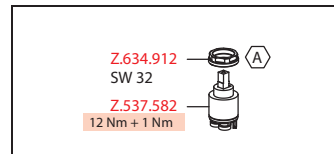

Lever mixer ■ Kitchen ■ detachable

Lever mixer

- Detachable for installation below windows - detached 55 mm
- Surgical-grade hardened stainless steel lever
- TouchProtect - anti-scald protection thanks to the "double skin" principle
- Intrinsically safe against backflow
- Pull-out spray
  - SprayClean - easy to clean and actively prevents limescale buildup
  - up to 700 mm pull-out length
  - PowerClean - needle spray mode, with automatic diverter reset
  - hose surface to fit faucet surface
- Hose guide, swivelling 105°
- EasyLock - a pull-out spray that easily slides back into place
- KWC cartridge M 35 H
  - with ceramic discs
  - flow rate and temperature continuously variable
- Flexible connection hoses 3/8"
- Fastening by means of threaded sleeve M35 x 1.5 (preassembled socket)
- Mounting hole size ø35 - 37 mm

Flow rate normal spray 9 l/min (3 bar)
Flow rate needle spray 9 l/min (3 bar)
Acoustic group II