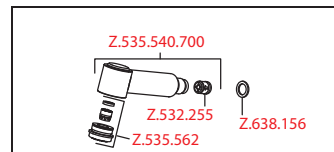

Lever mixer ■ Kitchen ■ detachable

Lever mixer

- Detachable for installation below windows - detached 55 mm
- Surgical-grade hardened stainless steel lever
- TouchProtect - anti-scald protection thanks to the "double skin" principle
- Intrinsically safe against backflow
- Pull-out spray
  - SprayClean - easy to clean and actively prevents limescale buildup
  - up to 700 mm pull-out length
  - PowerClean - needle spray mode, with automatic diverter reset
  - hose surface to fit faucet surface
- Hose guide, swivelling 105°
- EasyLock - a pull-out spray that easily slides back into place
- KWC cartridge M 35 H
  - with ceramic discs
  - flow rate and temperature continuously variable
- Flexible connection hoses 3/8"
- Fastening by means of threaded sleeve M35 x 1.5 (preassembled socket)
- Mounting hole size ø35 - 37 mm

Flow rate normal spray 9 l/min (3 bar)
Flow rate needle spray 9 l/min (3 bar)
Acoustic group II