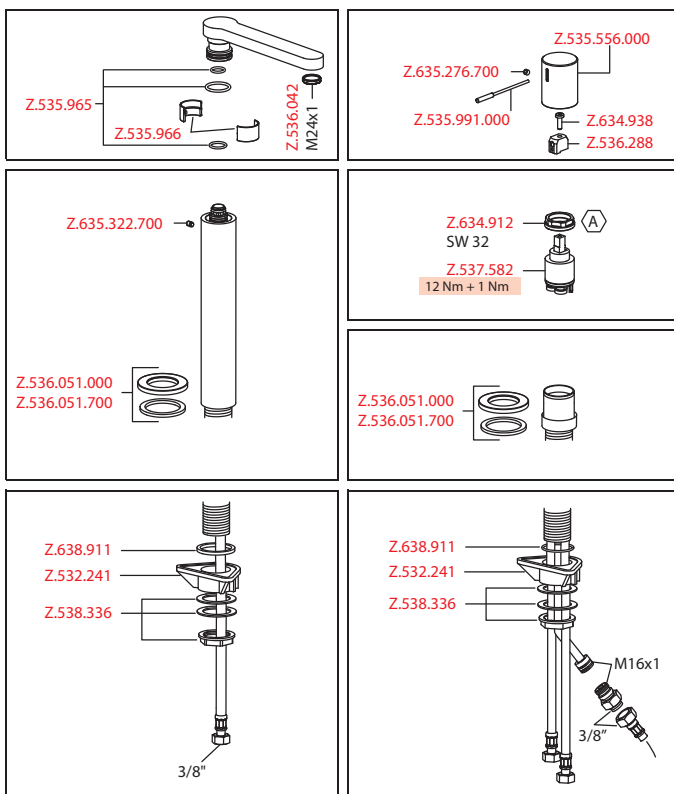

Lever mixer ■ Kitchen

Lever mixer

- 2-hole
- Lever installation possible on the right or left side
- Surgical-grade hardened stainless steel lever
- Swivel spout 360°
  - Neoperl® SLIM®
- OptimalSpace - ample space for washing or working
- KWC cartridge M 35 H
  - with ceramic discs
  - flow rate and temperature continuously variable
- Flexible connection hoses 3/8"
- Fastening by means of threaded sleeve M33 x 1.5
- Mounting hole size ø35 mm

Flow rate 12 l/min (3 bar)
Acoustic group II