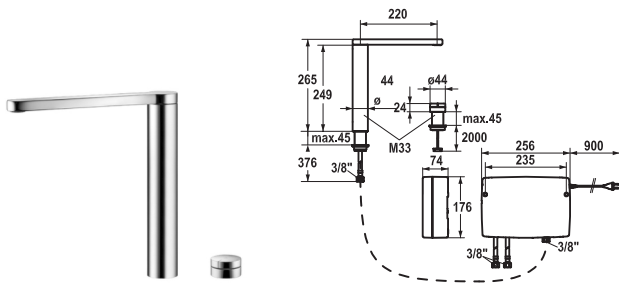

FUN	KWC-No.
115.0308.217	10.652.012.000FL
all chrome, A 220, flexible connection hoses, mains receiver	

Kitchen ■ with LED-technology

IntelligentControl - electronic control

- touch light PRO technology
- touch'n'flow 1-2-3
  - 3 preset temperatures and flow rates
- 2-hole
- Microprocessor-control
  - touch'n'flow 1: cold water, 50% flow rate can be individually adjusted and saved
  - touch'n'flow 2: warm water, 50% flow rate can be individually adjusted and saved
  - touch'n'flow 3: hot water, 50% flow rate can be individually adjusted and saved
  - with cleaning programme
  - duration of water flow - safety indication: switch off automatically after 10 minutes
  - temperature limit can be adjusted
  - hot water disinfection (5 minutes) can be adjusted
  - can be restored to factory settings
- Swivel spout 360°
  - Neoperl® SLIM®
- OptimalSpace - ample space for washing or working
- touch light PRO control unit, maintenance-free
  - up-to-date microprocessor and drive technology
  - tried-and-tested valve technology
  - incl. installation materials
  - designed for wired connection to 1 operating unit (standard), wireless connection to 1 operating unit (optional)
- Flexible connection hoses 3/8"
- Fastening by means of threaded sleeve M33 x 1.5
- Mounting hole size ø35 mm
- Scope of delivery:
  - Mains receiver 100-240 V / operating voltage 15 V / cable length 900 mm
  - Control unit and wired operating unit / cable length 2000 mm
- To be ordered separately (optional or if necessary):
  - Extension set 1500 mm Z.536.352, comprising: stainless steel hose 1500 mm, 3/8" x 3/8", double nipple, sealing material
  - KWC ONO touch light PRO wireless operating unit Z.536.351.000
- Go to www.kwc.com for comprehensive information on planning, installation and operation, or get in touch with your KWC contact person.

Flow rate 12 l/min (3 bar)
Acoustic group I