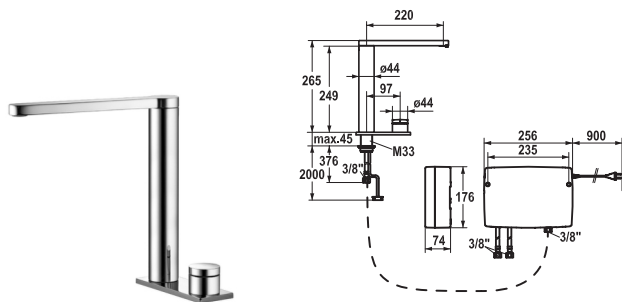

KWC

ONO

FUN	KWC-No.
115.0308.219	10.651.022.000FL
all chrome, A 220, flexible connection hoses, mains receiver	

Kitchen ■ with LED-technology

IntelligentControl - electronic control

- touch light PRO technology
- touch'n'flow 1-2-3
 - 3 preset temperatures and flow rates
- Microprocessor-control
 - touch'n'flow 1: cold water, 50% flow rate can be individually adjusted and saved
 - touch'n'flow 2: warm water, 50% flow rate can be individually adjusted and saved
 - touch'n'flow 3: hot water, 50% flow rate can be individually adjusted and saved
 - with cleaning programme
 - duration of water flow - safety indication: switch off automatically after 10 minutes
 - temperature limit can be adjusted
 - hot water disinfection (5 minutes) can be adjusted
 - can be restored to factory settings
- Swivel spout 360°
 - Neoperl® SLIM®
- OptimalSpace - ample space for washing or working
- touch light PRO control unit, maintenance-free
 - up-to-date microprocessor and drive technology
 - tried-and-tested valve technology
 - incl. installation materials
 - designed for wired connection to 1 operating unit (standard), wireless connection to 1 operating unit (optional)
- Flexible connection hoses 3/8"
- Fastening by means of threaded sleeve M33 x 1.5
- Mounting hole size ø35 mm
- Scope of delivery:
 - Mains receiver 100-240 V / operating voltage 15 V / cable length 900 mm
 - Control unit and wired operating unit / cable length 2000 mm
- To be ordered separately (optional or if necessary):
 - Extension set 1500 mm Z.536.352, comprising: stainless steel hose 1500 mm, 3/8" x 3/8", double nipple, sealing material
 - KWC ONO touch light PRO wireless operating unit Z.536.351.000
- Go to www.kwc.com for comprehensive information on planning, installation and operation, or get in touch with your KWC contact person.