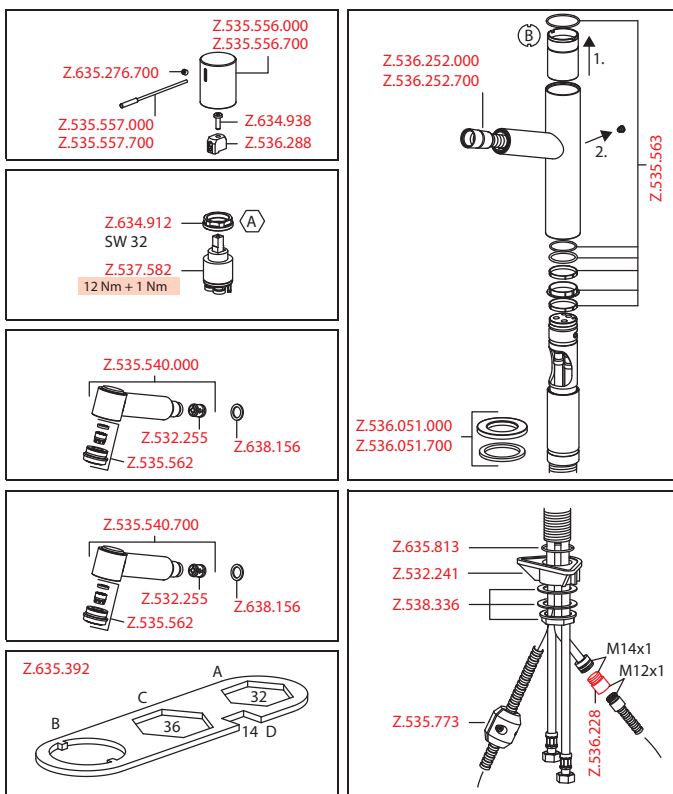

■ Flexible connection hoses 3/8"

■ Fastening by means of threaded sleeve M33 x 1.5

■ Mounting hole size 35 mm

■ Scope of delivery:

– Mains receiver 100-240 V / operating voltage 15 V / cable length 900 mm

Lever mixer ■ Kitchen

Lever mixer

- Surgical-grade hardened stainless steel lever
- TouchProtect - anti-scald protection thanks to the "double skin" principle
- Pull-out spray
 - SprayClean - easy to clean and actively prevents limescale buildup
 - up to 700 mm pull-out length
 - PowerClean - needle spray mode, with automatic diverter reset
 - hose surface to fit faucet surface
- Hose guide, swivelling 105°
- EasyLock - a pull-out spray that easily slides back into place
- KWC cartridge M 35 H
 - with ceramic discs
 - flow rate and temperature continuously variable
- Flexible connection hoses 3/8"
- Fastening by means of threaded sleeve M33 x 1.5
- Mounting hole size ø35 mm

Flow rate normal spray 12 l/min (3 bar)

Flow rate needle spray 13 l/min (3 bar)

Acoustic group II

FUN	KWC-No.
115.0308.254	10.151.043.700FL
stainless steel, A 225, flexible connection hoses	

FUN	KWC-No.
115.0308.255	10.151.053.700FL
stainless steel, A 220, flexible connection hoses	

Lever mixer ■ Kitchen ■ detachable

Lever mixer

- Detachable for installation below windows - detached 55 mm
- Surgical-grade hardened stainless steel lever
- Intrinsically safe against backflow
- Swivel spout 270°
 - Neoperl® Caché®
- KWC cartridge M 35 H
 - with ceramic discs
 - flow rate and temperature continuously variable
- Flexible connection hoses 3/8"
- Fastening by means of threaded sleeve M35 x 1.5 (preassembled socket)
- Mounting hole size ø35 - 37 mm