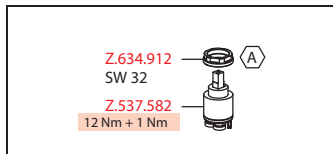

Lever mixer ■ Kitchen ■ detachable

Lever mixer

- Detachable for installation below windows - detached 55 mm
- Surgical-grade hardened stainless steel lever
- Intrinsically safe against backflow
- Swivel spout 270°
  - Neoperl® Caché®
- KWC cartridge M 35 H
  - with ceramic discs
  - flow rate and temperature continuously variable
- Flexible connection hoses 3/8"
- Fastening by means of threaded sleeve M35 x 1.5 (preassembled socket)
- Mounting hole size ø35 - 37 mm

Flow rate 11 l/min (3 bar)
Acoustic group I