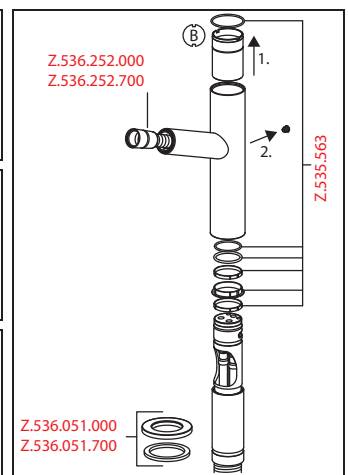

Lever mixer ■ Kitchen ■ detachable

Lever mixer

- Detachable for installation below windows - detached 55 mm
- Surgical-grade hardened stainless steel lever
- TouchProtect - anti-scald protection thanks to the "double skin" principle
- Intrinsically safe against backflow
- Pull-out spray
  - SprayClean - easy to clean and actively prevents limescale buildup
  - up to 700 mm pull-out length
  - PowerClean - needle spray mode, with automatic diverter reset
  - hose surface to fit faucet surface
- Hose guide, swivelling 105°
- EasyLock - a pull-out spray that easily slides back into place
- KWC cartridge M 35 H
  - with ceramic discs
  - flow rate and temperature continuously variable
- Flexible connection hoses 3/8"
- Fastening by means of threaded sleeve M35 x 1.5 (preassembled socket)
- Mounting hole size ø35 - 37 mm

Flow rate normal spray 9 l/min (3 bar)
Flow rate needle spray 9 l/min (3 bar)
Acoustic group II