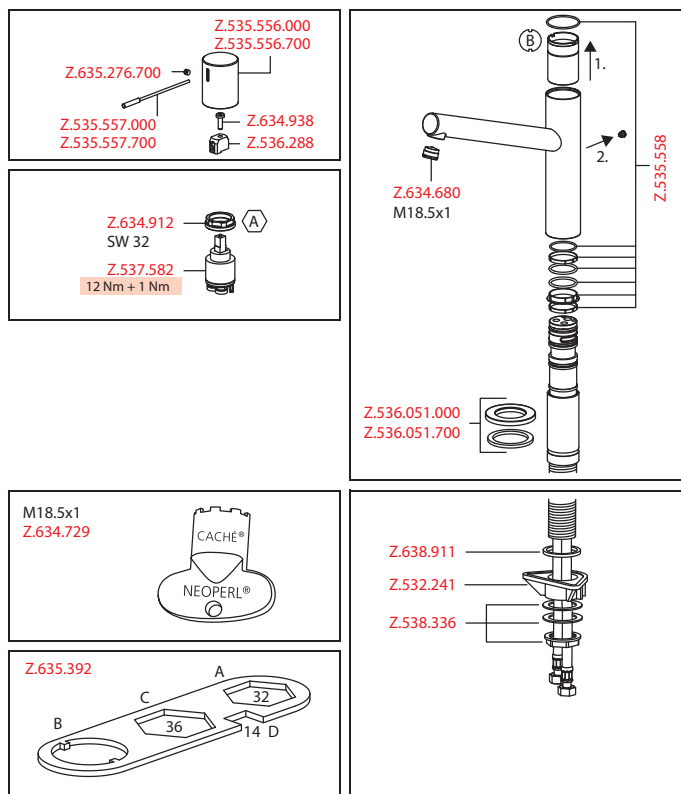

Lever mixer ■ Kitchen

Lever mixer

- Surgical-grade hardened stainless steel lever
- TouchProtect - anti-scald protection thanks to the "double skin" principle
- Pull-out aerator
  - Neoperl® Cascade®
  - up to 700 mm pull-out length
  - hose surface to fit faucet surface
- Hose guide, swivelling 105°
- EasyLock - a pull-out spray that easily slides back into place
- KWC cartridge M 35 H
  - with ceramic discs
  - flow rate and temperature continuously variable
- Flexible connection hoses 3/8"
- Fastening by means of threaded sleeve M33 x 1.5
- Mounting hole size ø35 mm

Flow rate 12 l/min (3 bar)
Acoustic group I