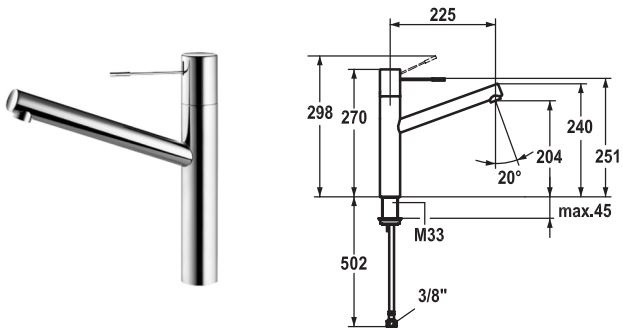

FUN	KWC-No.
115.0308.190	10.151.023.000FL
all chrome, A 225, flexible connection hoses	
115.0308.184	10.151.023.700FL
stainless steel, A 225, flexible connection hoses