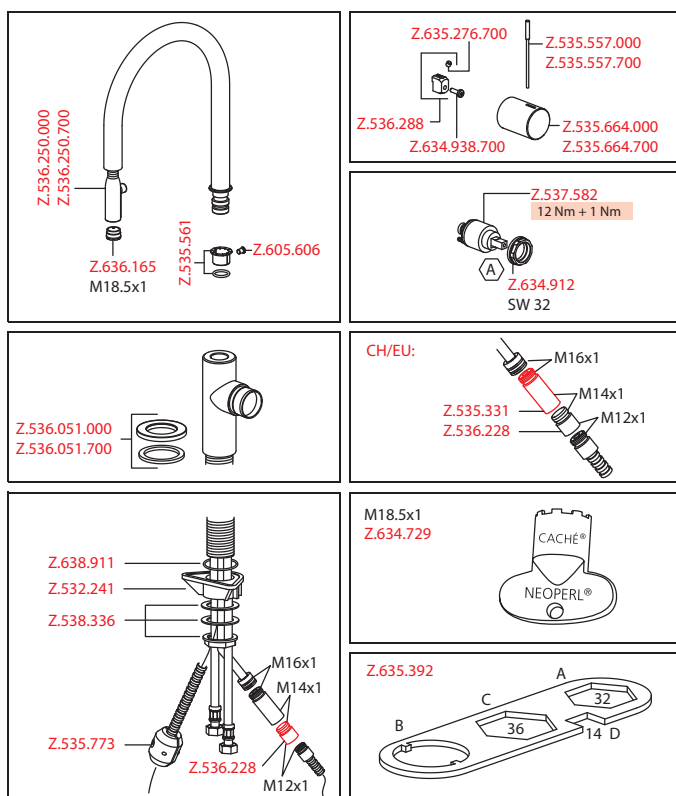

Lever mixer ■ Kitchen

Lever mixer

- Lever installation possible on the right or left side
- Surgical-grade hardened stainless steel lever
- TouchProtect - anti-scald protection thanks to the "double skin" principle
- Pull-out aerator covered
  - Neoperl® Caché®
  - up to 700 mm pull-out length
  - hose surface to fit faucet surface
- Hose guide, swivelling 360°
- EasyLock - a pull-out spray that easily slides back into place
- OptimalSpace - ample space for washing or working
- KWC cartridge M 35 H
  - with ceramic discs
  - flow rate and temperature continuously variable
- Flexible connection hoses 3/8"
- Fastening by means of threaded sleeve M33 x 1.5
- Mounting hole size ø35 mm
- To be ordered separately (optional or if necessary):
  - Short lever, L 70 mm Z.535.995

Flow rate 10 l/min (3 bar)
Acoustic group II