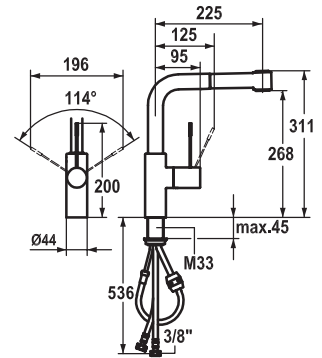

Lever mixer ■ Kitchen

Lever mixer

- Lever installation possible on the right or left side
- Surgical-grade hardened stainless steel lever
- TouchProtect - anti-scald protection thanks to the "double skin" principle
- Pull-out aerator covered
  - Neoperl® Caché®
  - up to 700 mm pull-out length
  - hose surface to fit faucet surface
- Hose guide, swivelling 360°
- EasyLock - a pull-out spray that easily slides back into place
- OptimalSpace - ample space for washing or working
- KWC cartridge M 35 H
  - with ceramic discs
  - flow rate and temperature continuously variable
- Flexible connection hoses 3/8"
- Fastening by means of threaded sleeve M33 x 1.5
- Mounting hole size ø35 mm
- To be ordered separately (optional or if necessary):
  - Short lever, L 70 mm Z.535.995

Flow rate 10 l/min (3 bar)
Acoustic group II