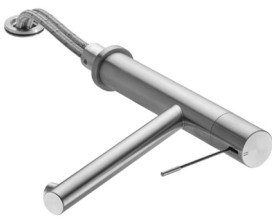

Lever mixer ■ Kitchen

Lever mixer

- Surgical-grade hardened stainless steel lever
- TouchProtect - anti-scald protection thanks to the "double skin" principle
- Pull-out spray
 - SprayClean - easy to clean and actively prevents limescale buildup
 - up to 700 mm pull-out length
 - PowerClean - needle spray mode, with automatic diverter reset
 - hose surface to fit faucet surface
- Hose guide, swivelling 105°
- EasyLock - a pull-out spray that easily slides back into place
- KWC cartridge M 35 H
 - with ceramic discs
 - flow rate and temperature continuously variable
- Flexible connection hoses 3/8"
- Fastening by means of threaded sleeve M33 x 1.5
- Mounting hole size ø35 mm

Flow rate normal spray 12 l/min (3 bar)

Flow rate needle spray 13 l/min (3 bar)

Acoustic group II

FUN	KWC-No.
115.0308.254	10.151.043.700FL
stainless steel, A 225, flexible connection hoses	

FUN	KWC-No.
115.0308.255	10.151.053.700FL
stainless steel, A 220, flexible connection hoses	