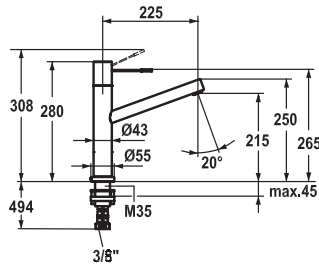

FUN	KWC-No.
115.0308.254	10.151.043.700FL
stainless steel, A 225, flexible connection hoses