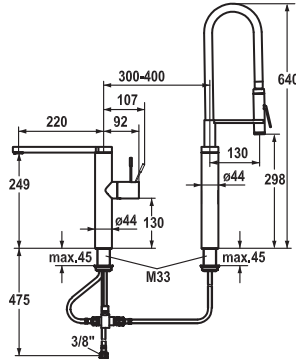

FUN	KWC-No.
115.0308.195	10.152.423.000FL
all chrome, A 220, flexible connection hoses	

Lever mixer ■ Kitchen

Lever mixer

- HighFlex patented spring hose technology
- 2-hole
- Lever installation possible on the right or left side
- Surgical-grade hardened stainless steel lever
- TouchProtect - anti-scald protection thanks to the "double skin" principle
- Integrated vacuum diversion
- EasyLock - a pull-out spray that easily slides back into place
- Swivel spout 360°
  - Neoperl® SLIM®

- Professional spray 360° turn
  - SprayClean - easy to clean and actively prevents limescale buildup
  - PowerClean - needle spray mode
- OptimalSpace - ample space for washing or working
- KWC cartridge M 35 H
  - with ceramic discs
  - flow rate and temperature continuously variable
- Flexible connection hoses 3/8"
- Fastening by means of threaded sleeve M33 x 1.5
- Mounting hole size ø35 mm
- Scope of delivery:
  - Spray holder Z.535.963

Flow rate 8 l/min (3 bar)
Spray: Flow rate 3 l/min (3 bar)
Acoustic group I