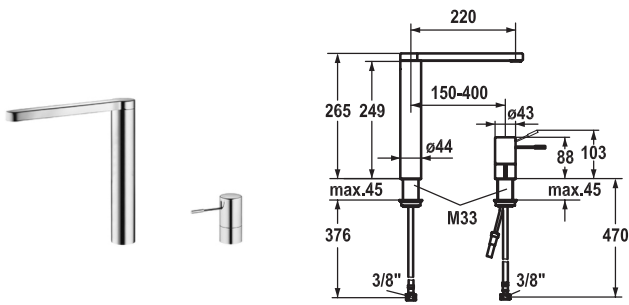

FUN	KWC-No.
115.0308.196	10.152.413.000FL
all chrome, A 220, flexible connection hoses	

Lever mixer ■ Kitchen

Lever mixer

- 2-hole
- Lever installation possible on the right or left side
- Surgical-grade hardened stainless steel lever
- Swivel spout 360°
  - Neoperl® SLIM®
- OptimalSpace - ample space for washing or working
- KWC cartridge M 35 H
  - with ceramic discs
  - flow rate and temperature continuously variable
- Flexible connection hoses 3/8"
- Fastening by means of threaded sleeve M33 x 1.5
- Mounting hole size ø35 mm

Flow rate 12 l/min (3 bar)
Acoustic group II

FUN	KWC-No.
115.0308.194	10.152.322.000FL
all chrome, A 200, flexible connection hoses	

Lever mixer ■ Kitchen

Lever mixer

- 2-hole
- Lever installation possible on the right or left side
- Surgical-grade hardened stainless steel lever
- TouchProtect - anti-scald protection thanks to the "double skin" principle
- Pull-out aerator covered
  - Neoperl® Caché®
  - hose surface to fit faucet surface
- Hose guide, swivelling 360°
- EasyLock - a pull-out spray that easily slides back into place
- OptimalSpace - ample space for washing or working
- KWC cartridge M 35 H
  - with ceramic discs
  - flow rate and temperature continuously variable
- Flexible connection hoses 3/8"
- Fastening by means of threaded sleeve M33 x 1.5
- Mounting hole size ø35 mm

Flow rate 10 l/min (3 bar)
Acoustic group II