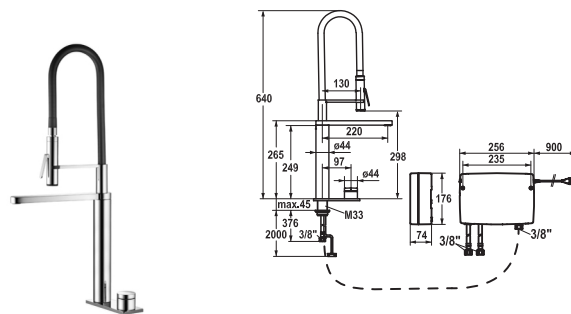

FUN	KWC-No.
115.0308.222	10.651.122.000FL
all chrome, A 220, flexible connection hoses, mains receiver	

Kitchen ■ with LED-technology

IntelligentControl - electronic control

- touch light PRO technology
- HighFlex patented spring hose technology
- touch'n'flow 1-2-3
  - 3 preset temperatures and flow rates
- TouchProtect - anti-scald protection thanks to the "double skin" principle
- Microprocessor-control
  - touch'n'flow 1: cold water, 50% flow rate can be individually adjusted and saved
  - touch'n'flow 2: warm water, 50% flow rate can be individually adjusted and saved
  - touch'n'flow 3: hot water, 50% flow rate can be individually adjusted and saved
  - with cleaning programme
  - duration of water flow - safety indication: switch off automatically after 10 minutes
  - temperature limit can be adjusted
  - hot water disinfection (5 minutes) can be adjusted
  - can be restored to factory settings
- EasyLock - a pull-out spray that easily slides back into place
- Swivel spout 360°
  - Neoperl® SLIM®
- Professional spray 360° turn
  - SprayClean - easy to clean and actively prevents limescale buildup
  - PowerClean - needle spray mode
- OptimalSpace - ample space for washing or working
- touch light PRO control unit, maintenance-free
  - up-to-date microprocessor and drive technology
  - tried-and-tested valve technology
  - incl. installation materials
  - designed for wired connection to 1 operating unit (standard), wireless connection to 1 operating unit (optional)
- Flexible connection hoses 3/8"
- Fastening by means of threaded sleeve M33 x 1.5
- Mounting hole size ø35 mm
- Scope of delivery:
  - Mains receiver 100-240 V / operating voltage 15 V / cable length 900 mm
  - Control unit and wired operating unit / cable length 2000 mm
- To be ordered separately (optional or if necessary):
  - Extension set 1500 mm Z.536.352, comprising: stainless steel hose 1500 mm, 3/8" x 3/8", double nipple, sealing material
  - KWC ONO touch light PRO wireless operating unit Z.536.351.000
- Go to www.kwc.com for comprehensive information on planning, installation and operation, or get in touch with your KWC contact person.

Flow rate 8 l/min (3 bar)
Spray: Flow rate 4 l/min (3 bar)
Acoustic group I