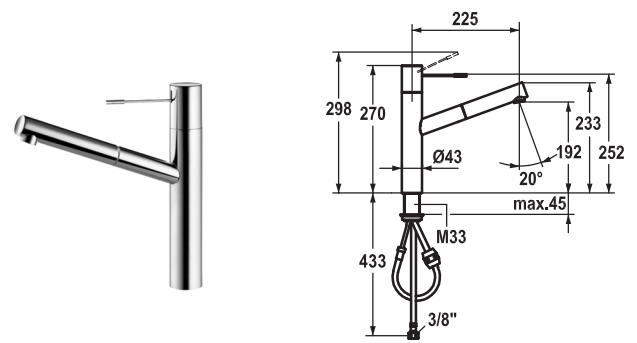

FUN	KWC-No.
115.0308.190	10.151.023.000FL
all chrome, A 225, flexible connection hoses	
115.0308.184	10.151.023.700FL
stainless steel, A 225, flexible connection hoses	

FUN	KWC-No.
115.0308.198	10.151.113.000FL
all chrome, A 225, flexible connection hoses	
115.0308.199	10.151.113.700FL
stainless steel, A 225, flexible connection hoses	

Lever mixer ■ Kitchen

Lever mixer

- Surgical-grade hardened stainless steel lever
- Swivel spout 270°
  - Neoperl® Caché®
- KWC cartridge M 35 H
  - with ceramic discs
  - flow rate and temperature continuously variable
- Flexible connection hoses 3/8"
- Fastening by means of threaded sleeve M33 x 1.5
- Mounting hole size ø35 mm

Lever mixer ■ Kitchen

Lever mixer

- Surgical-grade hardened stainless steel lever
- TouchProtect - anti-scald protection thanks to the "double skin" principle
- Pull-out aerator
  - Neoperl® Cascade®
  - up to 700 mm pull-out length
  - hose surface to fit faucet surface
- Hose guide, swivelling 105°
- EasyLock - a pull-out spray that easily slides back into place
- KWC cartridge M 35 H
  - with ceramic discs
  - flow rate and temperature continuously variable
- Flexible connection hoses 3/8"
- Fastening by means of threaded sleeve M33 x 1.5
- Mounting hole size ø35 mm

Flow rate 12 l/min (3 bar)
Acoustic group I

Flow rate 10 l/min (3 bar)
Acoustic group I