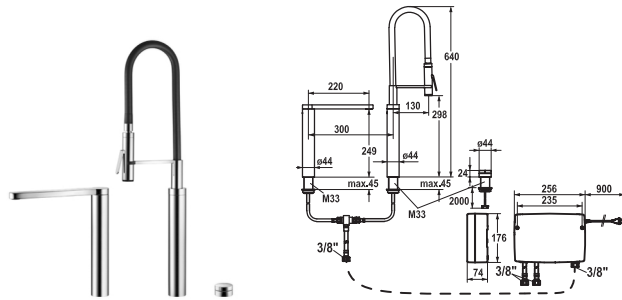

FUN	KWC-No.
115.0308.220	10.653.112.000FL
all chrome, A 220, flexible connection hoses, mains receiver	

Kitchen ■ with LED-technology

IntelligentControl - electronic control

- touch light PRO technology
- HighFlex patented spring hose technology
- touch'n'flow 1-2-3
  - 3 preset temperatures and flow rates
- 3-hole
- TouchProtect - anti-scald protection thanks to the "double skin" principle
- Microprocessor-control
  - touch'n'flow 1: cold water, 50% flow rate can be individually adjusted and saved
  - touch'n'flow 2: warm water, 50% flow rate can be individually adjusted and saved
  - touch'n'flow 3: hot water, 50% flow rate can be individually adjusted and saved
  - with cleaning programme
  - duration of water flow - safety indication: switch off automatically after 10 minutes
  - temperature limit can be adjusted
  - hot water disinfection (5 minutes) can be adjusted
  - can be restored to factory settings
- EasyLock - a pull-out spray that easily slides back into place
- Swivel spout 360°
  - Neoperl® SLIM®
- Professional spray 360° turn
  - SprayClean - easy to clean and actively prevents limescale buildup
  - PowerClean - needle spray mode
- OptimalSpace - ample space for washing or working
- touch light PRO control unit, maintenance-free
  - up-to-date microprocessor and drive technology
  - tried-and-tested valve technology
  - incl. installation materials
  - designed for wired connection to 1 operating unit (standard), wireless connection to 1 operating unit (optional)
- Flexible connection hoses 3/8"
- Fastening by means of threaded sleeve M33 x 1.5
- Mounting hole size ø35 mm
- Scope of delivery:
  - Mains receiver 100-240 V / operating voltage / cable length 900 mm
  - Control unit and wired operating unit / cable length 2000 mm
- To be ordered separately (optional or if necessary):
  - Extension set 1500 mm Z.536.352, comprising: stainless steel hose 1500 mm, 3/8" x 3/8", double nipple, sealing material
  - KWC ONO touch light PRO wireless operating unit Z.536.351.000
- Go to www.kwc.com for comprehensive information on planning, installation and operation, or get in touch with your KWC contact person.

Flow rate 9 l/min (3 bar)
Spray: Flow rate 4 l/min (3 bar)
Acoustic group I