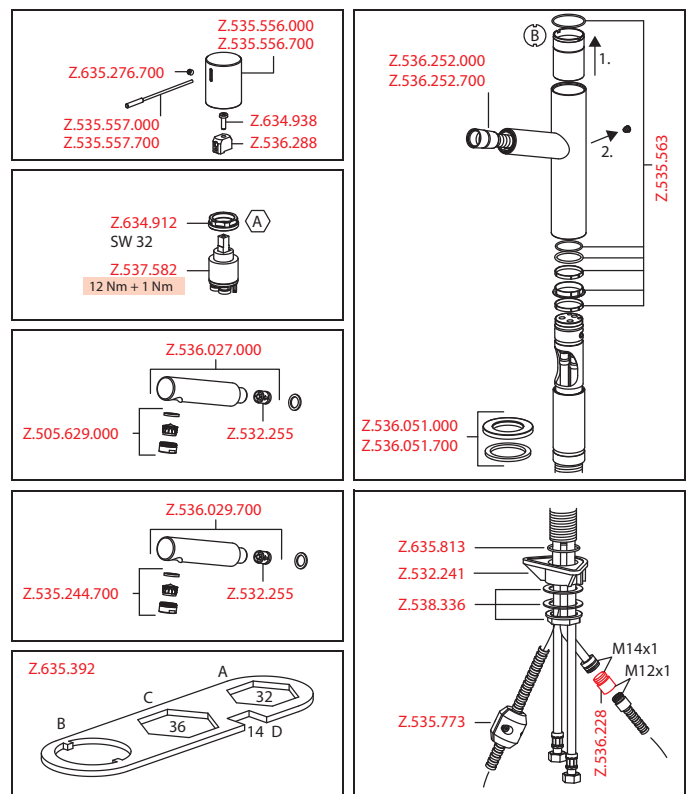

Flow rate 10 l/min (3 bar)
Acoustic group I