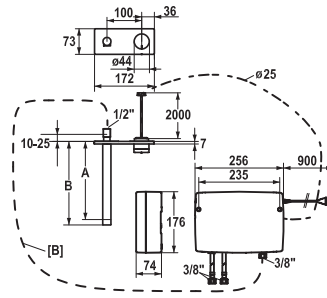

FUN	KWC-No.
115.0308.223	11.654.003.000
all chrome, A 175, mains receiver, Trim kit	
115.0308.224	11.654.004.000
all chrome, A 225, mains receiver, Trim kit	
112.0308.150	39.004.500.931
Concealed unit	

Trim kit ■ Basin ■ with LED-technology

IntelligentControl - electronic control

– touch light PRO technology

■ touch'n'flow 1-2-3

– 3 preset temperatures and flow rates

■ Microprocessor-control

– touch'n'flow 1: cold water, 50% flow rate can be individually adjusted and saved

– touch'n'flow 2: warm water, 50% flow rate can be individually adjusted and saved

– touch'n'flow 3: hot water, 50% flow rate can be individually adjusted and saved

– with cleaning programme

– duration of water flow - safety indication: switch off automatically after 10 minutes

– temperature limit can be adjusted

– hot water disinfection (5 minutes) can be adjusted

– can be restored to factory settings

■ Fixed spout

– Neoperl® SLIM®

■ OptimalSpace - ample space for washing or working

■ touch light PRO control unit, maintenance-free

– up-to-date microprocessor and drive technology

– tried-and-tested valve technology

– incl. installation materials

– designed for wired connection to 1 operating unit (standard), wireless connection to 1 operating unit (optional)

■ Connecting thread 1/2"

– [B] - Water guidance from control unit to spout: responsibility of client

■ Flexible connection hoses 3/8"

■ Scope of delivery:

– Mains receiver 100-240 V / operating voltage 15 V / cable length 900 mm

– Control unit and wired operating unit / cable length 2000 mm

■ To be ordered separately:

– Unit for concealed installation 39.004.500.931

■ To be ordered separately (optional or if necessary):

– Extension set 1500 mm Z.536.352, comprising: stainless steel hose 1500 mm, 3/8" x 3/8", double nipple, sealing material

– KWC ONO touch light PRO wireless operating unit Z.536.351.000

■ Go to www.kwc.com for comprehensive information on planning, installation and operation, or get in touch with your KWC contact person.