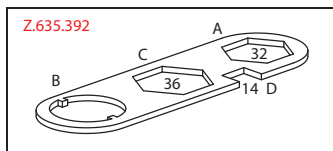

Lever mixer ■ Kitchen ■ detachable

Lever mixer

- Detachable for installation below windows - detached 55 mm
- Surgical-grade hardened stainless steel lever
- Intrinsically safe against backflow
- Swivel spout 270°
  - Neoperl® Caché®
- KWC cartridge M 35 H
  - with ceramic discs
  - flow rate and temperature continuously variable
- Flexible connection hoses 3/8"
- Fastening by means of threaded sleeve M35 x 1.5 (preassembled socket)
- Mounting hole size ø35 - 37 mm

Flow rate 11 l/min (3 bar)
Acoustic group I