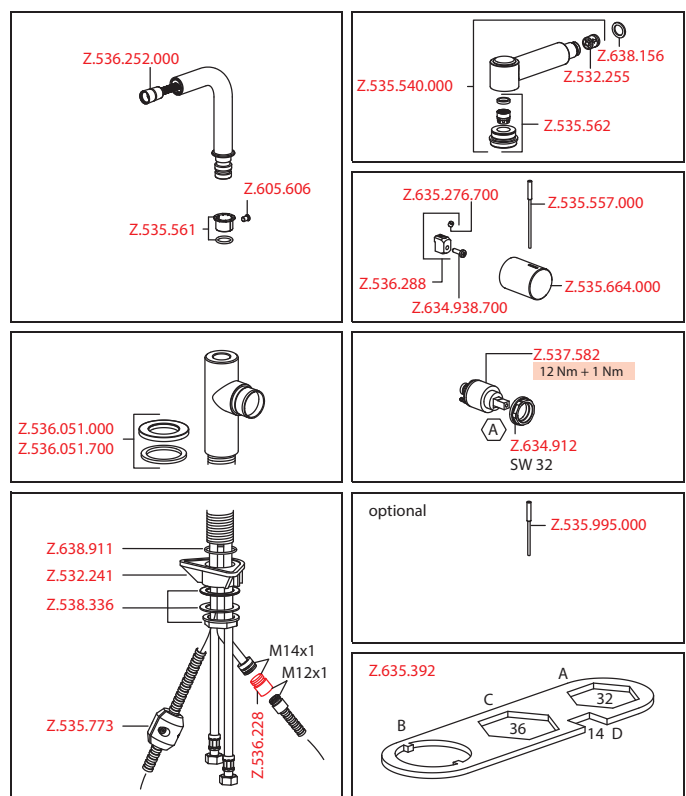

Lever mixer ■ Kitchen

Lever mixer

- Lever installation possible on the right or left side
- Surgical-grade hardened stainless steel lever
- TouchProtect - anti-scald protection thanks to the "double skin" principle
- Pull-out spray
  - SprayClean - easy to clean and actively prevents limescale buildup
  - up to 700 mm pull-out length
  - PowerClean - needle spray mode, with automatic diverter reset
  - hose surface to fit faucet surface
- Hose guide, swivelling 360°
- EasyLock - a pull-out spray that easily slides back into place
- OptimalSpace - ample space for washing or working
- KWC cartridge M 35 H
  - with ceramic discs
  - flow rate and temperature continuously variable
- Flexible connection hoses 3/8"
- Fastening by means of threaded sleeve M33 x 1.5
- Mounting hole size ø35 mm
- To be ordered separately (optional or if necessary):
  - Short lever, L 70 mm Z.535.995

Flow rate normal spray 12 l/min (3 bar)
Flow rate needle spray 13 l/min (3 bar)
Acoustic group II