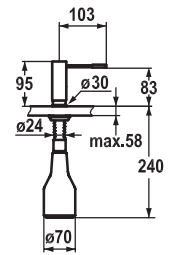

FUN	KWC-No.
119.0307.908	Z.536.060.000
all chrome	
119.0308.343	Z.536.060.700
stainless steel	

Soap dispensers

Soap dispenser KWC ONO

- Easily refillable from top without disassembly
- Mounting hole size $\varnothing 26$ mm
- Scope of delivery:
  - Pump
  - Soap container, filling capacity 350 ml Z.635.713
- To be ordered separately (optional or if necessary):
  - Escutcheon Z.536.291.000 or Z.536.292.700