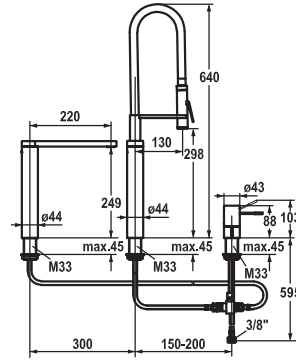

FUN	KWC-No.
115.0308.197	10.153.423.000FL
all chrome, A 220, flexible connection hoses	

Lever mixer ■ Kitchen

Lever mixer

- HighFlex patented spring hose technology
- 3-hole
- Lever installation possible on the right or left side
- Surgical-grade hardened stainless steel lever
- TouchProtect - anti-scald protection thanks to the "double skin" principle
- Integrated vacuum diversion
- EasyLock - a pull-out spray that easily slides back into place
- Swivel spout 360°
  - Neoperl® SLIM®

- Professional spray 360° turn
  - SprayClean - easy to clean and actively prevents limescale buildup
  - PowerClean - needle spray mode
- OptimalSpace - ample space for washing or working
- KWC cartridge M 35 H
  - with ceramic discs
  - flow rate and temperature continuously variable
- Flexible connection hoses 3/8"
- Fastening by means of threaded sleeve M33 x 1.5
- Mounting hole size ø35 mm
- Scope of delivery:
  - Spray holder Z.535.963

Flow rate 8 l/min (3 bar)

Spray: Flow rate 3 l/min (3 bar)

Acoustic group I