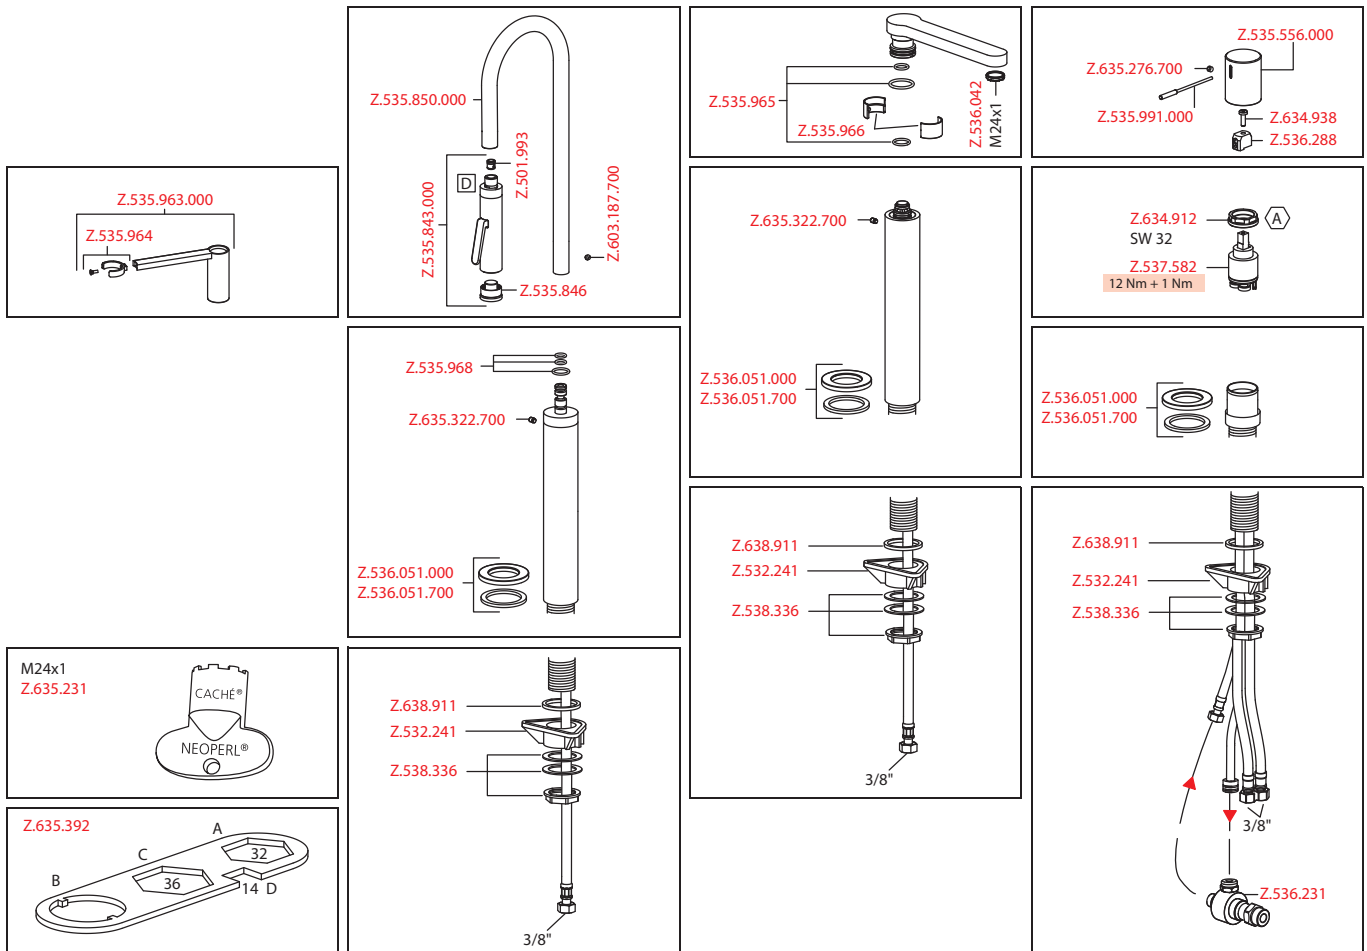

Lever mixer ■ Kitchen

Lever mixer

- HighFlex patented spring hose technology
- 3-hole
- Lever installation possible on the right or left side
- Surgical-grade hardened stainless steel lever
- TouchProtect - anti-scald protection thanks to the "double skin" principle
- Integrated vacuum diversion
- EasyLock - a pull-out spray that easily slides back into place
- Swivel spout 360°
  - Neoperl® SLIM®

- Professional spray 360° turn
  - SprayClean - easy to clean and actively prevents limescale buildup
  - PowerClean - needle spray mode
- OptimalSpace - ample space for washing or working
- KWC cartridge M 35 H
  - with ceramic discs
  - flow rate and temperature continuously variable
- Flexible connection hoses 3/8"
- Fastening by means of threaded sleeve M33 x 1.5
- Mounting hole size ø35 mm
- Scope of delivery:
  - Spray holder Z.535.963

Flow rate 8 l/min (3 bar)

Spray: Flow rate 3 l/min (3 bar)

Acoustic group I