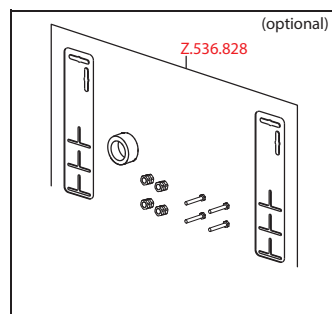

Flow rate 5 l/min (3 bar)
Acoustic group I

FUN	KWC-No.
112.0308.148 all chrome, Concealed unit	39.151.400.931

Concealed unit

Concealed unit wall two hole

- Connecting thread ½"
- To be ordered separately:
 - Installation kit Z.536.828
- Suitable for:
 - KWC ONO