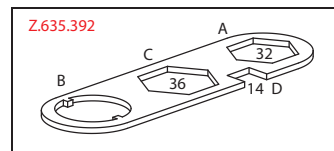

Lever mixer ■ Kitchen ■ detachable

Lever mixer

- Detachable for installation below windows - detached 55 mm
- Surgical-grade hardened stainless steel lever
- TouchProtect - anti-scald protection thanks to the "double skin" principle
- Intrinsically safe against backflow
- Pull-out spray
  - SprayClean - easy to clean and actively prevents limescale buildup
  - up to 700 mm pull-out length
  - PowerClean - needle spray mode, with automatic diverter reset
  - hose surface to fit faucet surface
- Hose guide, swivelling 105°
- EasyLock - a pull-out spray that easily slides back into place
- KWC cartridge M 35 H
  - with ceramic discs
  - flow rate and temperature continuously variable
- Flexible connection hoses 3/8"
- Fastening by means of threaded sleeve M35 x 1.5 (preassembled socket)
- Mounting hole size ø35 - 37 mm

Flow rate normal spray 9 l/min (3 bar)
Flow rate needle spray 9 l/min (3 bar)
Acoustic group II