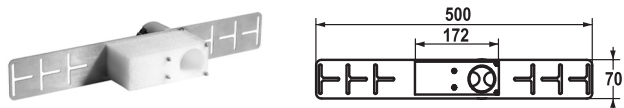

FUN	KWC-No.
112.0308.150	39.004.500.931
Concealed unit	

Concealed unit wall two hole