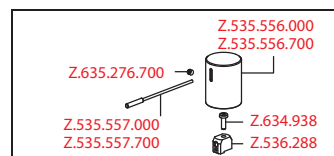

Lever mixer ■ Kitchen ■ detachable

Lever mixer

- Detachable for installation below windows - detached 55 mm
- Surgical-grade hardened stainless steel lever
- TouchProtect - anti-scald protection thanks to the "double skin" principle
- Intrinsically safe against backflow
- Pull-out spray
  - SprayClean - easy to clean and actively prevents limescale buildup
  - up to 700 mm pull-out length
  - PowerClean - needle spray mode, with automatic diverter reset
  - hose surface to fit faucet surface
- Hose guide, swivelling 105°
- EasyLock - a pull-out spray that easily slides back into place
- KWC cartridge M 35 H
  - with ceramic discs
  - flow rate and temperature continuously variable
- Flexible connection hoses 3/8"
- Fastening by means of threaded sleeve M35 x 1.5 (preassembled socket)
- Mounting hole size ø35 - 37 mm

Flow rate normal spray 9 l/min (3 bar)
Flow rate needle spray 9 l/min (3 bar)
Acoustic group II