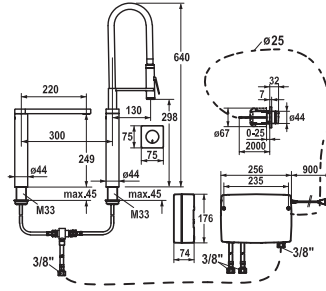

FUN	KWC-No.
115.0308.221	10.652.132.000FL
all chrome, A 220, flexible connection hoses, mains receiver	
112.0308.152	Z.636.183
Concealed unit	

Kitchen ■ with LED-technology

IntelligentControl - electronic control

- touch light PRO technology
- HighFlex patented spring hose technology
- touch'n'flow 1-2-3
  - 3 preset temperatures and flow rates
- 2-hole
- TouchProtect - anti-scald protection thanks to the "double skin" principle
- Microprocessor-control
  - touch'n'flow 1: cold water, 50% flow rate can be individually adjusted and saved
  - touch'n'flow 2: warm water, 50% flow rate can be individually adjusted and saved
  - touch'n'flow 3: hot water, 50% flow rate can be individually adjusted and saved
  - with cleaning programme
  - duration of water flow - safety indication: switch off automatically after 10 minutes
  - temperature limit can be adjusted
  - hot water disinfection (5 minutes) can be adjusted
  - can be restored to factory settings
- EasyLock - a pull-out spray that easily slides back into place
- Swivel spout 360°
  - Neoperl® SLIM®
- Professional spray 360° turn
  - SprayClean - easy to clean and actively prevents limescale buildup
  - PowerClean - needle spray mode
- OptimalSpace - ample space for washing or working
- touch light PRO control unit, maintenance-free
  - up-to-date microprocessor and drive technology
  - tried-and-tested valve technology
  - incl. installation materials
  - designed for wired connection to 1 operating unit (standard), wireless connection to 1 operating unit (optional)
- Flexible connection hoses 3/8"
- Fastening by means of threaded sleeve M33 x 1.5
- Mounting hole size ø35 mm

■ Scope of delivery:

- Mains receiver 100-240 V / operating voltage 15 V / cable length 900 mm
- Control unit and wired operating unit / cable length 2000 mm
- To be ordered separately:
  - Rough in for operating unit Z.636.183
- To be ordered separately (optional or if necessary):
  - Extension set 1500 mm Z.536.352, comprising: stainless steel hose 1500 mm, 3/8" x 3/8", double nipple, sealing material
  - KWC ONO touch light PRO wireless operating unit Z.536.351.000
- Go to www.kwc.com for comprehensive information on planning, installation and operation, or get in touch with your KWC contact person.

Flow rate 9 l/min (3 bar)

Spray: Flow rate 4 l/min (3 bar)

Acoustic group I