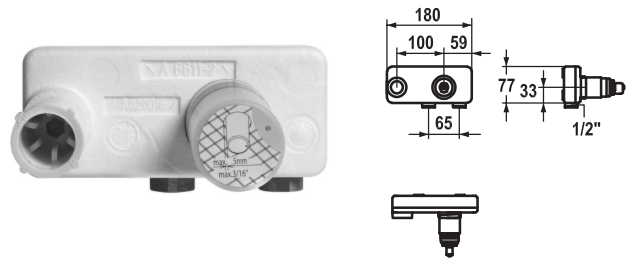

FUN	KWC-No.
112.0308.148 all chrome, Concealed unit	39.151.400.931

Concealed unit

Concealed unit wall two hole

- Connecting thread ½"
- To be ordered separately:
  - Installation kit Z.536.828
- Suitable for:
  - KWC ONO