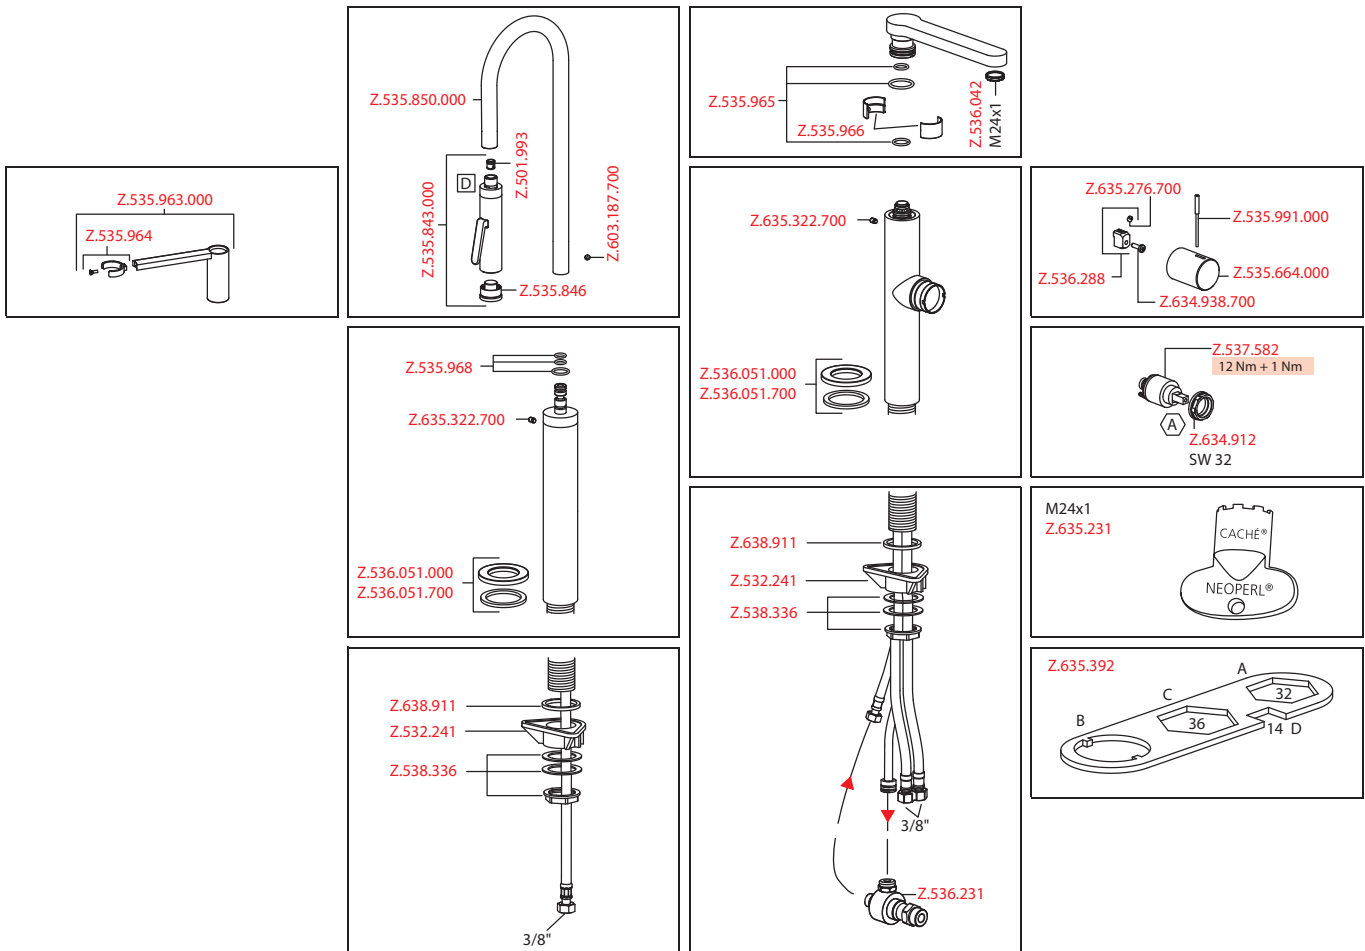

Lever mixer ■ Kitchen

Lever mixer

- HighFlex patented spring hose technology
- 2-hole
- Lever installation possible on the right or left side
- Surgical-grade hardened stainless steel lever
- TouchProtect - anti-scald protection thanks to the "double skin" principle
- Integrated vacuum diversion
- EasyLock - a pull-out spray that easily slides back into place
- Swivel spout 360°
  - Neoperl® SLIM®

- Professional spray 360° turn
  - SprayClean - easy to clean and actively prevents limescale buildup
  - PowerClean - needle spray mode
- OptimalSpace - ample space for washing or working
- KWC cartridge M 35 H
  - with ceramic discs
  - flow rate and temperature continuously variable
- Flexible connection hoses 3/8"
- Fastening by means of threaded sleeve M33 x 1.5
- Mounting hole size ø35 mm
- Scope of delivery:
  - Spray holder Z.535.963

Flow rate 8 l/min (3 bar)
Spray: Flow rate 3 l/min (3 bar)
Acoustic group I