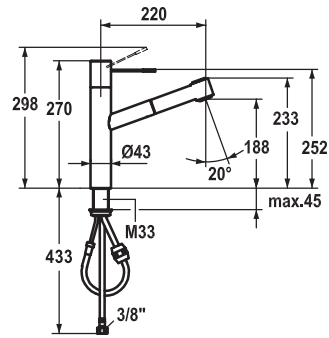

FUN	KWC-No.
115.0308.177	10.151.033.000FL
all chrome, A 220, flexible connection hoses	
115.0308.169	10.151.033.700FL
stainless steel, A 220, flexible connection hoses	

Lever mixer ■ Kitchen

Lever mixer

- Surgical-grade hardened stainless steel lever
- TouchProtect - anti-scald protection thanks to the "double skin" principle
- Pull-out spray
  - SprayClean - easy to clean and actively prevents limescale buildup
  - up to 700 mm pull-out length
  - PowerClean - needle spray mode, with automatic diverter reset
  - hose surface to fit faucet surface
- Hose guide, swivelling 105°
- EasyLock - a pull-out spray that easily slides back into place
- KWC cartridge M 35 H
  - with ceramic discs
  - flow rate and temperature continuously variable
- Flexible connection hoses 3/8"
- Fastening by means of threaded sleeve M33 x 1.5
- Mounting hole size ø35 mm

Flow rate normal spray 12 l/min (3 bar)

Flow rate needle spray 13 l/min (3 bar)

Acoustic group II