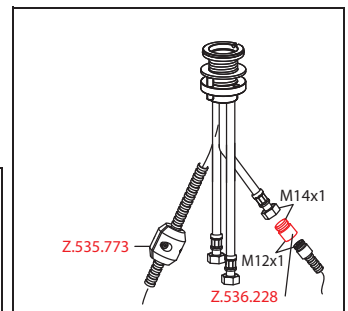

Lever mixer ■ Kitchen ■ detachable

Lever mixer

- Detachable for installation below windows - detached 55 mm
- Surgical-grade hardened stainless steel lever
- TouchProtect - anti-scald protection thanks to the "double skin" principle
- Intrinsically safe against backflow
- Pull-out spray
  - SprayClean - easy to clean and actively prevents limescale buildup
  - up to 700 mm pull-out length
  - PowerClean - needle spray mode, with automatic diverter reset
  - hose surface to fit faucet surface
- Hose guide, swivelling 105°
- EasyLock - a pull-out spray that easily slides back into place
- KWC cartridge M 35 H
  - with ceramic discs
  - flow rate and temperature continuously variable
- Flexible connection hoses 3/8"
- Fastening by means of threaded sleeve M35 x 1.5 (preassembled socket)
- Mounting hole size ø35 - 37 mm

Flow rate normal spray 9 l/min (3 bar)
Flow rate needle spray 9 l/min (3 bar)
Acoustic group II