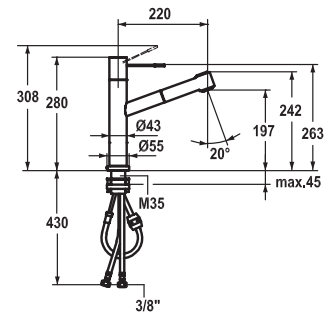

FUN	KWC-No.
115.0308.254	10.151.043.700FL
stainless steel, A 225, flexible connection hoses	

FUN	KWC-No.
115.0308.255	10.151.053.700FL
stainless steel, A 220, flexible connection hoses	

Lever mixer ■ Kitchen ■ detachable

Lever mixer

- Detachable for installation below windows - detached 55 mm
- Surgical-grade hardened stainless steel lever
- Intrinsically safe against backflow
- Swivel spout 270°
  - Neoperl® Caché®
- KWC cartridge M 35 H
  - with ceramic discs
  - flow rate and temperature continuously variable
- Flexible connection hoses 3/8"
- Fastening by means of threaded sleeve M35 x 1.5 (preassembled socket)
- Mounting hole size ø35 - 37 mm

Flow rate 11 l/min (3 bar)
Acoustic group I

Lever mixer ■ Kitchen ■ detachable

Lever mixer

- Detachable for installation below windows - detached 55 mm
- Surgical-grade hardened stainless steel lever
- TouchProtect - anti-scald protection thanks to the "double skin" principle
- Intrinsically safe against backflow
- Pull-out spray
  - SprayClean - easy to clean and actively prevents limescale buildup
  - up to 700 mm pull-out length
  - PowerClean - needle spray mode, with automatic diverter reset
  - hose surface to fit faucet surface
- Hose guide, swivelling 105°
- EasyLock - a pull-out spray that easily slides back into place
- KWC cartridge M 35 H
  - with ceramic discs
  - flow rate and temperature continuously variable
- Flexible connection hoses 3/8"
- Fastening by means of threaded sleeve M35 x 1.5 (preassembled socket)
- Mounting hole size ø35 - 37 mm

Flow rate normal spray 9 l/min (3 bar)
Flow rate needle spray 9 l/min (3 bar)
Acoustic group II