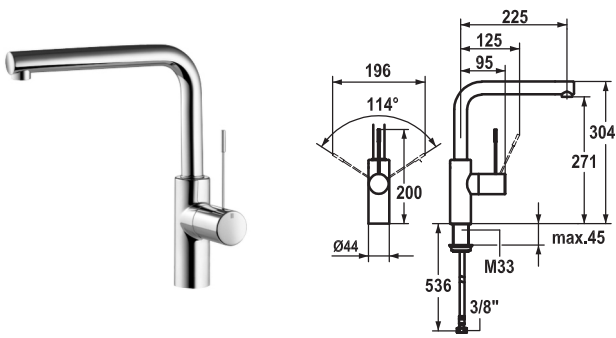

FUN	KWC-No.
115.0308.193	10.151.013.000FL
all chrome, A 225, flexible connection hoses