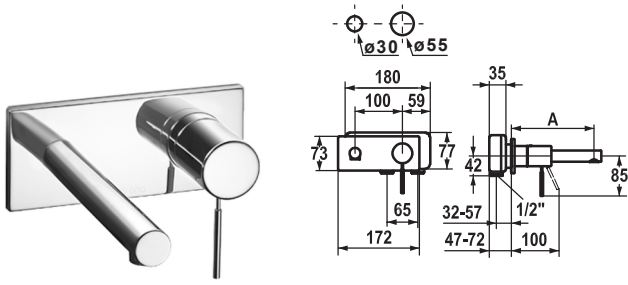

FUN	KWC-No.
115.0308.178 all chrome, A 175, Trim kit	11.152.033.000
115.0308.179 all chrome, A 225, Trim kit	11.152.034.000

Trim kit ■ Lever mixer ■ Basin

Trim kit Lever mixer

- Surgical-grade hardened stainless steel lever
- Fixed spout
  - Neoperl® Caché®
- OptimalSpace - ample space for washing or working
- KWC cartridge M 35
  - with ceramic discs
  - flow rate and temperature continuously variable
  - temperature limitation
- To be ordered separately:
  - Unit for concealed installation ½" 39.151.400.931
- To be ordered separately (optional or if necessary):
  - Extension set 20 mm Z.536.333

Flow rate 5 l/min (3 bar)
Acoustic group I