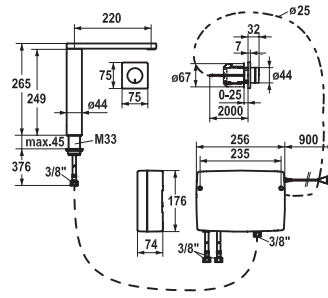

FUN	KWC-No.
115.0308.218	10.651.032.000FL
all chrome, A 220, flexible connection hoses, mains receiver	
112.0308.152	Z.636.183
Concealed unit	

Kitchen ■ with LED-technology

IntelligentControl - electronic control

– touch light PRO technology

■ touch'n'flow 1-2-3

– 3 preset temperatures and flow rates

■ Microprocessor-control

– touch'n'flow 1: cold water, 50% flow rate can be individually adjusted and saved

– touch'n'flow 2: warm water, 50% flow rate can be individually adjusted and saved

– touch'n'flow 3: hot water, 50% flow rate can be individually adjusted and saved

– with cleaning programme

– duration of water flow - safety indication: switch off automatically after 10 minutes

– temperature limit can be adjusted

– hot water disinfection (5 minutes) can be adjusted

– can be restored to factory settings

■ Swivel spout 360°

– Neoperl® SLIM®

■ OptimalSpace - ample space for washing or working

■ touch light PRO control unit, maintenance-free

– up-to-date microprocessor and drive technology

– tried-and-tested valve technology

– incl. installation materials

– designed for wired connection to 1 operating unit (standard), wireless connection to 1 operating unit (optional)

■ Flexible connection hoses 3/8"

■ Fastening by means of threaded sleeve M33 x 1.5

■ Mounting hole size 35 mm

■ Scope of delivery:

– Mains receiver 100-240 V / operating voltage 15 V / cable length 900 mm

– Control unit and wired operating unit / cable length 2000 mm

■ To be ordered separately:

– Rough in for operating unit Z.636.183

■ To be ordered separately (optional or if necessary):

– Extension set 1500 mm Z.536.352, comprising: stainless steel hose 1500 mm, 3/8" x 3/8", double nipple, sealing material

– KWC ONO touch light PRO wireless operating unit Z.536.351.000

■ Go to www.kwc.com for comprehensive information on planning, installation and operation, or get in touch with your KWC contact person.