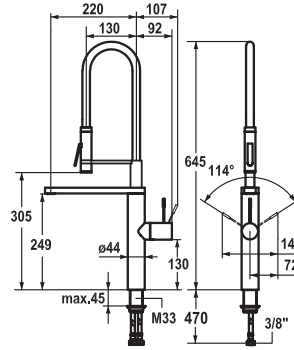

FUN	KWC-No.
115.0307.905	10.151.423.000FL
all chrome, A 220, flexible connection hoses	
115.0308.207	10.151.423.700FL
stainless steel, A 220, flexible connection hoses	

Lever mixer ■ Kitchen

Lever mixer

- HighFlex patented spring hose technology
- Lever installation possible on the right or left side
- Surgical-grade hardened stainless steel lever
- TouchProtect - anti-scald protection thanks to the "double skin" principle
- Integrated vacuum diversion
- EasyLock - a pull-out spray that easily slides back into place
- Swivel spout 360°
  - Neoperl® SLIM®

- Professional spray 360° turn
  - SprayClean - easy to clean and actively prevents limescale buildup
  - PowerClean - needle spray mode
- OptimalSpace - ample space for washing or working
- KWC cartridge M 35 H
  - with ceramic discs
  - flow rate and temperature continuously variable
- Flexible connection hoses 3/8"
- Fastening by means of threaded sleeve M33 x 1.5
- Mounting hole size ø35 mm
- Scope of delivery:
  - Spray holder Z.535.963

Flow rate 11 l/min (3 bar)
Spray: Flow rate 3 l/min (3 bar)
Acoustic group I