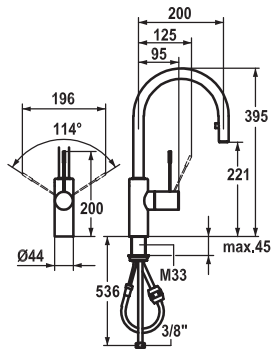

FUN	KWC-No.
115.0308.191	10.151.102.000FL
all chrome, A 200, flexible connection hoses	
115.0308.185	10.151.102.700FL
stainless steel, A 200, flexible connection hoses	

Lever mixer ■ Kitchen

Lever mixer

- Lever installation possible on the right or left side
- Surgical-grade hardened stainless steel lever
- TouchProtect - anti-scald protection thanks to the "double skin" principle
- Pull-out aerator covered
  - Neoperl® Caché®
  - up to 700 mm pull-out length
  - hose surface to fit faucet surface
- Hose guide, swivelling 360°
- EasyLock - a pull-out spray that easily slides back into place
- OptimalSpace - ample space for washing or working
- KWC cartridge M 35 H
  - with ceramic discs
  - flow rate and temperature continuously variable
- Flexible connection hoses 3/8"
- Fastening by means of threaded sleeve M33 x 1.5
- Mounting hole size ø35 mm
- To be ordered separately (optional or if necessary):
  - Short lever, L 70 mm Z.535.995

Flow rate 10 l/min (3 bar)
Acoustic group II

FUN	KWC-No.
115.0308.192	10.151.003.000FL
all chrome, A 225, flexible connection hoses	

Lever mixer ■ Kitchen

Lever mixer