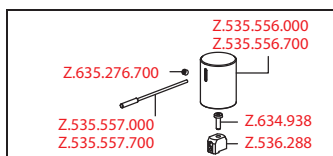

Lever mixer ■ Kitchen ■ detachable

Lever mixer

- Detachable for installation below windows - detached 55 mm
- Surgical-grade hardened stainless steel lever
- Intrinsically safe against backflow
- Swivel spout 270°
  - Neoperl® Caché®
- KWC cartridge M 35 H
  - with ceramic discs
  - flow rate and temperature continuously variable
- Flexible connection hoses 3/8"
- Fastening by means of threaded sleeve M35 x 1.5 (preassembled socket)
- Mounting hole size ø35 - 37 mm

Flow rate 11 l/min (3 bar)
Acoustic group I