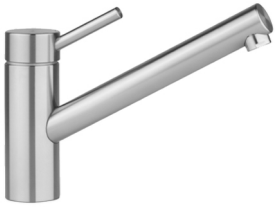

FUN

KWC-No.

115.0315.697

10.271.023.700FL

stainless steel, A 225, flexible connection hoses

Lever mixer ■ Kitchen

Lever mixer

- Swivel spout 160°
  - Neoperl® Cascade®
- KWC cartridge L 39 - universal
  - with ceramic discs
  - flow rate and temperature continuously variable
  - temperature and flow rate limitation
- Flexible connection hoses 3/8"
- Fastening by means of threaded sleeve M33 x 1.5
- Mounting hole size ø35 mm

Flow rate 12 l/min (3 bar)

Acoustic group I