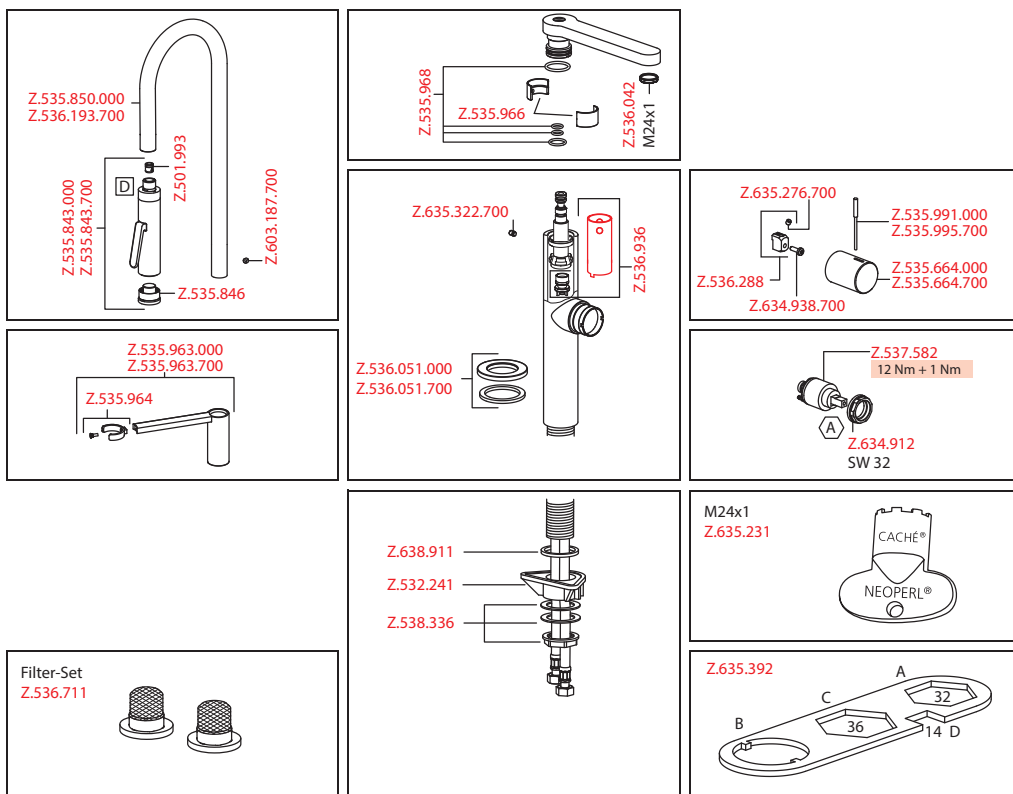

Lever mixer ■ Kitchen

Lever mixer

- HighFlex patented spring hose technology
- Lever installation possible on the right or left side
- Surgical-grade hardened stainless steel lever
- TouchProtect - anti-scald protection thanks to the "double skin" principle
- Integrated vacuum diversion
- EasyLock - a pull-out spray that easily slides back into place
- Swivel spout 360°
  - Neoperl® SLIM®

- Professional spray 360° turn
  - SprayClean - easy to clean and actively prevents limescale buildup
  - PowerClean - needle spray mode
- OptimalSpace - ample space for washing or working
- KWC cartridge M 35 H
  - with ceramic discs
  - flow rate and temperature continuously variable
- Flexible connection hoses 3/8"
- Fastening by means of threaded sleeve M33 x 1.5
- Mounting hole size ø35 mm
- Scope of delivery:
  - Spray holder Z.535.963

Flow rate 11 l/min (3 bar)
Spray: Flow rate 3 l/min (3 bar)
Acoustic group I