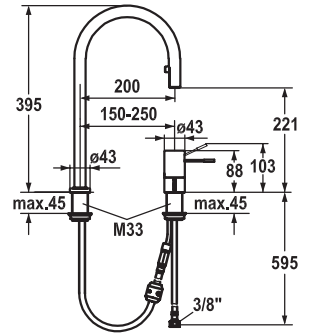

Lever mixer ■ Kitchen

Lever mixer

- 2-hole
- Lever installation possible on the right or left side
- Surgical-grade hardened stainless steel lever
- Swivel spout 360°
  - Neoperl® SLIM®
- OptimalSpace - ample space for washing or working
- KWC cartridge M 35 H
  - with ceramic discs
  - flow rate and temperature continuously variable
- Flexible connection hoses 3/8"
- Fastening by means of threaded sleeve M33 x 1.5
- Mounting hole size ø35 mm

Flow rate 12 l/min (3 bar)
Acoustic group II