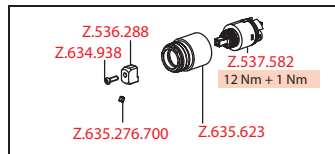

Trim kit ■ Lever mixer ■ Basin

Trim kit Lever mixer

- Surgical-grade hardened stainless steel lever
- Fixed spout
  - Neoperl® Caché®
- OptimalSpace - ample space for washing or working
- KWC cartridge M 35
  - with ceramic discs
  - flow rate and temperature continuously variable
  - temperature limitation
- To be ordered separately:
  - Unit for concealed installation ½" 39.151.400.931
- To be ordered separately (optional or if necessary):
  - Extension set 20 mm Z.536.333

Flow rate 5 l/min (3 bar)
Acoustic group I

FUN	KWC-No.
112.0308.148 all chrome, Concealed unit	39.151.400.931

Concealed unit

Concealed unit wall two hole

- Connecting thread ½"
- To be ordered separately:
  - Installation kit Z.536.828
- Suitable for:
  - KWC ONO