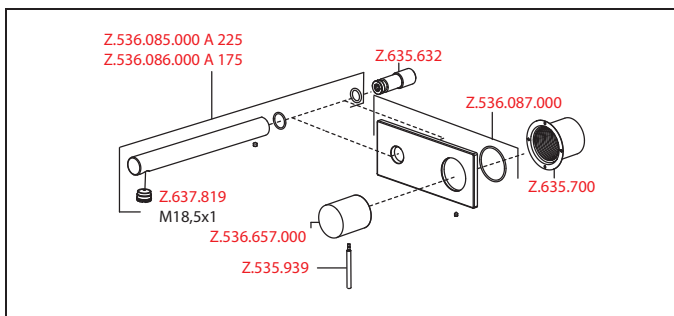

FUN	KWC-No.
112.0308.148 all chrome, Concealed unit	39.151.400.931

Concealed unit

Concealed unit wall two hole

- Connecting thread ½"
- To be ordered separately:
  - Installation kit Z.536.828
- Suitable for:
  - KWC ONO