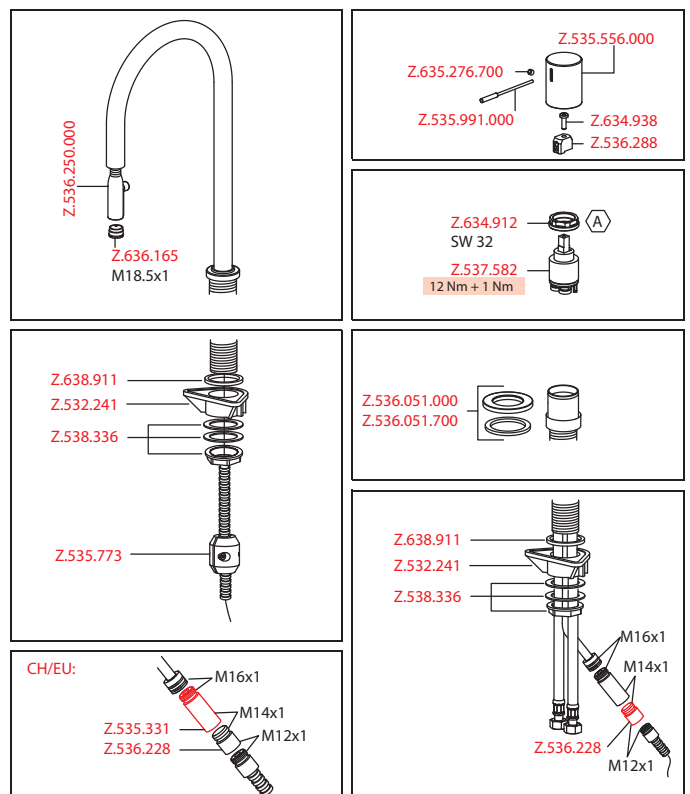

Lever mixer ■ Kitchen

Lever mixer

- 2-hole
- Lever installation possible on the right or left side
- Surgical-grade hardened stainless steel lever
- TouchProtect - anti-scald protection thanks to the "double skin" principle
- Pull-out aerator covered
  - Neoperl® Caché®
  - hose surface to fit faucet surface
- Hose guide, swivelling 360°
- EasyLock - a pull-out spray that easily slides back into place
- OptimalSpace - ample space for washing or working
- KWC cartridge M 35 H
  - with ceramic discs
  - flow rate and temperature continuously variable
- Flexible connection hoses 3/8"
- Fastening by means of threaded sleeve M33 x 1.5
- Mounting hole size ø35 mm

Flow rate 10 l/min (3 bar)
Acoustic group II