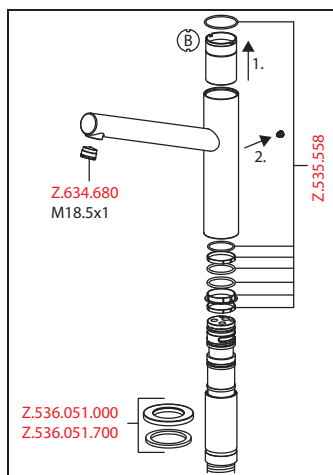

FUN	KWC-No.
115.0308.254	10.151.043.700FL
stainless steel, A 225, flexible connection hoses	

FUN	KWC-No.
115.0308.255	10.151.053.700FL
stainless steel, A 220, flexible connection hoses	

Lever mixer ■ Kitchen ■ detachable

Lever mixer

- Detachable for installation below windows - detached 55 mm
- Surgical-grade hardened stainless steel lever
- Intrinsically safe against backflow
- Swivel spout 270°
  - Neoperl® Caché®
- KWC cartridge M 35 H
  - with ceramic discs
  - flow rate and temperature continuously variable
- Flexible connection hoses 3/8"
- Fastening by means of threaded sleeve M35 x 1.5 (preassembled socket)
- Mounting hole size ø35 - 37 mm

Flow rate 11 l/min (3 bar)
Acoustic group I

Lever mixer ■ Kitchen ■ detachable

Lever mixer

- Detachable for installation below windows - detached 55 mm
- Surgical-grade hardened stainless steel lever
- TouchProtect - anti-scald protection thanks to the "double skin" principle
- Intrinsically safe against backflow
- Pull-out spray
  - SprayClean - easy to clean and actively prevents limescale buildup
  - up to 700 mm pull-out length
  - PowerClean - needle spray mode, with automatic diverter reset
  - hose surface to fit faucet surface
- Hose guide, swivelling 105°
- EasyLock - a pull-out spray that easily slides back into place
- KWC cartridge M 35 H
  - with ceramic discs
  - flow rate and temperature continuously variable
- Flexible connection hoses 3/8"
- Fastening by means of threaded sleeve M35 x 1.5 (preassembled socket)
- Mounting hole size ø35 - 37 mm

Flow rate normal spray 9 l/min (3 bar)
Flow rate needle spray 9 l/min (3 bar)
Acoustic group II