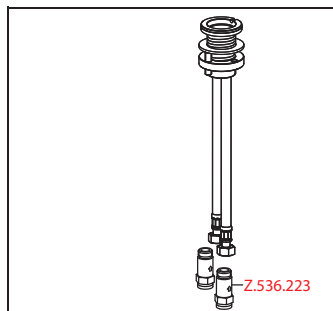

Lever mixer ■ Kitchen ■ detachable

Lever mixer

- Detachable for installation below windows - detached 55 mm
- Surgical-grade hardened stainless steel lever
- Intrinsically safe against backflow
- Swivel spout 270°
  - Neoperl® Caché®
- KWC cartridge M 35 H
  - with ceramic discs
  - flow rate and temperature continuously variable
- Flexible connection hoses 3/8"
- Fastening by means of threaded sleeve M35 x 1.5 (preassembled socket)
- Mounting hole size ø35 - 37 mm

Flow rate 11 l/min (3 bar)
Acoustic group I