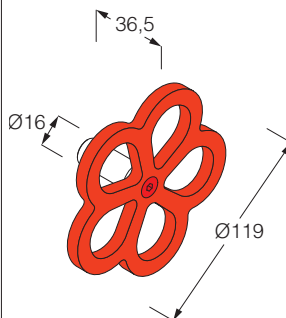

Accessories

PIPE - Design Marcel Wanders

Accessories in AISI 304 stainless steel.

PIPE - Toilet roll holder.

- Details in red.

Satin stainless steel + red..... **KIPRT01**

PIPE - Towel holder.

- Details in red.

Satin stainless steel + red..... **KIPSV01**

PIPE - Clothes hook.

- Details in red.

Satin stainless steel + red..... **KIPBT01**