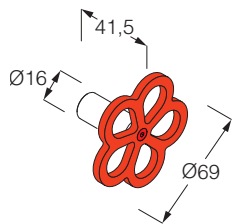

Accessories

PIPE - Design Marcel Wanders

Accessories in AISI 304 stainless steel.

PIPE - Toilet roll holder.

- Details in red.

Satin stainless steel + red..... **KIPRT01**

PIPE - Towel holder.

- Details in red.

Satin stainless steel + red..... **KIPSV01**

PIPE - Clothes hook.

- Details in red.

Satin stainless steel + red..... **KIPBT01**