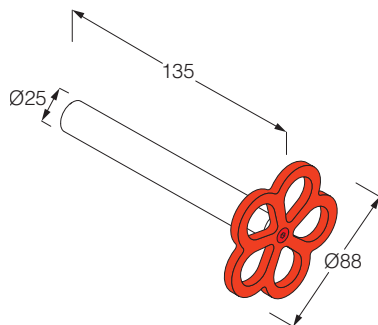

Accessories

PIPE - Design Marcel Wanders

Accessories in AISI 304 stainless steel.

PIPE - Toilet roll holder.

- Details in red.

Satin stainless steel + red..... **KIPRT01**

PIPE - Towel holder.

- Details in red.

Satin stainless steel + red..... **KIPSV01**

PIPE - Clothes hook.

- Details in red.

Satin stainless steel + red..... **KIPBT01**