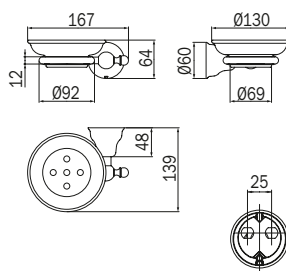

A32110

Portasapone a parete
Wall-mounted soap holder
Porte-savon mural
Jabonera de pared

		CR 21	BZ 07	DR 21
cod.	pz.			
A32110 ...	1