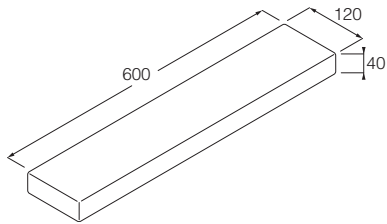

Accessories

RL 11 - Design Ludovica e Roberto Palomba

Bathroom accessories in enamelled white polished ceramic.

RL 11 - Shelf.

Polished white, wall-mounted. **KERME01**