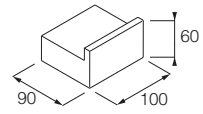

RL 11 - Toilet roll holder.

Polished white, wall-mounted..... **KERRT01**

RL 11 - Toilet brush holder.

Polished white, top-mounted..... **KERSC01**
Polished white, wall-mounted. **KERSC02**

L = Width
P = Depth
H = Height
Pr = Price code

Accessories

RL 11 - Design Ludovica e Roberto Palomba

Bathroom accessories in enamelled white polished ceramic.

RL 11 - Shelf.

Polished white, wall-mounted. **KERME01**

RL 11 - Clothes hook.

Polished white, wall-mounted. **KERBT01**

RL 11 - Storage tray.

Polished white, top-mounted. **KERGG01**

L = Width
P = Depth
H = Height
Pr = Price code