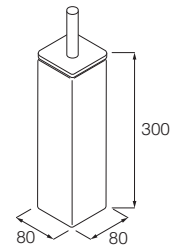

RL 11 - Toothbrush holder.

Polished white, top-mounted..... **KERSP01**
Polished white, wall-mounted..... **KERSP02**

RL 11 - Towel holder.

Polished white, wall-mounted. - L 500..... **KERSV01**
Polished white, wall-mounted. - L 600..... **KERSV02**

RL 11 - Toilet roll holder.

Polished white, wall-mounted..... **KERRT01**

RL 11 - Toilet brush holder.

Polished white, top-mounted..... **KERSC01**
Polished white, wall-mounted. **KERSC02**

L = Width
P = Depth
H = Height
Pr = Price code