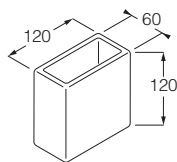

RL 11 - Toothbrush holder.

Polished white, top-mounted..... **KERSP01**
Polished white, wall-mounted..... **KERSP02**

RL 11 - Towel holder.

Polished white, wall-mounted. - L 500..... **KERSV01**
Polished white, wall-mounted. - L 600..... **KERSV02**

RL 11 - Toilet roll holder.

Polished white, wall-mounted..... **KERRT01**

RL 11 - Toilet brush holder.

Polished white, top-mounted..... **KERSC01**
Polished white, wall-mounted. **KERSC02**

L = Width
P = Depth
H = Height
Pr = Price code