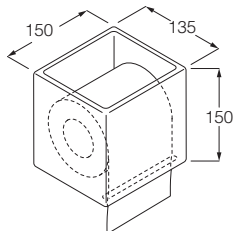

RL 11 - Toothbrush holder.

Polished white, top-mounted..... **KERSP01**
Polished white, wall-mounted..... **KERSP02**

RL 11 - Towel holder.

Polished white, wall-mounted. - L 500..... **KERSV01**
Polished white, wall-mounted. - L 600..... **KERSV02**

RL 11 - Toilet roll holder.

Polished white, wall-mounted..... **KERRT01**

RL 11 - Toilet brush holder.

Polished white, top-mounted..... **KERSC01**
Polished white, wall-mounted. **KERSC02**

L = Width
P = Depth
H = Height
Pr = Price code