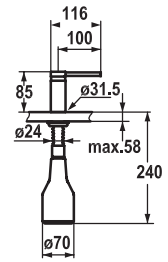

FUN	KWC-No.
119.0307.927	Z.536.109.000
all chrome	

Soap dispenser KWC PRIMO

- Easily refillable from top without disassembly
- Mounting hole size $\varnothing 26$ mm
- Scope of delivery:
 - Pump
 - Soap container, filling capacity 350 ml Z.635.713

FUN	KWC-No.
119.0308.341	Z.536.586.000
all chrome	
119.0308.352	Z.536.586.127
decor steel	

Soap dispenser KWC ZOE

- Easily refillable from top without disassembly
- Mounting hole size $\varnothing 26$ mm
- Scope of delivery:
 - Pump
 - Soap container, filling capacity 350 ml Z.635.713
- To be ordered separately (optional or if necessary):
 - Escutcheon Z.536.291.000 or Z.536.292.700

FUN	KWC-No.
119.0583.600 matt black	Z.536.586.176

Soap dispenser KWC ZOE

- Easily refillable from top without disassembly
- Mounting hole size $\varnothing 26$ mm
- Scope of delivery:
 - Pump
 - Soap container, filling capacity 350 ml Z.635.713
- To be ordered separately (optional or if necessary):
 - Escutcheon Z.536.291.000 or Z.536.292.700

FUN	KWC-No.
119.0200.126 all chrome	Z.536.159.000
119.0308.347 decor steel	Z.536.159.127

Soap dispenser KWC AVA

- Easily refillable from top without disassembly
- Mounting hole size $\varnothing 26$ mm
- Scope of delivery:
 - Pump
 - Soap container, filling capacity 350 ml Z.635.713