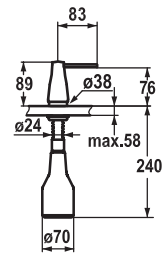

FUN KWC-No.
112.0605.209 Z.538.409.177
 brushed steel

Soap dispenser KWC BASIC

- Easily refillable from top without disassembly
- Mounting hole size $\varnothing 26$ mm
- Scope of delivery:
 - Pump
 - Soap container, filling capacity 320 ml Z.639.549

FUN KWC-No.
119.0517.935 Z.538.038.700
 stainless steel

Soap dispenser KWC ERA

- Easily refillable from top without disassembly
- Mounting hole size $\varnothing 26$ mm
- Scope of delivery:
 - Pump
 - Soap container, filling capacity 350 ml Z.538.053

FUN	KWC-No.
119.0307.870 all chrome	Z.536.063.000
119.0307.901 stainless steel	Z.536.063.700

Soap dispenser KWC EVE

- Easily refillable from top without disassembly
- Mounting hole size $\varnothing 26$ mm
- Scope of delivery:
 - Pump
 - Soap container, filling capacity 350 ml Z.635.713
- To be ordered separately (optional or if necessary):
 - Escutcheon Z.536.291.000 or Z.536.292.700

FUN	KWC-No.
119.0308.349 black chrome-plated	Z.536.063.151

Soap dispenser KWC EVE

- Easily refillable from top without disassembly
- Mounting hole size $\varnothing 26$ mm
- Scope of delivery:
 - Pump
 - Soap container, filling capacity 350 ml Z.635.713
- To be ordered separately (optional or if necessary):
 - Escutcheon Z.536.291.000 or Z.536.292.700