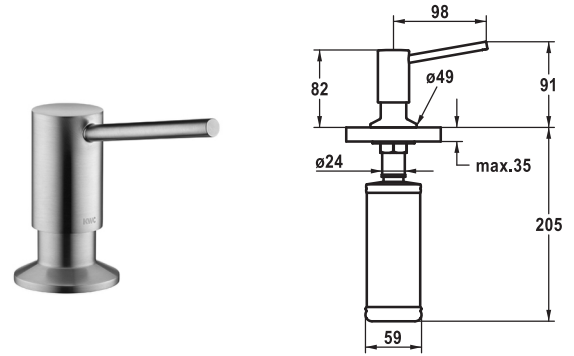

KWC

SOAP DISPENSER

FUN KWC-No.
112.0605.207 Z.538.409.000
 all chrome

Soap dispenser KWC BASIC

- Easily refillable from top without disassembly
- Mounting hole size $\varnothing 26$ mm
- Scope of delivery:
 - Pump
 - Soap container, filling capacity 320 ml Z.639.549

FUN KWC-No.
112.0605.209 Z.538.409.177
 brushed steel

Soap dispenser KWC BASIC

- Easily refillable from top without disassembly
- Mounting hole size $\varnothing 26$ mm
- Scope of delivery:
 - Pump
 - Soap container, filling capacity 320 ml Z.639.549

FUN KWC-No.
119.0517.935 Z.538.038.700
 stainless steel

Soap dispenser KWC ERA

- Easily refillable from top without disassembly
- Mounting hole size $\varnothing 26$ mm
- Scope of delivery:
 - Pump
 - Soap container, filling capacity 350 ml Z.538.053

FUN	KWC-No.
119.0307.870 all chrome	Z.536.063.000
119.0307.901 stainless steel	Z.536.063.700

Soap dispenser KWC EVE

- Easily refillable from top without disassembly
- Mounting hole size $\varnothing 26$ mm
- Scope of delivery:
 - Pump
 - Soap container, filling capacity 350 ml Z.635.713
- To be ordered separately (optional or if necessary):
 - Escutcheon Z.536.291.000 or Z.536.292.700