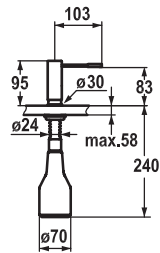

FUN	KWC-No.
119.0308.349 black chrome-plated	Z.536.063.151

Soap dispenser KWC EVE

- Easily refillable from top without disassembly
- Mounting hole size $\varnothing 26$ mm
- Scope of delivery:
 - Pump
 - Soap container, filling capacity 350 ml Z.635.713
- To be ordered separately (optional or if necessary):
 - Escutcheon Z.536.291.000 or Z.536.292.700

FUN	KWC-No.
119.0308.348 glacier white	Z.536.063.150

Soap dispenser KWC EVE

- Easily refillable from top without disassembly
- Mounting hole size $\varnothing 26$ mm
- Scope of delivery:
 - Pump
 - Soap container, filling capacity 350 ml Z.635.713
- To be ordered separately (optional or if necessary):
 - Escutcheon Z.536.291.000 or Z.536.292.700

FUN	KWC-No.
119.0310.326 stainless steel	Z.536.062.700

Soap dispenser KWC INOX

- Easily refillable from top without disassembly
- Mounting hole size $\varnothing 26$ mm
- Scope of delivery:
 - Pump
 - Soap container, filling capacity 350 ml Z.635.713

FUN	KWC-No.
119.0307.908	Z.536.060.000
all chrome	
119.0308.343	Z.536.060.700
stainless steel	

Soap dispenser KWC ONO

- Easily refillable from top without disassembly
- Mounting hole size $\varnothing 26$ mm
- Scope of delivery:
 - Pump
 - Soap container, filling capacity 350 ml Z.635.713
- To be ordered separately (optional or if necessary):
 - Escutcheon Z.536.291.000 or Z.536.292.700