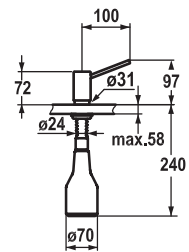

FUN	KWC-No.
119.0307.870 all chrome	Z.536.063.000
119.0307.901 stainless steel	Z.536.063.700

Soap dispenser KWC EVE

- Easily refillable from top without disassembly
- Mounting hole size $\varnothing 26$ mm
- Scope of delivery:
 - Pump
 - Soap container, filling capacity 350 ml Z.635.713
- To be ordered separately (optional or if necessary):
 - Escutcheon Z.536.291.000 or Z.536.292.700

FUN	KWC-No.
119.0308.349 black chrome-plated	Z.536.063.151

Soap dispenser KWC EVE

- Easily refillable from top without disassembly
- Mounting hole size $\varnothing 26$ mm
- Scope of delivery:
 - Pump
 - Soap container, filling capacity 350 ml Z.635.713
- To be ordered separately (optional or if necessary):
 - Escutcheon Z.536.291.000 or Z.536.292.700

FUN	KWC-No.
119.0308.348 glacier white	Z.536.063.150

Soap dispenser KWC EVE

- Easily refillable from top without disassembly
- Mounting hole size $\varnothing 26$ mm
- Scope of delivery:
 - Pump
 - Soap container, filling capacity 350 ml Z.635.713
- To be ordered separately (optional or if necessary):
 - Escutcheon Z.536.291.000 or Z.536.292.700

FUN	KWC-No.
119.0310.326 stainless steel	Z.536.062.700

Soap dispenser KWC INOX

- Easily refillable from top without disassembly
- Mounting hole size $\varnothing 26$ mm
- Scope of delivery:
 - Pump
 - Soap container, filling capacity 350 ml Z.635.713