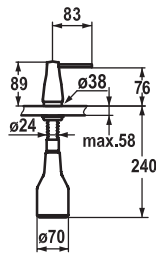

FUN KWC-No.
112.0605.209 Z.538.409.177
 brushed steel

Soap dispenser KWC BASIC

- Easily refillable from top without disassembly
- Mounting hole size $\varnothing 26$ mm
- Scope of delivery:
 - Pump
 - Soap container, filling capacity 320 ml Z.639.549

FUN KWC-No.
112.0605.208 Z.538.409.176
 matt black

Soap dispenser KWC BASIC

- Easily refillable from top without disassembly
- Mounting hole size $\varnothing 26$ mm
- Scope of delivery:
 - Pump
 - Soap container, filling capacity 320 ml Z.639.549

FUN KWC-No.
119.0517.935 Z.538.038.700
 stainless steel

Soap dispenser KWC ERA

- Easily refillable from top without disassembly
- Mounting hole size $\varnothing 26$ mm
- Scope of delivery:
 - Pump
 - Soap container, filling capacity 350 ml Z.538.053

FUN	KWC-No.
119.0307.870 all chrome	Z.536.063.000
119.0307.901 stainless steel	Z.536.063.700

Soap dispenser KWC EVE

- Easily refillable from top without disassembly
- Mounting hole size $\varnothing 26$ mm
- Scope of delivery:
 - Pump
 - Soap container, filling capacity 350 ml Z.635.713
- To be ordered separately (optional or if necessary):
 - Escutcheon Z.536.291.000 or Z.536.292.700