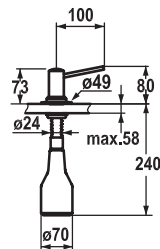

FUN	KWC-No.
119.0310.326 stainless steel	Z.536.062.700

Soap dispenser KWC INOX

- Easily refillable from top without disassembly
- Mounting hole size $\varnothing 26$ mm
- Scope of delivery:
 - Pump
 - Soap container, filling capacity 350 ml Z.635.713

FUN	KWC-No.
119.0307.908	Z.536.060.000
all chrome	
119.0308.343	Z.536.060.700
stainless steel	

Soap dispenser KWC ONO

- Easily refillable from top without disassembly
- Mounting hole size $\varnothing 26$ mm
- Scope of delivery:
 - Pump
 - Soap container, filling capacity 350 ml Z.635.713
- To be ordered separately (optional or if necessary):
 - Escutcheon Z.536.291.000 or Z.536.292.700

FUN	KWC-No.
119.0308.350	Z.536.332.000
all chrome	

Soap dispenser KWC SIN

- Easily refillable from top without disassembly
- Mounting hole size $\varnothing 26$ mm
- Scope of delivery:
 - Pump
 - Soap container, filling capacity 350 ml Z.635.713

FUN	KWC-No.
119.0308.341	Z.536.586.000
all chrome	
119.0308.352	Z.536.586.127
decor steel	

Soap dispenser KWC ZOE

- Easily refillable from top without disassembly
- Mounting hole size $\varnothing 26$ mm
- Scope of delivery:
 - Pump
 - Soap container, filling capacity 350 ml Z.635.713
- To be ordered separately (optional or if necessary):
 - Escutcheon Z.536.291.000 or Z.536.292.700