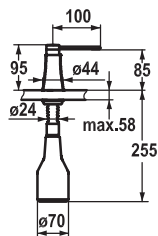

FUN	KWC-No.
119.0308.341	Z.536.586.000
all chrome	
119.0308.352	Z.536.586.127
decor steel	

Soap dispenser KWC ZOE

- Easily refillable from top without disassembly
- Mounting hole size $\varnothing 26$ mm
- Scope of delivery:
 - Pump
 - Soap container, filling capacity 350 ml Z.635.713
- To be ordered separately (optional or if necessary):
 - Escutcheon Z.536.291.000 or Z.536.292.700

FUN	KWC-No.
119.0583.600 matt black	Z.536.586.176

Soap dispenser KWC ZOE

- Easily refillable from top without disassembly
- Mounting hole size $\varnothing 26$ mm
- Scope of delivery:
 - Pump
 - Soap container, filling capacity 350 ml Z.635.713
- To be ordered separately (optional or if necessary):
 - Escutcheon Z.536.291.000 or Z.536.292.700

FUN	KWC-No.
119.0200.126 all chrome	Z.536.159.000
119.0308.347 decor steel	Z.536.159.127

Soap dispenser KWC AVA

- Easily refillable from top without disassembly
- Mounting hole size $\varnothing 26$ mm
- Scope of delivery:
 - Pump
 - Soap container, filling capacity 350 ml Z.635.713

FUN	KWC-No.
119.0340.011 glacier white	Z.536.586.150

Soap dispenser KWC ZOE

- Easily refillable from top without disassembly
- Mounting hole size $\varnothing 26$ mm
- Scope of delivery:
 - Pump
 - Soap container, filling capacity 350 ml Z.635.713
- To be ordered separately (optional or if necessary):
 - Escutcheon Z.536.291.000 or Z.536.292.700