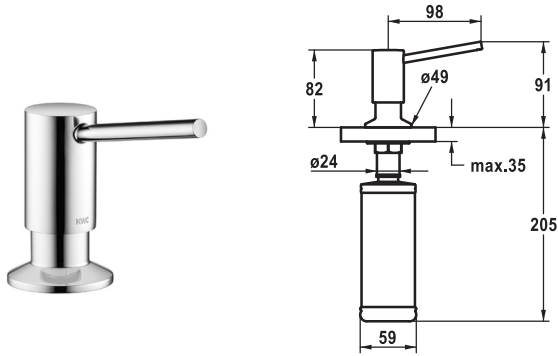

KWC

SOAP DISPENSER

FUN KWC-No.
112.0605.207 Z.538.409.000
 all chrome

Soap dispenser KWC BASIC

- Easily refillable from top without disassembly
- Mounting hole size $\varnothing 26$ mm
- Scope of delivery:
 - Pump
 - Soap container, filling capacity 320 ml Z.639.549

FUN KWC-No.
112.0605.209 Z.538.409.177
 brushed steel

Soap dispenser KWC BASIC

- Easily refillable from top without disassembly
- Mounting hole size $\varnothing 26$ mm
- Scope of delivery:
 - Pump
 - Soap container, filling capacity 320 ml Z.639.549

FUN KWC-No.
119.0517.935 Z.538.038.700
 stainless steel

Soap dispenser KWC ERA

- Easily refillable from top without disassembly
- Mounting hole size $\varnothing 26$ mm
- Scope of delivery:
 - Pump
 - Soap container, filling capacity 350 ml Z.538.053

FUN	KWC-No.
119.0307.870 all chrome	Z.536.063.000
119.0307.901 stainless steel	Z.536.063.700

Soap dispenser KWC EVE

- Easily refillable from top without disassembly
- Mounting hole size $\varnothing 26$ mm
- Scope of delivery:
 - Pump
 - Soap container, filling capacity 350 ml Z.635.713
- To be ordered separately (optional or if necessary):
 - Escutcheon Z.536.291.000 or Z.536.292.700