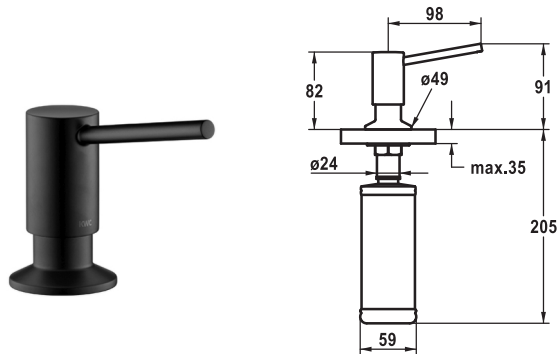

KWC

SOAP DISPENSER

FUN KWC-No.
112.0605.207 Z.538.409.000
 all chrome

Soap dispenser KWC BASIC

- Easily refillable from top without disassembly
- Mounting hole size $\varnothing 26$ mm
- Scope of delivery:
 - Pump
 - Soap container, filling capacity 320 ml Z.639.549

FUN KWC-No.
112.0605.209 Z.538.409.177
 brushed steel

Soap dispenser KWC BASIC

- Easily refillable from top without disassembly
- Mounting hole size $\varnothing 26$ mm
- Scope of delivery:
 - Pump
 - Soap container, filling capacity 320 ml Z.639.549

FUN KWC-No.
119.0517.935 Z.538.038.700
 stainless steel

Soap dispenser KWC ERA

- Easily refillable from top without disassembly
- Mounting hole size $\varnothing 26$ mm
- Scope of delivery:
 - Pump
 - Soap container, filling capacity 350 ml Z.538.053

FUN	KWC-No.
119.0307.870 all chrome	Z.536.063.000
119.0307.901 stainless steel	Z.536.063.700

Soap dispenser KWC EVE

- Easily refillable from top without disassembly
- Mounting hole size $\varnothing 26$ mm
- Scope of delivery:
 - Pump
 - Soap container, filling capacity 350 ml Z.635.713
- To be ordered separately (optional or if necessary):
 - Escutcheon Z.536.291.000 or Z.536.292.700