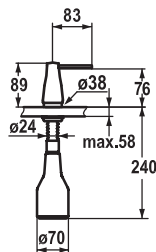

FUN KWC-No.
119.0517.935 Z.538.038.700
 stainless steel

Soap dispenser KWC ERA

- Easily refillable from top without disassembly
- Mounting hole size $\varnothing 26$ mm
- Scope of delivery:
 - Pump
 - Soap container, filling capacity 350 ml Z.538.053

FUN	KWC-No.
119.0307.870 all chrome	Z.536.063.000
119.0307.901 stainless steel	Z.536.063.700

Soap dispenser KWC EVE

- Easily refillable from top without disassembly
- Mounting hole size $\varnothing 26$ mm
- Scope of delivery:
 - Pump
 - Soap container, filling capacity 350 ml Z.635.713
- To be ordered separately (optional or if necessary):
 - Escutcheon Z.536.291.000 or Z.536.292.700

FUN	KWC-No.
119.0308.349 black chrome-plated	Z.536.063.151

Soap dispenser KWC EVE

- Easily refillable from top without disassembly
- Mounting hole size $\varnothing 26$ mm
- Scope of delivery:
 - Pump
 - Soap container, filling capacity 350 ml Z.635.713
- To be ordered separately (optional or if necessary):
 - Escutcheon Z.536.291.000 or Z.536.292.700

FUN	KWC-No.
119.0308.348 glacier white	Z.536.063.150

Soap dispenser KWC EVE

- Easily refillable from top without disassembly
- Mounting hole size $\varnothing 26$ mm
- Scope of delivery:
 - Pump
 - Soap container, filling capacity 350 ml Z.635.713
- To be ordered separately (optional or if necessary):
 - Escutcheon Z.536.291.000 or Z.536.292.700