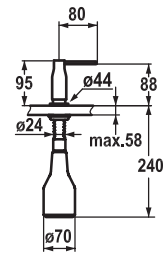

FUN	KWC-No.
119.0308.348 glacier white	Z.536.063.150

Soap dispenser KWC EVE

- Easily refillable from top without disassembly
- Mounting hole size $\varnothing 26$ mm
- Scope of delivery:
 - Pump
 - Soap container, filling capacity 350 ml Z.635.713
- To be ordered separately (optional or if necessary):
 - Escutcheon Z.536.291.000 or Z.536.292.700

FUN	KWC-No.
119.0310.326 stainless steel	Z.536.062.700

Soap dispenser KWC INOX

- Easily refillable from top without disassembly
- Mounting hole size $\varnothing 26$ mm
- Scope of delivery:
 - Pump
 - Soap container, filling capacity 350 ml Z.635.713

FUN	KWC-No.
119.0307.908	Z.536.060.000
all chrome	
119.0308.343	Z.536.060.700
stainless steel	

Soap dispenser KWC ONO

- Easily refillable from top without disassembly
- Mounting hole size $\varnothing 26$ mm
- Scope of delivery:
 - Pump
 - Soap container, filling capacity 350 ml Z.635.713
- To be ordered separately (optional or if necessary):
 - Escutcheon Z.536.291.000 or Z.536.292.700

FUN	KWC-No.
119.0308.350	Z.536.332.000
all chrome	

Soap dispenser KWC SIN

- Easily refillable from top without disassembly
- Mounting hole size $\varnothing 26$ mm
- Scope of delivery:
 - Pump
 - Soap container, filling capacity 350 ml Z.635.713