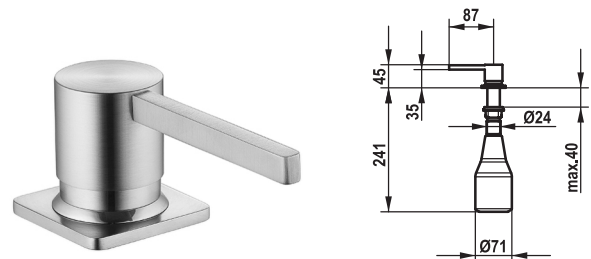

KWC

SOAP DISPENSER

FUN KWC-No.
112.0605.207 Z.538.409.000
 all chrome

Soap dispenser KWC BASIC

- Easily refillable from top without disassembly
- Mounting hole size $\varnothing 26$ mm
- Scope of delivery:
 - Pump
 - Soap container, filling capacity 320 ml Z.639.549

FUN KWC-No.
112.0605.209 Z.538.409.177
 brushed steel

Soap dispenser KWC BASIC

- Easily refillable from top without disassembly
- Mounting hole size $\varnothing 26$ mm
- Scope of delivery:
 - Pump
 - Soap container, filling capacity 320 ml Z.639.549

FUN KWC-No.
119.0517.935 Z.538.038.700
 stainless steel

Soap dispenser KWC ERA

- Easily refillable from top without disassembly
- Mounting hole size $\varnothing 26$ mm
- Scope of delivery:
 - Pump
 - Soap container, filling capacity 350 ml Z.538.053

FUN	KWC-No.
119.0307.870 all chrome	Z.536.063.000
119.0307.901 stainless steel	Z.536.063.700

Soap dispenser KWC EVE

- Easily refillable from top without disassembly
- Mounting hole size $\varnothing 26$ mm
- Scope of delivery:
 - Pump
 - Soap container, filling capacity 350 ml Z.635.713
- To be ordered separately (optional or if necessary):
 - Escutcheon Z.536.291.000 or Z.536.292.700