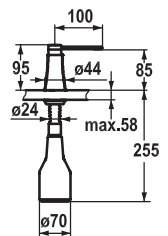

FUN	KWC-No.
119.0307.908	Z.536.060.000
all chrome	
119.0308.343	Z.536.060.700
stainless steel	

Soap dispenser KWC ONO

- Easily refillable from top without disassembly
- Mounting hole size $\varnothing 26$ mm
- Scope of delivery:
 - Pump
 - Soap container, filling capacity 350 ml Z.635.713
- To be ordered separately (optional or if necessary):
 - Escutcheon Z.536.291.000 or Z.536.292.700

FUN	KWC-No.
119.0308.350	Z.536.332.000
all chrome	

Soap dispenser KWC SIN

- Easily refillable from top without disassembly
- Mounting hole size $\varnothing 26$ mm
- Scope of delivery:
 - Pump
 - Soap container, filling capacity 350 ml Z.635.713

FUN	KWC-No.
119.0307.927	Z.536.109.000
all chrome	

Soap dispenser KWC PRIMO

- Easily refillable from top without disassembly
- Mounting hole size $\varnothing 26$ mm
- Scope of delivery:
 - Pump
 - Soap container, filling capacity 350 ml Z.635.713

FUN	KWC-No.
119.0308.341	Z.536.586.000
all chrome	
119.0308.352	Z.536.586.127
decor steel	

Soap dispenser KWC ZOE

- Easily refillable from top without disassembly
- Mounting hole size $\varnothing 26$ mm
- Scope of delivery:
 - Pump
 - Soap container, filling capacity 350 ml Z.635.713
- To be ordered separately (optional or if necessary):
 - Escutcheon Z.536.291.000 or Z.536.292.700