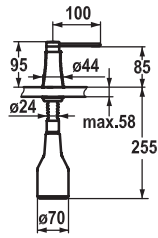

FUN	KWC-No.
119.0308.350	Z.536.332.000
all chrome	

Soap dispenser KWC SIN

- Easily refillable from top without disassembly
- Mounting hole size $\varnothing 26$ mm
- Scope of delivery:
 - Pump
 - Soap container, filling capacity 350 ml Z.635.713

FUN	KWC-No.
119.0307.927	Z.536.109.000
all chrome	

Soap dispenser KWC PRIMO

- Easily refillable from top without disassembly
- Mounting hole size $\varnothing 26$ mm
- Scope of delivery:
 - Pump
 - Soap container, filling capacity 350 ml Z.635.713

FUN	KWC-No.
119.0308.341	Z.536.586.000
all chrome	
119.0308.352	Z.536.586.127
decor steel	

Soap dispenser KWC ZOE

- Easily refillable from top without disassembly
- Mounting hole size $\varnothing 26$ mm
- Scope of delivery:
 - Pump
 - Soap container, filling capacity 350 ml Z.635.713
- To be ordered separately (optional or if necessary):
 - Escutcheon Z.536.291.000 or Z.536.292.700

FUN	KWC-No.
119.0583.600 matt black	Z.536.586.176

Soap dispenser KWC ZOE

- Easily refillable from top without disassembly
- Mounting hole size $\varnothing 26$ mm
- Scope of delivery:
 - Pump
 - Soap container, filling capacity 350 ml Z.635.713
- To be ordered separately (optional or if necessary):
 - Escutcheon Z.536.291.000 or Z.536.292.700