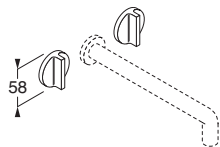

Taps

LIQUID - Design Piero Lissoni

Taps in chromium-plated brass.

LIQUID - 3-holes tap set for washbasin.

- Cold/warm taps with spout.
- 1/2" ceramic screw disks, 90° opening.

AVAILABLE UNTIL STOCK LASTS

Chromium-plated, spout H 183 mm. **RGSL02**
 Chromium-plated, spout H 293 mm. **RGSL01**

LIQUID - 3-holes tap set for bidet.

- Cold/warm taps with spout.
- 1/2" ceramic screw disks, 90° opening.

AVAILABLE UNTIL STOCK LASTS

Chromium-plated. **RGSL03**

LIQUID - Wall-mounted two handle tap.

- Washbasin use: compatible with RISL01-02.
- Please order the spout separately.
- 1/2" ceramic screw disks, 90° opening.

AVAILABLE UNTIL STOCK LASTS

Chromium-plated. **RESL15**

LIQUID - Freestanding floor-mounted spout.

- 1/2" connection.

AVAILABLE UNTIL STOCK LASTS

Chromium-plated, for bathtub. **RISL06**
 Chromium-plated, for washbasin. **RISL03**

AVAILABLE UNTIL STOCK LASTS

Chromium-plated... **RESL10**

LIQUID - Top-mounted spout for washbasin.

- 3/8" connection.
- Compatible with RESL10.

AVAILABLE UNTIL STOCK LASTS

Chromium-plated, H 293 mm. **RISL04**
Chromium-plated, H 373 mm. **RISL05**