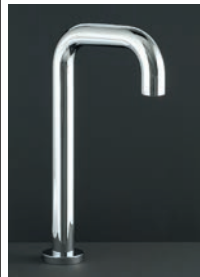

Taps

LIQUID - Design Piero Lissoni

Taps in chromium-plated brass.

LIQUID - 3-holes tap set for washbasin.

- Cold/warm taps with spout.
- 1/2" ceramic screw disks, 90° opening.

AVAILABLE UNTIL STOCK LASTS

Chromium-plated, spout H 183 mm. **RGSL02**
 Chromium-plated, spout H 293 mm. **RGSL01**

LIQUID - 3-holes tap set for bidet.

- Cold/warm taps with spout.
- 1/2" ceramic screw disks, 90° opening.

AVAILABLE UNTIL STOCK LASTS

Chromium-plated. **RGSL03**

LIQUID - Wall-mounted two handle tap.

- Washbasin use: compatible with RISL01-02.
- Please order the spout separately.
- 1/2" ceramic screw disks, 90° opening.

L = Width
 P = Depth
 H = Height
 Pr = Price code

Taps

LIQUID - Design Piero Lissoni

Taps in chromium-plated brass.

LIQUID - Top-mounted mixer tap for washbasin.

- With hoses, 3/8" connection.
- Compatible with RISL01-02 e RISL04-05.

AVAILABLE UNTIL STOCK LASTS

Chromium-plated... **RESL10**

LIQUID - Top-mounted spout for washbasin.

- 3/8" connection.
- Compatible with RESL10.

AVAILABLE UNTIL STOCK LASTS

Chromium-plated, H 293 mm. **RISL04**
Chromium-plated, H 373 mm. **RISL05**