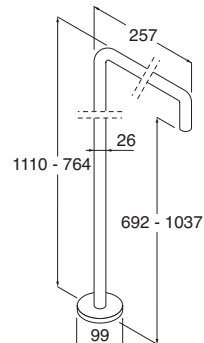

LIQUID - 3-holes tap set for bidet.

- Cold/warm taps with spout.
- 1/2" ceramic screw disks, 90° opening.

AVAILABLE UNTIL STOCK LASTS

Chromium-plated. **RGSL03**

LIQUID - Wall-mounted two handle tap.

- Washbasin use: compatible with RISL01-02.
- Please order the spout separately.
- 1/2" ceramic screw disks, 90° opening.

AVAILABLE UNTIL STOCK LASTS

Chromium-plated. **RESL15**

LIQUID - Freestanding floor-mounted spout.

- 1/2" connection.

AVAILABLE UNTIL STOCK LASTS

Chromium-plated, for bathtub. **RISL06**
 Chromium-plated, for washbasin. **RISL03**

L = Width
 P = Depth
 H = Height
 Pr = Price code

Taps

LIQUID - Design Piero Lissoni

Taps in chromium-plated brass.

LIQUID - Top-mounted mixer tap for washbasin.

- With hoses, 3/8" connection.
- Compatible with RISL01-02 e RISL04-05.

AVAILABLE UNTIL STOCK LASTS

Chromium-plated... **RESL10**

LIQUID - Top-mounted spout for washbasin.

- 3/8" connection.
- Compatible with RESL10.

AVAILABLE UNTIL STOCK LASTS

Chromium-plated, H 293 mm. **RISL04**
Chromium-plated, H 373 mm. **RISL05**