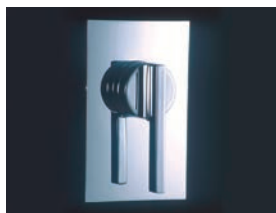

LIQUID - 3-holes tap set for bidet.

- Cold/warm taps with spout.
- 1/2" ceramic screw disks, 90° opening.

AVAILABLE UNTIL STOCK LASTS

Chromium-plated. **RGSL03**

LIQUID - Wall-mounted two handle tap.

- Washbasin use: compatible with RISL01-02.
- Please order the spout separately.
- 1/2" ceramic screw disks, 90° opening.

L = Width
 P = Depth
 H = Height
 Pr = Price code

Taps

LIQUID - Design Piero Lissoni

Taps in chromium-plated brass.

LIQUID - Top-mounted mixer tap for washbasin.

- With hoses, 3/8" connection.
- Compatible with RISL01-02 e RISL04-05.

AVAILABLE UNTIL STOCK LASTS

Chromium-plated... **RESL10**

LIQUID - Top-mounted spout for washbasin.

- 3/8" connection.
- Compatible with RESL10.

AVAILABLE UNTIL STOCK LASTS

Chromium-plated, H 293 mm. **RISL04**
Chromium-plated, H 373 mm. **RISL05**

LIQUID - Wall-mounted, built-in bath/shower mixer tap.

- 1/2" connections.

AVAILABLE UNTIL STOCK LASTS

Recessed part... **RESL04I**
Chromium-plated, external part. **RESL04E**

LIQUID - Wall-mounted spout for bathtub/washbasin.