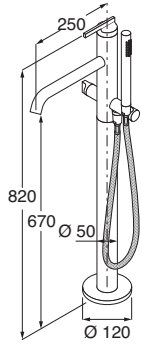

LIQUID - Wall-mounted, built-in bath/shower mixer tap.

- 1/2" connections.

AVAILABLE UNTIL STOCK LASTS

Recessed part... **RESL04I**
Chromium-plated, external part. **RESL04E**

LIQUID - Wall-mounted spout for bathtub/washbasin.

- 1/2" connection.

AVAILABLE UNTIL STOCK LASTS

Chromium-plated, P 150 mm. **RISL01**
Chromium-plated, P 220 mm. **RISL02**

LIQUID - Built-in deck-mounted tap set for bathtub.

- Cold/warm taps with 3/4" screw disks.
- Spout.
- Hand shower with dedicated mixer.

AVAILABLE UNTIL STOCK LASTS

Chromium-plated... **RGSL08**

LIQUID - Wall-mounted, built-in mixer tap for washbasin/bathtub/shower.

- 1/2" connections.
- Round washer.

AVAILABLE UNTIL STOCK LASTS

Recessed part... **RESL16I**
Chromium-plated, external part. **RESL16E**

L = Width
P = Depth
H = Height
Pr = Price code

T a p s

LIQUID - Design Piero Lissoni

Taps in chromium-plated brass.

LIQUID - Freestanding/floor-mounted bathtub tap set.

- Consisting of: mixer, spout, hand shower and diverter.