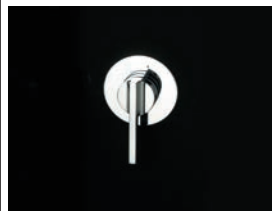

LIQUID - 3-holes tap set for bidet.

- Cold/warm taps with spout.
- 1/2" ceramic screw disks, 90° opening.

AVAILABLE UNTIL STOCK LASTS

Chromium-plated. **RGSL03**

LIQUID - Wall-mounted two handle tap.

- Washbasin use: compatible with RISL01-02.
- Please order the spout separately.
- 1/2" ceramic screw disks, 90° opening.

LIQUID - Wall-mounted, built-in bath/shower mixer tap.

- 1/2" connections.

AVAILABLE UNTIL STOCK LASTS

Recessed part... **RESL04I**
Chromium-plated, external part. **RESL04E**

LIQUID - Wall-mounted spout for bathtub/washbasin.

- 1/2" connection.

AVAILABLE UNTIL STOCK LASTS

Chromium-plated, P 150 mm. **RISL01**
Chromium-plated, P 220 mm. **RISL02**

LIQUID - Built-in deck-mounted tap set for bathtub.

- Cold/warm taps with 3/4" screw disks.
- Spout.
- Hand shower with dedicated mixer.

AVAILABLE UNTIL STOCK LASTS

Chromium-plated... **RGSL08**

LIQUID - Wall-mounted, built-in mixer tap for washbasin/bathtub/shower.

- 1/2" connections.
- Round washer.

AVAILABLE UNTIL STOCK LASTS

Recessed part... **RESL16I**
Chromium-plated, external part. **RESL16E**