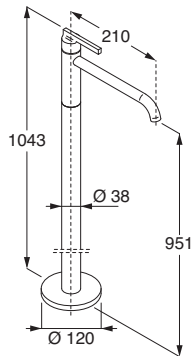

LIQUID - 3-holes tap set for bidet.

- Cold/warm taps with spout.
- 1/2" ceramic screw disks, 90° opening.

AVAILABLE UNTIL STOCK LASTS

Chromium-plated. **RGSL03**

LIQUID - Wall-mounted two handle tap.

- Washbasin use: compatible with RISL01-02.
- Please order the spout separately.
- 1/2" ceramic screw disks, 90° opening.

AVAILABLE UNTIL STOCK LASTS

Chromium-plated. **RESL15**

LIQUID - Freestanding floor-mounted spout.

- 1/2" connection.

AVAILABLE UNTIL STOCK LASTS

Chromium-plated, for bathtub. **RISL06**
 Chromium-plated, for washbasin. **RISL03**

L = Width
 P = Depth
 H = Height
 Pr = Price code

Taps

LIQUID - Design Piero Lissoni

Taps in chromium-plated brass.

LIQUID - Top-mounted mixer tap for washbasin.

- With hoses, 3/8" connection.
- Compatible with RISL01-02 e RISL04-05.

AVAILABLE UNTIL STOCK LASTS

Chromium-plated... **RESL10**

LIQUID - Top-mounted spout for washbasin.

- 3/8" connection.
- Compatible with RESL10.

AVAILABLE UNTIL STOCK LASTS

Chromium-plated, H 293 mm. **RISL04**
Chromium-plated, H 373 mm. **RISL05**