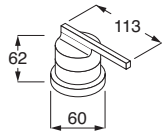

AVAILABLE UNTIL STOCK LASTS

Chromium-plated. **RESL15**

LIQUID - Freestanding floor-mounted spout.

- 1/2" connection.

AVAILABLE UNTIL STOCK LASTS

Chromium-plated, for bathtub. **RISL06**
 Chromium-plated, for washbasin. **RISL03**

L = Width
 P = Depth
 H = Height
 Pr = Price code

Taps

LIQUID - Design Piero Lissoni

Taps in chromium-plated brass.

LIQUID - Top-mounted mixer tap for washbasin.

- With hoses, 3/8" connection.
- Compatible with RISL01-02 e RISL04-05.

AVAILABLE UNTIL STOCK LASTS

Chromium-plated... **RESL10**

LIQUID - Top-mounted spout for washbasin.

- 3/8" connection.
- Compatible with RESL10.

AVAILABLE UNTIL STOCK LASTS

Chromium-plated, H 293 mm. **RISL04**
Chromium-plated, H 373 mm. **RISL05**