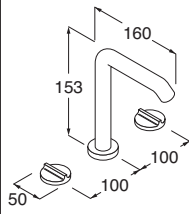

Taps

LIQUID - Design Piero Lissoni

Taps in chromium-plated brass.

LIQUID - 3-holes tap set for washbasin.

- Cold/warm taps with spout.
- 1/2" ceramic screw disks, 90° opening.

AVAILABLE UNTIL STOCK LASTS

Chromium-plated, spout H 183 mm. **RGSL02**
 Chromium-plated, spout H 293 mm. **RGSL01**

LIQUID - 3-holes tap set for bidet.

- Cold/warm taps with spout.
- 1/2" ceramic screw disks, 90° opening.

AVAILABLE UNTIL STOCK LASTS

Chromium-plated. **RGSL03**

LIQUID - Wall-mounted two handle tap.

- Washbasin use: compatible with RISL01-02.
- Please order the spout separately.
- 1/2" ceramic screw disks, 90° opening.

AVAILABLE UNTIL STOCK LASTS

Chromium-plated... **RESL10**

LIQUID - Top-mounted spout for washbasin.

- 3/8" connection.
- Compatible with RESL10.

AVAILABLE UNTIL STOCK LASTS

Chromium-plated, H 293 mm. **RISL04**
Chromium-plated, H 373 mm. **RISL05**

LIQUID - Wall-mounted, built-in bath/shower mixer tap.

- 1/2" connections.

AVAILABLE UNTIL STOCK LASTS

Recessed part... **RESL04I**
Chromium-plated, external part. **RESL04E**

LIQUID - Wall-mounted spout for bathtub/washbasin.