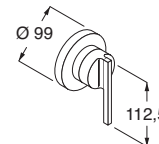

AVAILABLE UNTIL STOCK LASTS

Chromium-plated... **RESL10**

LIQUID - Top-mounted spout for washbasin.

- 3/8" connection.
- Compatible with RESL10.

AVAILABLE UNTIL STOCK LASTS

Chromium-plated, H 293 mm. **RISL04**
Chromium-plated, H 373 mm. **RISL05**

LIQUID - Wall-mounted, built-in bath/shower mixer tap.

- 1/2" connections.

AVAILABLE UNTIL STOCK LASTS

Recessed part... **RESL04I**
Chromium-plated, external part. **RESL04E**

LIQUID - Wall-mounted spout for bathtub/washbasin.

- 1/2" connection.

AVAILABLE UNTIL STOCK LASTS

Chromium-plated, P 150 mm. **RISL01**
Chromium-plated, P 220 mm. **RISL02**

LIQUID - Built-in deck-mounted tap set for bathtub.

- Cold/warm taps with 3/4" screw disks.
- Spout.
- Hand shower with dedicated mixer.

AVAILABLE UNTIL STOCK LASTS

Chromium-plated... **RGSL08**

LIQUID - Wall-mounted, built-in mixer tap for washbasin/bathtub/shower.

- 1/2" connections.
- Round washer.

AVAILABLE UNTIL STOCK LASTS

Recessed part... **RESL16I**
Chromium-plated, external part. **RESL16E**