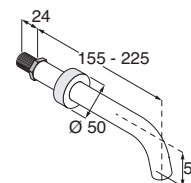

AVAILABLE UNTIL STOCK LASTS

Chromium-plated... **RESL10**

LIQUID - Top-mounted spout for washbasin.

- 3/8" connection.
- Compatible with RESL10.

AVAILABLE UNTIL STOCK LASTS

Chromium-plated, H 293 mm. **RISL04**
Chromium-plated, H 373 mm. **RISL05**

LIQUID - Wall-mounted, built-in bath/shower mixer tap.

- 1/2" connections.

AVAILABLE UNTIL STOCK LASTS

Recessed part... **RESL04I**
Chromium-plated, external part. **RESL04E**

LIQUID - Wall-mounted spout for bathtub/washbasin.

- 1/2" connection.

AVAILABLE UNTIL STOCK LASTS

Chromium-plated, P 150 mm. **RISL01**
Chromium-plated, P 220 mm. **RISL02**

LIQUID - Built-in deck-mounted tap set for bathtub.

- Cold/warm taps with 3/4" screw disks.
- Spout.
- Hand shower with dedicated mixer.