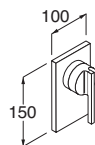

L = Width
 P = Depth
 H = Height
 Pr = Price code

Taps

LIQUID - Design Piero Lissoni

Taps in chromium-plated brass.

LIQUID - Top-mounted mixer tap for washbasin.

- With hoses, 3/8" connection.
- Compatible with RISL01-02 e RISL04-05.

AVAILABLE UNTIL STOCK LASTS

Chromium-plated... **RESL10**

LIQUID - Top-mounted spout for washbasin.

- 3/8" connection.
- Compatible with RESL10.

AVAILABLE UNTIL STOCK LASTS

Chromium-plated, H 293 mm. **RISL04**
Chromium-plated, H 373 mm. **RISL05**

LIQUID - Wall-mounted, built-in bath/shower mixer tap.

- 1/2" connections.

AVAILABLE UNTIL STOCK LASTS

Recessed part... **RESL04I**
Chromium-plated, external part. **RESL04E**

LIQUID - Wall-mounted spout for bathtub/washbasin.