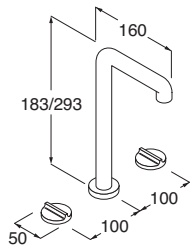

Taps

LIQUID - Design Piero Lissoni

Taps in chromium-plated brass.

LIQUID - 3-holes tap set for washbasin.

- Cold/warm taps with spout.
- 1/2" ceramic screw disks, 90° opening.

AVAILABLE UNTIL STOCK LASTS

Chromium-plated, spout H 183 mm. **RGSL02**
 Chromium-plated, spout H 293 mm. **RGSL01**

LIQUID - 3-holes tap set for bidet.

- Cold/warm taps with spout.
- 1/2" ceramic screw disks, 90° opening.

AVAILABLE UNTIL STOCK LASTS

Chromium-plated. **RGSL03**

LIQUID - Wall-mounted two handle tap.

- Washbasin use: compatible with RISL01-02.
- Please order the spout separately.
- 1/2" ceramic screw disks, 90° opening.

AVAILABLE UNTIL STOCK LASTS

Chromium-plated... **RESL10**

LIQUID - Top-mounted spout for washbasin.

- 3/8" connection.
- Compatible with RESL10.

AVAILABLE UNTIL STOCK LASTS

Chromium-plated, H 293 mm. **RISL04**
Chromium-plated, H 373 mm. **RISL05**

LIQUID - Wall-mounted, built-in bath/shower mixer tap.

- 1/2" connections.

AVAILABLE UNTIL STOCK LASTS

Recessed part... **RESL04I**
Chromium-plated, external part. **RESL04E**

LIQUID - Wall-mounted spout for bathtub/washbasin.