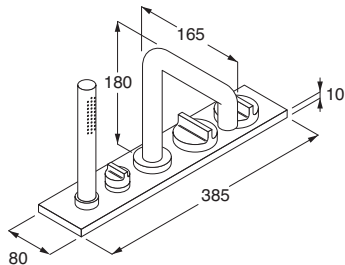

AVAILABLE UNTIL STOCK LASTS

Chromium-plated... **RESL10**

LIQUID - Top-mounted spout for washbasin.

- 3/8" connection.
- Compatible with RESL10.

AVAILABLE UNTIL STOCK LASTS

Chromium-plated, H 293 mm. **RISL04**
Chromium-plated, H 373 mm. **RISL05**

LIQUID - Wall-mounted, built-in bath/shower mixer tap.

- 1/2" connections.

AVAILABLE UNTIL STOCK LASTS

Recessed part... **RESL04I**
Chromium-plated, external part. **RESL04E**

LIQUID - Wall-mounted spout for bathtub/washbasin.

- 1/2" connection.

AVAILABLE UNTIL STOCK LASTS

Chromium-plated, P 150 mm. **RISL01**
Chromium-plated, P 220 mm. **RISL02**

LIQUID - Built-in deck-mounted tap set for bathtub.

- Cold/warm taps with 3/4" screw disks.
- Spout.
- Hand shower with dedicated mixer.

AVAILABLE UNTIL STOCK LASTS

Chromium-plated... **RGSL08**

LIQUID - Wall-mounted, built-in mixer tap for washbasin/bathtub/shower.

- 1/2" connections.
- Round washer.

AVAILABLE UNTIL STOCK LASTS

Recessed part... **RESL16I**
Chromium-plated, external part. **RESL16E**