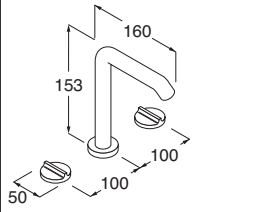

Taps

LIQUID - Design Piero Lissoni

Taps in chromium-plated brass.

LIQUID - 3-holes tap set for washbasin.

- Cold/warm taps with spout.
- 1/2" ceramic screw disks, 90° opening.

AVAILABLE UNTIL STOCK LASTS

Chromium-plated, spout H 183 mm. **RGSL02**
 Chromium-plated, spout H 293 mm. **RGSL01**

LIQUID - 3-holes tap set for bidet.

- Cold/warm taps with spout.
- 1/2" ceramic screw disks, 90° opening.

AVAILABLE UNTIL STOCK LASTS

Chromium-plated. **RGSL03**

LIQUID - Wall-mounted two handle tap.

- Washbasin use: compatible with RISL01-02.
- Please order the spout separately.
- 1/2" ceramic screw disks, 90° opening.

AVAILABLE UNTIL STOCK LASTS

Chromium-plated... **RESL10**

LIQUID - Top-mounted spout for washbasin.

- 3/8" connection.
- Compatible with RESL10.

AVAILABLE UNTIL STOCK LASTS

Chromium-plated, H 293 mm. **RISL04**
Chromium-plated, H 373 mm. **RISL05**

LIQUID - Wall-mounted, built-in bath/shower mixer tap.

- 1/2" connections.

AVAILABLE UNTIL STOCK LASTS

Recessed part... **RESL04I**
Chromium-plated, external part. **RESL04E**

LIQUID - Wall-mounted spout for bathtub/washbasin.