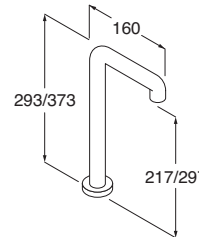

AVAILABLE UNTIL STOCK LASTS

Chromium-plated. **RESL15**

LIQUID - Freestanding floor-mounted spout.

- 1/2" connection.

AVAILABLE UNTIL STOCK LASTS

Chromium-plated, for bathtub. **RISL06**
 Chromium-plated, for washbasin. **RISL03**

L = Width
 P = Depth
 H = Height
 Pr = Price code

Taps

LIQUID - Design Piero Lissoni

Taps in chromium-plated brass.

LIQUID - Top-mounted mixer tap for washbasin.

- With hoses, 3/8" connection.
- Compatible with RISL01-02 e RISL04-05.

AVAILABLE UNTIL STOCK LASTS

Chromium-plated... **RESL10**

LIQUID - Top-mounted spout for washbasin.

- 3/8" connection.
- Compatible with RESL10.

AVAILABLE UNTIL STOCK LASTS

Chromium-plated, H 293 mm. **RISL04**
Chromium-plated, H 373 mm. **RISL05**

LIQUID - Wall-mounted, built-in bath/shower mixer tap.

- 1/2" connections.

AVAILABLE UNTIL STOCK LASTS

Recessed part... **RESL04I**
Chromium-plated, external part. **RESL04E**

LIQUID - Wall-mounted spout for bathtub/washbasin.