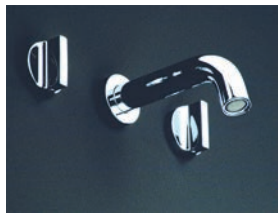

Taps

LIQUID - Design Piero Lissoni

Taps in chromium-plated brass.

LIQUID - 3-holes tap set for washbasin.

- Cold/warm taps with spout.
- 1/2" ceramic screw disks, 90° opening.

AVAILABLE UNTIL STOCK LASTS

Chromium-plated, spout H 183 mm. **RGSL02**
 Chromium-plated, spout H 293 mm. **RGSL01**

LIQUID - 3-holes tap set for bidet.

- Cold/warm taps with spout.
- 1/2" ceramic screw disks, 90° opening.

AVAILABLE UNTIL STOCK LASTS

Chromium-plated. **RGSL03**

LIQUID - Wall-mounted two handle tap.

- Washbasin use: compatible with RISL01-02.
- Please order the spout separately.
- 1/2" ceramic screw disks, 90° opening.

AVAILABLE UNTIL STOCK LASTS

Chromium-plated. **RGSL07**

LIQUID - Tall mixer tap for washbasin.

AVAILABLE UNTIL STOCK LASTS

Chromium-plated. **RESL14**

LIQUID - Freestanding floor-mounted mixer tap for washbasin.

AVAILABLE UNTIL STOCK LASTS

Chromium-plated... **RESL10**

LIQUID - Top-mounted spout for washbasin.

- 3/8" connection.
- Compatible with RESL10.

AVAILABLE UNTIL STOCK LASTS

Chromium-plated, H 293 mm. **RISL04**
Chromium-plated, H 373 mm. **RISL05**