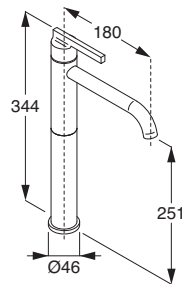

LIQUID - Tall mixer tap for washbasin.

AVAILABLE UNTIL STOCK LASTS

Chromium-plated. **RESL14**