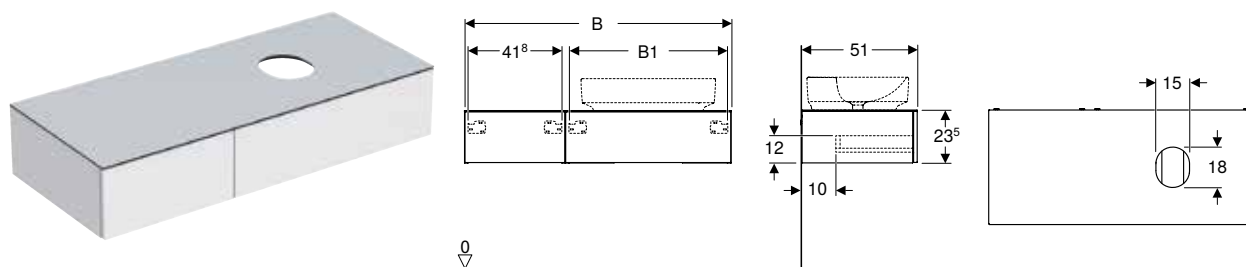

Geberit VariForm cabinet for lay-on washbasin, with two drawers, shelf surface and trap

Technical data

Product material	High-compressed three-layer chipboard

Scope of delivery

- Cabinet for washbasin
- Bottle trap with dip tube, space-saving model, $\varnothing$ 32 mm
- Fastening material

Characteristics

- Suitable for all VariForm lay-on washbasins
- Wall-hung
- With two drawers
- Opening with push-to-open mechanism
- Drawer with self-closing
- Drawers without trap cutout
- Moisture-resistant
- Delivered preassembled
- Cover plate made of compact laminate
- Lay-on washbasin can be mounted on the left or right side

Art. no.	Colour / surface	B1 [cm]	H [cm]	T [cm]
B / width: 120 cm				
501.171.00.1	Body and front: white / high-gloss coated Cover plate: white / matt melamine-covered	70.8	23.5	51
501.172.00.1	Body and front: lava / matt coated Cover plate: lava / matt melamine-covered	70.8	23.5	51
501.174.00.1	Body and front: hickory / wood-textured melamine Cover plate: hickory / wood-textured melamine	70.8	23.5	51
501.175.00.1	Body and front: oak / wood-textured melamine Cover plate: oak / wood-textured melamine	70.8	23.5	51
B / width: 135 cm				
501.177.00.1	Body and front: white / high-gloss coated Cover plate: white / matt melamine-covered	85.8	23.5	51
501.178.00.1	Body and front: lava / matt coated Cover plate: lava / matt melamine-covered	85.8	23.5	51
501.180.00.1	Body and front: hickory / wood-textured melamine Cover plate: hickory / wood-textured melamine	85.8	23.5	51
501.181.00.1	Body and front: oak / wood-textured melamine Cover plate: oak / wood-textured melamine	85.8	23.5	51

Can be combined with

- Geberit VariForm lay-on washbasin, elliptic, with tap hole bench → p. 734
- Geberit VariForm lay-on washbasin, elliptic → p. 734
- Geberit VariForm lay-on washbasin, oval, with tap hole bench → p. 733
- Geberit VariForm lay-on washbasin, oval → p. 733
- Geberit VariForm lay-on washbasin, rectangular, with tap hole bench → p. 735
- Geberit VariForm lay-on washbasin, rectangular → p. 735
- Geberit VariForm lay-on washbasin, round, with tap hole bench → p. 732
- Geberit VariForm lay-on washbasin, round → p. 732
- Geberit Option Plus illuminated mirror with direct and indirect lighting → p. 754
- Geberit Option Plus mirror cabinet with lighting and three doors → p. 759
- Geberit iCon tall cabinet with one door → p. 557
- Geberit iCon tall cabinet with one door and internal mirror, small projection → p. 558
- Geberit iCon high-level cabinet, rectangular, with one door → p. 562
- Geberit iCon high-level cabinet, square, with one door → p. 561
- Geberit iCon shelf unit, rectangular → p. 562
- Geberit iCon shelf unit, square → p. 563
- Geberit iCon wall box, rectangular → p. 564
- Geberit iCon wall box, square → p. 564

Accessories

- Accessory overview – Geberit VariForm bathroom furniture → p. 745