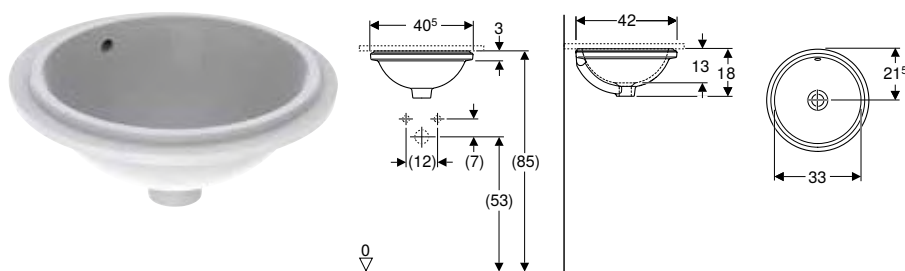

Under-countertop washbasins

Geberit VariForm under-countertop washbasin, round

Application purposes

- For mounting on washtops from below

Technical data

Product material	Vitreous china

Characteristics

- Round
- Easy to mount thanks to provided cut-out template

Scope of delivery

- Fastening material
- Template

Art. no.	Colour / surface	Tap hole	Overflow	H [cm]
B / width: 40.5 cm				
500.744.01.2	white	without	visible	18
500.746.01.2*	white	without	without	18

* Order-based production

Accessories

- Geberit waste outlet with free outlet and valve cover → p. 919
- Geberit waste outlet with free outlet, screen → p. 919