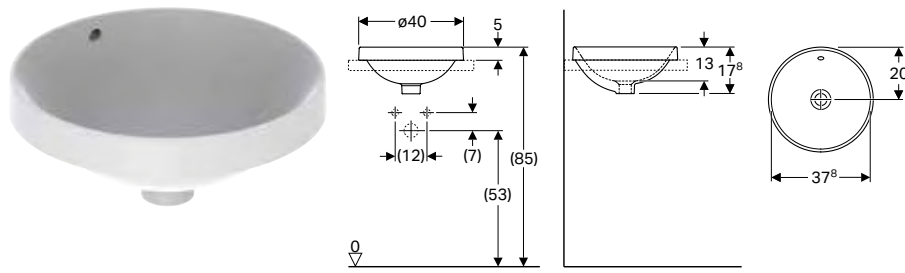

Countertop washbasins

Geberit VariForm countertop washbasin, round

Application purposes

- For mounting in washtops from above

Technical data

Product material	Vitreous china

Characteristics

- Round
- Easy to mount thanks to provided cut-out template

Scope of delivery

- Template

Art. no.	Colour / surface	D [cm]	Tap hole	Overflow	H [cm]
500.700.01.2	white	40	without	visible	17.8
500.702.01.2 *	white	40	without	without	17.8

* Order-based production

Accessories

- Geberit waste outlet with free outlet and valve cover → p. 919
- Geberit waste outlet with free outlet, screen → p. 919