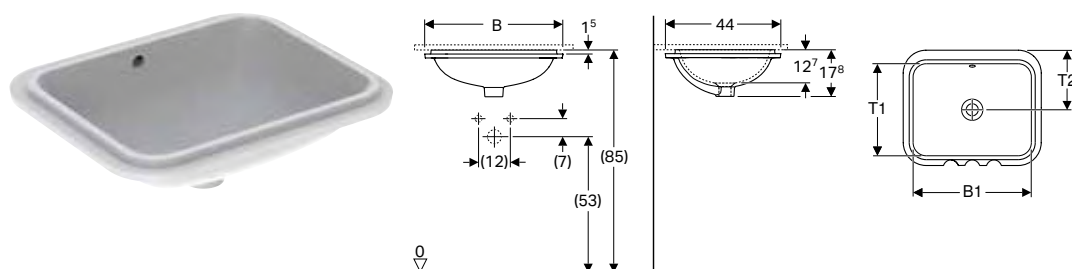

Geberit VariForm under-countertop washbasin, rectangular

Application purposes

- For mounting on washtops from below

Technical data

Product material	Vitreous china

Characteristics

- Rectangular
- Easy to mount thanks to provided cut-out template

Scope of delivery

- Fastening material
- Template

Art. no.	Colour / surface	Tap hole	Overflow	B1 [cm]	H [cm]	T [cm]	T1 [cm]	T2 [cm]
B / width: 53 cm								
500.760.01.2	white	without	visible	45	17.8	44	35	22
500.762.01.2 *	white	without	without	45	17.8	44	35	22
B / width: 58 cm								
500.764.01.2	white	without	visible	50	17.8	49	40	24.5
500.767.01.2 *	Bottom side: glazed / white	without	without	50	17.8	49	40	24.5
500.766.01.2 *	white	without	without	50	17.8	49	40	24.5

* Order-based production

Accessories

- Geberit waste outlet with free outlet and valve cover → p. 919
- Geberit waste outlet with free outlet, screen → p. 919