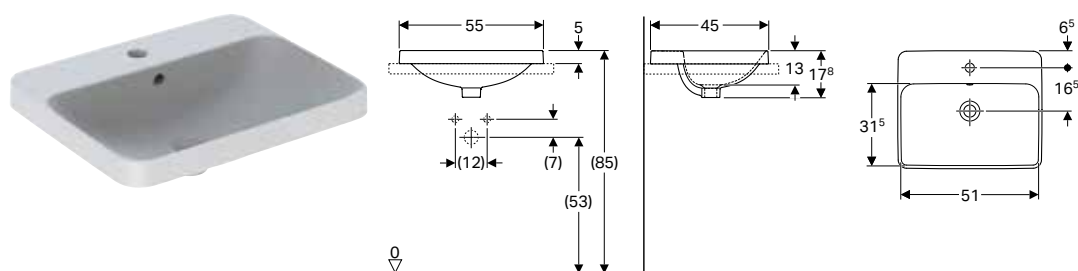

Geberit VariForm countertop washbasin, rectangular, with tap hole bench

Application purposes

- For mounting in washtops from above

Technical data

Product material	Fine fireclay

Characteristics

- Rectangular
- Easy to mount thanks to provided cut-out template

Scope of delivery

- Template

Art. no.	Colour / surface	Tap hole	Overflow	H [cm]	T [cm]
B / width: 55 cm					
500.740.01.2	white	centred	visible	17.8	45
500.742.01.2*	white	centred	without	17.8	45

* Order-based production

Accessories

- Geberit waste outlet with free outlet and valve cover → p. 919
- Geberit waste outlet with free outlet, screen → p. 919