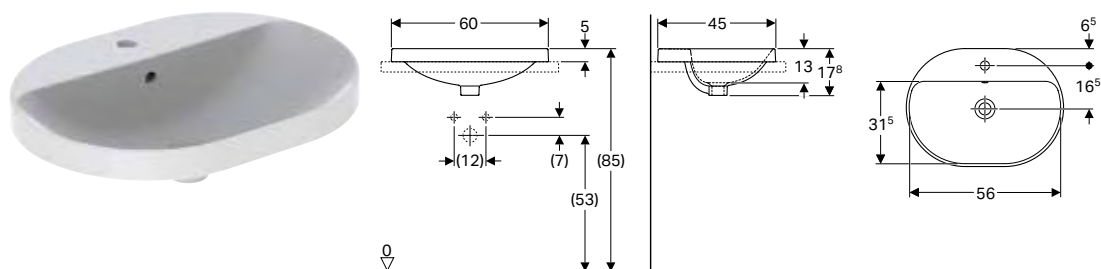

Geberit VariForm countertop washbasin, elliptic, with tap hole bench

Application purposes

- For mounting in washtops from above

Technical data

Product material	Vitreous china

Characteristics

- Elliptic
- Easy to mount thanks to provided cut-out template

Scope of delivery

- Template

Art. no.	Colour / surface	Tap hole	Overflow	H [cm]	T [cm]
B / width: 60 cm					
500.732.01.2	white	centred	visible	17.8	45
500.734.01.2 *	white	centred	without	17.8	45

* Order-based production

Accessories

- Geberit waste outlet with free outlet and valve cover → p. 919
- Geberit waste outlet with free outlet, screen → p. 919