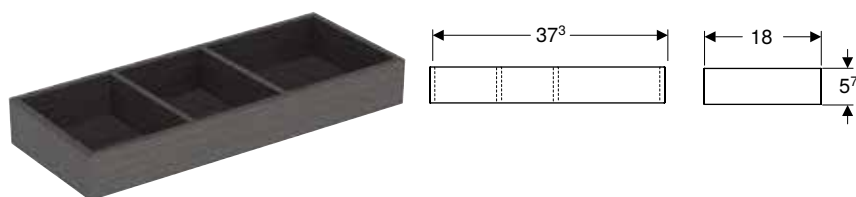

Geberit VariForm drawer insert, H-partition, for top drawer

Technical data

Product material	High-compressed three-layer chipboard

Art. no.	Colour / surface	B [cm]	H [cm]	T [cm]
501.156.00.1	dark grey / melamine-covered	18	5.7	37.3