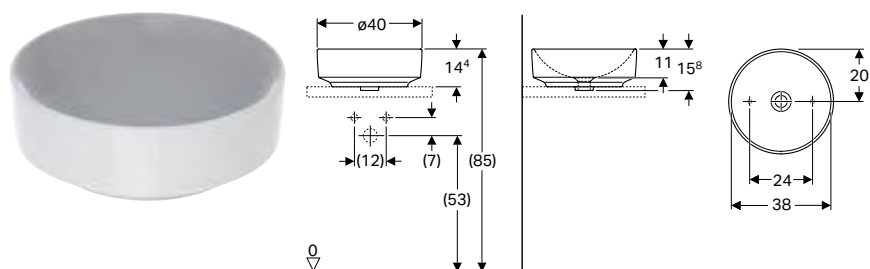

✓ Compatible

Lay-on washbasins

Geberit VariForm lay-on washbasin, round

Application purposes

- For mounting on washtops

Technical data

| | |
|------------------|---------------|
| Product material | Fine fireclay |
|------------------|---------------|