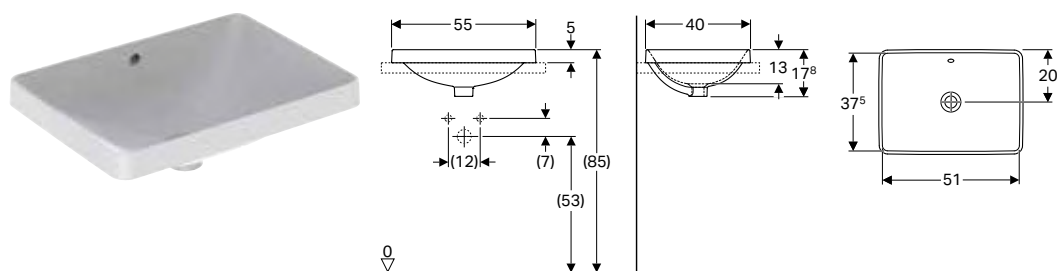

Geberit VariForm countertop washbasin, rectangular

Application purposes

- For mounting in washtops from above

Technical data

Product material	Fine fireclay

Characteristics

- Rectangular
- Easy to mount thanks to provided cut-out template

Scope of delivery

- Template

Art. no.	Colour / surface	Tap hole	Overflow	H [cm]	T [cm]
B / width: 55 cm					
500.736.01.2	white	without	visible	17.8	40
500.738.01.2*	white	without	without	17.8	40

* Order-based production

Accessories

- Geberit waste outlet with free outlet and valve cover → p. 919
- Geberit waste outlet with free outlet, screen → p. 919