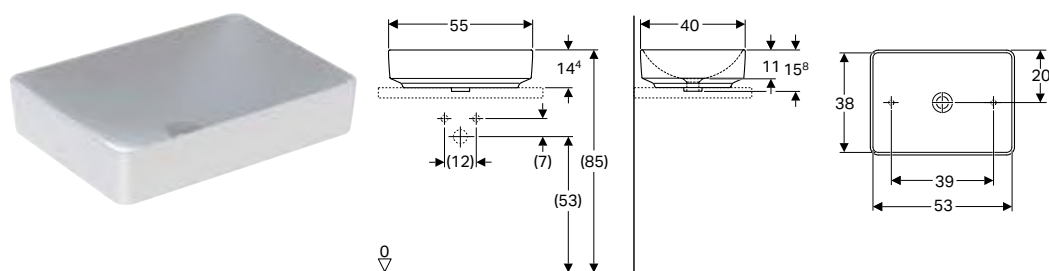

Geberit VariForm lay-on washbasin, rectangular

Application purposes

- For mounting on washtops

Technical data

Product material	Fine fireclay

Characteristics

- Suitable for all VariForm bathroom furniture
- Rectangular
- Easy to mount thanks to provided cut-out template
- Can be installed with a washbasin cabinet

Scope of delivery

- Fastening material
- Template

Art. no.	Colour / surface	Tap hole	Overflow	H [cm]	T [cm]
B / width: 55 cm					
500.779.01.2	white	without	without	15.8	40

Can be combined with

- Geberit VariForm cabinet for lay-on washbasin, with one drawer, shelf surface and trap → p. 746
- Geberit VariForm cabinet for lay-on washbasin, with two drawers, shelf surface and trap → p. 747
- Geberit VariForm cabinet for lay-on washbasin, with three drawers, shelf surface and trap → p. 748

Accessories

- Geberit waste outlet with free outlet and valve cover → p. 919
- Geberit waste outlet with free outlet, screen → p. 919