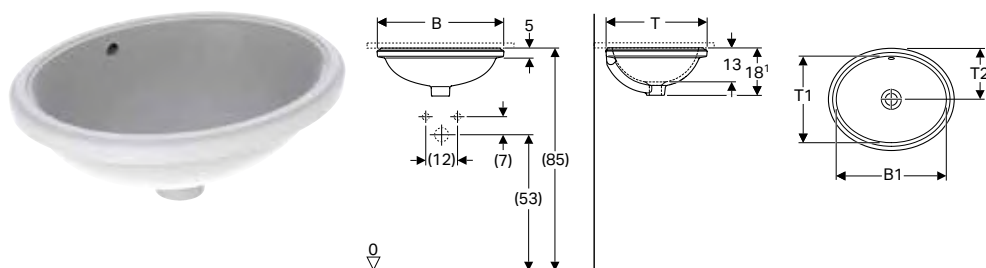

Geberit VariForm under-countertop washbasin, oval

Application purposes

- For mounting on washtops from below

Technical data

Product material	Vitreous china

Characteristics

- Oval
- Easy to mount thanks to provided cut-out template

Scope of delivery

- Fastening material
- Template

Art. no.	Colour / surface	Tap hole	Overflow	B1 [cm]	H [cm]	T [cm]	T1 [cm]	T2 [cm]
B / width: 49.5 cm								
500.748.01.2	white	without	visible	42	18	42	33	21.5
500.750.01.2*	white	without	without	42	18	42	33	21.5
B / width: 56 cm								
500.752.01.2	white	without	visible	50	18	46	40	23
500.754.01.2*	white	without	without	50	18	46	40	23

* Order-based production

Accessories

- Geberit waste outlet with free outlet and valve cover → p. 919
- Geberit waste outlet with free outlet, screen → p. 919