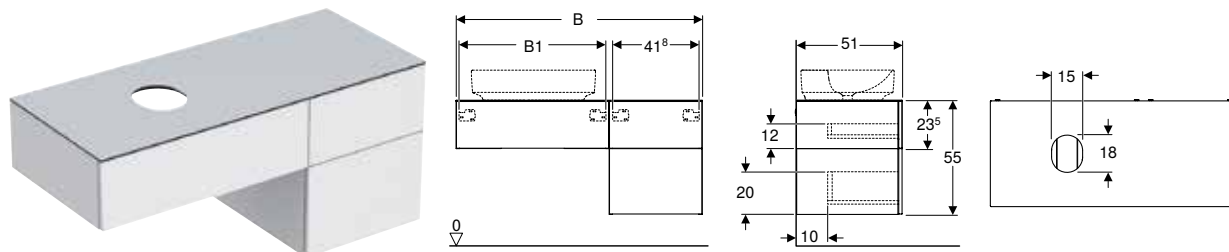

Geberit VariForm cabinet for lay-on washbasin, with three drawers, shelf surface and trap

Technical data

Product material	High-compressed three-layer chipboard

Scope of delivery

- Cabinet for washbasin
- Bottle trap with dip tube, space-saving model, $\varnothing$ 32 mm
- Fastening material

Characteristics

- Suitable for all VariForm lay-on washbasins
- Wall-hung
- With three drawers
- Opening with push-to-open mechanism
- Drawer with self-closing
- Drawers without trap cutout
- Moisture-resistant
- Delivered preassembled
- Cover plate made of compact laminate
- Lay-on washbasin can be mounted on the left or right side

Art. no.	Colour / surface	B1 [cm]	H [cm]	T [cm]
B / width: 120 cm				
501.183.00.1	Body and front: white / high-gloss coated Cover plate: white / matt melamine-covered	70.8	55	51
501.184.00.1	Body and front: lava / matt coated Cover plate: lava / matt melamine-covered	70.8	55	51
501.186.00.1	Body and front: hickory / wood-textured melamine Cover plate: hickory / wood-textured melamine	70.8	55	51
501.187.00.1	Body and front: oak / wood-textured melamine Cover plate: oak / wood-textured melamine	70.8	55	51
B / width: 135 cm				
501.189.00.1	Body and front: white / high-gloss coated Cover plate: white / matt melamine-covered	85.8	55	51
501.190.00.1	Body and front: lava / matt coated Cover plate: lava / matt melamine-covered	85.8	55	51
501.192.00.1	Body and front: hickory / wood-textured melamine Cover plate: hickory / wood-textured melamine	85.8	55	51
501.193.00.1	Body and front: oak / wood-textured melamine Cover plate: oak / wood-textured melamine	85.8	55	51

Can be combined with

- Geberit VariForm lay-on washbasin, elliptic, with tap hole bench → p. 734
- Geberit VariForm lay-on washbasin, elliptic → p. 734
- Geberit VariForm lay-on washbasin, oval, with tap hole bench → p. 733
- Geberit VariForm lay-on washbasin, oval → p. 733
- Geberit VariForm lay-on washbasin, rectangular, with tap hole bench → p. 735
- Geberit VariForm lay-on washbasin, rectangular → p. 735
- Geberit VariForm lay-on washbasin, round, with tap hole bench → p. 732
- Geberit VariForm lay-on washbasin, round → p. 732
- Geberit Option Plus illuminated mirror with direct and indirect lighting → p. 754
- Geberit Option Plus mirror cabinet with lighting and three doors → p. 759
- Geberit iCon tall cabinet with one door → p. 557
- Geberit iCon tall cabinet with one door and internal mirror, small projection → p. 558
- Geberit iCon high-level cabinet, rectangular, with one door → p. 562
- Geberit iCon high-level cabinet, square, with one door → p. 561
- Geberit iCon shelf unit, rectangular → p. 562
- Geberit iCon shelf unit, square → p. 563
- Geberit iCon wall box, rectangular → p. 564
- Geberit iCon wall box, square → p. 564

Accessories

- Accessory overview – Geberit VariForm bathroom furniture → p. 745