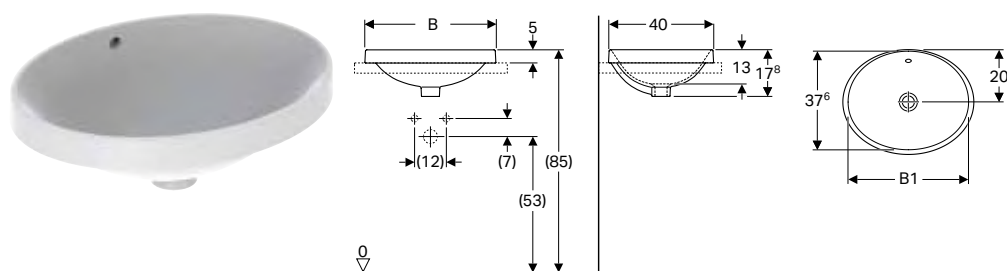

Geberit VariForm countertop washbasin, oval

Application purposes

- For mounting in washtops from above

Technical data

Product material	Vitreous china

Characteristics

- Oval
- Easy to mount thanks to provided cut-out template

Scope of delivery

- Template

Art. no.	Colour / surface	Tap hole	Overflow	B1 [cm]	H [cm]	T [cm]
B / width: 50 cm						
500.708.01.2	white	without	visible	46	17.8	40
500.710.01.2 *	white	without	without	46	17.8	40
B / width: 55 cm						
500.716.01.2	white	without	visible	53	17.8	40
500.718.01.2 *	white	without	without	53	17.8	40

* Order-based production

Accessories

- Geberit waste outlet with free outlet and valve cover → p. 919
- Geberit waste outlet with free outlet, screen → p. 919