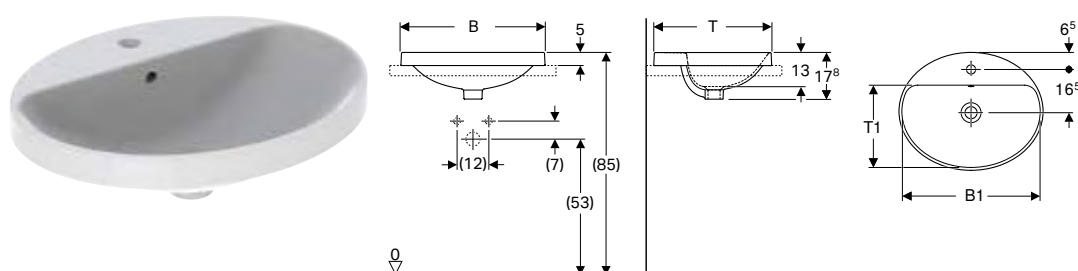

Geberit VariForm countertop washbasin, oval, with tap hole bench

Application purposes

- For mounting in washtops from above

Technical data

Product material	Vitreous china

Characteristics

- Oval
- Easy to mount thanks to provided cut-out template

Scope of delivery

- Template

Art. no.	Colour / surface	Overflow	B1 [cm]	H [cm]	T [cm]	T1 [cm]
B / width: 50 cm						
500.712.01.2	white	visible	47.8	17.8	45	31.5
500.714.01.2 *	white	without	47.8	17.8	45	31.5
B / width: 55 cm						
500.720.01.2	white	visible	52.8	17.8	45	31.5
500.722.01.2 *	white	without	52.8	17.8	45	31.5
B / width: 60 cm						
500.724.01.2	white	visible	58	17.8	48	34.5
500.726.01.2 *	white	without	58	17.8	48	34.5

* Order-based production

Accessories

- Geberit waste outlet with free outlet and valve cover → p. 919
- Geberit waste outlet with free outlet, screen → p. 919