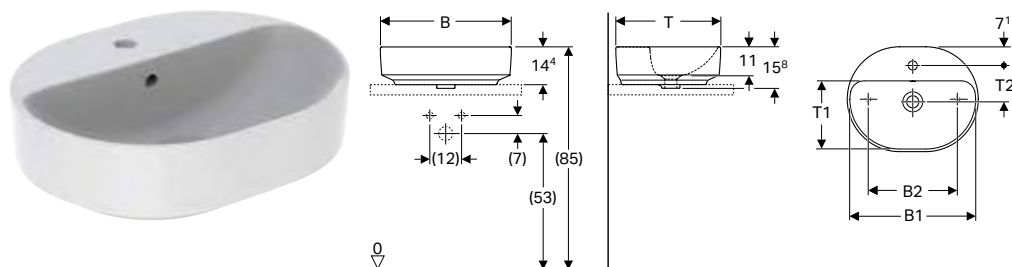

Geberit VariForm lay-on washbasin, elliptic, with tap hole bench

Application purposes

- For mounting on washtops

Technical data

Product material	Fine fireclay

Characteristics

- Suitable for all VariForm bathroom furniture
- Elliptic
- Easy to mount thanks to provided cut-out template
- Can be installed with a washbasin cabinet

Scope of delivery

- Fastening material
- Template

Art. no.	Colour / surface	Tap hole	Overflow	B1 [cm]	B2 [cm]	H [cm]	T [cm]	T1 [cm]	T2 [cm]
B / width: 50 cm									
500.775.01.2	white	centred	visible	48	34	15.8	40	26	13.9
500.776.01.2 *	white	centred	without	48	34	15.8	40	26	13.9
B / width: 60 cm									
500.777.01.2	white	centred	visible	58	44	15.8	45	31	15.4
500.778.01.2 *	white	centred	without	58	44	15.8	45	31	15.4

* Order-based production

Can be combined with

- Geberit VariForm cabinet for lay-on washbasin, with one drawer, shelf surface and trap → p. 746
- Geberit VariForm cabinet for lay-on washbasin, with two drawers, shelf surface and trap → p. 747
- Geberit VariForm cabinet for lay-on washbasin, with three drawers, shelf surface and trap → p. 748

Accessories

- Geberit waste outlet with free outlet and valve cover → p. 919
- Geberit waste outlet with free outlet, screen → p. 919