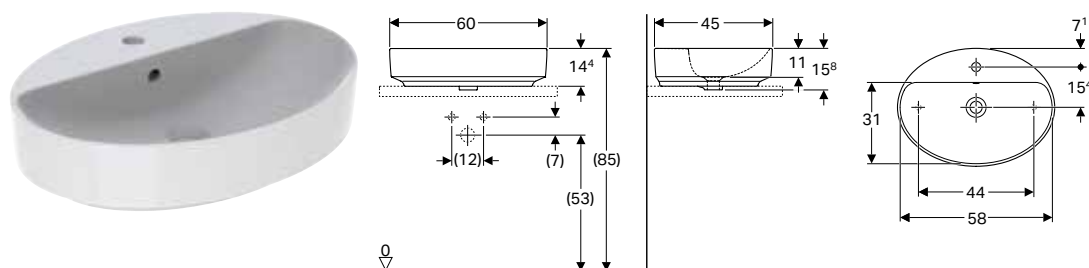

Geberit VariForm lay-on washbasin, oval, with tap hole bench

Application purposes

- For mounting on washtops

Technical data

Product material	Fine fireclay

Characteristics

- Suitable for all VariForm bathroom furniture
- Oval
- Easy to mount thanks to provided cut-out template
- Can be installed with a washbasin cabinet

Scope of delivery

- Fastening material
- Template

Art. no.	Colour / surface	Tap hole	Overflow	H [cm]	T [cm]
B / width: 60 cm					
500.772.01.2	white	centred	visible	15.8	45
500.773.01.2 *	white	centred	without	15.8	45

* Order-based production

Can be combined with

- Geberit VariForm cabinet for lay-on washbasin, with one drawer, shelf surface and trap → p. 746
- Geberit VariForm cabinet for lay-on washbasin, with two drawers, shelf surface and trap → p. 747
- Geberit VariForm cabinet for lay-on washbasin, with three drawers, shelf surface and trap → p. 748

Accessories

- Geberit waste outlet with free outlet and valve cover → p. 919
- Geberit waste outlet with free outlet, screen → p. 919