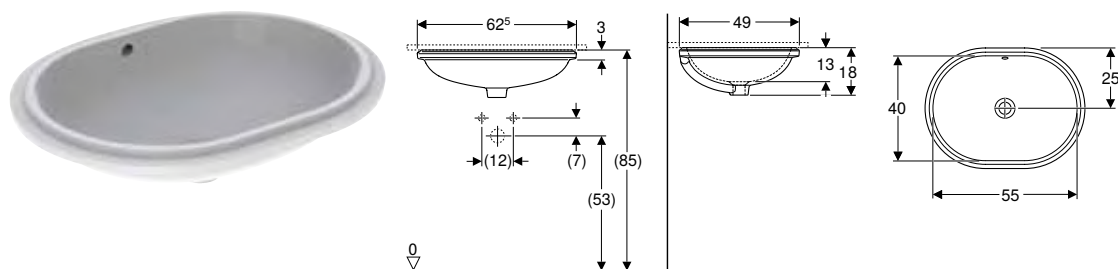

Geberit VariForm under-countertop washbasin, elliptic

Application purposes

- For mounting on washtops from below

Technical data

Product material	Vitreous china

Characteristics

- Elliptic
- Easy to mount thanks to provided cut-out template

Scope of delivery

- Fastening material
- Template

Art. no.	Colour / surface	Tap hole	Overflow	H [cm]	T [cm]
B / width: 62.5 cm					
500.756.01.2	white	without	visible	18	49
500.758.01.2 *	white	without	without	18	49

* Order-based production

Accessories

- Geberit waste outlet with free outlet and valve cover → p. 919
- Geberit waste outlet with free outlet, screen → p. 919