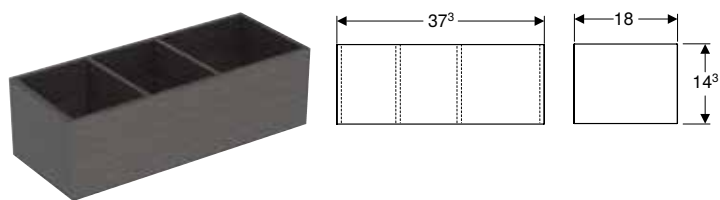

Accessories

Geberit VariForm drawer insert, H-partition, for bottom drawer

Technical data

Product material	High-compressed three-layer chipboard

Art. no.	Colour / surface	B [cm]	H [cm]	T [cm]
501.157.00.1	dark grey / melamine-covered	18	14.3	37.3