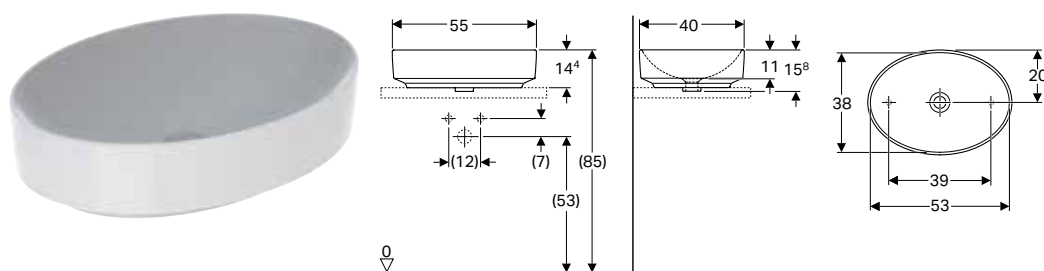

Geberit VariForm lay-on washbasin, oval

Application purposes

- For mounting on washtops

Technical data

Product material	Fine fireclay

Characteristics

- Suitable for all VariForm bathroom furniture
- Oval
- Easy to mount thanks to provided cut-out template
- Can be installed with a washbasin cabinet

Scope of delivery

- Fastening material
- Template

Art. no.	Colour / surface	Tap hole	Overflow	H [cm]	T [cm]
B / width: 55 cm					
500.771.01.2	white	without	without	15.8	40

Can be combined with

- Geberit VariForm cabinet for lay-on washbasin, with one drawer, shelf surface and trap → p. 746
- Geberit VariForm cabinet for lay-on washbasin, with two drawers, shelf surface and trap → p. 747
- Geberit VariForm cabinet for lay-on washbasin, with three drawers, shelf surface and trap → p. 748

Accessories

- Geberit waste outlet with free outlet and valve cover → p. 919
- Geberit waste outlet with free outlet, screen → p. 919