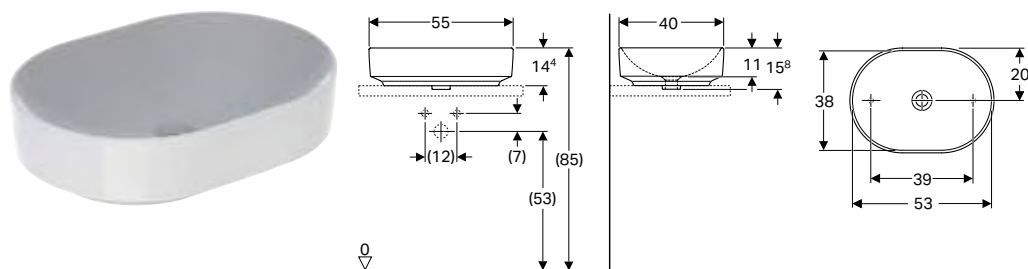

Geberit VariForm lay-on washbasin, elliptic

Application purposes

- For mounting on washtops

Technical data

Product material	Fine fireclay

Characteristics

- Suitable for all VariForm bathroom furniture
- Elliptic
- Easy to mount thanks to provided cut-out template
- Can be installed with a washbasin cabinet

Scope of delivery

- Fastening material
- Template

Art. no.	Colour / surface	Tap hole	Overflow	H [cm]	T [cm]
B / width: 55 cm					
500.774.01.2	white	without	without	15.8	40

Can be combined with

- Geberit VariForm cabinet for lay-on washbasin, with one drawer, shelf surface and trap → p. 746
- Geberit VariForm cabinet for lay-on washbasin, with two drawers, shelf surface and trap → p. 747
- Geberit VariForm cabinet for lay-on washbasin, with three drawers, shelf surface and trap → p. 748

Accessories

- Geberit waste outlet with free outlet and valve cover → p. 919
- Geberit waste outlet with free outlet, screen → p. 919