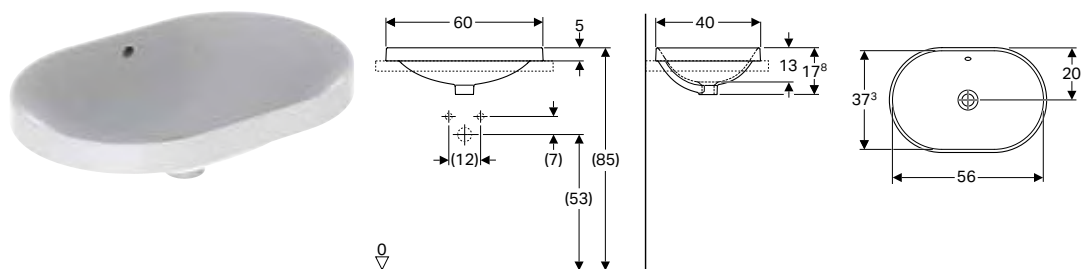

Geberit VariForm countertop washbasin, elliptic

Application purposes

- For mounting in washtops from above

Technical data

Product material	Vitreous china

Characteristics

- Elliptic
- Easy to mount thanks to provided cut-out template

Scope of delivery

- Template

Art. no.	Colour / surface	Tap hole	Overflow	H [cm]	T [cm]
B / width: 60 cm					
500.728.01.2	white	without	visible	17.8	40
500.730.01.2 *	white	without	without	17.8	40

* Order-based production

Accessories

- Geberit waste outlet with free outlet and valve cover → p. 919
- Geberit waste outlet with free outlet, screen → p. 919