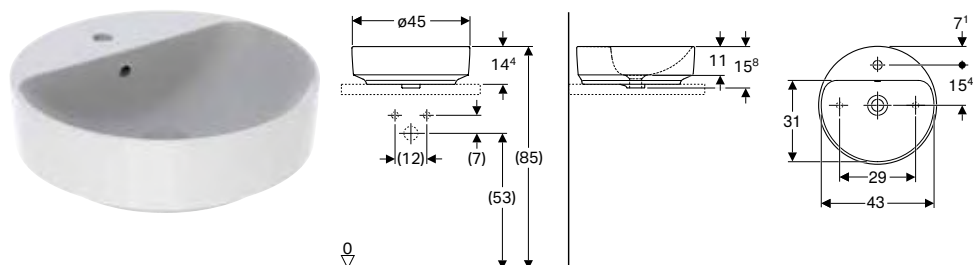

Geberit VariForm lay-on washbasin, round, with tap hole bench

Application purposes

- For mounting on washtops

Technical data

Product material	Fine fireclay

Characteristics

- Suitable for all VariForm bathroom furniture
- Round
- Easy to mount thanks to provided cut-out template
- Can be installed with a washbasin cabinet

Scope of delivery

- Fastening material
- Template

Art. no.	Colour / surface	Tap hole	Overflow	H [cm]
D / outer diameter: 45 cm				
500.769.01.2	white	centred	visible	15.8
500.770.01.2 *	white	centred	without	15.8

* Order-based production

Can be combined with

- Geberit VariForm cabinet for lay-on washbasin, with one drawer, shelf surface and trap → p. 746
- Geberit VariForm cabinet for lay-on washbasin, with two drawers, shelf surface and trap → p. 747
- Geberit VariForm cabinet for lay-on washbasin, with three drawers, shelf surface and trap → p. 748

Accessories

- Geberit waste outlet with free outlet and valve cover → p. 919
- Geberit waste outlet with free outlet, screen → p. 919