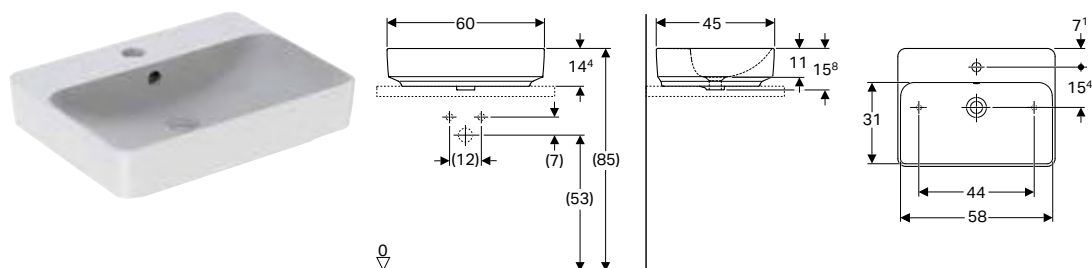

Geberit VariForm lay-on washbasin, rectangular, with tap hole bench

Application purposes

- For mounting on washtops

Technical data

Product material	Fine fireclay

Characteristics

- Suitable for all VariForm bathroom furniture
- Rectangular
- Easy to mount thanks to provided cut-out template
- Can be installed with a washbasin cabinet

Scope of delivery

- Fastening material
- Template

Art. no.	Colour / surface	Tap hole	Overflow	H [cm]	T [cm]
B / width: 60 cm					
500.780.01.2	white	centred	visible	15.8	45
500.781.01.2*	white	centred	without	15.8	45

* Order-based production

Can be combined with

- Geberit VariForm cabinet for lay-on washbasin, with one drawer, shelf surface and trap → p. 746
- Geberit VariForm cabinet for lay-on washbasin, with two drawers, shelf surface and trap → p. 747
- Geberit VariForm cabinet for lay-on washbasin, with three drawers, shelf surface and trap → p. 748

Accessories

- Geberit waste outlet with free outlet and valve cover → p. 919
- Geberit waste outlet with free outlet, screen → p. 919