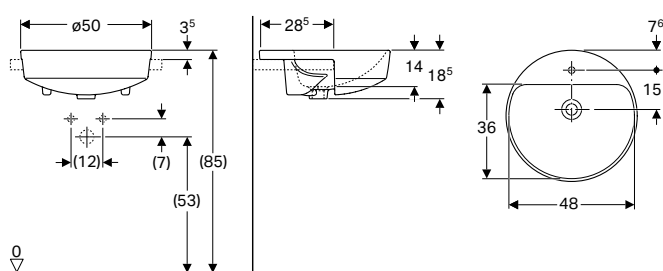

Geberit VariForm semirecessed washbasin, round

Application purposes

- For mounting in washtops

Technical data

Product material	Vitreous china

Characteristics

- Round
- Easy to mount thanks to provided cut-out template

Scope of delivery

- Fastening material
- Template

Art. no.	Colour / surface	D [cm]	Tap hole	Overflow	H [cm]
500.783.01.2	white	50	left and right	visible	18.5
500.782.01.2	white	50	centred	visible	18.5