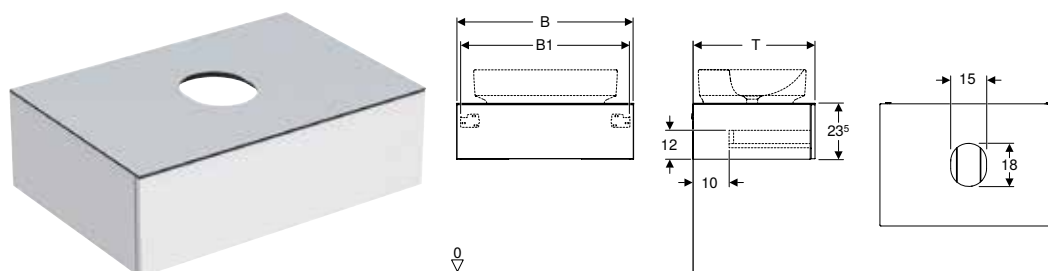

Washbasin cabinets

Geberit VariForm cabinet for lay-on washbasin, with one drawer, shelf surface and trap

Technical data

Product material	High-compressed three-layer chipboard

Scope of delivery

- Cabinet for washbasin
- Bottle trap with dip tube, space-saving model, $\varnothing$ 32 mm
- Fastening material

Characteristics

- Suitable for all VariForm lay-on washbasins
- Wall-hung
- With one drawer
- Opening with push-to-open mechanism
- Drawer with self-closing
- Drawers without trap cutout
- Moisture-resistant
- Delivered preassembled
- Cover plate made of compact laminate

Art. no.	Colour / surface	B1 [cm]	H [cm]	T [cm]
B / width: 75 cm				
501.159.00.1	Body and front: white / high-gloss coated Cover plate: white / matt melamine-covered	71	23.5	51
501.160.00.1	Body and front: lava / matt coated Cover plate: lava / matt melamine-covered	71	23.5	51
501.162.00.1	Body and front: hickory / wood-textured melamine Cover plate: hickory / wood-textured melamine	71	23.5	51
501.163.00.1	Body and front: oak / wood-textured melamine Cover plate: oak / wood-textured melamine	71	23.5	51
B / width: 90 cm				
501.165.00.1	Body and front: white / high-gloss coated Cover plate: white / matt melamine-covered	86	23.5	51
501.166.00.1	Body and front: lava / matt coated Cover plate: lava / matt melamine-covered	86	23.5	51
501.168.00.1	Body and front: hickory / wood-textured melamine Cover plate: hickory / wood-textured melamine	86	23.5	51
501.169.00.1	Body and front: oak / wood-textured melamine Cover plate: oak / wood-textured melamine	86	23.5	51

Can be combined with

- Geberit VariForm lay-on washbasin, elliptic, with tap hole bench → p. 734
- Geberit VariForm lay-on washbasin, elliptic → p. 734
- Geberit VariForm lay-on washbasin, oval, with tap hole bench → p. 733
- Geberit VariForm lay-on washbasin, oval → p. 733
- Geberit VariForm lay-on washbasin, rectangular, with tap hole bench → p. 735
- Geberit VariForm lay-on washbasin, rectangular → p. 735
- Geberit VariForm lay-on washbasin, round, with tap hole bench → p. 732
- Geberit VariForm lay-on washbasin, round → p. 732
- Geberit Option Plus illuminated mirror with direct and indirect lighting → p. 754
- Geberit Option Plus mirror cabinet with lighting and two doors → p. 758
- Geberit iCon tall cabinet with one door → p. 557
- Geberit iCon tall cabinet with one door and internal mirror, small projection → p. 558
- Geberit iCon high-level cabinet, rectangular, with one door → p. 562
- Geberit iCon high-level cabinet, square, with one door → p. 561
- Geberit iCon shelf unit, rectangular → p. 562
- Geberit iCon shelf unit, square → p. 563
- Geberit iCon wall box, rectangular → p. 564
- Geberit iCon wall box, square → p. 564

Accessories

- Accessory overview – Geberit VariForm bathroom furniture → p. 745