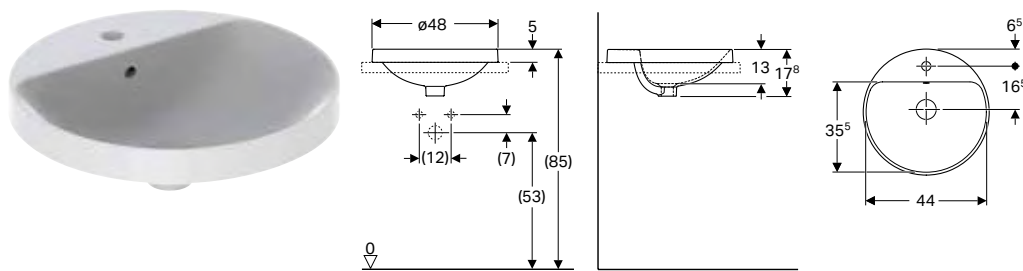

Geberit VariForm countertop washbasin, round, with tap hole bench

Application purposes

- For mounting in washtops from above

Technical data

Product material	Vitreous china

Characteristics

- Round
- Easy to mount thanks to provided cut-out template

Scope of delivery

- Template

Art. no.	Colour / surface	D [cm]	Tap hole	Overflow	H [cm]
500.704.01.2	white	48	centred	visible	17.8
500.706.01.2 *	white	48	centred	without	17.8

* Order-based production

Accessories

- Geberit waste outlet with free outlet and valve cover → p. 919
- Geberit waste outlet with free outlet, screen → p. 919