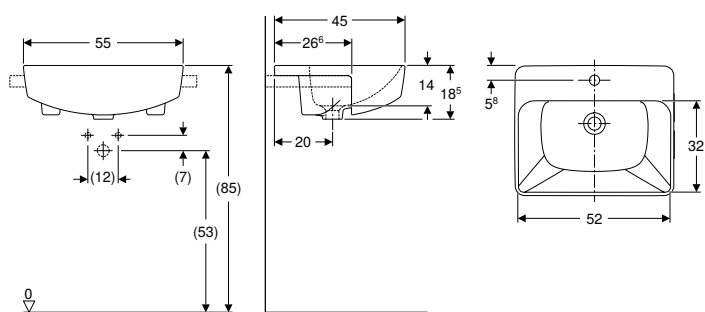

Semirecessed washbasins

Geberit VariForm semirecessed washbasin, rectangular

Application purposes

- For mounting in washtops

Technical data

Product material	Vitreous china

Characteristics

- Rectangular
- Easy to mount thanks to provided cut-out template

Scope of delivery

- Fastening material
- Template

Art. no.	Colour / surface	Tap hole	Overflow	H [cm]	T [cm]
B / width: 55 cm					
500.681.01.1	white	centred	visible	18.5	45