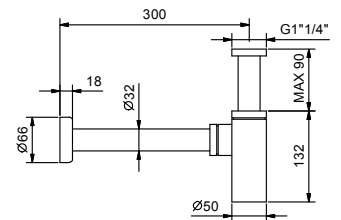

Matt Gun Metal PVD 91 P5 8435

Brushed Stainless Steel 91 93 8435

Art. 9234

Bottle trap

- 1" 1/4
- for washbasin

N.B. complete finishing list in the section miscellaneous articles at the end of the pricelist