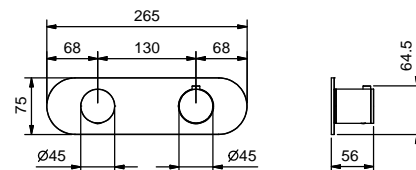

3/4" built-in thermostatic shower mixer

- handles
- **3-way** shut-off diverter with turning knob
- for horizontal installation only
- 3/4" inlets

Art. Y373B

External piece

Matt Gun Metal PVD 33 P5 Y373B

Brushed Stainless Steel 33 93 Y373B

Art. D373A