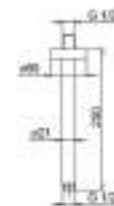

Art. 8058

Shower arm

- 25 cm long
- round backplate
- ceiling-mount
- 1/2" inlet

Matt Gun Metal PVD 81 P5 8058

Brushed Stainless Steel 81 93 8058