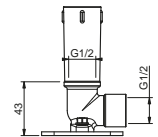

OPTIONAL Built-in part for plasterboard

Art. W046 91 00 W046