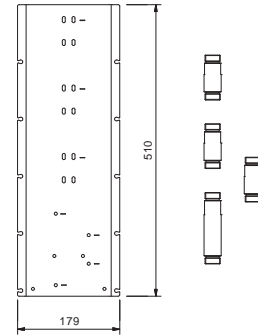

EXAMPLE OF COMBINATION - 1 OUTLET

EXAMPLE OF COMBINATION - 2 OUTLETS

91 00 W042

Art. W043

OPTIONAL - Easy Fix System

- plate and connections:
- for an easy both horizontal and vertical installation of the thermostatic mixers:
 - to install art- D300A / D391A - **3 outlets**