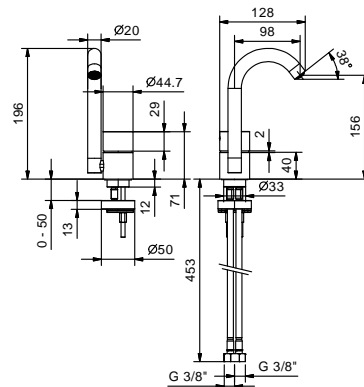

Wall-mount washbasin mixer

_spout projection 20 cm

Y011B+Y011A
WITHOUT WASTE

Wall-mount washbasin mixer

_spout projection 20 cm

Y111B+M011A
WITHOUT WASTE

Single-hole bidet mixer

_spout projection 11,4 cm

Y008WF
WITHOUT WASTE

Y008F
WITH WASTE

Art. Y004WF

Single-hole washbasin mixer

- spout projection 9,8 cm
- handle
- flow restrictor 5 l/min at 3 bar
- flexible supply lines
- WITHOUT WASTE

Matt Gun Metal PVD 33 P5 Y004WF

Brushed Stainless Steel 33 93 Y004WF

Art. Y004F

Single-hole washbasin mixer

- spout projection 9,8 cm
- handle
- flow restrictor 5 l/min at 3 bar
- flexible supply lines
- WITH pop-up WASTE

Matt Gun Metal PVD 33 P5 Y004F

Brushed Stainless Steel 33 93 Y004F

Art. Y006WF

Single-hole high washbasin mixer

- spout projection 11,4 cm
- handle
- flow restrictor 5 l/min at 3 bar
- flexible supply lines
- WITHOUT WASTE

Matt Gun Metal PVD 33 P5 Y006WF