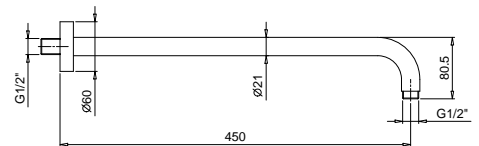

OPTIONAL Built-in part for plasterboard

Art. W046 91 00 W046

Art. 8058

Shower arm

- 25 cm long
- round backplate
- ceiling-mount
- 1/2" inlet

Matt Gun Metal PVD 81 P5 8058

Brushed Stainless Steel 81 93 8058

OPTIONAL Built-in part for plasterboard

Art. W046 91 00 W046