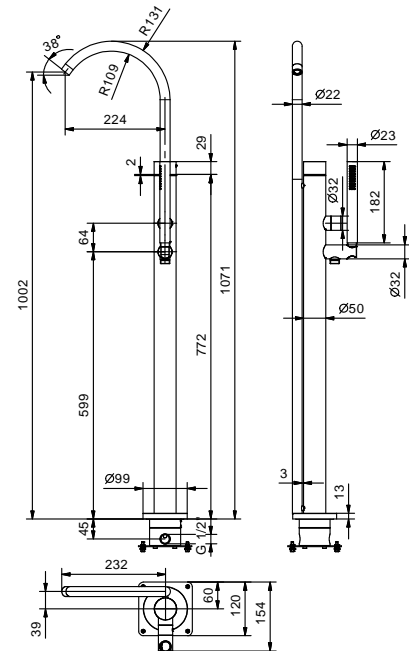

Art. Y080B

External piece

Matt Gun Metal PVD 33 P5 Y080B

Brushed Stainless Steel 33 93 Y080B

Art. Y080A

Built-in piece

44 00 Y080A

TOTAL PRICE

Matt Gun Metal PVD

Brushed Stainless Steel