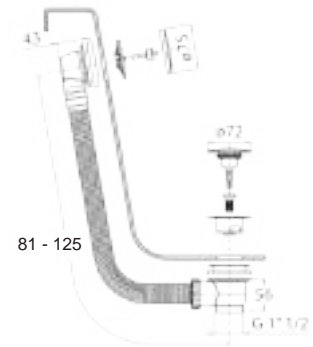

N.B : Brushed nickel PVD for matching with Stainless Steel series

Brushed Nickel PVD 91 92 8486
Matt Gun Metal PVD 91 P5 8486

Art. W001

Bathtub drain

- with handle
- WITH WASTE

N.B. complete finishing list in the section miscellaneous articles at the end of the pricelist