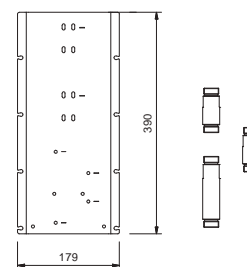

- plate and connections:
- for an easy both horizontal and vertical installation of the thermostatic mixers:
 - to install art- D300A / D391A - **1 outlet**
 - to install art- D300A / D391A - **2 outlets**