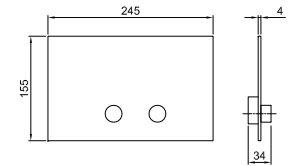

Art. 8402

Flush actuator plate

- Base material: stainless steel
- projecting push-button controls
- with round controls
- compatible with GEBERIT SIGMA8, SIGMA12
- without visible fixing system

N.B. complete finishing list in the section miscellaneous articles at the end of the pricelist

Matt Gun Metal PVD 91 P5 8402

Brushed Stainless Steel 91 93 8402

Art. 8486

Double-function hydrobrush

- for WC cleaning
- for personal care if used with a shower mixer
- water plug with showerholder
- stop valve
- Base material: brass
- round backplate
- 120 cm PVC flexible
- 1/2" inlet

N.B : Brushed nickel PVD for matching with Stainless Steel series

Brushed Nickel PVD 91 92 8486
Matt Gun Metal PVD 91 P5 8486

Art. W001

Bathtub drain

- with handle
- WITH WASTE

N.B. complete finishing list in the section miscellaneous articles at the end of the pricelist

Matt Gun Metal PVD 91 P5 W001

Brushed Stainless Steel 91 93 W001

Art. W002

Bathtub drain

- with handle
- bath-tub drain with overflow
- WITH WASTE

N.B. complete finishing list in the section miscellaneous articles at the end of the pricelist

Matt Gun Metal PVD 91 P5 W002

Brushed Stainless Steel 91 93 W002