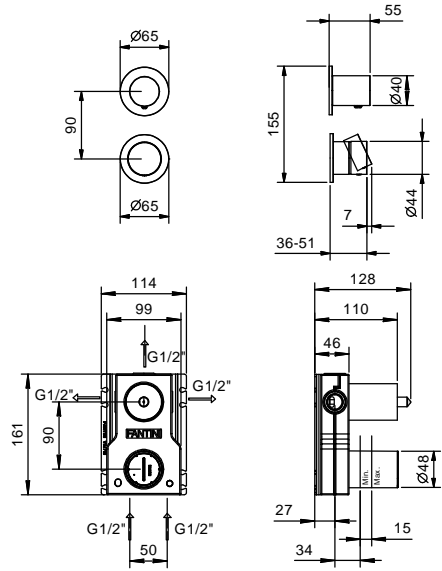

Built-in shower mixer

- handles
- **3-way** diverter with turning knob
- 1/2" inlets
- soundproof

Art. Y189B

External piece

Matt Gun Metal PVD 33 P5 Y189B

Brushed Stainless Steel 33 93 Y189B

Art. M587A

Built-in piece

44 00 M587A

TOTAL PRICE

Matt Gun Metal PVD

Brushed Stainless Steel