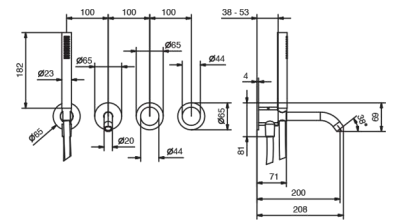

External piece

Matt Gun Metal PVD 33 P5 Y121B

Brushed Stainless Steel 33 93 Y121B

Art. R021A

Built-in piece

44 00 R021A