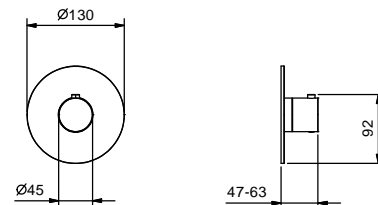

External piece

Matt Gun Metal PVD 33 P5 Y300B

Brushed Stainless Steel 33 93 Y300B

Art. D300A