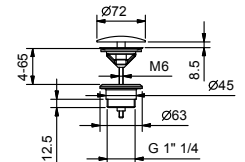

Art. 8434

Waste

- 1" 1/4
- pushing plug
- for washbasin without overflow
- for washbasin with overflow
- universal

N.B. complete finishing list in the section miscellaneous articles at the end of the pricelist

Matt Gun Metal PVD 91 P5 8434

Brushed Stainless Steel 91 93 8434

Art. 8435

Waste

- 1" 1/4
- for washbasin without overflow
- for washbasin with overflow
- unrestricted outlet
- universal

N.B. complete finishing list in the section miscellaneous articles at the end of the pricelist

Matt Gun Metal PVD 91 P5 8435

Brushed Stainless Steel 91 93 8435

Art. 9234

Bottle trap

- 1" 1/4
- for washbasin

N.B. complete finishing list in the section miscellaneous articles at the end of the pricelist

Matt Gun Metal PVD 91 P5 9234

Brushed Stainless Steel 91 93 9234

Art. 8364

Pair of filters

- with shutoff
- fully inspectable filter
- 1/2" inlet

N.B. complete finishing list in the section miscellaneous articles at the end of the pricelist

Matt Gun Metal PVD 91 P5 8364

Brushed Stainless Steel 91 93 8364