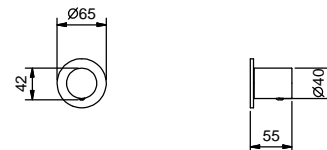

3/4" stop valve

- handle
- 90° ceramic cartridge
- 3/4" inlets
- soundproof

Art. Y391B

External piece

Matt Gun Metal PVD 33 P5 Y391B

Brushed Stainless Steel 33 93 Y391B