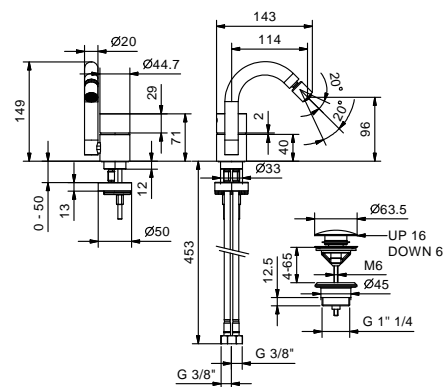

Art. Y008F

Single-hole bidet mixer

- spout projection 11,4 cm
- handle
- flow restrictor 5 l/min at 3 bar
- articulated aerator
- flexible supply lines
- WITH pop-up WASTE

Matt Gun Metal PVD 33 P5 Y008F

Brushed Stainless Steel 33 93 Y008F