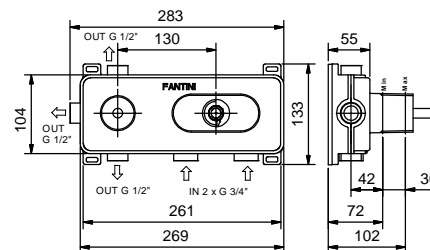

Built-in piece

19 00 D373A

TOTAL PRICE

Matt Gun Metal PVD

Brushed Stainless Steel

3/4" built-in thermostatic shower mixer

- handle
- 3/4" inlets
- soundproof
- without stop valve **to be ordered separately**

NOTE: the mixer must always be ordered with the stop valve Y391B+D391A

Art. Y300B