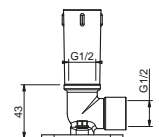

OPTIONAL Built-in part for plasterboard

Art. W046 91 00 W046