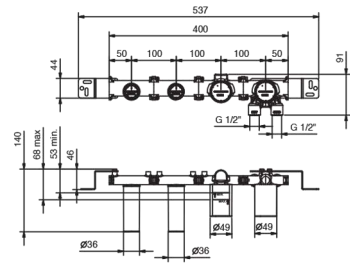

TOTAL PRICE

Matt Gun Metal PVD

Brushed Stainless Steel

Built-in bathtub mixer

- spout projection 20 cm
- handle
- **2-way** diverter with turning knob
- FIT handshower
- water plug with showerholder
- 150 cm PVC flexible
- 1/2" inlets

Art. Y121B