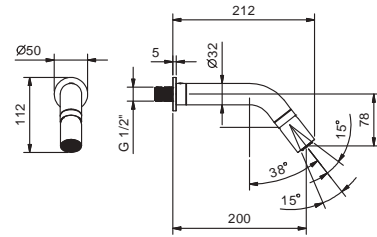

Art. 8126

Rain showerhead

- Ø 3.2 cm
- Base material: stainless steel
- adjustable
- wall-mount
- flow restrictor 10 l/min
- 1/2" inlet
- anti-lime scale system

Matt Gun Metal PVD 81 P5 8126

Brushed Stainless Steel 81 93 8126