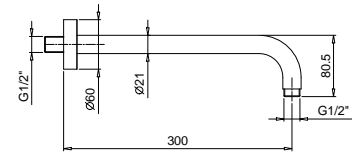

Art. 8080

Shower arm

- 30 cm long
- round backplate
- wall-mount
- 1/2" inlet

Matt Gun Metal PVD 81 P5 8080

Brushed Stainless Steel 81 93 8080

OPTIONAL Built-in part for plasterboard

Art. W046 91 00 W046

Art. 8059

Shower arm

- 45 cm long
- round backplate
- wall-mount
- 1/2" inlet

Matt Gun Metal PVD 81 P5 8059

Brushed Stainless Steel 81 93 8059