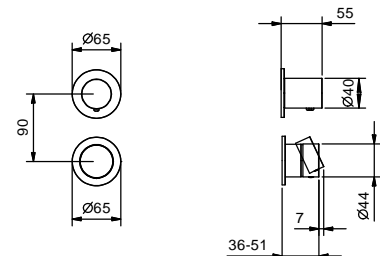

External piece

Matt Gun Metal PVD 33 P5 Y181B

Brushed Stainless Steel 33 93 Y181B

Art. M585A