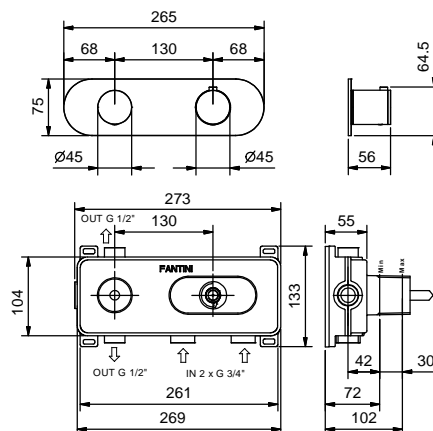

Built-in piece

19 00 D372A

TOTAL PRICE

Matt Gun Metal PVD

Brushed Stainless Steel