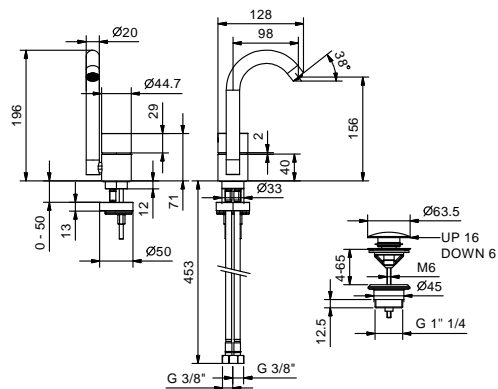

Y008WF
WITHOUT WASTE

Y008F
WITH WASTE

Art. Y004WF

Single-hole washbasin mixer

- spout projection 9,8 cm
- handle
- flow restrictor 5 l/min at 3 bar
- flexible supply lines
- WITHOUT WASTE

Matt Gun Metal PVD 33 P5 Y004WF

Brushed Stainless Steel 33 93 Y004WF

Art. Y004F

Single-hole washbasin mixer

- spout projection 9,8 cm
- handle
- flow restrictor 5 l/min at 3 bar
- flexible supply lines
- WITH pop-up WASTE

Matt Gun Metal PVD 33 P5 Y004F

Brushed Stainless Steel 33 93 Y004F

Art. Y006WF

Single-hole high washbasin mixer

- spout projection 11,4 cm
- handle
- flow restrictor 5 l/min at 3 bar
- flexible supply lines
- WITHOUT WASTE

Matt Gun Metal PVD 33 P5 Y006WF