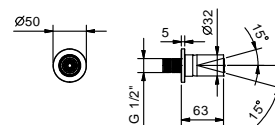

Art. 8128

Lateral body spray

- Base material: stainless steel
- adjustable
- flow restrictor 5 l/min
- 1/2" inlet
- anti-lime scale system

Matt Gun Metal PVD 81 P5 8128

Brushed Stainless Steel 81 93 8128