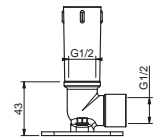

OPTIONAL Built-in part for plasterboard

Art. W046 91 00 W046