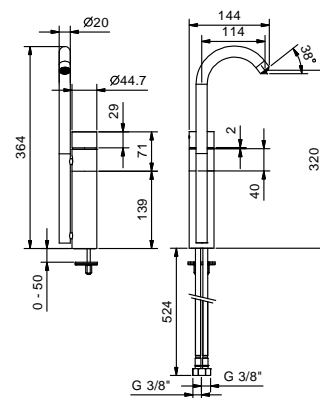

Brushed Stainless Steel 33 93 Y004WF

Art. Y004F

Single-hole washbasin mixer

- spout projection 9,8 cm
- handle
- flow restrictor 5 l/min at 3 bar
- flexible supply lines
- WITH pop-up WASTE

Matt Gun Metal PVD 33 P5 Y004F

Brushed Stainless Steel 33 93 Y004F

Art. Y006WF

Single-hole high washbasin mixer

- spout projection 11,4 cm
- handle
- flow restrictor 5 l/min at 3 bar
- flexible supply lines
- WITHOUT WASTE

Matt Gun Metal PVD 33 P5 Y006WF

Brushed Stainless Steel 33 93 Y006WF

Wall-mount washbasin mixer

- spout projection 20 cm
- handle
- flow restrictor 5 l/min at 3 bar
- 1/2" inlets
- WITHOUT WASTE

Art. Y011B

External piece

Matt Gun Metal PVD 33 P5 Y011B