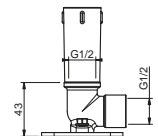

OPTIONAL Built-in part for plasterboard

Art. W046 91 00 W046