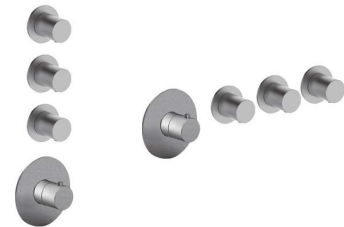

- plate and connections:
- for an easy both horizontal and vertical installation of the thermostatic mixers:
 - to install art- D300A / D391A - **1 outlet**
 - to install art- D300A / D391A - **2 outlets**

EXAMPLE OF COMBINATION - 1 OUTLET

EXAMPLE OF COMBINATION - 2 OUTLETS

91 00 W042

Art. W043

OPTIONAL - Easy Fix System

- plate and connections:
- for an easy both horizontal and vertical installation of the thermostatic mixers:
 - to install art- D300A / D391A - **3 outlets**

EXAMPLE OF COMBINATION - 3 OUTLETS

91 00 W043

Art. 8126

Rain showerhead

- Ø 3.2 cm
- Base material: stainless steel
- adjustable
- wall-mount
- flow restrictor 10 l/min
- 1/2" inlet
- anti-lime scale system