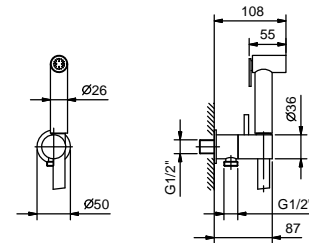

Art. 8486

Double-function hydrobrush

- for WC cleaning
- for personal care if used with a shower mixer
- water plug with showerholder
- stop valve
- Base material: brass
- round backplate
- 120 cm PVC flexible
- 1/2" inlet

N.B : Brushed nickel PVD for matching with Stainless Steel series

Brushed Nickel PVD 91 92 8486
Matt Gun Metal PVD 91 P5 8486