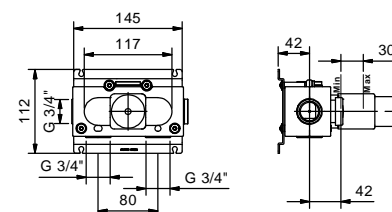

Built-in piece

19 00 D300A

TOTAL PRICE

Matt Gun Metal PVD

Brushed Stainless Steel