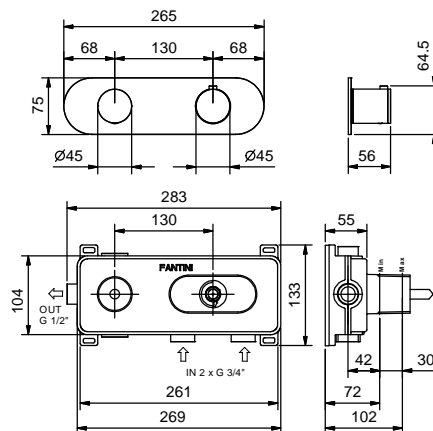

3/4" built-in thermostatic shower mixer

- handles
- no. 1 1/2" outlet
- for horizontal installation only
- 3/4" inlets

Art. Y331B

External piece

Matt Gun Metal PVD 33 P5 Y331B

Brushed Stainless Steel 33 93 Y331B

Art. D331A

Built-in piece

19 00 D331A

TOTAL PRICE

Matt Gun Metal PVD

Brushed Stainless Steel

3/4" built-in thermostatic shower mixer

- handles
- **2-way** shut-off diverter with turning knob
- for horizontal installation only
- 3/4" inlets

Art. Y372B

External piece

Matt Gun Metal PVD 33 P5 Y372B

Brushed Stainless Steel 33 93 Y372B

Art. D372A