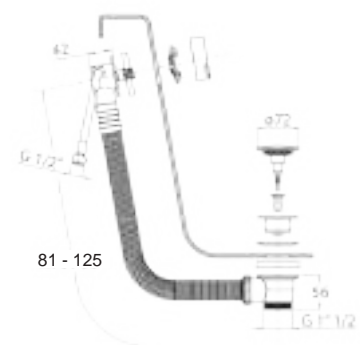

Matt Gun Metal PVD 91 P5 W001

Brushed Stainless Steel 91 93 W001

Art. W002

Bathtub drain

- with handle
- bath-tub drain with overflow
- WITH WASTE

N.B. complete finishing list in the section miscellaneous articles at the end of the pricelist