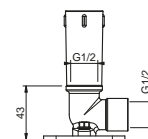

OPTIONAL Built-in part for plasterboard

Art. W046

91 00 W046