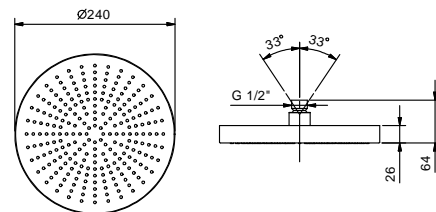

Art. 8053

Rain showerhead

- Ø 24 cm
- Base material: stainless steel
- flow restrictor 12 l/min at 3 bar
- anti-lime scale system
- 1/2" inlet
- check valve

**NOTE: conditions necessary for the correct functioning:
Min. Flow Rate: 10 l/min**

Matt Gun Metal PVD 81 P5 8053

Brushed Stainless Steel 81 93 8053