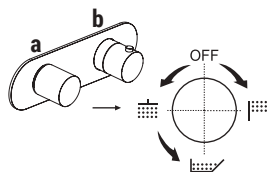

Technical information

AA/27 mixers are supplied WITH HANDLE.

All washbasin and bidet mixers are fitted with 5 l/min **flow restrictors**.

BASINS HOLE SIZE:

- For single-hole washbasin and bidet mixers.

The built-in 3/4" thermostatic shower mixer is available:

- art. **Y331B+D331A** - 1 outlet
- art. **Y372B+D372A** - 2 outlets
- art. **Y373B+D373A** - 3 outlets

EXAMPLE:

art. Y373B+D373A

a) shut-off rotating diverter - By rotating the diverter knob from centre to right clockwise, one opens the first outlet, shuts off at the centre and rotating left opens the second and third outlets in a sequence.

b) temperature control.

Base materials:

- Stainless Steel AISI 316/316 L
- P5 Matt Gun Metal PVD
- 93 Brushed Stainless Steel

* For spare parts, accessories, miscellaneous items and extensions please refer to specific pricelist sections