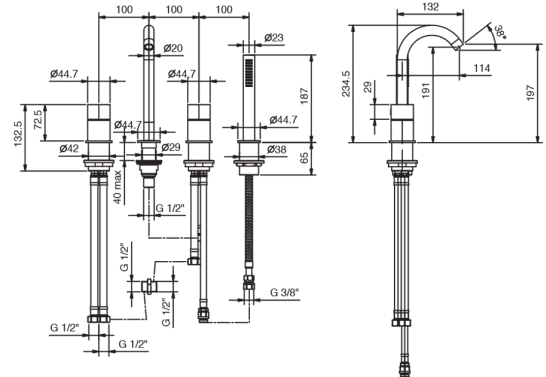

Matt Gun Metal PVD

Brushed Stainless Steel

Art. Y065

Deck-mount bathtub mixer

- spout projection 11,4 cm
- handles
- 4-hole
- **2-way** diverter with turning knob
- FIT handshower
- 150 cm flexible
- 1/2" inlets
- flexible supply lines