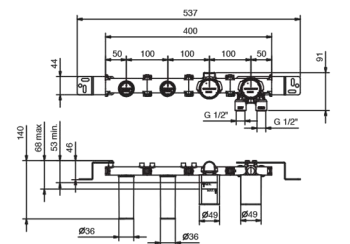

TOTAL PRICE

Matt Gun Metal PVD

Brushed Stainless Steel