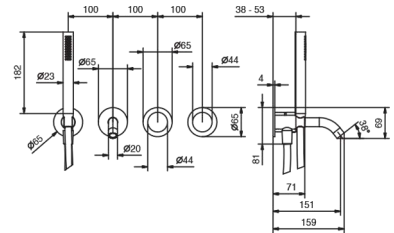

Built-in bathtub mixer

- spout projection 15 cm
- handle
- **2-way** diverter with turning knob
- FIT handshower
- water plug with showerholder
- 150 cm PVC flexible
- 1/2" inlets

Art. Y120B

External piece

Matt Gun Metal PVD 33 P5 Y120B

Brushed Stainless Steel 33 93 Y120B

Art. R021A

Built-in piece

44 00 R021A