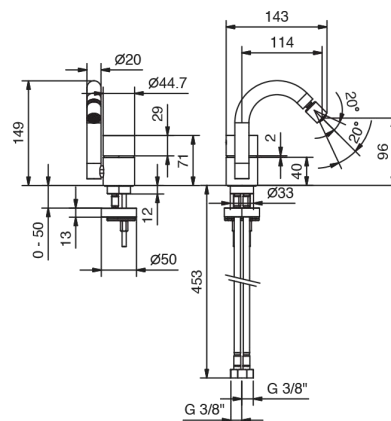

Art. Y008WF

Single-hole bidet mixer

- spout projection 11,4 cm
- handle
- flow restrictor 5 l/min at 3 bar
- articulated aerator
- flexible supply lines
- WITHOUT WASTE

Matt Gun Metal PVD 33 P5 Y008WF

Brushed Stainless Steel 33 93 Y008WF