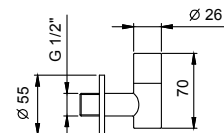

Matt Gun Metal PVD 91 P5 9234

Brushed Stainless Steel 91 93 9234

Art. 8364

Pair of filters

- with shutoff
- fully inspectable filter
- 1/2" inlet

N.B. complete finishing list in the section miscellaneous articles at the end of the pricelist