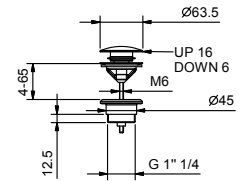

Art. 8434

Waste

- 1" 1/4
- pushing plug
- for washbasin without overflow
- for washbasin with overflow
- universal

N.B. complete finishing list in the section miscellaneous articles at the end of the pricelist

Matt Gun Metal PVD 91 P5 8434

Brushed Stainless Steel 91 93 8434

Art. 8435

Waste

- 1" 1/4
- for washbasin without overflow
- for washbasin with overflow
- unrestricted outlet
- universal

N.B. complete finishing list in the section miscellaneous articles at the end of the pricelist