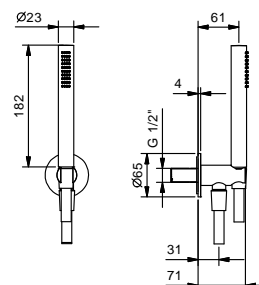

Art. 8125

Shower set

- FIT handshower
- water plug with showerholder
- 150 cm PVC flexible
- 1/2" inlet

Matt Gun Metal PVD 81 P5 8125

Brushed Stainless Steel 81 93 8125