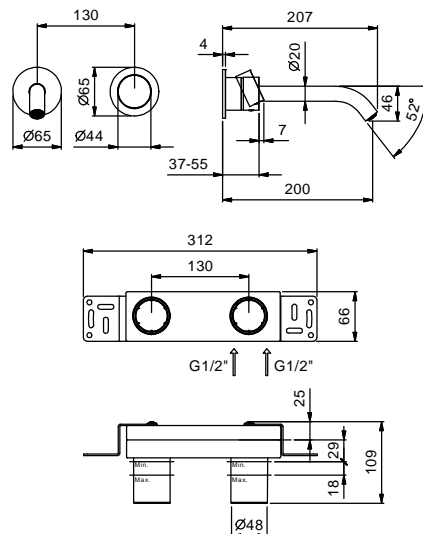

- spout projection 20 cm
- handle
- flow restrictor 5 l/min at 3 bar
- 1/2" inlets
- WITHOUT WASTE

Art. Y111B

External piece

Matt Gun Metal PVD 33 P5 Y111B

Brushed Stainless Steel 33 93 Y111B

Built-in piece

44 00 M011A

Art. M011A

TOTAL PRICE

Matt Gun Metal PVD

Brushed Stainless Steel

Art. Y008WF

Single-hole bidet mixer

- spout projection 11,4 cm
- handle
- flow restrictor 5 l/min at 3 bar
- articulated aerator
- flexible supply lines
- WITHOUT WASTE