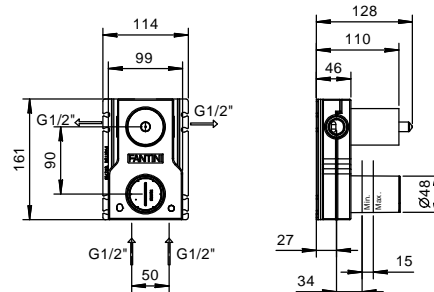

Built-in piece

44 00 M585A

TOTAL PRICE

Matt Gun Metal PVD

Brushed Stainless Steel