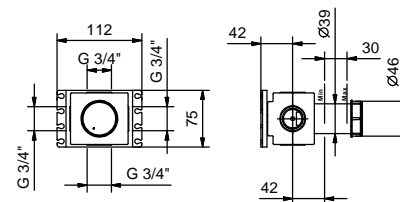

Built-in piece

19 00 D391A