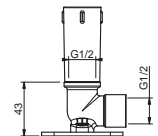

OPTIONAL Built-in part for plasterboard

Art. W046 91 00 W046