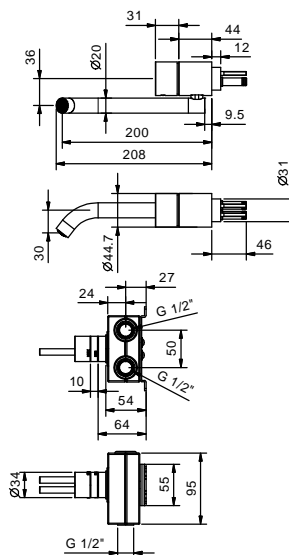

Wall-mount washbasin mixer

- spout projection 20 cm
- handle
- flow restrictor 5 l/min at 3 bar
- 1/2" inlets
- WITHOUT WASTE

Art. Y011B

External piece

Matt Gun Metal PVD 33 P5 Y011B

Brushed Stainless Steel 33 93 Y011B

Built-in piece

44 00 Y011A

Art. Y011A

TOTAL PRICE

Matt Gun Metal PVD

Brushed Stainless Steel

Wall-mount washbasin mixer

- spout projection 20 cm
- handle
- flow restrictor 5 l/min at 3 bar
- 1/2" inlets
- WITHOUT WASTE

Art. Y111B

External piece

Matt Gun Metal PVD 33 P5 Y111B

Brushed Stainless Steel 33 93 Y111B