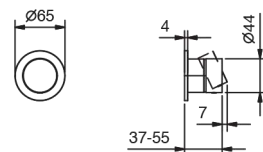

Built-in shower mixer

- handle
- no. 1 1/2" outlet
- 1/2" inlets
- soundproof

Art. Y063B

External piece

Matt Gun Metal PVD 33 P5 Y063B

Brushed Stainless Steel 33 93 Y063B

Art. M063A

Built-in piece