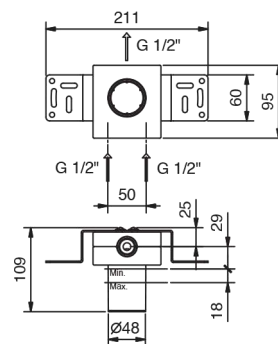

Built-in piece

44 00 M063A

TOTAL PRICE

Matt Gun Metal PVD

Brushed Stainless Steel

Built-in shower mixer

- handles
- **2-way** diverter with turning knob
- 1/2" inlets
- soundproof

Art. Y181B