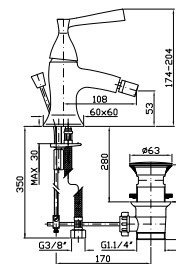

VASCA-DOCCIA
Miscelatore monocomando incasso
con deviatore.

Built-in single lever bath-shower
mixer with diverter.

Parte esterna
External part

ZP3612
ZP3612.C8
ZP3612.C40
ZP3612.C41