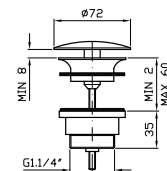

RUBINETTO SOTTOLAVABO
Da 1/2", con filtro.

Angle stop valve 1/2" inlet, with filter.

Z9127P.9500
Z9127P.9500C8
Z9127P.9500C40
Z9127P.9500C41

chromo - chrome
nickel
gold
brushed gold