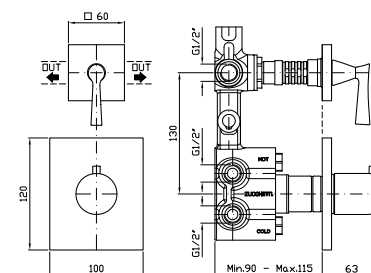

DEVIATORE 2 VIE
Senza apertura/chiusura acqua,
uscite da 1/2".

2 way diverter without water on/off
function, 1/2" outlets.

Parte esterna
External part

Z94585
Z94585.C8
Z94585.C40
Z94585.C41

cromo - chrome
nickel
gold
brushed gold