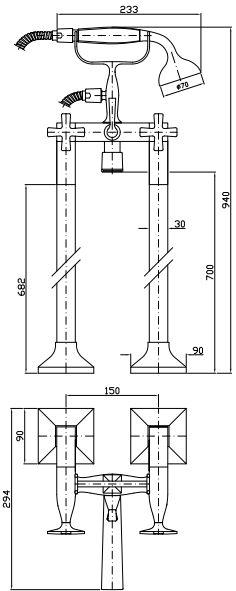

VASCA
Free standing con deviatore,
doccetta Z94719, flessibile
da 1500 mm.

Free standing bath mixer with
diverter, handshower Z94719,
1500 mm flexible hose.

Parte esterna
External part

ZB1247
ZB1247.C8
ZB1247.C40
ZB1247.C41

cromo - chrome
nickel
gold
brushed gold

Parte incasso
Built-in part

R99657

VASCA
Free standing con deviatore,
doccetta Z94719, flessibile
da 1500 mm.

Free standing bath mixer with
diverter, handshower Z94719,
1500 mm flexible hose.

Parte esterna
External part

ZB2247
ZB2247.C8
ZB2247.C40
ZB2247.C41

cromo - chrome
nickel
gold
brushed gold

Parte incasso
Built-in part

R99657

BORDO-VASCA
Batteria a 4 fori con doccia estraibile
Z94719, flessibile da 1500 mm.

4 hole bath-mixer, pull-out
handshower Z94719, 1500 mm
flexible hose.

Struttura bordo vasca vedi pag. 502
Fixing structure see pag. 502

ZB1441
ZB1441.C8
ZB1441.C40
ZB1441.C41

cromo - chrome
nickel
gold
brushed gold

BORDO-VASCA
Batteria a 4 fori con doccia estraibile
Z94719, flessibile da 1500 mm.

4 hole bath-mixer, pull-out
handshower Z94719, 1500 mm
flexible hose.

Struttura bordo vasca vedi pag. 502
Fixing structure see pag. 502

ZB2441
ZB2441.C8
ZB2441.C40
ZB2441.C41

cromo - chrome
nickel
gold
brushed gold