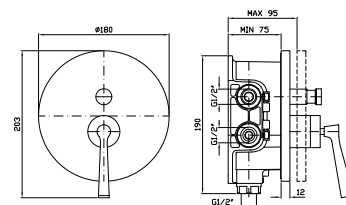

Zetasystem - corpo incasso universale
Zetasystem - universal built-in body

R97800