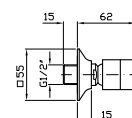

**Z92897**  
**Z92897.C8**  
**Z92897.C40**  
**Z92897.C41**

cromo - chrome  
nickel  
gold  
brushed gold

**ASTA MURALE SINGOLA**  
Con barra da 800 mm.  
  
Slide rail with adjustable bracket.  
Length 800 mm.