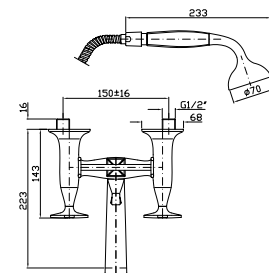

ZB2228  
ZB2228.C8  
ZB2228.C40  
ZB2228.C41

cromo - chrome  
nickel  
gold  
brushed gold

**BOCCA**  
Bocca di erogazione L.190 mm.  
Wall spout L.190 mm.

Z93762  
Z93762.C8  
Z93762.C40  
Z93762.C41

cromo - chrome  
nickel  
gold  
brushed gold