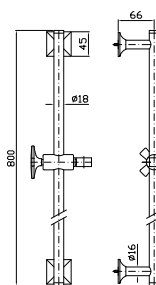

COMPLETO ASTA MURALE
Con barra da 800 mm,
doccetta a getto fisso Z94719,
flessibile da 1500 mm.

Complete slide rail length 800 mm,
handshower Z94719 simple jet,
1500 mm flexible hose.

Z93126
Z93126.C8
Z93126.C40
Z93126.C41

cromo - chrome
nickel
gold
brushed gold