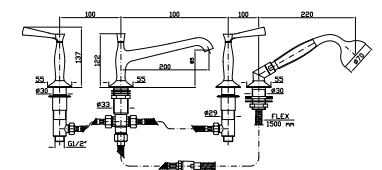

VASCA
Free standing con deviatore,
doccetta Z94719, flessibile
da 1500 mm.

Free standing bath mixer with
diverter, handshower Z94719,
1500 mm flexible hose.

Parte esterna
External part

ZB1247
ZB1247.C8
ZB1247.C40
ZB1247.C41

cromo - chrome
nickel
gold
brushed gold

Parte incasso
Built-in part

R99657

VASCA
Free standing con deviatore,
doccetta Z94719, flessibile
da 1500 mm.

Free standing bath mixer with
diverter, handshower Z94719,
1500 mm flexible hose.

Parte esterna
External part

ZB2247
ZB2247.C8
ZB2247.C40
ZB2247.C41

cromo - chrome
nickel
gold
brushed gold

Parte incasso
Built-in part

R99657

BORDO-VASCA
Batteria a 4 fori con doccia estraibile
Z94719, flessibile da 1500 mm.

4 hole bath-mixer, pull-out
handshower Z94719, 1500 mm
flexible hose.

Struttura bordo vasca vedi pag. 502
Fixing structure see pag. 502

ZB1441
ZB1441.C8
ZB1441.C40
ZB1441.C41

cromo - chrome
nickel
gold
brushed gold

BORDO-VASCA
Batteria a 4 fori con doccia estraibile
Z94719, flessibile da 1500 mm.

4 hole bath-mixer, pull-out
handshower Z94719, 1500 mm
flexible hose.

Struttura bordo vasca vedi pag. 502
Fixing structure see pag. 502

ZB2441
ZB2441.C8
ZB2441.C40
ZB2441.C41

cromo - chrome
nickel
gold
brushed gold