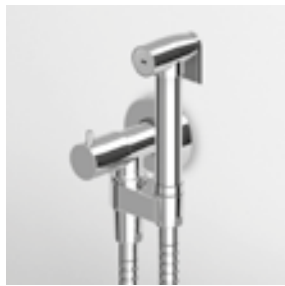

**Z93949**  
**Z93949.C8**  
**Z93949.C40**  
**Z93949.C41**

chromo - chrome  
nickel  
gold  
brushed gold

**PRESA ACQUA**  
Da 1/2"x1/2".  
Per gruppo incasso.  
  
Wall elbow, 1/2"x1/2".

**Z93802**  
**Z93802.C8**  
**Z93802.C40**  
**Z93802.C41**

chromo - chrome  
nickel  
gold  
brushed gold

**IDROSCOPINO WC/BIDET**  
Completo di rubinetto da 1/2"  
con appendidoccia integrato,  
doccetta shut-off in ottone,  
flessibile da 1200 mm.

WC/bidet hydrobrush with 1/2" tap  
and with integrated handshower  
support, brass shut-off handshower,  
1200 mm flexible hose.