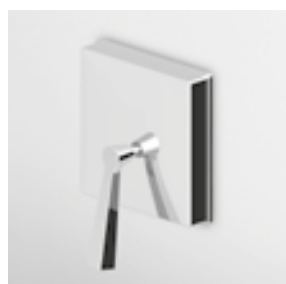

DOCCIA
Miscelatore monocomando incasso.

Built-in single lever shower mixer.

Parte esterna
External part

ZP3614
ZP3614.C8
ZP3614.C40
ZP3614.C41

cromo - chrome
nickel
gold
brushed gold