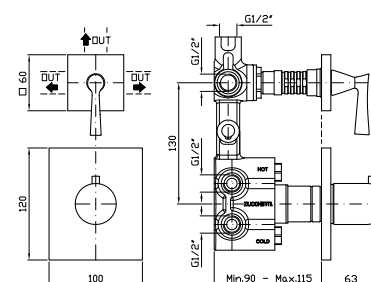

DOCCIA CON DEVIATORE 2 VIE
Termostatico incasso da 1/2"
e deviatore a 2 vie con apertura/
chiusura acqua. Installazione possibile
sia in verticale che in orizzontale.

1/2" built-in thermostatic shower
mixer and 2 way diverter with water
on/off function. Both vertical and
horizontal installation possible.

Parte esterna
External part

ZB2646
ZB2646.C8
ZB2646.C40
ZB2646.C41

cromo - chrome
nickel
gold
brushed gold

Parte incasso
Built-in part

R97810

DEVIATORE 2 VIE
Senza apertura/chiusura acqua,
uscite da 1/2".

2 way diverter without water on/off
function, 1/2" outlets.

Parte esterna
External part

Z94585
Z94585.C8
Z94585.C40
Z94585.C41

cromo - chrome
nickel
gold
brushed gold

Parte incasso
Built-in part

R97830

DOCCIA CON DEVIATORE 3 VIE
Termostatico incasso da 1/2"
e deviatore a 3 vie con apertura/
chiusura acqua. Installazione possibile
sia in verticale che in orizzontale.

1/2" built-in thermostatic shower
mixer and 3 way diverter with water
on/off function. Both vertical and
horizontal installation possible.

Parte esterna
External part

ZB2646
ZB2646.C8
ZB2646.C40
ZB2646.C41

cromo - chrome
nickel
gold
brushed gold

Parte incasso
Built-in part

R97815