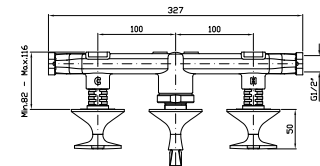

VASCA-DOCCIA
Gruppo incasso a 3 fori con deviatore a 2 vie.

3 hole built-in bath-shower mixer with 2 way diverter.

Parte esterna
External part

ZB2695
ZB2695.C8
ZB2695.C40
ZB2695.C41

cromo - chrome
nickel
gold
brushed gold