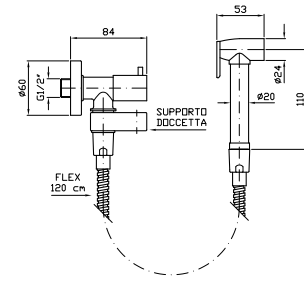

SCARICO UNIVERSALE
Chiusura a pressione.

Pop-up waste, with push system.

R97755
R97755.C8
R97755.C40
R97755.C41

chromo - chrome
nickel
gold
brushed gold