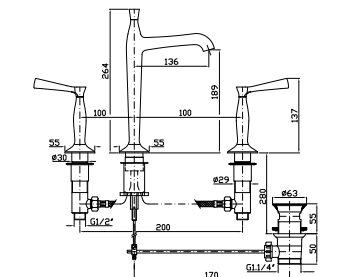

LAVABO
Batteria incasso a 3 fori con aeratore.

3 hole built-in basin mixer with aerator.

Parte esterna
External part

ZB1699
ZB1699.C8
ZB1699.C40
ZB1699.C41
cromo - chrome
nickel
gold
brushed gold