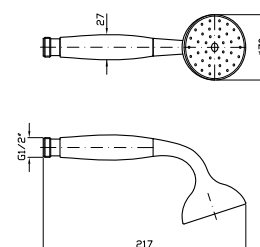

**Z93125**  
**Z93125.C8**  
**Z93125.C40**  
**Z93125.C41**

cromo - chrome  
nickel  
gold  
brushed gold

**COMPLETO ASTA MURALE**  
Con barra da 800 mm,  
doccetta a getto fisso Z94719,  
flessibile da 1500 mm.  
  
Complete slide rail length 800 mm,  
handshower Z94719 simple jet,  
1500 mm flexible hose.

**Z93126**  
**Z93126.C8**  
**Z93126.C40**  
**Z93126.C41**

cromo - chrome  
nickel  
gold  
brushed gold

**DOCGETTA**  
A getto fisso in ottone.  
  
Brass handshower simple jet.

**Z94719**  
**Z94719.C8**  
**Z94719.C40**  
**Z94719.C41**

cromo - chrome  
nickel  
gold  
brushed gold

**FLESSIBILE**  
In PVC.  
Lunghezza 1500 mm.  
  
PVC flexible hose.  
Length 1500 mm.

**Z94130**  
**Z94130.C8**  
**Z94130.C40**  
**Z94130.C41**

argento - silver  
nickel  
gold  
brushed gold

**FLESSIBILE**  
In ottone.  
Lunghezza 1500 mm.  
  
Brass flexible hose.  
Length 1500 mm.

**Z93867**

cromo - chrome

**APPENDIDOCCIA FISSO**  
Per gruppo esterno.  
  
Handshower support  
for exposed mixer.