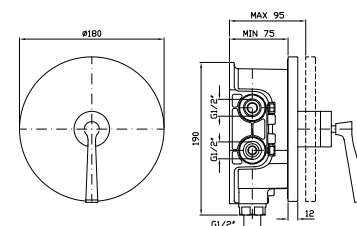

Zetasystem - corpo incasso universale
Zetasystem - universal built-in body

R97800