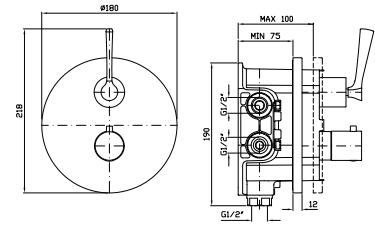

Zetasystem - corpo incasso universale
Zetasystem - universal built-in body

R97800