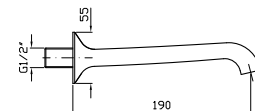

ZB2228  
ZB2228.C8  
ZB2228.C40  
ZB2228.C41

cromo - chrome  
nickel  
gold  
brushed gold

**BOCCA**  
Bocca di erogazione L.190 mm.  
Wall spout L.190 mm.

Z93762  
Z93762.C8  
Z93762.C40  
Z93762.C41

cromo - chrome  
nickel  
gold  
brushed gold