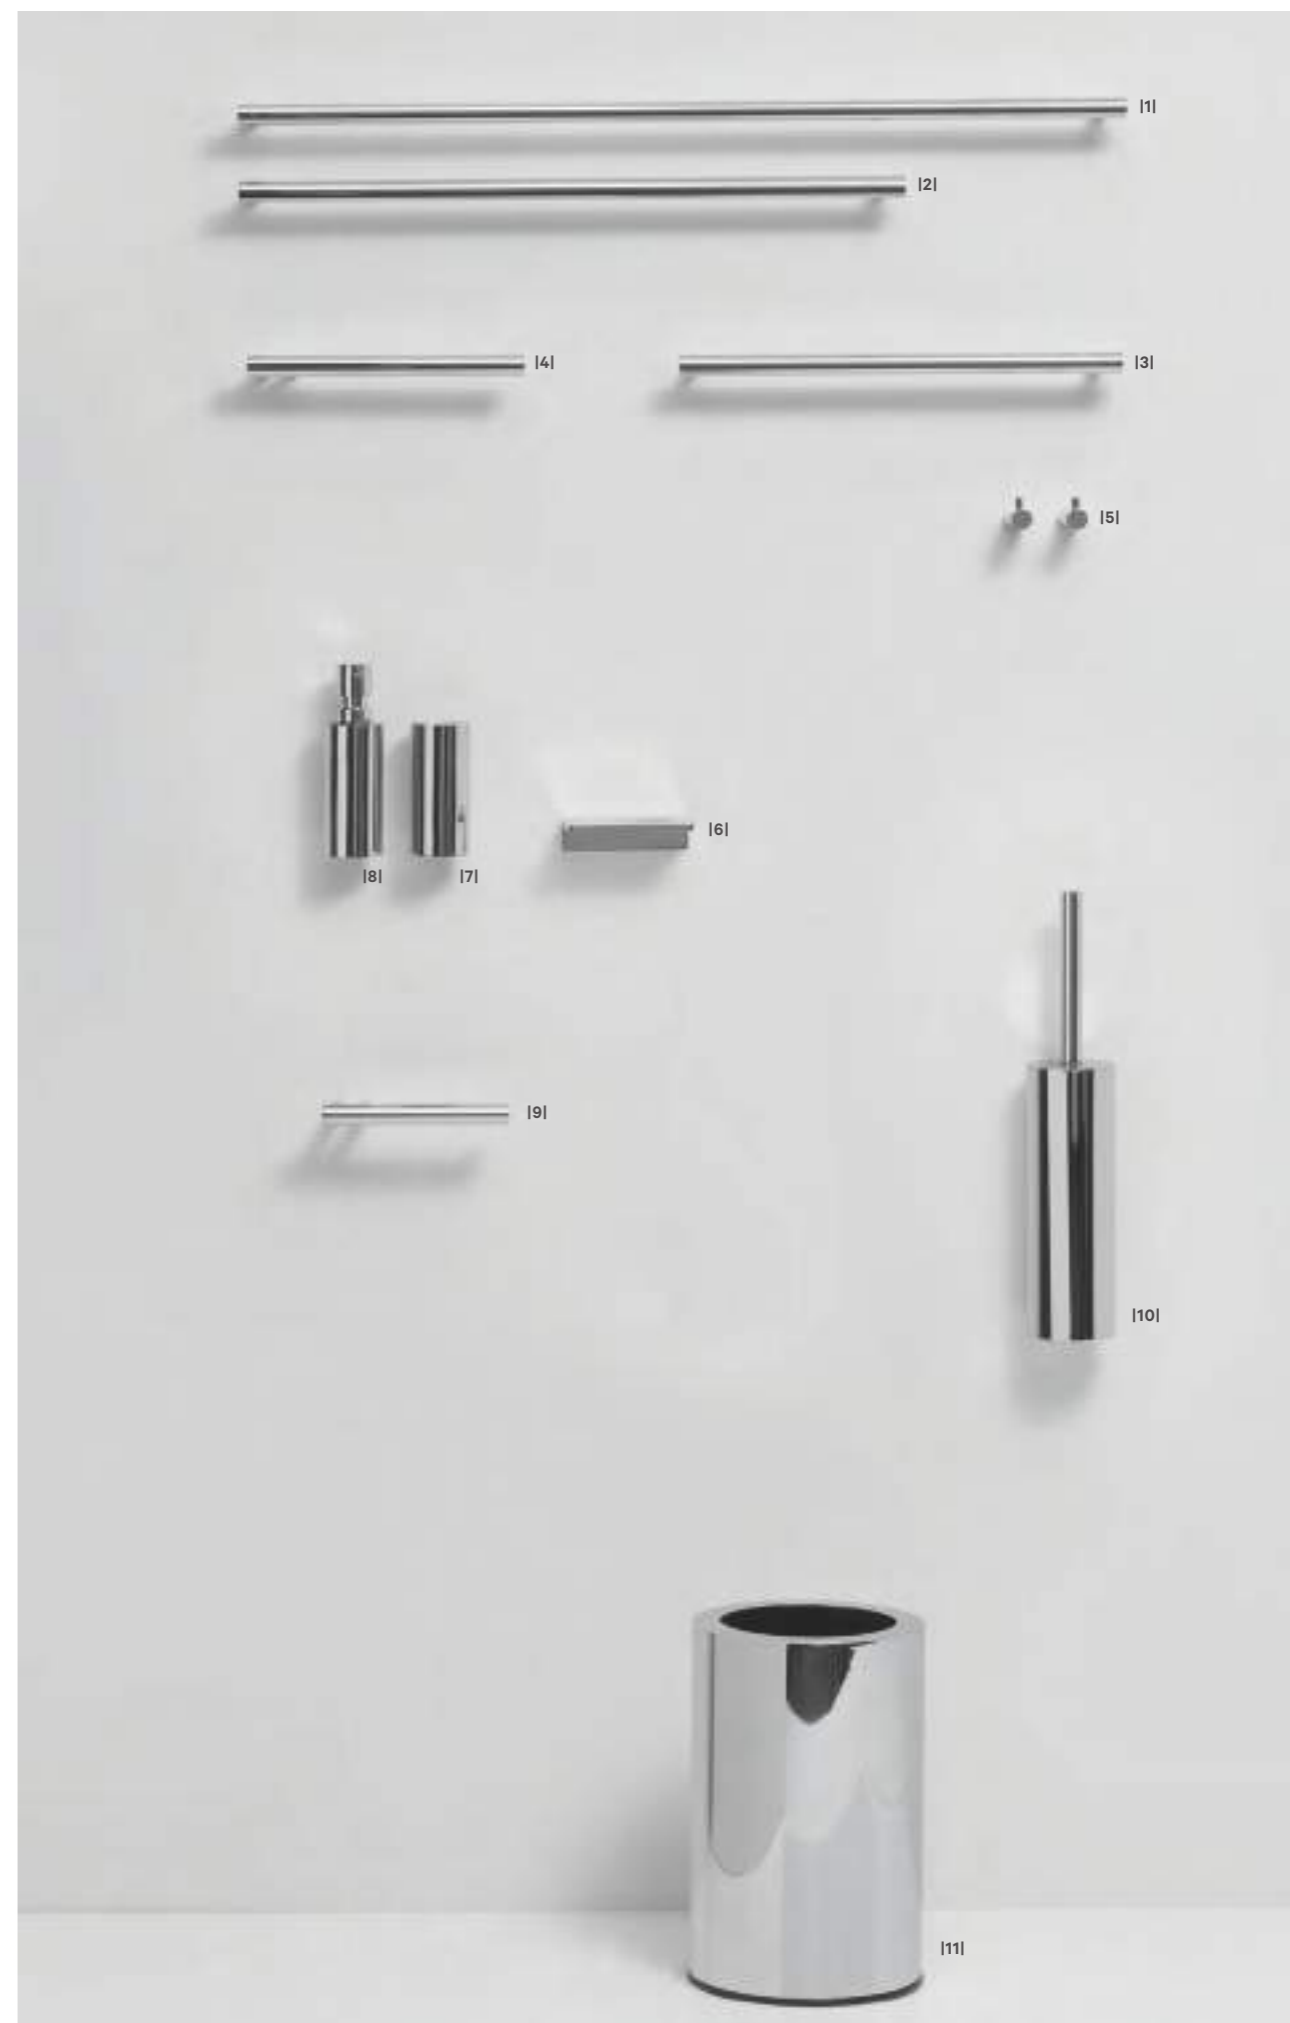

BAR HTH1

HANDTUCHHALTER / TOWEL HOLDER

Ø 2 X (→ 36) CM

MESSING VOLLMATERIAL / SOLID BRASS

0859600 | 167.00 € | CHROM / CHROME

0859676 | 199.00 € | EDELSTAHL MATT / STAINLESS STEEL MATT

0859620 | 189.00 € | GOLD / GOLD (24 CARAT)

0859682 | 198.00 € | GOLD MATT / GOLD MATT (24 CARAT)

0859617 | 142.00 € | DUNKELBRONZE / DARK BRONZE

0859650 | 194.00 € | WEISS MATT / WHITE MATT

0859660 | 194.00 € | SCHWARZ MATT / BLACK MATT