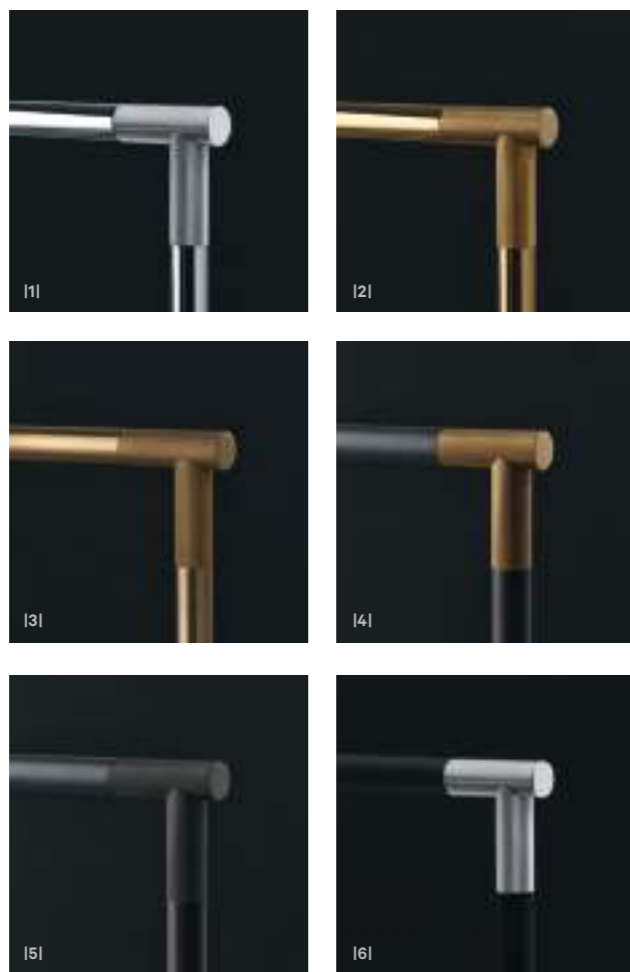

CLUB

- 11 CHROM & CHROM / CHROME & CHROME
- 12 GOLD & GOLD / GOLD & GOLD (24 CARAT)
- 13 GOLD MATT & GOLD MATT / GOLD MATT & GOLD MATT (24 CARAT)
- 14 DUNKELBRONZE & GOLD MATT / DARK BRONZE & GOLD MATT (24 CARAT)
- 15 DUNKELBRONZE & DUNKELBRONZE / DARK BRONZE & DARK BRONZE (CLUB HT)
- 16 SCHWARZ MATT & CHROM / BLACK MATT & CHROME
- 17 SCHWARZ MATT & SCHWARZ MATT / BLACK MATT & BLACK MATT **INNEW!**