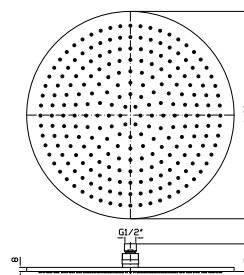

SOFFIONE 170X170
In acciaio inox ad incasso con luce centrale e trasformatore. Necessita di interruttore.

170X170 stainless steel built-in shower head with led light and transformer, polished or brushed. To be combined with a switch.

Z94155
Z94155.X
Z94155.C50
Z94155.C51
Z94155.XP31
Z94155.XP91
Z94155.N6
Z94155.L5

chromo - chrome
brushed stainless steel
metal black
brushed metal black
brushed british gold PVD
brushed copper PVD
nero opaco - matt black
blu mediterraneo - mediterranean blu