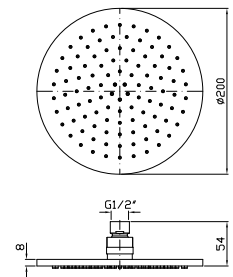

SOFFIONE Ø 300
In ottone, a getto fisso con sistema anticalcare, spessore 8 mm. Ispezionabile.

Ø 300 mm brass shower head with anti-limescale system, 8 mm thickness. Inspectionable.

Z94266 cromo - chrome
Z94266.C3 brushed nickel
Z94266.C50 metal black
Z94266.C51 brushed metal black
Z94266.P31 brushed british gold PVD
Z94266.P91 brushed copper PVD
Z94266.N6 nero opaco - matt black
Z94266.L5 blu mediterraneo - mediterranean blu