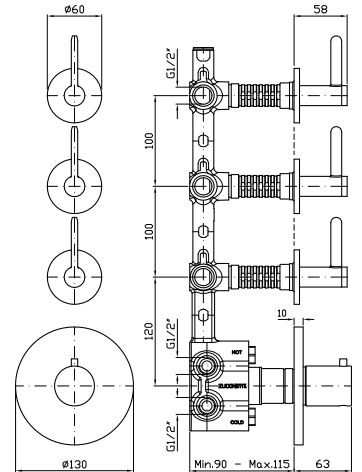

Parte incasso
Built-in part

R97822