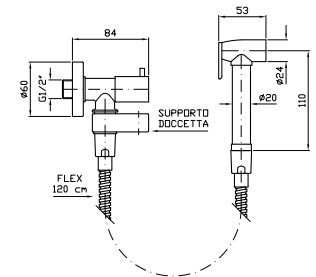

SCARICO UNIVERSALE
Chiusura a pressione.
Pop-up waste, with push system.

R97755
R97755.C3
R97755.C50
R97755.C51
R97755.P31
R97755.P91
R97755.N6
R97755.L5

cromo - chrome
brushed nickel
metal black
brushed metal black
brushed british gold PVD
brushed copper PVD
nero opaco - matt black
blu mediterraneo - mediterranean blu