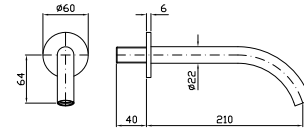

BORDO-VASCA
Miscelatore monocomando 4 fori, bocca girevole o bloccabile in fase di installazione, doccia estraibile Z94177, flessibile da 1500 mm.
4 hole bath tub single lever mixer, swivel spout or lockable during installation, pull out shower Z94177, 1500 mm flexible hose.

- ZIS532 cromo - chrome
- ZIS532.C3 brushed nickel
- ZIS532.C50 metal black
- ZIS532.C51 brushed metal black
- ZIS532.P31 brushed british gold PVD
- ZIS532.P91 brushed copper PVD
- ZIS532.N6 nero opaco - matt black
- ZIS532.L5 blu mediterraneo - mediterranean blu