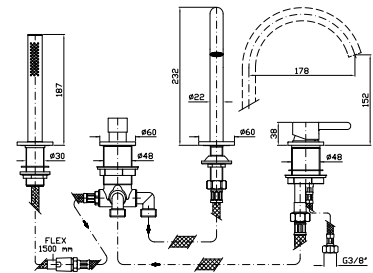

Struttura bordo vasca vedi pag. 502
Fixing structure see pag. 502