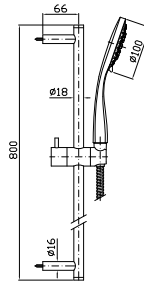

Complete slide rail length 800 mm,
handshower Z94746 3 jets,
1500 mm flexible hose.

Z95220
Z95220.C3
Z95220.C50
Z95220.C51
Z95220.N6
Z95220.L5

cromo - chrome
brushed nickel
metal black
brushed metal black
nero opaco - matt black
blu mediterraneo -
mediterranean blu