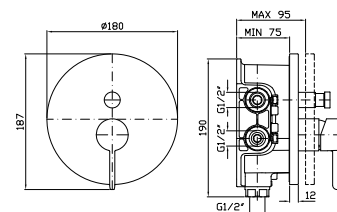

Zetasystem - corpo incasso universale
Zetasystem - universal built-in body

R97800