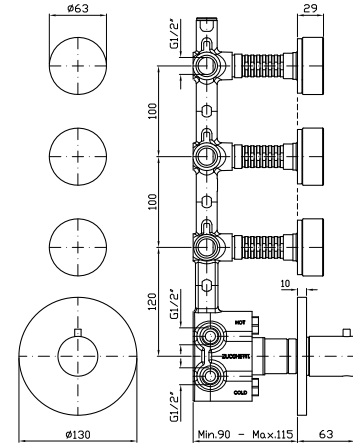

Parte incasso
Built-in part

R97822