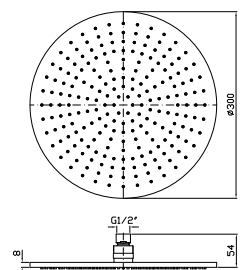

Z93867 cromo - chrome

Z93027 cromo - chrome
Z93027.C3 brushed nickel
Z93027.C50 metal black
Z93027.C51 brushed metal black
Z93027.P31 brushed british gold PVD
Z93027.P91 brushed copper PVD
Z93027.N6 nero opaco - matt black
Z93027.L5 blu mediterraneo - mediterranean blu

Z93026 cromo - chrome
Z93026.C3 brushed nickel
Z93026.C50 metal black
Z93026.C51 brushed metal black
Z93026.P31 brushed british gold PVD
Z93026.P91 brushed copper PVD
Z93026.N6 nero opaco - matt black
Z93026.L5 blu mediterraneo - mediterranean blu

Z93024 cromo - chrome
Z93024.C3 brushed nickel
Z93024.C50 metal black
Z93024.C51 brushed metal black
Z93024.P31 brushed british gold PVD
Z93024.P91 brushed copper PVD
Z93024.N6 nero opaco - matt black
Z93024.L5 blu mediterraneo - mediterranean blu

Z94265 cromo - chrome
Z94265.C3 brushed nickel
Z94265.C50 metal black
Z94265.C51 brushed metal black
Z94265.P31 brushed british gold PVD
Z94265.P91 brushed copper PVD
Z94265.N6 nero opaco - matt black
Z94265.L5 blu mediterraneo - mediterranean blu

Z94266 cromo - chrome
Z94266.C3 brushed nickel
Z94266.C50 metal black
Z94266.C51 brushed metal black
Z94266.P31 brushed british gold PVD
Z94266.P91 brushed copper PVD
Z94266.N6 nero opaco - matt black
Z94266.L5 blu mediterraneo - mediterranean blu