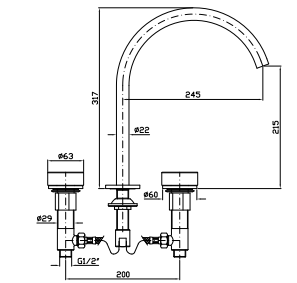

LAVABO
Batteria incasso a 3 fori con aeratore. Lunghezza bocca 175 mm.

3 hole built-in basin mixer with aerator. Spout projection 175 mm.

Parte esterna
External part

ZIS4640.P91
ZIS5640.N6
ZIS6640.C50

brushed copper PVD
nero opaco - matt black
metal black