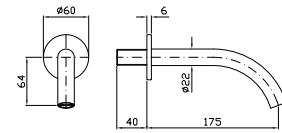

Zetasystem - corpo incasso universale
Zetasystem - universal built-in body

R97800

BOCCA
Bocca di erogazione L.175 mm.
Wall spout L.175 mm.

- Z92252 cromo - chrome
- Z92252.C3 brushed nickel
- Z92252.C50 metal black
- Z92252.C51 brushed metal black
- Z92252.P31 brushed british gold PVD
- Z92252.P91 brushed copper PVD
- Z92252.N6 nero opaco - matt black
- Z92252.L5 blu mediterraneo - mediterranean blu