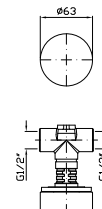

Parte incasso
Built-in part

R99779