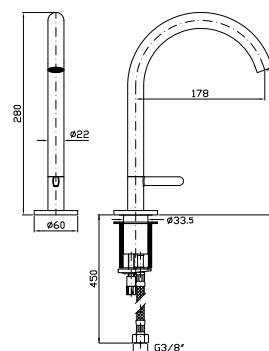

LAVABO/CATINO
Miscelatore monocomando con cartuccia progressiva, aeratore, flessibili di collegamento, con bocca girevole o bloccabile in fase di installazione. Senza scarico.

Progressive single lever basin mixer with erator, flexible tails, swivel spout or lockable during installation. Without pop-up waste.

- ZIS2813
- ZIS2813.C3
- ZIS2813.C50
- ZIS2813.C51
- ZIS2813.P31
- ZIS2813.P91
- ZIS2813.N6
- ZIS2813.L5

- ZIS2813.C51V5
- ZIS2813.P31Y5
- ZIS2813.P91R5

cromo - chrome
brushed nickel
metal black
brushed metal black
brushed british gold PVD
brushed copper PVD
nero opaco - matt black
blu mediterraneo - mediterranean blu

brushed metal black_
verde cobalto - cobalt green
brushed british gold PVD_
giallo ocra - ocra yellow
brushed copper PVD_
rosso siena/siena red