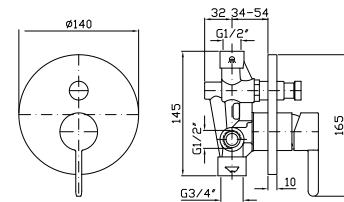

Built-in single lever bath-shower mixer with diverter.

Parte esterna
External part

ZIS127
ZIS127.C3
ZIS127.C50
ZIS127.C51
ZIS127.P31
ZIS127.P91
ZIS127.N6
ZIS127.L5

cromo - chrome
brushed nickel
metal black
brushed metal black
brushed british gold PVD
brushed copper PVD
nero opaco - matt black
blu mediterraneo - mediterranean blu