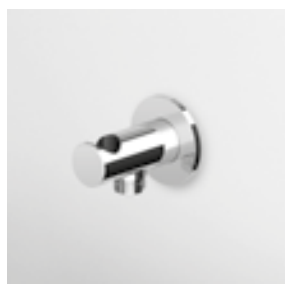

APPENDIDOCCIA DUPLEX
Da 1/2"x1/2\"/>

Wall mounted shower support, 1/2" hose connection.

Z93933
Z93933.C3
Z93933.C50
Z93933.C51
Z93933.P31
Z93933.P91
Z93933.N6
Z93933.L5

chromo - chrome
brushed nickel
metal black
brushed metal black
brushed british gold PVD
brushed copper PVD
nero opaco - matt black
blu mediterraneo - mediterranean blu