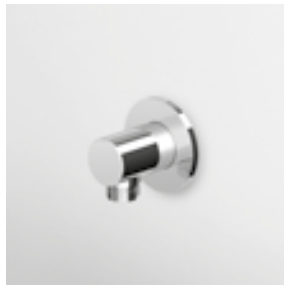

IDROSCOPINO WC/BIDET
Completo di miscelatore monocomando incasso, doccetta shut-off in ottone, appendidoccia duplex e flessibile da 1200 mm.

PRESA ACQUA
Da 1/2"x1/2".
Per gruppo incasso.

Wall elbow, 1/2"x1/2".

Z93924
Z93924.C3
Z93924.C50
Z93924.C51
Z93924.P31
Z93924.P91
Z93924.N6
Z93924.L5

cromo - chrome
brushed nickel
metal black
brushed metal black
brushed british gold PVD
brushed copper PVD
nero opaco - matt black
blu mediterraneo - mediterranean blu