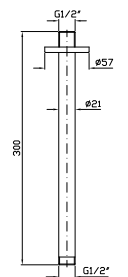

SOFFIONE Ø 200
In ottone, a getto fisso con sistema anticalcare, spessore 8 mm. Ispezionabile.

Ø 200 mm brass shower head with anti-limescale system, 8 mm thickness. Inspectionable.

Z94265 cromo - chrome
Z94265.C3 brushed nickel
Z94265.C50 metal black
Z94265.C51 brushed metal black
Z94265.P31 brushed british gold PVD
Z94265.P91 brushed copper PVD
Z94265.N6 nero opaco - matt black
Z94265.L5 blu mediterraneo - mediterranean blu