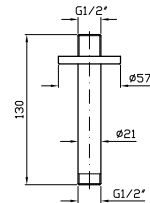

BRACCIO DOCCIA
A soffitto. Lunghezza 130 mm.

Ceiling mounted shower arm.
Length 130 mm.

Z93026 cromo - chrome
Z93026.C3 brushed nickel
Z93026.C50 metal black
Z93026.C51 brushed metal black
Z93026.P31 brushed british gold PVD
Z93026.P91 brushed copper PVD
Z93026.N6 nero opaco - matt black
Z93026.L5 blu mediterraneo - mediterranean blu