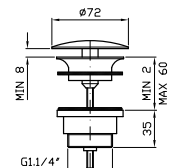

Wall elbow, 1/2"x1/2".

Z93924
Z93924.C3
Z93924.C50
Z93924.C51
Z93924.P31
Z93924.P91
Z93924.N6
Z93924.L5

cromo - chrome
brushed nickel
metal black
brushed metal black
brushed british gold PVD
brushed copper PVD
nero opaco - matt black
blu mediterraneo - mediterranean blu

WC/bidet hydrobrush with built-in single lever mixer, brass shut-off handshower, handshower support and 1200 mm flexible hose.

Parte esterna
External part

ZIS417
ZIS417.C3
ZIS417.C50
ZIS417.C51
ZIS417.P31
ZIS417.P91
ZIS417.N6
ZIS417.L5

cromo - chrome
brushed nickel
metal black
brushed metal black
brushed british gold PVD
brushed copper PVD
nero opaco - matt black
blu mediterraneo - mediterranean blu

Built-in part, not assembled, variable distance.

R99499

Assembled built-in part, interaxe 80 mm.

R99815

WC/bidet hydrobrush with 1/2" tap and with integrated handshower support, brass shut-off handshower, 1200 mm flexible hose.

Z93994
Z93994.C3
Z93994.C50
Z93994.C51
Z93994.P31
Z93994.P91
Z93994.N6
Z93994.L5

cromo - chrome
brushed nickel
metal black
brushed metal black
brushed british gold PVD
brushed copper PVD
nero opaco - matt black
blu mediterraneo - mediterranean blu

R97755
R97755.C3
R97755.C50
R97755.C51
R97755.P31
R97755.P91
R97755.N6
R97755.L5

cromo - chrome
brushed nickel
metal black
brushed metal black
brushed british gold PVD
brushed copper PVD
nero opaco - matt black
blu mediterraneo - mediterranean blu

R97760
R97760.C3
R97760.C50
R97760.C51
R97760.P31
R97760.P91
R97760.N6
R97760.L5

cromo - chrome
brushed nickel
metal black
brushed metal black
brushed british gold PVD
brushed copper PVD
nero opaco - matt black
blu mediterraneo - mediterranean blu