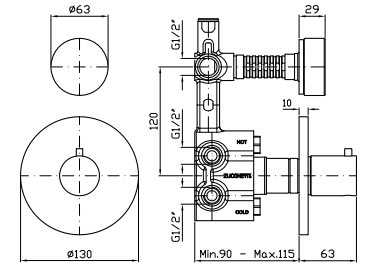

Parte incasso
Built-in part

R97820