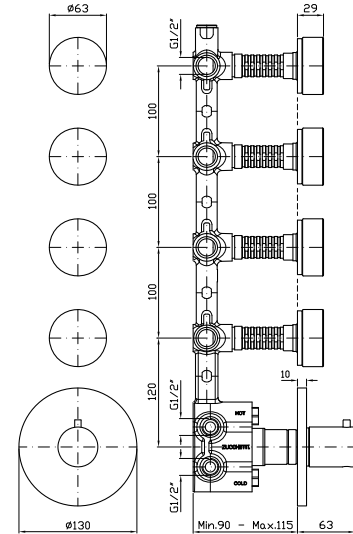

Parte incasso
Built-in part

R97823