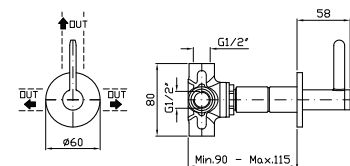

Parte incasso
Built-in part

R97835