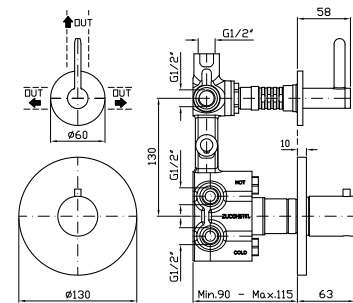

Parte incasso
Built-in part

R97815