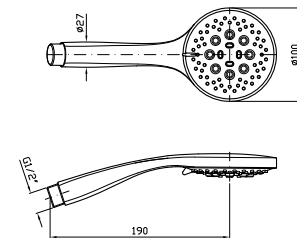

FLESSIBILE

In PVC.
Lunghezza 1500 mm.

PVC flexible hose.
Length 1500 mm.

Z94130
Z94130.C3
Z94130.C50
Z94130.C51
Z94130.L5

argento - silver
brushed nickel
metal black
brushed metal black
blu mediterraneo -
mediterranean blu
nero - black

Z93890

Z94120.XP31
Z94120.XP91

brushed british gold PVD
brushed copper PVD