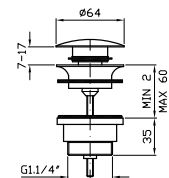

SCARICO UNIVERSALE
Uscita libera.
Open waste.

R97760
R97760.C3
R97760.C50
R97760.C51
R97760.P31
R97760.P91
R97760.N6
R97760.L5

cromo - chrome
brushed nickel
metal black
brushed metal black
brushed british gold PVD
brushed copper PVD
nero opaco - matt black
blu mediterraneo - mediterranean blu