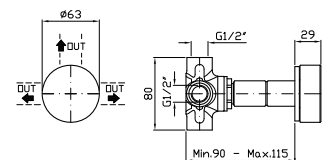

3 way diverter without water on/off
 function, 1/2" outlets.

Parte esterna
 External part

ZIS4756.P91
 ZIS5756.N6
 ZIS6756.C50

brushed copper PVD
 nero opaco - matt black
 metal black

Parte incasso
 Built-in part