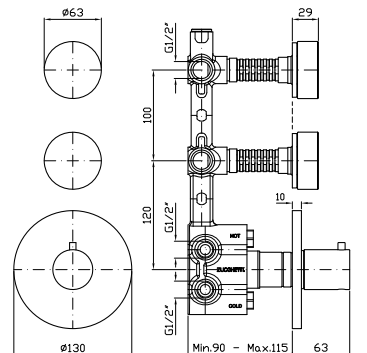

Parte incasso
Built-in part

R97821