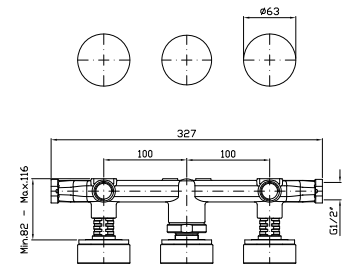

Parte incasso
Built-in part

R99508