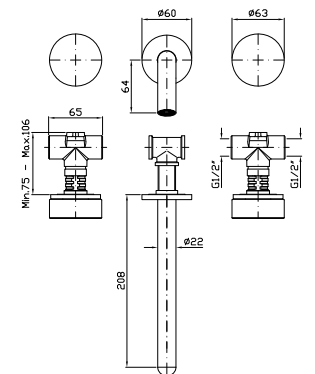

Parte incasso con elementi liberi, distanza variabile.

Built-in part, not assembled, variable distance.

R99504

Parte incasso con corpo unico, interasse 200 mm.

Assembled built-in part, interaxe 200 mm.

R99500