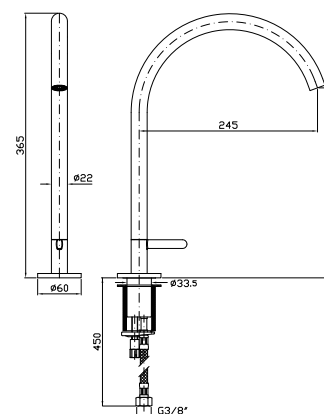

LAVABO
Miscelatore monocomando con cartuccia progressiva, aeratore, flessibili di collegamento, con bocca girevole o bloccabile in fase di installazione. Senza scarico.

Progressive single lever basin mixer with erator, flexible tails, swivel spout or lockable during installation. Without pop-up waste.

- ZIS2810
- ZIS2810.C3
- ZIS2810.C50
- ZIS2810.C51
- ZIS2810.P31
- ZIS2810.P91
- ZIS2810.N6
- ZIS2810.L5

- ZIS2810.C51V5
- ZIS2810.P31Y5
- ZIS2810.P91R5

cromo - chrome
brushed nickel
metal black
brushed metal black
brushed british gold PVD
brushed copper PVD
nero opaco - matt black
blu mediterraneo - mediterranean blu

brushed metal black_
verde cobalto - cobalt green
brushed british gold PVD_
giallo ocra - ocra yellow
brushed copper PVD_
rosso siena/siena red

LAVABO
Miscelatore monocomando con cartuccia progressiva, aeratore, flessibili di collegamento, con bocca girevole o bloccabile in fase di installazione. Senza scarico.

Progressive single lever basin mixer with erator, flexible tails, swivel spout or lockable during installation. Without pop-up waste.

- ZIS2811
- ZIS2811.C3
- ZIS2811.C50
- ZIS2811.C51
- ZIS2811.P31
- ZIS2811.P91
- ZIS2811.N6
- ZIS2811.L5

- ZIS2811.C51V5
- ZIS2811.P31Y5
- ZIS2811.P91R5

cromo - chrome
brushed nickel
metal black
brushed metal black
brushed british gold PVD
brushed copper PVD
nero opaco - matt black
blu mediterraneo - mediterranean blu

brushed metal black_
verde cobalto - cobalt green
brushed british gold PVD_
giallo ocra - ocra yellow
brushed copper PVD_
rosso siena/siena red

LAVABO
Miscelatore monocomando con cartuccia progressiva, aeratore, flessibili di collegamento, con bocca girevole o bloccabile in fase di installazione. Senza scarico.