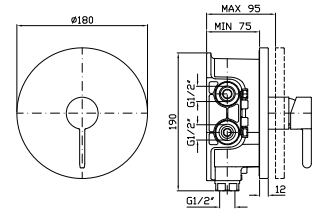

Zetasystem - corpo incasso universale
Zetasystem - universal built-in body

R97800