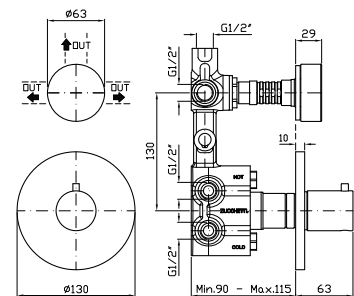

Parte incasso
Built-in part

R97815