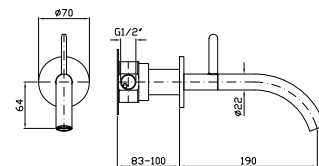

LAVABO
Miscelatore monocomando incasso con cartuccia progressiva, aeratore. Lunghezza bocca 190 mm.

Progressive built-in single lever basin mixer with aerator. Spout projection 190 mm.

Parte esterna
External part

- ZIS2815 cromo - chrome
- ZIS2815.C3 brushed nickel
- ZIS2815.C50 metal black
- ZIS2815.C51 brushed metal black
- ZIS2815.P31 brushed british gold PVD
- ZIS2815.P91 brushed copper PVD
- ZIS2815.N6 nero opaco - matt black
- ZIS2815.L5 blu mediterraneo - mediterranean blu

- ZIS2815.C51V5 brushed metal black_
- ZIS2815.P31Y5 verde cobalto - cobalt green
- ZIS2815.N6 giallo ocra - ocra yellow
- ZIS2815.P91R5 brushed copper PVD_ rosso siena/siena red