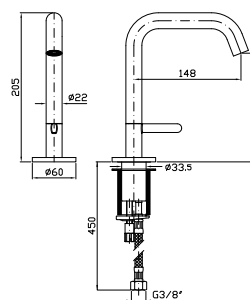

LAVABO
Miscelatore monocomando con cartuccia progressiva, aeratore, flessibili di collegamento, con bocca girevole o bloccabile in fase di installazione. Senza scarico.

Progressive single lever basin mixer with erator, flexible tails, swivel spout or lockable during installation. Without pop-up waste.

- ZIS2811
- ZIS2811.C3
- ZIS2811.C50
- ZIS2811.C51
- ZIS2811.P31
- ZIS2811.P91
- ZIS2811.N6
- ZIS2811.L5

- ZIS2811.C51V5
- ZIS2811.P31Y5
- ZIS2811.P91R5

cromo - chrome
brushed nickel
metal black
brushed metal black
brushed british gold PVD
brushed copper PVD
nero opaco - matt black
blu mediterraneo - mediterranean blu

brushed metal black_
verde cobalto - cobalt green
brushed british gold PVD_
giallo ocra - ocra yellow
brushed copper PVD_
rosso siena/siena red