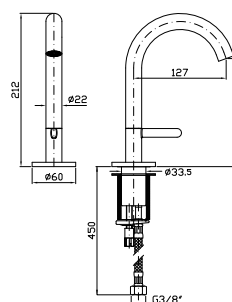

LAVABO
Miscelatore monocomando con cartuccia progressiva, aeratore, flessibili di collegamento, con bocca girevole o bloccabile in fase di installazione. Senza scarico.

Progressive single lever basin mixer with erator, flexible tails, swivel spout or lockable during installation. Without pop-up waste.

- ZIS2812
- ZIS2812.C3
- ZIS2812.C50
- ZIS2812.C51
- ZIS2812.P31
- ZIS2812.P91
- ZIS2812.N6
- ZIS2812.L5

- ZIS2812.C51V5
- ZIS2812.P31Y5
- ZIS2812.P91R5

cromo - chrome
brushed nickel
metal black
brushed metal black
brushed british gold PVD
brushed copper PVD
nero opaco - matt black
blu mediterraneo - mediterranean blu

brushed metal black_
verde cobalto - cobalt green
brushed british gold PVD_
giallo ocra - ocra yellow
brushed copper PVD_
rosso siena/siena red