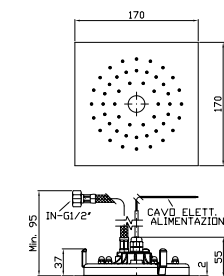

SOFFIONE 370X240
In acciaio inox ad incasso con doppia luce e trasformatore. Necessita di interruttore.

370X240 stainless steel built-in shower head with 2 led lights and transformer, polished or brushed. To be combined with a switch.

Z94147
Z94147.X
Z94147.C50
Z94147.C51
Z94147.XP31
Z94147.XP91
Z94147.N6
Z94147.L5

chromo - chrome
brushed stainless steel
metal black
brushed metal black
brushed british gold PVD
brushed copper PVD
nero opaco - matt black
blu mediterraneo - mediterranean blu