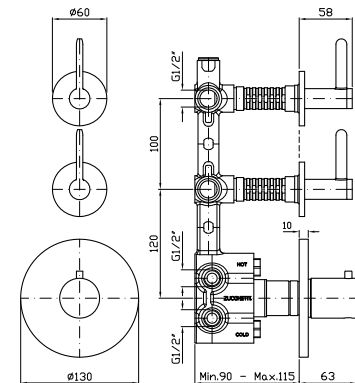

Parte incasso
Built-in part

R97821