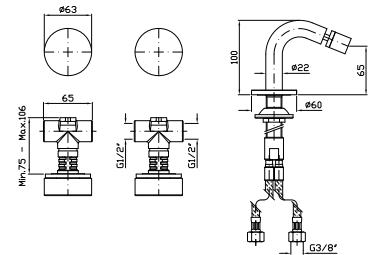

Built-in bidet mixer with deck-mounted swivel spout or lockable during installation. Without pop-up waste.

Parte esterna
External part

ZIS4751.P91
ZIS5751.N6
ZIS6751.C50

brushed copper PVD
nero opaco - matt black
metal black