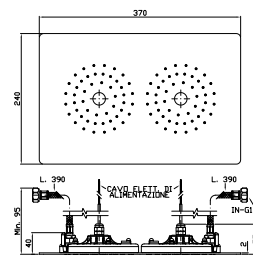

SOFFIONE LATERALE
A getto fisso per cabine doccia, con sistema anticalcare.

Lateral shower head, simple jet, for shower box, with anti-limescale system.

Z92896
Z92896.C3
Z92896.C50
Z92896.C51
Z92896.P31
Z92896.P91
Z92896.N6
Z92896.L5

chromo - chrome
brushed nickel
metal black
brushed metal black
brushed british gold PVD
brushed copper PVD
nero opaco - matt black
blu mediterraneo - mediterranean blu