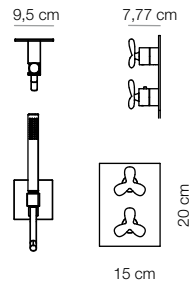

SHOWER HEAD AND TAP ONLY FOR BATHTUB SOAP TUB

- Petal 24 Red
- code **WA24-R**
- Petal 24 Chrome
- code **WA24-C**

WALL-MOUNTED SINGLE-LEVER MIXER FOR BATHTUB, OUTLET, SHOWER HEAD AND MIXER

- Petal 25 Red
- code **WA25-R**
- Petal 25 Chrome
- code **WA25-C**

Can be used with any wall-mounted or corner bathtub.

THERMOSTATIC UNIT FOR SHOWER AND SHOWER HEAD

- Petal 26 Red
- code **WA26-R**
- Petal 26 Chrome
- code **WA26-C**

Can be used with shower head, Petal 35, and with Crystal Shower.