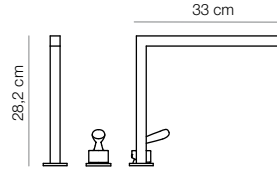

TAPS

Petal

WALL-MOUNTED SINGLE-LEVER TWO-HOLE WASHBASIN MIXER

- Petal 20 Red
- code **WA20-RK**
- Petal 20 Chrome
- code **WA20-CK**

TABLE-MOUNTED SINGLE-LEVER TWO-HOLE MIXER

- Petal 34 Red
- code **WA34-R**
- Petal 34 Chrome
- code **WA34-C**

TABLE-MOUNTED SINGLE-LEVER WASHBASIN

- Petal 21 Red
- code **WA21-R**
- Petal 21 Chrome
- code **WA21-C**

SINGLE-LEVER BIDET MIXER
Supplied with chrome-plated up&down waste

- Petal 23 Red
- code **WA23-R**
- Petal 23 Chrome
- code **WA23-C**

SHOWER HEAD AND TAP ONLY FOR BATHTUB SOAP TUB

- Petal 24 Red
- code **WA24-R**
- Petal 24 Chrome
- code **WA24-C**

WALL-MOUNTED SINGLE-LEVER MIXER FOR BATHTUB, OUTLET, SHOWER HEAD AND MIXER

- Petal 25 Red
- code **WA25-R**
- Petal 25 Chrome
- code **WA25-C**

Can be used with any wall-mounted or corner bathtub.

THERMOSTATIC UNIT FOR SHOWER AND SHOWER HEAD

- Petal 26 Red
- code **WA26-R**
- Petal 26 Chrome
- code **WA26-C**

Can be used with shower head, Petal 35, and with Crystal Shower.