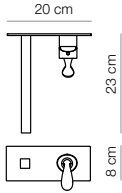

TAPS

Petal

WALL-MOUNTED SINGLE-LEVER TWO-HOLE WASHBASIN MIXER

- Petal 20 Red
- code **WA20-RK**
- Petal 20 Chrome
- code **WA20-CK**

TABLE-MOUNTED SINGLE-LEVER TWO-HOLE MIXER

- Petal 34 Red
- code **WA34-R**
- Petal 34 Chrome
- code **WA34-C**

TABLE-MOUNTED SINGLE-LEVER WASHBASIN

- Petal 21 Red
- code **WA21-R**
- Petal 21 Chrome
- code **WA21-C**

SINGLE-LEVER BIDET MIXER
Supplied with chrome-plated up&down waste

- Petal 23 Red
- code **WA23-R**
- Petal 23 Chrome
- code **WA23-C**

SHOWER HEAD AND TAP ONLY FOR BATHTUB SOAP TUB

- Petal 24 Red
- code **WA24-R**
- Petal 24 Chrome
- code **WA24-C**

WALL-MOUNTED SINGLE-LEVER MIXER FOR BATHTUB, OUTLET, SHOWER HEAD AND MIXER

- Petal 25 Red
- code **WA25-R**
- Petal 25 Chrome
- code **WA25-C**

Can be used with any wall-mounted or corner bathtub.

THERMOSTATIC UNIT FOR SHOWER AND SHOWER HEAD

- Petal 26 Red
- code **WA26-R**
- Petal 26 Chrome
- code **WA26-C**

Can be used with shower head, Petal 35, and with Crystal Shower.