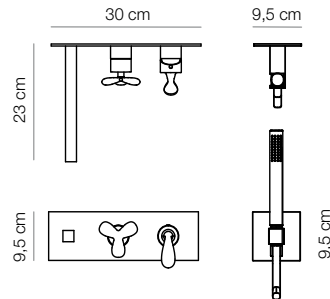

TABLE-MOUNTED SINGLE-LEVER WASHBASIN

- Petal 21 Red
- code **WA21-R**
- Petal 21 Chrome
- code **WA21-C**

SINGLE-LEVER BIDET MIXER
Supplied with chrome-plated up&down waste

- Petal 23 Red
- code **WA23-R**
- Petal 23 Chrome
- code **WA23-C**

SHOWER HEAD AND TAP ONLY FOR BATHTUB SOAP TUB

- Petal 24 Red
- code **WA24-R**
- Petal 24 Chrome
- code **WA24-C**

WALL-MOUNTED SINGLE-LEVER MIXER FOR BATHTUB, OUTLET, SHOWER HEAD AND MIXER

- Petal 25 Red
- code **WA25-R**
- Petal 25 Chrome
- code **WA25-C**

Can be used with any wall-mounted or corner bathtub.

THERMOSTATIC UNIT FOR SHOWER AND SHOWER HEAD

- Petal 26 Red
- code **WA26-R**
- Petal 26 Chrome
- code **WA26-C**

Can be used with shower head, Petal 35, and with Crystal Shower.