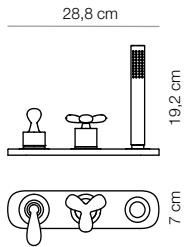

TAPS

Petal

WALL-MOUNTED SINGLE-LEVER TWO-HOLE WASHBASIN MIXER

- Petal 20 Red
- code **WA20-RK**
- Petal 20 Chrome
- code **WA20-CK**

TABLE-MOUNTED SINGLE-LEVER TWO-HOLE MIXER

- Petal 34 Red
- code **WA34-R**
- Petal 34 Chrome
- code **WA34-C**

TABLE-MOUNTED SINGLE-LEVER WASHBASIN

- Petal 21 Red
- code **WA21-R**
- Petal 21 Chrome
- code **WA21-C**

SINGLE-LEVER BIDET MIXER
Supplied with chrome-plated up&down waste

- Petal 23 Red
- code **WA23-R**
- Petal 23 Chrome
- code **WA23-C**

SHOWER HEAD AND TAP ONLY FOR BATHTUB SOAP TUB

- Petal 24 Red
- code **WA24-R**
- Petal 24 Chrome
- code **WA24-C**

WALL-MOUNTED SINGLE-LEVER MIXER FOR BATHTUB, OUTLET, SHOWER HEAD AND MIXER

- Petal 25 Red
- code **WA25-R**
- Petal 25 Chrome
- code **WA25-C**

Can be used with any wall-mounted or corner bathtub.

THERMOSTATIC UNIT FOR SHOWER AND SHOWER HEAD

- Petal 26 Red
- code **WA26-R**
- Petal 26 Chrome
- code **WA26-C**

Can be used with shower head, Petal 35, and with Crystal Shower.