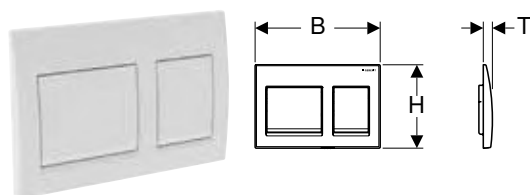

Available as of April 2022

- Replacement for art. no. 115.040.11.1, 115.040.21.1, 115.040.46.1

New

Geberit Alpha35 actuator plate, for dual flush

Application purposes

- For flush actuation with Geberit Alpha concealed cisterns