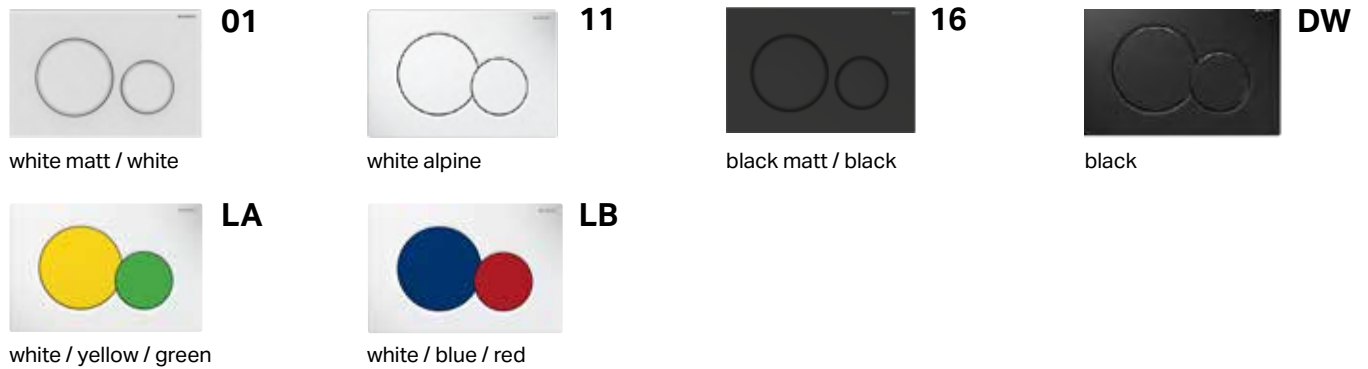

- Top/front actuation

Scope of delivery

- 2 actuator rods
- Fastening material

Art. no.	Colour / surface	Material designation	B [cm]	H [cm]	T [cm]
115.060.11.1	white alpine	Plastic	21.3	14.2	1.5
115.060.DW.1	jet black RAL 9005	Plastic	21.3	14.2	1.5

Range of colours

Plastic

Glass

Natural surface

Metal / metallic finished

JQ***

matt chrome / bright chrome

JT***