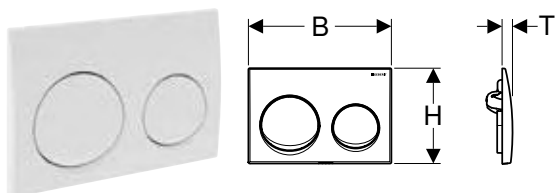

✓ Compatible

Geberit actuator plate Alpha01 for dual flush

Application purposes

- For flush actuation with Geberit Alpha concealed cisterns

Technical data

Actuation force	< 20 N
-----------------	--------

Characteristics

- Top/front actuation

Scope of delivery

- 2 actuator rods
- Fastening material

Art. no.	Colour / surface	Material designation	B [cm]	H [cm]	T [cm]
115.035.11.1	white alpine	Plastic	21.3	14.2	1.6
115.035.21.1	bright chrome-plated	Plastic	21.3	14.2	1.6
115.035.46.1	matt chrome-plated	Plastic	21.3	14.2	1.6

New

Geberit Alpha20 actuator plate, for dual flush

Application purposes

- For flush actuation with Geberit Alpha concealed cisterns

Technical data

Actuation force	< 20 N
-----------------	--------

Characteristics