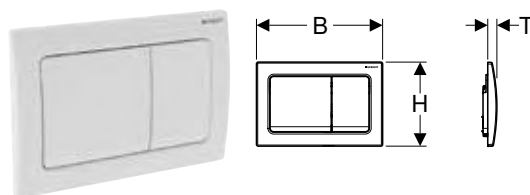

Geberit actuator plate Alpha30 for dual flush

Application purposes

- For flush actuation with Geberit Alpha concealed cisterns

Technical data

Actuation force	< 20 N

Characteristics

- Top/front actuation

Scope of delivery

- 2 actuator rods
- Fastening material

Art. no.	Colour / surface	Material designation	B [cm]	H [cm]	T [cm]
115.055.11.1	white alpine	Plastic	21.3	14.2	1.6
115.055.21.1	bright chrome-plated	Plastic	21.3	14.2	1.6
115.055.46.1	matt chrome-plated	Plastic	21.3	14.2	1.6