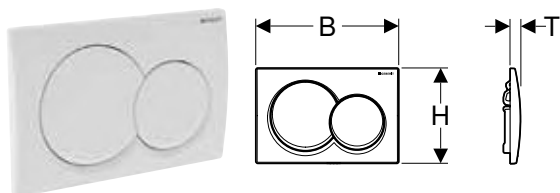

For Alpha concealed cisterns

Assortment overview – Geberit actuator plates of the Alpha series for concealed cisterns

Geberit International Sales, version: December 2021

		Alpha01	Alpha20 (until 2021 Alpha10)	Alpha35 (until 2021 Alpha15)	Alpha30	Alpha50
						
		→ p. 189			→ p. 189	→ p. 189
Duofix	458.212.00.1			✓		
	458.215.00.1			✓		
	458.233.00.1			✓		
	458.234.00.1			✓		
Kombifix	110.175.00.1			✓		
	110.178.00.1			✓		
	110.212.00.1			✓		
	110.215.00.1			✓		
	110.233.00.1			✓		
	110.234.00.1			✓		
	110.174.00.1			✓		
Alpha concealed cistern 8 cm	109.175.00.1			✓		
	109.178.00.1			✓		
Alpha concealed cistern 12 cm	109.212.00.1			✓		
	109.215.00.1			✓		
	109.233.00.1			✓		
	109.234.00.1			✓		

✓ Compatible

Geberit actuator plate Alpha01 for dual flush

Application purposes

- For flush actuation with Geberit Alpha concealed cisterns

Technical data

Actuation force	< 20 N
-----------------	--------

Characteristics

New

Geberit Alpha20 actuator plate, for dual flush

Application purposes

- For flush actuation with Geberit Alpha concealed cisterns

Technical data

Actuation force	< 20 N
-----------------	--------

Characteristics