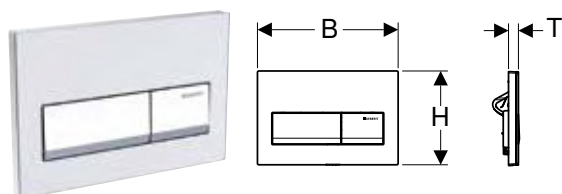

Geberit actuator plate Alpha50 for dual flush

Application purposes

- For flush actuation with Geberit Alpha concealed cisterns

Technical data

Actuation force	< 20 N
-----------------	--------

Characteristics