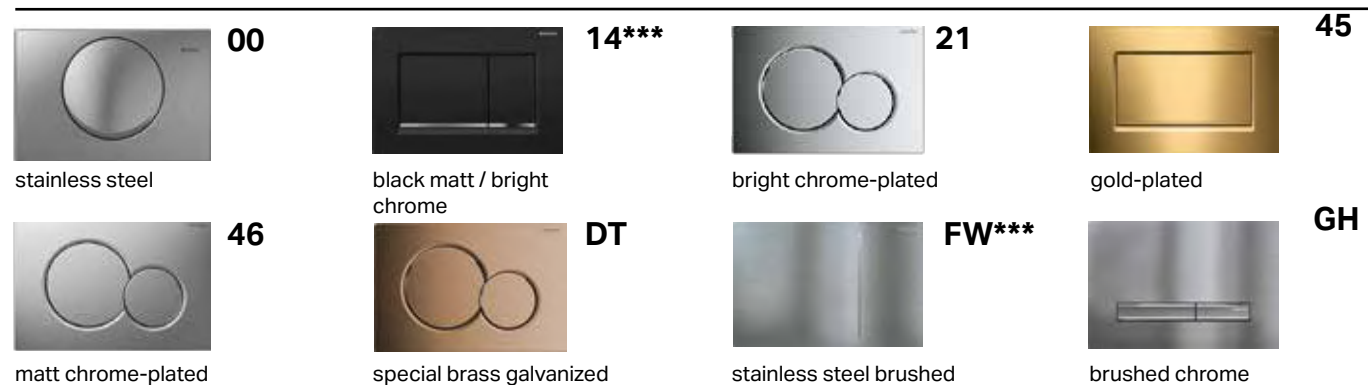

- Top/front actuation

Scope of delivery

- 2 actuator rods
- Fastening material

Art. no.	Colour / surface	Material designation	B [cm]	H [cm]	T [cm]
115.060.11.1	white alpine	Plastic	21.3	14.2	1.5
115.060.DW.1	jet black RAL 9005	Plastic	21.3	14.2	1.5

Range of colours

Plastic

Glass

Natural surface

Metal / metallic finished

JQ***

matt chrome / bright chrome

JT***

white matt / bright chrome

KA

bright chrome / matt chrome

KH

bright chrome / matt chrome

KJ

white / bright chrome

KK

white / gold-plated

KM

black / bright chrome

KX

chrome brushed / bright chrome

KY

bright chrome / chrome brushed

SN