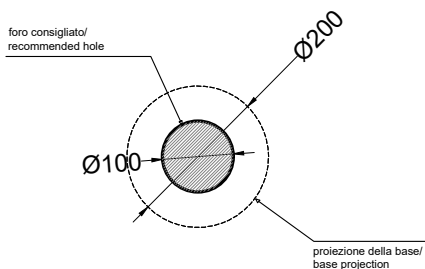

ATTENZIONE: Superfici, pesi e misure riportate possono presentare leggere differenze rispetto ai pezzi reali, in considerazione e accordo delle caratteristiche di tolleranza intrinseche del materiale ceramico e del suo processo produttivo. L'azienda si riserva di cambiare schede tecniche e caratteristiche di funzionamento degli articoli in ogni momento e senza necessità di preavviso.

ATTENTION: Surfaces, weights and dimensions can show some little differences compared to the real item, following typical intrinsic characteristics of ceramics material and production. The company reserves the right to change any technical specifications/ dimension and/or operating characteristics of the products at any time and without giving notice.