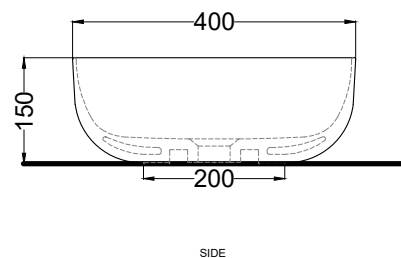

ATTENZIONE: Superfici, pesi e misure riportate possono presentare leggere differenze rispetto ai pezzi reali, in considerazione e accordo delle caratteristiche di tolleranza intrinseche del materiale ceramico e del suo processo produttivo. L'azienda si riserva di cambiare schede tecniche e caratteristiche di funzionamento degli articoli in ogni momento e senza necessità di preavviso.

ATTENTION: Surfaces, weights and dimensions can show some little differences compared to the real item, following typical intrinsic characteristics of ceramics material and production. The company reserves the right to change any technical specifications/ dimension and/or operating characteristics of the products at any time and without giving notice.