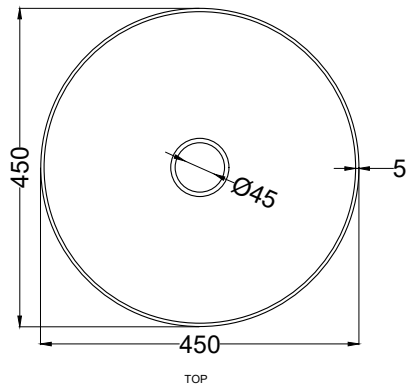

Le Bacinelle - art. BAERA

bacinella da appoggio Era
Era on-top washbasin

cielo

PESO NETTO/NET WEIGHT: 13,00 Kg

PCS PALLET: 16

PCS PALLET CONTAINER: 32

ACCESSORI/ACCESSORIES:

PIL01 - Piletta universale click-clack CROMO con coperchio in ceramica / Universal click-clak drain in CHROME with ceramic lid

PIL01NM - Piletta universale click-clack NERO MATT con coperchio in ceramica / Universal click-clak drain in MATT BLACK with ceramic lid

PIL01BR - Piletta universale click-clack BRONZO con coperchio in ceramica / Universal click-clak drain in BRONZE with ceramic lid

PIL01CM - Piletta universale click-clack CEMENTO con coperchio in ceramica / Universal click-clak drain in CEMENTO with ceramic lid

SISP - Sifone CROMO / CHROME siphon

SIFN - Sifone NERO MATT / MATT BLACK siphon

SIFBR - Sifone BRONZO / BRONZE siphon

SIFCM - Sifone CEMENTO / CEMENTO siphon

FINITURE

FINISHES

○ Bianco/white - glossy

Le Terre di Cielo

- Talco
- Pomice
- Brina
- Basalto
- Lavagna
- Cemento
- Fango
- Cacao
- Arenaria
- Avena
- Lino
- Agave
- Muschio
- Polvere
- Cipria
- Canapa

Le Acque di Cielo

- Oltremare
- Smeraldo
- Alga
- Corallo
- Ninfea
- Anemone

DoP No. 14688.01

Ottobre 2020

TOP

SIDE

ATTENZIONE: Superfici, pesi e misure riportate possono presentare leggere differenze rispetto ai pezzi reali, in considerazione e accordo delle caratteristiche di tolleranza intrinseche del materiale ceramico e del suo processo produttivo. L'azienda si riserva di cambiare schede tecniche e caratteristiche di funzionamento degli articoli in ogni momento e senza necessità di preavviso.