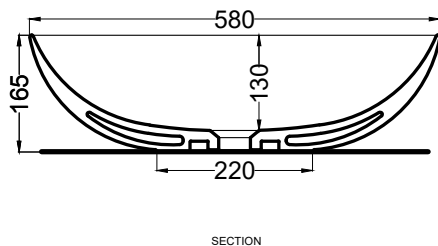

ATTENZIONE: Superfici, pesi e misure riportate possono presentare leggere differenze rispetto ai pezzi reali, in considerazione e accordo delle caratteristiche di tolleranza intrinseche del materiale ceramico e del suo processo produttivo. L'azienda si riserva di cambiare schede tecniche e caratteristiche di funzionamento degli articoli in ogni momento e senza necessità di preavviso.

ATTENTION: Surfaces, weights and dimensions can show some little differences compared to the real item, following typical intrinsic characteristics of ceramics material and production. The company reserves the right to change any technical specifications/dimension and/or operating characteristics of the products at any time and without giving notice.