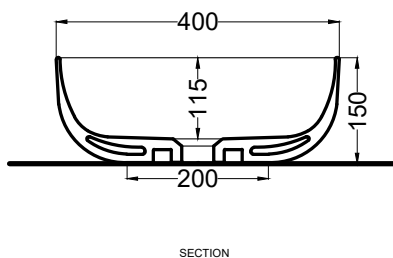

ATTENZIONE: Superfici, pesi e misure riportate possono presentare leggere differenze rispetto ai pezzi reali, in considerazione e accordo delle caratteristiche di tolleranza intrinseche del materiale ceramico e del suo processo produttivo. L'azienda si riserva di cambiare schede tecniche e caratteristiche di funzionamento degli articoli in ogni momento e senza necessità di preavviso.

ATTENTION: Surfaces, weights and dimensions can show some little differences compared to the real item, following typical intrinsic characteristics of ceramics material and production. The company reserves the right to change any technical specifications/ dimension and/or operating characteristics of the products at any time and without giving notice.