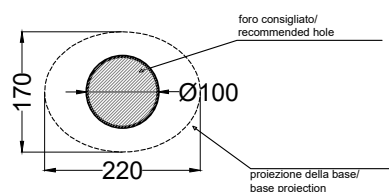

ATTENZIONE: Superfici, pesi e misure riportate possono presentare leggere differenze rispetto ai pezzi reali, in considerazione e accordo delle caratteristiche di tolleranza intrinseche del materiale ceramico e del suo processo produttivo. L'azienda si riserva di cambiare schede tecniche e caratteristiche di funzionamento degli articoli in ogni momento e senza necessità di preavviso.

ATTENTION: Surfaces, weights and dimensions can show some little differences compared to the real item, following typical intrinsic characteristics of ceramics material and production. The company reserves the right to change any technical specifications/dimension and/or operating characteristics of the products at any time and without giving notice.