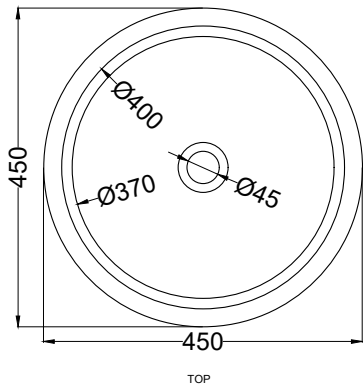

ATTENZIONE: Superfici, pesi e misure riportate possono presentare leggere differenze rispetto ai pezzi reali, in considerazione e accordo delle caratteristiche di tolleranza intrinseche del materiale ceramico e del suo processo produttivo. L'azienda si riserva di cambiare schede tecniche e caratteristiche di funzionamento degli articoli in ogni momento e senza necessità di preavviso.

ATTENTION: Surfaces, weights and dimensions can show some little differences compared to the real item, following typical intrinsic characteristics of ceramics material and production. The company reserves the right to change any technical specifications/ dimension and/or operating characteristics of the products at any time and without giving notice.