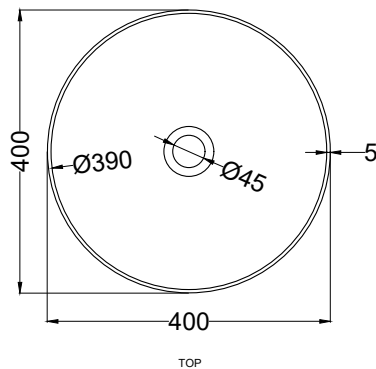

ATTENZIONE: Superfici, pesi e misure riportate possono presentare leggere differenze rispetto ai pezzi reali, in considerazione e accordo delle caratteristiche di tolleranza intrinseche del materiale ceramico e del suo processo produttivo. L'azienda si riserva di cambiare schede tecniche e caratteristiche di funzionamento degli articoli in ogni momento e senza necessità di preavviso.

ATTENTION: Surfaces, weights and dimensions can show some little differences compared to the real item, following typical intrinsic characteristics of ceramics material and production. The company reserves the right to change any technical specifications/ dimension and/or operating characteristics of the products at any time and without giving notice.