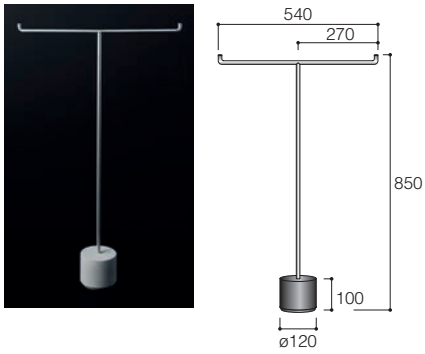

**A c c e s s o r i e s**

IKO - Design Kensaku Oshiro

Bathroom accessories in AISI 304 satin stainless steel rod, diameter 12 mm.  
Base in Serena stone.

IKO - Tall free-standing towel holder.

Stainless steel. . . . . **KIISV01**

IKO - Free-standing toilet roll holder.

Stainless steel. . . . . **KIIRT01**

IKO - Short free-standing towel holder.

Stainless steel. . . . . **KIISV02**