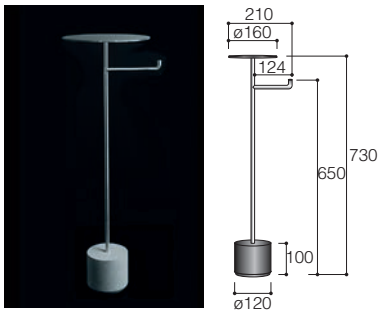

**A c c e s s o r i e s**

IKO - Design Kensaku Oshiro

Bathroom accessories in AISI 304 satin stainless steel rod, diameter 12 mm.  
Base in Serena stone.

IKO - Tall free-standing towel holder.

Stainless steel. . . . . **KIISV01**

IKO - Free-standing toilet roll holder.

Stainless steel. . . . . **KIIRT01**

IKO - Short free-standing towel holder.

Stainless steel. . . . . **KIISV02**