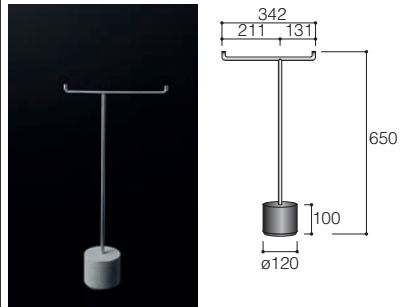

**A c c e s s o r i e s**

IKO - Design Kensaku Oshiro

Bathroom accessories in AISI 304 satin stainless steel rod, diameter 12 mm.  
Base in Serena stone.

IKO - Tall free-standing towel holder.

Stainless steel. . . . . **KIISV01**

IKO - Free-standing toilet roll holder.

Stainless steel. . . . . **KIIRT01**

IKO - Short free-standing towel holder.

Stainless steel. . . . . **KIISV02**