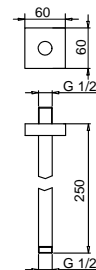

Art. 8040

Shower arm

- 25 cm long
- square backplate
- ceiling-mount
- 1/2" inlet

Chrome 86 02 8040
Matt Black 86 13 8040

Brushed Stainless Steel 86 93 8040