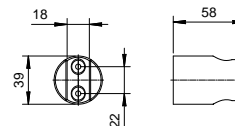

Chrome

90 02 9245

Handshower holder

Art. 9129**Fixed handshower holder**

- connection for flexible with conical nut

Chrome 90 02 9129
 Matt Black 90 13 9129
 Matt White 90 29 9129

Brushed Stainless Steel 90 93 9129**Art. 0992****Adjustable handshower holder**