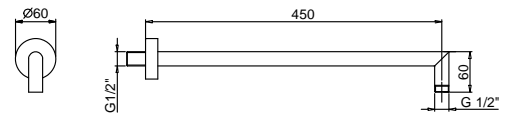

Art. 8011

Shower arm

- 45 cm long
- round backplate
- wall-mount
- 1/2" inlet

Chrome	86 02 8011
Matt Black	86 13 8011
Matt White	86 29 8011
Nickel PVD	86 95 8011
Matt Gun Metal PVD	86 P5 8011
Matt British Gold PVD	86 P6 8011
Matt Copper PVD	86 P9 8011
Deep Black PVD	86 S1 9231
Gold Plus	86 01 8011

Brushed Stainless Steel 86 93 8011