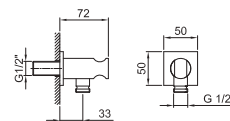

Brushed Stainless Steel 91 93 9446

Art. 7034

Water plug

- round backplate
- without shower holder

Chrome	91 02 7034
Matt Black	91 13 7034
Matt White	91 29 7034
Nickel PVD	91 95 7034
Matt Gun Metal PVD	91 P5 7034
Matt British Gold PVD	91 P6 7034
Matt Copper PVD	91 P9 7034
Deep Black PVD	91 S1 7034
Pure Brass PVD	91 Q7 7034
Raw Metal PVD	91 Q8 7034