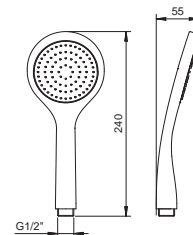

Art. 5943**Shower set**

- VENEZIA handshower
- water plug with showerholder
- round backplate
- brass hose 150 cm
- brass hose 140 cm in PVD options
- 1/2" inlet

Chrome	29 02 5943
Nickel PVD	29 95 5943
Matt Gun Metal PVD	29 P5 5943
Matt British Gold PVD	29 P6 5943
Matt Copper PVD	29 P9 5943
Gold Plus	29 01 5943

**Art. 5944****Shower set**

- FIT handshower
- water plug with showerholder
- round backplate
- brass hose 150 cm
- brass hose 140 cm in PVD options
- 1/2" inlet

Chrome	29 02 5944
Nickel PVD	29 95 5944
Matt Gun Metal PVD	29 P5 5944
Matt British Gold PVD	29 P6 5944
Matt Copper PVD	29 P9 5944
Gold Plus	29 01 5944

Brushed Stainless Steel 90 93 8783

**Art. 9418****Handshower**

- SOHO
- flow restrictor 9 l/min
- anti-lime scale system
- check valve

Chrome	90 02 9418
Matt Black	90 13 9418

**Art. 9849****Handshower**

- VENEZIA
- flow restrictor 9 l/min
- anti-lime scale system
- check valve

Chrome	90 02 9849
Nickel PVD	90 95 9849
Matt Gun Metal PVD	90 P5 9849
Matt British Gold PVD	90 P6 9849
Matt Copper PVD	90 P9 9849
Gold Plus	90 01 9849

Art. 8914**Handshower**

- DISCO
- Base material: ABS
- Ø 10 cm
- round lever
- flow restrictor 9 l/min
- anti-lime scale system
- check valve