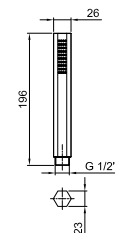

Art. 9849

Handshower

- VENEZIA
- flow restrictor 9 l/min
- anti-lime scale system
- check valve

Chrome	90 02 9849
Nickel PVD	90 95 9849
Matt Gun Metal PVD	90 P5 9849
Matt British Gold PVD	90 P6 9849
Matt Copper PVD	90 P9 9849
Gold Plus	90 01 9849