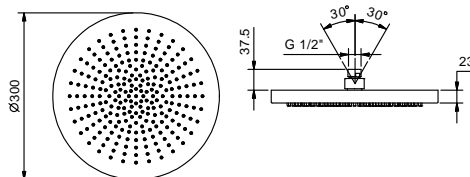

Art. K073

Multi-function showerhead

- ACQUAFIT
- Water functions:
  - 1st function: 240 anti - limestone nozzles water flow concentrated in the middle
- Ø 30 cm
- Base material: stainless steel
- check valve
- flow restrictor 14 l/min at 3 bar
- anti-lime scale system
- 1/2" inlet

NOTE: conditions necessary for the correct functioning:Min. Flow Rate: 12 l/min

Brilliant Stainless Steel	79 38 K073
Matt Black	79 13 K073
Matt White	79 29 K073
Nickel PVD	79 95 K073
Matt Gun Metal PVD	79 P5 K073
Matt British Gold PVD	79 P6 K073
Matt Copper PVD	79 P9 K073
Deep Black PVD	79 S1 K073
Gold Plus	79 01 K073

Brushed Stainless Steel 79 93 K073