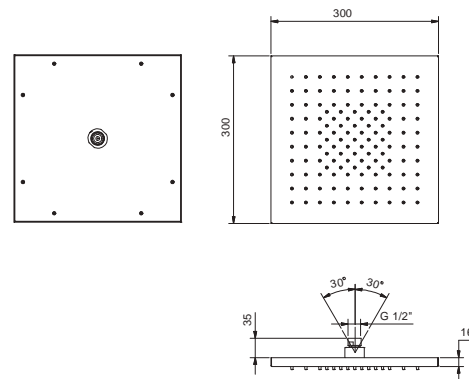

Art. K053

Multi-function showerhead

- ACQUAFIT
- Water functions:
- 1st function: 125 anti - limestone nozzles water flow concentrated in the middle
- 30x30 cm
- Base material: stainless steel
- check valve
- flow restrictor 12 l/min at 3 bar

**NOTE: conditions necessary for the correct functioning:
Min. Flow Rate: 9 l/min**

- Brilliant Stainless Steel 79 38 K053
- Matt Black 79 13 K053
- Matt White 79 29 K053
- Matt Gun Metal PVD 79 P5 K053
- Matt British Gold PVD 79 P6 K053
- Matt Copper PVD 79 P9 K053
- Deep Black PVD 79 S1 K053
- Gold Plus 79 01 K053

Brushed Stainless Steel 79 93 K053