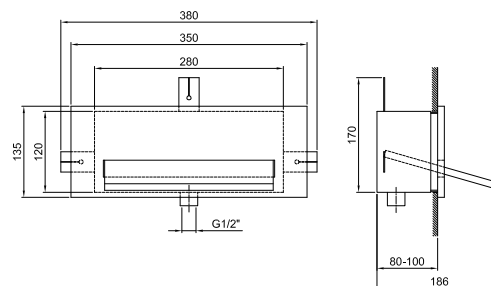

External piece

Chrome	82 02 6701B
Matt Black	82 13 6701B
Matt Gun Metal PVD	82 P5 6701B

Brushed Stainless Steel 82 93 6701B