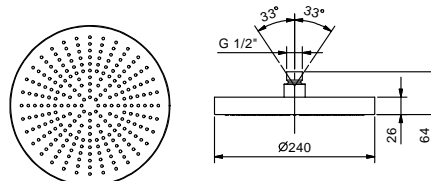

Art. 8083

Rain showerhead

- Ø 24 cm
- Base material: stainless steel
- flow restrictor 12 l/min at 3 bar
- anti-lime scale system
- 1/2" inlet
- check valve

**NOTE: conditions necessary for the correct functioning:
Min. Flow Rate: 10 l/min**

Chrome	86 02 8083
Matt Black	86 13 8083
Matt White	86 29 8083
Nickel PVD	86 95 8083
Matt Gun Metal PVD	86 P5 8083
Matt British Gold PVD	86 P6 8083
Matt Copper PVD	86 P9 8083
Deep Black PVD	86 S1 8113
Pure Brass PVD	86 Q7 8083
Raw Metal PVD	86 Q8 8083
Gold Plus	86 01 8083

Brushed Stainless Steel 86 93 8083