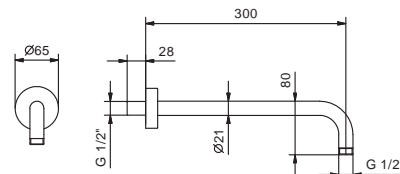

Art. 8027

Shower arm

- 30 cm long
- round backplate
- wall-mount
- 1/2" inlet

Chrome	86 02 8027
Matt Black	86 13 8027
Matt White	86 29 8027
Nickel PVD	86 95 8027
Matt Gun Metal PVD	86 P5 8027
Matt British Gold PVD	86 P6 8027
Matt Copper PVD	86 P9 8027
Deep Black PVD	86 S1 8027
Pure Brass PVD	86 Q7 8027
Raw Metal PVD	86 Q8 8027
Gold Plus	86 01 8027
Red - Chrome	86 06 802702

Brushed Stainless Steel 86 93 8027

OPTIONAL Built-in part for plasterboard

Art. W046 91 00 W046

Art. 8028

Shower arm

- 45 cm long
- round backplate
- wall-mount
- 1/2" inlet

Chrome	86 02 8028
Matt Black	86 13 8028
Matt White	86 29 8028
Nickel PVD	86 95 8028
Matt Gun Metal PVD	86 P5 8028
Matt British Gold PVD	86 P6 8028
Matt Copper PVD	86 P9 8028
Deep Black PVD	86 S1 8028
Pure Brass PVD	86 Q7 8028
Raw Metal PVD	86 Q8 8028
Gold Plus	86 01 8028
Red - Chrome	86 06 802802

Brushed Stainless Steel 86 93 8028