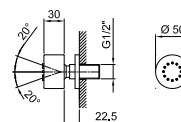

Art. 9248

Lateral body spray

- Base material: brass
- adjustable
- anti-lime scale system
- 1/2" inlet

Chrome	86 02 9248
Matt Black	86 13 9248
Matt White	86 29 9248
Nickel PVD	86 95 9248
Matt Gun Metal PVD	86 P5 9248
Matt British Gold PVD	86 P6 9248
Matt Copper PVD	86 P9 9248
Deep Black PVD	86 S1 9248
Gold Plus	86 01 9248