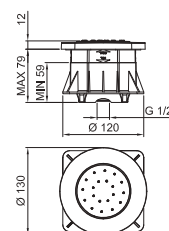

Art. 8055

Lateral body spray

- adjustable
- Base material: ABS
- anti-lime scale system
- 1/2" inlet
- built-in part included

Chrome	86 02 8055