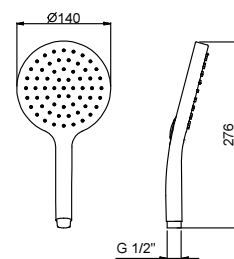

Chrome

90 02 8914

Art. 9678**Handshower**

- DISCO
- Base material: ABS
- Ø 10 cm
- square lever
- flow restrictor 12 l/min
- anti-lime scale system
- check valve

Chrome

90 02 9678

Art. 8929**Handshower**

- DISCO
- Base material: ABS
- Ø 14 cm
- 3 jets: 47 rain nozzles, 8 AIR POWER rain nozzles, 4 massage nozzles
- flow restrictor 12 l/min
- anti-lime scale system
- check valve

Chrome
Matt Black90 02 8929
90 13 8929**Art. 9890****Handshower**

- DISCO
- Base material: ABS
- Ø 14 cm
- 2 jets: 72 rain nozzles, 4 massage nozzles
- flow restrictor 12 l/min
- anti-lime scale system
- check valve