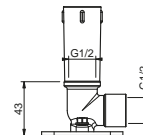

OPTIONAL Built-in part for plasterboard

Art. W046 91 00 W046