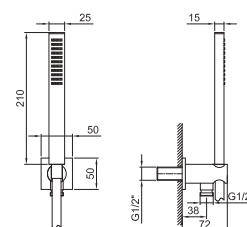

Brushed Stainless Steel 86 93 8093

Art. 8116

Shower set

- FIT handshower
- water plug with showerholder
- square backplate
- 150 cm PVC flexible
- 1/2" inlet

Chrome 86 02 8116
 Matt Black 86 13 8116
 Matt White 86 29 8116

Brushed Stainless Steel 86 93 8116

Art. 8021

Shower set

- SOHO handshower
- water plug with showerholder
- square backplate
- 150 cm PVC flexible
- 1/2" inlet

Chrome 86 02 8021
 Matt Black 86 13 8021

Art. 8068

Shower set

- FIT handshower
- water plug with showerholder
- square backplate
- 150 cm PVC flexible
- 1/2" inlet

Chrome 86 02 8068

Brushed Stainless Steel 86 93 8068

Art. R043

Shower set

- ICONA handshower
- water plug with showerholder
- round backplate
- 150 cm PVC flexible
- 1/2" inlet