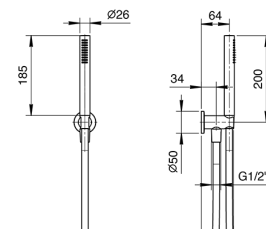

Art. 8093

Shower set

- FIT handshower
- water plug with showerholder
- round backplate
- 150 cm PVC flexible
- 1/2" inlet

Chrome	86 02 8093
Matt Black	86 13 8093
Matt White	86 29 8093
Matt Gun Metal PVD	86 P5 8093
Matt British Gold PVD	86 P6 8093
Deep Black PVD	86 S1 8093
Pure Brass PVD	86 Q7 8093
Raw Metal PVD	86 Q8 8093

Brushed Stainless Steel 86 93 8093