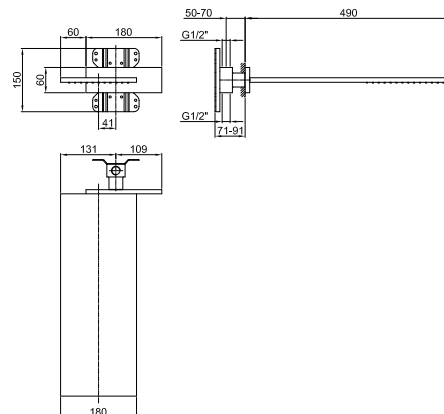

Built-in piece

86 00 8036A

TOTAL PRICE

- Chrome
- Nickel PVD
- Matt Gun Metal PVD
- Matt British Gold PVD
- Matt Copper PVD
- Gold Plus

Brushed Stainless Steel

Art. 8036A

Waterfall showerhead

- Base material: brass
- Base material: stainless steel
- wall-mount
- flow restrictor 17 l/min at 3 bar
- 1/2" inlet
- minimum flow rate 12 l/min