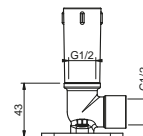

OPTIONAL Built-in part for plasterboard

Art. W046 91 00 W046