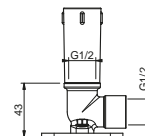

OPTIONAL Built-in part for plasterboard

Art. W046 91 00 W046