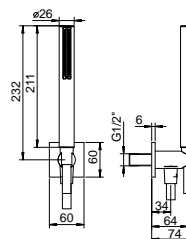

Chrome	86 02 8051
Matt Black	86 13 8051
Matt White	86 29 8051

Art. 8105

Shower set

- SUN handshower
- water plug with showerholder
- square backplate
- 150 cm PVC flexible
- 1/2" inlet

Chrome	86 02 8105
Matt Black	86 13 8105
Matt White	86 29 8105