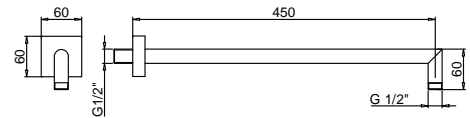

OPTIONAL Built-in part for plasterboard

Art. W046 91 00 W046

Art. 8081

Shower arm

- 40 cm long
- rectangular backplate
- 1/2" inlet
- wall-mount

Chrome 86 02 8081

Brushed Stainless Steel 86 93 8081