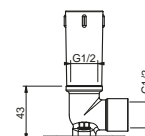

OPTIONAL Built-in part for plasterboard

Art. W046 91 00 W046