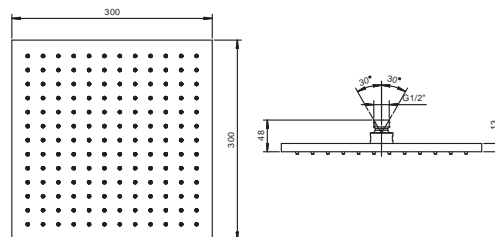

Art. 8104

Rain showerhead

- 30x30 cm
- Base material: ABS
- flow restrictor 12 l/min at 3 bar
- anti-lime scale system
- 1/2" inlet
- check valve

**NOTE: conditions necessary for the correct functioning:
Min. Flow Rate: 10 l/min**

- Chrome 86 02 8104