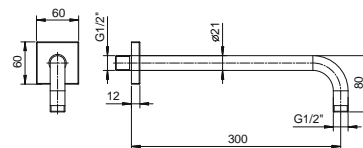

Art. 8107

Shower arm

- 30 cm long
- square backplate
- wall-mount
- 1/2" inlet

Chrome 86 02 8107
Matt Black 86 13 8107
Matt White 86 29 8107

Brushed Stainless Steel 86 93 8107

OPTIONAL Built-in part for plasterboard

Art. W046 91 00 W046

Art. 8108

Shower arm

- 45 cm long
- square backplate
- wall-mount
- 1/2" inlet

Chrome 86 02 8108
Matt Black 86 13 8108
Matt White 86 29 8108

Brushed Stainless Steel 86 93 8108