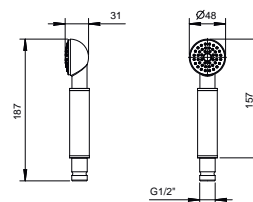

Art. 8711

Handshower

- I BALOCCHI
- anti-lime scale system
- check valve
- flow restrictor 9 l/min

Chrome	90 02 8711
Matt Black	90 13 8711
Matt White	90 29 8711
Red - Chrome	90 06 871102