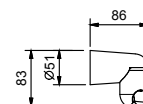

Art. 9245

Flexible

- Base material: brass
- 200 cm
- 1/2" conical nut x 3/8F

Chrome

90 02 9245

Handshower holder

Art. 9129

Fixed handshower holder

- connection for flexible with conical nut

Chrome 90 02 9129
Matt Black 90 13 9129
Matt White 90 29 9129

Brushed Stainless Steel 90 93 9129

Art. 0992

Adjustable handshower holder

- connection for flexible with conical nut

Chrome

90 02 0992