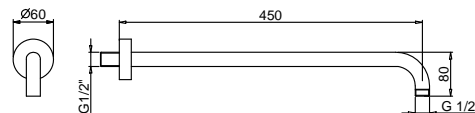

OPTIONAL Built-in part for plasterboard

Art. W046 91 00 W046