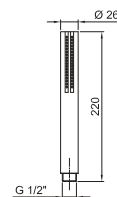

Art. 9673

Handshower

- SUN
- Base material: ABS
- flow restrictor 9 l/min
- anti-lime scale system
- check valve

Chrome	90 02 9673
Matt Black	90 13 9673
Matt White	90 29 9673