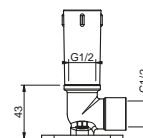

OPTIONAL Built-in part for plasterboard

Art. W046 91 00 W046