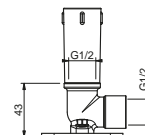

OPTIONAL Built-in part for plasterboard

Art. W046 91 00 W046