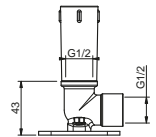

OPTIONAL Built-in part for plasterboard

Art. W046 91 00 W046