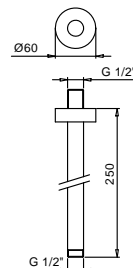

SHOWERHEADS, SHOWER SETS, SHOWER-RAILS

Art. 9236

Shower arm

- 25 cm long
- round backplate
- ceiling-mount
- 1/2" inlet

Chrome	86 02 9236
Matt Black	86 13 9236
Matt White	86 29 9236
Nickel PVD	86 95 9236
Matt Gun Metal PVD	86 P5 9236
Matt British Gold PVD	86 P6 9236
Matt Copper PVD	86 P9 9236
Deep Black PVD	86 S1 9236
Pure Brass PVD	86 Q7 9236
Raw Metal PVD	86 Q8 9236
Gold Plus	86 01 9236
Red - Chrome	86 06 923602

Brushed Stainless Steel 86 93 9236