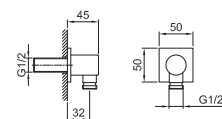

Brushed Stainless Steel 91 93 9417