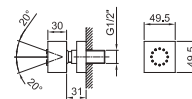

Art. 8024

Lateral body spray

- Base material: brass
- adjustable
- anti-lime scale system
- 1/2" inlet

Chrome	86 02 8024
Matt Black	86 13 8024