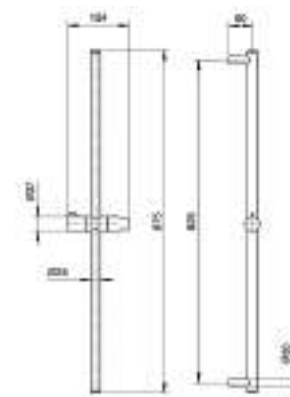

Art. 8096

Shower rail

- without water plug
- without handshower
- without flexible
- adjustable slider

Chrome

86 02 8096