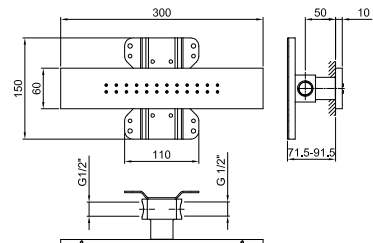

Lateral body spray

- Base material: brass
- Base material: stainless steel
- flow restrictor 5 l/min at 3 bar
- not adjustable
- anti-lime scale system
- 1/2" inlet

Art. 8034B

External piece

Chrome 86 02 8034B
Matt Gun Metal PVD 86 P5 8034B

Brushed Stainless Steel 86 93 8034B

Art. 8034A

Built-in piece

86 00 8034A

TOTAL PRICE

Chrome
Matt Gun Metal PVD

Brushed Stainless Steel