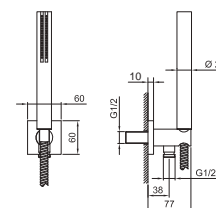

Art. 8052

Shower set

- SUN handshower
- water plug with showerholder
- square backplate
- 150 cm PVC flexible
- 1/2" inlet

NOTE: FIT handshower in PVD and 93 finishes

Chrome	86 02 8052
Matt Gun Metal PVD	86 P5 8052

Brushed Stainless Steel 86 93 8052