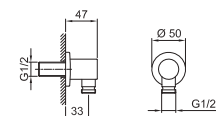

Brushed Stainless Steel 91 93 7034

Art. 9417

Water plug

- square backplate
- without shower holder

Chrome	91 02 9417
Matt Black	91 13 9417
Matt White	91 29 9417