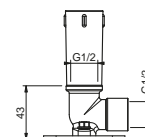

OPTIONAL Built-in part for plasterboard

Art. W046 91 00 W046