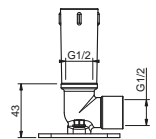

OPTIONAL Built-in part for plasterboard

Art. W046 91 00 W046