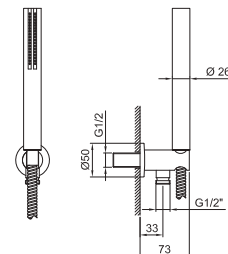

Art. 8051

Shower set

- SUN handshower
- water plug with showerholder
- round backplate
- 150 cm PVC flexible
- 1/2" inlet

Chrome	86 02 8051
Matt Black	86 13 8051
Matt White	86 29 8051