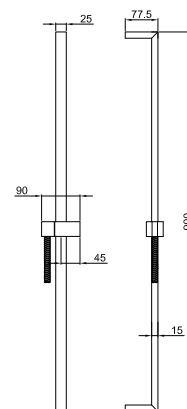

**Art. 5944****Shower set**

- FIT handshower
- water plug with showerholder
- round backplate
- brass hose 150 cm
- brass hose 140 cm in PVD options
- 1/2" inlet

Chrome	29 02 5944
Nickel PVD	29 95 5944
Matt Gun Metal PVD	29 P5 5944
Matt British Gold PVD	29 P6 5944
Matt Copper PVD	29 P9 5944
Gold Plus	29 01 5944

Chrome

90 02 8914

Art. 9678**Handshower**

- DISCO
- Base material: ABS
- Ø 10 cm
- square lever
- flow restrictor 12 l/min
- anti-lime scale system
- check valve

Chrome

90 02 9678

Art. 8929**Handshower**

- DISCO
- Base material: ABS
- Ø 14 cm
- 3 jets: 47 rain nozzles, 8 AIR POWER rain nozzles, 4 massage nozzles
- flow restrictor 12 l/min
- anti-lime scale system
- check valve

Shower rail

- without water plug
- without handshower
- 150 cm PVC flexible
- adjustable slider

Chrome

86 02 8016

Brushed Stainless Steel 86 93 8016

Art. 8096

Shower rail

- without water plug
- without handshower
- without flexible
- adjustable slider

Chrome

86 02 8096

Art. 9247

Shower rail

- 150 cm PVC flexible
- adjustable slider
- without water plug
- without handshower

Chrome

86 02 9247

Matt Black