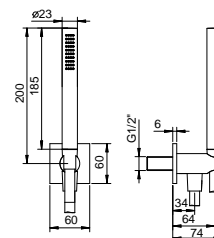

Art. 8116

Shower set

- FIT handshower
- water plug with showerholder
- square backplate
- 150 cm PVC flexible
- 1/2" inlet

Chrome 86 02 8116
Matt Black 86 13 8116
Matt White 86 29 8116

Brushed Stainless Steel 86 93 8116