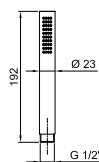

Art. 8783

Handshower

- FIT
- Base material: brass
- Base material: stainless steel
- flow restrictor 9 l/min
- anti-lime scale system
- check valve

Chrome	90 02 8783
Matt Black	90 13 8783
Matt White	90 29 8783
Nickel PVD	90 95 8783
Matt Gun Metal PVD	90 P5 8783
Matt British Gold PVD	90 P6 8783
Matt Copper PVD	90 P9 8783
Deep Black PVD	90 S1 8783
Pure Brass PVD	90 Q7 8783
Raw Metal PVD	90 Q8 8783
Gold Plus	90 01 8783
Red	90 06 8783

Brushed Stainless Steel 90 93 8783