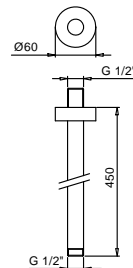

Art. 9237

Shower arm

- 45 cm long
- round backplate
- ceiling-mount
- 1/2" inlet

Chrome	86 02 9237
Matt Black	86 13 9237
Matt White	86 29 9237
Nickel PVD	86 95 9237
Matt Gun Metal PVD	86 P5 9237
Matt British Gold PVD	86 P6 9237
Matt Copper PVD	86 P9 9237
Deep Black PVD	86 S1 9237
Pure Brass PVD	86 Q7 9237
Raw Metal PVD	86 Q8 9237
Gold Plus	86 01 9237
Red - Chrome	86 06 923702

Brushed Stainless Steel 86 93 9237