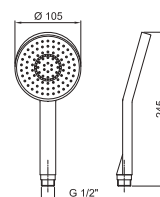

Art. 5943**Shower set**

- VENEZIA handshower
- water plug with showerholder
- round backplate
- brass hose 150 cm
- brass hose 140 cm in PVD options
- 1/2" inlet

Chrome	29 02 5943
Nickel PVD	29 95 5943
Matt Gun Metal PVD	29 P5 5943
Matt British Gold PVD	29 P6 5943
Matt Copper PVD	29 P9 5943
Gold Plus	29 01 5943

**Art. 5944****Shower set**

- FIT handshower
- water plug with showerholder
- round backplate
- brass hose 150 cm
- brass hose 140 cm in PVD options
- 1/2" inlet

Chrome	29 02 5944
Nickel PVD	29 95 5944
Matt Gun Metal PVD	29 P5 5944
Matt British Gold PVD	29 P6 5944
Matt Copper PVD	29 P9 5944
Gold Plus	29 01 5944

Chrome	90 02 9849
Nickel PVD	90 95 9849
Matt Gun Metal PVD	90 P5 9849
Matt British Gold PVD	90 P6 9849
Matt Copper PVD	90 P9 9849
Gold Plus	90 01 9849

Art. 8914**Handshower**

- DISCO
- Base material: ABS
- Ø 10 cm
- round lever
- flow restrictor 9 l/min
- anti-lime scale system
- check valve

Chrome

90 02 8914

Art. 9678**Handshower**

- DISCO
- Base material: ABS
- Ø 10 cm
- square lever
- flow restrictor 12 l/min
- anti-lime scale system
- check valve

Chrome

90 02 9678

Art. 8929**Handshower**

- DISCO
- Base material: ABS
- Ø 14 cm
- 3 jets: 47 rain nozzles, 8 AIR POWER rain nozzles, 4 massage nozzles
- flow restrictor 12 l/min
- anti-lime scale system
- check valve