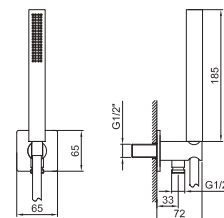

Brushed Stainless Steel 86 93 8093

Art. 8116

Shower set

- FIT handshower
- water plug with showerholder
- square backplate
- 150 cm PVC flexible
- 1/2" inlet

Chrome 86 02 8116
 Matt Black 86 13 8116
 Matt White 86 29 8116

Brushed Stainless Steel 86 93 8116

Art. 8021

Shower set

- SOHO handshower
- water plug with showerholder
- square backplate
- 150 cm PVC flexible
- 1/2" inlet

Chrome 86 02 8021
 Matt Black 86 13 8021

Art. 8068

Shower set

- FIT handshower
- water plug with showerholder
- square backplate
- 150 cm PVC flexible
- 1/2" inlet

Chrome 86 02 8068

Brushed Stainless Steel 86 93 8068

Art. R043

Shower set

- ICONA handshower
- water plug with showerholder
- round backplate
- 150 cm PVC flexible
- 1/2" inlet