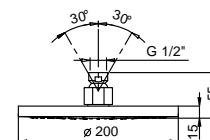

Art. 9230

Rain showerhead

- Ø 20 cm
- Base material: brass
- flow restrictor 12 l/min at 3 bar
- anti-lime scale system
- 1/2" inlet
- check valve

**NOTE: conditions necessary for the correct functioning:
Min. Flow Rate: 10 l/min**

Chrome 86 02 9230
Matt Black 86 13 9230
Matt White 86 29 9230
Red 86 06 9230

Art. 8113

Rain showerhead

- ICONA
- Base material: brass
- Ø 20 cm
- flow restrictor 12 l/min at 3 bar
- anti-lime scale system
- 1/2" inlet
- check valve

**NOTE: conditions necessary for the correct functioning:
Min. Flow Rate: 10 l/min**