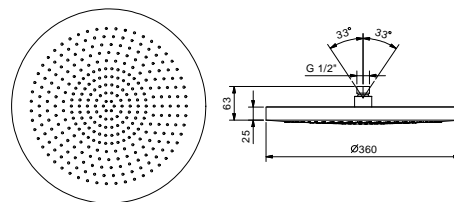

SHOWERHEADS, SHOWER SETS, SHOWER-RAILS

Art. 8084

Rain showerhead

- Ø 36 cm
- Base material: stainless steel
- anti-lime scale system
- 1/2" inlet
- check valve

**NOTE: conditions necessary for the correct functioning:
Minimum Flow Rate: 15 l/m**

- Chrome 86 02 8084
- **Brushed Stainless Steel 86 93 8084**