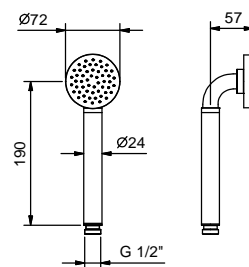

Art. 8938

Handshower

- ICONA
- flow restrictor 9 l/min
- anti-lime scale system
- check valve

Chrome	90 02 8938
Matt Black	90 13 8938
Nickel PVD	90 95 8938
Matt Gun Metal PVD	90 P5 8938
Matt British Gold PVD	90 P6 8938
Matt Copper PVD	90 P9 8938
Deep Black PVD	90 S1 8938
Pure Brass PVD	90 Q7 8938
Raw Metal PVD	90 Q8 8938