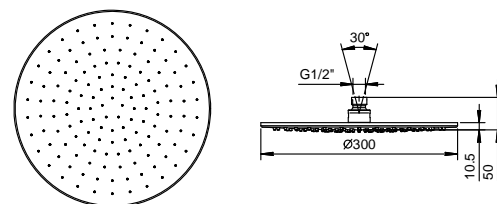

Art. 8094

Rain showerhead

- Ø 30 cm
- Base material: ABS
- flow restrictor 12 l/min at 3 bar
- anti-lime scale system
- 1/2" inlet
- check valve

**NOTE: conditions necessary for the correct functioning:
Min. Flow Rate: 10 l/min**

Chrome	86 02 8094