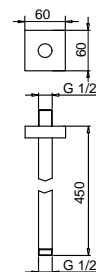

Art. 8041

Shower arm

- 45 cm long
- square backplate
- ceiling-mount
- 1/2" inlet

Chrome 86 02 8041
Matt Black 86 13 8041

Brushed Stainless Steel 86 93 8041