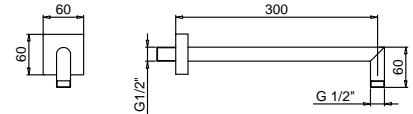

Art. 8038

Shower arm

- 30 cm long
- square backplate
- wall-mount
- 1/2" inlet

Chrome 86 02 8038
Matt Black 86 13 8038
Matt White 86 29 8038

Brushed Stainless Steel 86 93 8038