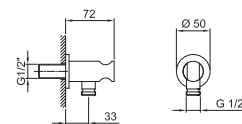

Art. 9323

Water plug

- round backplate
- fixed handshower holder
- connection for flexible with conical nut

Chrome	91 02 9323
Matt Black	91 13 9323
Matt White	91 29 9323
Nickel PVD	91 95 9323
Matt Gun Metal PVD	91 P5 9323
Matt British Gold PVD	91 P6 9323
Matt Copper PVD	91 P9 9323
Deep Black PVD	91 S1 9323
Pure Brass PVD	91 Q7 9323
Raw Metal PVD	91 Q8 9323

Brushed Stainless Steel 91 93 9323

Art. 9446

Water plug

- square backplate
- fixed handshower holder
- connection for flexible with conical nut

Chrome	91 02 9446
Matt Black	91 13 9446
Nickel PVD	91 95 9446
Matt Gun Metal PVD	91 P5 9446
Matt British Gold PVD	91 P6 9446
Matt Copper PVD	91 P9 9446