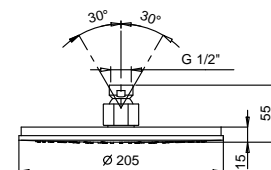

Chrome 86 02 8113
Matt Black 86 13 8113
Nickel PVD 86 95 8113
Matt Gun Metal PVD 86 P5 8113
Matt British Gold PVD 86 P6 8113
Matt Copper PVD 86 P9 8113
Deep Black PVD 86 S1 8113
Pure Brass PVD 86 Q7 8113
Raw Metal PVD 86 Q8 8113