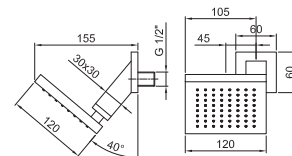

SHOWERHEADS, SHOWER SETS, SHOWER-RAILS

Art. 8087

Rain showerhead

- Base material: stainless steel
- adjustable
- anti-lime scale system
- 1/2" inlet
- check valve

**NOTE: conditions necessary for the correct functioning:
Min. Flow Rate: 10 l/min**