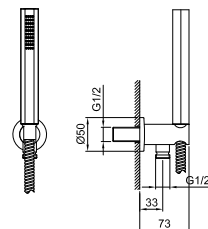

Shower set

- FIT handshower
- water plug with showerholder
- square backplate
- 150 cm PVC flexible
- 1/2" inlet

Chrome 86 02 8068

Brushed Stainless Steel 86 93 8068

Art. R043

Shower set

- ICONA handshower
- water plug with showerholder
- round backplate
- 150 cm PVC flexible
- 1/2" inlet

Art. 5943**Shower set**

- VENEZIA handshower
- water plug with showerholder
- round backplate
- brass hose 150 cm
- brass hose 140 cm in PVD options
- 1/2" inlet

Chrome	29 02 5943
Nickel PVD	29 95 5943
Matt Gun Metal PVD	29 P5 5943
Matt British Gold PVD	29 P6 5943
Matt Copper PVD	29 P9 5943
Gold Plus	29 01 5943

**Art. 5944****Shower set**

- FIT handshower
- water plug with showerholder
- round backplate
- brass hose 150 cm
- brass hose 140 cm in PVD options
- 1/2" inlet

Chrome	29 02 5944
Nickel PVD	29 95 5944
Matt Gun Metal PVD	29 P5 5944
Matt British Gold PVD	29 P6 5944
Matt Copper PVD	29 P9 5944
Gold Plus	29 01 5944