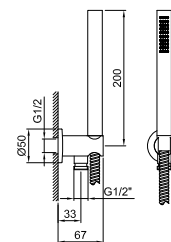

Shower set

- FIT handshower
- water plug with showerholder
- square backplate
- 150 cm PVC flexible
- 1/2" inlet

Chrome 86 02 8068

Brushed Stainless Steel 86 93 8068

Art. R043

Shower set

- ICONA handshower
- water plug with showerholder
- round backplate
- 150 cm PVC flexible
- 1/2" inlet

Art. 5943**Shower set**

- VENEZIA handshower
- water plug with showerholder
- round backplate
- brass hose 150 cm
- brass hose 140 cm in PVD options
- 1/2" inlet

Chrome	29 02 5943
Nickel PVD	29 95 5943
Matt Gun Metal PVD	29 P5 5943
Matt British Gold PVD	29 P6 5943
Matt Copper PVD	29 P9 5943
Gold Plus	29 01 5943

**Art. 5944****Shower set**

- FIT handshower
- water plug with showerholder
- round backplate
- brass hose 150 cm
- brass hose 140 cm in PVD options
- 1/2" inlet

Chrome	29 02 5944
Nickel PVD	29 95 5944
Matt Gun Metal PVD	29 P5 5944
Matt British Gold PVD	29 P6 5944
Matt Copper PVD	29 P9 5944
Gold Plus	29 01 5944