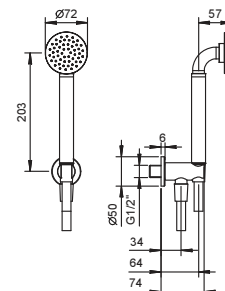

Brushed Stainless Steel 86 93 8093

Art. 8116

Shower set

- FIT handshower
- water plug with showerholder
- square backplate
- 150 cm PVC flexible
- 1/2" inlet

Chrome 86 02 8116
 Matt Black 86 13 8116
 Matt White 86 29 8116

Brushed Stainless Steel 86 93 8116

Art. 8021

Shower set

- SOHO handshower
- water plug with showerholder
- square backplate
- 150 cm PVC flexible
- 1/2" inlet

Chrome 86 02 8021
 Matt Black 86 13 8021

Art. 8068

Shower set

- FIT handshower
- water plug with showerholder
- square backplate
- 150 cm PVC flexible
- 1/2" inlet

Chrome 86 02 8068

Brushed Stainless Steel 86 93 8068

Art. R043

Shower set

- ICONA handshower
- water plug with showerholder
- round backplate
- 150 cm PVC flexible
- 1/2" inlet

Art. 5943**Shower set**

- VENEZIA handshower
- water plug with showerholder
- round backplate
- brass hose 150 cm
- brass hose 140 cm in PVD options
- 1/2" inlet

Chrome	29 02 5943
Nickel PVD	29 95 5943
Matt Gun Metal PVD	29 P5 5943
Matt British Gold PVD	29 P6 5943
Matt Copper PVD	29 P9 5943
Gold Plus	29 01 5943