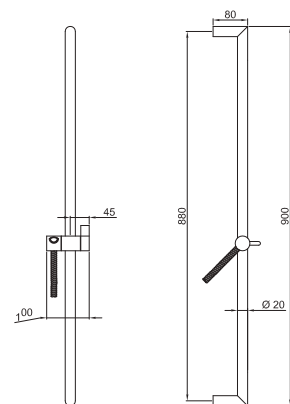

Art. 9247

Shower rail

- 150 cm PVC flexible
- adjustable slider
- without water plug
- without handshower

Chrome

86 02 9247

Matt Black

86 13 9247

Matt White

86 29 9247

Matt Gun Metal PVD

86 P5 9247

Matt British Gold PVD

86 P6 9247

Matt Copper PVD

86 P9 9247

Deep Black PVD

86 S1 9247

Brushed Stainless Steel 86 93 9247