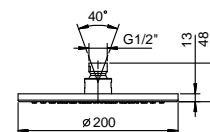

Art. 8095

Rain showerhead

- Ø 20 cm
- Base material: ABS
- flow restrictor 12 l/min at 3 bar
- anti-lime scale system
- 1/2" inlet
- check valve

**NOTE: conditions necessary for the correct functioning:
Min. Flow Rate: 10 l/min**