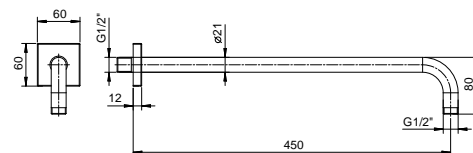

OPTIONAL Built-in part for plasterboard

Art. W046 91 00 W046