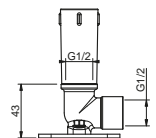

OPTIONAL Built-in part for plasterboard

Art. W046 91 00 W046