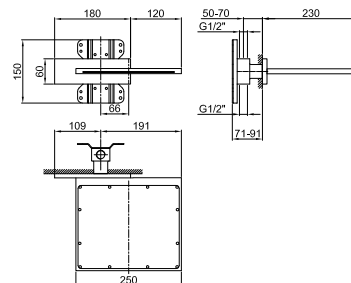

Waterfall showerhead

- Base material: brass
- Base material: stainless steel
- wall-mount
- flow restrictor 17 l/min at 3 bar
- 1/2" inlet
- minimum flow rate 12 l/min

NOTE: conditions necessary for the correct functioning: Min. Flow Rate: 12 l/min

Art. 8043B

External piece

Chrome	86 02 8043B
Matt Gun Metal PVD	86 P5 8043B
Matt British Gold PVD	86 P6 8043B
Matt Copper PVD	86 P9 8043B
Gold Plus	86 01 8043B

Brushed Stainless Steel 86 93 8043B