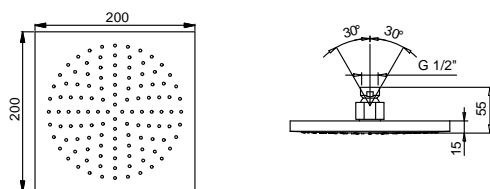

Art. 8008

Rain showerhead

- 20x20 cm
- Base material: brass
- flow restrictor 12 l/min at 3 bar
- anti-lime scale system
- 1/2" inlet
- check valve

**NOTE: conditions necessary for the correct functioning:
Min. Flow Rate: 10 l/min**

- Chrome 86 02 8008
- Matt Black 86 13 8008