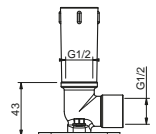

OPTIONAL Built-in part for plasterboard

Art. W046 91 00 W046

SHOWERHEADS, SHOWER SETS, SHOWER-RAILS

Art. 9236

Shower arm

- 25 cm long
- round backplate
- ceiling-mount
- 1/2" inlet

Chrome	86 02 9236
Matt Black	86 13 9236
Matt White	86 29 9236
Nickel PVD	86 95 9236
Matt Gun Metal PVD	86 P5 9236
Matt British Gold PVD	86 P6 9236
Matt Copper PVD	86 P9 9236
Deep Black PVD	86 S1 9236
Pure Brass PVD	86 Q7 9236
Raw Metal PVD	86 Q8 9236
Gold Plus	86 01 9236
Red - Chrome	86 06 923602