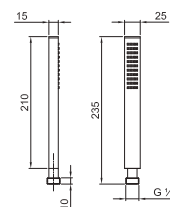

Art. 9418

Handshower

- SOHO
- flow restrictor 9 l/min
- anti-lime scale system
- check valve

Chrome	90 02 9418
Matt Black	90 13 9418