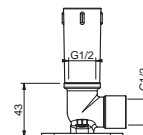

OPTIONAL Built-in part for plasterboard

Art. W046 91 00 W046