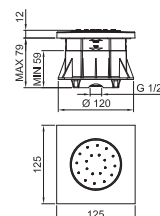

Art. 8056

Lateral body spray

- adjustable
- Base material: ABS
- anti-lime scale system
- 1/2" inlet
- built-in part included

Chrome	86 02 8056