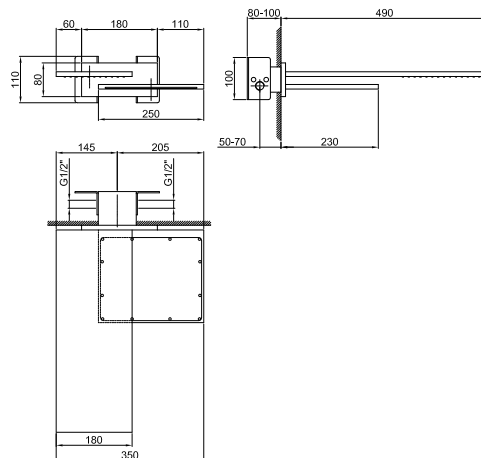

Double showerhead

- rain
- waterfall
- Base material: brass
- Base material: stainless steel
- wall-mount
- flow restrictor 17 l/min at 3 bar
- anti-lime scale system
- 1/2" inlet
- minimum flow rate 12 l/min

NOTE: conditions necessary for the correct functioning: Min. Flow Rate: 12 l/min

Art. 8035B

External piece

Chrome	86 02 8035B
Nickel PVD	86 95 8035B
Matt Gun Metal PVD	86 P5 8035B
Matt British Gold PVD	86 P6 8035B
Matt Copper PVD	86 P9 8035B
Gold Plus	86 01 8035B

Brushed Stainless Steel 86 93 8035B

Built-in piece

86 00 8035A

TOTAL PRICE

- Chrome
- Nickel PVD
- Matt Gun Metal PVD
- Matt British Gold PVD
- Matt Copper PVD
- Gold Plus

Brushed Stainless Steel