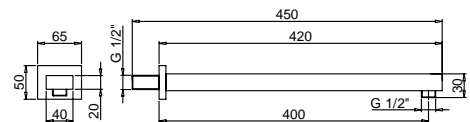

Brushed Stainless Steel 86 93 8039

OPTIONAL Built-in part for plasterboard

Art. W046 91 00 W046

Art. 8081

Shower arm

- 40 cm long
- rectangular backplate
- 1/2" inlet
- wall-mount

Chrome 86 02 8081

Brushed Stainless Steel 86 93 8081