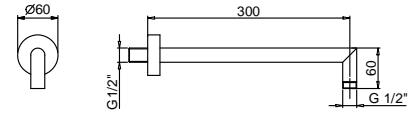

Art. 9231

Shower arm

- 30 cm long
- round backplate
- wall-mount
- 1/2" inlet

Chrome	86 02 9231
Matt Black	86 13 9231
Matt White	86 29 9231
Nickel PVD	86 95 9231
Matt Gun Metal PVD	86 P5 9231
Matt British Gold PVD	86 P6 9231
Matt Copper PVD	86 P9 9231
Deep Black PVD	86 S1 9231
Gold Plus	86 01 9231

Brushed Stainless Steel 86 93 9231