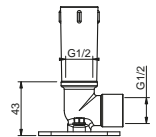

OPTIONAL Built-in part for plasterboard

Art. W046 91 00 W046