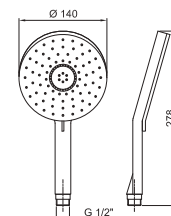

Art. 5943**Shower set**

- VENEZIA handshower
- water plug with showerholder
- round backplate
- brass hose 150 cm
- brass hose 140 cm in PVD options
- 1/2" inlet

Chrome	29 02 5943
Nickel PVD	29 95 5943
Matt Gun Metal PVD	29 P5 5943
Matt British Gold PVD	29 P6 5943
Matt Copper PVD	29 P9 5943
Gold Plus	29 01 5943

**Art. 5944****Shower set**

- FIT handshower
- water plug with showerholder
- round backplate
- brass hose 150 cm
- brass hose 140 cm in PVD options
- 1/2" inlet

Chrome	29 02 5944
Nickel PVD	29 95 5944
Matt Gun Metal PVD	29 P5 5944
Matt British Gold PVD	29 P6 5944
Matt Copper PVD	29 P9 5944
Gold Plus	29 01 5944

Chrome

90 02 8914

Art. 9678**Handshower**

- DISCO
- Base material: ABS
- Ø 10 cm
- square lever
- flow restrictor 12 l/min
- anti-lime scale system
- check valve

Chrome

90 02 9678

Art. 8929**Handshower**

- DISCO
- Base material: ABS
- Ø 14 cm
- 3 jets: 47 rain nozzles, 8 AIR POWER rain nozzles, 4 massage nozzles
- flow restrictor 12 l/min
- anti-lime scale system
- check valve

Chrome
Matt Black90 02 8929
90 13 8929**Art. 9890****Handshower**

- DISCO
- Base material: ABS
- Ø 14 cm
- 2 jets: 72 rain nozzles, 4 massage nozzles
- flow restrictor 12 l/min
- anti-lime scale system
- check valve