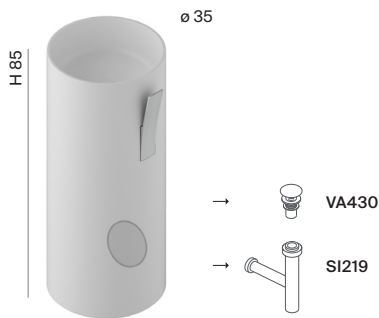

GIRO85 design Ludovica + Roberto Palomba

ES Lavabo freestanding a suelo en Solidsurface mate. Instalación del desagüe a pared. Válvula y sifón necesarios. Sin rebosadero. Con complemento toallero para lavabo realizado en latón acabado a elegir.

EN Matt Solidsurface freestanding round washbasin. With pre-made hole for the drain to be fitted to the wall. Siphon and waste not included. Without overflow. With brass towel holder with various finishes.

FR Lavabo sur pied Solidsurface mat. Écoulement mural. Bonde et siphon non inclus. Sans déversoir. Avec porteserviettes en laiton, finition à choisir.

IT Lavandino freestanding in Solidsurface. Con foratura posteriore per l'installazione dello scarico alla parete. Valvola e sifone necessari. Senza troppopieno. Con complemento portasciugamani per lavabo in ottone con finitura a scelta.

GE Freistehendes Waschbecken rund, Bodenmontage, aus Solidsurface matt. Mit rückseitiger Öffnung für Ablauf Wand. Ablaufventil und Siphon nicht inbegriffen. Ohne Überlauf. Mit Zubehör Handtuchhalter für Waschbecken, aus Metall, Oberflächenausführung nach Wunsch.

RU Круглая отдельностоящая напольная раковина из материала Solidsurface с матовой отделкой. С задним отверстием для установки водослива в стену. Требуются донный клапан и сифон. Без переливного отверстия. Раковина оснащена вешалкой для полотенец из латуни с отделкой на выбор заказчика.

Cod. Solidsurface

GR010

Cod. Cr NM/BM GrC/IC OC

GR020 Toallero / Towel holder

UHS04 Lacado UHS color a elegir / UHS colour coating. Colour to be chosen / Laqué UHS à choisir / Laccato UHS, colore a scelta / Oberflächenbeschichtung Lack Ultra-High-Solid- (UHS)System. Farbe nach Wahl / Цветное покрытие UHS. Цвет на выбор.

Net weight 27,8kg
Gross weight 30kg
Packing dimensions 88x38x38cm
Packing volume 0,127m3