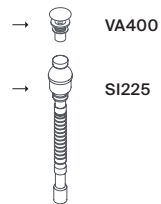

Cod. MC - Carrara
 MN - Marquina MP - Pietra Grey

GR015

Cod. Cr NM/BM GrC/IC OC

Toallero / Towel holder

GR020

Net weight 162,7kg
 Gross weight 171kg
 Packing dimensions 91x41x49cm
 Packing volume 0,183m³

GIRO85 design Ludovia + Roberto Palomba