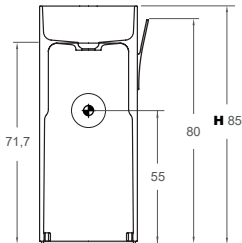

GIRO85 design Ludovica + Roberto Palomba

ES Lavabo freestanding a suelo en Solidsurface mate. Instalación del desagüe a pared. Válvula y sifón necesarios. Sin rebosadero. Con complemento toallero para lavabo realizado en latón acabado a elegir.

EN Matt Solidsurface freestanding round washbasin. With pre-made hole for the drain to be fitted to the wall. Siphon and waste not included. Without overflow. With brass towel holder with various finishes.

FR Lavabo sur pied Solidsurface mat. Écoulement mural. Bonde et siphon non inclus. Sans déversoir. Avec porteserviettes en laiton, finition à choisir.

IT Lavandino freestanding in Solidsurface. Con foratura posteriore per l'installazione dello scarico alla parete. Valvola e sifone necessari. Senza troppopieno. Con complemento portasciugamani per lavabo in ottone con finitura a scelta.

GE Freistehendes Waschbecken rund, Bodenmontage, aus Solidsurface matt. Mit rückseitiger Öffnung für Ablauf Wand. Ablaufventil und Siphon nicht inbegriffen. Ohne Überlauf. Mit Zubehör Handtuchhalter für Waschbecken, aus Metall, Oberflächenausführung nach Wunsch.

RU Круглая отдельностоящая напольная раковина из материала Solidsurface с матовой отделкой. С задним отверстием для установки водослива в стену. Требуются донный клапан и сифон. Без переливного отверстия. Раковина оснащена вешалкой для полотенец из латуни с отделкой на выбор заказчика.

Cod. Solidsurface

GR010

Cod. Cr NM/BM GrC/IC OC

GR020 Toallero / Towel holder

UHS04 Lacado UHS color a elegir / UHS colour coating. Colour to be chosen / Laqué UHS à choisir / Laccato UHS, colore a scelta / Oberflächenbeschichtung Lack Ultra-High-Solid- (UHS)System. Farbe nach Wahl / Цветное покрытие UHS. Цвет на выбор.

Net weight 27,8kg
Gross weight 30kg
Packing dimensions 88x38x38cm
Packing volume 0,127m3