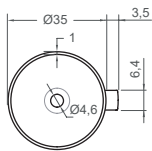

GIRO85 design Ludovica + Roberto Palomba

ES Lavabo freestanding a suelo en Solidsurface mate. Instalación del desagüe a pared. Válvula y sifón necesarios. Sin rebosadero. Con complemento toallero para lavabo realizado en latón acabado a elegir.

EN Matt Solidsurface freestanding round washbasin. With pre-made hole for the drain to be fitted to the wall. Siphon and waste not included. Without overflow. With brass towel holder with various finishes.

FR Lavabo sur pied Solidsurface mat. Écoulement mural. Bonde et siphon non inclus. Sans déversoir. Avec porteserviettes en laiton, finition à choisir.

IT Lavandino freestanding in Solidsurface. Con foratura posteriore per l'installazione dello scarico alla parete. Valvola e sifone necessari. Senza troppopieno. Con complemento portasciugamani per lavabo in ottone con finitura a scelta.

GE Freistehendes Waschbecken rund, Bodenmontage, aus Solidsurface matt. Mit rückseitiger Öffnung für Ablauf Wand. Ablaufventil und Siphon nicht inbegriffen. Ohne Überlauf. Mit Zubehör Handtuchhalter für Waschbecken, aus Metall, Oberflächenausführung nach Wunsch.

RU Круглая отдельностоящая напольная раковина из материала Solidsurface с матовой отделкой. С задним отверстием для установки водослива в стену. Требуются донный клапан и сифон. Без переливного отверстия. Раковина оснащена вешалкой для полотенец из латуни с отделкой на выбор заказчика.

Cod. Solidsurface

GR010

Cod. Cr NM/BM GrC/IC OC

GR020 Toallero / Towel holder

UHS04 Lacado UHS color a elegir / UHS colour coating. Colour to be chosen / Laqué UHS à choisir / Laccato UHS, colore a scelta / Oberflächenbeschichtung Lack Ultra-High-Solid- (UHS)System. Farbe nach Wahl / Цветное покрытие UHS. Цвет на выбор.

Net weight 27,8kg
Gross weight 30kg
Packing dimensions 88x38x38cm
Packing volume 0,127m3