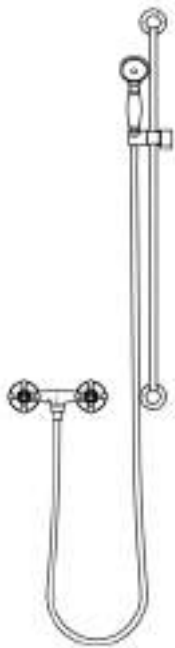

Shower set solution

Shower set solution

- polished chrome
- platinum matt
- platinum
- Durabrass
- brushed Durabrass
- Dark Brass matt
- Dark Bronze matt
- Dark Platinum matt

polished chrome **26 413 370-00**

polished chrome **28 002 970-00**

polished chrome **26 101 360-00**