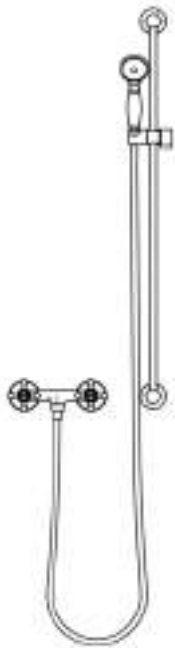

Shower set solution

- polished chrome
- platinum matt
- platinum
- Durabrass
- brushed Durabrass
- Dark Brass matt
- Dark Bronze matt
- Dark Platinum matt

polished chrome **26 413 360-00**

polished chrome **28 002 970-00**

polished chrome **26 101 360-00**

CL.1

IMO

Lissé

LULU

Madison

MEM

Meta

Symetrics

Tara.

VAIA

Shower

Concealed articles

Miscellaneous

Kitchen