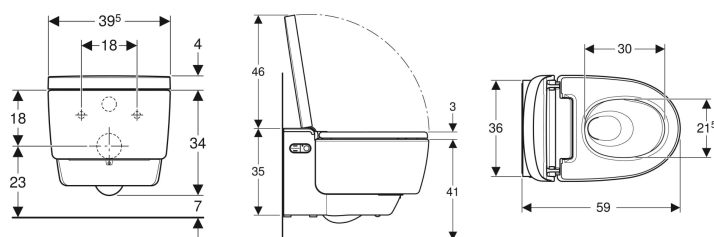

Geberit AquaClean Mera Comfort WC complete solution, wall-hung WC

Application purposes

- For convenient and odourless toilet use
- For gently cleaning the anal and vaginal areas with water

Characteristics

- Hybrid hot water system with continuous flow heater and storage water heater
- Anal shower with double-nozzle WhirlSpray shower technology
- Separate Lady shower nozzle in protected park position
- Adjustable shower water temperature
- Spray intensity can be set to five different levels
- Spray arm can be set to five different positions
- Adjustable oscillating spray (automatic forward and reverse motion of the spray arm)
- Automatic pre- and postrinsing of the spray nozzle with fresh water
- Descaling programme
- Rimless WC ceramic appliance featuring TurboFlush flush technology
- Washdown WC with special glaze KeraTect
- User detection
- Odour extraction with ceramic honey comb filter can be activated
- Odour extraction unit with run-on function
- Dryer can be activated
- Dryer air intensity can be set to 5 positions
- Dryer arm can be extended
- Adjustable dryer temperature
- WC seat ring with rapid heating function
- Adjustable temperature of the WC-seat heating
- WC seat ring and WC lid with soft-closing mechanism
- WC lid with SoftOpening

- Touchless opening and closing of the WC lid
- Activation of the orientation light when approaching
- Orientation light can be set in seven colours
- Functions and settings via remote control
- Four user profiles can be programmed
- Compatible with Geberit Home App
- Water supply connection on the left, hidden behind the WC ceramic
- Mains connection with flexible three-core sheathed cable, on the right side, hidden behind the WC ceramic
- External water supply connection on the left possible with accessories
- External mains connection with power outlet on the right possible
- Premounted sound insulation
- Approval in accordance with (DIN) EN 1717 / (DIN) EN 13077

Technical data

Protection degree	IPX4
Protection class	I
Nominal voltage	230 V AC
Mains frequency	50 Hz
Power consumption	2000 W
Power consumption standby	≤ 0.5 W
Flow pressure	0.5-10 bar
Operating temperature	5-40 °C
Water temperature, adjustment range	34-40 °C
Spray time	30-50 s
Maximum load WC seat	150 kg

Scope of delivery

- Water supply connection set for Sigma and Omega concealed cisterns 12 cm, installation height 112 cm
- Female socket for mains connection
- Spray shield
- Descaling agent, 125 ml
- Cleaning set
- Connection set for WC, ø 90 mm
- Remote control with wall-mounted case and battery CR2032
- Fastening material

Art. no.	Colour / surface
146.214.11.1	white alpine
146.214.21.1	bright chrome-plated

Accessories

- Wall-mounted control panel for Geberit AquaClean
- Interface module 12 V for Geberit AquaClean Mera/Sela
- Wall-mounted control panel, touchless, for Geberit AquaClean
- Interface module 4.1 V for Geberit AquaClean Mera / Sela