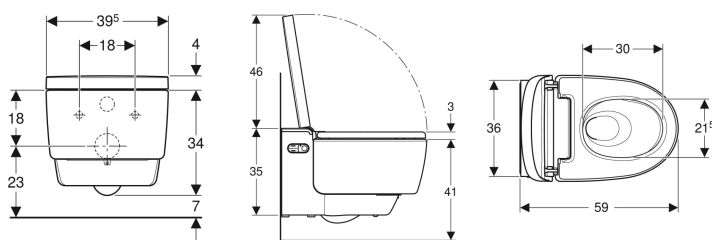

Geberit AquaClean Mera Classic WC complete solution, wall-hung WC

Application purposes

- For convenient and odourless toilet use
- For gently cleaning the anal and vaginal areas with water

Characteristics

- Hybrid hot water system with continuous flow heater and storage water heater
- Anal shower with double-nozzle WhirlSpray shower technology
- Separate Lady shower nozzle in protected park position
- Adjustable shower water temperature
- Spray intensity can be set to five different levels
- Spray arm can be set to five different positions
- Adjustable oscillating spray (automatic forward and reverse motion of the spray arm)
- Automatic pre- and postrinsing of the spray nozzle with fresh water
- Descaling programme
- Rimless WC ceramic appliance featuring TurboFlush flush technology
- Washdown WC with special glaze KeraTect
- User detection
- Odour extraction with ceramic honey comb filter can be activated
- Odour extraction unit with run-on function
- Dryer can be activated
- Dryer air intensity can be set to 5 positions
- Dryer arm can be extended
- Adjustable dryer temperature
- WC seat ring and WC lid with soft-closing mechanism
- WC lid with SoftOpening

- Functions and settings via remote control
- Four user profiles can be programmed
- Compatible with Geberit Home App
- Water supply connection on the left, hidden behind the WC ceramic
- Mains connection with flexible three-core sheathed cable, on the right side, hidden behind the WC ceramic
- External water supply connection on the left possible with accessories
- External mains connection with power outlet on the right possible
- Premounted sound insulation
- Approval in accordance with (DIN) EN 1717 / (DIN) EN 13077

Technical data

Protection degree	IPX4
Protection class	I
Nominal voltage	230 V AC
Mains frequency	50 Hz
Power consumption	2000 W
Power consumption standby	≤ 0.5 W
Flow pressure	0.5-10 bar
Operating temperature	5-40 °C
Water temperature, adjustment range	34-40 °C
Spray time	30-50 s
Maximum load WC seat	150 kg

Scope of delivery

- Water supply connection set for Sigma and Omega concealed cisterns 12 cm, installation height 112 cm
- Female socket for mains connection
- Spray shield
- Descaling agent, 125 ml
- Cleaning set
- Connection set for WC, $\varnothing$ 90 mm
- Remote control with wall-mounted case and battery CR2032
- Fastening material

Art. no.	Colour / surface
146.204.11.1	white alpine
146.204.21.1	bright chrome-plated

Accessories

- Interface module 12 V for Geberit AquaClean Mera/Sela
- Wall-mounted control panel for Geberit AquaClean
- Wall-mounted control panel, touchless, for Geberit AquaClean
- Interface module 4.1 V for Geberit AquaClean Mera / Sela

This product is supplied with the Geberit AquaClean descaling agent and the Geberit AquaClean cleaning agent. These consumables contain classified hazardous substances. Information, instructions and measures for handling hazardous substances safely can be found in the appendix or at www.geberit.com.