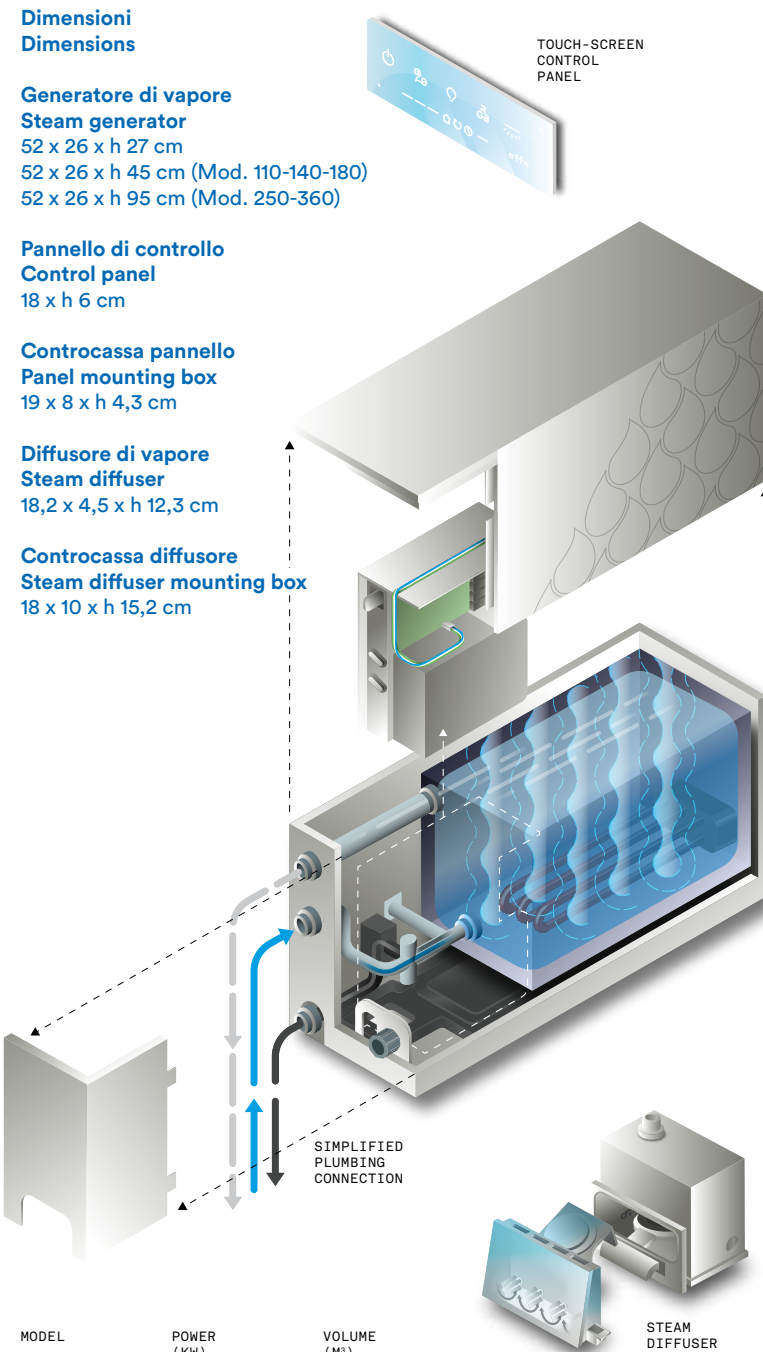

#### Caratteristiche diffusore di vapore

Alette orientabili per direzionare il vapore.  
Sistema di ricircolo dell'aria in cabina con ventilatore water resistant.  
Contenitore per essenze.  
Led luminoso all'uscita del vapore.  
Sonda di temperatura aggiuntiva.

#### Steam generator features

RWF Regulating water flow: can work on a wide range of water systems with different pressures.  
SWF Smart Water Filling: optimised management of boiler filling.  
SBC Smart Boiler Cleaning: dilution and intermediate rinsing processes not time controlled but based on real need.  
SEC Smart Energy Control: evenly spaced on/off periods for the heating elements.  
ODS Open Door Sensor.  
Touch-screen control panel with backlit icons and temperature gauge.

#### Steam diffuser features

Adjustable flaps to control the outgoing steam direction.  
Cubicle air-recirculation system built into the water-resistant fan.  
Essential oils container.  
Steam output Led light.  
Additional temperature probe inside the diffuser.

#### ECC - Effe Comfort Control

System that remotely controls the steam bath from your device, using the Effe ECC app. Available on iOS and Android.

MODEL	POWER (KW)	VOLUME (M <sup>3</sup> )
25	2,5	0 - 2,5
30	3,0	2,5 - 3,5
45	4,5	3,5 - 4,5
55	5,5	4,5 - 5,5
70	7,0	5,5 - 7,2
90	9,0	7,2 - 9,2
110	11,0	9,2 - 12,0
140	14,0	12,0 - 15,0
180	18,0	15,0 - 25,0
250	25,0	25,0 - 35,0
360	36,0	35,0 - 50,0