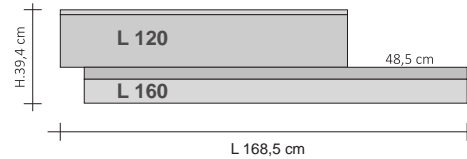

Product code **RFTODDI2#DX1201609010R12**

RFTODDI2#DX120160 Article code specified in the price table
9010 Colour/finish code specified in the Official TUBES COLOUR CHART
R12 Connector code
Rh offset

ADDITIONAL COLOUR CHARGES See the official TUBES colour chart

The additional colour charges are calculated base on Standard White cat. C0
RAL Not in the chart +30% subject to feasibility request
As per sample as per quote subject to feasibility request
RAL not in the chart +30% subject to feasibility request
Per sample Request feasibility and quote.
The GRCR Grey Chrome finish is NOT available for the RIFT model

Version offset to the Right