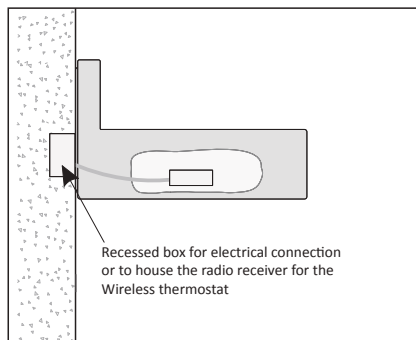

Connection to the electricity mains