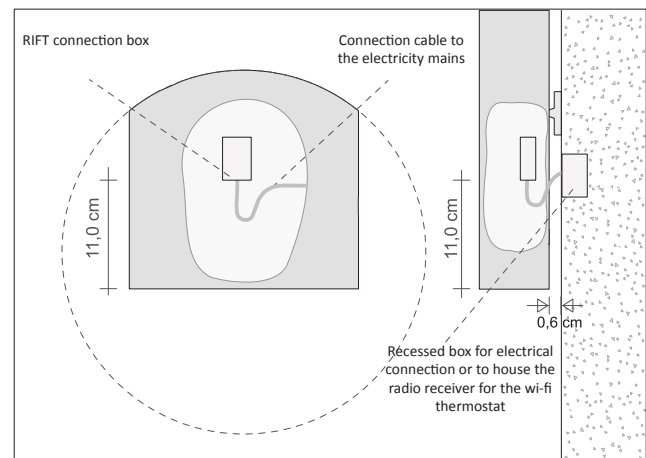

cod. ZRF007

DOUBLE OFFSET VERTICAL RIFT 15.24 - ELECTRIC VERSION

ALUMINIUM electric DESIGN radiator

EL

CONNECTION DIAGRAM

Electric Control

Connection cable to the electricity mains

Product code **RFTVDDE2#DX120160901007**