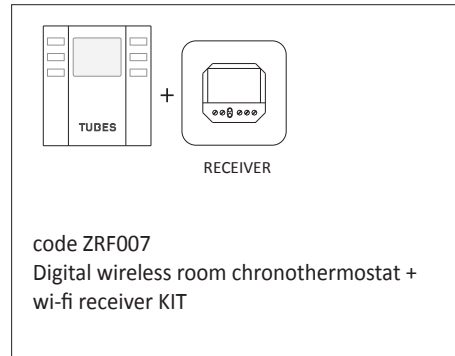

cod. ZRF007

DOUBLE OFFSET VERTICAL RIFT 15.24 - ELECTRIC VERSION

ALUMINIUM electric DESIGN radiator

EL

CONNECTION DIAGRAM

Electric Control

Connection cable to the electricity mains

Product code **RFTVDDE2#DX120160901007**