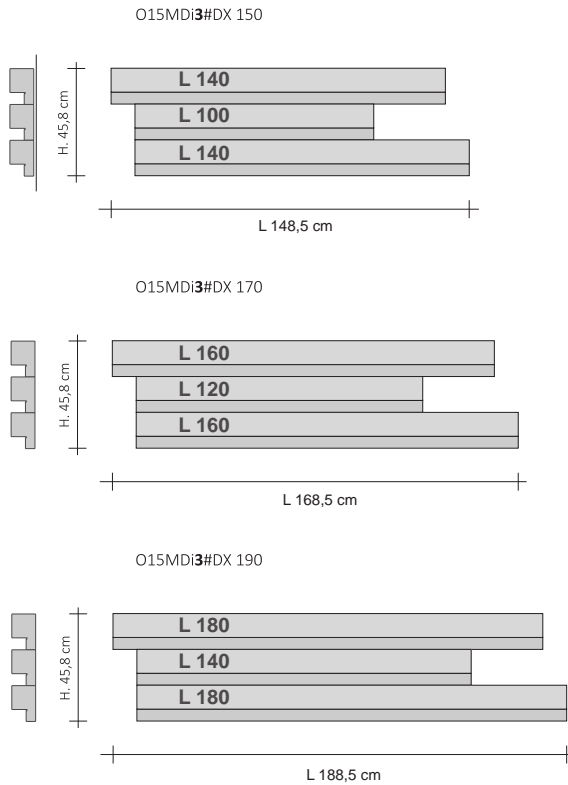

Product code **RFTO15MDI3#SX1709010R12**

RFTO15MDI3#SX170 Article code specified in the price table
9010 Colour/finish code specified in the Official TUBES COLOUR CHART
R12 Connector code
LEFT offset

ADDITIONAL COLOUR CHARGES See the official TUBES colour chart

The additional colour charges are calculated base on Standard White cat. C0
RAL Not in the chart +30% subject to feasibility request
As per sample as per quote subject to feasibility request
RAL not in the chart +30% subject to feasibility request
Per sample Request feasibility and quote.
The GRCR Grey Chrome finish is NOT available for the RIFT model

Version offset to the Right