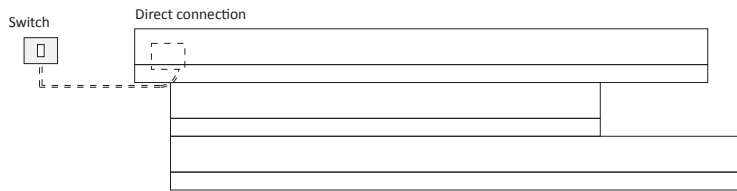

CONNECTION DIAGRAM