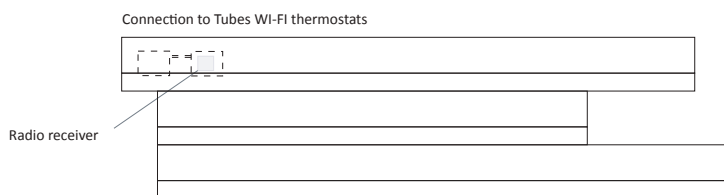

CONNECTION DIAGRAM