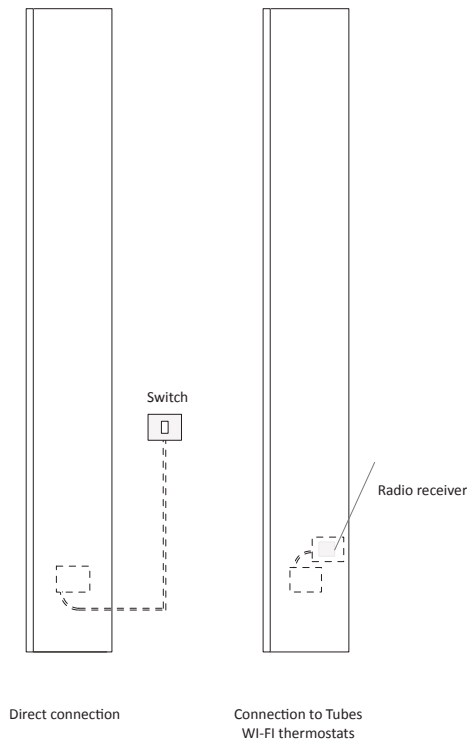

SINGLE VERTICAL RIFT 24 - ELECTRIC VERSION

ALUMINIUM electric DESIGN radiator

EL

CONNECTION DIAGRAM

Electric Control

Connection cable to the electricity mains

Product code **RFTV24SE#SX140901003**

RFTV24SE#SX140 Article code specified in the price table
 9010 Colour/finish code specified in the Official TUBES COLOUR CHART
 LEFT Flap