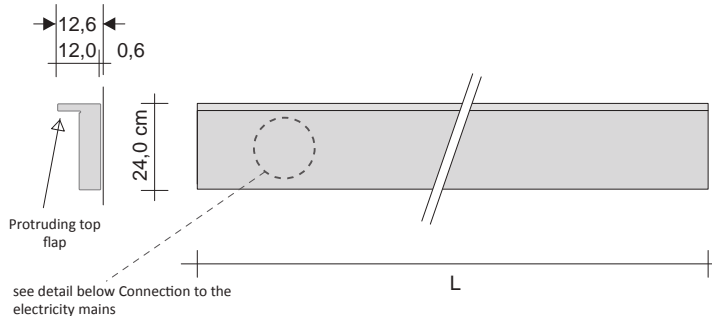

CONNECTION DIAGRAM

Electric Control

code ZRF007
Digital wireless room chronothermostat +
wi-fi receiver KIT

Connection cable to the electricity mains