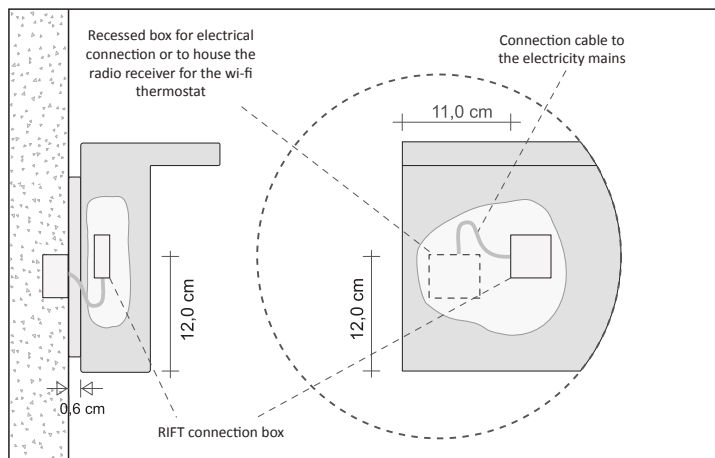

CONNECTION DIAGRAM

Electric Control

Connection cable to the electricity mains

Product code **RFTODDE2#DX120160901007**

RFTODDE2#DX120160 Article code specified in the price table
 9010 Colour/finish code specified in the Official TUBES COLOUR CHART
 Rh Offset