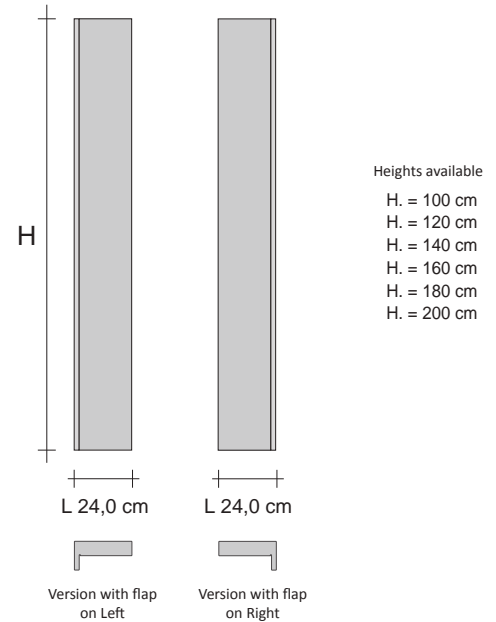

Vertical Single - Hydraulic version RIGHT-LEFT

Model	H (cm)	L (cm)	Heat output in Watts COLOURED version		Price Standard White Cat. C0 (€)	Price Category C1/C2 (€)	Price Category C3 (€)
			ΔT. 50°C	ΔT. 30°C			
RFTV24SI#SX100	100,0	24,0	330	172			
RFTV24SI#DX100	100,0	24,0					
RFTV24SI#SX120	120,0	24,0	396	207			
RFTV24SI#DX120	120,0	24,0					
RFTV24SI#SX140	140,0	24,0	462	241			
RFTV24SI#DX140	140,0	24,0					
RFTV24SI#SX160	160,0	24,0	528	276			
RFTV24SI#DX160	160,0	24,0					
RFTV24SI#SX180	180,0	24,0	594	310			
RFTV24SI#DX180	180,0	24,0					
RFTV24SI#SX200	200,0	24,0	660	345			
RFTV24SI#DX200	200,0	24,0					