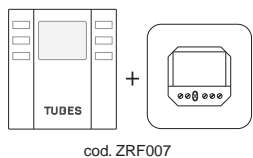

ELECTRIC CONTROLS

Electric control is via the use of the ZRF007 thermostat which regulates the room temperature by interacting with up to a maximum of 5 radiators.

Code	Description	Finishes	Price (€)
ZRF007	Radio frequency Room Thermostat Kit with weekly programmer for wall mounting, wireless and certified ECodesign. The Kit includes the wall box radio frequency receiver which must strictly be installed.	White