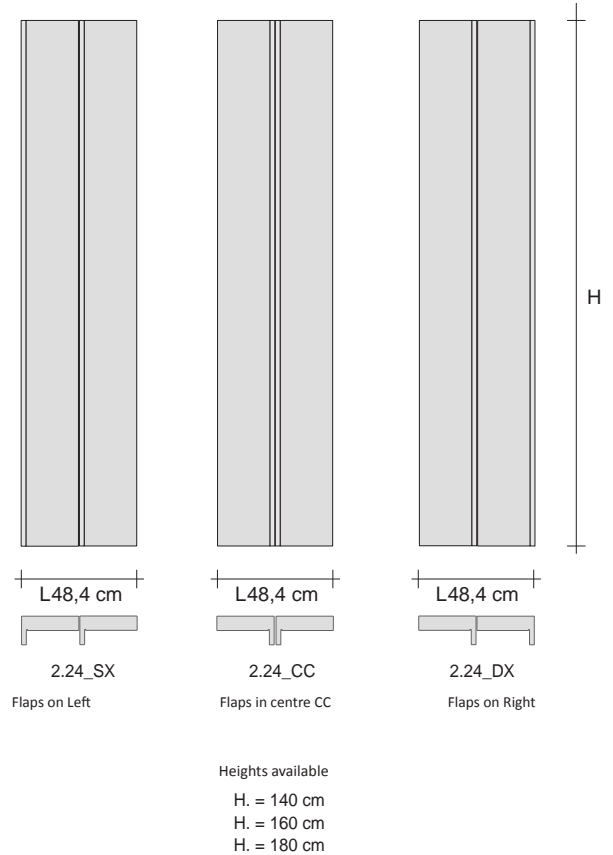

Product code **RFTV24DE#DX180901011**

RFTV24DE#DX180 Article code specified in the price table
9010 Colour/finish code specified in the Official TUBES COLOUR CHART
Rh Flap

ADDITIONAL COLOUR CHARGES

See the official TUBES colour chart
Additional charges calculated on category C0
RAL not in the colour chart +30%*
As per sample Subject to quote**
* Request the feasibility for these categories