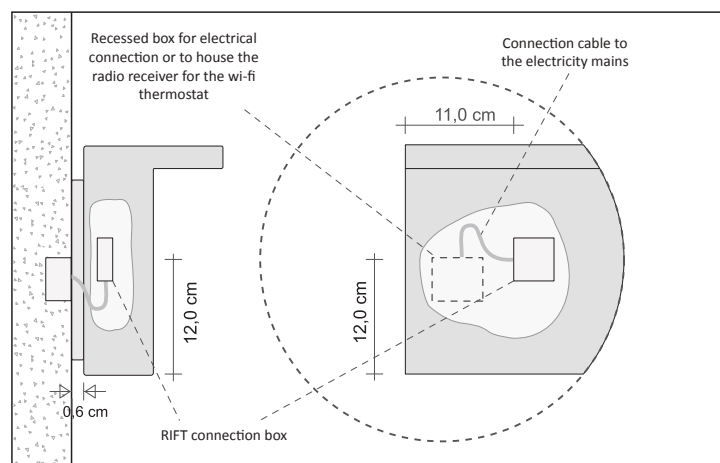

Connection cable to the electricity mains