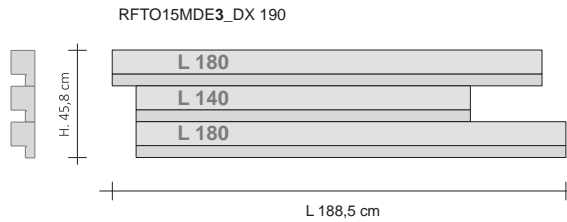

Product code **RFTO15MDE3#SX1909010**

RFTO15MDE3#SX190 Article code specified in the price table
9010 Colour/finish code specified in the Official TUBES COLOUR CHART
LEFT Flap

RIFT ADDITIONAL COLOUR CHARGES

See the official TUBES colour chart #VALUE!
Additional charges calculated on category C0
RAL Not in the chart +30%*
As per sample subject to quote*
* Request the feasibility for these categories
(1) GRRC Chrome Grey NOT available
(2) MULTICOLOR the different colours must be specified

MULTIPLE Horizontal - Electric version Left and Right

Model	H (cm)	L (cm)	Electrical Resistance (Watts)	Price Standard White Cat. C0 (€)	Price Category C1/C2 (€)	Price Category C3 (€)	Price Multi_Color (2) (€)
RFTO15MDE3#DX190	45,8	188,5	1100 w				
RFTO15MDE3#SX190							

For RAL colours not included in the chart +30 % on the price of White C0 - request feasibility in advance. Colour GRRC Chrome Grey NOT available for the RIFT model.
(1) In the MULTICOLOR version the code is RFTO15MDE3M and the different colours must be specified