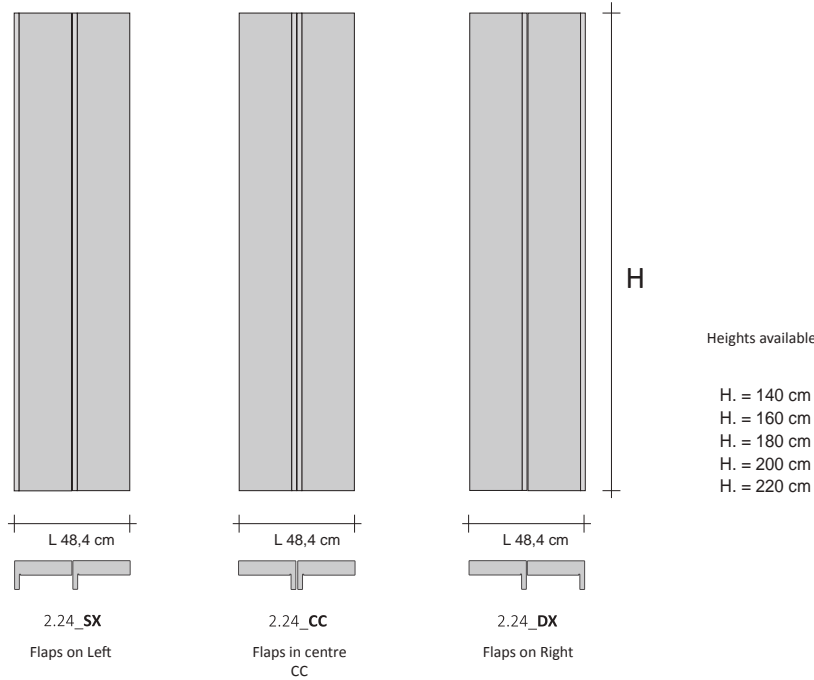

Product code **RFTV24DAI2#SX160ST9010R12**

RFTV24DAI2#SX160 Article code specified in the price table
9010 Colour/finish code specified in the Official TUBES COLOUR CHART
R12 Connector code
LEFT Flap on Left

ADDITIONAL COLOUR CHARGES See the official TUBES colour chart

The additional colour charges are calculated base on Standard White cat. C0 RAL
Not in the chart +30% subject to feasibility request

As per sample as per quote subject to feasibility request
RAL not in the chart +30% subject to feasibility request
Per sample Request feasibility and quote.

Double Aligned Vertical 24 - Hydraulic version RIGHT-LEFT-CENTRED

Model	H (cm)	L (cm)	Heat output in Watts COLOURED version		Price Standard White Cat. C0 (€)	Price Category C1/C2 (€)	Price ⁽¹⁾ Multi_Colour Category Cat. C3 (€)	Price (€)
			ΔT. 50°C	ΔT. 30°C				
RFTV24DAI2#SX140	140,0	48,4	924	488				
RFTV24DAI2#SX160	160,0	48,4	1056	558				
RFTV24DAI2#SX180	180,0	48,4	1188	628				
RFTV24DAI2#SX200	200,0	48,4	1320	697				
RFTV24DAI2#SX220	220,0	48,4	1452	767				

(1) In the MULTI-COLOURED version, the code is RFTV24DAI2M and the various colours must be specified

Remote valve assembly – GVR

For more information on the choice of valves, see p. 316

Code	Description	Finishes	Price (€)
GVR#...	RECESSED Valve that can be fitted with a thermostat and Lockshield assembly for REMOTE connection	Chromed Plated	
GVRTG#...	RECESSED thermostatic valve and Lockshield assembly for REMOTE connection*		
GVRC#...	RECESSED Valve that can be fitted with a thermostat and Lockshield assembly for REMOTE connection	Coloured Coloured	
GVRTC#...	RECESSED thermostatic valve and Lockshield assembly for REMOTE connection*		

Plated finishes: See table of Tubes special finishes
Colored Finishes: see categories C0, C1, C2 and C3 of the Tubes color chart
* The price does not include the cost of the thermostatic head (see page 324)