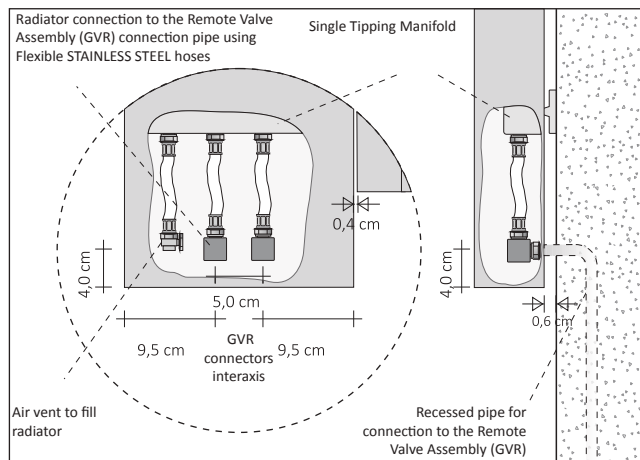

(1) In the MULTI-COLOUR version, the code is RFTVDAI2M and the various colours must be specified

Remote valve assembly – GVR

For more information on the choice of valves, see p. 316

Code	Description	Finishes	Price (€)
GVR#...	RECESSED Valve that can be fitted with a thermostat and Lockshield assembly for REMOTE connection	Chromed Plated	
GVRTG#...	RECESSED thermostatic valve and Lockshield assembly for REMOTE connection*		
GVRC#...	RECESSED Valve that can be fitted with a thermostat and Lockshield assembly for REMOTE connection	Coloured Coloured	
GVRTC#...	RECESSED thermostatic valve and Lockshield assembly for REMOTE connection*		
Plated finishes: See table of Tubes special finishes Colored Finishes: see categories C0, C1, C2 and C3 of the Tubes color chart * The price does not include the cost of the thermostatic head (see page 324)			

RADIATOR connection to GVR

Connection to the Remote Valve Assembly (GVR)

RIFT accessories

Hook code ZAAPRFT#...

Towel rail code ZAPSRFT#...

Code	Description	Finishes	Price (€)
ZAAPRFT#...	RIFT hook in PLATED brass	Chrome, Polished Tin, Black Nickel and Gold	
ZAPSRFT#...	Towel Rail in PLATED brass		
ZAAPRFTC#...	RIFT hook in COLOURED brass	Tubes Colours* cat. C0, C1, C2, C3	
ZAPSRFTC#...	Towel Rail in COLOURED brass		