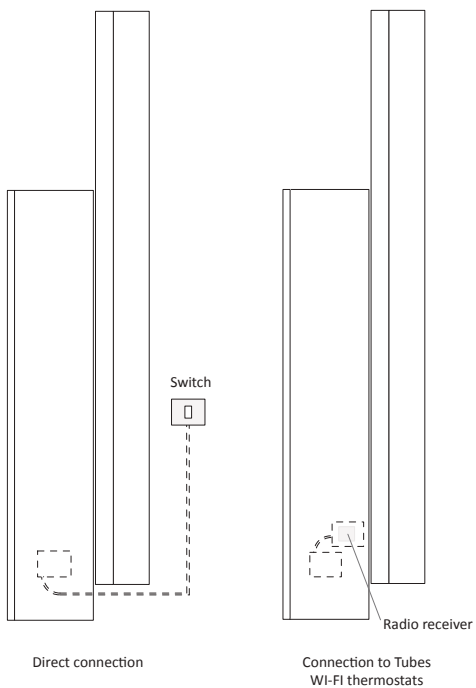

cod. ZRF007

DOUBLE OFFSET VERTICAL RIFT 15.24 - ELECTRIC VERSION

ALUMINIUM electric DESIGN radiator

EL

CONNECTION DIAGRAM

Electric Control

Connection cable to the electricity mains

Product code **RFTVDDE2#DX120160901007**