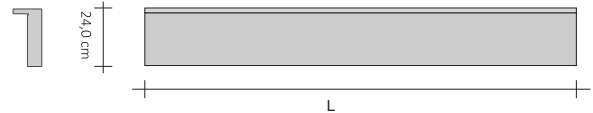

Widths available

L. = 100 cm
 L. = 120 cm
 L. = 140 cm
 L. = 160 cm
 L. = 180 cm

Single Horizontal - ELECTRIC version

Model	H (cm)	L (cm)	Electrical Resistance (Watts)	Price Standard White Cat. C0 (€)	Price Category C1/C2 (€)	Price Category Cat. C3 (€)
RFTO24SE#SU100	24,0	100,0	210 W			
RFTO24SE#SU120	24,0	120,0	280 W			
RFTO24SE#SU140	24,0	140,0	350 W			
RFTO24SE#SU160	24,0	160,0	500 W			
RFTO24SE#SU180	24,0	180,0	560 W			