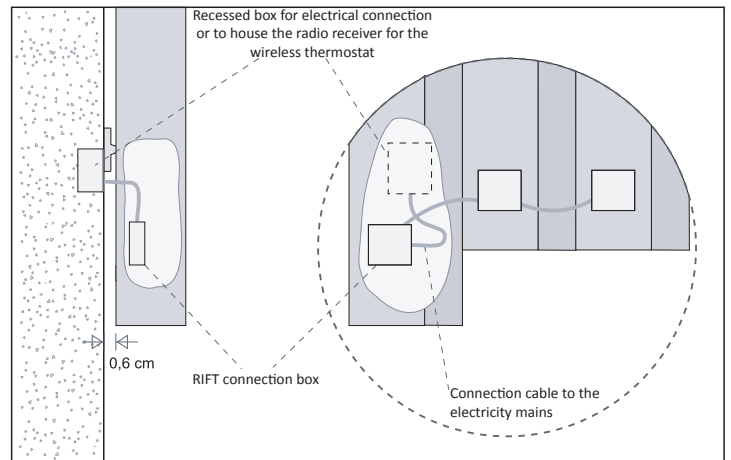

cod. ZRF007

MULTIPLE OFFSET VERTICAL RIFT 15 - ELECTRIC VERSION

ALUMINIUM electric DESIGN radiator

EL

CONNECTION DIAGRAM

RIFT connection box

Product code **RFTV15MDE3#SX1909010**

RFTV15MDE3#SX190 Article code specified in the price table
 9010 Colour/finish code specified in the Official TUBES COLOUR CHART
 LEFT Flap