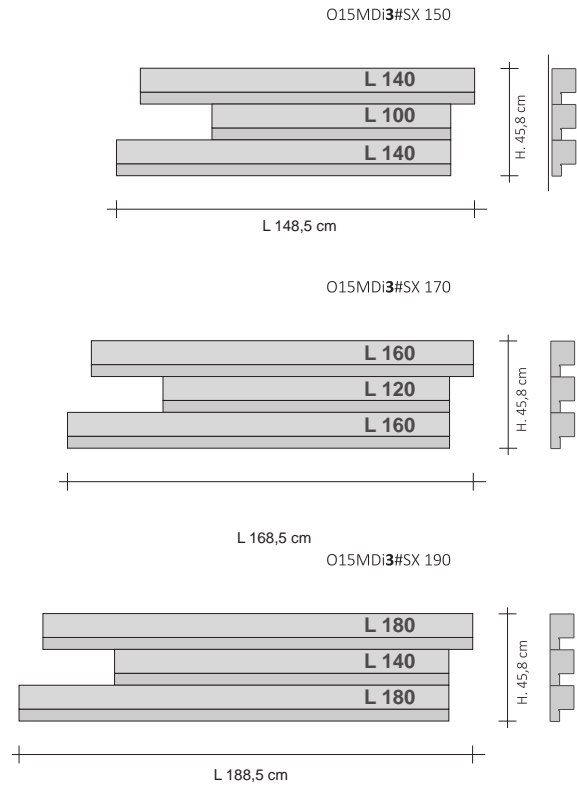

Version offset to the Left

MULTIPLE 15 offset horizontal 15, hydraulic version RIGHT and LEFT

Model	H (cm)	L (cm)	Heat output in Watts COLOURED version		Price Standard White Cat. C0 (€)	Price Category C1/C2 (€)	Price ⁽¹⁾ Multi_Colour Category Cat. C3 (€)
			ΔT. 50°C	ΔT. 30°C			
RFTO15MDI3#DX150	45,8	148,5	838	445			
RFTO15MDI3#SX150	45,8	148,5	970	516			
RFTO15MDI3#DX170	45,8	168,5	1103	586			
RFTO15MDI3#SX170	45,8	168,5					
RFTO15MDI3#DX190	45,8	188,5					
RFTO15MDI3#SX190	45,8	188,5					

(1) In the MULTI-COLOUR version, the code is O15MDI3M and the various colours must be specified

Remote valve assembly – GVR

For more information on the choice of valves, see p. 316

Code	Description	Finishes	Price (€)
GVR#...	RECESSED Valve that can be fitted with a thermostat and Lockshield assembly for REMOTE connection	Chromed Plated	
GVRTG#...	RECESSED thermostatic valve and Lockshield assembly for REMOTE connection*		
GVRC#...	RECESSED Valve that can be fitted with a thermostat and Lockshield assembly for REMOTE connection	Coloured Coloured	
GVRTC#...	RECESSED thermostatic valve and Lockshield assembly for REMOTE connection*		

Plated finishes: See table of Tubes special finishes
Colored Finishes: see categories C0, C1, C2 and C3 of the Tubes color chart
* The price does not include the cost of the thermostatic head (see page 324)