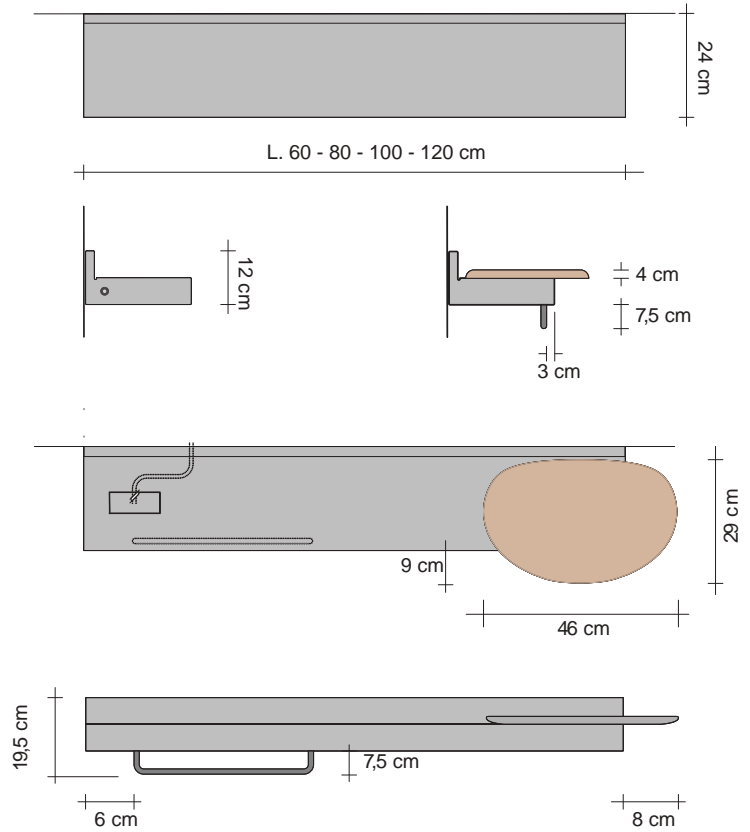

CONNECTION DIAGRAM

Connection to the electricity mains