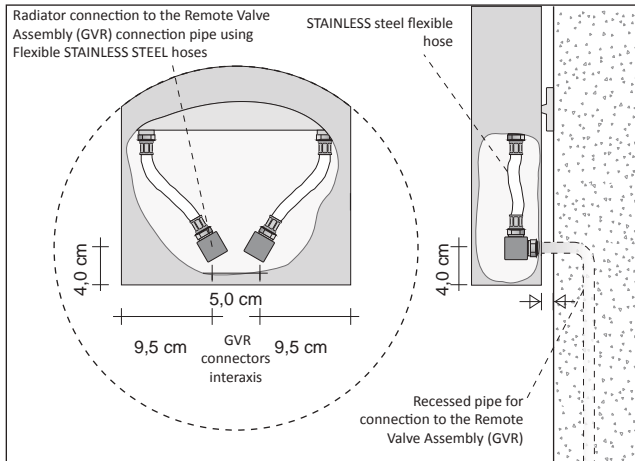

RADIATOR connection to GVR

Connection to the Remote Valve Assembly (GVR)

Product code **RFTV24SI#SX1409010R12**

RFTV24SI#SX140 Article code specified in the price table
 9010 Colour/finish code specified in the Official TUBES COLOUR CHART
 R12 Union code
 LEFT Flap