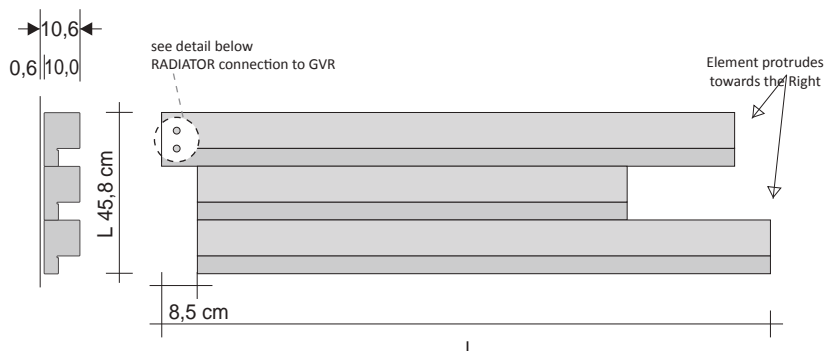

RADIATOR connection to GVR

Connection to the Remote Valve Assembly (GVR)

RIFT accessories

Code	Description	Finishes	Price (€)
ZAAPRFT#...	RIFT hook in PLATED brass	Chrome, Polished Tin, Black Nickel and Gold	
ZAAPRFTC#...	RIFT hook in COLOURED brass	Tubes Colours* cat. C0, C1, C2, C3	
ZAMRFT4824#LNN ZAMRFT6024#LNN ZAMRFT4815#LNN ZAMRFT6015#LNN	Wooden storage shelf for RIFT 24 dim. 48x15 cm Wooden storage shelf for RIFT 24 dim. 60x15 cm Wooden storage shelf for RIFT 15 dim. 48x15 cm Wooden storage shelf for RIFT 15 dim. 60x15 cm	Natural Wood Finish	
ZAMRFT4824#LBC ZAMRFT6024#LBC ZAMRFT4815#LBC ZAMRFT6015#LBC	Wooden storage shelf for RIFT 24 dim. 48x15 cm Wooden storage shelf for RIFT 24 dim. 60x15 cm Wooden storage shelf for RIFT 15 dim. 48x15 cm Wooden storage shelf for RIFT 15 dim. 60x15 cm	Matt White Finish