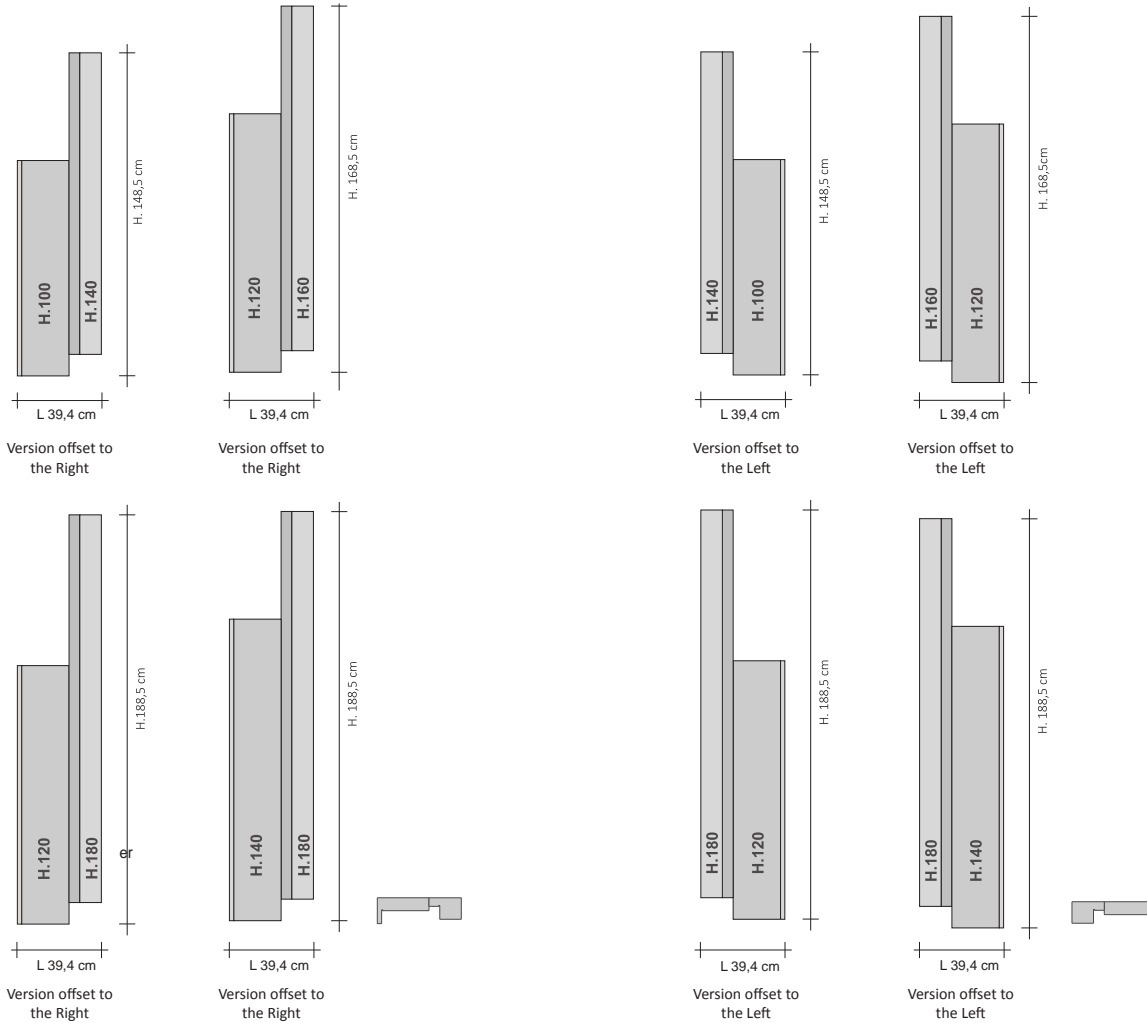

Product code **RFTVDDI2#DX1201609010R12**

RFTVDDI2#DX120160 Article code specified in the price table
9010 Colour/finish code specified in the Official TUBES COLOUR CHART
R12 Connector code
Rh offset

ADDITIONAL COLOUR CHARGES See the official TUBES colour chart

The additional colour charges are calculated base on Standard White cat. C0
RAL Not in the chart +30% subject to feasibility request
As per sample as per quote subject to feasibility request
RAL not in the chart +30% subject to feasibility request
Per sample Request feasibility and quote.
The GRGR Grey Chrome finish is NOT available for the RIFT model

Double Left and Right Offset Vertical Hydraulic

Model	H (cm)	L (cm)	Heat output in Watts COLOURED version		Price Standard White Cat. C0 (€)	Price Category C1/C2 (€)	Price ⁽¹⁾ Multi_Colour Category Cat. C3 (€)
			ΔT. 50°C	ΔT. 30°C			
RFTVDDI2#DX100140	148,5	39,4	700	365			
RFTVDDI2#DX120160	168,5	39,4	821	428			
RFTVDDI2#DX120180	188,5	39,4	870	453			
RFTVDDI2#DX140180	188,5	39,4	942	491			

(1) In the MULTI-COLOUR version, the code is VDDI2M and the various colours must be specified

Remote valve assembly – GVR

For more information on the choice of valves, see p. 316

Code	Description	Finishes	Price (€)
GVR#...	RECESSED Valve that can be fitted with a thermostat and Lockshield assembly for REMOTE connection	Chromed Plated	
GVRTG#...	RECESSED thermostatic valve and Lockshield assembly for REMOTE connection*		
GVRC#...	RECESSED Valve that can be fitted with a thermostat and Lockshield assembly for REMOTE connection	Coloured Coloured	
GVRTC#...	RECESSED thermostatic valve and Lockshield assembly for REMOTE connection*		

Plated finishes: See table of Tubes special finishes
Colored Finishes: see categories C0, C1, C2 and C3 of the Tubes color chart
* The price does not include the cost of the thermostatic head (see page 324)