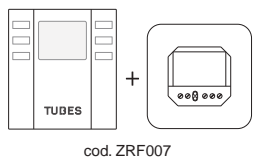

ELECTRIC CONTROLS

Electric control is via the use of the ZRF007 thermostat which regulates the room temperature by interacting with up to a maximum of 5 radiators.

Code	Description	Finishes	Price (€)
ZRF007	Radio frequency Room Thermostat Kit with weekly programmer for wall mounting, wireless and certified ECOdesign. The Kit includes the wall box radio frequency receiver which must strictly be installed.	White