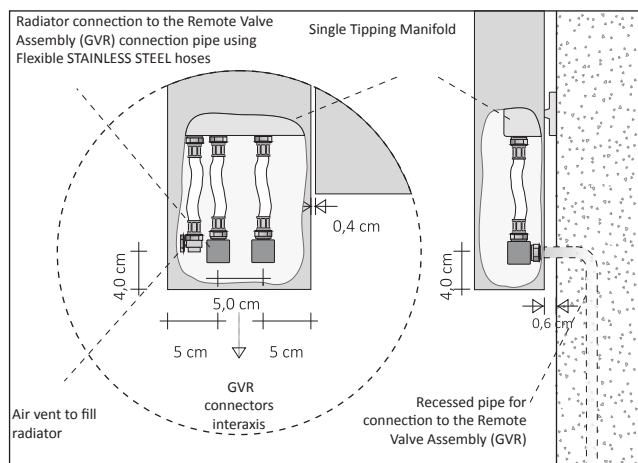

(1) In the MULTI-COLOUR version, the code is ODDI2M and the various colours must be specified

Remote valve assembly – GVR

For more information on the choice of valves, see p. 316

Code	Description	Finishes	Price (€)
GVR#...	RECESSED Valve that can be fitted with a thermostat and Lockshield assembly for REMOTE connection	Chromed Plated	
GVRTG#...	RECESSED thermostatic valve and Lockshield assembly for REMOTE connection*		
GVR#...	RECESSED Valve that can be fitted with a thermostat and Lockshield assembly for REMOTE connection	Coloured Coloured	
GVRTC#...	RECESSED thermostatic valve and Lockshield assembly for REMOTE connection*		
Plated finishes: See table of Tubes special finishes Colored Finishes: see categories C0, C1, C2 and C3 of the Tubes color chart * The price does not include the cost of the thermostatic head (see page 324)			

RADIATOR connection to GVR

Connection to the Remote Valve Assembly (GVR)

Remote valve assembly – GVR

For more information on the choice of valves, see p. 316

	Code	Description	Finishes	Price (€)
	GVR#...	RECESSED Valve that can be fitted with a thermostat and Lockshield assembly for REMOTE connection	Chromed Plated	
	GVRTG#...	RECESSED thermostatic valve and Lockshield assembly for REMOTE connection*		
	GVRC#...	RECESSED Valve that can be fitted with a thermostat and Lockshield assembly for REMOTE connection	Coloured Coloured	
	GVRTC#...	RECESSED thermostatic valve and Lockshield assembly for REMOTE connection*		
Plated finishes: See table of Tubes special finishes				
Colored Finishes: see categories C0, C1, C2 and C3 of the Tubes color chart				
* The price does not include the cost of the thermostatic head (see page 324)				