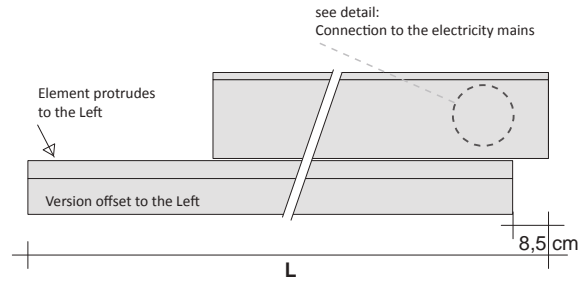

CONNECTION DIAGRAM

Electric Control

Connection cable to the electricity mains