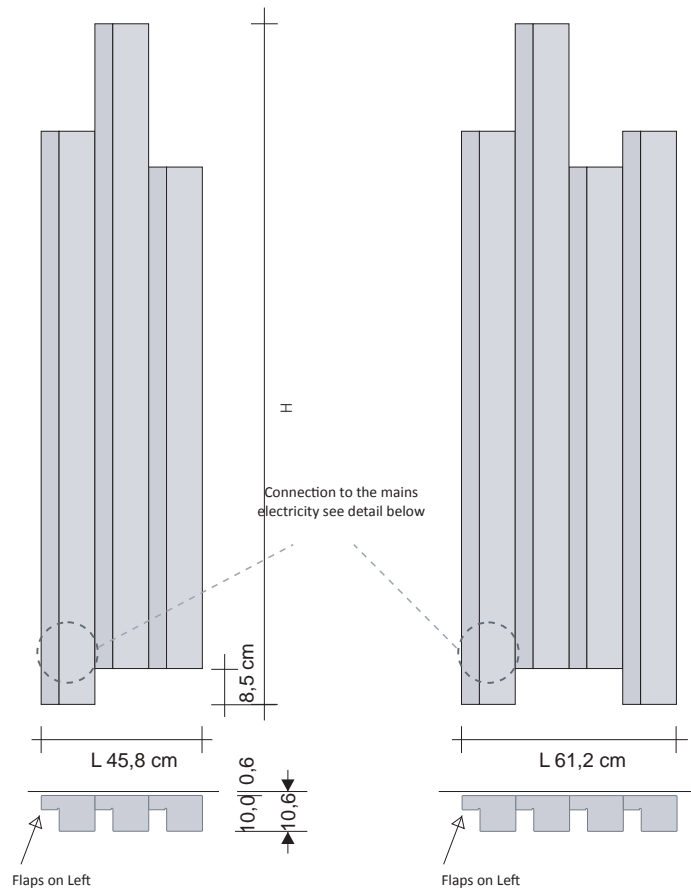

MULTIPLE OFFSET VERTICAL RIFT 15 - ELECTRIC VERSION

ALUMINIUM electric DESIGN radiator

EL