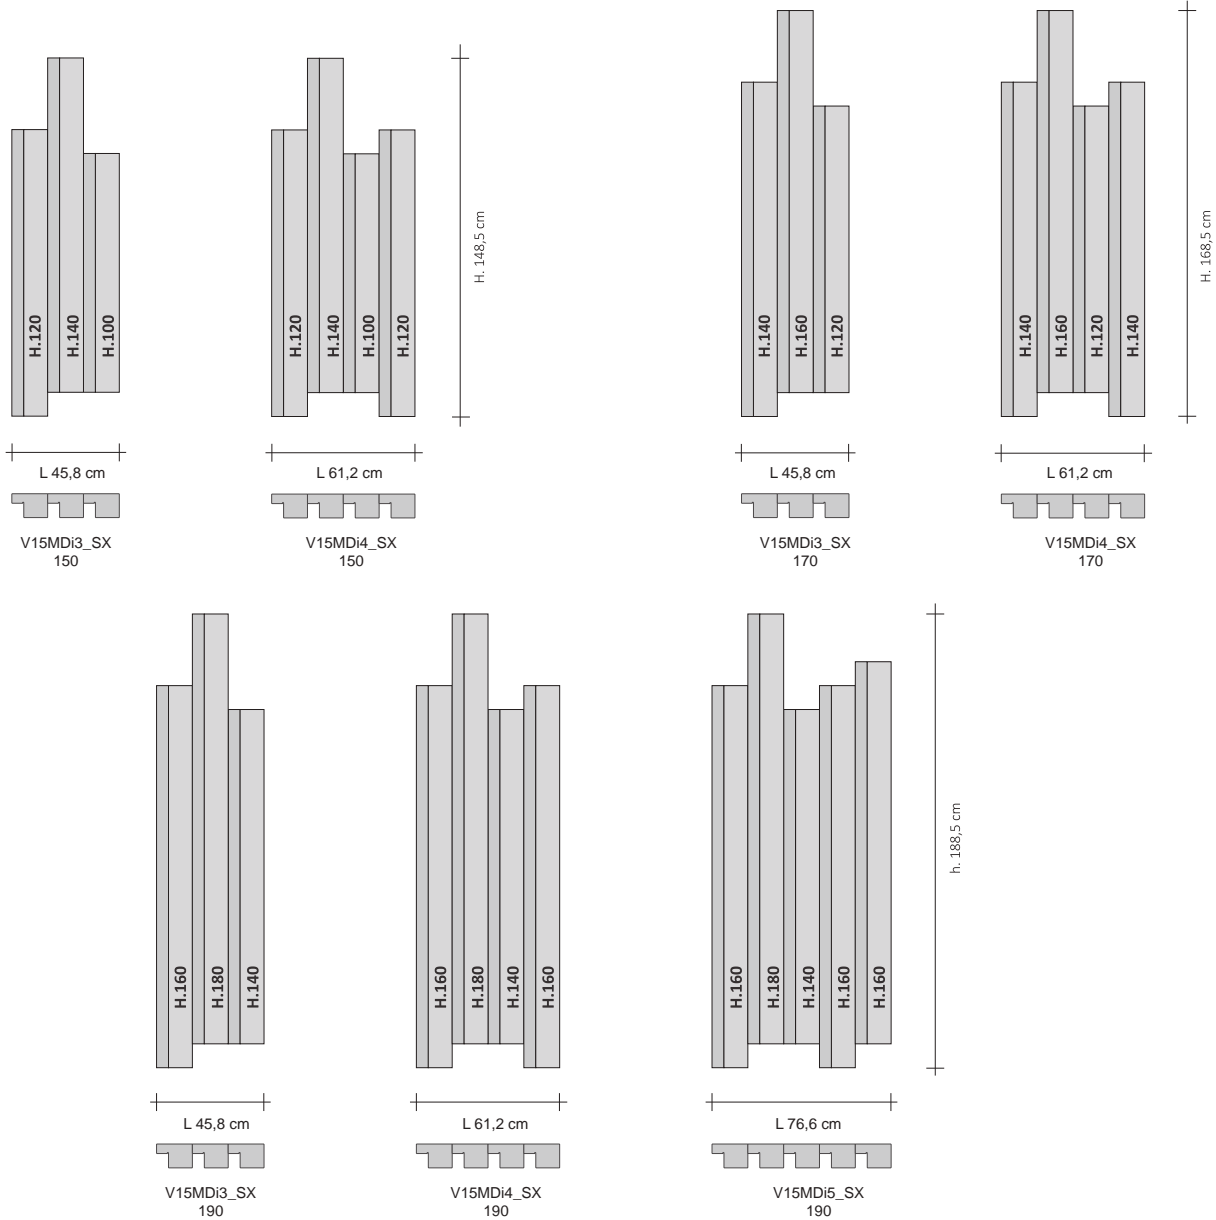

Product code **RFTV15MDI3#SX1709010R12**

RFTV15MDI3#SX170 Article code specified in the price table
9010 Colour/finish code specified in the Official TUBES COLOUR CHART
R12 Connector code
LEFT Flap on Left

ADDITIONAL COLOUR CHARGES See the official TUBES colour chart

The additional colour charges are calculated base on Standard White cat. C0
RAL Not in the chart +30% subject to feasibility request
As per sample as per quote subject to feasibility request
RAL not in the chart +30% subject to feasibility request
Per sample Request feasibility and quote.
The GRGR Grey Chrome finish is NOT available for the RIFT model

MULTIPLE Left and Right Offset Vertical Hydraulic

Model	H (cm)	L (cm)	Heat output in Watts COLOURED version		Price Standard White Cat. C0 (€)	Price Category C1/C2 (€)	Price ⁽¹⁾ Multi_Colour Category Cat. C3 (€)
			ΔT. 50°C	ΔT. 30°C			
RFTV15MDI3#SX150	RFTV15MDI3#DX150	148,5	45,8	794	419		
RFTV15MDI3#SX170	RFTV15MDI3#DX170	168,5	45,8	926	489		
RFTV15MDI3#SX190	RFTV15MDI3#DX190	188,5	45,8	1059	559		
RFTV15MDI4#SX150	RFTV15MDI4#DX150	148,5	61,2	1059	559		
RFTV15MDI4#SX170	RFTV15MDI4#DX170	168,5	61,2	1235	652		
RFTV15MDI4#SX190	RFTV15MDI4#DX190	188,5	61,2	1412	746		
RFTV15MDI5#SX190	RFTV15MDI5#DX190	188,5	76,6	1764	932		

(1) In the MULTI-COLOURED version, the code is V15MDI3M and the various colours must be specified