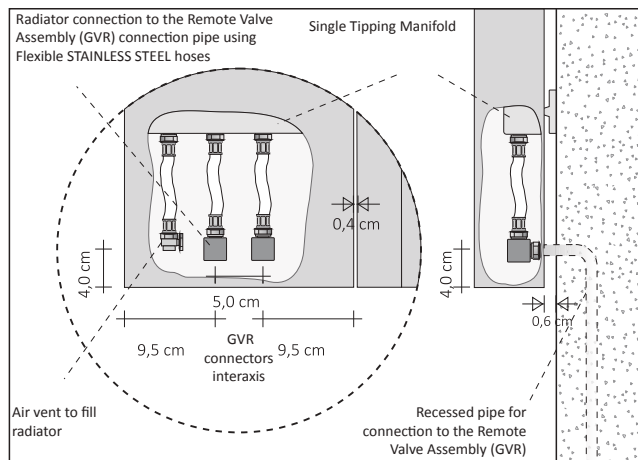

RADIATOR connection to GVR

Connection to the Remote Valve Assembly (GVR)