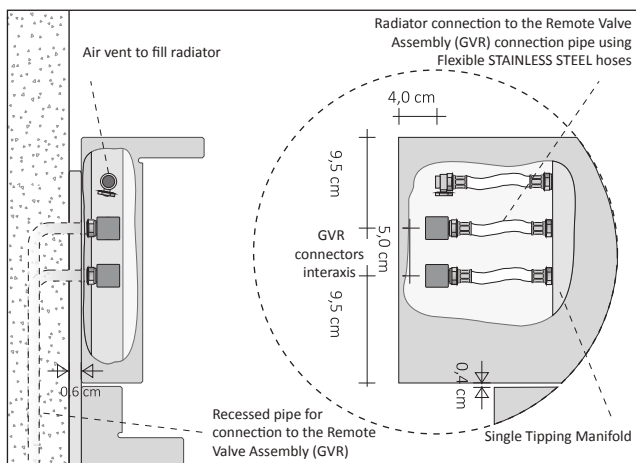

DOUBLE OFFSET HORIZONTAL RIFT 15.24 - HYDRAULIC VERSION

DESIGN radiator with hydraulic system in ALUMINUM

RADIATOR connection to GVR

Connection to the Remote Valve Assembly (GVR)

Accessori RIFT

Hook code ZAAPRFT#...