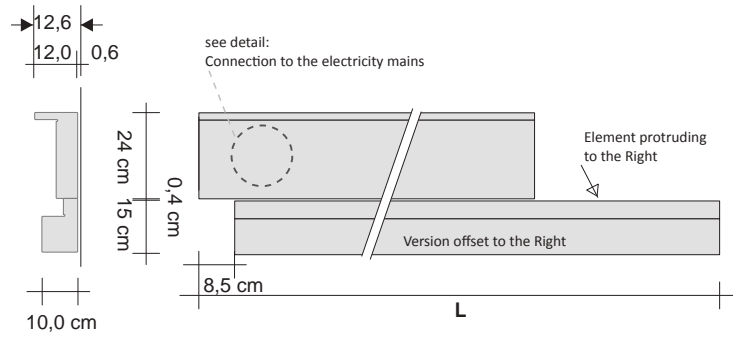

CONNECTION DIAGRAM

Electric Control

Connection cable to the electricity mains