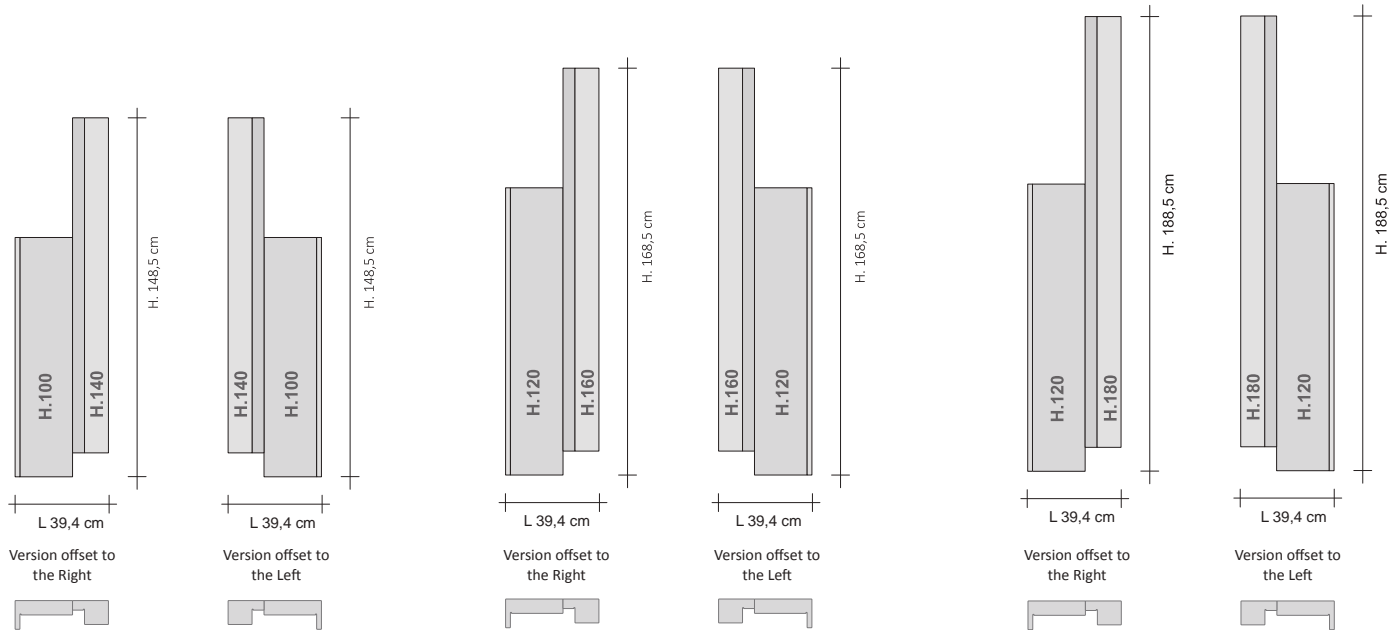

Product code **RFTVDDE2#DX120160901007**

RFTVDDE2#DX120160 Article code specified in the price table
9010 Colour/finish code specified in the Official TUBES COLOUR CHART
Rh Flap

ADDITIONAL COLOUR CHARGES

See the official TUBES colour chart
Additional charges calculated on category C0
RAL not in the colour chart +30%*
As per sample Subject to quote**
* Request the feasibility for these categories

Double Left and Right Offset Vertical Electric

Model	H (cm)	L (cm)	Electrical Resistance (Watts)	Price Standard White Cat. C0 (€)	Price Category C1/C2 (€)	Price Category Cat. C3 (€)	Price Multi_Color (2) (€)
RFTVDDE2#DX100140	148,5	39,4	490 W				
RFTVDDE2#DX120160	168,5	39,4	630 W				
RFTVDDE2#DX120180	188,5	39,4	780 W				

For RAL colours not included in the chart +30 % on the price of White C0 - request feasibility in advance. Colour GRCC Chrome Grey NOT available for the RIFT model.
(1) In the MULTICOLOR version the code is VDDE2M; in this case, the different colors must be specified.