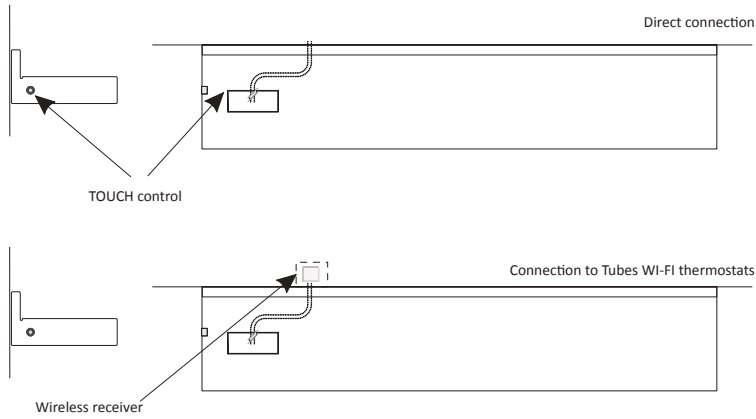

cod. ZRF007

CONNECTION DIAGRAM

Connection to the electricity mains

Product code **RFTREL#0609010**

RFTREL#060 Article code specified in the price table
 9010 Colour/finish code specified in the Official TUBES COLOUR CHART