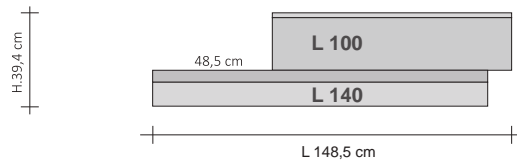

Version offset to the Left

Double Offset Horizontal - Hydraulic version

Model	H (cm)	L (cm)	Heat output in Watts COLOURED version		Price Standard White Cat. C0 (€)	Price Category C1/C2 (€)	Price ⁽¹⁾ Category Cat. C3 (€)	Multi_Colour Price (€)
			ΔT. 50°C	ΔT. 30°C				
RFTODDI2#DX100140	39,4	148,5	558	297				RFTODDI2#SX100140
RFTODDI2#DX120160								RFTODDI2#SX120160
RFTODDI2#DX120180								RFTODDI2#SX120180
RFTODDI2#DX140180								RFTODDI2#SX140180

(1) In the MULTI-COLOUR version, the code is ODDI2M and the various colours must be specified

Remote valve assembly – GVR

For more information on the choice of valves, see p. 316

Code	Description	Finishes	Price (€)				
GVR#...	RECESSED Valve that can be fitted with a thermostat and Lockshield assembly for REMOTE connection	Chromed Plated					
GVRTG#...	RECESSED thermostatic valve and Lockshield assembly for REMOTE connection*						
GVR#...	RECESSED Valve that can be fitted with a thermostat and Lockshield assembly for REMOTE connection	Coloured Coloured					
GVRTC#...	RECESSED thermostatic valve and Lockshield assembly for REMOTE connection*						
Plated finishes: See table of Tubes special finishes Colored Finishes: see categories C0, C1, C2 and C3 of the Tubes color chart * The price does not include the cost of the thermostatic head (see page 324)