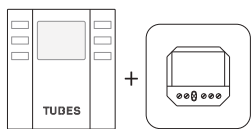

ELECTRIC CONTROLS

Electric control is via the use of the ZRF007 thermostat which regulates the room temperature by interacting with up to a maximum of 5 radiators.

Code	Description	Finishes	Price (€)
ZRF007	Radio frequency Room Thermostat Kit with weekly programmer for wall mounting, wireless and certified ECOdesign. The Kit includes the wall box radio frequency receiver which must strictly be installed.	White	

cod. ZRF007