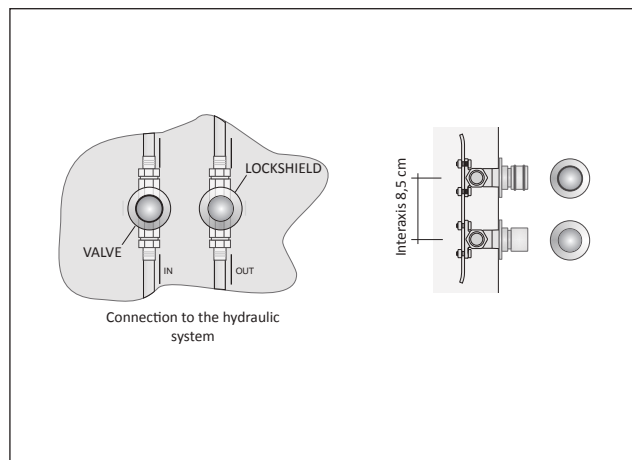

(1) In the MULTI-COLOURED version, the code is RFTV24DAI2M and the various colours must be specified

Remote valve assembly – GVR

For more information on the choice of valves, see p. 316

Code	Description	Finishes	Price (€)
GVR#...	RECESSED Valve that can be fitted with a thermostat and Lockshield assembly for REMOTE connection	Chromed Plated	
GVRTG#...	RECESSED thermostatic valve and Lockshield assembly for REMOTE connection*		
GVRC#...	RECESSED Valve that can be fitted with a thermostat and Lockshield assembly for REMOTE connection	Coloured Coloured	
GVRTC#...	RECESSED thermostatic valve and Lockshield assembly for REMOTE connection*		

RADIATOR connection to GVR

Connection to the Remote Valve Assembly (GVR)

RIFT accessories

Hook code ZAAPRFT#...

Towel rail code ZAPSRFT#...

Code	Description	Finishes	Price (€)
ZAAPRFT#... ZAPSRFT#...	RIFT hook in PLATED brass Towel Rail in PLATED brass	Chrome, Polished Tin, Black Nickel and Gold	
ZAAPRFTC#... ZAPSRFTC#...	RIFT hook in COLOURED brass Towel Rail in COLOURED brass	Tubes Colours* cat. C0, C1, C2, C3	