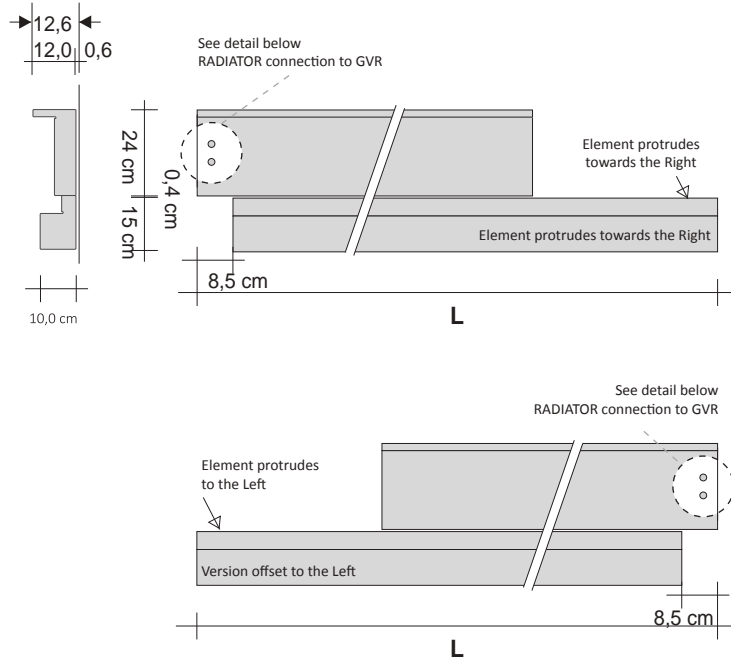

DOUBLE OFFSET HORIZONTAL RIFT 15.24 - HYDRAULIC VERSION

DESIGN radiator with hydraulic system in ALUMINUM