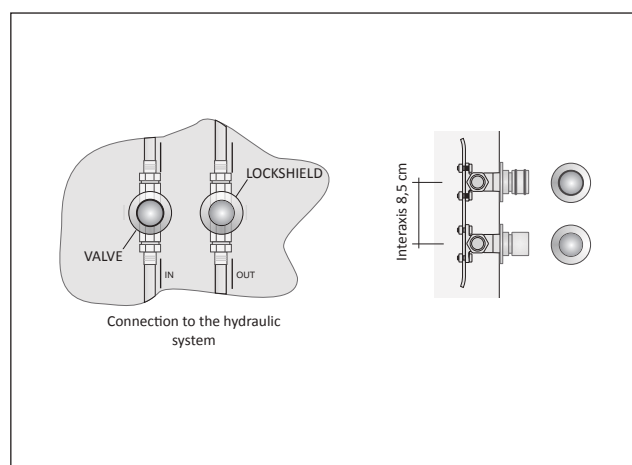

Connection to the Remote Valve Assembly (GVR)