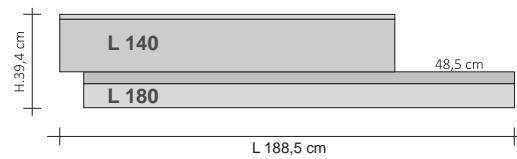

Product code **RFTODDI2#DX1201609010R12**

RFTODDI2#DX120160 Article code specified in the price table
9010 Colour/finish code specified in the Official TUBES COLOUR CHART
R12 Connector code
Rh offset

ADDITIONAL COLOUR CHARGES See the official TUBES colour chart

The additional colour charges are calculated base on Standard White cat. C0
RAL Not in the chart +30% subject to feasibility request
As per sample as per quote subject to feasibility request
RAL not in the chart +30% subject to feasibility request
Per sample Request feasibility and quote.
The GRCR Grey Chrome finish is NOT available for the RIFT model

Version offset to the Right