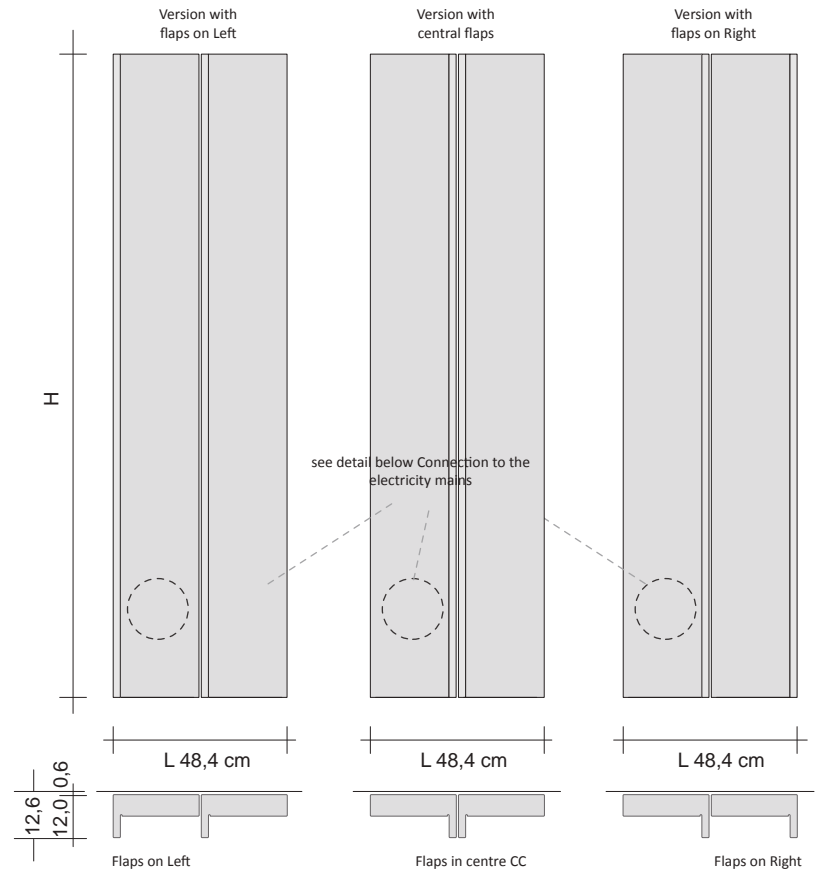

DOUBLE ALIGNED VERTICAL RIFT 2.24 - ELECTRIC VERSION

ALUMINIUM electric DESIGN radiator

EL