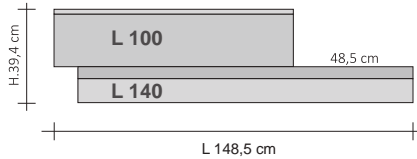

Product code **RFTODDI2#DX1201609010R12**

RFTODDI2#DX120160 Article code specified in the price table
9010 Colour/finish code specified in the Official TUBES COLOUR CHART
R12 Connector code
Rh offset

ADDITIONAL COLOUR CHARGES See the official TUBES colour chart

The additional colour charges are calculated base on Standard White cat. C0
RAL Not in the chart +30% subject to feasibility request
As per sample as per quote subject to feasibility request
RAL not in the chart +30% subject to feasibility request
Per sample Request feasibility and quote.
The GRCR Grey Chrome finish is NOT available for the RIFT model

Version offset to the Right