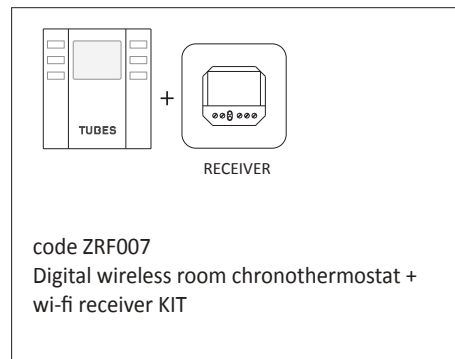

cod. ZRF007

DOUBLE ALIGNED VERTICAL RIFT 2.24 - ELECTRIC VERSION

ALUMINIUM electric DESIGN radiator

EL

CONNECTION DIAGRAM

Electric Control

Connection cable to the electricity mains

Product code **RFTV24DE#DX180901011**