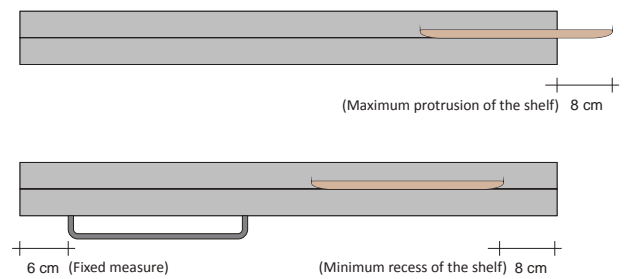

Connection to the electricity mains