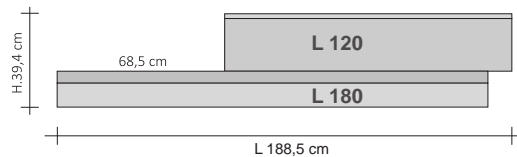

Version offset to the Left

Double Offset Horizontal - Hydraulic version

Model	H (cm)	L (cm)	Heat output in Watts COLOURED version		Price Standard White Cat. C0 (€)	Price Category C1/C2 (€)	Price ⁽¹⁾ Category Cat. C3 (€)	Multi_Colour Price (€)
			ΔT. 50°C	ΔT. 30°C				
RFTODDI2#DX100140	39,4	148,5	558	297				RFTODDI2#SX100140
RFTODDI2#DX120160								RFTODDI2#SX120160
RFTODDI2#DX120180								RFTODDI2#SX120180
RFTODDI2#DX140180								RFTODDI2#SX140180

(1) In the MULTI-COLOUR version, the code is ODDI2M and the various colours must be specified

Remote valve assembly – GVR

For more information on the choice of valves, see p. 316

Code	Description	Finishes	Price (€)				
GVR#...	RECESSED Valve that can be fitted with a thermostat and Lockshield assembly for REMOTE connection	Chromed Plated					
GVRTG#...	RECESSED thermostatic valve and Lockshield assembly for REMOTE connection*						
GVR#...	RECESSED Valve that can be fitted with a thermostat and Lockshield assembly for REMOTE connection	Coloured Coloured					
GVRTC#...	RECESSED thermostatic valve and Lockshield assembly for REMOTE connection*						
Plated finishes: See table of Tubes special finishes Colored Finishes: see categories C0, C1, C2 and C3 of the Tubes color chart * The price does not include the cost of the thermostatic head (see page 324)