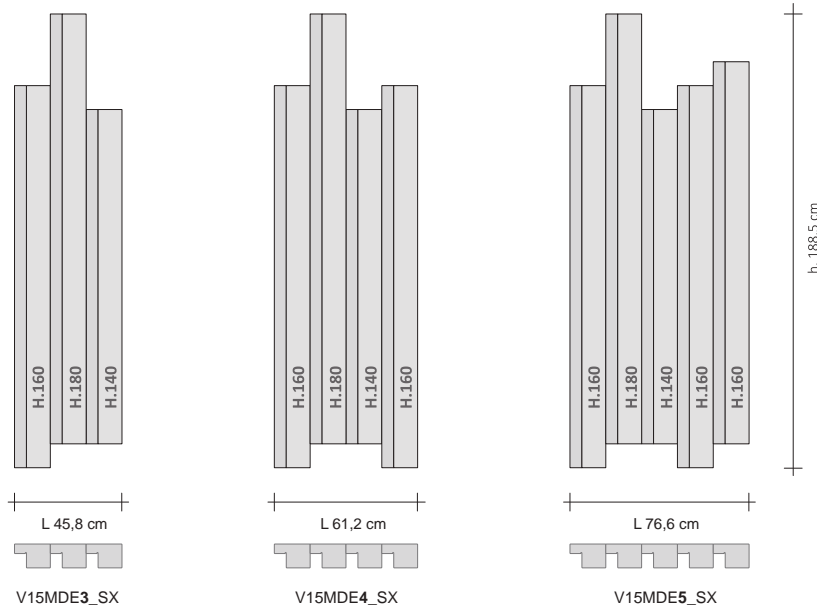

Product code **RFTV15MDE3#SX1909010**

RFTV15MDE3#SX190 Article code specified in the price table
9010 Colour/finish code specified in the Official TUBES COLOUR CHART
LEFT Flap

RIFT ADDITIONAL COLOUR CHARGES

See the official TUBES colour chart #VALUE!
Additional charges calculated on category C0
RAL Not in the chart +30%*
As per sample subject to quote*
* Request the feasibility for these categories
(1) GRCR Chrome Grey NOT available
(2) MULTICOLOR the different colours must be specified

Multiple Offset Vertical 15 - Hydraulic version RIGHT-LEFT

Model	H (cm)	L (cm)	Electrical Resistance (Watts)	Price Standard White Cat. C0 (€)	Price Category C1/C2 (€)	Price Category Cat. C3 (€)	Price Multi_Color (2) (€)
RFTV15MDE3#DX190	188,5	45,8	1100 W				
RFTV15MDE3#SX190	188,5	45,8	1100 W				
RFTV15MDE4#DX190	188,5	61,2	1450 W				
RFTV15MDE4#SX190	188,5	61,2	1450 W				
RFTV15MDE5#DX190	188,5	76,6	1800 W				
RFTV15MDE5#SX190	188,5	76,6	1800 W				

For RAL colours not included in the chart 30 % on the price of White C0 - request feasibility in advance.

GRCR Chrome Grey colour NOT available for the RIFT model

(1) In the MULTICOLOR version the code is RFTV15MDE3M/ RFTV15MDE4M/ RFTV15MDE5M and the different colours must be specified

ELECTRIC CONTROLS

Electric control is via the use of the ZRF007 thermostat which regulates the room temperature by interacting with up to a maximum of 5 radiators.

Code	Description	Finishes	Price (€)
ZRF007	Radio frequency Room Thermostat Kit with weekly programmer for wall mounting, wireless and certified ECOdesign. The Kit includes the wall box radio frequency receiver which must strictly be installed.	White