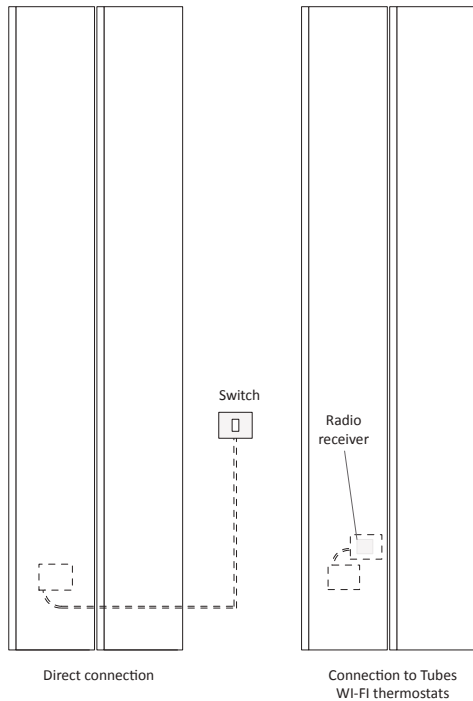

cod. ZRF007

DOUBLE ALIGNED VERTICAL RIFT 2.24 - ELECTRIC VERSION

ALUMINIUM electric DESIGN radiator

EL

CONNECTION DIAGRAM

Electric Control

Connection cable to the electricity mains

Product code **RFTV24DE#DX180901011**