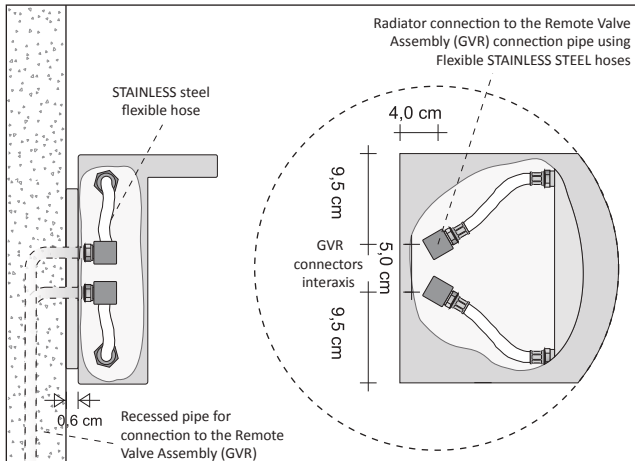

RADIATOR connection to GVR