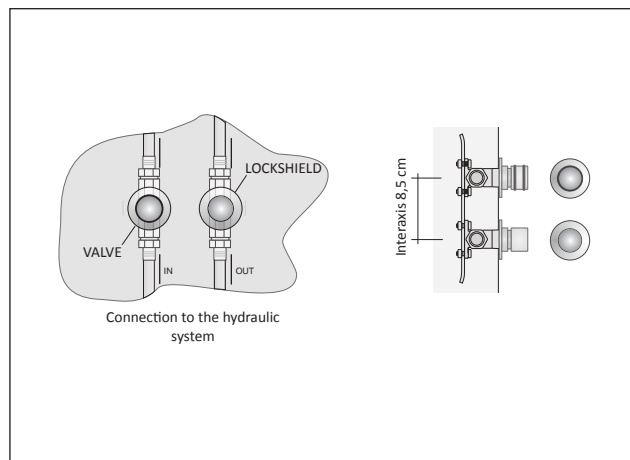

Remote valve assembly – GVR

For more information on the choice of valves, see p. 316

Code	Description	Finishes	Price (€)
GVR#... GVRTG#...	RECESSED Valve that can be fitted with a thermostat and Lockshield assembly for REMOTE connection RECESSED thermostatic valve and Lockshield assembly for REMOTE connection*	Chromed Plated	
GVRC#... GVRTC#...	RECESSED Valve that can be fitted with a thermostat and Lockshield assembly for REMOTE connection RECESSED thermostatic valve and Lockshield assembly for REMOTE connection*	Coloured Coloured	
Plated finishes: See table of Tubes special finishes Colored Finishes: see categories C0, C1, C2 and C3 of the Tubes color chart * The price does not include the cost of the thermostatic head (see page 324)			

RADIATOR connection to GVR

Connection to the Remote Valve Assembly (GVR)

RIFT accessories

Hook code ZAAPRFT#...

Towel rail code ZAPSRFT#...

Code	Description	Finishes	Price (€)
ZAAPRFT#...	RIFT hook in PLATED brass	Chrome, Polished Tin, Black Nickel and Gold	
ZAPSRFT#...	Towel Rail in PLATED brass		
ZAAPRFTC#...	RIFT hook in COLOURED brass	Tubes Colours* cat. C0, C1, C2, C3	
ZAPSRFTC#...	Towel Rail in COLOURED brass		