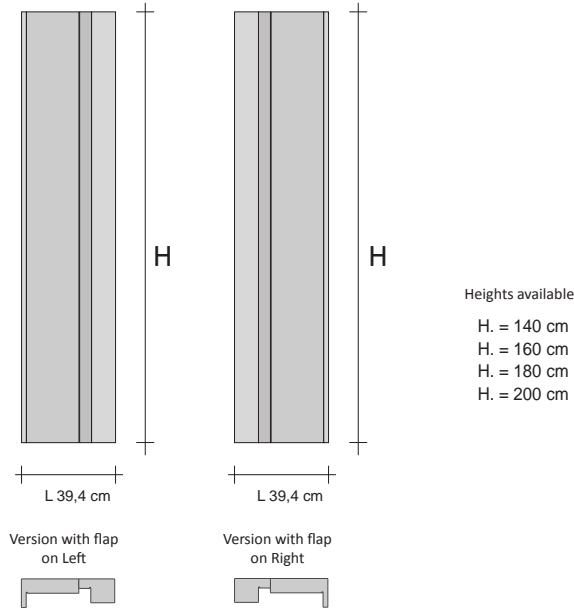

RAL not in the chart +30% subject to feasibility request

Per sample Request feasibility and quote.

Double Aligned Vertical - Hydraulic version RIGHT-LEFT

Model	H (cm)	L (cm)	Heat output in Watts COLOURED version		Price Standard White Cat. C0 (€)	Price Category C1/C2 (€)	Price ⁽¹⁾ Multi_Colour Category Cat. C3 (€)	Price (€)
			ΔT. 50°C	ΔT. 30°C				
 RFTVDAI2#SX140	140,0	39,4	770	407				
 RFTVDAI2#DX140								
RFTVDAI2#SX160	160,0	39,4	881	465				
RFTVDAI2#SX180	180,0	39,4	991	524				
RFTVDAI2#SX200	200,0	39,4	1101	582				