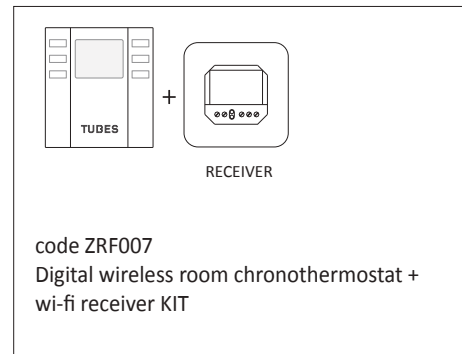

Electric Control