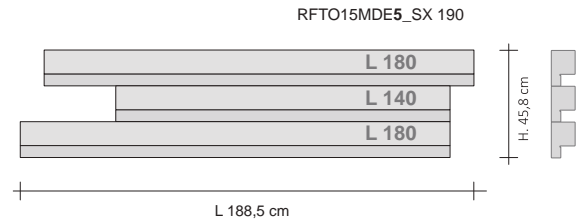

Product code **RFTO15MDE3#SX1909010**

RFTO15MDE3#SX190 Article code specified in the price table
9010 Colour/finish code specified in the Official TUBES COLOUR CHART
LEFT Flap

RIFT ADDITIONAL COLOUR CHARGES

See the official TUBES colour chart #VALUE!
Additional charges calculated on category C0
RAL Not in the chart +30%*
As per sample subject to quote*
* Request the feasibility for these categories
(1) GRRC Chrome Grey NOT available
(2) MULTICOLOR the different colours must be specified

MULTIPLE Horizontal - Electric version Left and Right

Model	H (cm)	L (cm)	Electrical Resistance (Watts)	Price Standard White Cat. C0 (€)	Price Category C1/C2 (€)	Price Category C3 (€)	Price Multi_Color (2) (€)
RFTO15MDE3#DX190	45,8	188,5	1100 w				
RFTO15MDE3#SX190							

For RAL colours not included in the chart +30 % on the price of White C0 - request feasibility in advance. Colour GRRC Chrome Grey NOT available for the RIFT model.
(1) In the MULTICOLOR version the code is RFTO15MDE3M and the different colours must be specified