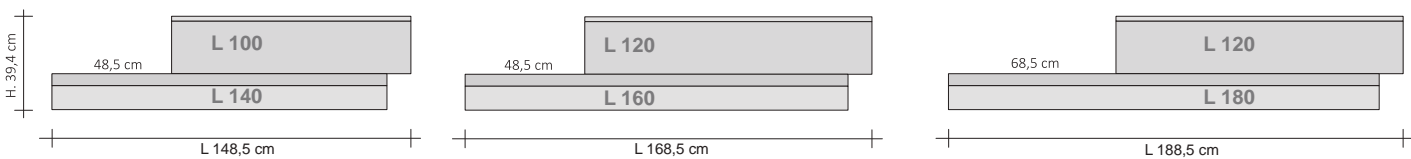

Offset Version on left

Left and Right Offset Horizontal - Electric

Model	H (cm)	L (cm)	Electrical Resistance (Watts)	Price Standard White Cat. C0 (€)	Price Category C1/C2 (€)	Price Category Cat. C3 (€)	Price Multi_Color (2) (€)
RFTODDE2#DX100140	39,4	148,5	490 W				
RFTODDE2#SX100140	39,4	148,5	490 W				
RFTODDE2#DX120160	39,4	168,5	630 W				
RFTODDE2#SX120160	39,4	168,5	630 W				
RFTODDE2#DX120180	39,4	188,5	780 W				
RFTODDE2#SX120180	39,4	188,5	780 W				

For RAL colours not included in the chart +30 % on the price of White C0 - request feasibility in advance. Colour GRGR Chrome Grey NOT available for the RIFT model.
(1) In the MULTICOLOR version the code is ODDE2M; in this case, the different colors must be specified.