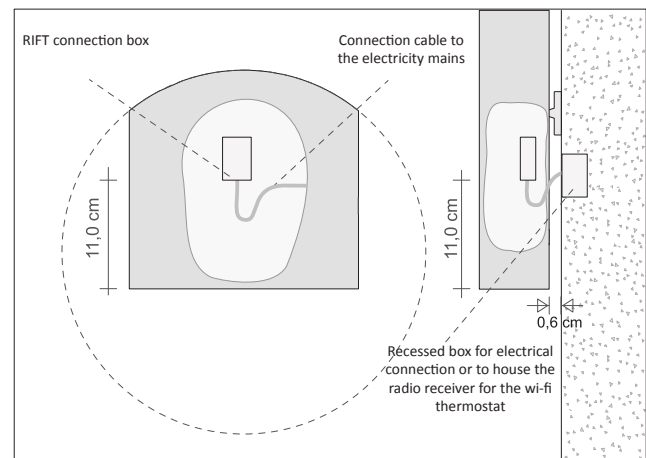

SINGLE VERTICAL RIFT 24 - ELECTRIC VERSION

ALUMINIUM electric DESIGN radiator

EL

CONNECTION DIAGRAM

Electric Control

Connection cable to the electricity mains

Product code **RFTV24SE#SX140901003**

RFTV24SE#SX140 Article code specified in the price table
 9010 Colour/finish code specified in the Official TUBES COLOUR CHART
 LEFT Flap