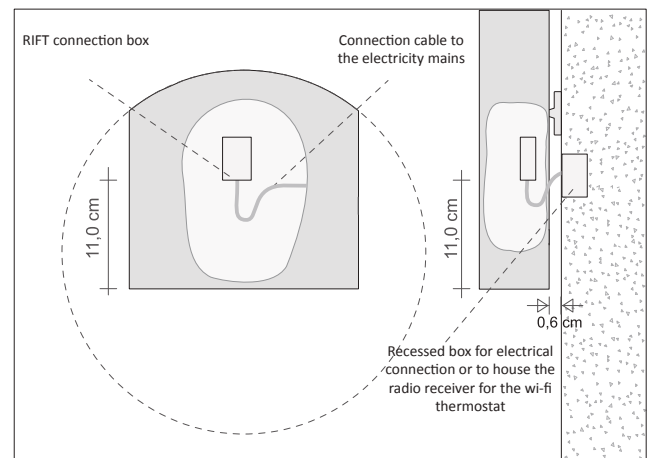

cod. ZRF007

DOUBLE ALIGNED VERTICAL RIFT 2.24 - ELECTRIC VERSION

ALUMINIUM electric DESIGN radiator

EL

CONNECTION DIAGRAM

Electric Control

Connection cable to the electricity mains

Product code **RFTV24DE#DX180901011**