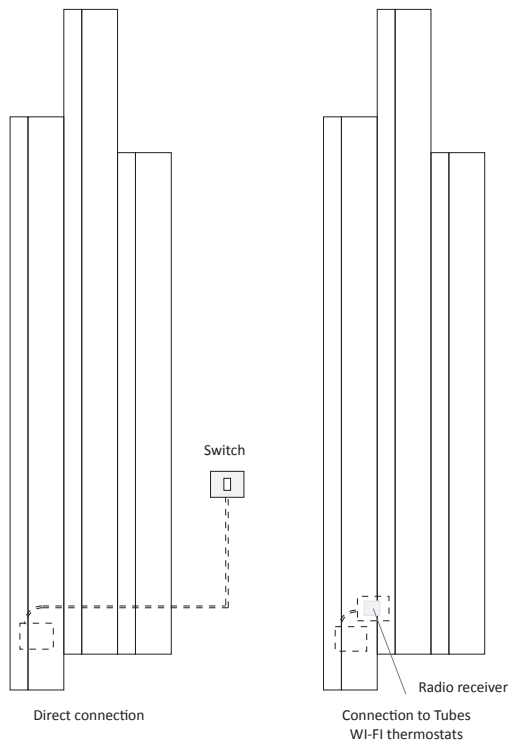

cod. ZRF007

MULTIPLE OFFSET VERTICAL RIFT 15 - ELECTRIC VERSION

ALUMINIUM electric DESIGN radiator

EL

CONNECTION DIAGRAM

RIFT connection box

Product code **RFTV15MDE3#SX1909010**

RFTV15MDE3#SX190 Article code specified in the price table
 9010 Colour/finish code specified in the Official TUBES COLOUR CHART
 LEFT Flap