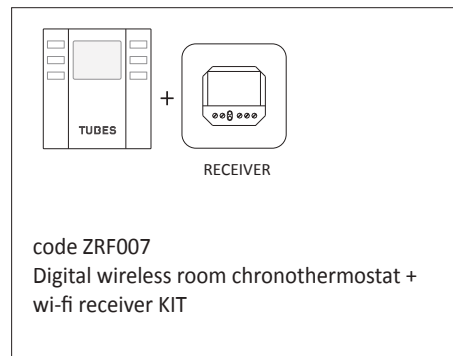

SINGLE VERTICAL RIFT 24 - ELECTRIC VERSION

ALUMINIUM electric DESIGN radiator

EL

CONNECTION DIAGRAM

Electric Control

Connection cable to the electricity mains

Product code **RFTV24SE#SX140901003**

RFTV24SE#SX140 Article code specified in the price table
 9010 Colour/finish code specified in the Official TUBES COLOUR CHART
 LEFT Flap