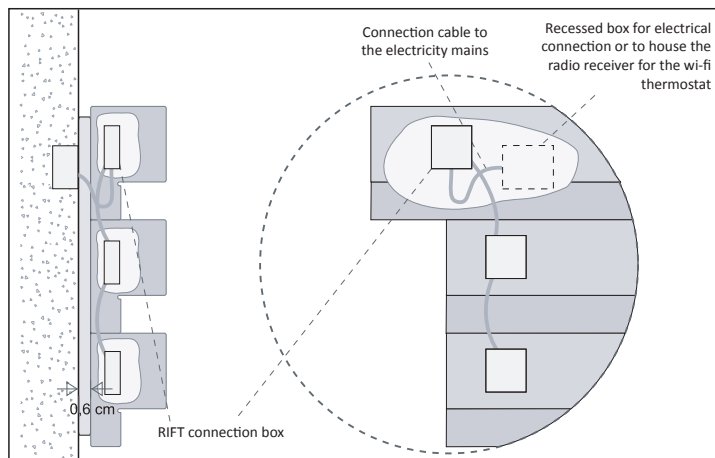

Connection cable to the electricity mains