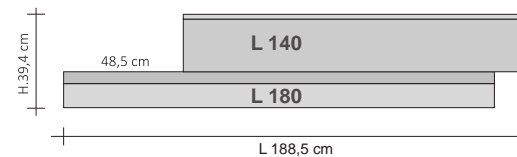

Version offset to the Left

Double Offset Horizontal - Hydraulic version

Model	H (cm)	L (cm)	Heat output in Watts COLOURED version		Price Standard White Cat. C0 (€)	Price Category C1/C2 (€)	Price ⁽¹⁾ Category Cat. C3 (€)	Multi_Colour Price (€)
			ΔT. 50°C	ΔT. 30°C				
RFTODDI2#DX100140	39,4	148,5	558	297				RFTODDI2#SX100140
RFTODDI2#DX120160								RFTODDI2#SX120160
RFTODDI2#DX120180								RFTODDI2#SX120180
RFTODDI2#DX140180								RFTODDI2#SX140180

(1) In the MULTI-COLOUR version, the code is ODDI2M and the various colours must be specified

Remote valve assembly – GVR

For more information on the choice of valves, see p. 316

Code	Description	Finishes	Price (€)				
GVR#...	RECESSED Valve that can be fitted with a thermostat and Lockshield assembly for REMOTE connection	Chromed Plated					
GVRTG#...	RECESSED thermostatic valve and Lockshield assembly for REMOTE connection*						
GVR#...	RECESSED Valve that can be fitted with a thermostat and Lockshield assembly for REMOTE connection	Coloured Coloured					
GVRTC#...	RECESSED thermostatic valve and Lockshield assembly for REMOTE connection*						
Plated finishes: See table of Tubes special finishes Colored Finishes: see categories C0, C1, C2 and C3 of the Tubes color chart * The price does not include the cost of the thermostatic head (see page 324)