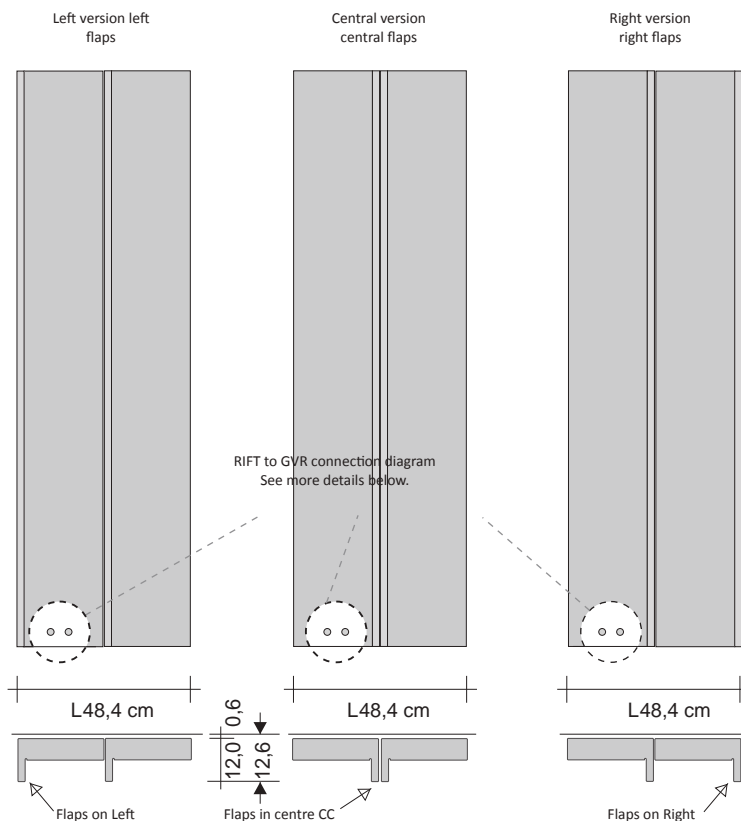

RADIATOR connection to GVR

Connection to the Remote Valve Assembly (GVR)

RIFT accessories

Code	Description	Finishes	Price (€)
ZAAPRFT#...	RIFT hook in PLATED brass	Chrome, Polished Tin, Black Nickel and Gold	
ZAPSRFT#...	Towel Rail in PLATED brass		
ZAAPRFTC#...	RIFT hook in COLOURED brass	Tubes Colours* cat. C0, C1, C2, C3	
ZAPSRFTC#...	Towel Rail in COLOURED brass