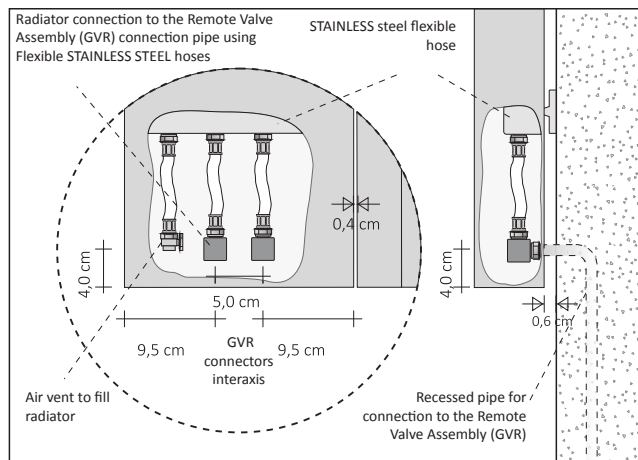

Remote valve assembly – GVR

For more information on the choice of valves, see p. 316

Code	Description	Finishes	Price (€)
GVR#... GVRTG#...	RECESSED Valve that can be fitted with a thermostat and Lockshield assembly for REMOTE connection RECESSED thermostatic valve and Lockshield assembly for REMOTE connection*	Chromed Plated	
GVRC#... GVRTC#...	RECESSED Valve that can be fitted with a thermostat and Lockshield assembly for REMOTE connection RECESSED thermostatic valve and Lockshield assembly for REMOTE connection*	Coloured Coloured	
Plated finishes: See table of Tubes special finishes Colored Finishes: see categories C0, C1, C2 and C3 of the Tubes color chart * The price does not include the cost of the thermostatic head (see page 324)			

RADIATOR connection to GVR

Connection to the Remote Valve Assembly (GVR)

RIFT accessories

Hook code ZAAPRFT#...

Towel rail code ZAPSRFT#...

Code	Description	Finishes	Price (€)
ZAAPRFT#...	RIFT hook in PLATED brass	Chrome, Polished Tin, Black Nickel and Gold	
ZAPSRFT#...	Towel Rail in PLATED brass		
ZAAPRFTC#...	RIFT hook in COLOURED brass	Tubes Colours* cat. C0, C1, C2, C3	
ZAPSRFTC#...	Towel Rail in COLOURED brass		