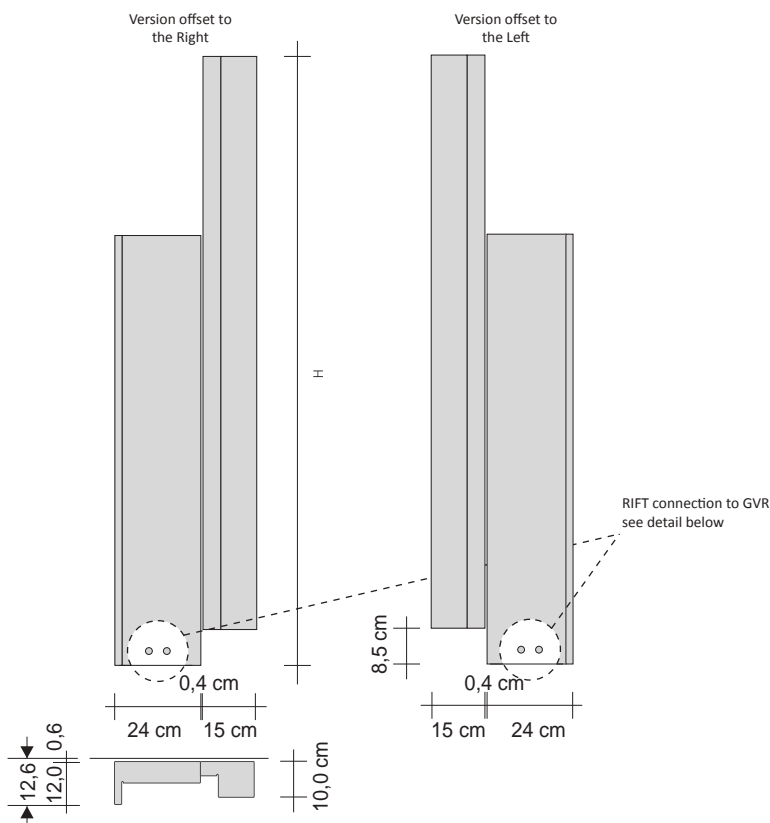

RADIATOR connection to GVR

Connection to the Remote Valve Assembly (GVR)

RIFT accessories

Code	Description	Finishes	Price (€)
ZAAPRFT#...	RIFT hook in PLATED brass	Chrome, Polished Tin, Black Nickel and Gold	
ZAPSRFT#...	Towel Rail in PLATED brass		
ZAAPRFTC#...	RIFT hook in COLOURED brass	Tubes Colours* cat. C0, C1, C2, C3	
ZAPSRFTC#...	Towel Rail in COLOURED brass