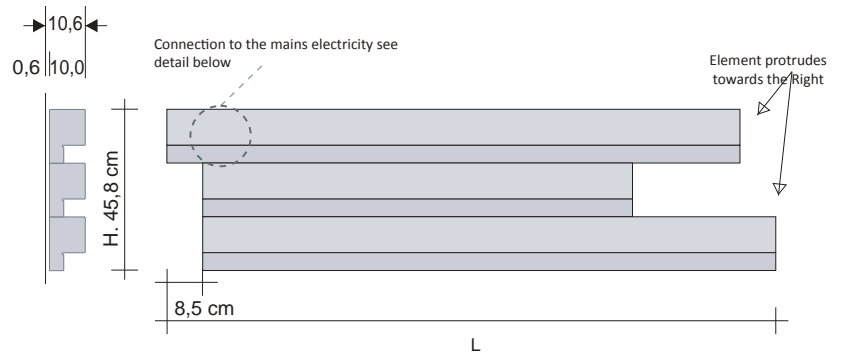

CONNECTION DIAGRAM

Connection cable to the electricity mains