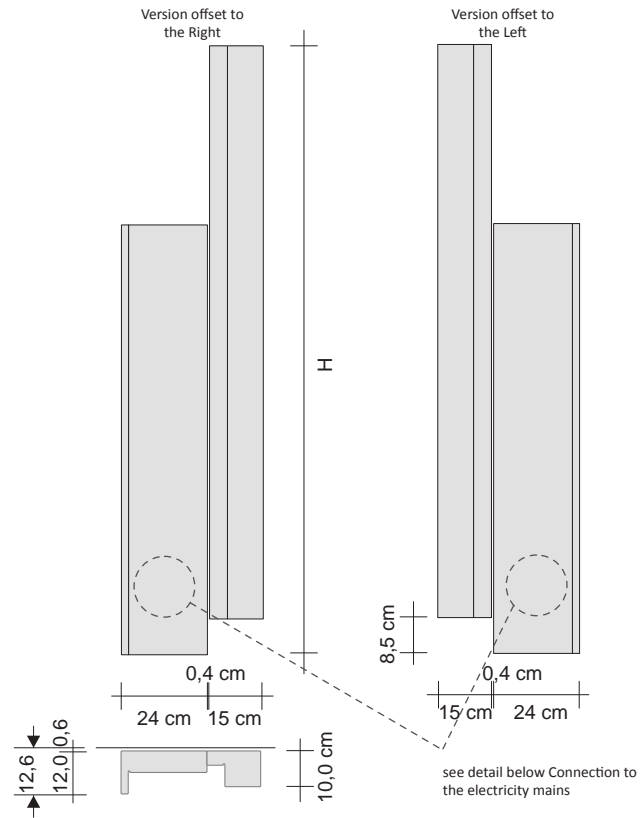

DOUBLE OFFSET VERTICAL RIFT 15.24 - ELECTRIC VERSION

ALUMINIUM electric DESIGN radiator

EL