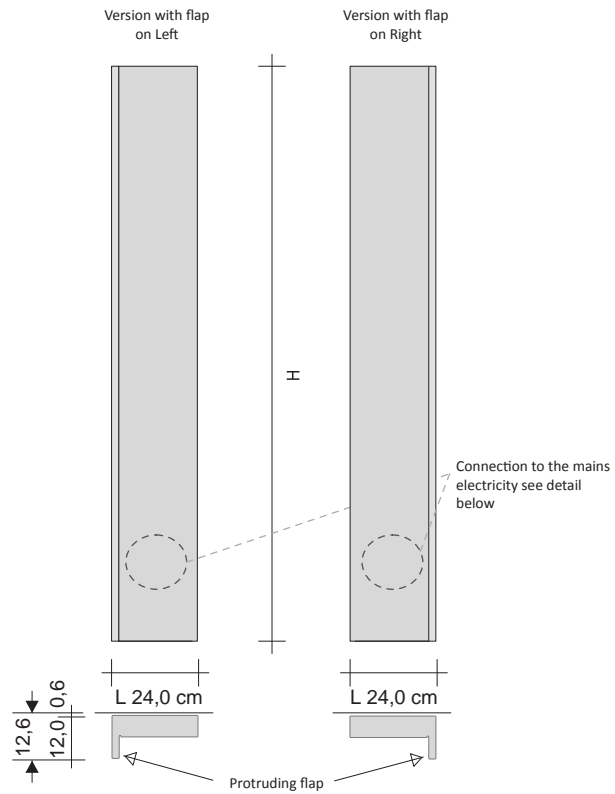

SINGLE VERTICAL RIFT 24 - ELECTRIC VERSION

ALUMINIUM electric DESIGN radiator

EL