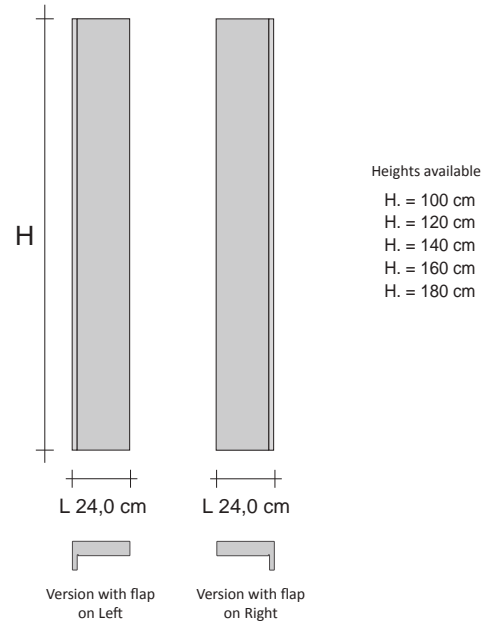

Product code **RFTV24SE#SX140901003**

RFTV24SE#SX140 Article code specified in the price table
9010 Colour/finish code specified in the Official TUBES COLOUR CHART
LEFT Flap

ADDITIONAL COLOUR CHARGES

See the official TUBES colour chart
Additional charges calculated on category C0
RAL not in the colour chart +30%*
As per sample Subject to quote**
* Request the feasibility for these categories

Left and Right Single Vertical - ELECTRIC

Model	H (cm)	L (cm)	Electrical Resistance (Watts)	Price Standard White Cat. C0 (€)	Price Category C1/C2 (€)	Price Category C3 (€)
RFTV24SE#SX100	100,0	24,0	210 W			
RFTV24SE#DX100	100,0	24,0	210 W			
RFTV24SE#SX120	120,0	24,0	280 W			
RFTV24SE#SX140	140,0	24,0	350 W			
RFTV24SE#SX160	160,0	24,0	500 W			
RFTV24SE#SX180	180,0	24,0	560 W			

For RAL colours not included in the chart +30 % on the price of White C0 - request feasibility in advance. Colour GRCC Chrome Grey NOT available for the RIFT model.
(1) Colour GRCC chrome grey NOT available for the RIFT model