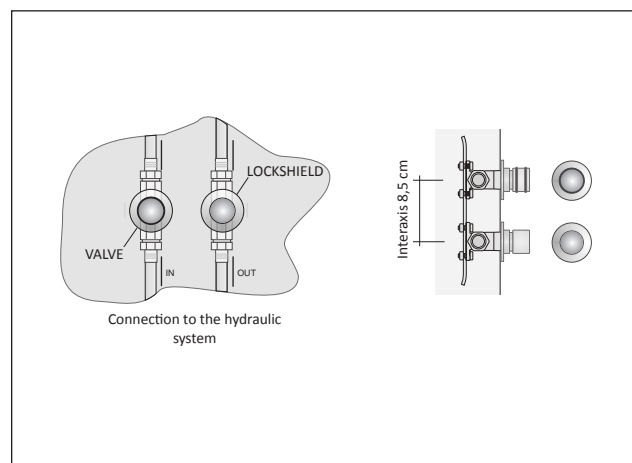

(1) In the MULTI-COLOUR version, the code is ODDI2M and the various colours must be specified

Remote valve assembly – GVR

For more information on the choice of valves, see p. 316

Code	Description	Finishes	Price (€)
GVR#...	RECESSED Valve that can be fitted with a thermostat and Lockshield assembly for REMOTE connection	Chromed Plated	
GVRTG#...	RECESSED thermostatic valve and Lockshield assembly for REMOTE connection*		
GVR#...	RECESSED Valve that can be fitted with a thermostat and Lockshield assembly for REMOTE connection	Coloured Coloured	
GVRTC#...	RECESSED thermostatic valve and Lockshield assembly for REMOTE connection*		
Plated finishes: See table of Tubes special finishes Colored Finishes: see categories C0, C1, C2 and C3 of the Tubes color chart * The price does not include the cost of the thermostatic head (see page 324)			

RADIATOR connection to GVR

Connection to the Remote Valve Assembly (GVR)

Remote valve assembly – GVR

For more information on the choice of valves, see p. 316

	Code	Description	Finishes	Price (€)
	GVR#...	RECESSED Valve that can be fitted with a thermostat and Lockshield assembly for REMOTE connection	Chromed Plated	
	GVRTG#...	RECESSED thermostatic valve and Lockshield assembly for REMOTE connection*		
	GVRC#...	RECESSED Valve that can be fitted with a thermostat and Lockshield assembly for REMOTE connection	Coloured Coloured	
	GVRTC#...	RECESSED thermostatic valve and Lockshield assembly for REMOTE connection*		
Plated finishes: See table of Tubes special finishes				
Colored Finishes: see categories C0, C1, C2 and C3 of the Tubes color chart				
* The price does not include the cost of the thermostatic head (see page 324)				