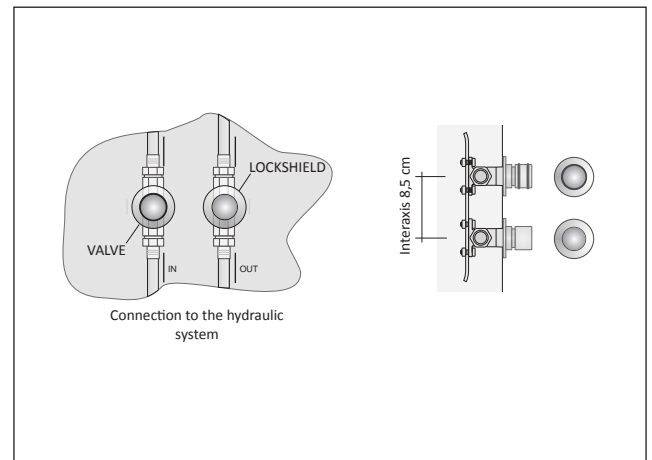

(1) In the MULTI-COLOUR version, the code is VDDI2M and the various colours must be specified

Remote valve assembly – GVR

For more information on the choice of valves, see p. 316

Code	Description	Finishes	Price (€)
GVR#...	RECESSED Valve that can be fitted with a thermostat and Lockshield assembly for REMOTE connection	Chromed Plated	
GVRTG#...	RECESSED thermostatic valve and Lockshield assembly for REMOTE connection*		
GVRC#...	RECESSED Valve that can be fitted with a thermostat and Lockshield assembly for REMOTE connection	Coloured Coloured	
GVRTC#...	RECESSED thermostatic valve and Lockshield assembly for REMOTE connection*		

Plated finishes: See table of Tubes special finishes
 Colored Finishes: see categories C0, C1, C2 and C3 of the Tubes color chart
 * The price does not include the cost of the thermostatic head (see page 324)

DOUBLE OFFSET HORIZONTAL RIFT 15.24 - HYDRAULIC VERSION

DESIGN radiator with hydraulic system in ALUMINUM

RADIATOR connection to GVR

Connection to the Remote Valve Assembly (GVR)

Accessori RIFT

Hook code ZAAPRFT#...