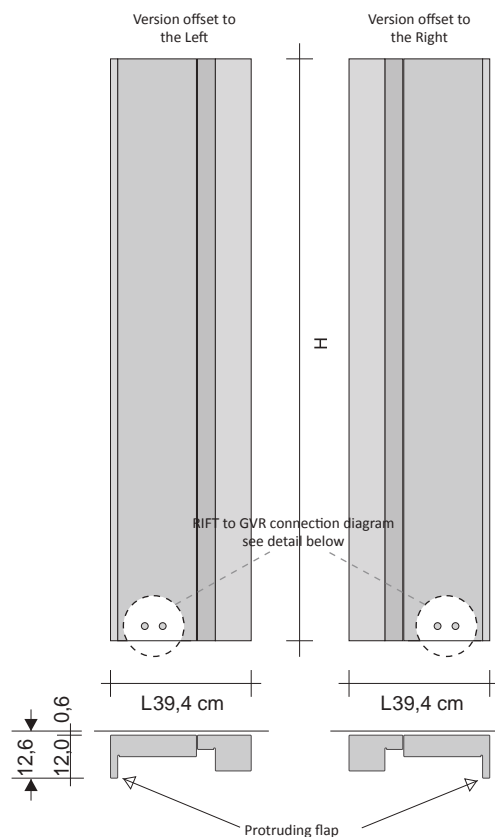

RADIATOR connection to GVR

Connection to the Remote Valve Assembly (GVR)

RIFT accessories

Code	Description	Finishes	Price (€)
ZAAPRFT#... ZAPSRFT#...	RIFT hook in PLATED brass Towel Rail in PLATED brass	Chrome, Polished Tin, Black Nickel and Gold	
ZAAPRFTC#... ZAPSRFTC#...	RIFT hook in COLOURED brass Towel Rail in COLOURED brass	Tubes Colours* cat. C0, C1, C2, C3