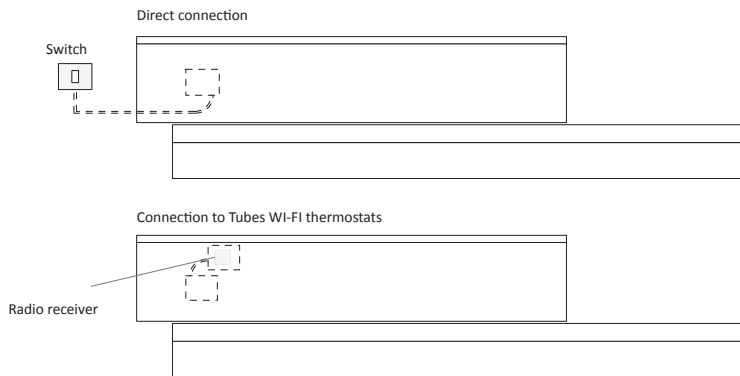

CONNECTION DIAGRAM