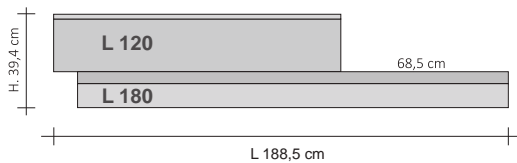

Product code **RFTODDI2#DX1201609010R12**

RFTODDI2#DX120160 Article code specified in the price table
9010 Colour/finish code specified in the Official TUBES COLOUR CHART
R12 Connector code
Rh offset

ADDITIONAL COLOUR CHARGES See the official TUBES colour chart

The additional colour charges are calculated base on Standard White cat. C0
RAL Not in the chart +30% subject to feasibility request
As per sample as per quote subject to feasibility request
RAL not in the chart +30% subject to feasibility request
Per sample Request feasibility and quote.
The GRCR Grey Chrome finish is NOT available for the RIFT model

Version offset to the Right