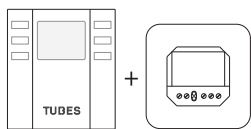

ELECTRIC CONTROLS

Electric control is via the use of the ZRF007 thermostat which regulates the room temperature by interacting with up to a maximum of 5 radiators.

Code	Description	Finishes	Price (€)
ZRF007	Radio frequency Room Thermostat Kit with weekly programmer for wall mounting, wireless and certified ECOdesign. The Kit includes the wall box radio frequency receiver which must strictly be installed.	White