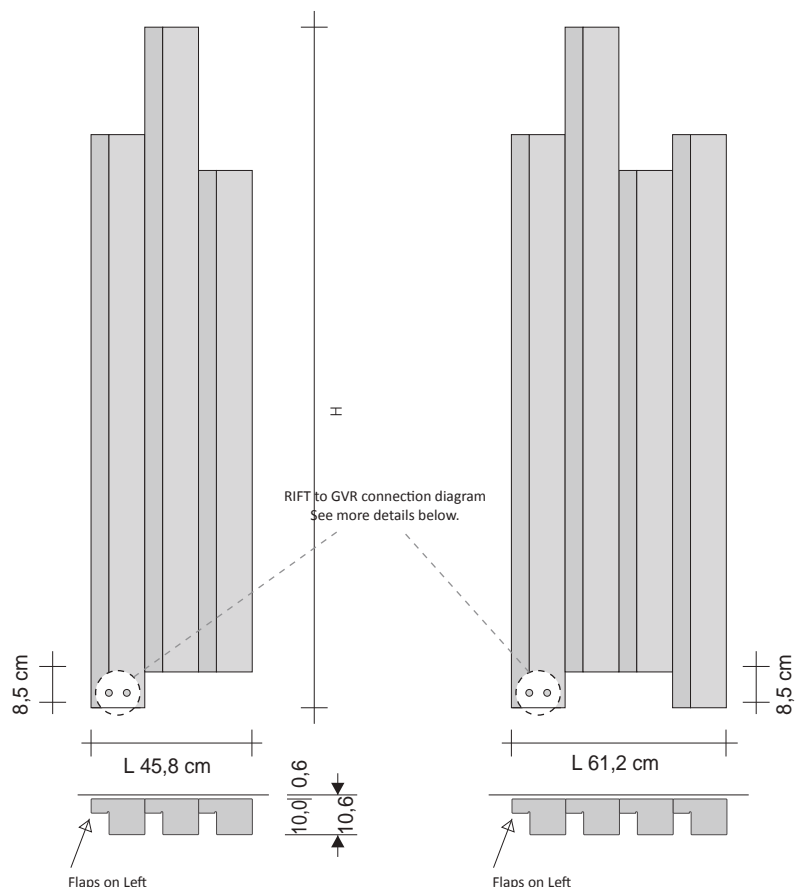

RADIATOR connection to GVR

Connection to the Remote Valve Assembly (GVR)

Remote valve assembly – GVR

For more information on the choice of valves, see p. 316

	Code	Description	Finishes	Price (€)
	GVR#...	RECESSED Valve that can be fitted with a thermostat and Lockshield assembly for REMOTE connection	Chromed Plated	
	GVRTG#...	RECESSED thermostatic valve and Lockshield assembly for REMOTE connection*		
	GVRC#...	RECESSED Valve that can be fitted with a thermostat and Lockshield assembly for REMOTE connection	Coloured Coloured	
	GVRTC#...	RECESSED thermostatic valve and Lockshield assembly for REMOTE connection*		
Plated finishes: See table of Tubes special finishes				
Colored Finishes: see categories C0, C1, C2 and C3 of the Tubes color chart				
* The price does not include the cost of the thermostatic head (see page 324)