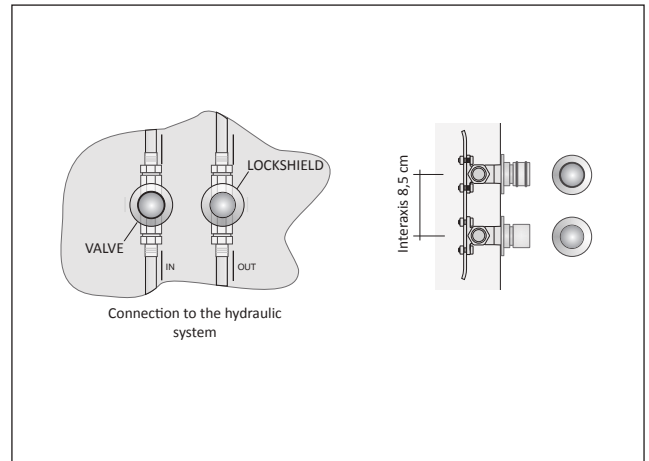

Connection to the Remote Valve Assembly (GVR)