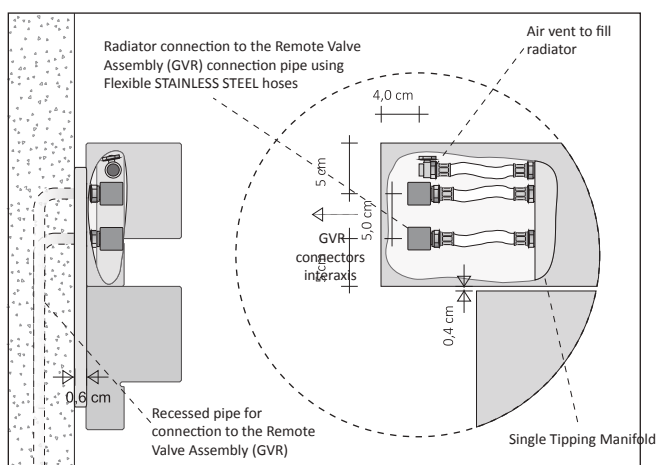

RADIATOR connection to GVR