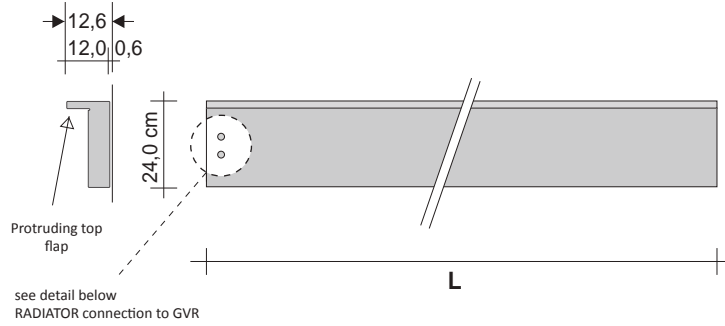

RADIATOR connection to GVR

Connection to the Remote Valve Assembly (GVR)