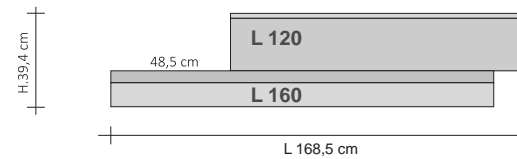

Version offset to the Left

Double Offset Horizontal - Hydraulic version

Model	H (cm)	L (cm)	Heat output in Watts COLOURED version		Price Standard White Cat. C0 (€)	Price Category C1/C2 (€)	Price ⁽¹⁾ Category Cat. C3 (€)	Multi_Colour Price (€)
			ΔT. 50°C	ΔT. 30°C				
RFTODDI2#DX100140	39,4	148,5	558	297				RFTODDI2#SX100140
RFTODDI2#DX120160								RFTODDI2#SX120160
RFTODDI2#DX120180								RFTODDI2#SX120180
RFTODDI2#DX140180								RFTODDI2#SX140180

(1) In the MULTI-COLOUR version, the code is ODDI2M and the various colours must be specified

Remote valve assembly – GVR

For more information on the choice of valves, see p. 316

Code	Description	Finishes	Price (€)				
GVR#...	RECESSED Valve that can be fitted with a thermostat and Lockshield assembly for REMOTE connection	Chromed Plated					
GVRTG#...	RECESSED thermostatic valve and Lockshield assembly for REMOTE connection*						
GVR#...	RECESSED Valve that can be fitted with a thermostat and Lockshield assembly for REMOTE connection	Coloured Coloured					
GVRTC#...	RECESSED thermostatic valve and Lockshield assembly for REMOTE connection*						
Plated finishes: See table of Tubes special finishes Colored Finishes: see categories C0, C1, C2 and C3 of the Tubes color chart * The price does not include the cost of the thermostatic head (see page 324)