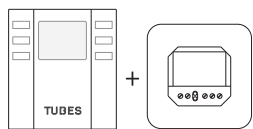

ELECTRIC CONTROLS

Electric control is via the use of the ZRF007 thermostat which regulates the room temperature by interacting with up to a maximum of 5 radiators.

Code	Description	Finishes	Price (€)
ZRF007	Radio frequency Room Thermostat Kit with weekly programmer for wall mounting, wireless and certified ECodesign. The Kit includes the wall box radio frequency receiver which must strictly be installed.	White	

cod. ZRF007