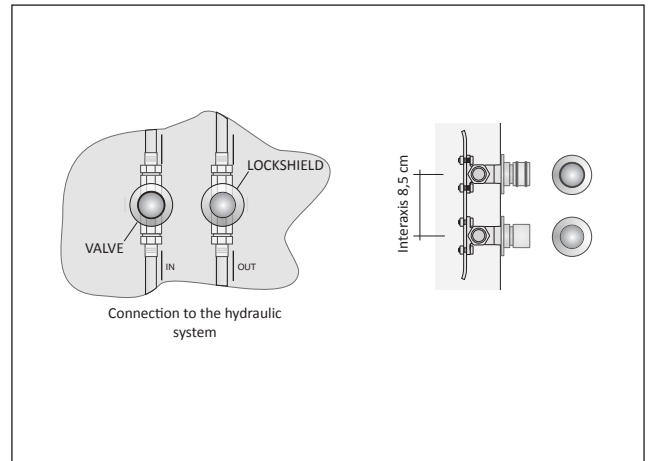

RADIATOR connection to GVR

Connection to the Remote Valve Assembly (GVR)

Product code **RFTV24SI#SX1409010R12**

RFTV24SI#SX140 Article code specified in the price table
 9010 Colour/finish code specified in the Official TUBES COLOUR CHART
 R12 Union code
 LEFT Flap