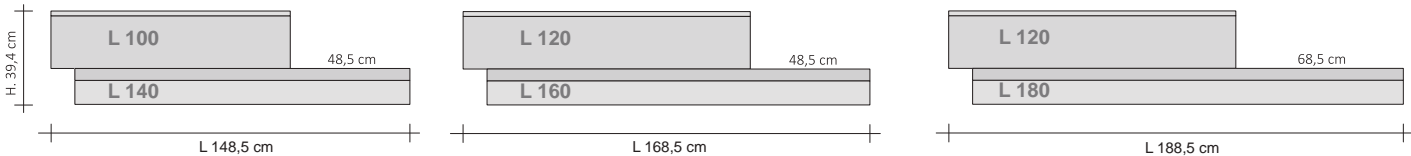

Product code **RFTODDE2#DX120160901007**

RFTODDE2#DX120160 Article code specified in the price table
9010 Colour/finish code specified in the Official TUBES COLOUR CHART
Rh Offset

ADDITIONAL COLOUR CHARGES

See the official TUBES colour chart
Additional charges calculated on category C0
RAL not in the colour chart +30%*
As per sample Subject to quote**
* Request the feasibility for these categories

Version offset to the Right