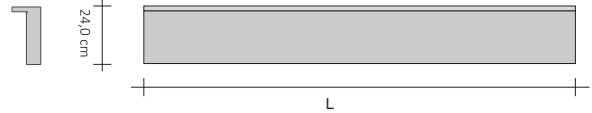

ADDITIONAL COLOUR CHARGES See the official TUBES colour chart

The additional colour charges are calculated base on Standard White cat. C0

RAL Not in the chart +30% subject to feasibility request

As per sample as per quote subject to feasibility request

RAL not in the chart +30% subject to feasibility request

Per sample Request feasibility and quote.

Widths available

- L. = 100 cm
- L. = 120 cm
- L. = 140 cm
- L. = 160 cm
- L. = 180 cm
- L. = 200 cm

Single Horizontal Top Flap - Hydraulic