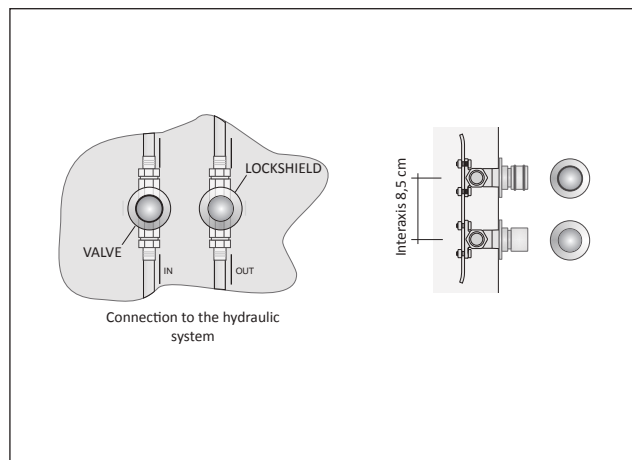

(1) In the MULTI-COLOUR version, the code is RFTVDAI2M and the various colours must be specified

Remote valve assembly – GVR

For more information on the choice of valves, see p. 316

Code	Description	Finishes	Price (€)
GVR#...	RECESSED Valve that can be fitted with a thermostat and Lockshield assembly for REMOTE connection	Chromed Plated	
GVRTG#...	RECESSED thermostatic valve and Lockshield assembly for REMOTE connection*		
GVRC#...	RECESSED Valve that can be fitted with a thermostat and Lockshield assembly for REMOTE connection	Coloured Coloured	
GVRTC#...	RECESSED thermostatic valve and Lockshield assembly for REMOTE connection*		
Plated finishes: See table of Tubes special finishes Colored Finishes: see categories C0, C1, C2 and C3 of the Tubes color chart * The price does not include the cost of the thermostatic head (see page 324)			

RADIATOR connection to GVR

Connection to the Remote Valve Assembly (GVR)

RIFT accessories

Hook code ZAAPRFT#...

Towel rail code ZAPSRFT#...

Code	Description	Finishes	Price (€)
ZAAPRFT#...	RIFT hook in PLATED brass	Chrome, Polished Tin, Black Nickel and Gold	
ZAPSRFT#...	Towel Rail in PLATED brass		
ZAAPRFTC#...	RIFT hook in COLOURED brass	Tubes Colours* cat. C0, C1, C2, C3	
ZAPSRFTC#...	Towel Rail in COLOURED brass		