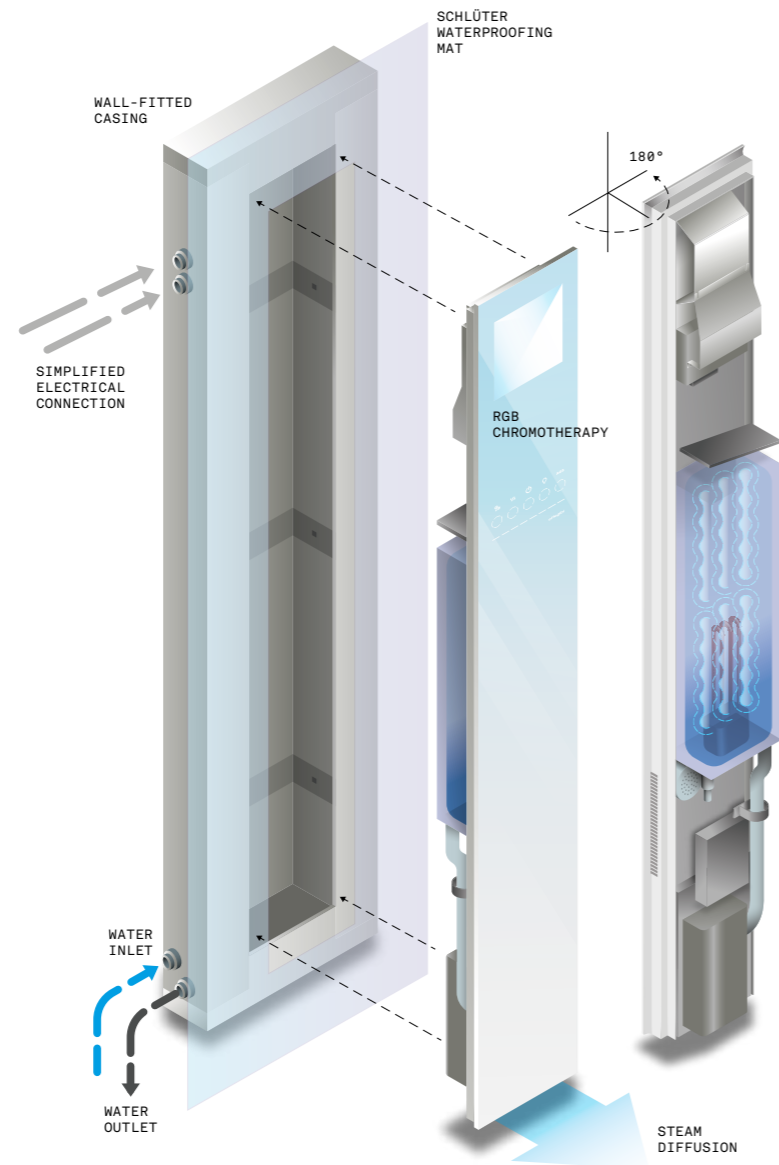

ECC - Effe Comfort Control

Sistema che consente di gestire a distanza il bagno turco dal proprio dispositivo, tramite l'App Effe ECC. Disponibile su iOS e Android.

ESS - Effe Sound System

Dispositivo Bluetooth per l'ascolto di musica all'interno della sauna o dell'hammam.

Materials

Screen-printed tempered glass panel.
Painted aluminium RAL 9003.

Features

Built in steam generator.
Automatic boiler cleaning system.
Water flow rate control system.
Automatic water drainage system.
Automatic energy saver function.
Touch-screen control panel with backlit icons and temperature gauge.
Power Steam Function: steam diffusion and forced ventilation heating system.
Caldo Doccia Function: unit pre-heating function with forced ventilation heating system.
Containers for essential oils.
Lighting system with Led RGB chromotherapy 5 fixed colours, 4 dynamic cycles and white light.

ECC - Effe Comfort Control

System that remotely controls the steam bath from your device, using the Effe ECC app. Available on iOS and Android.

ESS - Effe Sound System

Device with Bluetooth connection for listening to music inside the sauna or hammam.

Dimensioni

Dimensions
23 x 3,7 x h 165 cm

Controcassa

Counterbox
40 x 10 x h 173 cm

MODEL	POWER (KW)	VOLUME (M³)
30	3,0	0 - 3,5
45	4,5	3,5 - 4,5
60	6,0	4,5 - 6,2
90	9,0	6,2 - 9,2

Touch&Steam / steam generator /