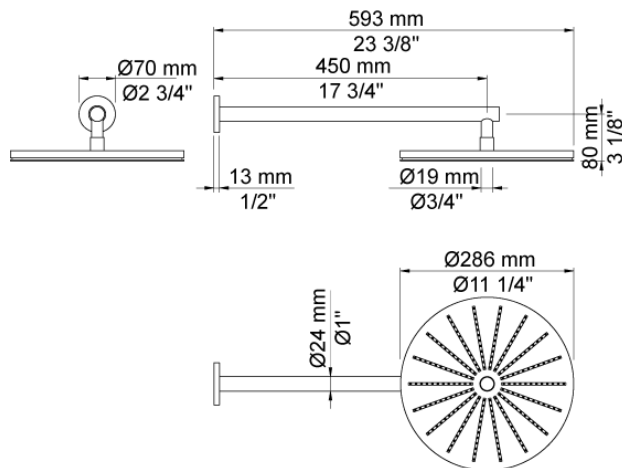

Date:

Client:

Project:

060

Head shower, round, wall-mounted.

Flow

	Bar:	1.0	2.0	3.0	4.0	5.0
060 ¹⁾	(l/min)	12.7	18.0	22.0	25.4	28.4

¹⁾ USA: Flow restricted to 1.8 gpm (7.0 l/min)

--

Date:
Client:
Project:

060A

Head shower, round, ceiling-mounted. 60 mm cover flange included.

Flow

	Bar:	1.0	2.0	3.0	4.0	5.0
060A ¹⁾	(l/min)	12.7	18.0	22.0	25.4	28.4

¹⁾ USA: Flow restricted to 1.8 gpm (7.0 l/min)