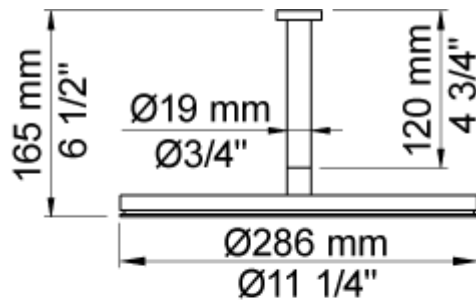

Date:

Client:

Project:

060

Head shower, round, wall-mounted.

Flow

	Bar:	1.0	2.0	3.0	4.0	5.0
060 ¹⁾	(l/min)	12.7	18.0	22.0	25.4	28.4

¹⁾ USA: Flow restricted to 1.8 gpm (7.0 l/min)

--

Date:
Client:
Project:

060A

Head shower, round, ceiling-mounted. 60 mm cover flange included.

Flow

	Bar:	1.0	2.0	3.0	4.0	5.0
060A ¹⁾	(l/min)	12.7	18.0	22.0	25.4	28.4

¹⁾ USA: Flow restricted to 1.8 gpm (7.0 l/min)