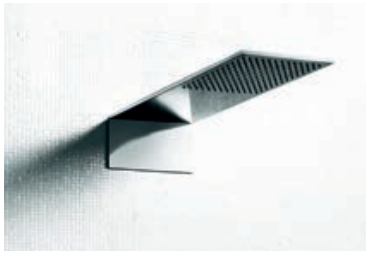

UNI - Wall-mounted shower head.

- RFGZ04: rain option with max flow rate of 14 l/min.

Satin stainless steel, recessed part. **RRGZ01**

Satin stainless steel, rain option, external part. **RFGZ04**