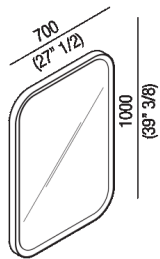

Height:	100 cm	39" 3/8 inches
Width:	70 cm	27" 1/2 inches
Depth:	4 cm	1" 37/64 inches

Rectangular mirror with painted frame, with internal LED lighting  
 AMEM863\_L

Benedini Associati, 2010

Mirror framed with light.

Height: 100 cm 39" 3/8 inches

Width: 70 cm 27" 1/2 inches

Depth: 4 cm 1" 37/64 inches

Note: 56W - 110V - CE - F

Square mirror with painted frame, without lighting system  
 AMEM865\_

Benedini Associati, 2010

Square mirror with white or black lacquered frame without light. Mirror is fixed to the wall by means of screws and wall plugs in horizontal or vertical position.

Width: 70 cm 27" 1/2 inches

Length: 70 cm 27" 1/2 inches

-  MDF

Round mirror with white or black lacquered frame without lighting system. Mirror is fixed to the wall by means of screws and wall plugs.

Diameter:	90 cm	37" 5/16 inches
Depth:	4 cm	1" 37/64 inches