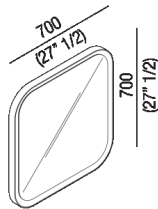

Square mirror with painted frame, without lighting system
AMEM865_

Benedini Associati, 2010

Square mirror with white or black lacquered frame without light. Mirror is fixed to the wall by means of screws and wall plugs in horizontal or vertical position.

Width: 70 cm 27" 1/2 inches

Length: 70 cm 27" 1/2 inches

Depth: 4 cm 1" 37/64 inches