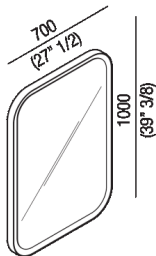

Rectangular mirror with white painted frame,
without internal LED lighting
AMEM863_

Benedini Associati, 2010

<p>Circular, square or rectangular mirror
available with or without frame.</p><p>
</p>