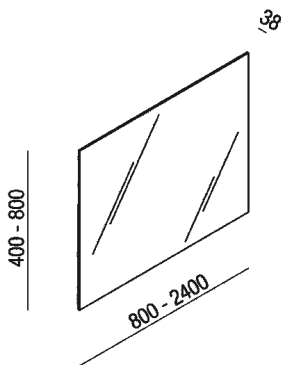

Mirror  
ASPE\_

RD Agape, 2012

Rectangular mirror with LED lighting and switch. Polished edge and safety film. Complete with fixing kit. The mirror is wall mounted by means of screws and wall plugs.

Depth: 3.8 cm 1" 1/2 inches

Note: Height: cm 40 / 120 Length: cm 35 / 240 Nudo LED is also available in a 110V version; simply add the letter U at the end of the code. The value of the mirrors is not compromised. Further to below listed measurements, customized sizes are possible, to be quoted separately.

Main dimensions