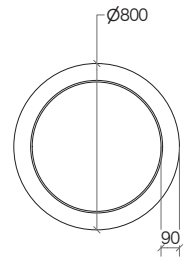

Specchio luce LED cornice illuminata

Framed mirror with LED lighting / Miroir avec lumière LED / Spiegel mit LED Beleuchtung Rahmen

Specchio
Mirror
Miroir
Spiegel

| Watt | Lumen/mt | 5671 |
|------|----------|------|
| 26 | 1500 | |

Specchio luce LED cornice illuminata

Framed mirror with LED lighting / Miroir avec lumière LED / Spiegel mit LED Beleuchtung Rahmen

Specchio
Mirror
Miroir
Spiegel

| Watt | Lumen/mt | 5672 |
|------|----------|------|
| 38 | 1600 | |