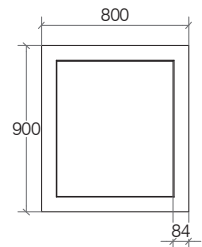

Specchio luce LED cornice illuminata

Framed mirror with LED lighting / Miroir avec lumière LED / Spiegel mit LED Beleuchtung Rahmen

Specchio
Mirror
Miroir
Spiegel

| Watt | Lumen/mt | 5671 |
|------|----------|------|
| 26 | 1500 | |

Specchio luce LED cornice illuminata

Framed mirror with LED lighting / Miroir avec lumière LED / Spiegel mit LED Beleuchtung Rahmen

Specchio
Mirror
Miroir
Spiegel

| Watt | Lumen/mt | 5672 |
|------|----------|------|
| 38 | 1600 | |