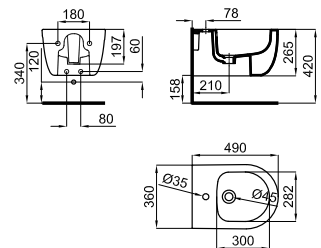

100160850

○ white
blanc

Bidet with fixing kit 100110005
Bidet avec fixations 100110005

100251873

○ white
blanc

100280871

○ matt white
blanc mate

100282435

● matt grey
gris mat

100280861

● matt black
noir mat

Wall hung bidet with fixing kit 100266416
Bidet suspendu avec fixations 100266416