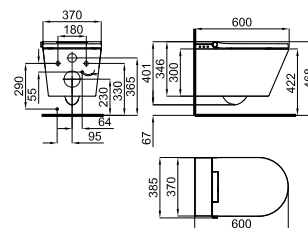

SET

I-SMART 100278528

Wall hung pan set with electronic seat and cover. Functions: soft-close, heated seat with adjustable temperature, multimode bidet function, adjustable temperature dryer, deodorizer, descaling system and night light. Remote control and batteries included (2 units AAA 1.5V y 1 unit CR2032 3V)

Set sanitaire suspendu avec abattant électronique. Fonctions de l'abattant : fermeture ralentie, abattant chauffant avec réglage de température, fonction bidet avec différents mode d'utilisation, séchage avec température réglable, anti-odeurs, système anticalcaire et lumière LED nocturne. Comprend télécommande à distance et batteries (2 pièces AAA 1.5V y 1 pièce CR2032 3V)