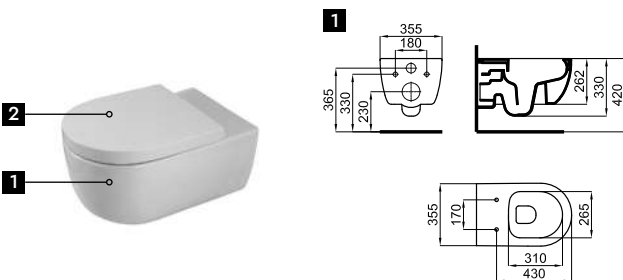

1 "Rimless" Wall hung pan 54cm. Includes the fixings kit 100266416
Cuvette suspendue "rimless" 54cm. Inclus fixations 100266416

100251883

white
blanc

2A Soft-close seat and cover
Abattant cuvette descente retenue

100253386

white
blanc

2B Soft-close seat and cover 54 cm
Abattant cuvette 54 cm descente retenue

100268639

white
blanc

100281210

matt white
blanc mate

100285298

matt grey
gris mat

100281158

matt black
noir mat