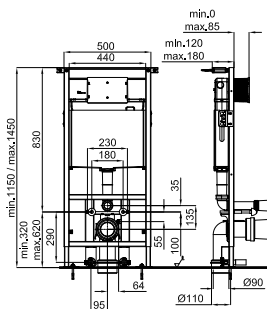

Concealed cistern with frame for wall hung pan with seat electronic pre-installation. Light wall installation. Including fixing kits and connections points with the electronic seat.

Bati support pour cuvette suspendue avec pré installation de l'abattant électronique. Installation sur mur léger. Inclus kit de fixation et connexions avec l'abattant/WC

100181061