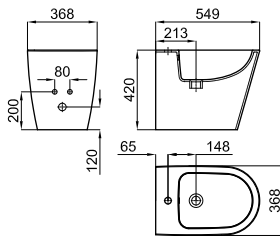

100160850

○ white
blanc

Bidet with fixing kit 100110005
Bidet avec fixations 100110005

100251873

○ white
blanc

100280871

○ matt white
blanc mate

100282435

● matt grey
gris mat

100280861

● matt black
noir mat

Wall hung bidet with fixing kit 100266416
Bidet suspendu avec fixations 100266416