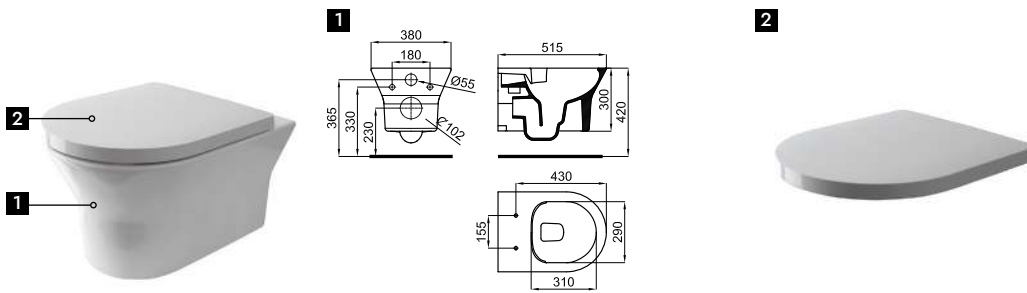

TONO

designed by Foster + Partners

1 "Rimless" Wall hung pan. Includes the fixings kit 100305795.
Cuvette suspendue "rimless". Inclus fixations 100305795.

100302157

○ white
○ blanc

2 Toilet seat and cover with soft-close hinges
Abattant cuvette descente retenue

100308207

○ white
○ blanc

For installation in wall frames/cisterns, check the maximum installation range of the pipes already included (drainage and supply) with the dimensions indicated in their respective drawings:
Drainage connection pipe: If a longer pipe length is required, up to a maximum installation range of 180 mm, please request the pipe corresponding to the code 100213056.